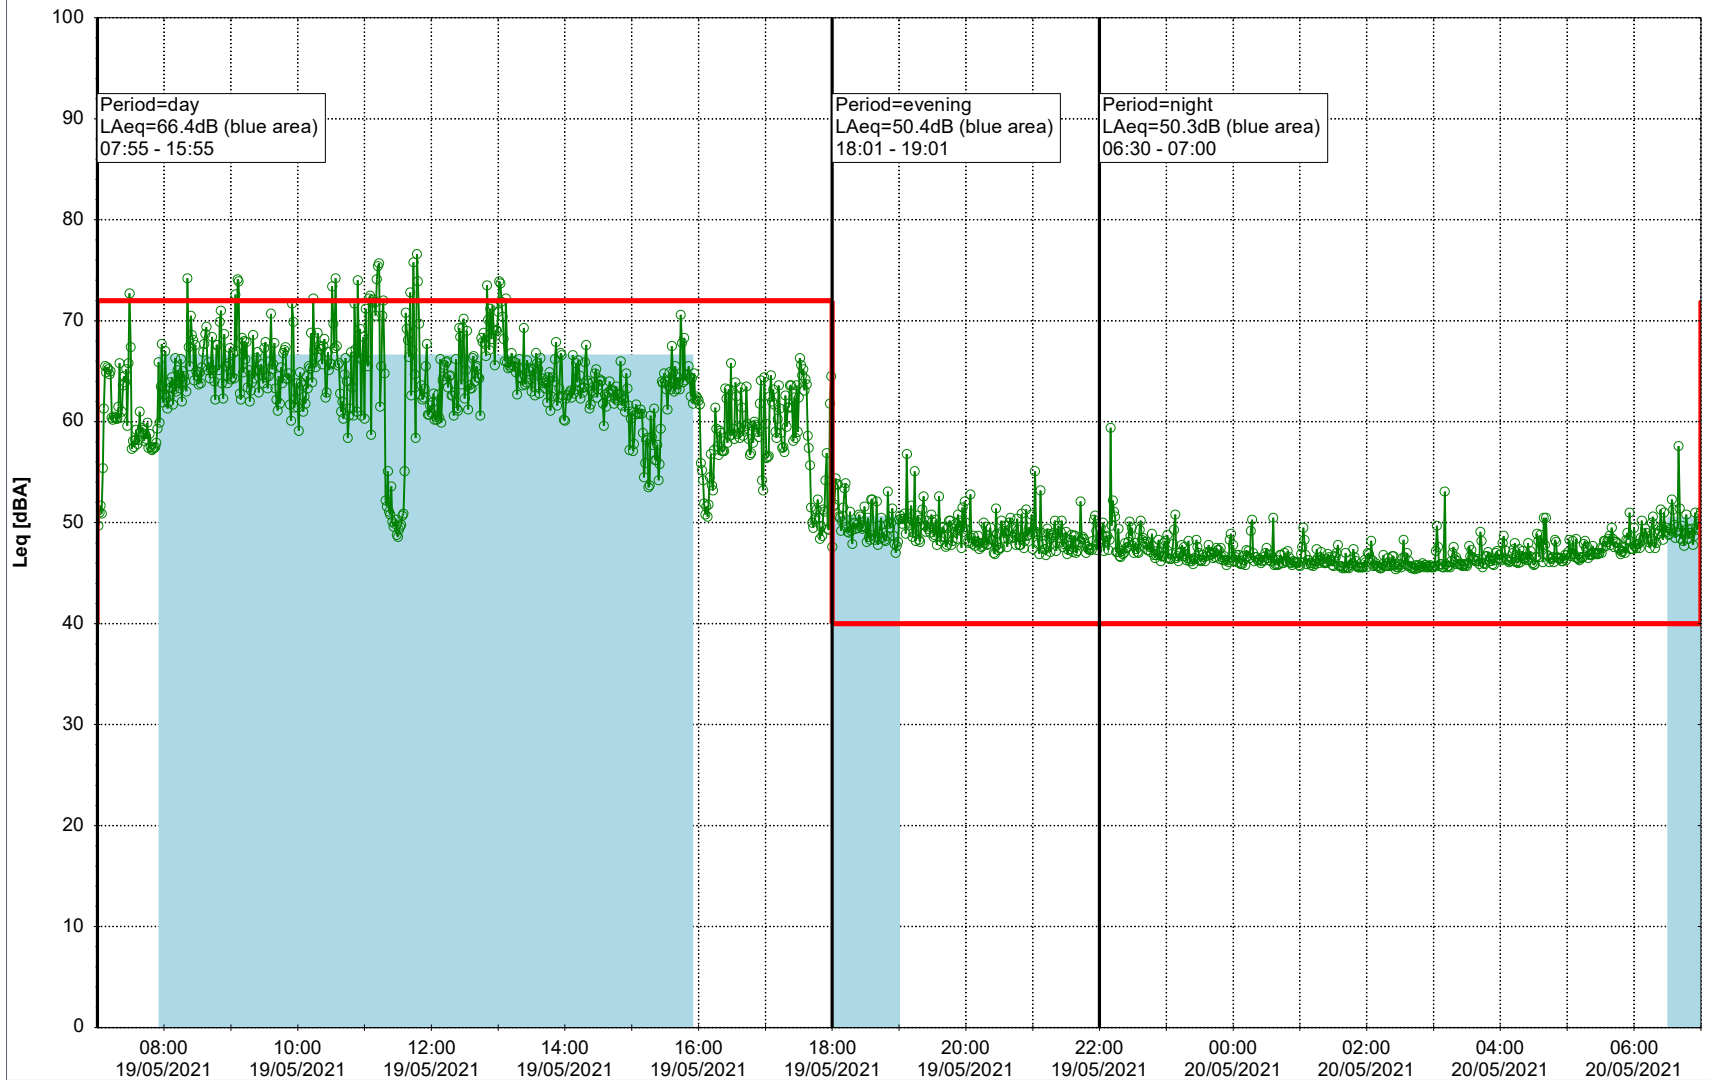

Plan View

Remarks

...

Noise Time Related Diagram

○○○○ MOP_NS01

Project: Kronos Sydhavnen
Construction: Mozarts Plads
Location: N-V

20/05/2021
21/05/2021

Plan View

Remarks

...

Noise Time Related Diagram

○○○○ MOP_NS01

Project: Kronos Sydhavnen
Construction: Mozarts Plads
Location: N-V

Plan View

Remarks

...

Noise Time Related Diagram

○○○○ MOP_NS01

Project: Kronos Sydhavnen
Construction: Mozarts Plads
Location: N-V

Plan View

Remarks

- Tegholmen

Noise Time Related Diagram

23/05/2021
24/05/2021