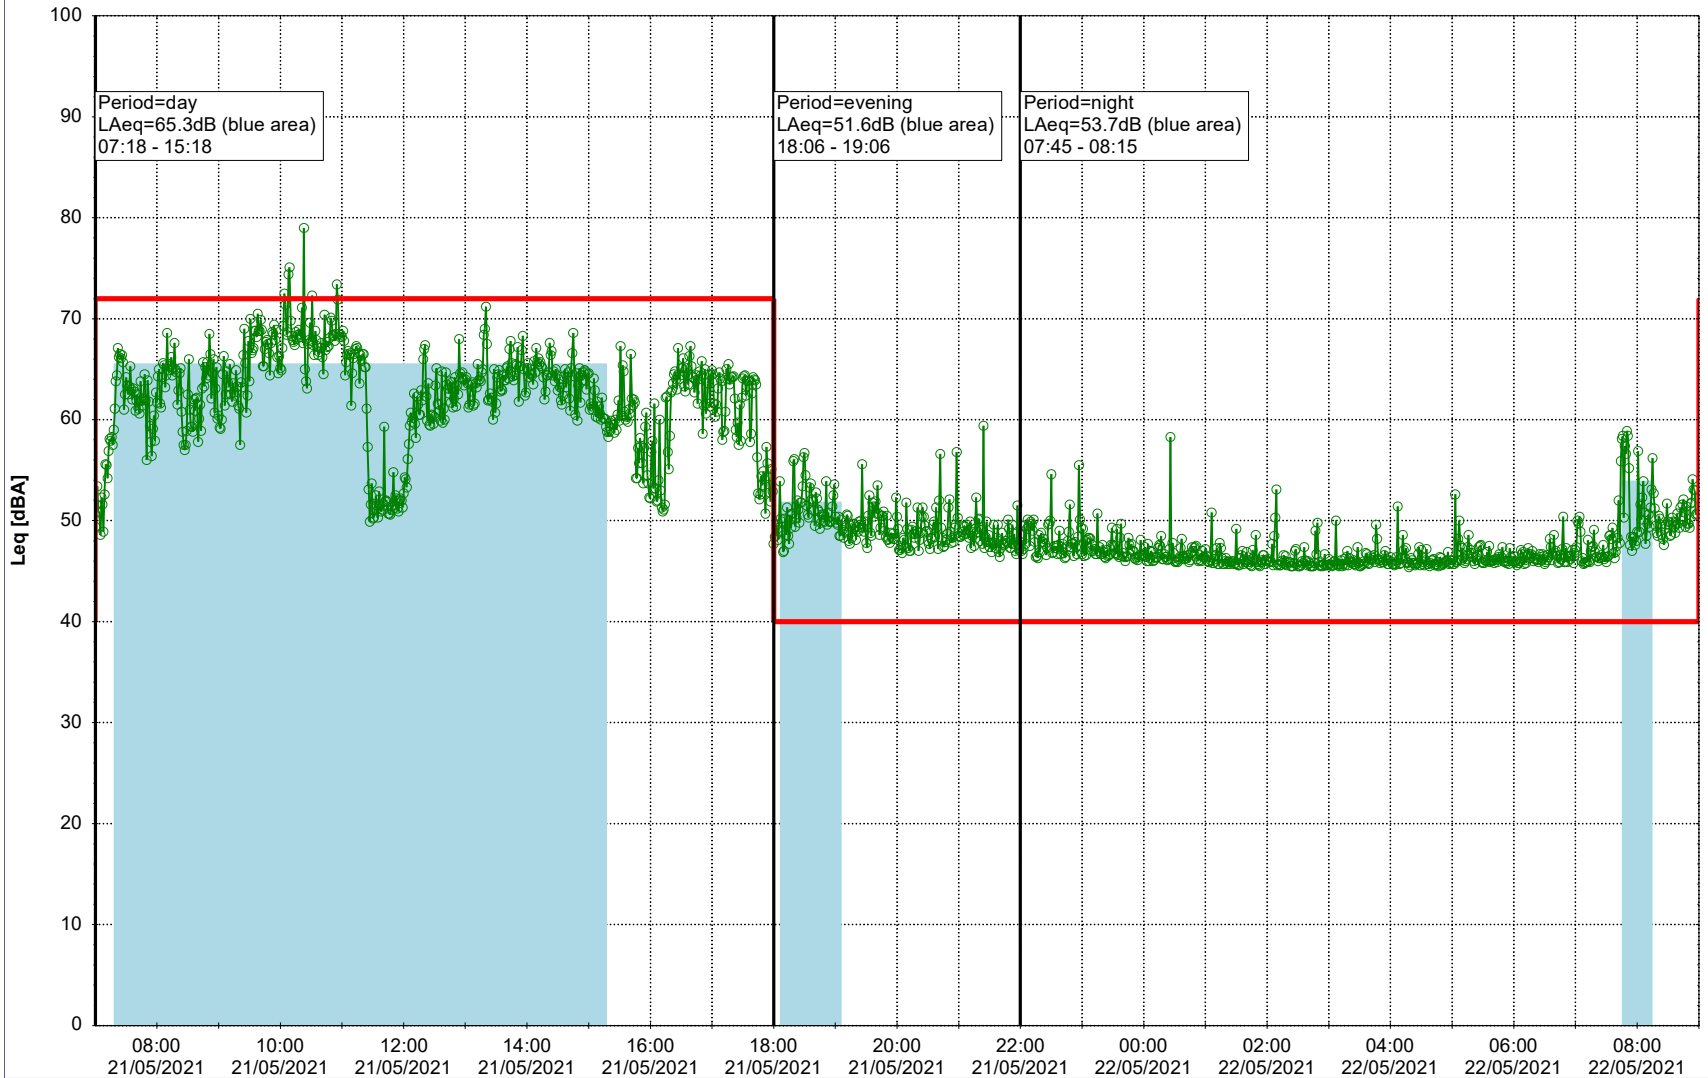

Remarks

...

Noise Time Related Diagram

○○○○ MOP_NS01

Project: Kronos Sydhavnen
Construction: Mozarts Plads
Location: N-V

Plan View

Remarks

...

Noise Time Related Diagram

21/05/2021
22/05/2021

○○○○ MOP_NS01

Project: Kronos Sydhavnen
Construction: Mozarts Plads
Location: N-V

22/05/2021
23/05/2021

Plan View

Remarks

- Tegholmen

Noise Time Related Diagram

○○○○ MOP_NS01

Project: Kronos Sydhavnen
Construction: Mozarts Plads
Location: N-V

Plan View

Remarks

- Tegholmen

Noise Time Related Diagram

23/05/2021
24/05/2021