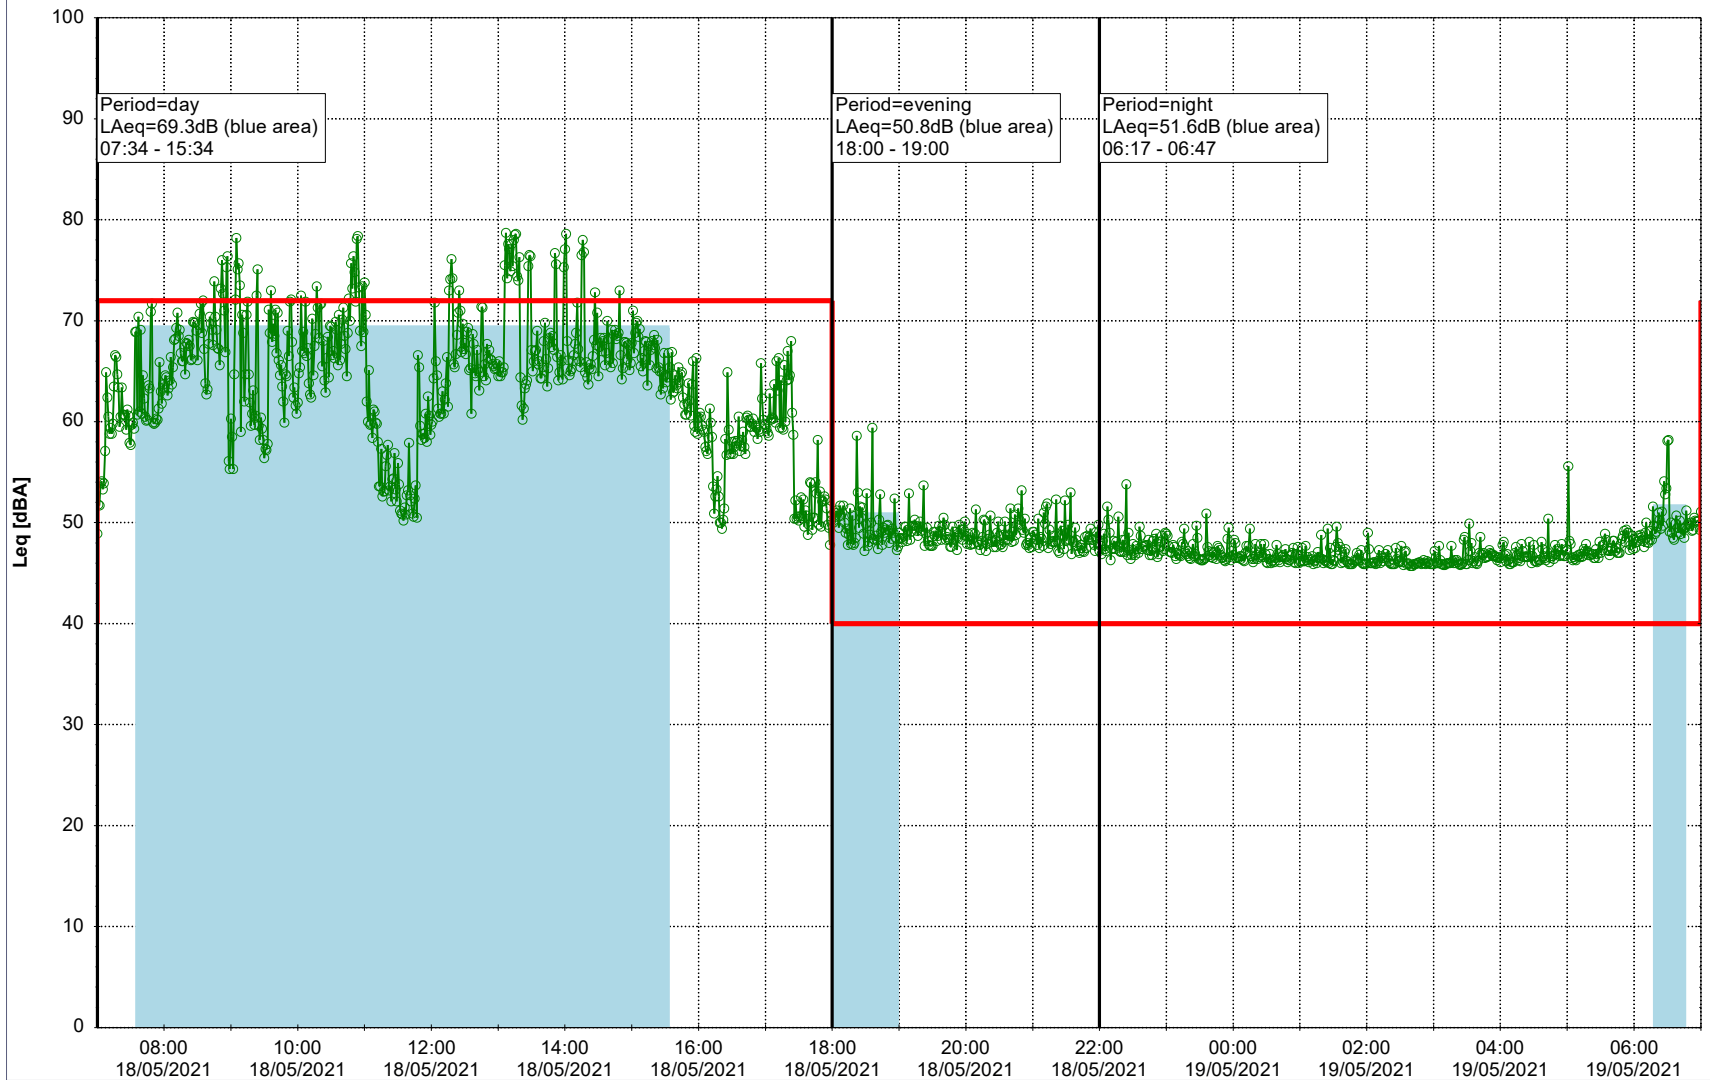

Plan View

Remarks

...

Noise Time Related Diagram

18/05/2021
19/05/2021

○○○○ MOP_NS01

Project: Kronos Sydhavnen
Construction: Mozarts Plads
Location: N-V

19/05/2021
20/05/2021

Plan View

Remarks

...

Noise Time Related Diagram

○○○○ MOP_NS01

Project: Kronos Sydhavnen
Construction: Mozarts Plads
Location: N-V

20/05/2021
21/05/2021

Plan View

Remarks

...

Noise Time Related Diagram

○○○○ MOP_NS01

Project: Kronos Sydhavnen
Construction: Mozarts Plads
Location: N-V

Plan View

Remarks

...

Noise Time Related Diagram

○○○○ MOP_NS01

Project: Kronos Sydhavnen
Construction: Mozarts Plads
Location: N-V

Plan View

Remarks

- Tegholmen

Noise Time Related Diagram

23/05/2021
24/05/2021