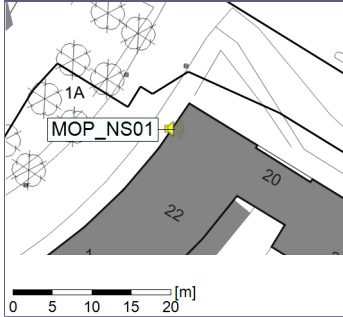

Plan View

Remarks

...

Noise Time Related Diagram

○○○○ MOP_NS01

Project: Kronos Sydhavnen
Construction: Mozarts Plads
Location: N-V

20/05/2021
21/05/2021

Plan View