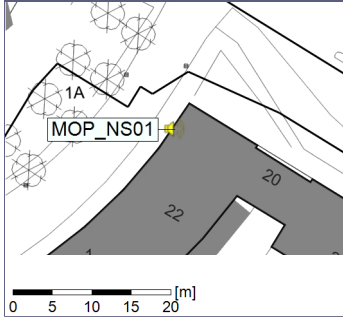

Project: Kronos Sydhavnen
Construction: Mozarts Plads
Location: N-V

22/05/2021
23/05/2021

Plan View