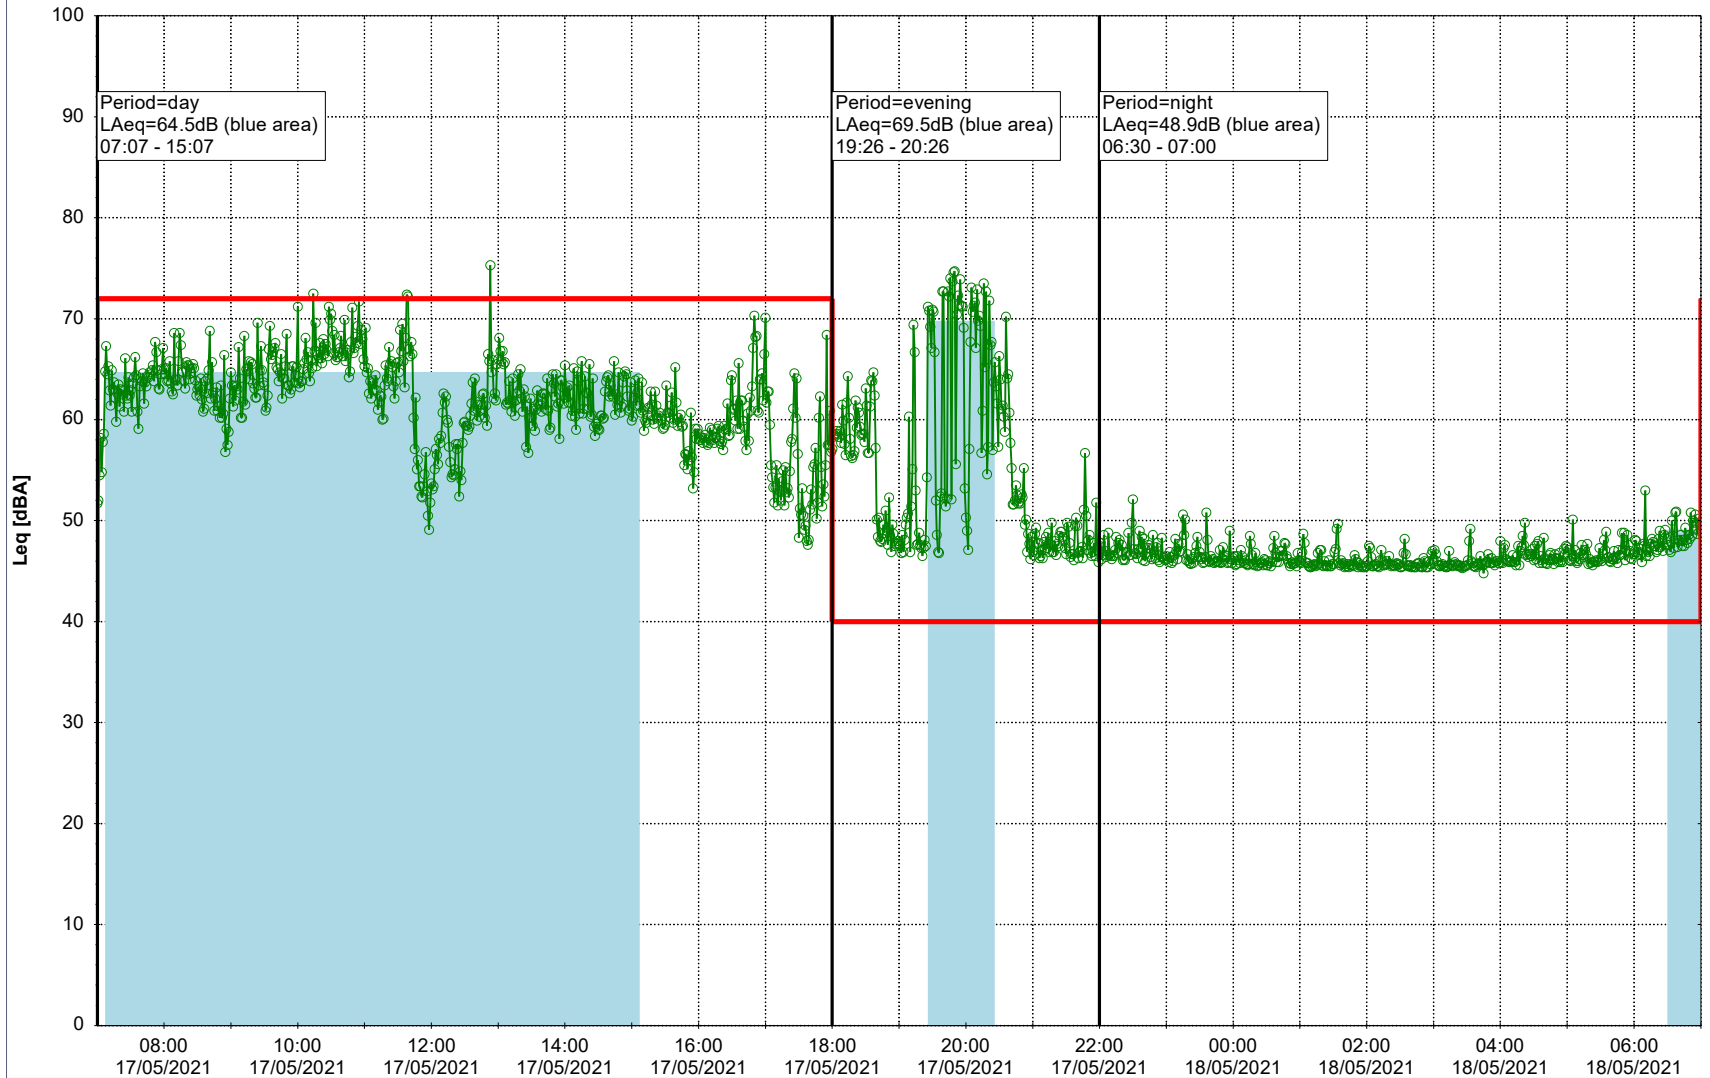

Project: Kronos Sydhavnen
Construction: Mozarts Plads
Location: N-V

Plan View

Remarks

...

Noise Time Related Diagram

17/05/2021
18/05/2021

○○○○ MOP_NS01

Project: Kronos Sydhavnen
Construction: Mozarts Plads
Location: N-V

Plan View

Remarks

...

Noise Time Related Diagram

○○○○ MOP_NS01

Project: Kronos Sydhavnen
Construction: Mozarts Plads
Location: N-V

20/05/2021
21/05/2021

Plan View

Remarks

...

Noise Time Related Diagram

○○○○ MOP_NS01

Project: Kronos Sydhavnen
Construction: Mozarts Plads
Location: N-V

Plan View

Remarks

...

Noise Time Related Diagram

○○○○ MOP_NS01

Project: Kronos Sydhavnen
Construction: Mozarts Plads
Location: N-V

Plan View

Remarks

- Tegholmen

Noise Time Related Diagram

23/05/2021
24/05/2021