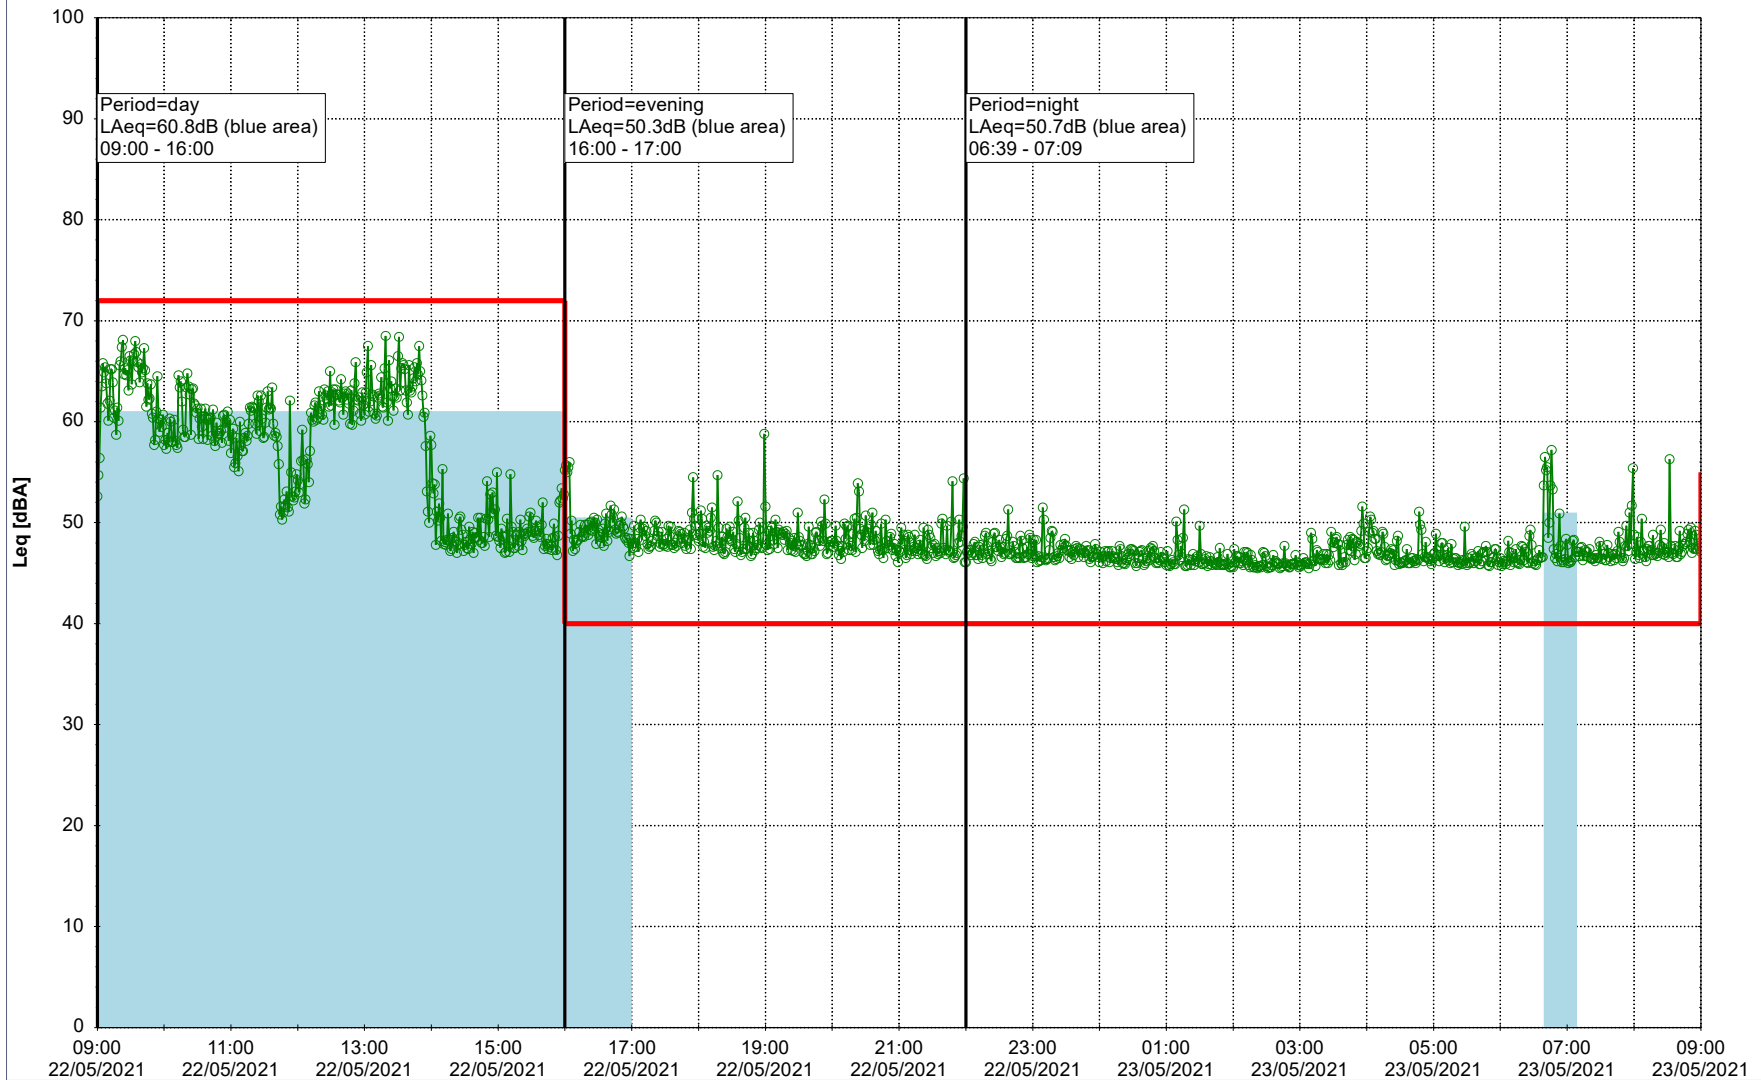

Noise Time Related Diagram

21/05/2021
22/05/2021

○○○○ MOP_NS01

Project: Kronos Sydhavnen
Construction: Mozarts Plads
Location: N-V

22/05/2021
23/05/2021

Plan View

Remarks

- Tegholmen

Noise Time Related Diagram

○○○○ MOP_NS01

Project: Kronos Sydhavnen
Construction: Mozarts Plads
Location: N-V

Plan View

Remarks

- Tegholmen

Noise Time Related Diagram

23/05/2021
24/05/2021