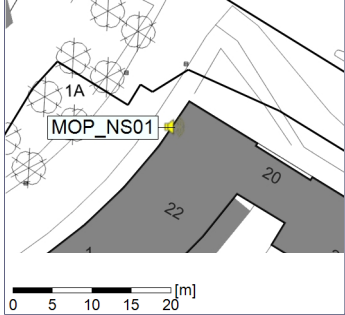

Remarks

...

Noise Time Related Diagram

○○○○ MOP_NS01

Project: Kronos Sydhavnen
Construction: Mozarts Plads
Location: N-V

05/12/2020
06/12/2020

Plan View

Remarks