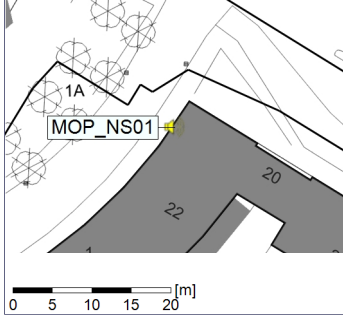

Remarks

...

Noise Time Related Diagram

03/12/2020
04/12/2020

○○○○ MOP_NS01

Project: Kronos Sydhavnen
Construction: Mozarts Plads
Location: N-V

04/12/2020
05/12/2020

Plan View