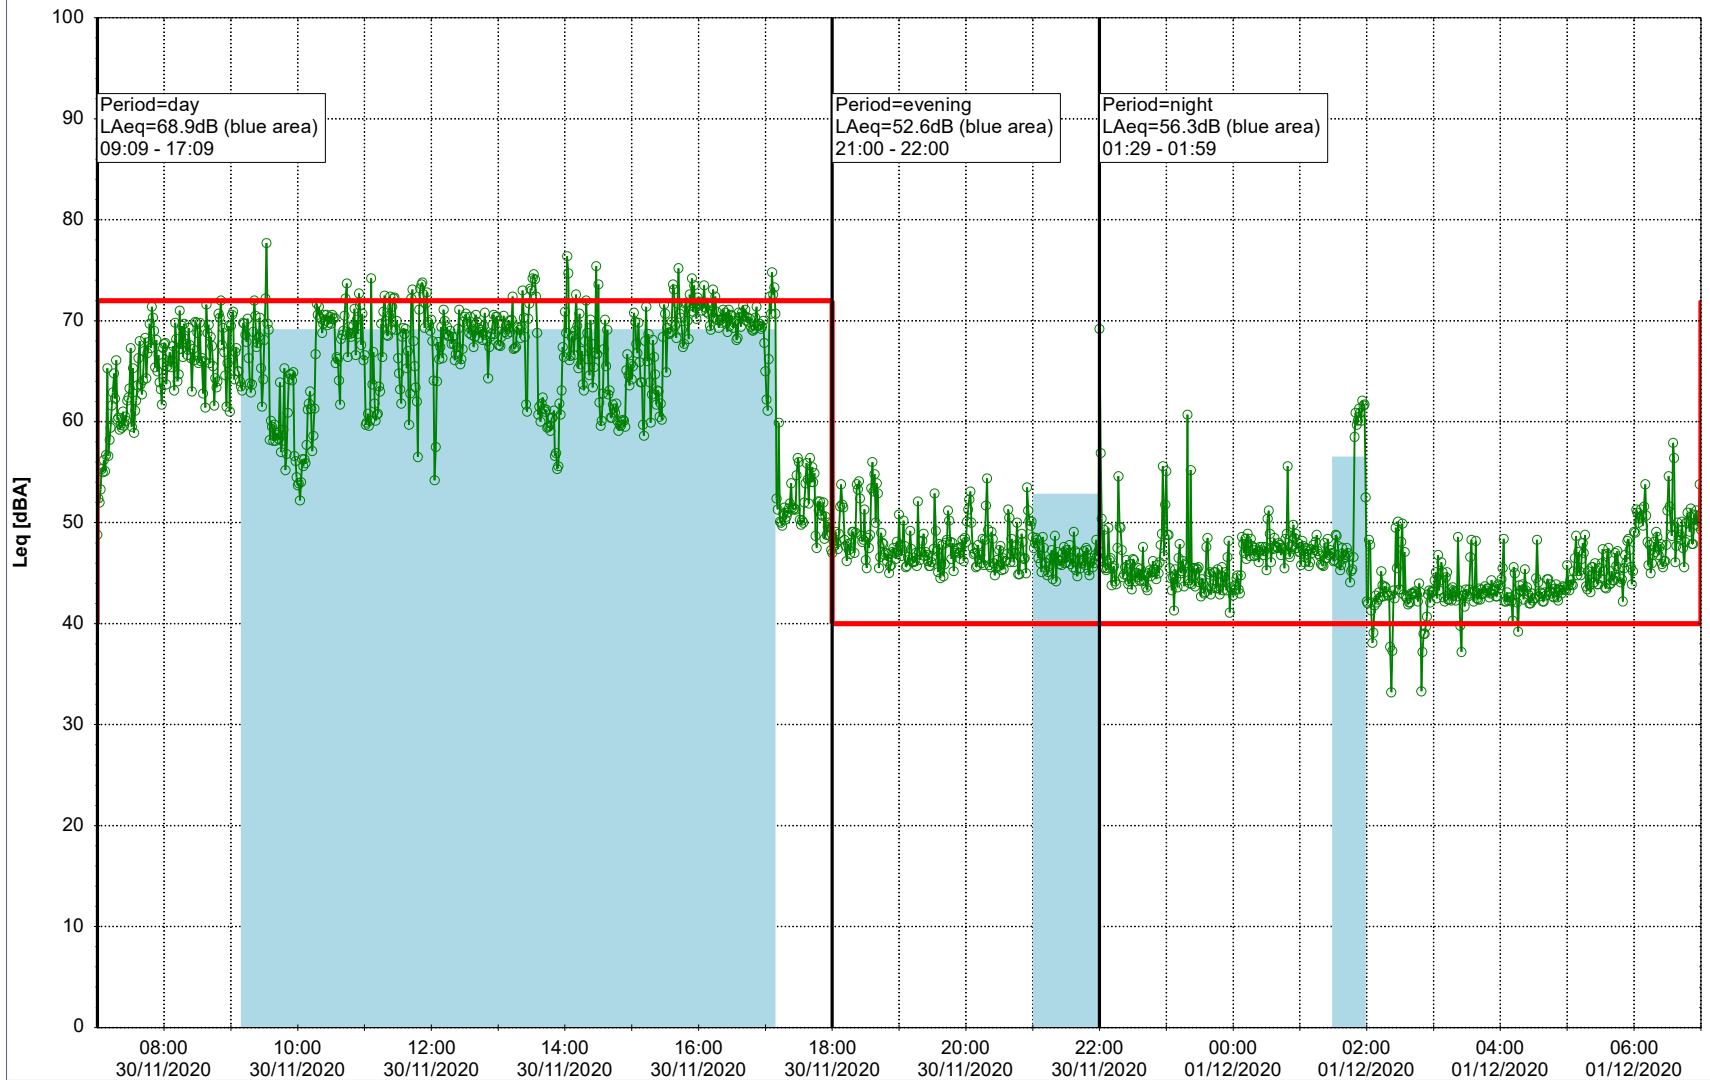

Project: Kronos Sydhavnen
Construction: Mozarts Plads
Location: N-V

30/11/2020
01/12/2020

Plan View

Remarks

...

Noise Time Related Diagram

○○○○ MOP_NS01

Project: Kronos Sydhavnen
Construction: Mozarts Plads
Location: N-V

Plan View

Remarks

...

Noise Time Related Diagram

01/12/2020

02/12/2020

○○○○ MOP_NS01

Project: Kronos Sydhavnen
Construction: Mozarts Plads
Location: N-V

02/12/2020
03/12/2020

Plan View

Remarks

...

Noise Time Related Diagram

○○○ MOP_NS01

Project: Kronos Sydhavnen
Construction: Mozarts Plads
Location: N-V

Plan View

Remarks

...

Noise Time Related Diagram

03/12/2020
04/12/2020

○○○○ MOP_NS01

Project: Kronos Sydhavnen
Construction: Mozarts Plads
Location: N-V

04/12/2020
05/12/2020

Plan View