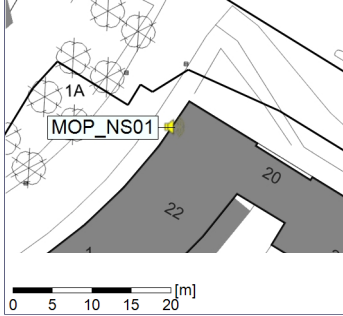

...

Noise Time Related Diagram

○○○○ MOP_NS01

Project: Kronos Sydhavnen
Construction: Mozarts Plads
Location: N-V

06/12/2020
07/12/2020

Plan View

Remarks

...