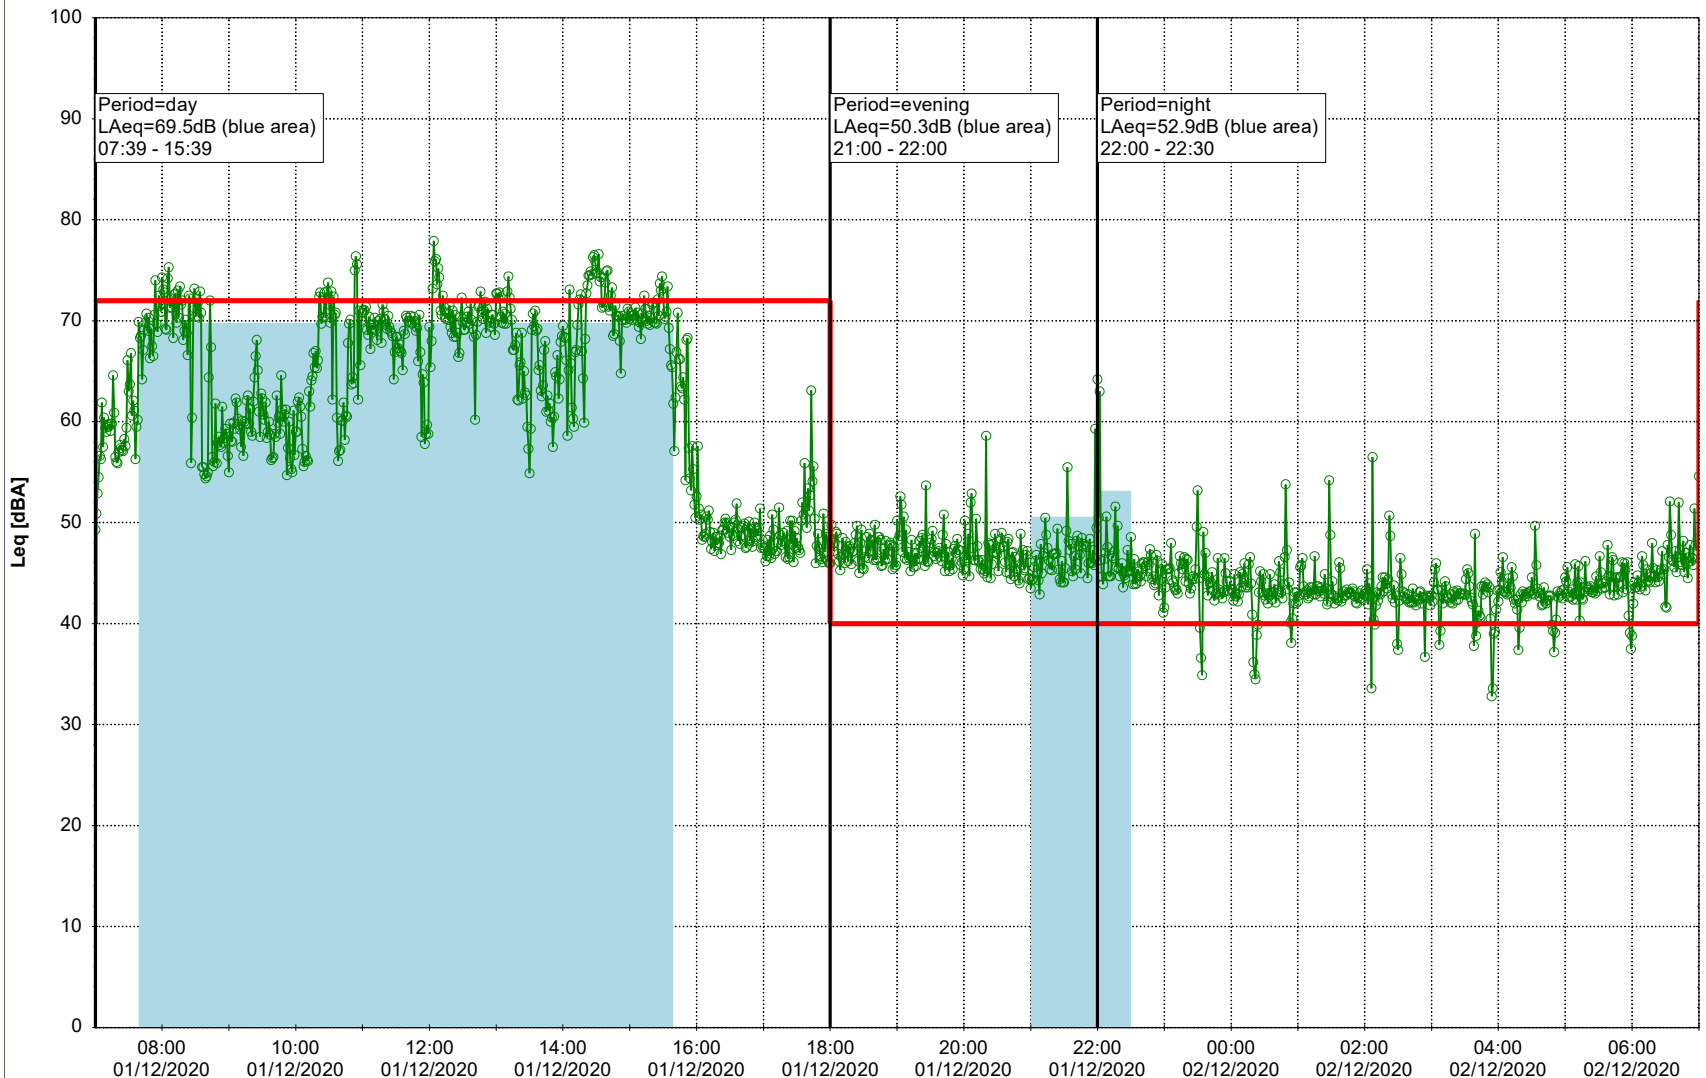

Plan View

Remarks

...

Noise Time Related Diagram

01/12/2020

02/12/2020

○○○○ MOP_NS01

Project: Kronos Sydhavnen
Construction: Mozarts Plads
Location: N-V

02/12/2020
03/12/2020

Plan View

Remarks

...

Noise Time Related Diagram

○○○ MOP_NS01

Project: Kronos Sydhavnen
Construction: Mozarts Plads
Location: N-V

Plan View

Remarks

...

Noise Time Related Diagram

○○○○ MOP_NS01

Project: Kronos Sydhavnen
Construction: Mozarts Plads
Location: N-V

05/12/2020
06/12/2020

Plan View

Remarks

...

Noise Time Related Diagram

○○○○ MOP_NS01

Project: Kronos Sydhavnen
Construction: Mozarts Plads
Location: N-V

06/12/2020
07/12/2020

Plan View

Remarks

...