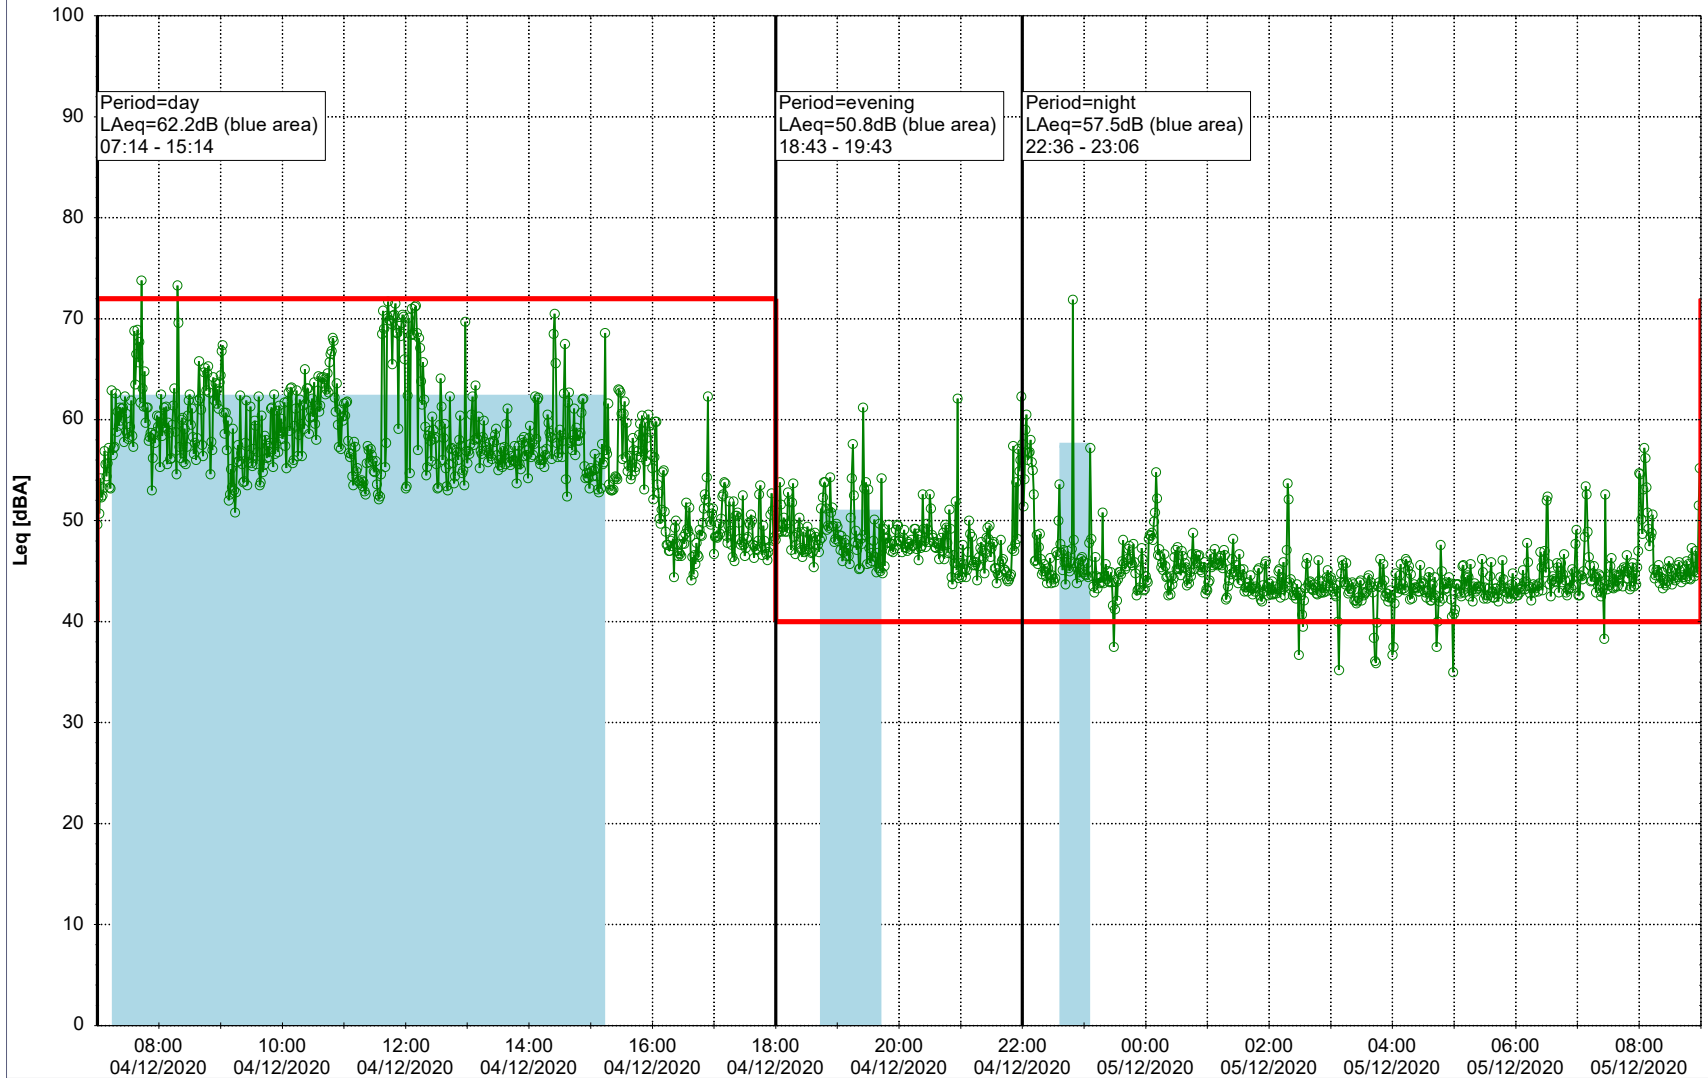

Remarks

...

Noise Time Related Diagram

03/12/2020
04/12/2020

○○○○ MOP_NS01

Project: Kronos Sydhavnen
Construction: Mozarts Plads
Location: N-V

04/12/2020
05/12/2020

Plan View

Remarks

...

Noise Time Related Diagram

○○○○ MOP_NS01

Project: Kronos Sydhavnen
Construction: Mozarts Plads
Location: N-V

05/12/2020
06/12/2020

Plan View

Remarks