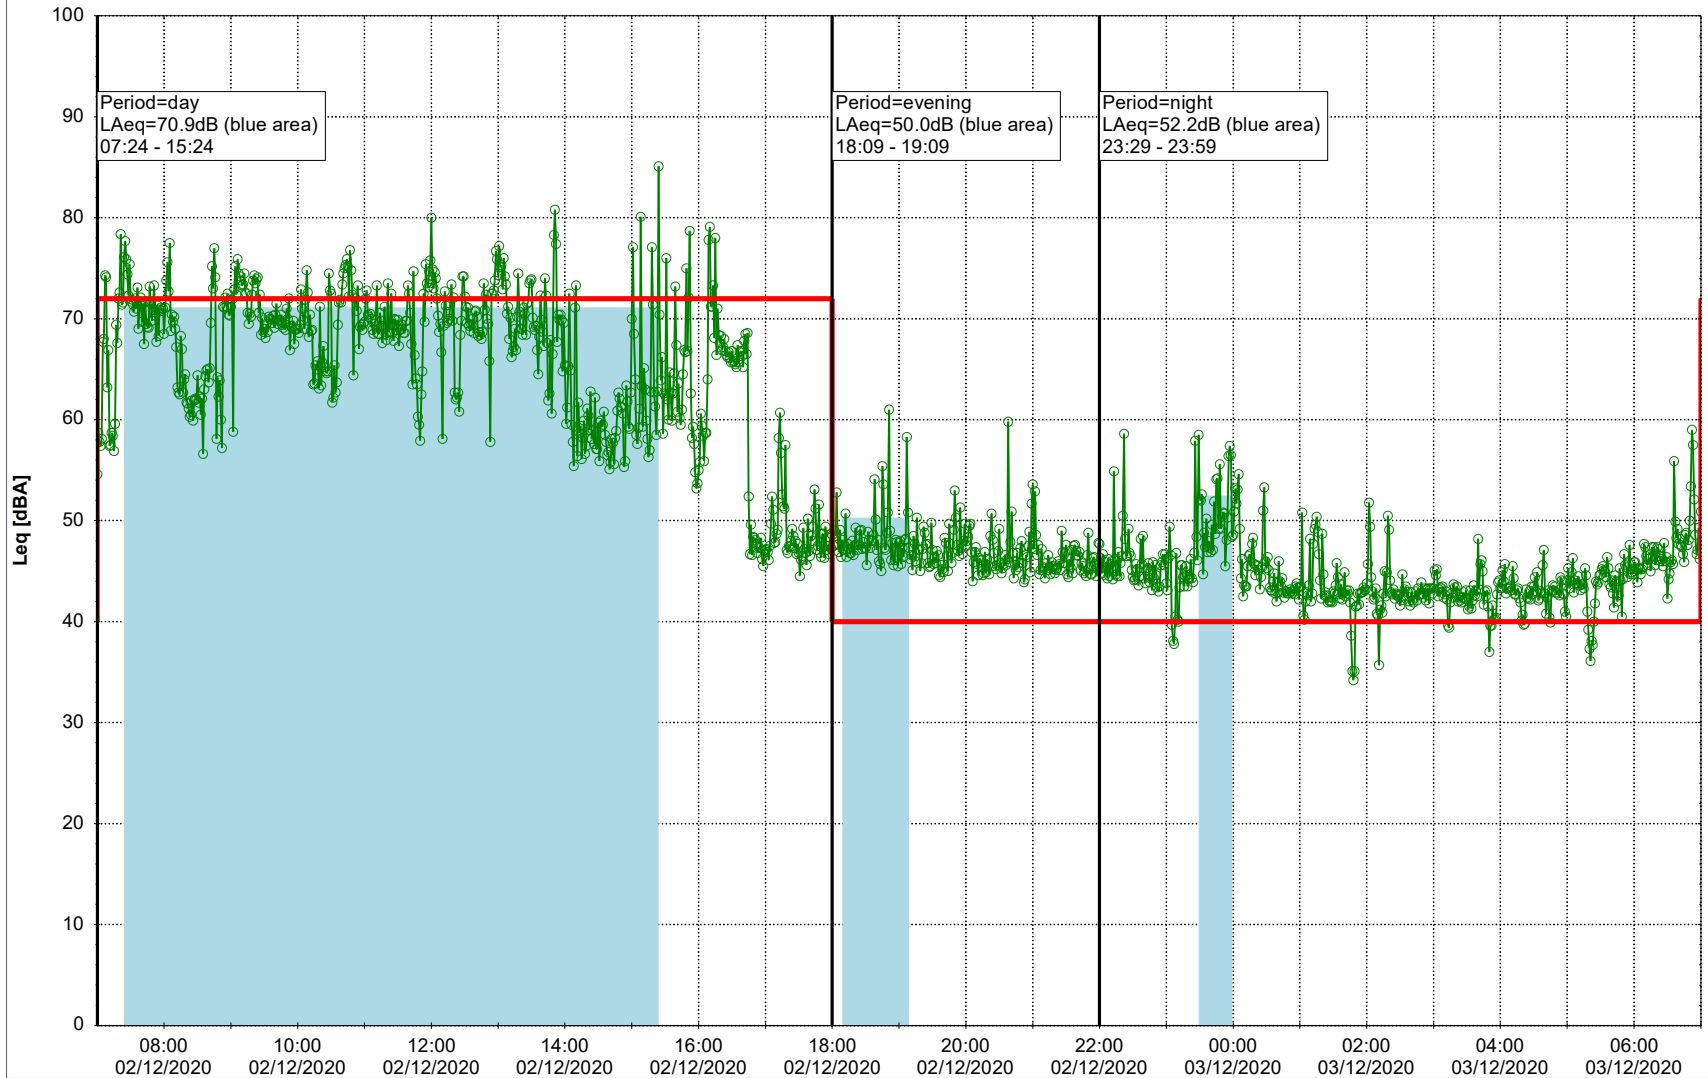

02/12/2020
03/12/2020

Plan View

Remarks

...

Noise Time Related Diagram

○○○ MOP_NS01

Project: Kronos Sydhavnen
Construction: Mozarts Plads
Location: N-V

Plan View

Remarks

...

Noise Time Related Diagram

03/12/2020
04/12/2020

○○○○ MOP_NS01

Project: Kronos Sydhavnen
Construction: Mozarts Plads
Location: N-V

04/12/2020
05/12/2020

Plan View

Remarks

...

Noise Time Related Diagram

○○○○ MOP_NS01

Project: Kronos Sydhavnen
Construction: Mozarts Plads
Location: N-V

05/12/2020
06/12/2020

Plan View

Remarks