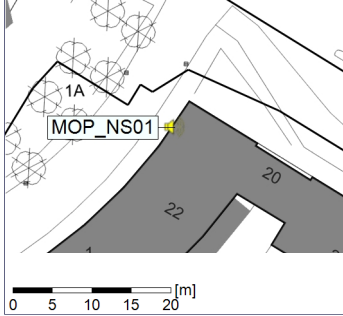

Project: Kronos Sydhavnen
Construction: Mozarts Plads
Location: N-V

02/12/2020
03/12/2020

Plan View