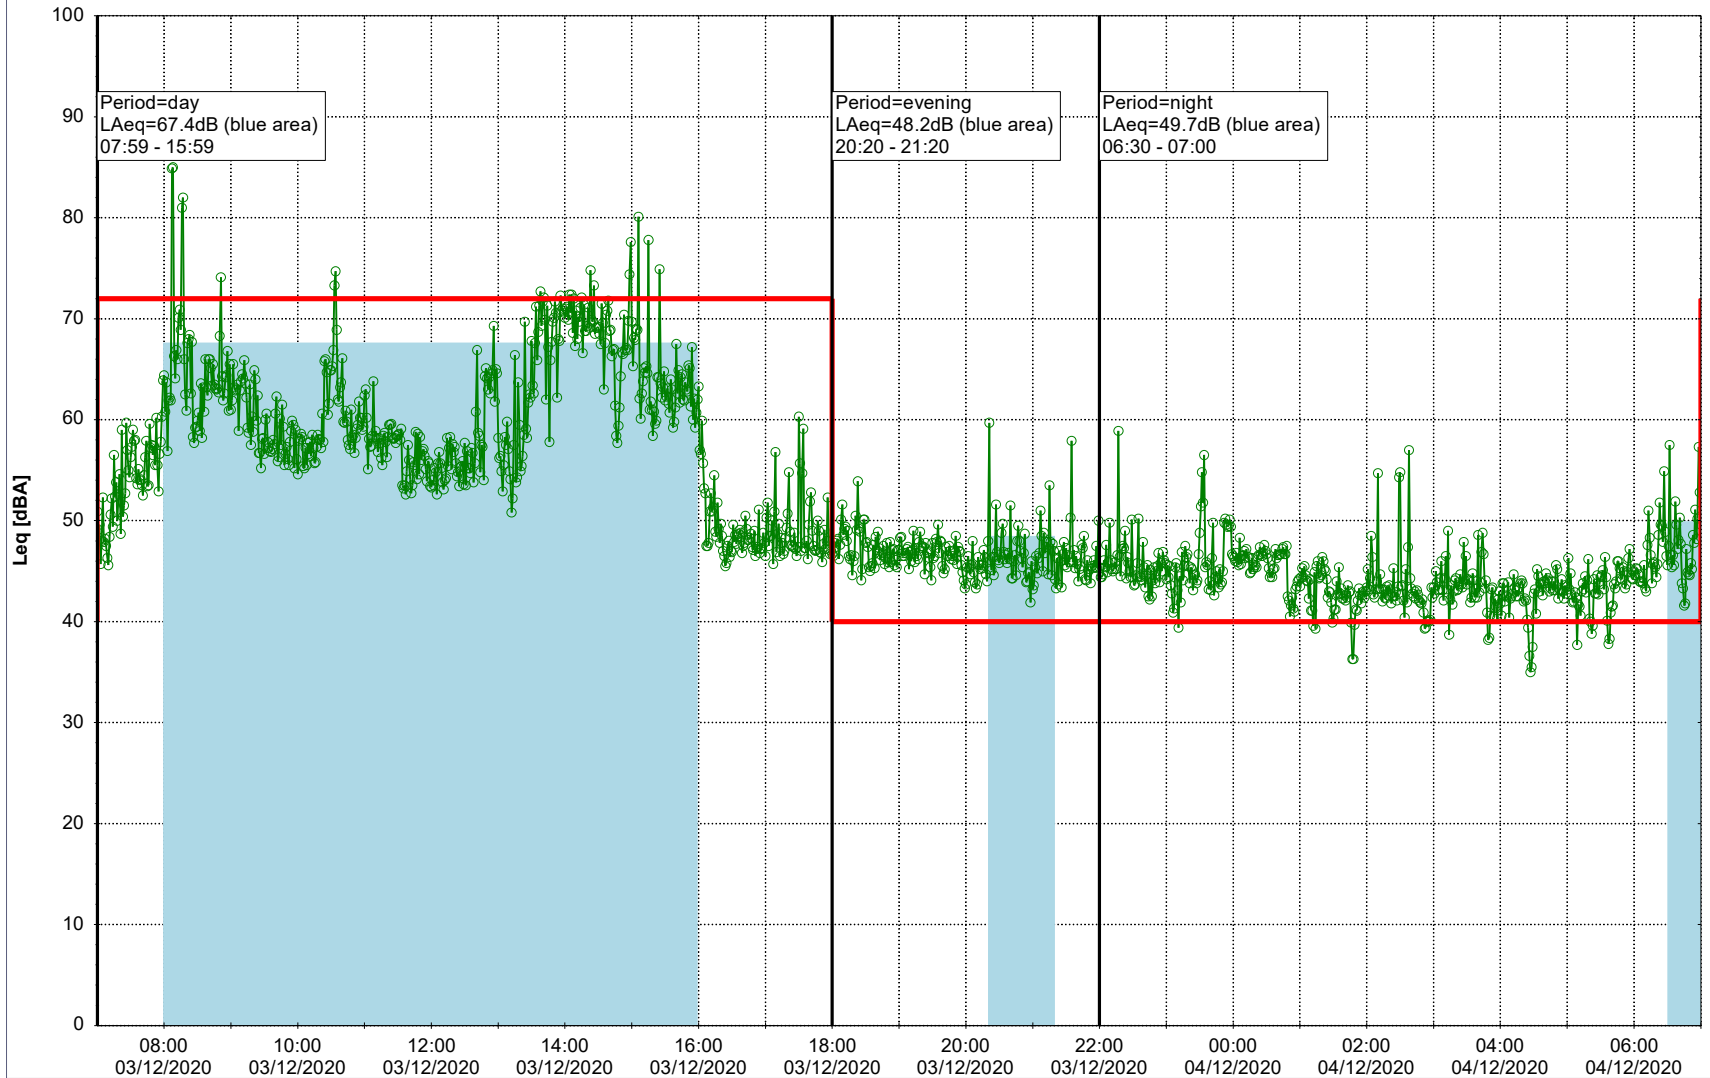

02/12/2020
03/12/2020

Plan View

Remarks

...

Noise Time Related Diagram

○○○ MOP_NS01

Project: Kronos Sydhavnen
Construction: Mozarts Plads
Location: N-V

Plan View

Remarks

...

Noise Time Related Diagram

03/12/2020
04/12/2020

○○○○ MOP_NS01

Project: Kronos Sydhavnen
Construction: Mozarts Plads
Location: N-V

04/12/2020
05/12/2020

Plan View