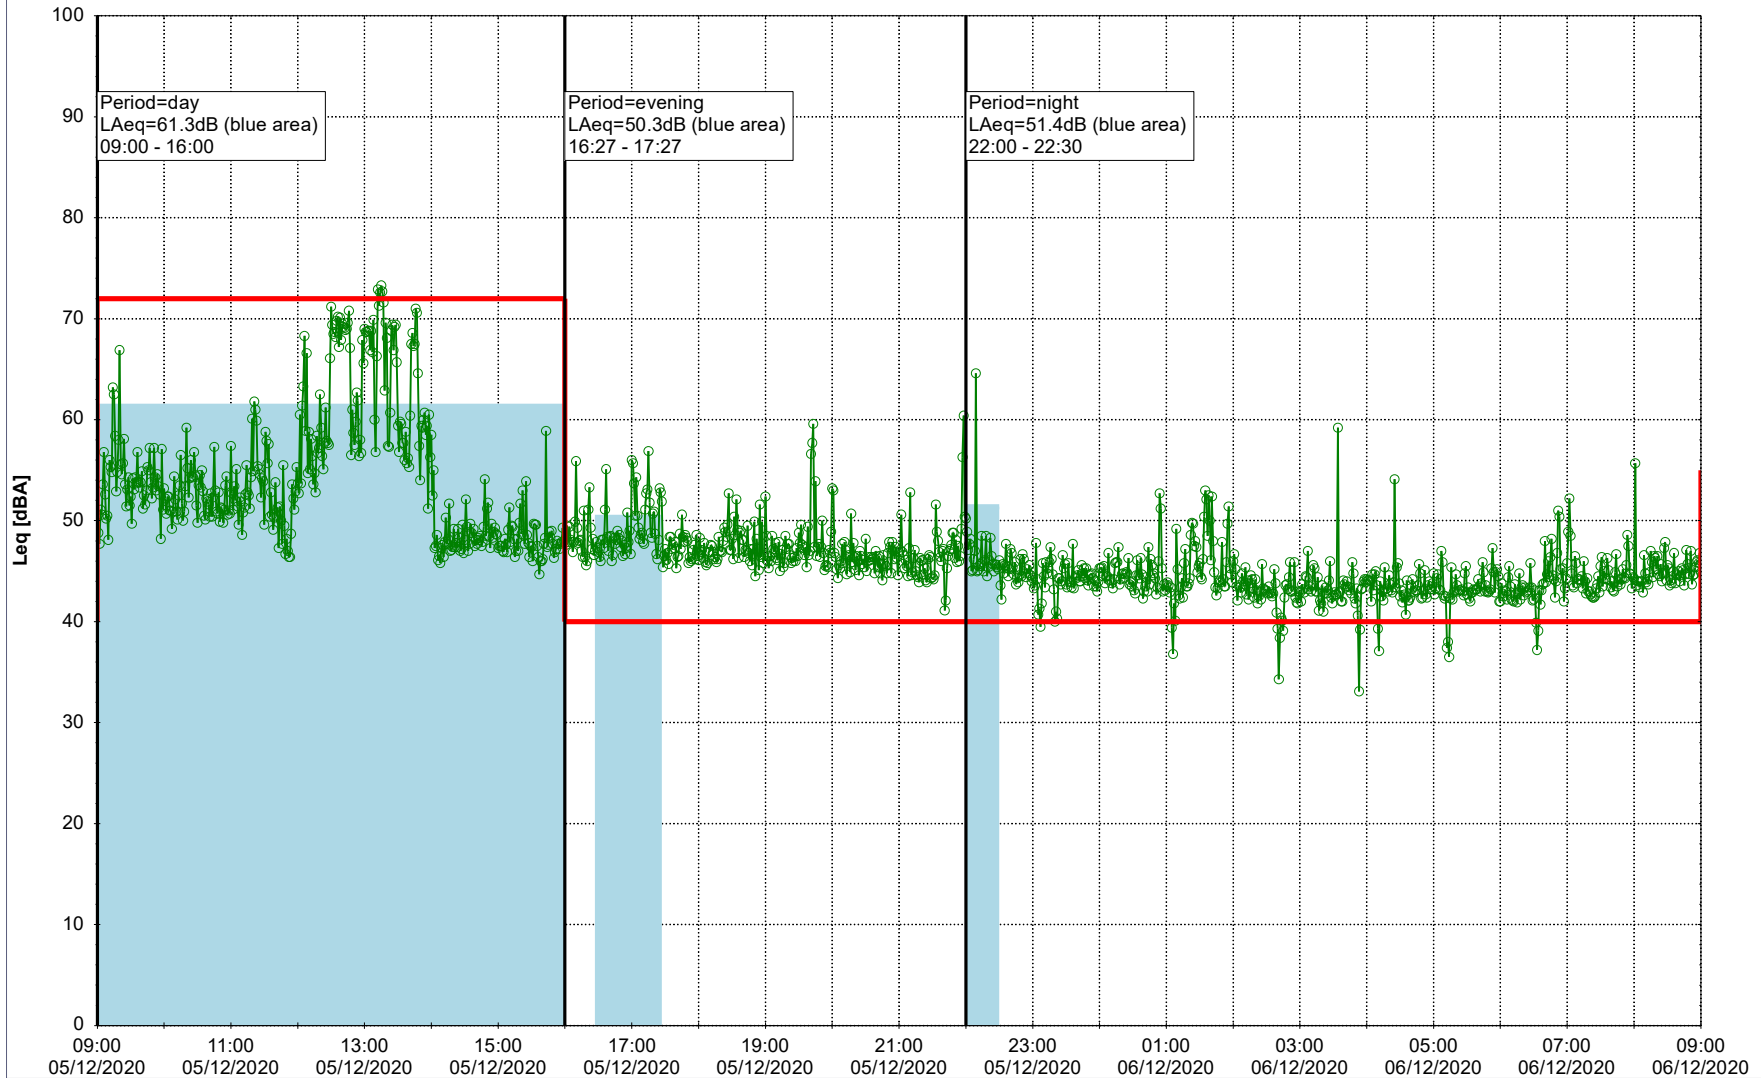

Remarks

...

Noise Time Related Diagram

○○○○ MOP_NS01

Project: Kronos Sydhavnen
Construction: Mozarts Plads
Location: N-V

05/12/2020
06/12/2020

Plan View

Remarks

...

Noise Time Related Diagram

○○○○ MOP_NS01

Project: Kronos Sydhavnen
Construction: Mozarts Plads
Location: N-V

06/12/2020
07/12/2020

Plan View

Remarks

...