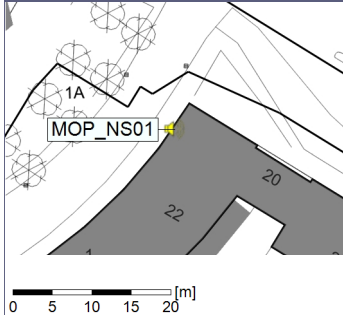

Project: Kronos Sydhavnen
Construction: Mozarts Plads
Location: N-V

Plan View