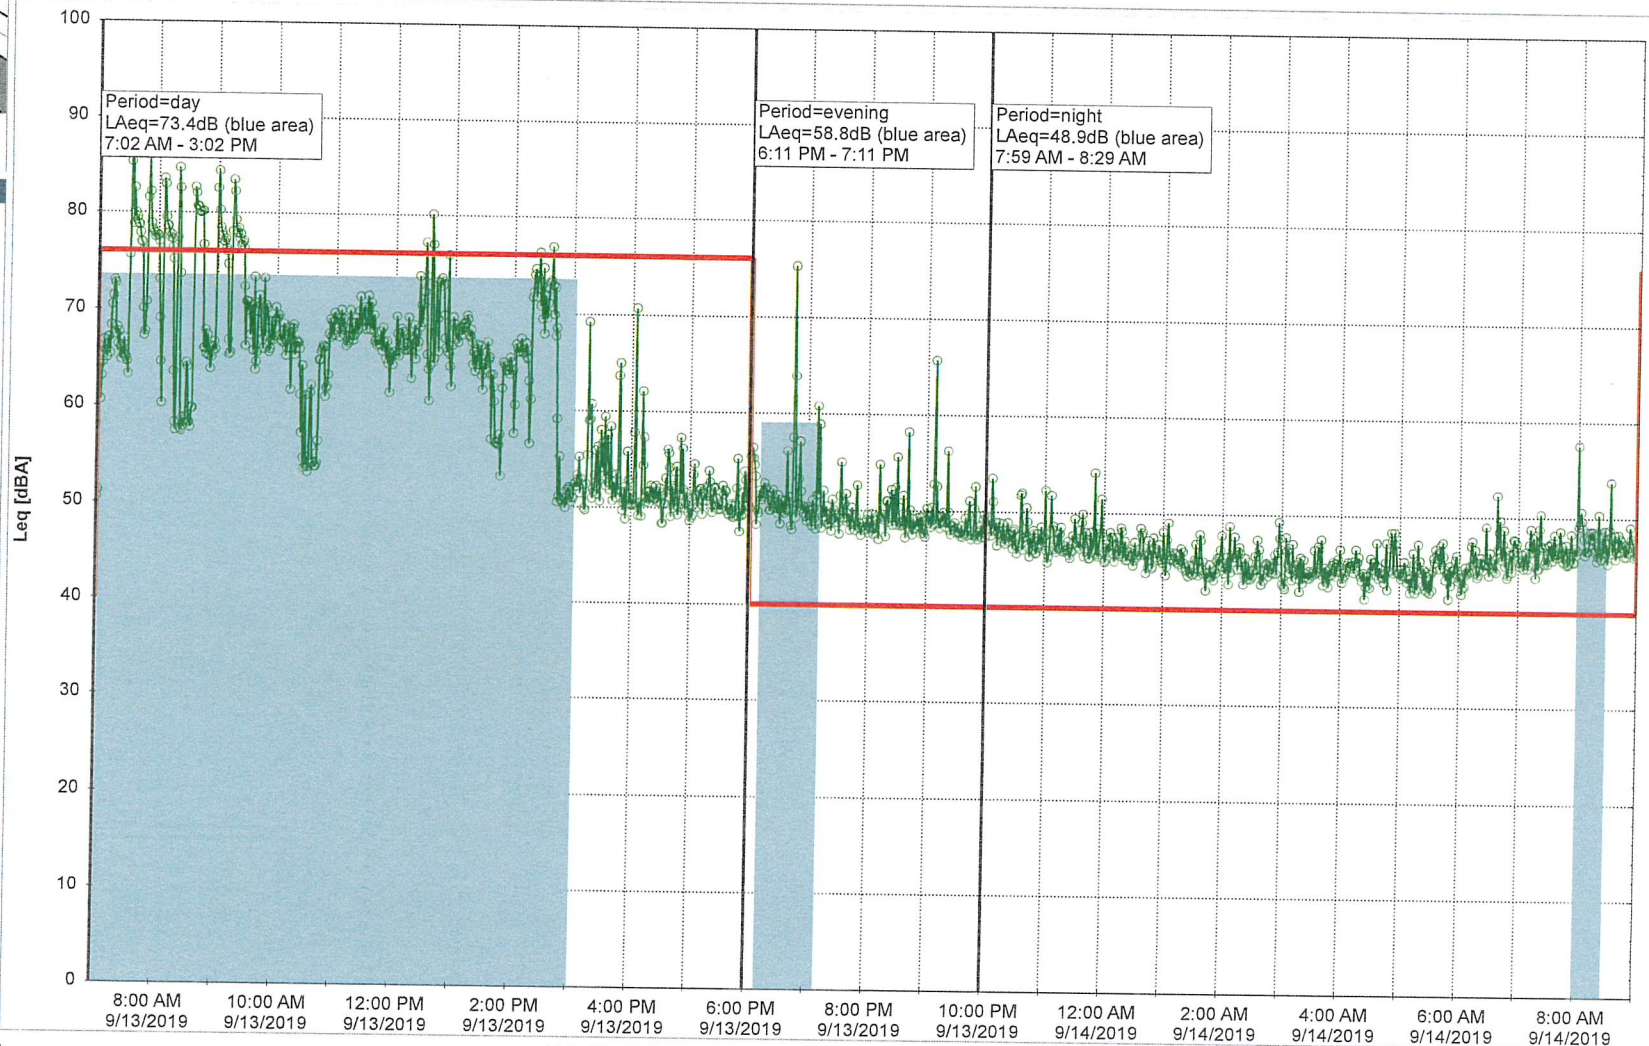

### Noise Time Related Diagram

○○○○ MOP\_NS01

Remarks

...

Project: Kronos Sydhavnen  
Construction: Mozarts Plads  
Location: N-V

Plan View

Remarks

...