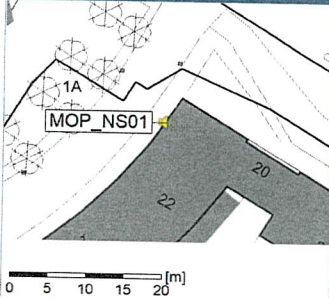

### Noise Time Related Diagram

MOP\_NS01

Remarks

Project: Kronos Sydhavnen  
Construction: Mozarts Plads  
Location: N-V

9/12/2019  
9/13/2019

Plan View

Remarks

...