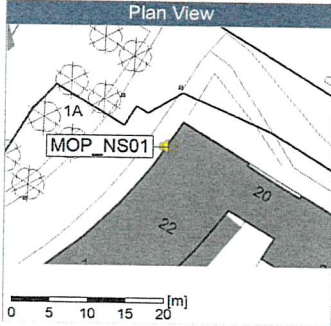

Project: Kronos Sydhavnen
Construction: Mozarts Plads
Location: N-V

9/13/2019
9/14/2019

Noise Time Related Diagram

○○○○ MOP_NS01