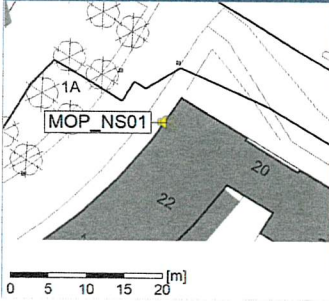

### Noise Time Related Diagram

○○○○ MOP\_NS01

Remarks

...

Project: Kronos Sydhavnen  
Construction: Mozarts Plads  
Location: N-V

Plan View

Remarks

...