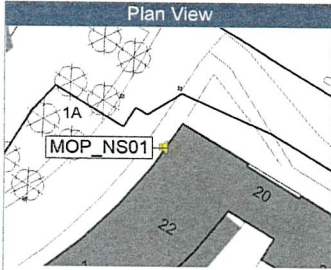

### Noise Time Related Diagram

MOP\_NS01

Remarks

Project: Kronos Sydhavnen  
Construction: Mozarts Plads  
Location: N-V

9/12/2019  
9/13/2019

Plan View

Remarks

...