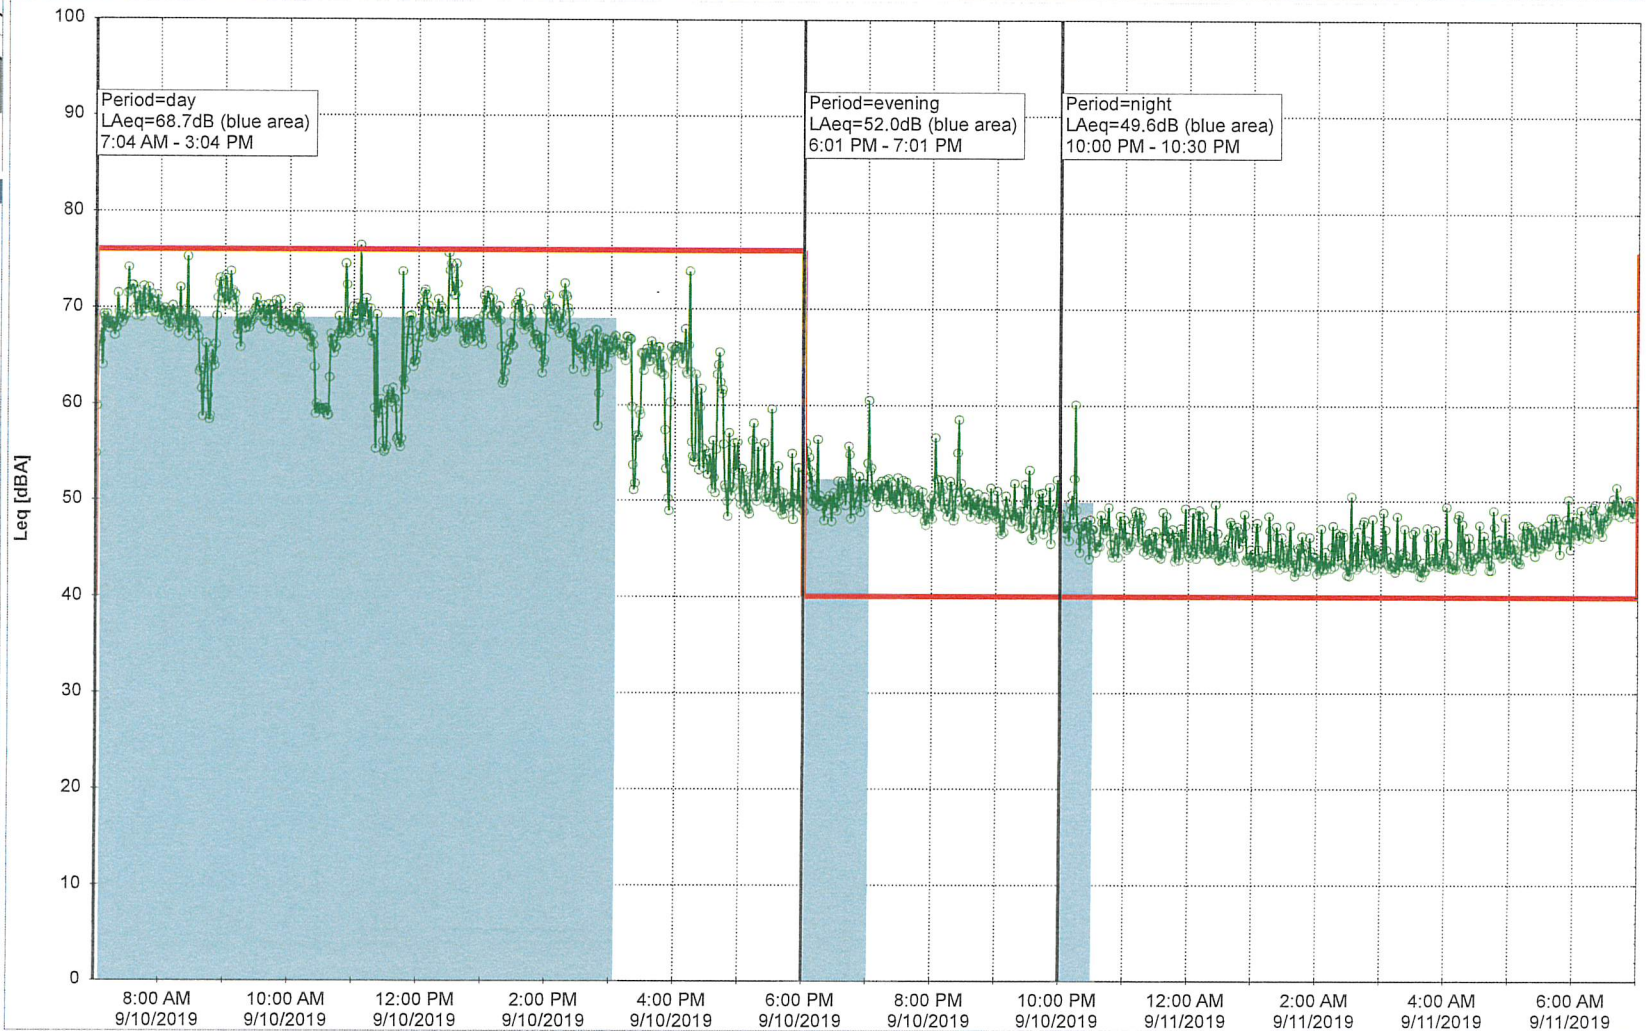

Project: Kronos Sydhavnen
Construction: Mozarts Plads
Location: N-V

9/10/2019
9/11/2019

Noise Time Related Diagram

○○○○ MOP_NS01