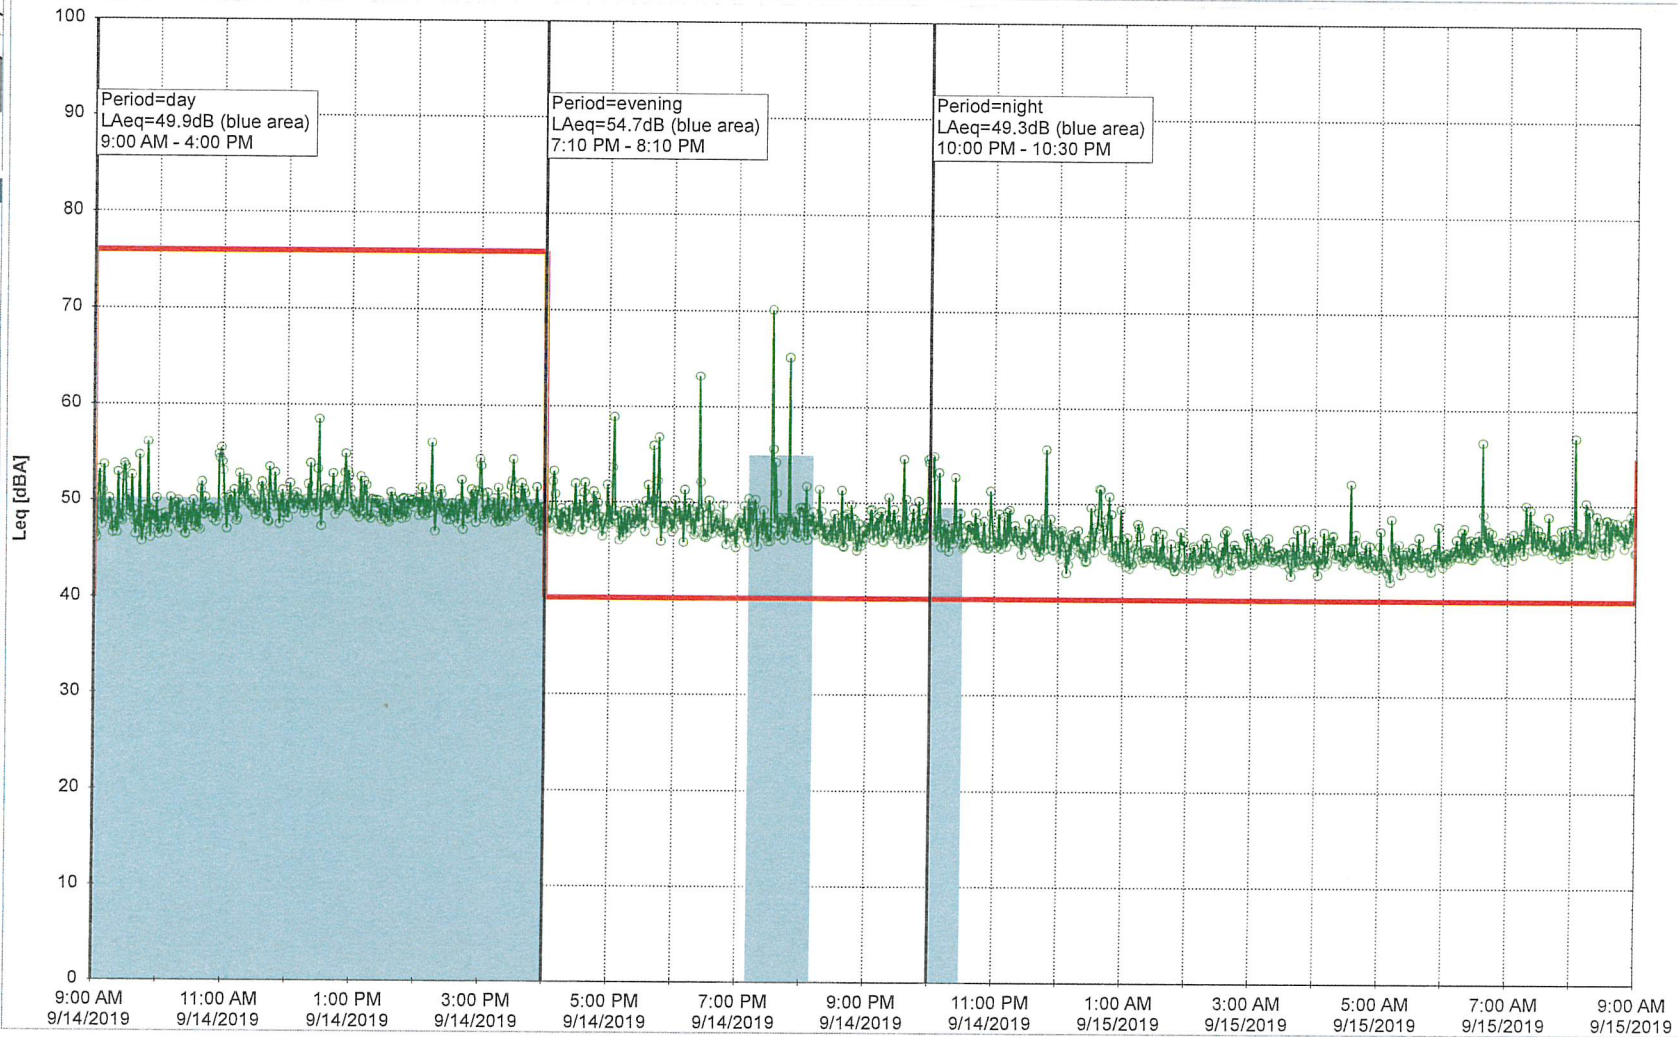

Noise Time Related Diagram

9/14/2019
9/15/2019

○○○○ MOP_NS01