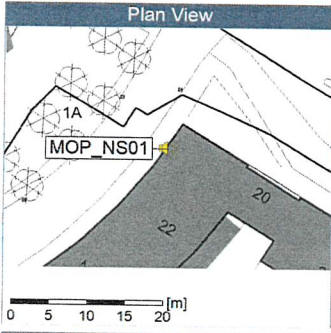

### Noise Time Related Diagram

9/14/2019  
9/15/2019

○○○○ MOP\_NS01

Project: Kronos Sydhavnen  
Construction: Mozarts Plads  
Location: N-V

9/15/2019  
9/16/2019

Remarks

...