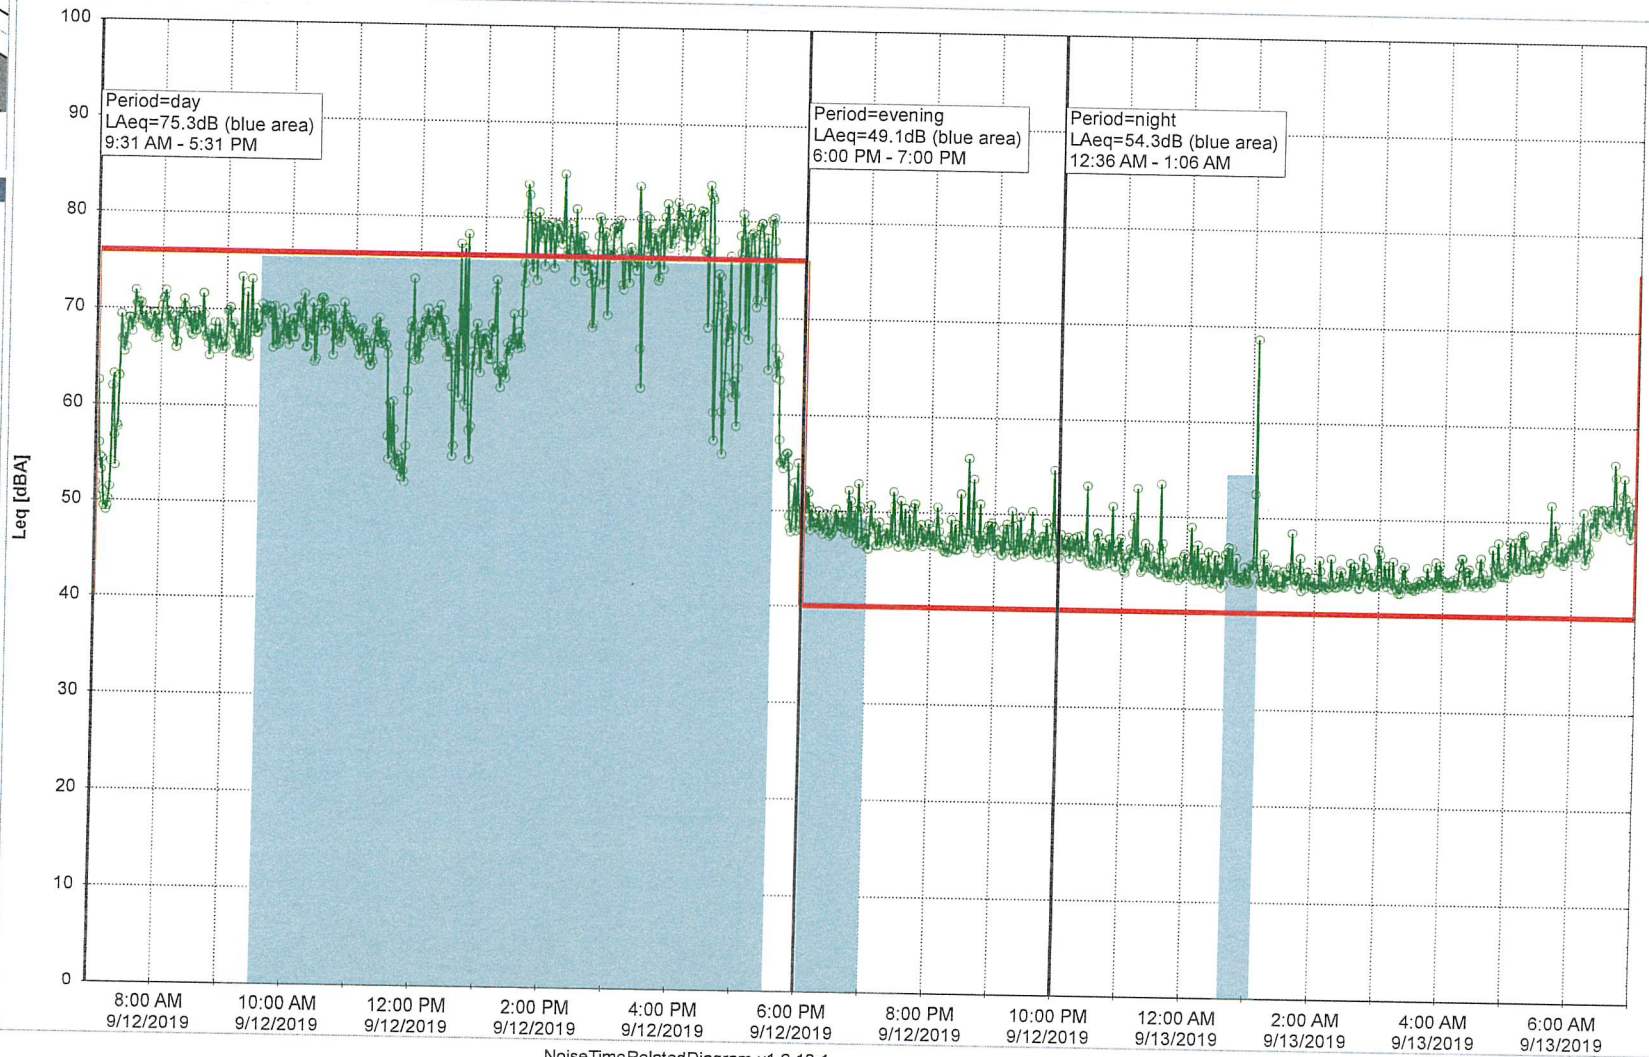

Noise Time Related Diagram

○○○○ MOP_NS01