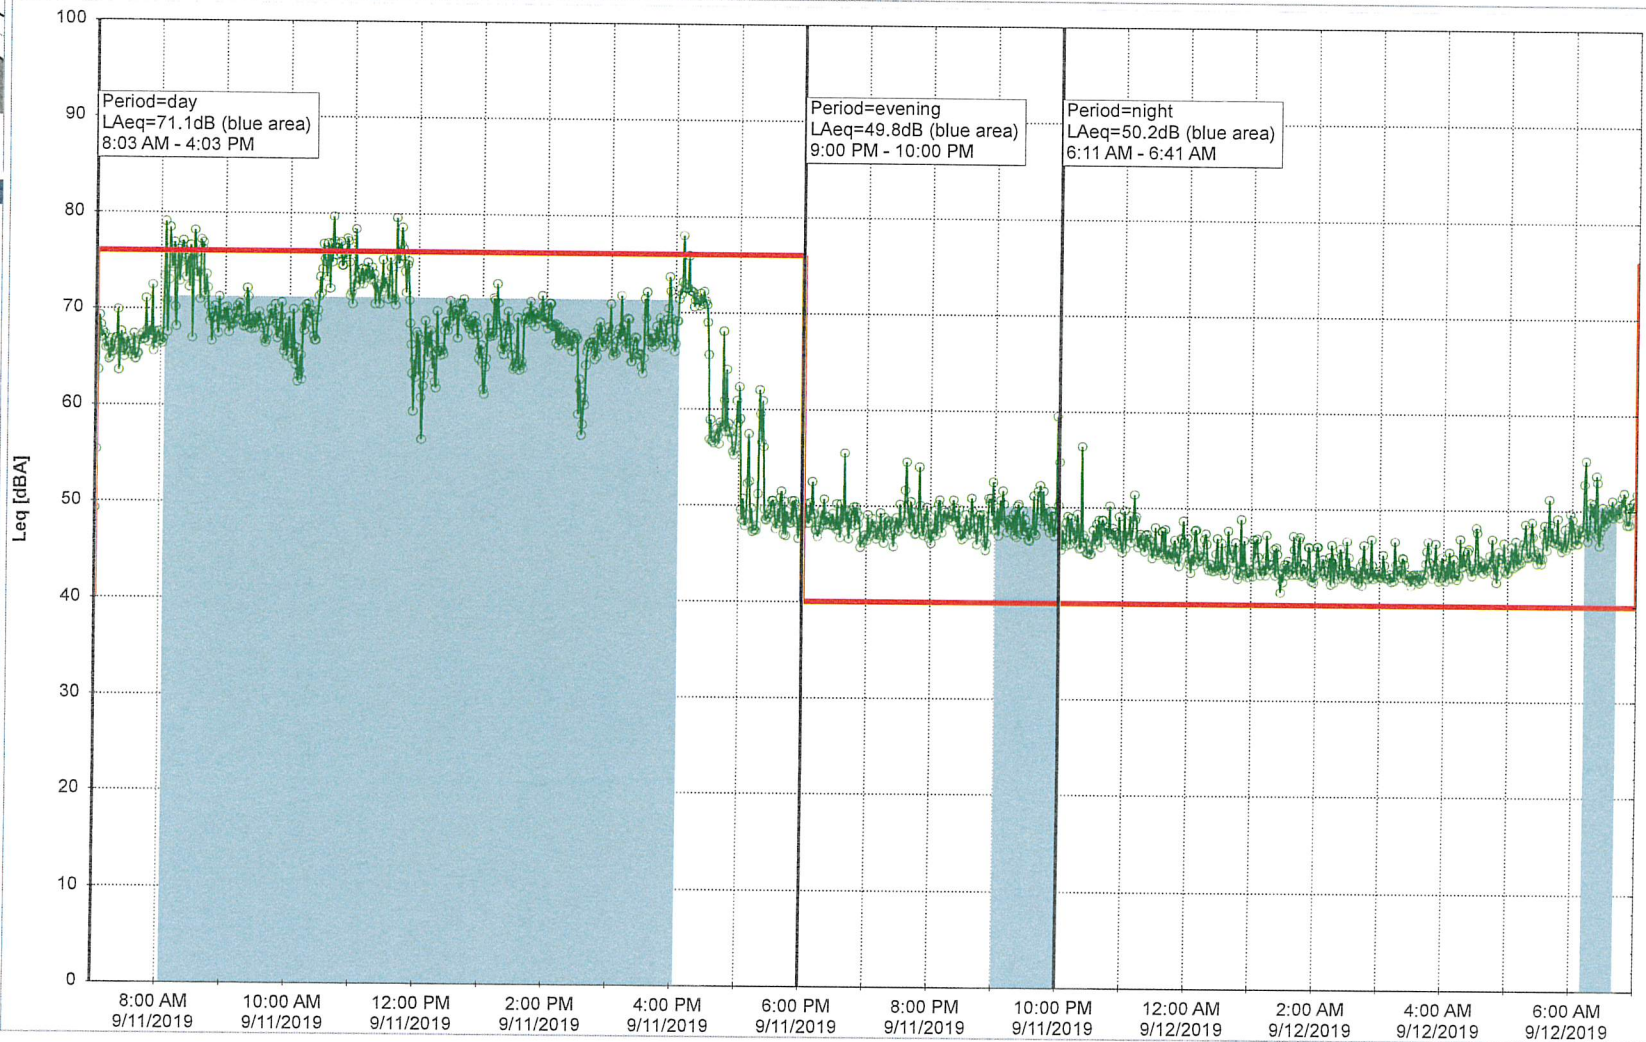

### Noise Time Related Diagram

○○○○ MOP\_NS01

Project: Kronos Sydhavnen  
Construction: Mozarts Plads  
Location: N-V

9/11/2019  
9/12/2019

### Noise Time Related Diagram

MOP\_NS01

Remarks

Project: Kronos Sydhavnen  
Construction: Mozarts Plads  
Location: N-V

9/12/2019  
9/13/2019

Plan View

Remarks

...

### Noise Time Related Diagram

○○○○ MOP\_NS01

Remarks

...

Project: Kronos Sydhavnen  
Construction: Mozarts Plads  
Location: N-V

Plan View

Remarks

...