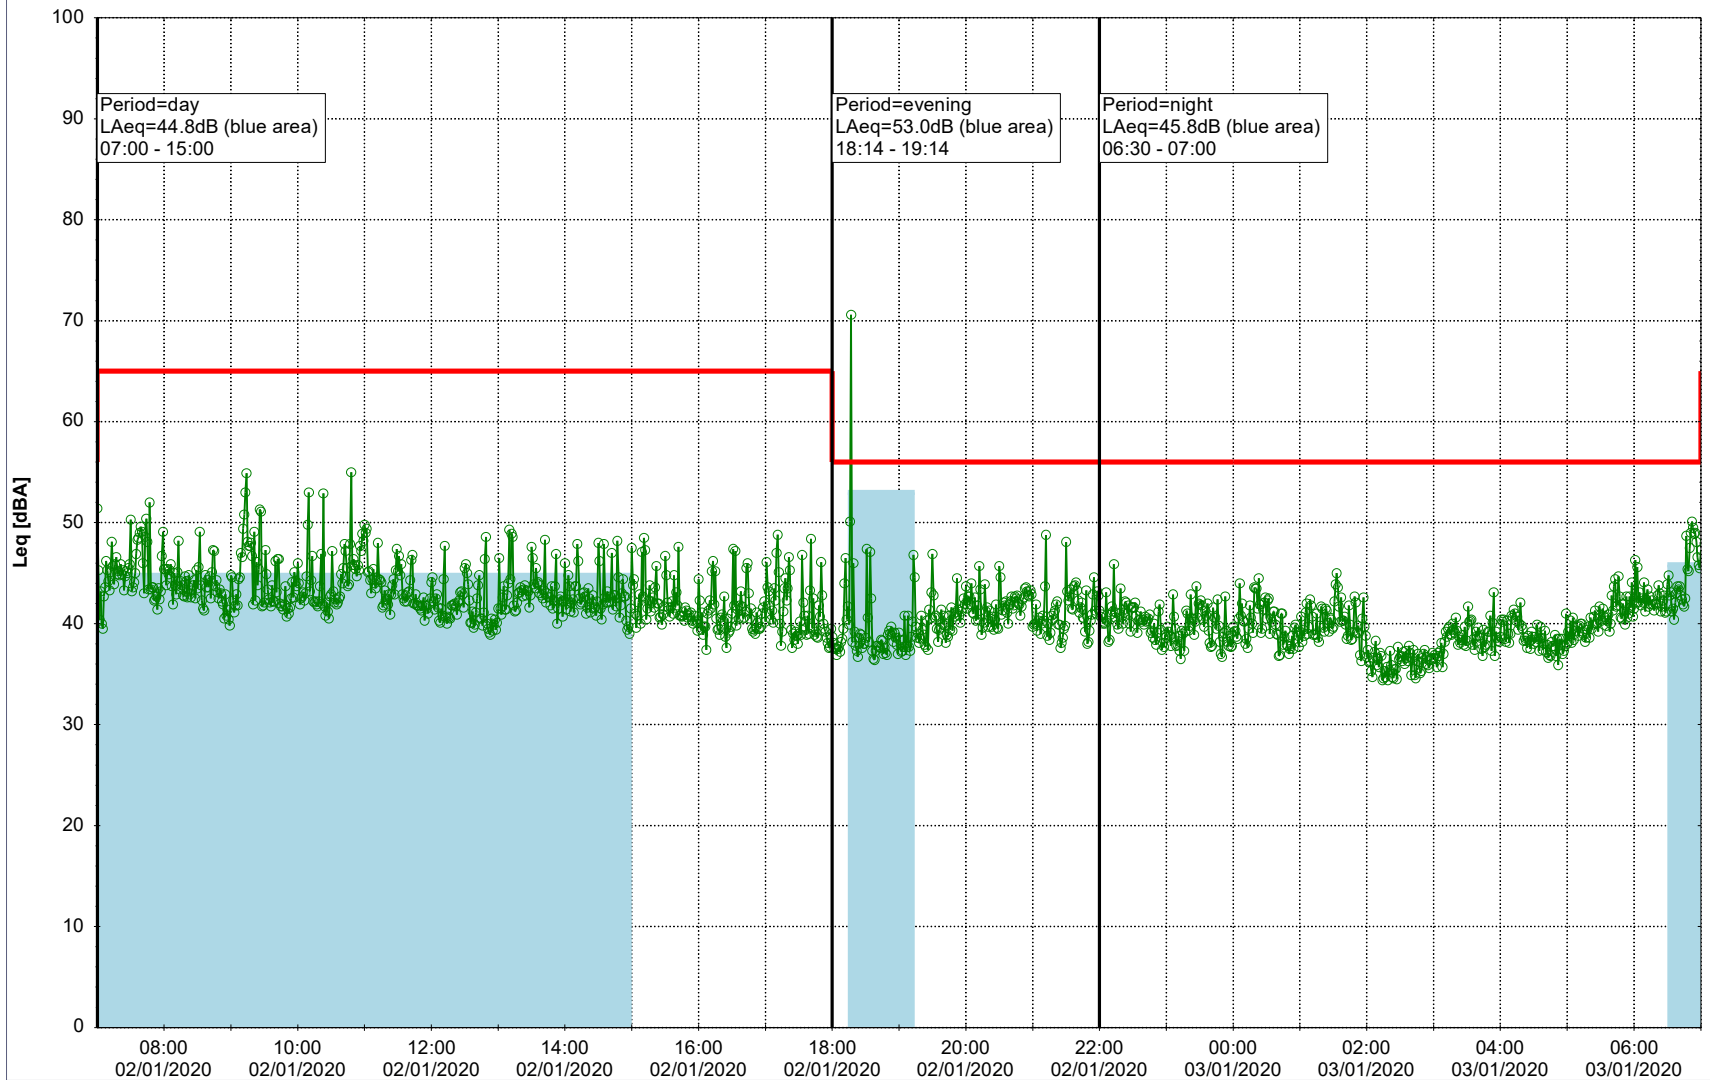

Project: Kronos Sydhavnen  
Construction: Enghave Brygge  
Location: N-V

Plan View

Remarks

...

### Noise Time Related Diagram

02/01/2020  
03/01/2020

○○○○ EBR-OVK\_NS01

**Project:** Kronos Sydhavnen  
**Construction:** Enghave Brygge  
**Location:** N-V

Plan View

Remarks

...

### Noise Time Related Diagram

03/01/2020  
04/01/2020

○○○ EBR-OVK\_NS01

**Project:** Kronos Sydhavnen  
**Construction:** Enghave Brygge  
**Location:** N-V

Plan View

Remarks

...

### Noise Time Related Diagram

04/01/2020  
05/01/2020

○○○ EBR-OVK\_NS01

**Project:** Kronos Sydhavnen  
**Construction:** Enghave Brygge  
**Location:** N-V

05/01/2020  
06/01/2020

Plan View

Remarks

...