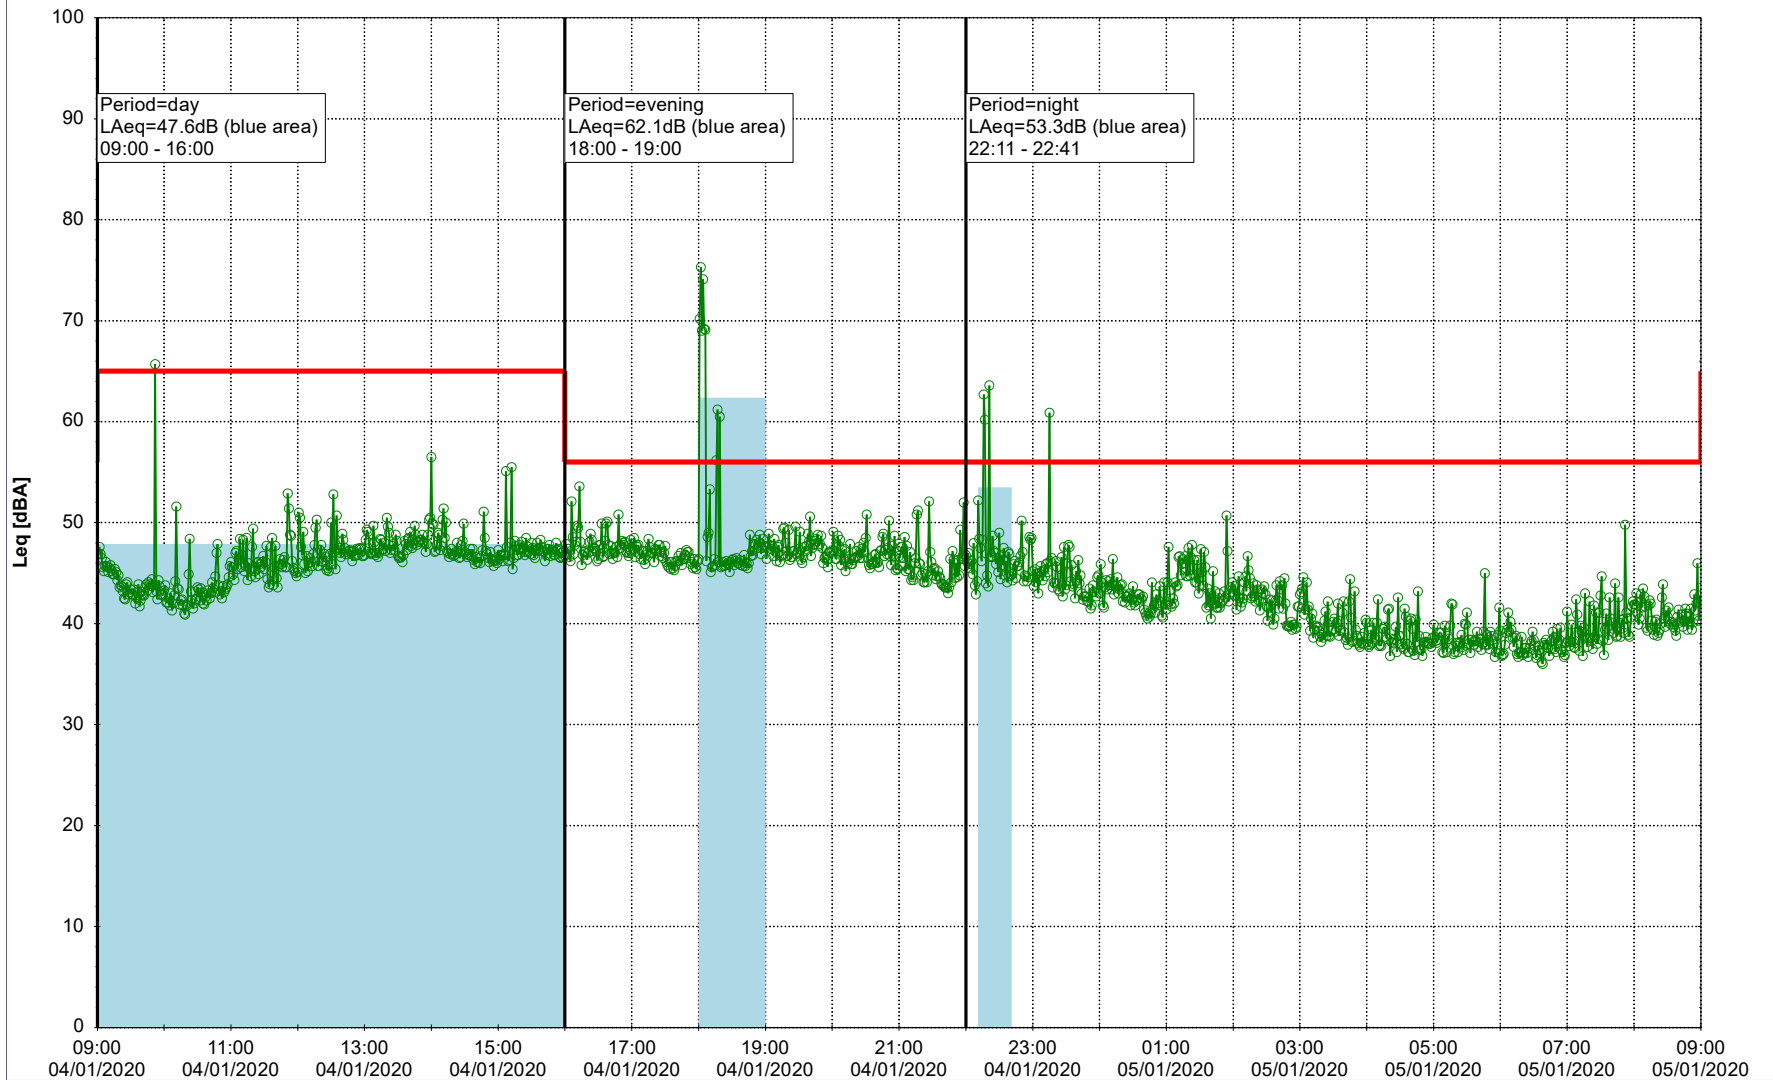

### Noise Time Related Diagram

03/01/2020  
04/01/2020

○○○ EBR-OVK\_NS01

**Project:** Kronos Sydhavnen  
**Construction:** Enghave Brygge  
**Location:** N-V

Plan View

Remarks

...

### Noise Time Related Diagram

04/01/2020  
05/01/2020

○○○ EBR-OVK\_NS01

**Project:** Kronos Sydhavnen  
**Construction:** Enghave Brygge  
**Location:** N-V

05/01/2020  
06/01/2020

Plan View

Remarks

...

### Noise Time Related Diagram

○○○ EBR-OVK\_NS01