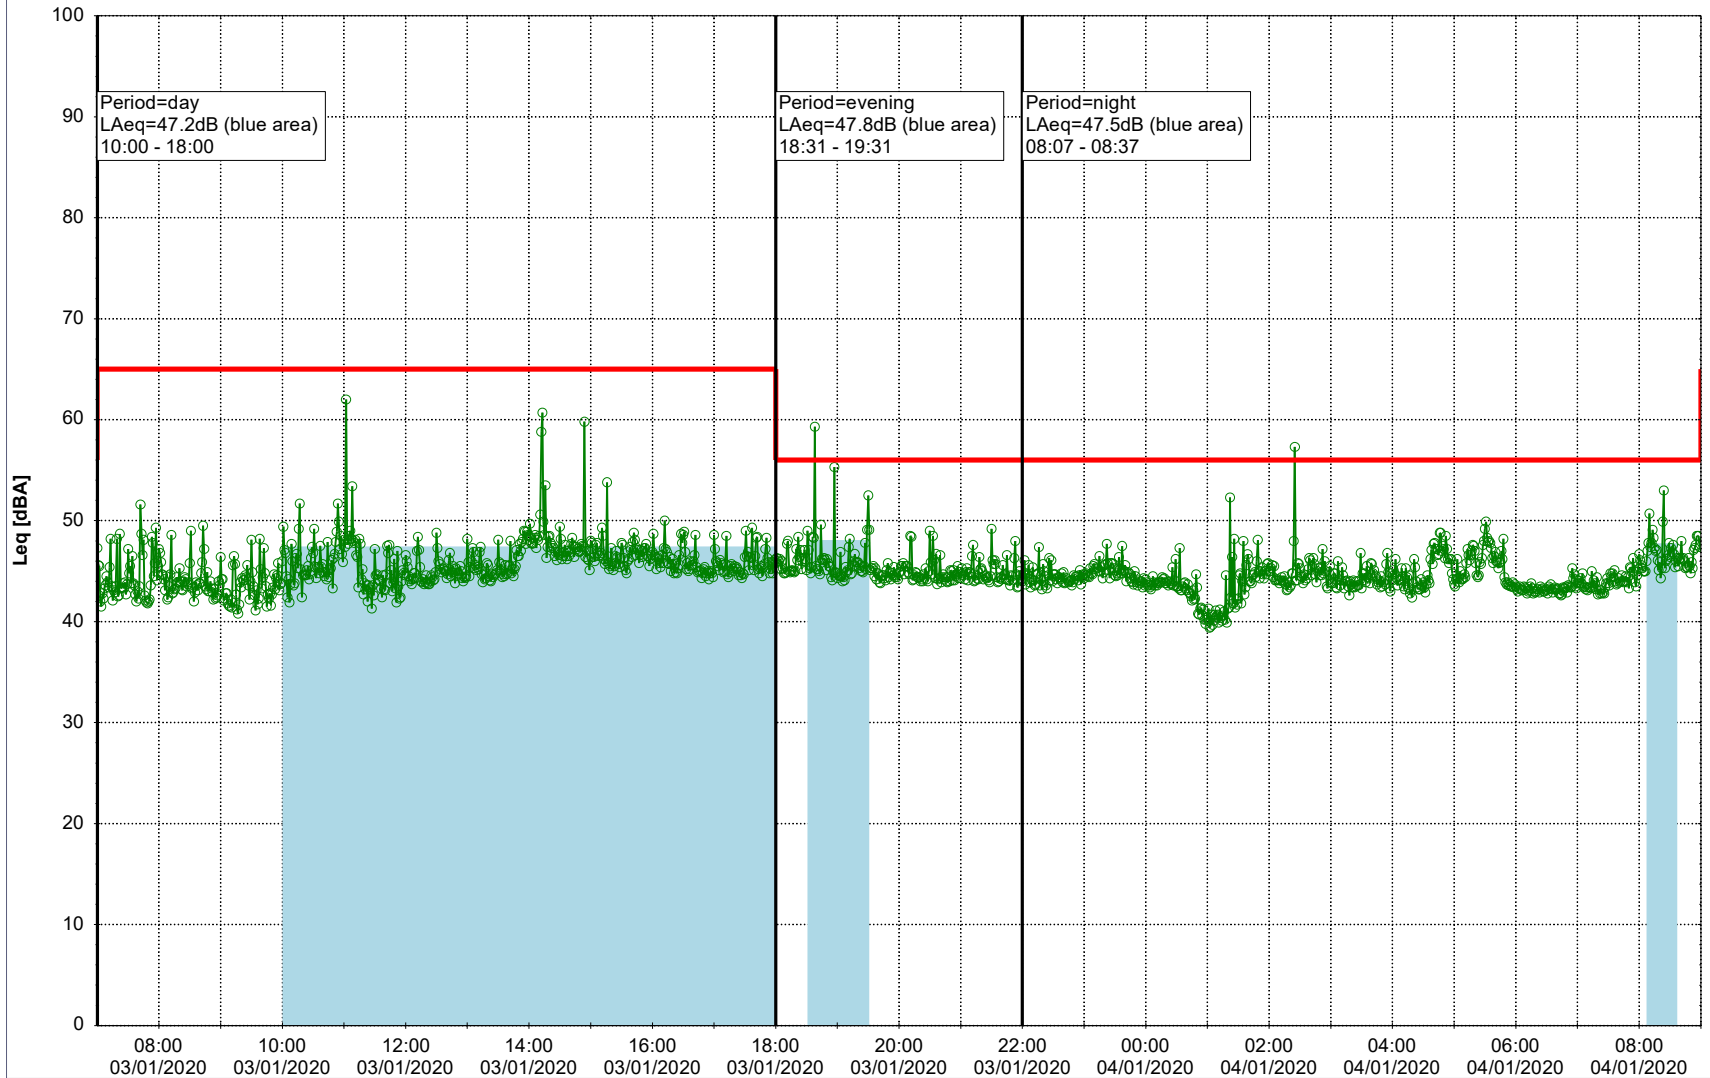

### Noise Time Related Diagram

02/01/2020  
03/01/2020

○○○○ EBR-OVK\_NS01

**Project:** Kronos Sydhavnen  
**Construction:** Enghave Brygge  
**Location:** N-V

Plan View

Remarks

...

### Noise Time Related Diagram

03/01/2020  
04/01/2020

○○○ EBR-OVK\_NS01

**Project:** Kronos Sydhavnen  
**Construction:** Enghave Brygge  
**Location:** N-V

Plan View

Remarks

...

### Noise Time Related Diagram

04/01/2020  
05/01/2020

○○○ EBR-OVK\_NS01

**Project:** Kronos Sydhavnen  
**Construction:** Enghave Brygge  
**Location:** N-V

05/01/2020  
06/01/2020

Plan View

Remarks

...