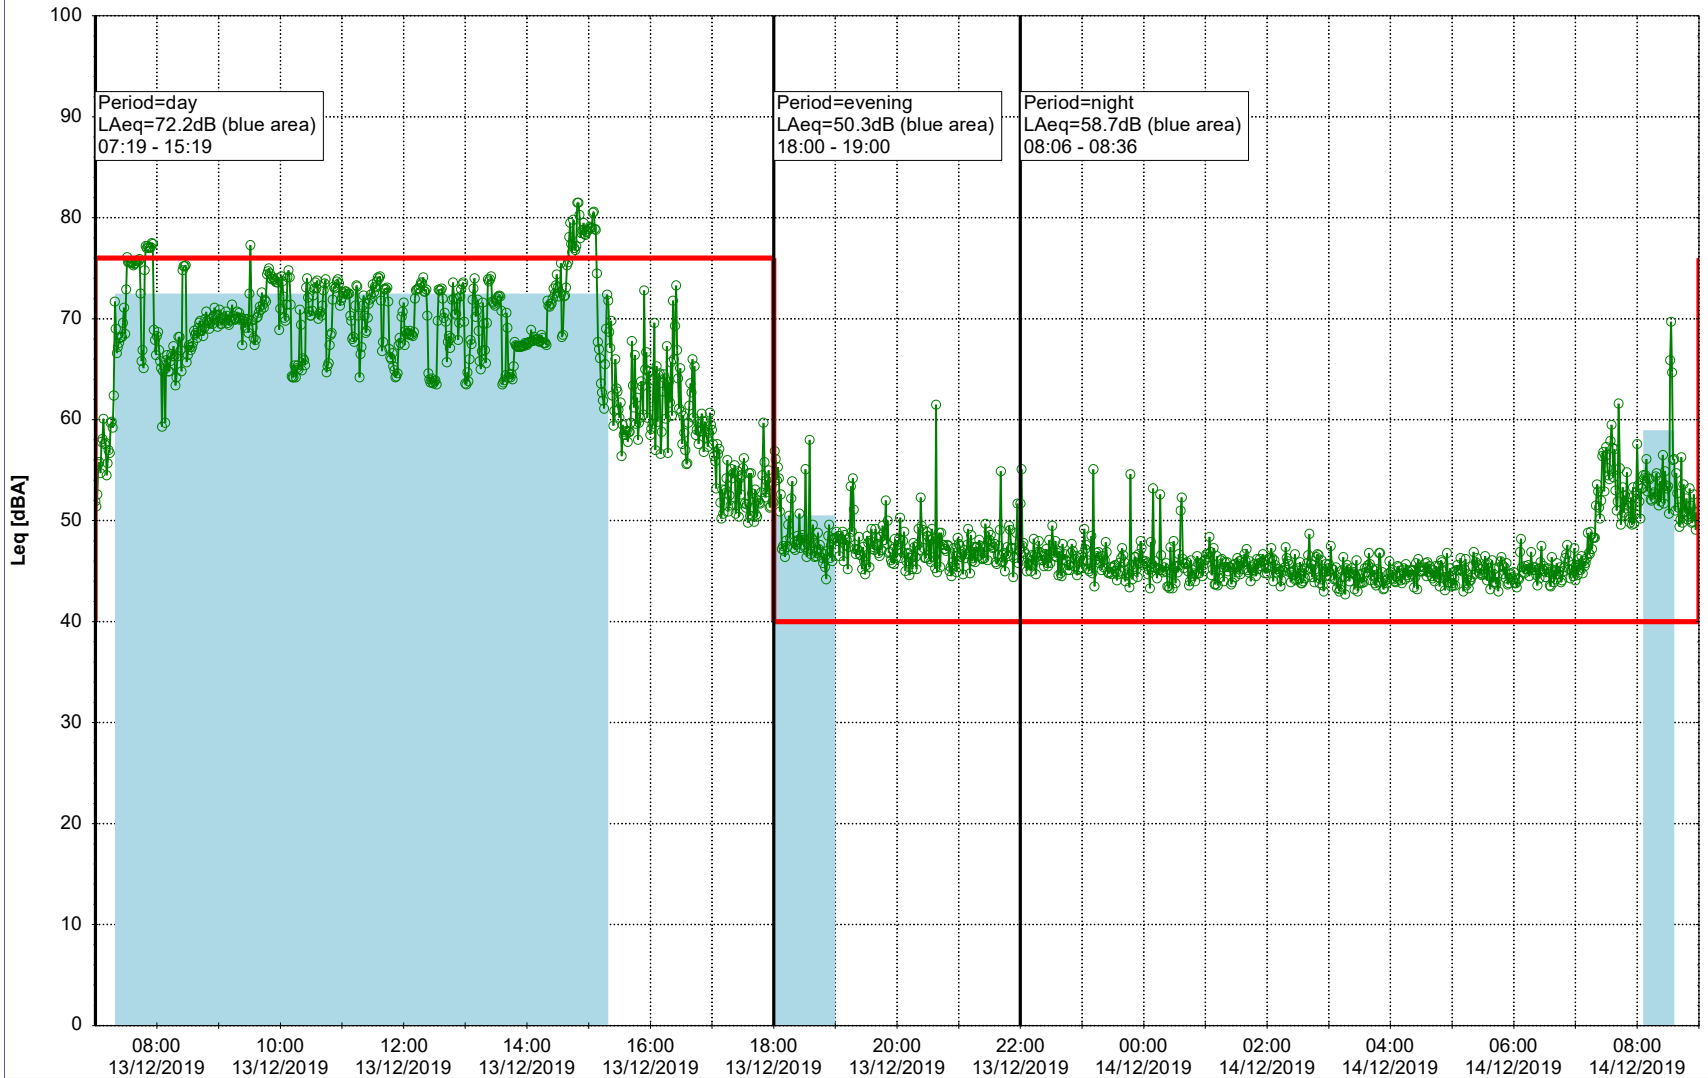

Noise Time Related Diagram

○○○○ MOP_NS01