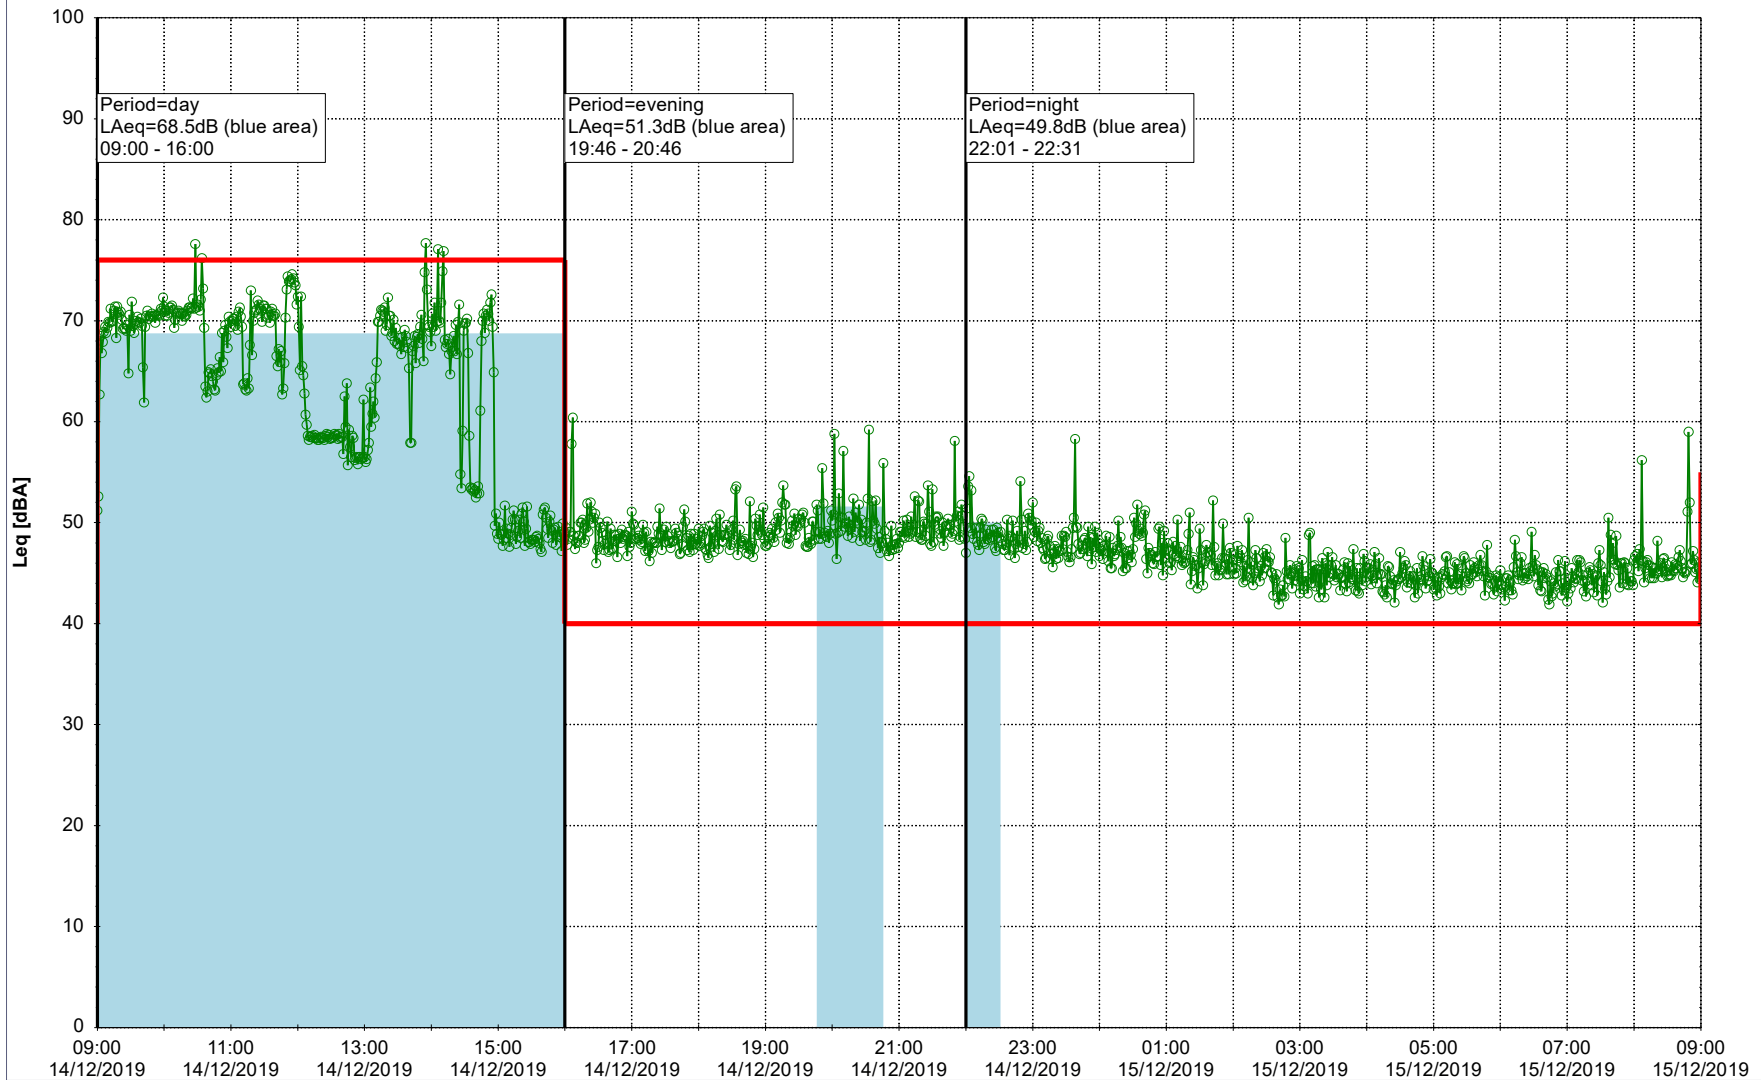

Noise Time Related Diagram

14/12/2019
15/12/2019

○○○○ MOP_NS01