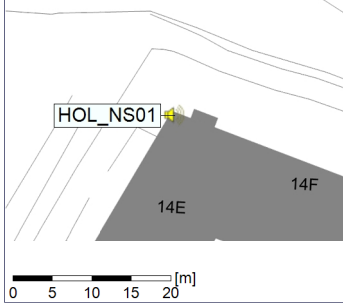

...

Noise Time Related Diagram

05/01/2023
06/01/2023

○○○ HOL_NS01

Project: Kronos Sydhavnen
Construction: Havneholmen
Location: N-V

Plan View

Remarks

...