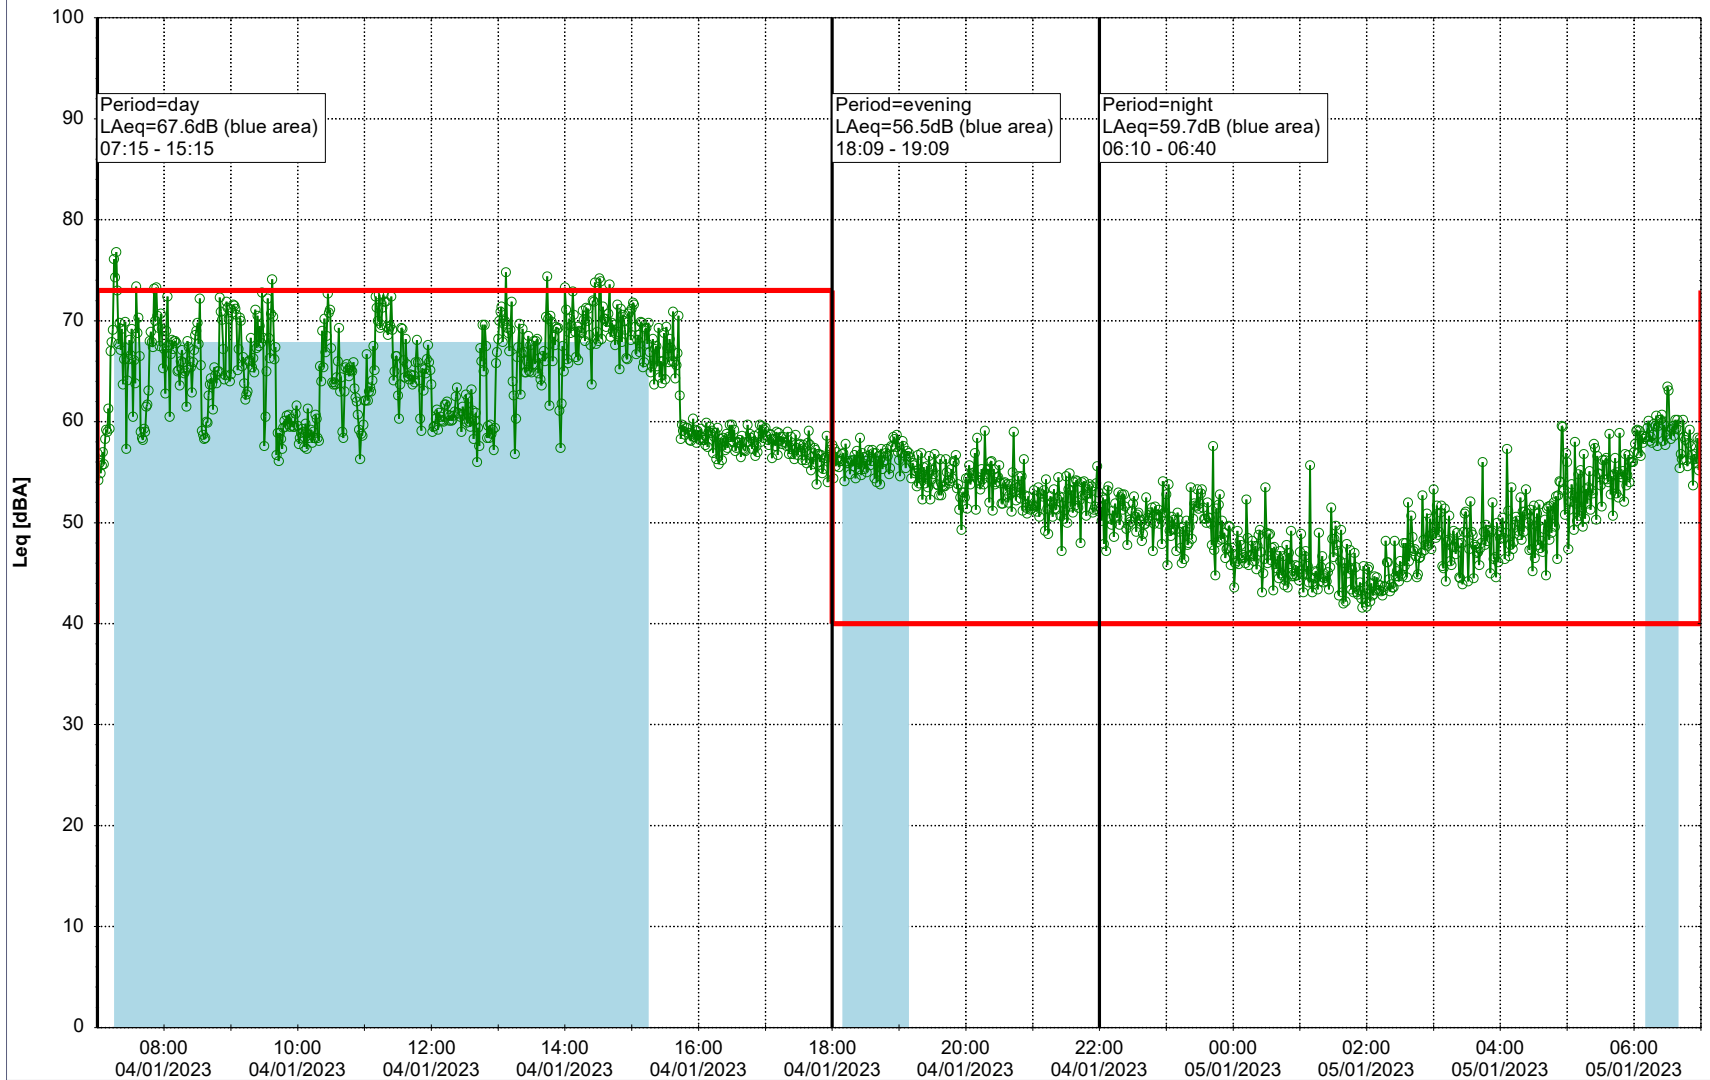

Plan View

Remarks

...

Noise Time Related Diagram

03/01/2023
04/01/2023

○○○ HOL_NS01

Project: Kronos Sydhavnen
Construction: Havneholmen
Location: N-V

Plan View

Remarks

...

Noise Time Related Diagram

04/01/2023
05/01/2023

○ ○ ○ ○ HOL_NS01

Project: Kronos Sydhavnen
Construction: Havneholmen
Location: N-V

Plan View

Remarks

...

Noise Time Related Diagram

05/01/2023
06/01/2023

○○○ HOL_NS01

Project: Kronos Sydhavnen
Construction: Havneholmen
Location: N-V

Plan View

Remarks

...

Noise Time Related Diagram

06/01/2023
07/01/2023

○ ○ ○ ○ HOL_NS01

Project: Kronos Sydhavnen
Construction: Havneholmen
Location: N-V

Plan View

Remarks

...

Noise Time Related Diagram