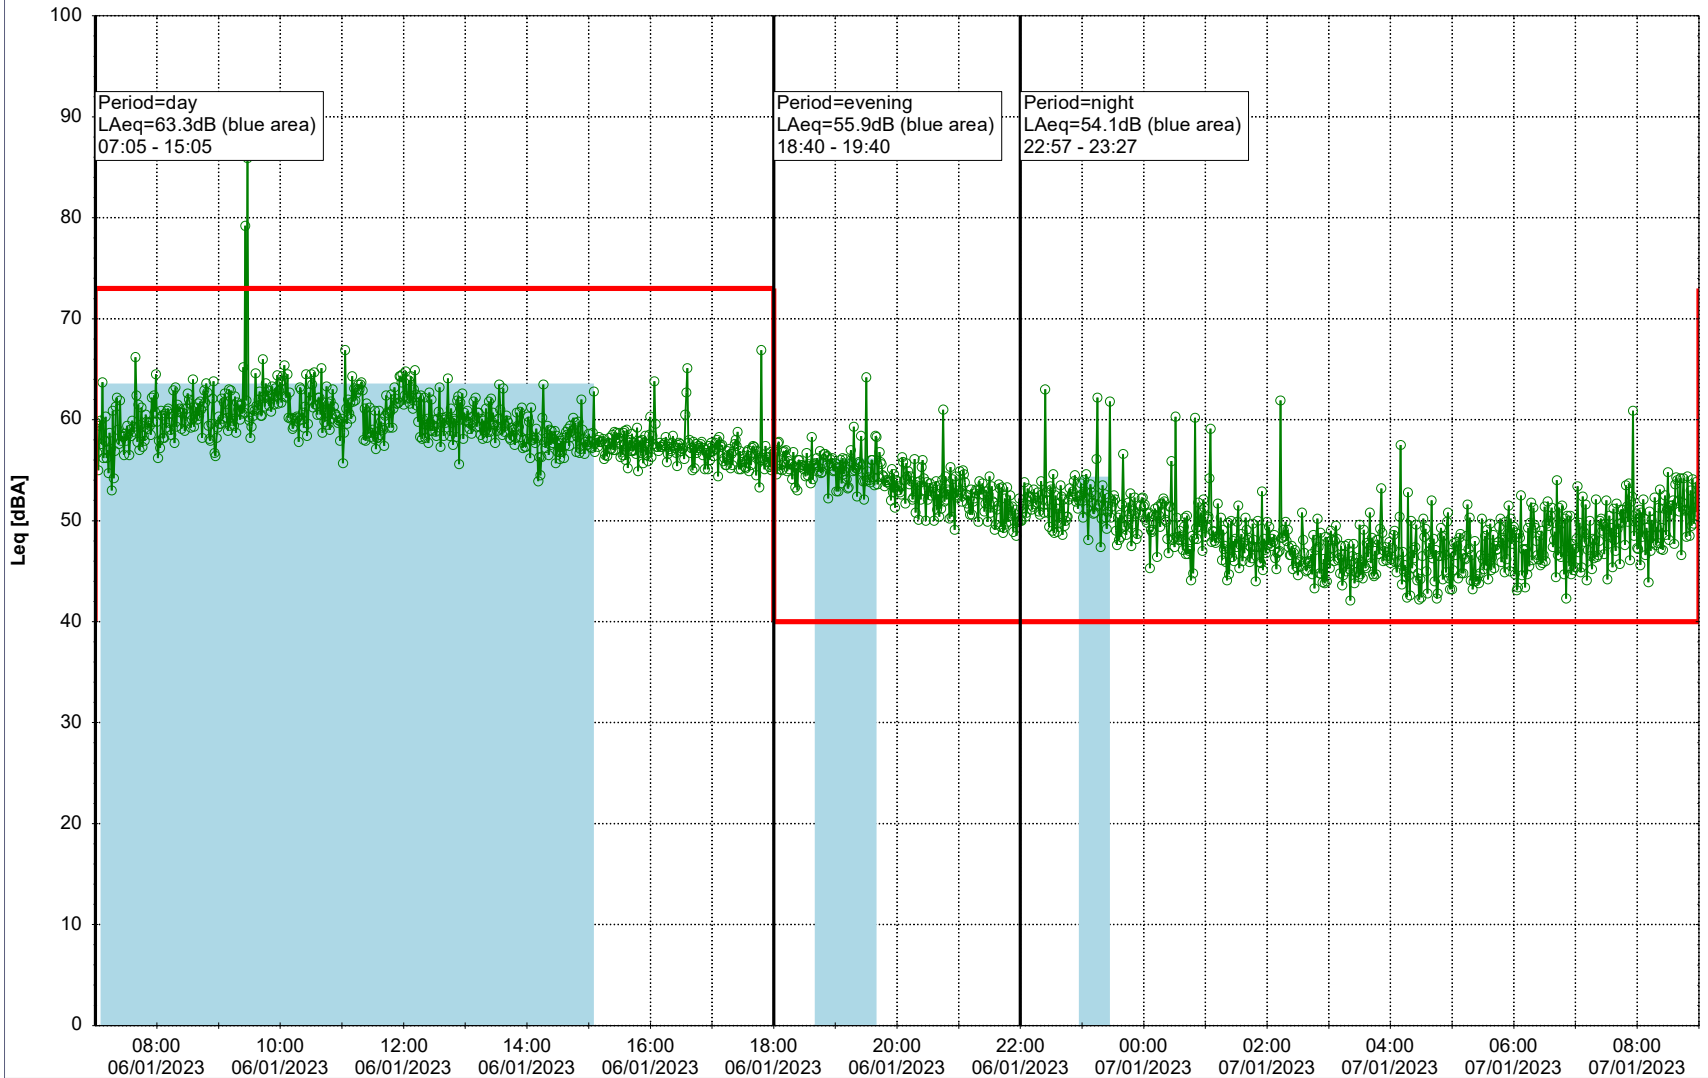

...

Noise Time Related Diagram

05/01/2023
06/01/2023

○○○ HOL_NS01

Project: Kronos Sydhavnen
Construction: Havneholmen
Location: N-V

Plan View

Remarks

...

Noise Time Related Diagram

06/01/2023
07/01/2023

○ ○ ○ ○ HOL_NS01

Project: Kronos Sydhavnen
Construction: Havneholmen
Location: N-V

Plan View

Remarks

...

Noise Time Related Diagram