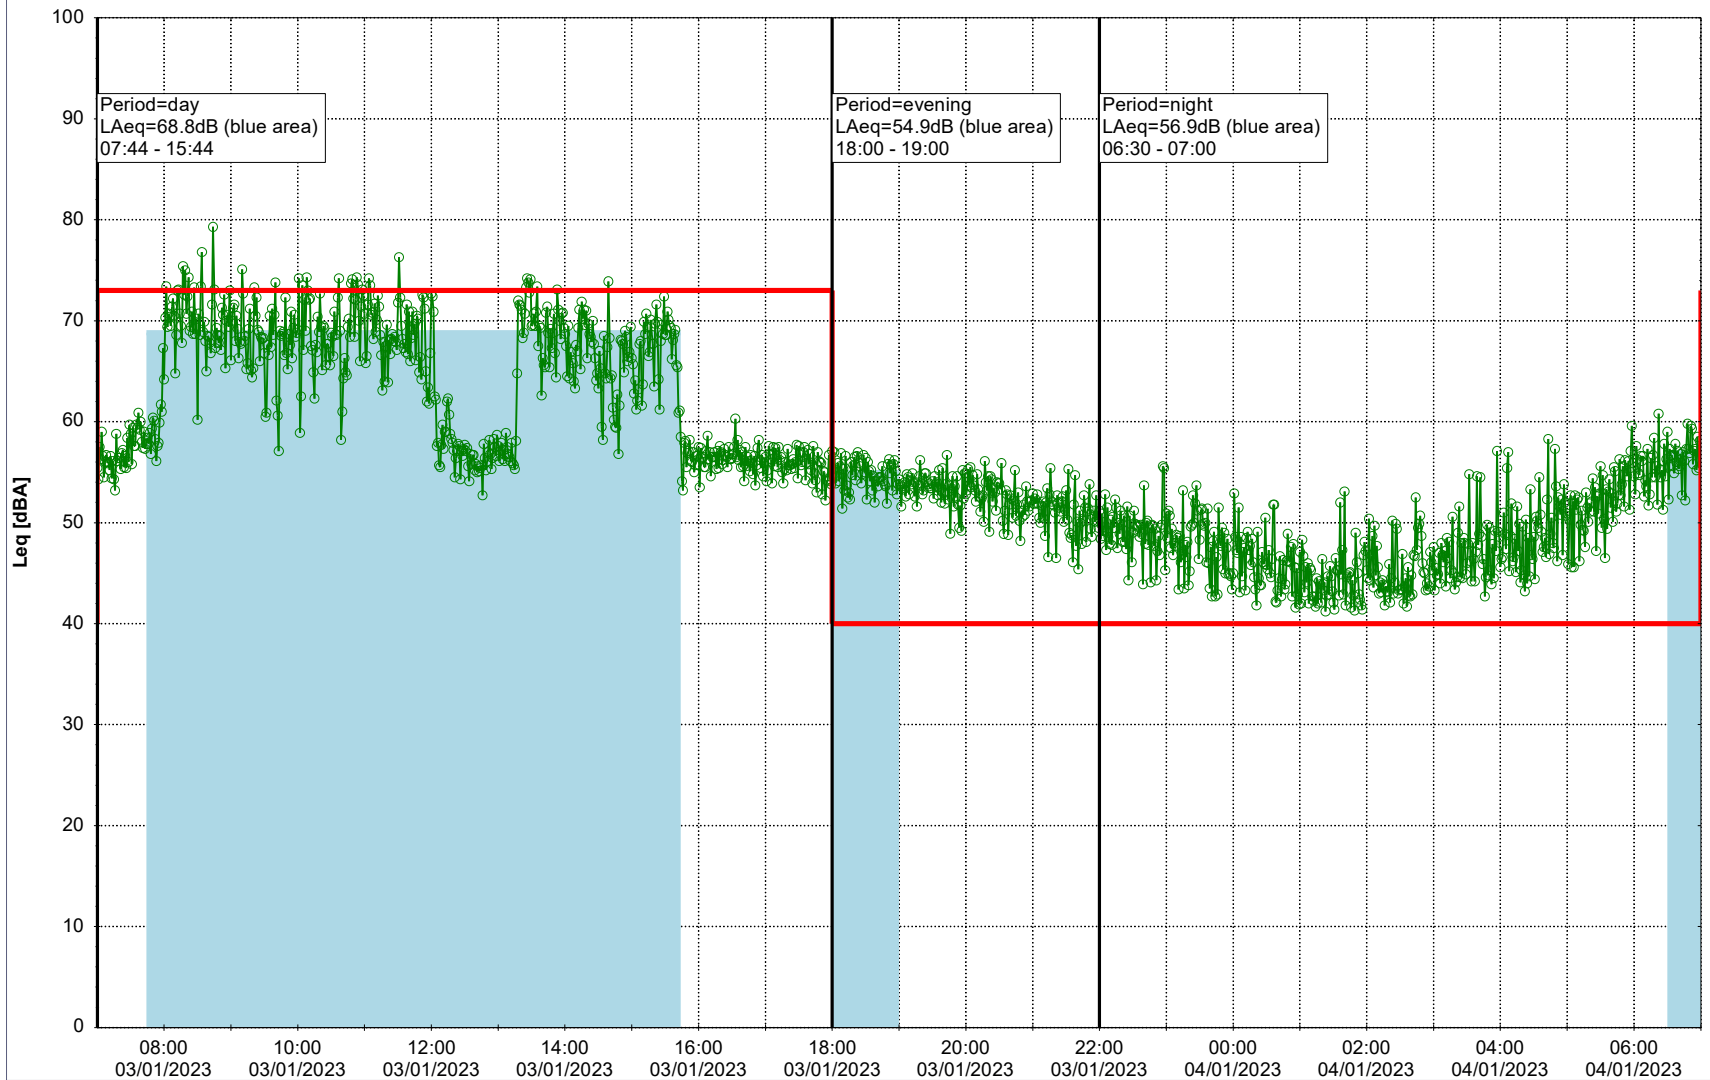

Plan View

Remarks

...

Noise Time Related Diagram

03/01/2023
04/01/2023

○○○ HOL_NS01

Project: Kronos Sydhavnen
Construction: Havneholmen
Location: N-V

Plan View

Remarks

...

Noise Time Related Diagram

04/01/2023
05/01/2023

○ ○ ○ ○ HOL_NS01

Project: Kronos Sydhavnen
Construction: Havneholmen
Location: N-V

Plan View

Remarks

...

Noise Time Related Diagram

05/01/2023
06/01/2023

○○○ HOL_NS01

Project: Kronos Sydhavnen
Construction: Havneholmen
Location: N-V

Plan View

Remarks

...

Noise Time Related Diagram

06/01/2023
07/01/2023

○ ○ ○ ○ HOL_NS01

Project: Kronos Sydhavnen
Construction: Havneholmen
Location: N-V

Plan View

Remarks

...

Noise Time Related Diagram