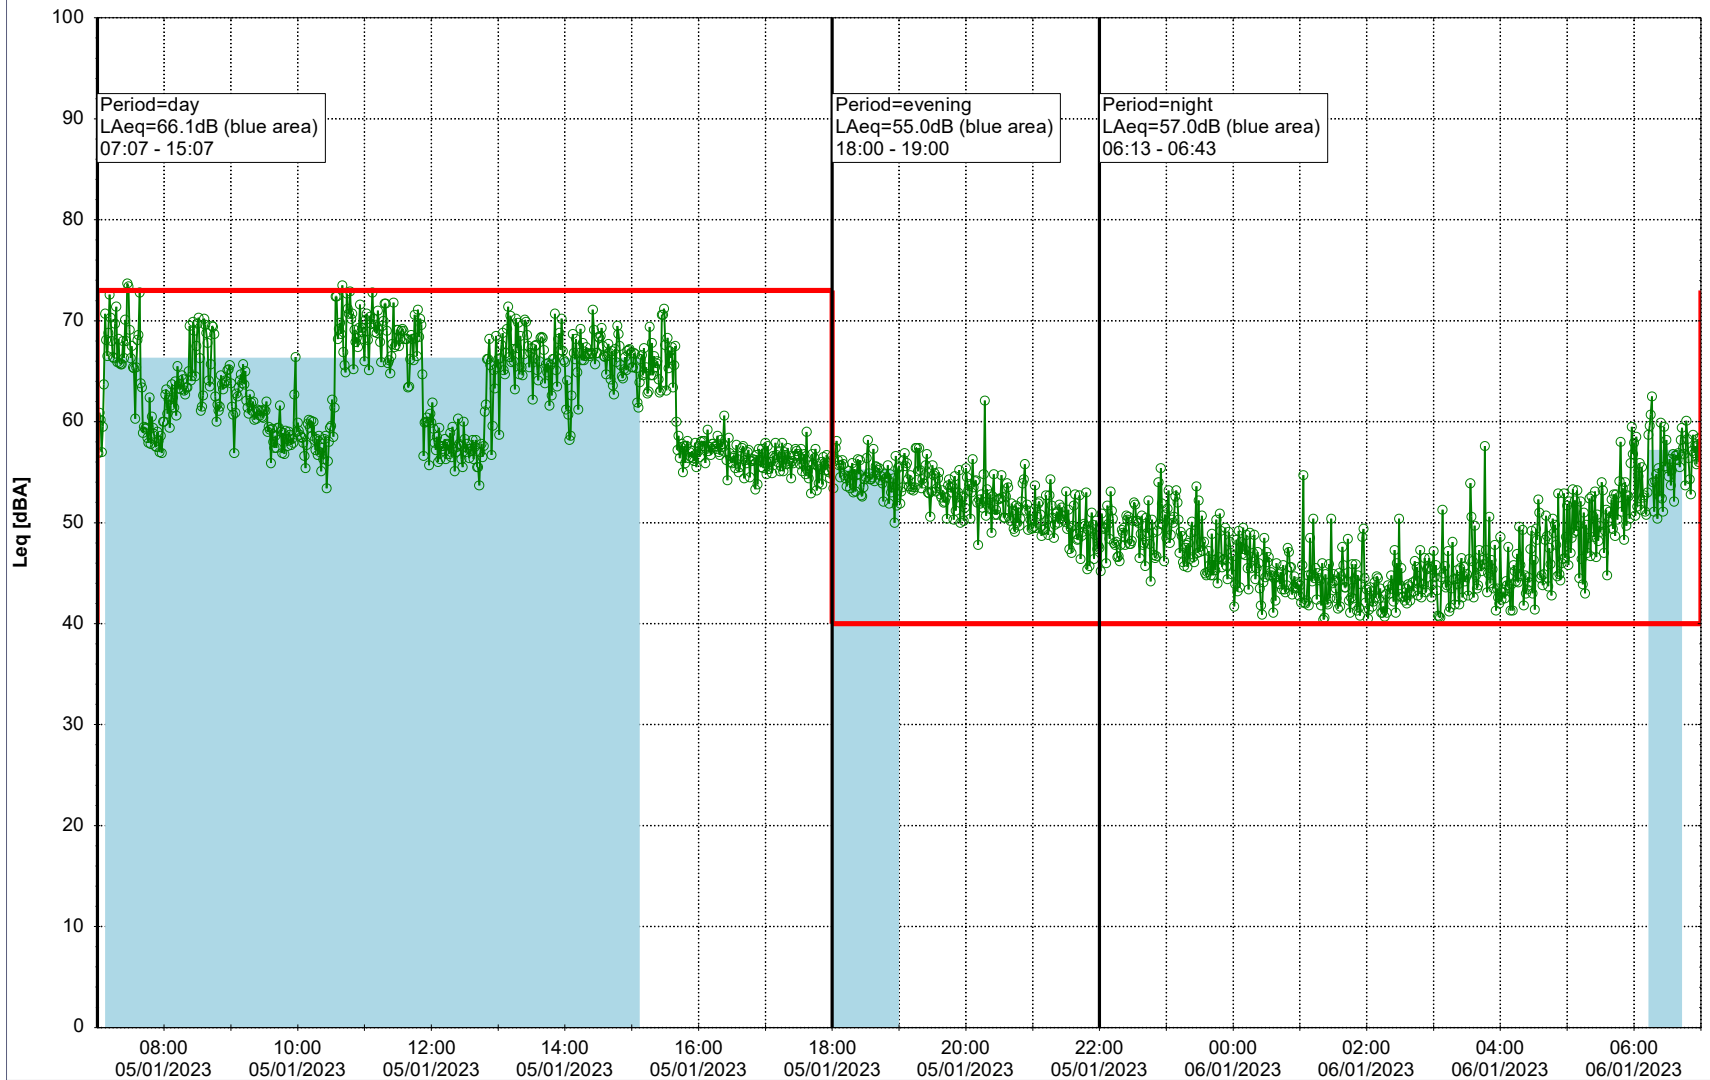

Remarks

...

Noise Time Related Diagram

04/01/2023
05/01/2023

○ ○ ○ ○ HOL_NS01

Project: Kronos Sydhavnen
Construction: Havneholmen
Location: N-V

Plan View

Remarks

...

Noise Time Related Diagram

05/01/2023
06/01/2023

○○○ HOL_NS01

Project: Kronos Sydhavnen
Construction: Havneholmen
Location: N-V

Plan View

Remarks

...

Noise Time Related Diagram

06/01/2023
07/01/2023

○ ○ ○ ○ HOL_NS01

Project: Kronos Sydhavnen
Construction: Havneholmen
Location: N-V

Plan View

Remarks

...

Noise Time Related Diagram