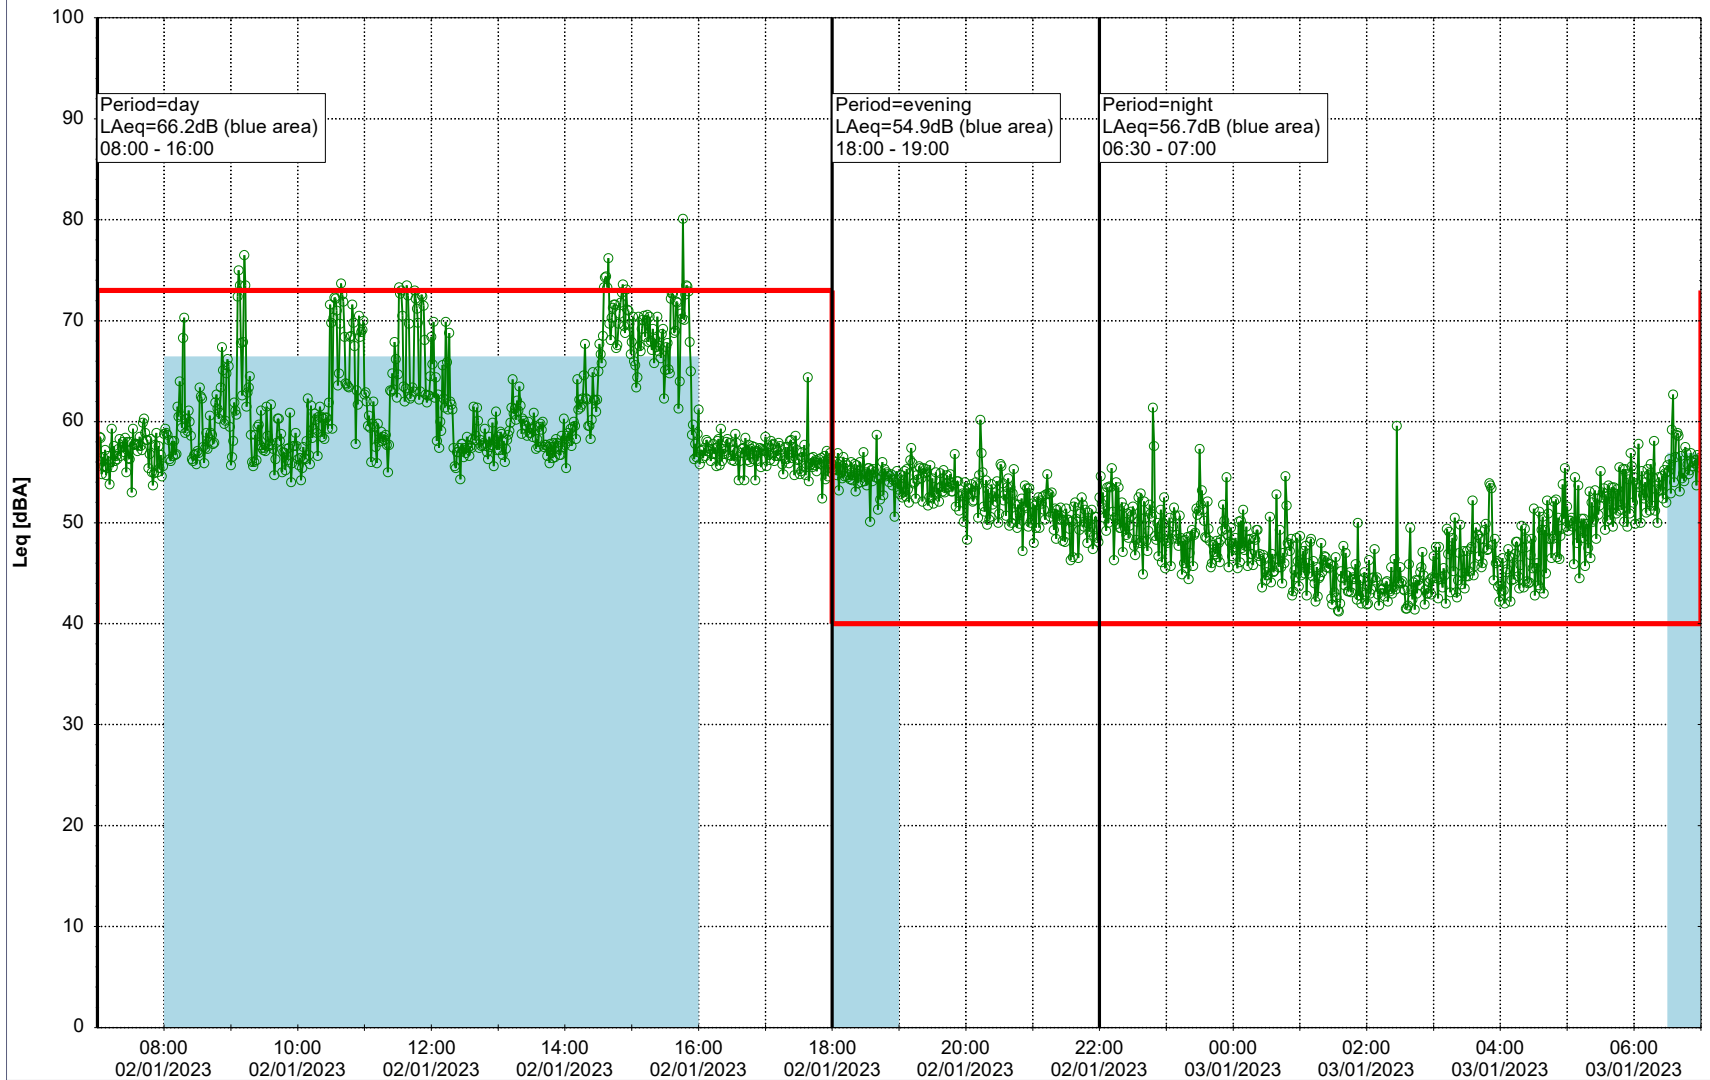

Project: Kronos Sydhavnen
Construction: Havneholmen
Location: N-V

Plan View

Remarks

...

Noise Time Related Diagram

02/01/2023
03/01/2023

○ ○ ○ ○ HOL_NS01

Project: Kronos Sydhavnen
Construction: Havneholmen
Location: N-V

Plan View

Remarks

...

Noise Time Related Diagram

03/01/2023
04/01/2023

○○○ HOL_NS01

Project: Kronos Sydhavnen
Construction: Havneholmen
Location: N-V

Plan View

Remarks

...

Noise Time Related Diagram

04/01/2023
05/01/2023

○ ○ ○ ○ HOL_NS01

Project: Kronos Sydhavnen
Construction: Havneholmen
Location: N-V

Plan View

Remarks

Noise Time Related Diagram

06/01/2023
07/01/2023

○ ○ ○ ○ HOL_NS01

Project: Kronos Sydhavnen
Construction: Havneholmen
Location: N-V

Plan View

Remarks

...

Noise Time Related Diagram