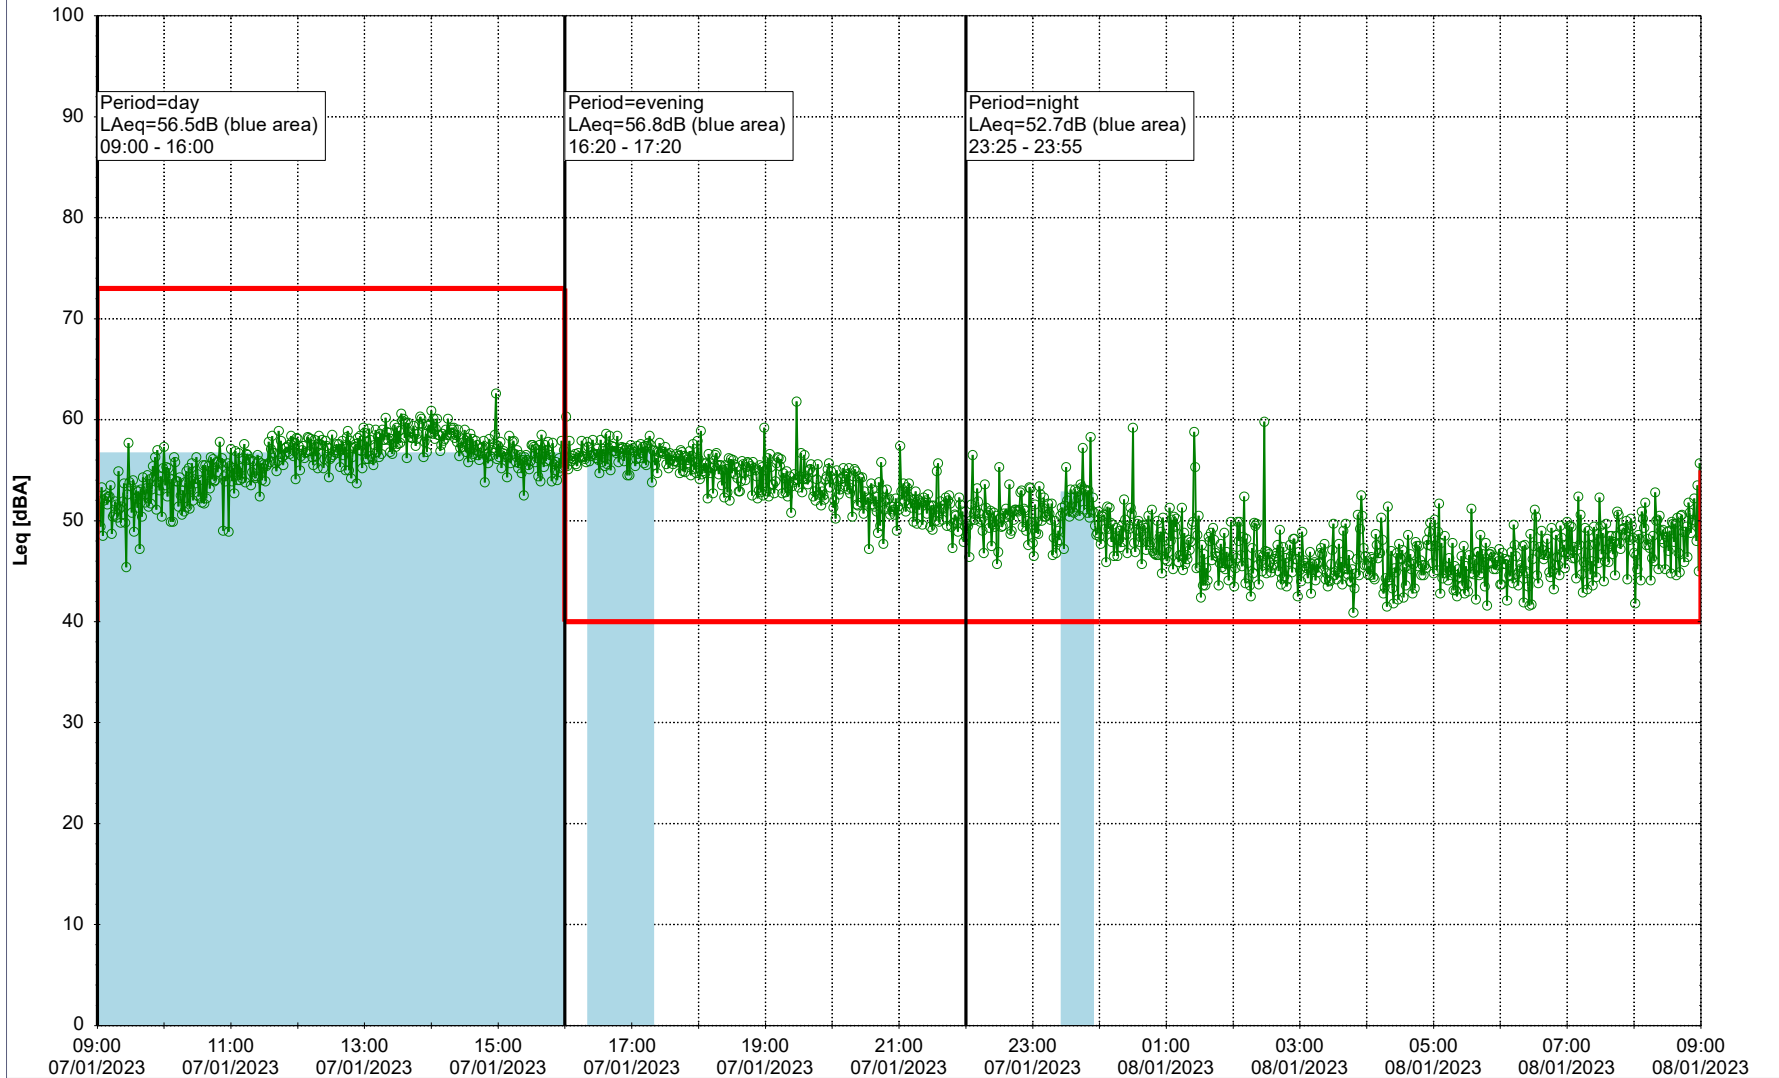

Noise Time Related Diagram

06/01/2023
07/01/2023

○ ○ ○ ○ HOL_NS01

Project: Kronos Sydhavnen
Construction: Havneholmen
Location: N-V

Plan View

Remarks

...

Noise Time Related Diagram

07/01/2023
08/01/2023

○ ○ ○ ○ HOL_NS01

Project: Kronos Sydhavnen
Construction: Havneholmen
Location: N-V

Plan View

Remarks

...

Noise Time Related Diagram

08/01/2023
09/01/2023