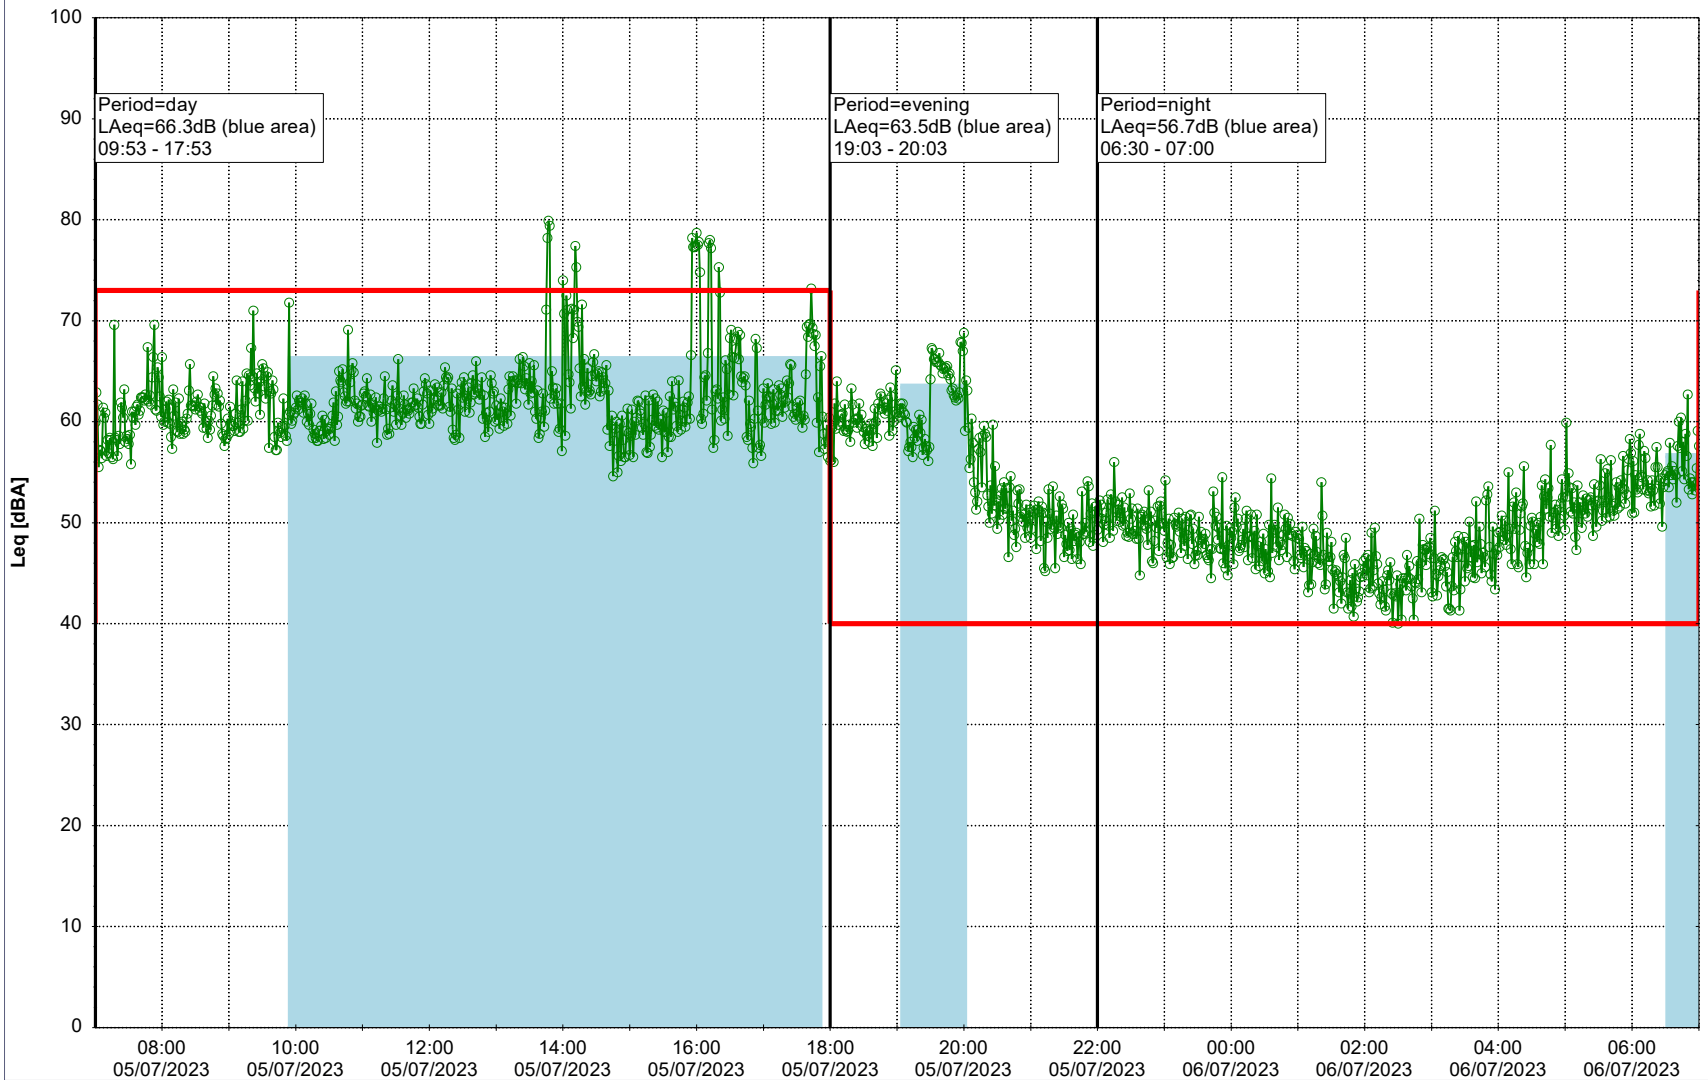

Plan View

Remarks

...

Noise Time Related Diagram

04/07/2023
05/07/2023

○ ○ ○ ○ HOL_NS01

Project: Kronos Sydhavnen
Construction: Havneholmen
Location: N-V

Plan View

Remarks

...

Noise Time Related Diagram

05/07/2023
06/07/2023

○ ○ ○ ○ HOL_NS01

Project: Kronos Sydhavnen
Construction: Havneholmen
Location: N-V

Plan View

Remarks

...

Noise Time Related Diagram

06/07/2023
07/07/2023

○ ○ ○ ○ HOL_NS01

Project: Kronos Sydhavnen
Construction: Havneholmen
Location: N-V

Plan View

Remarks

...

Noise Time Related Diagram

07/07/2023
08/07/2023

○ ○ ○ ○ HOL_NS01

Project: Kronos Sydhavnen
Construction: Havneholmen
Location: N-V

Plan View

Remarks

...

Noise Time Related Diagram