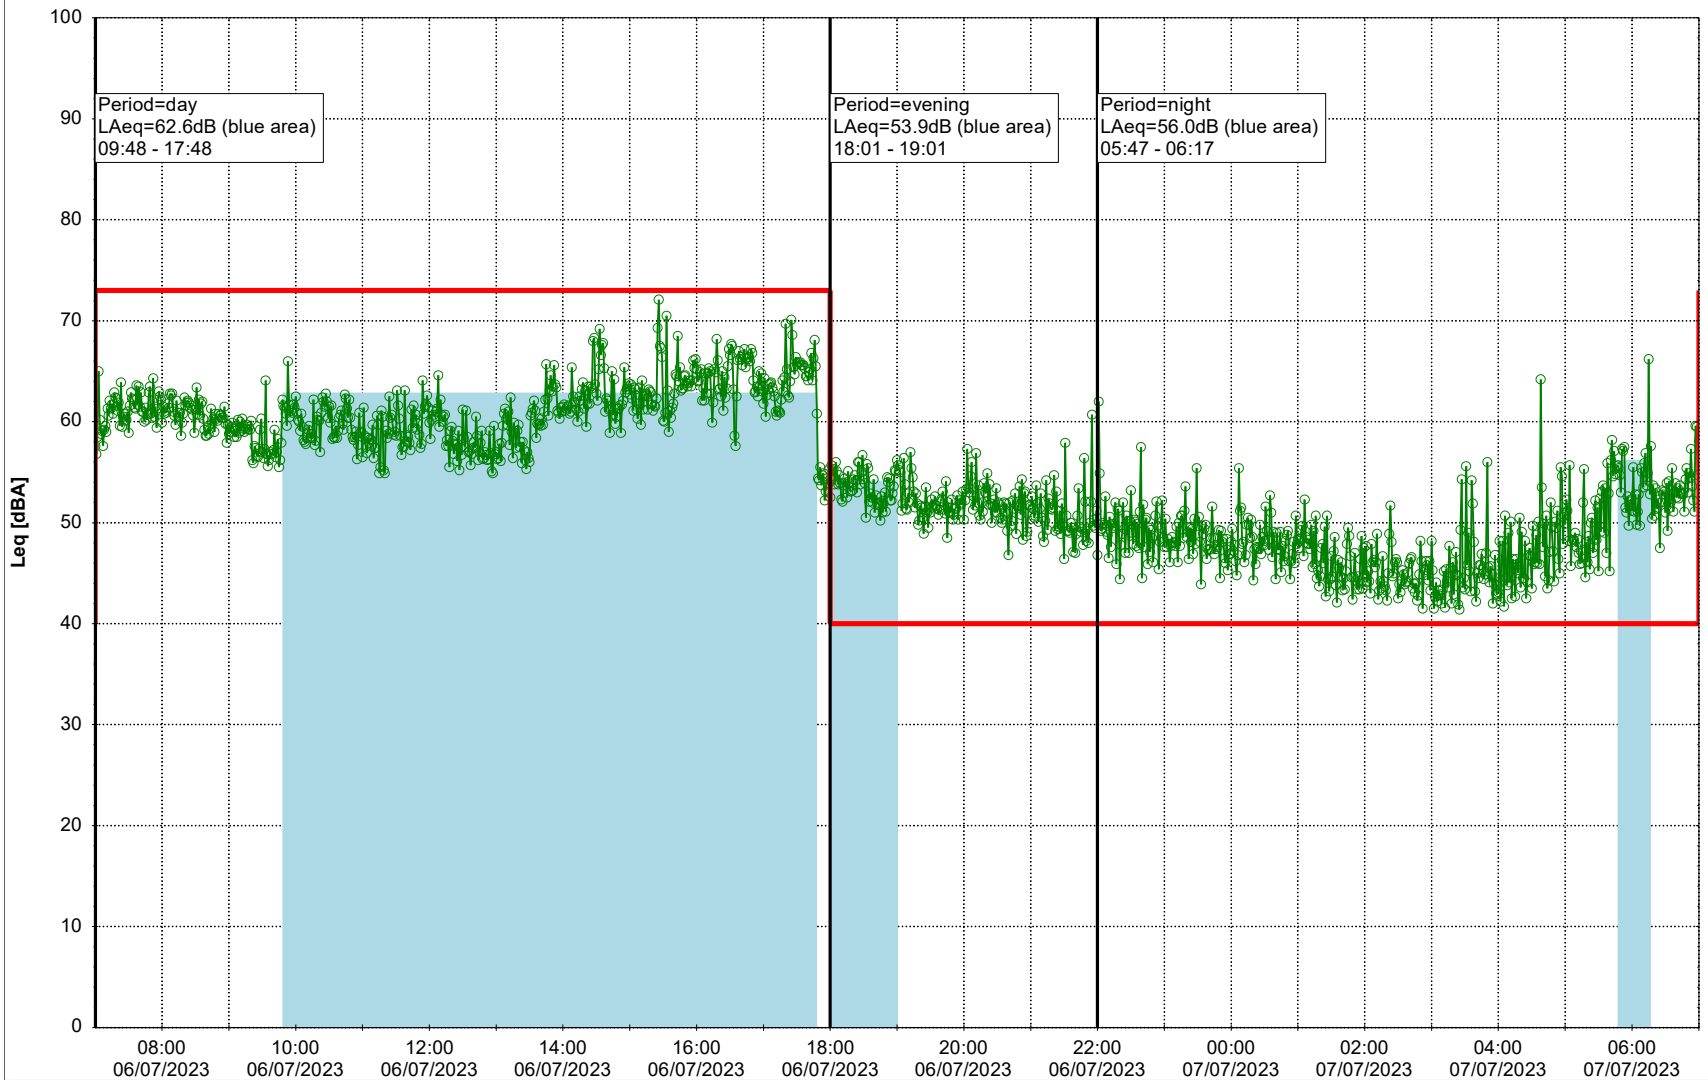

Remarks

...

Noise Time Related Diagram

05/07/2023
06/07/2023

○ ○ ○ ○ HOL_NS01

Project: Kronos Sydhavnen
Construction: Havneholmen
Location: N-V

Plan View

Remarks

...

Noise Time Related Diagram

06/07/2023
07/07/2023

○ ○ ○ ○ HOL_NS01

Project: Kronos Sydhavnen
Construction: Havneholmen
Location: N-V

Plan View

Remarks

...

Noise Time Related Diagram

07/07/2023
08/07/2023

○ ○ ○ ○ HOL_NS01

Project: Kronos Sydhavnen
Construction: Havneholmen
Location: N-V

Plan View

Remarks

...

Noise Time Related Diagram