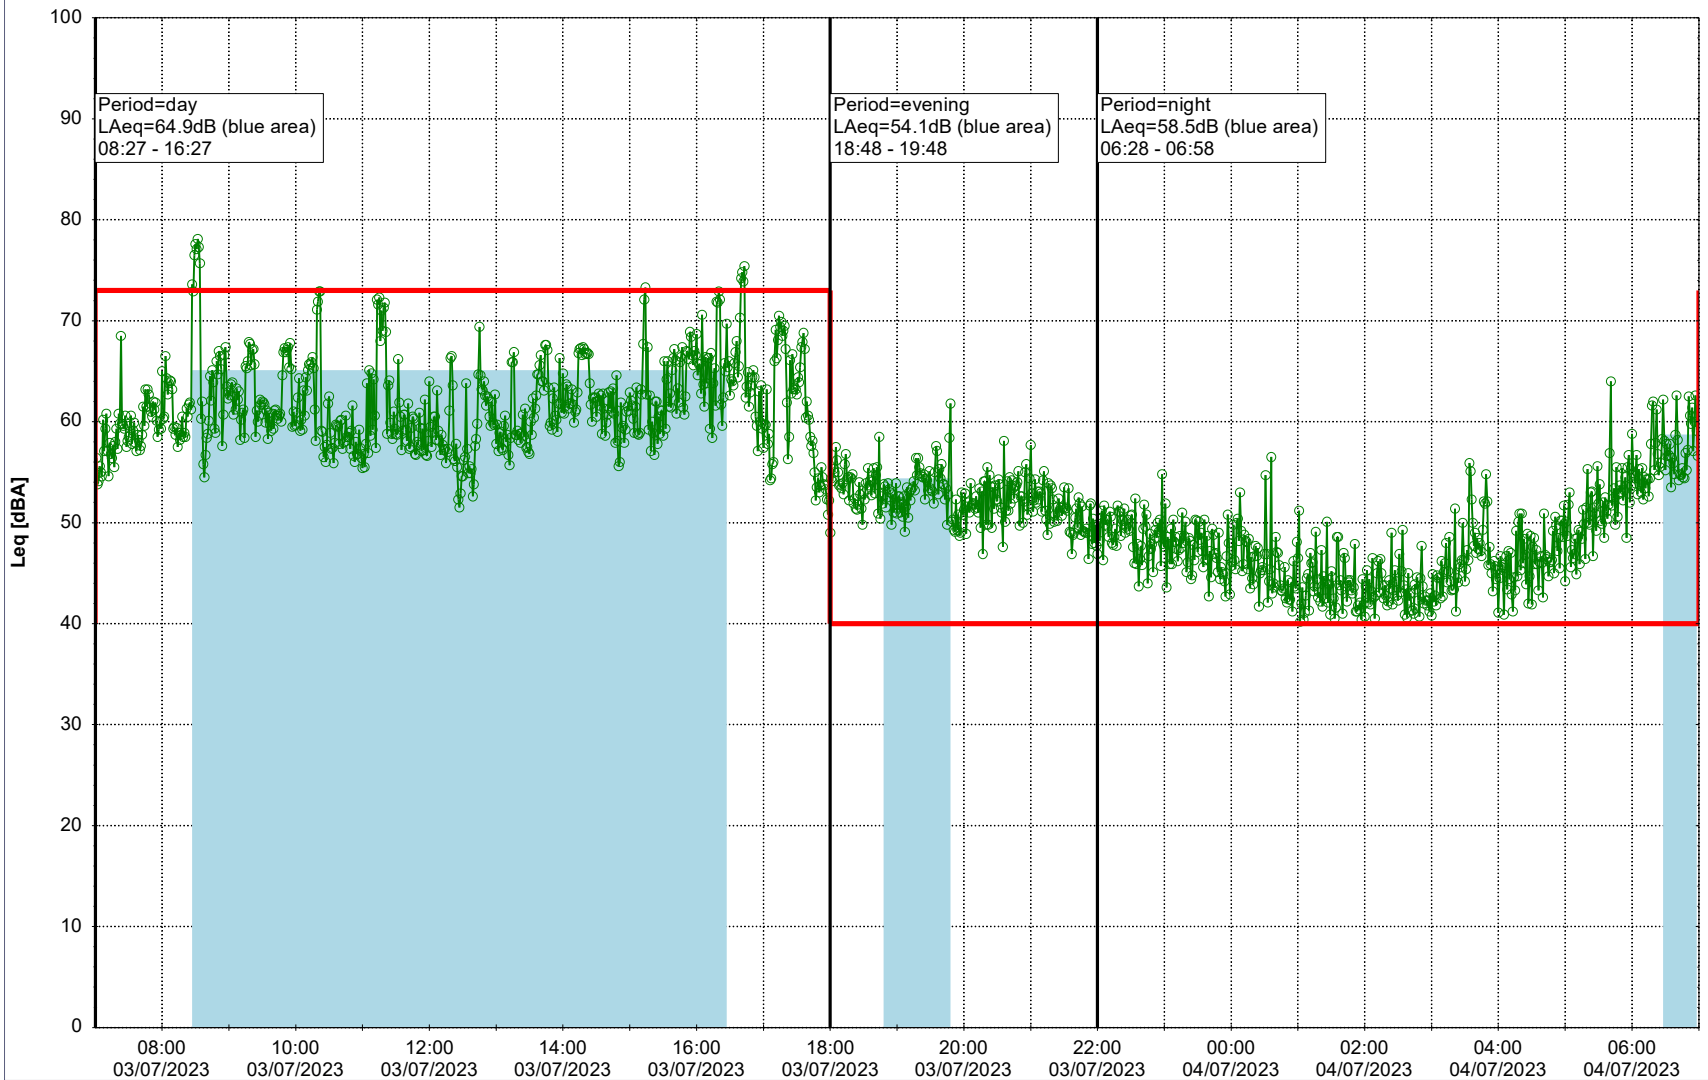

Project: Kronos Sydhavnen
Construction: Havneholmen
Location: N-V

Plan View

Remarks

...

Noise Time Related Diagram

03/07/2023
04/07/2023

○ ○ ○ ○ HOL_NS01

Project: Kronos Sydhavnen
Construction: Havneholmen
Location: N-V

Plan View

Remarks

...

Noise Time Related Diagram

04/07/2023
05/07/2023

○ ○ ○ ○ HOL_NS01

Project: Kronos Sydhavnen
Construction: Havneholmen
Location: N-V

Plan View

Remarks

...

Noise Time Related Diagram

05/07/2023
06/07/2023

○ ○ ○ ○ HOL_NS01

Project: Kronos Sydhavnen
Construction: Havneholmen
Location: N-V

Plan View

Remarks

Noise Time Related Diagram

07/07/2023
08/07/2023

○ ○ ○ ○ HOL_NS01

Project: Kronos Sydhavnen
Construction: Havneholmen
Location: N-V

Plan View

Remarks

...

Noise Time Related Diagram