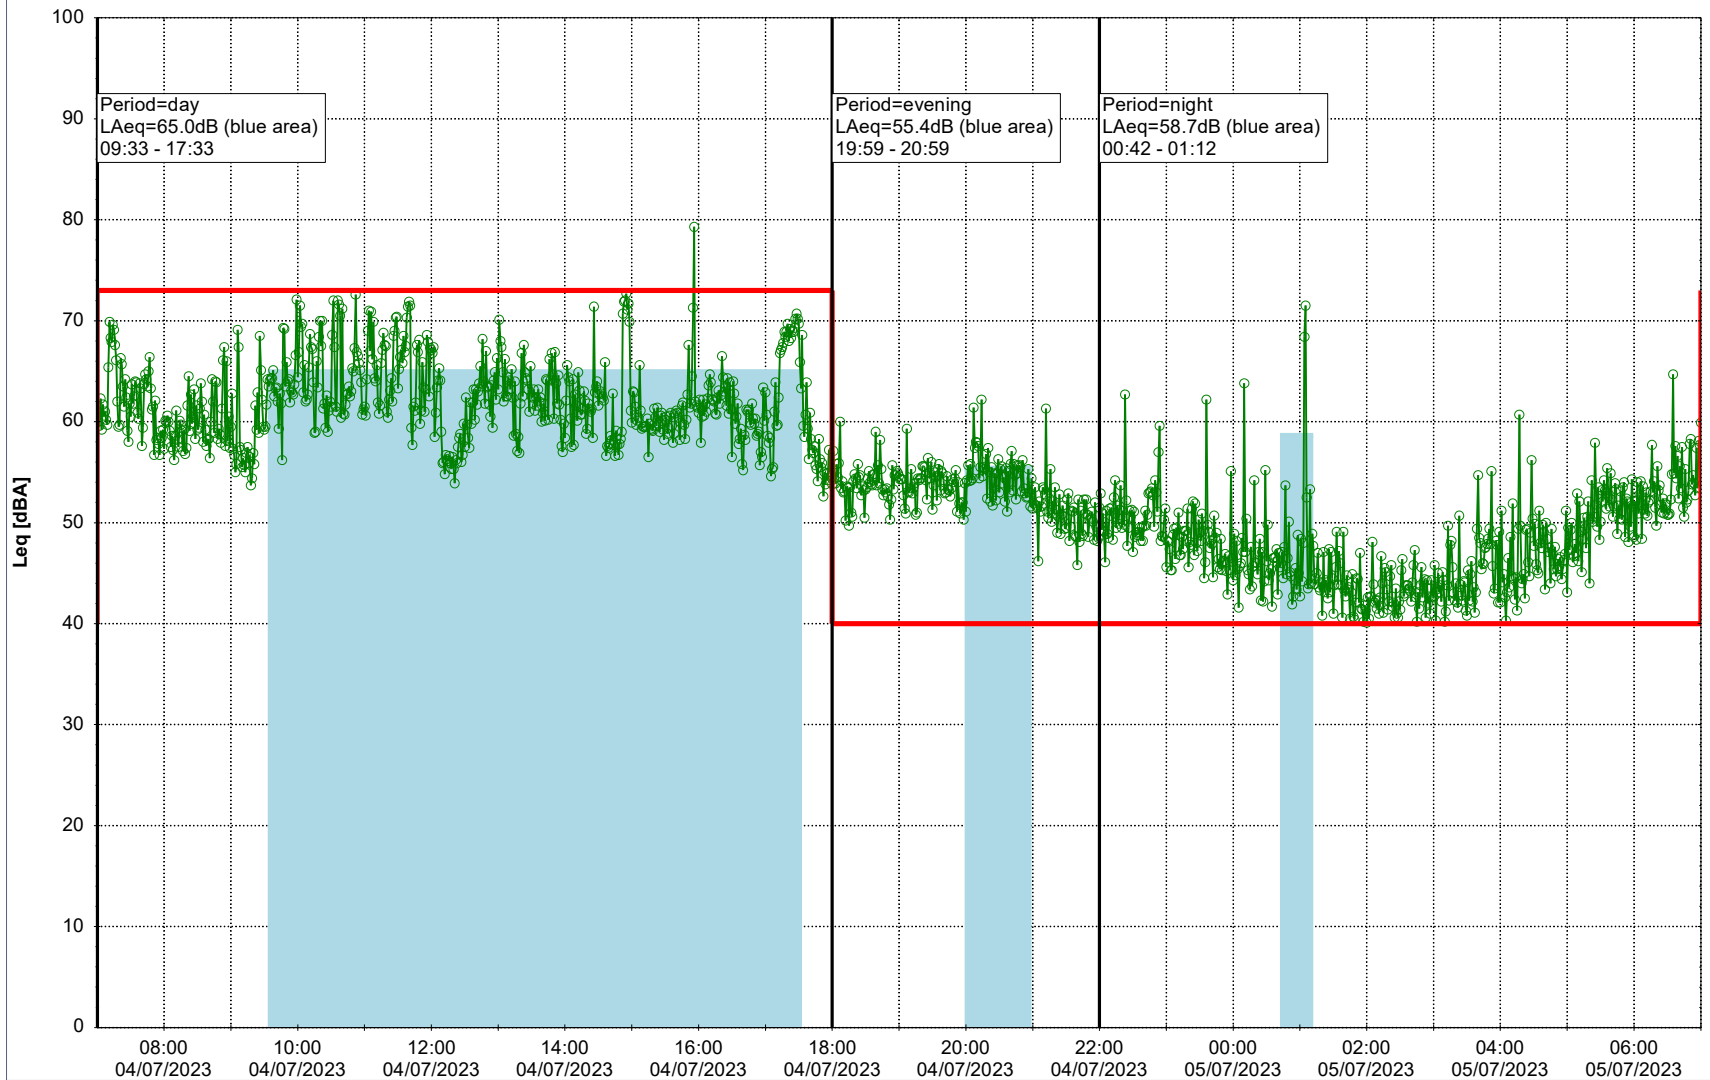

Plan View

Remarks

...

Noise Time Related Diagram

04/07/2023
05/07/2023

○ ○ ○ ○ HOL_NS01

Project: Kronos Sydhavnen
Construction: Havneholmen
Location: N-V

Plan View

Remarks

...

Noise Time Related Diagram

05/07/2023
06/07/2023

○ ○ ○ ○ HOL_NS01

Project: Kronos Sydhavnen
Construction: Havneholmen
Location: N-V

Plan View

Remarks

...

Noise Time Related Diagram

06/07/2023
07/07/2023

○ ○ ○ ○ HOL_NS01

Project: Kronos Sydhavnen
Construction: Havneholmen
Location: N-V

Plan View

Remarks

...

Noise Time Related Diagram

07/07/2023
08/07/2023

○ ○ ○ ○ HOL_NS01

Project: Kronos Sydhavnen
Construction: Havneholmen
Location: N-V

Plan View

Remarks

...

Noise Time Related Diagram