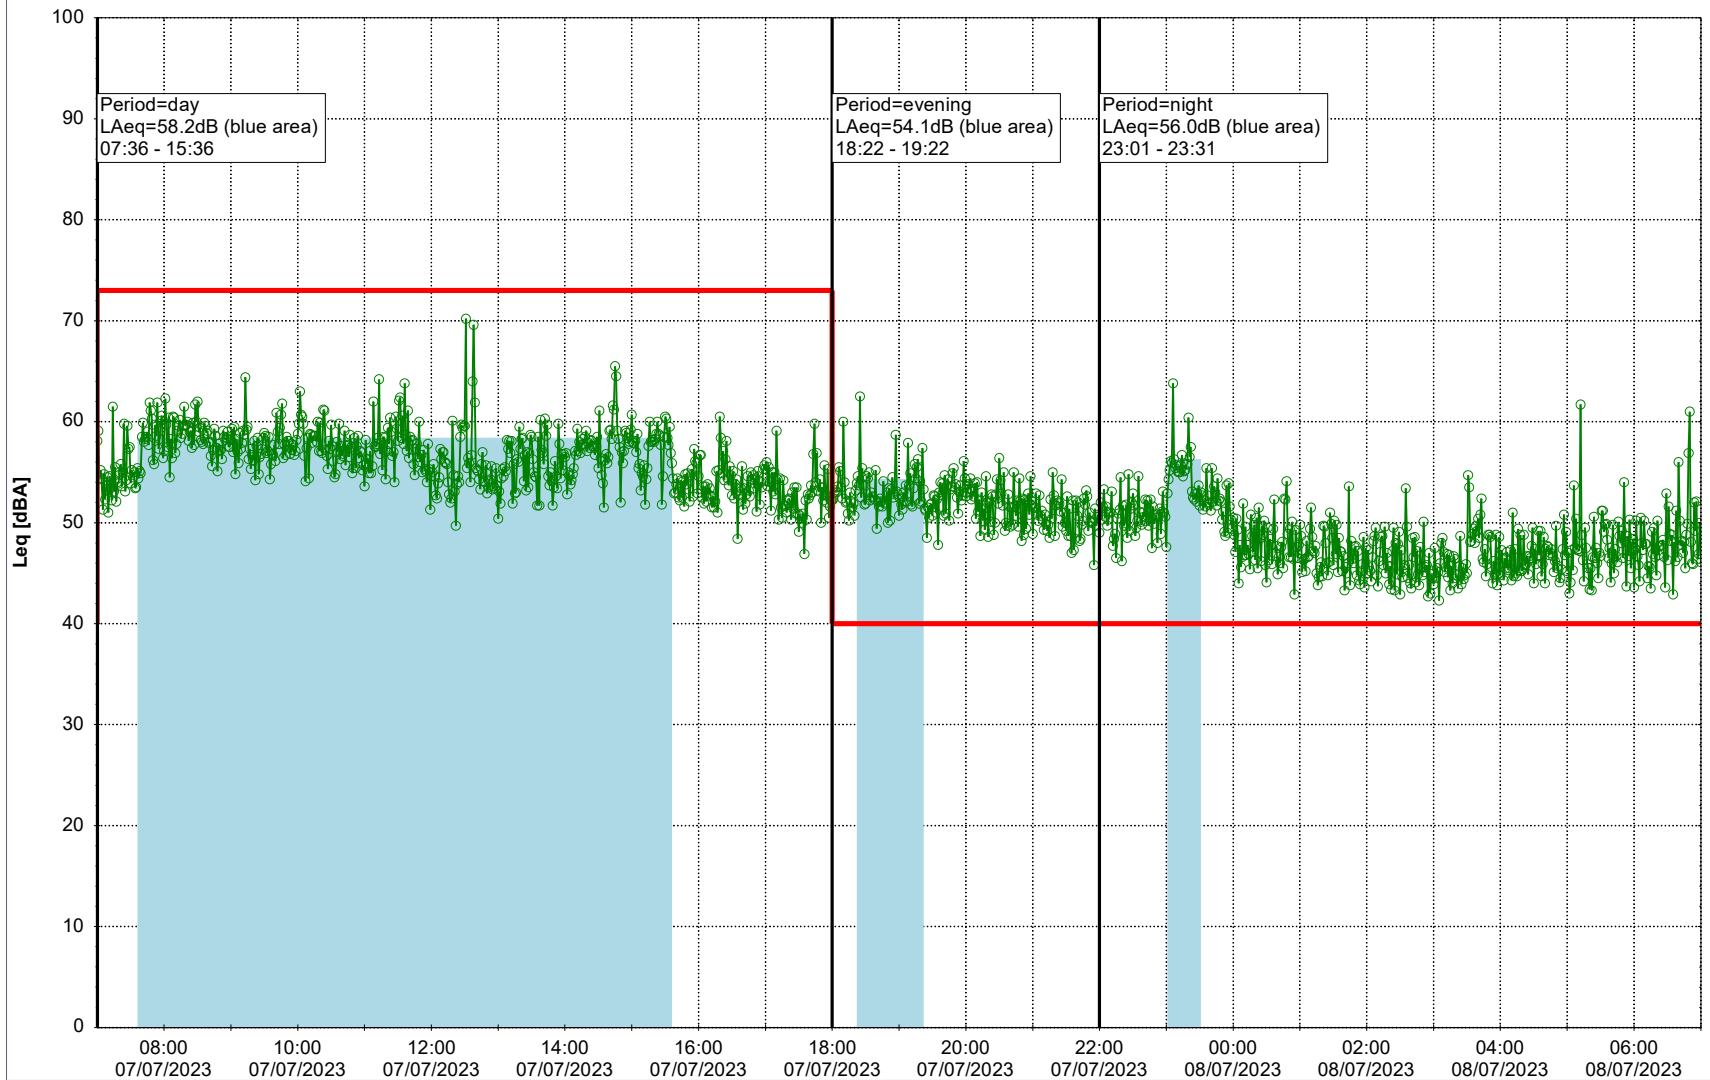

...

Noise Time Related Diagram

06/07/2023
07/07/2023

○ ○ ○ ○ HOL_NS01

Project: Kronos Sydhavnen
Construction: Havneholmen
Location: N-V

Plan View

Remarks

...

Noise Time Related Diagram

07/07/2023
08/07/2023

○ ○ ○ ○ HOL_NS01

Project: Kronos Sydhavnen
Construction: Havneholmen
Location: N-V

Plan View

Remarks

...

Noise Time Related Diagram