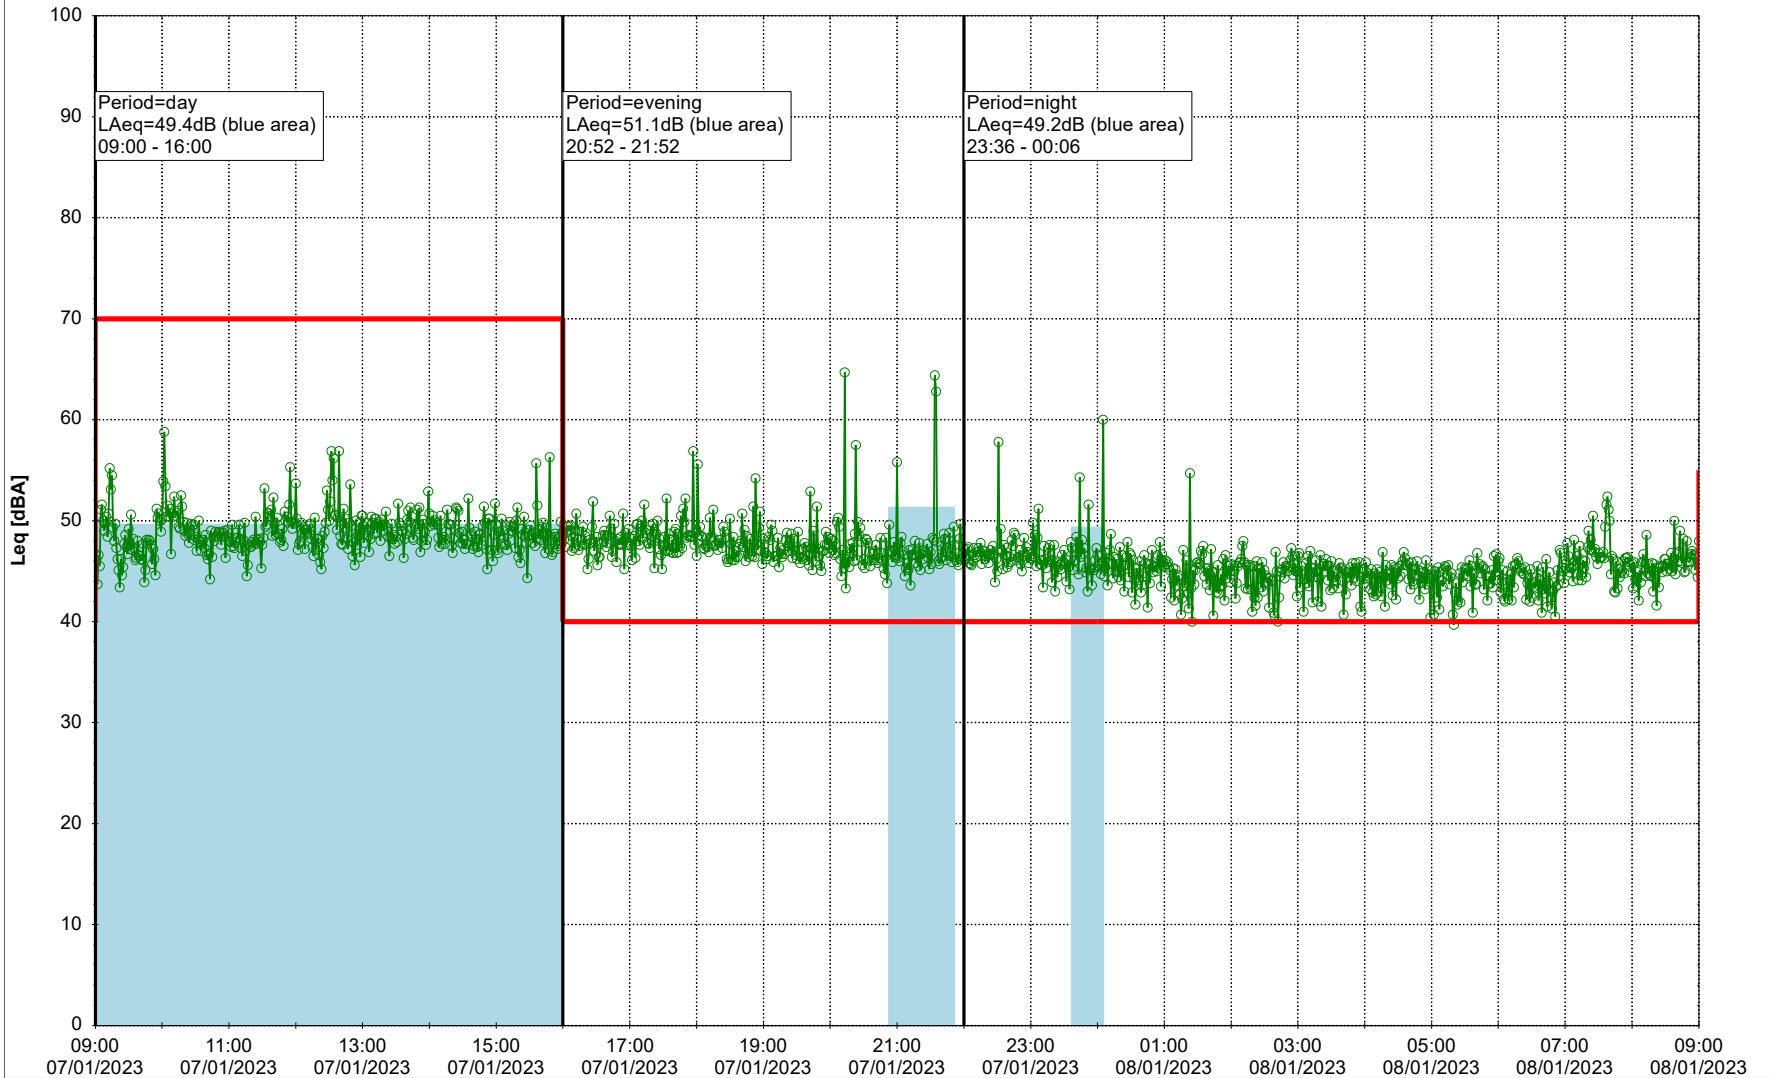

Noise Time Related Diagram

07/01/2023
08/01/2023

○○○○ MOP_NS01