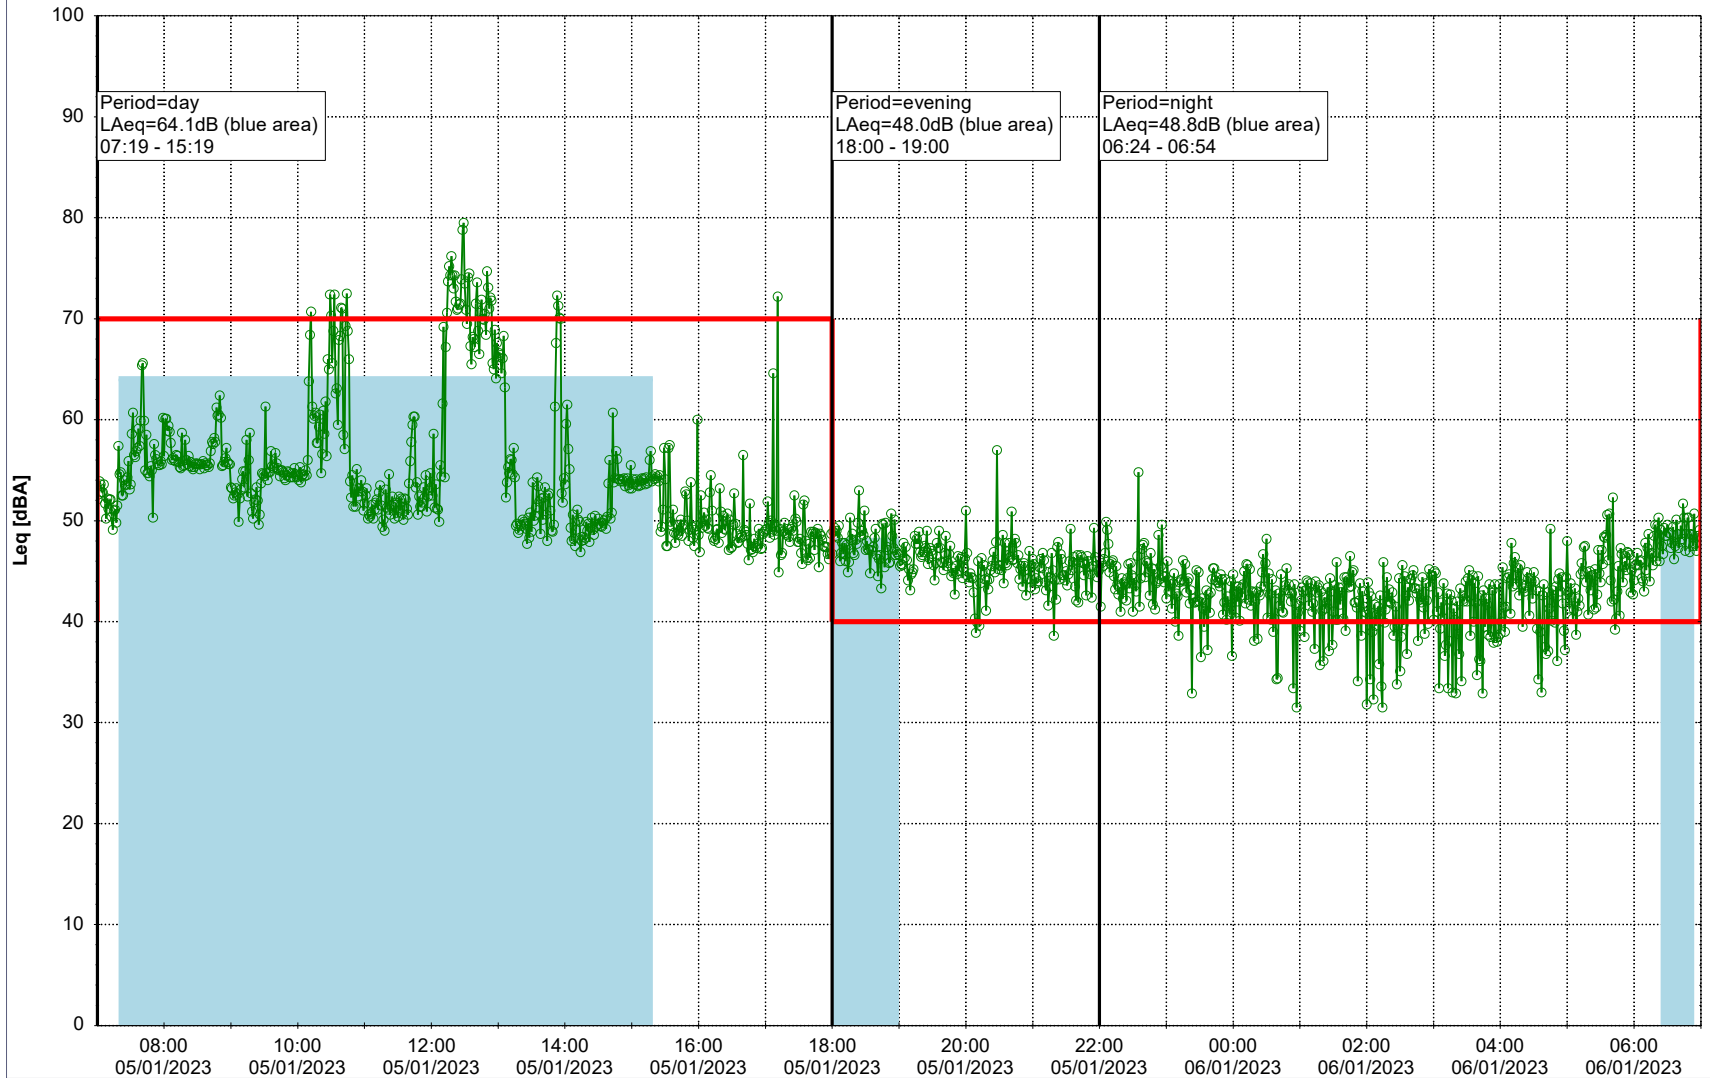

Noise Time Related Diagram

05/01/2023
06/01/2023

○○○○ MOP_NS01