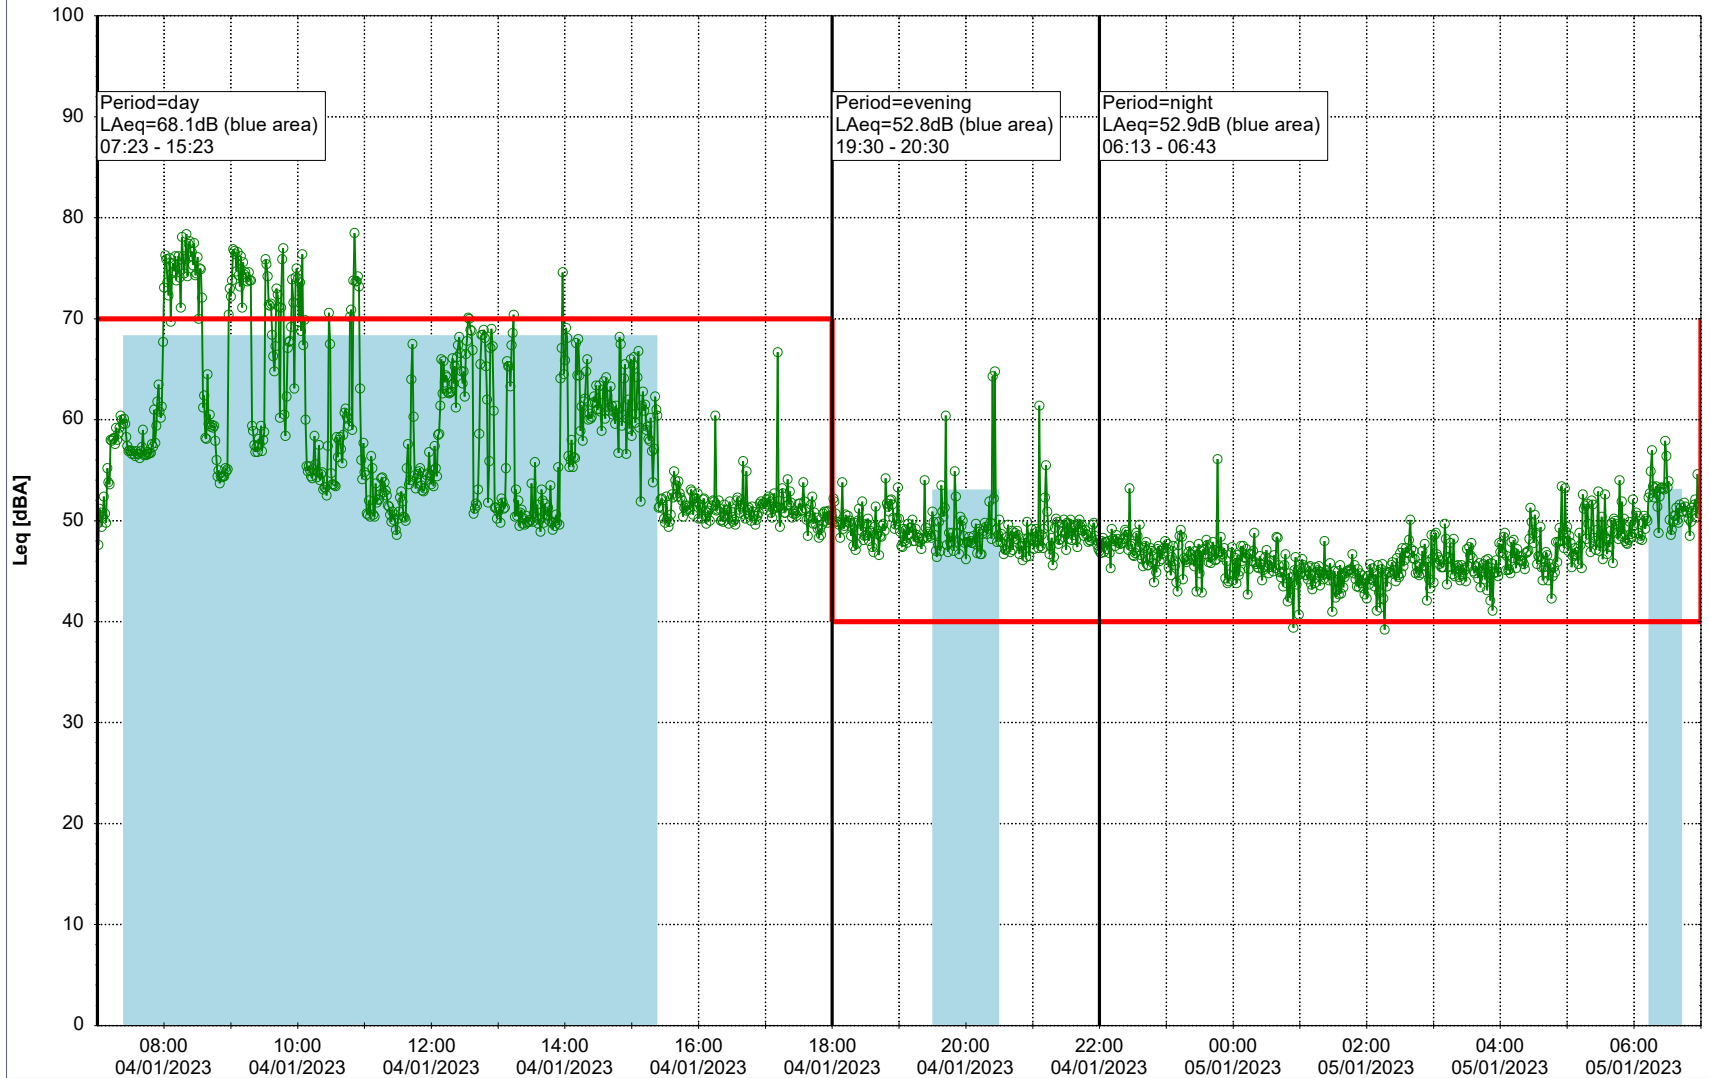

Noise Time Related Diagram

04/01/2023
05/01/2023

○○○○ MOP_NS01