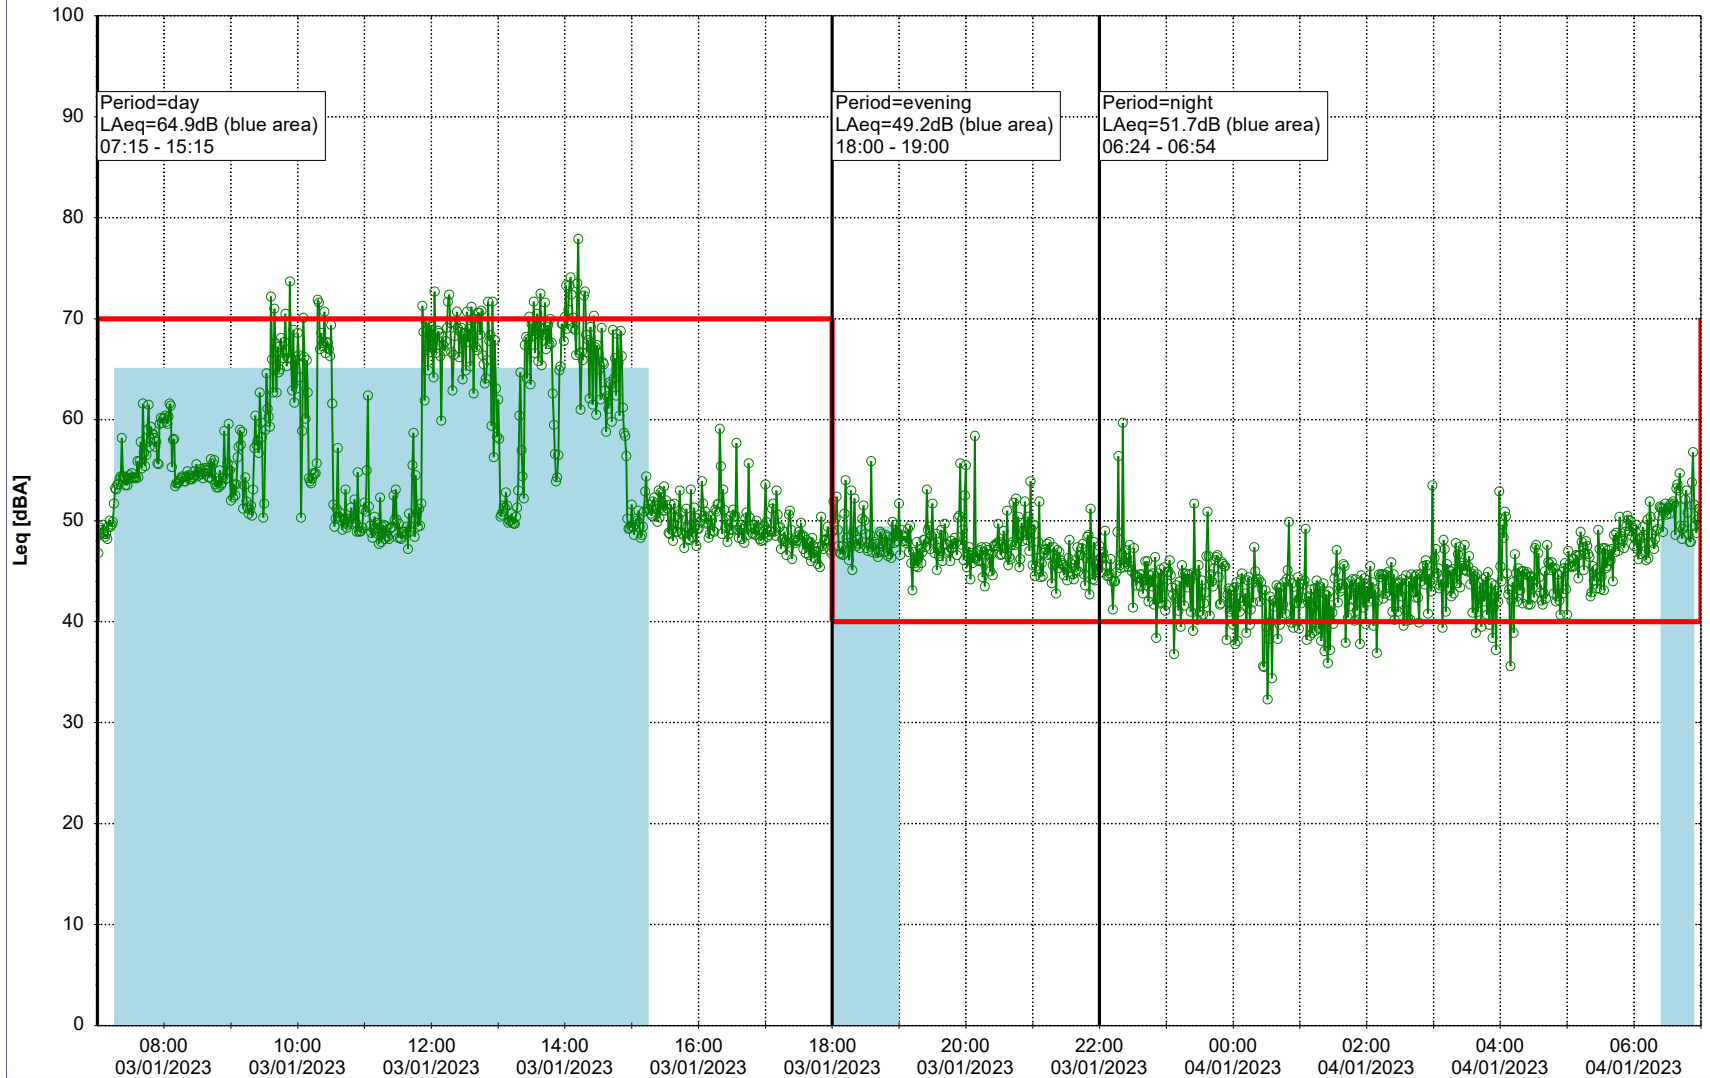

Noise Time Related Diagram

03/01/2023
04/01/2023

○○○ MOP_NS01