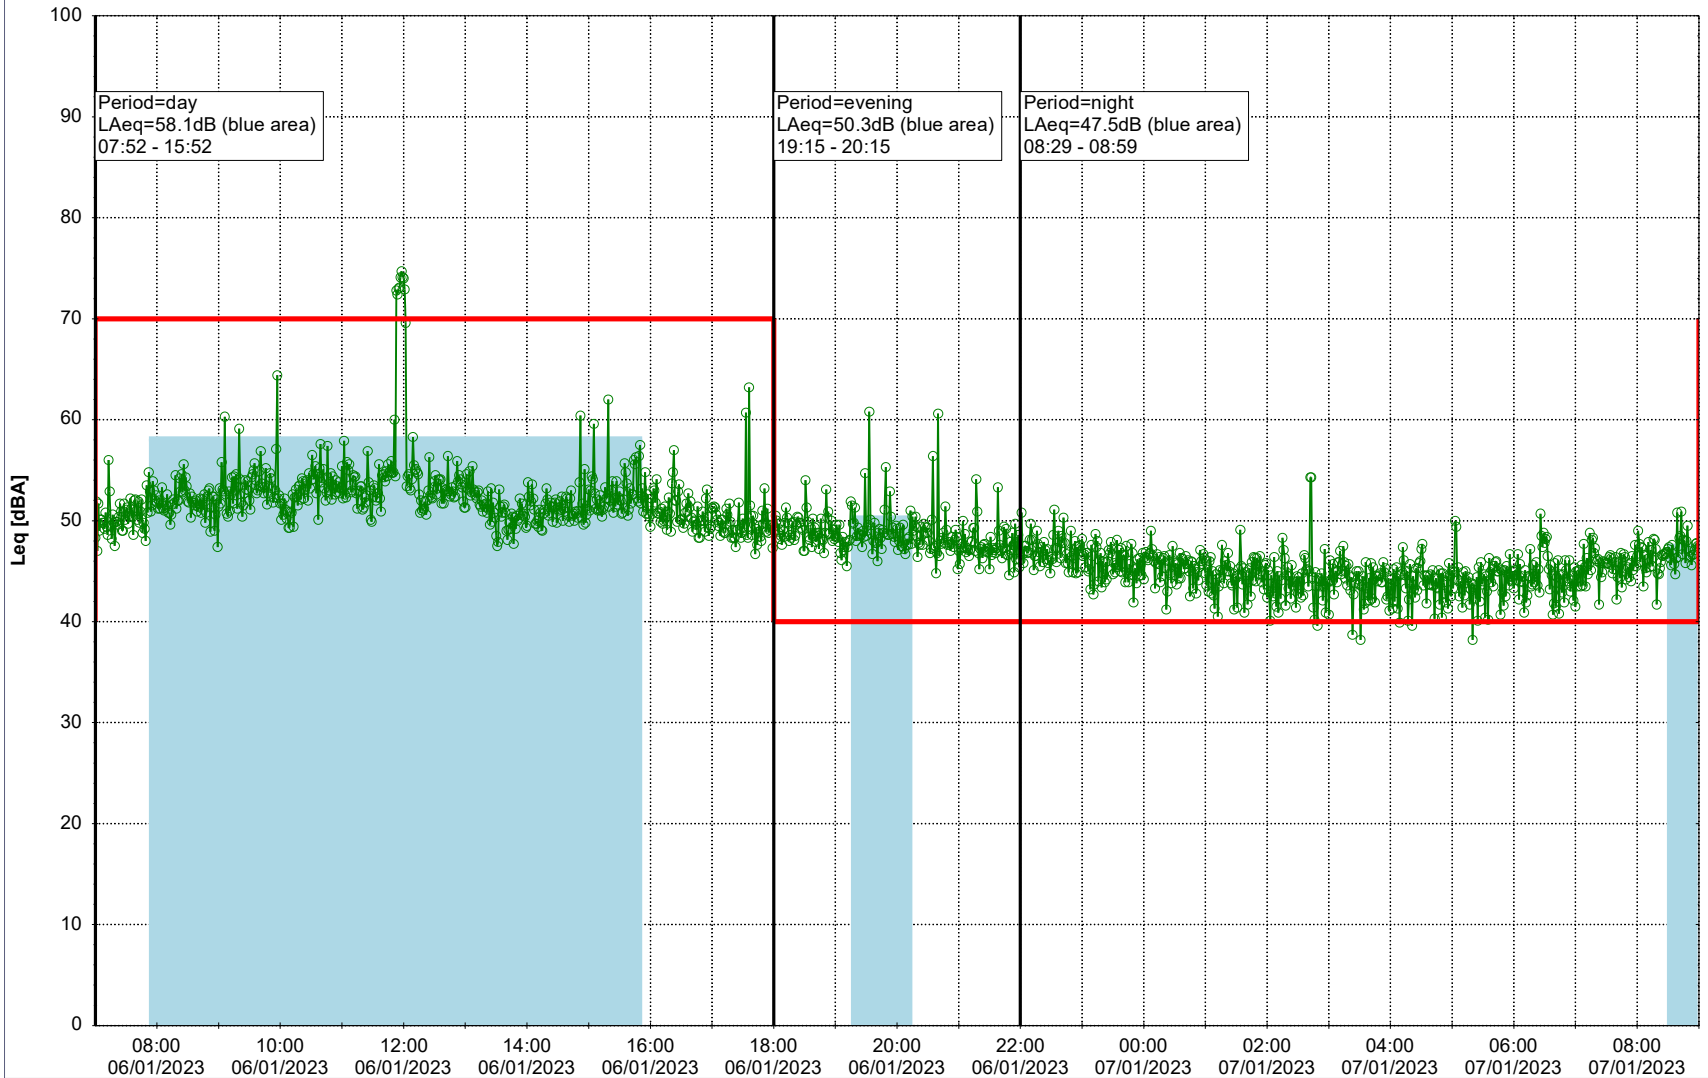

Noise Time Related Diagram

06/01/2023
07/01/2023

○○○○ MOP_NS01