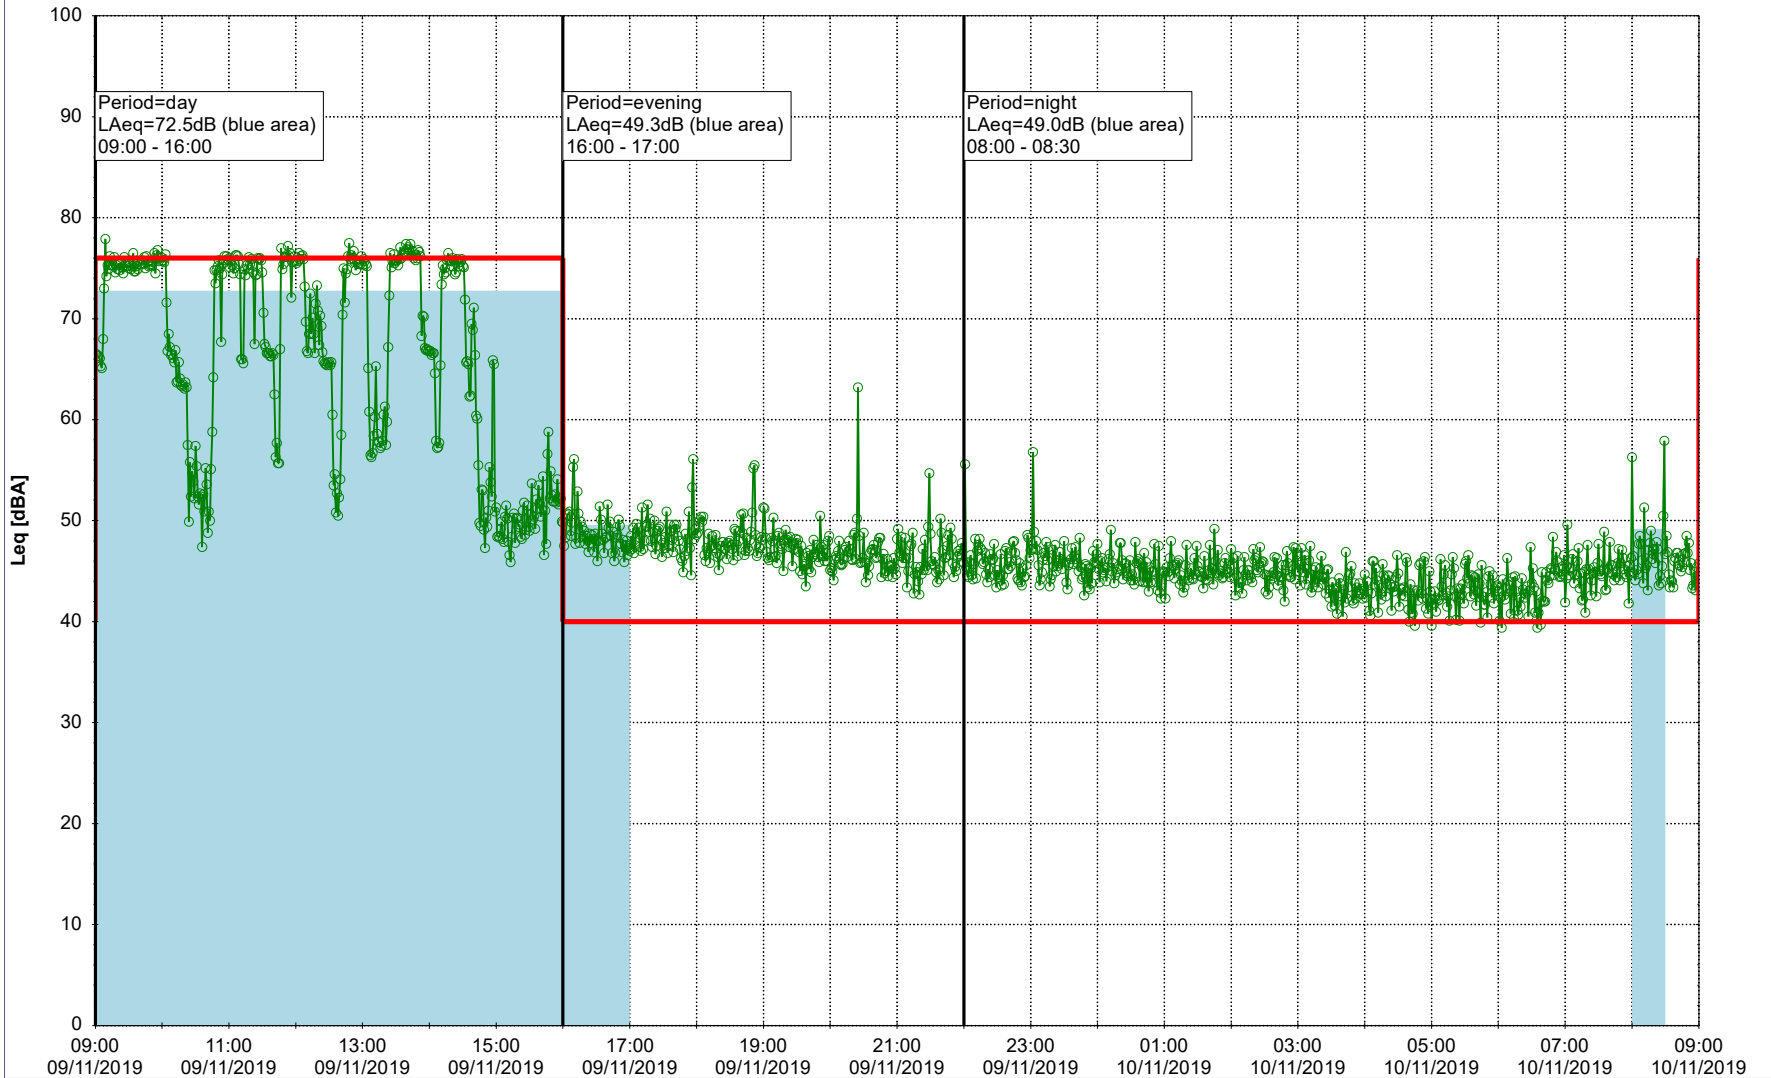

Noise Time Related Diagram

○○○○ MOP_NS01