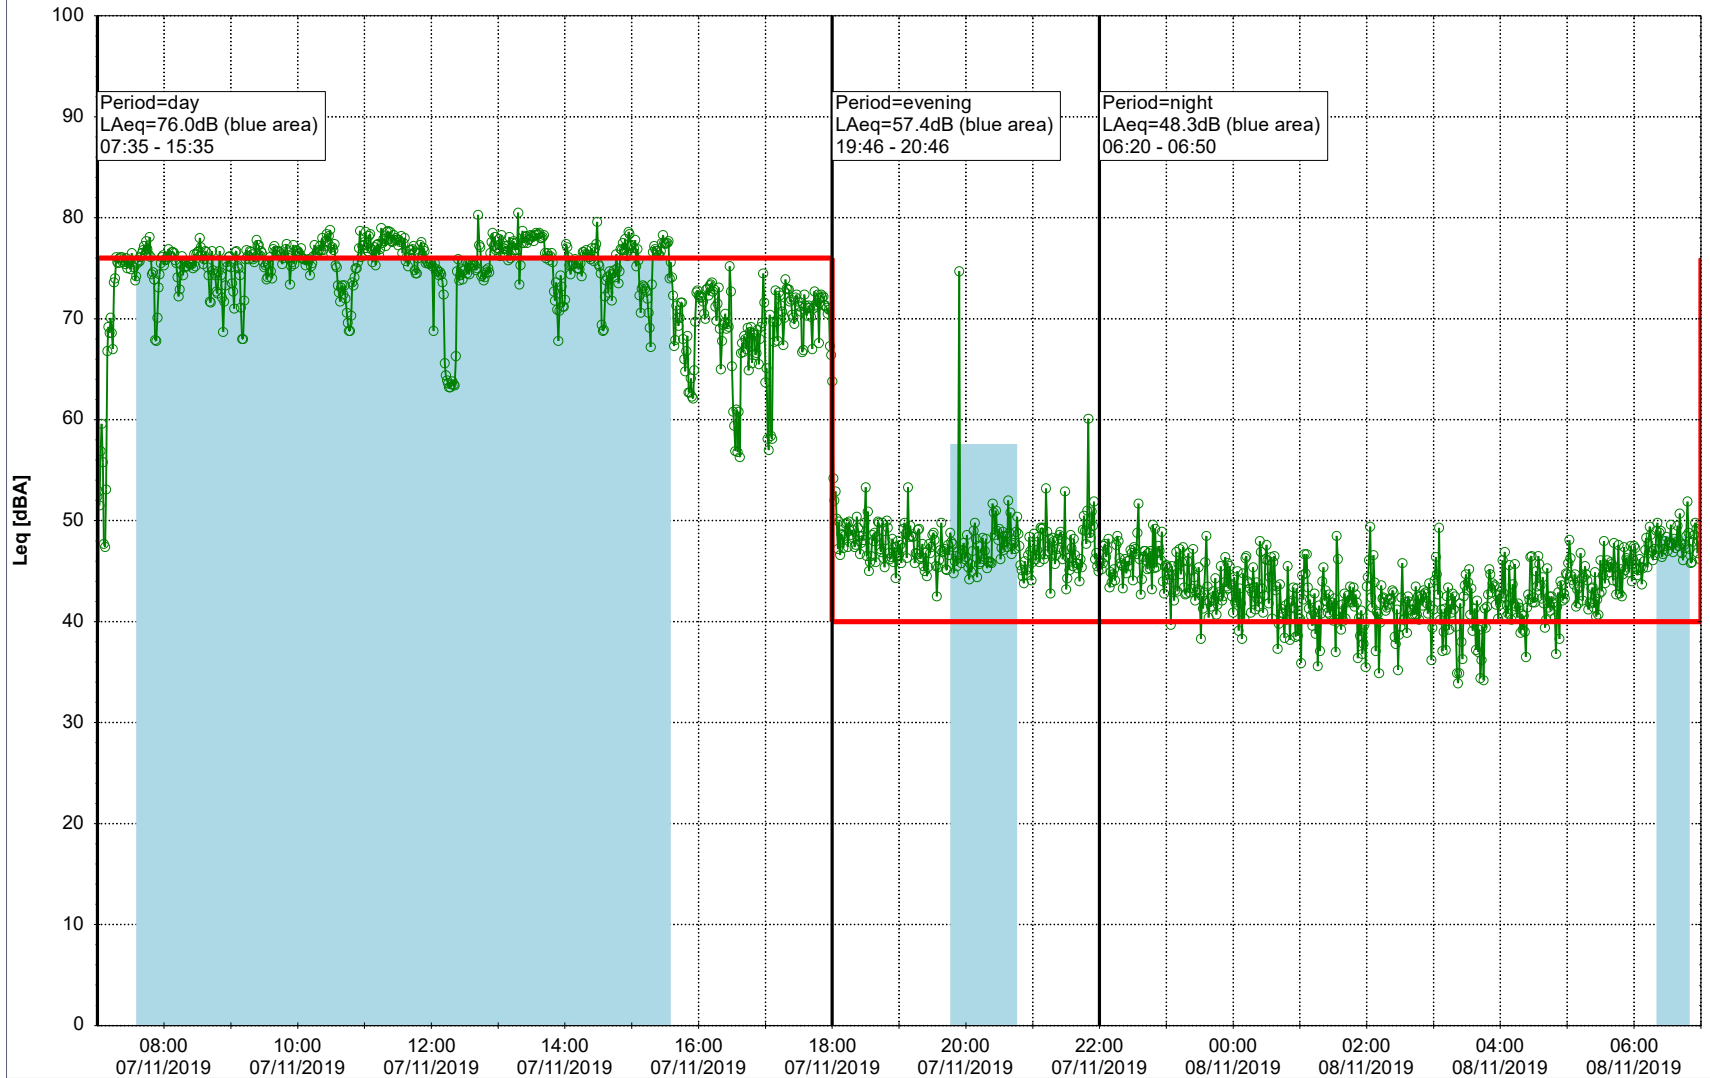

Noise Time Related Diagram

07/11/2019
08/11/2019

○○○ MOP_NS01