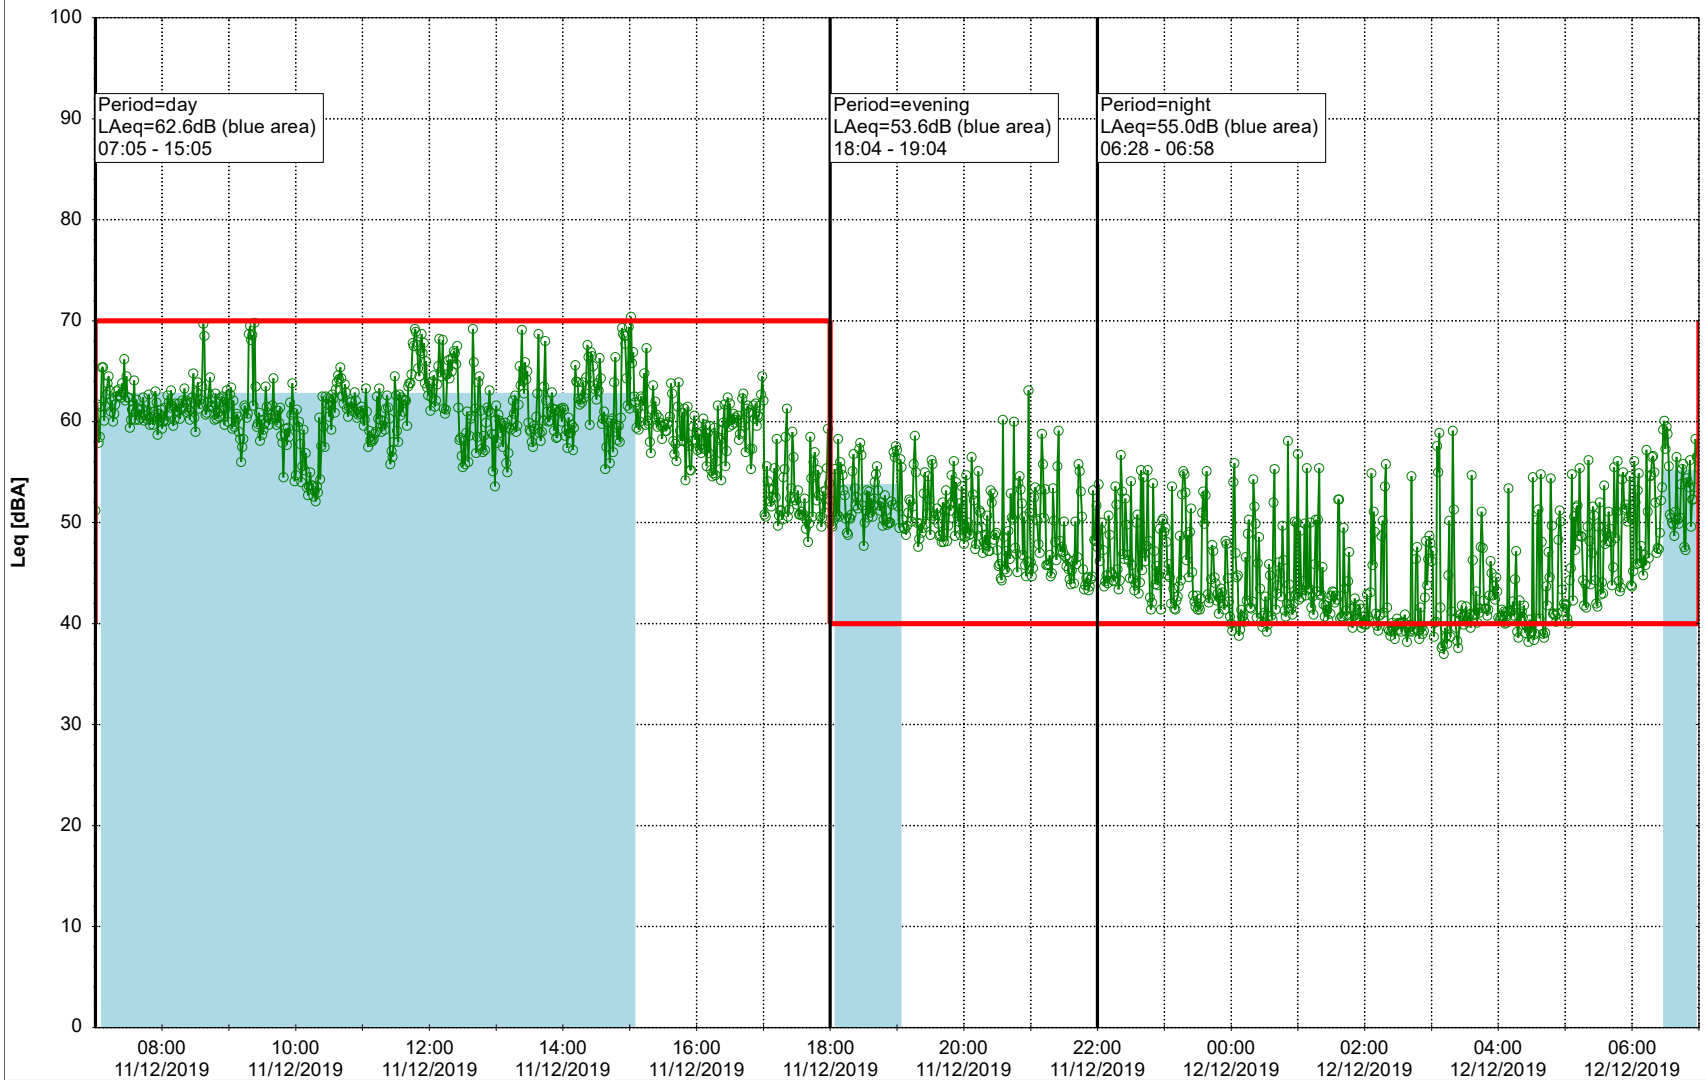

Remarks

...

Noise Time Related Diagram

11/12/2019

12/12/2019

○ ○ ○ ○ NEL_NS01

Project: Kronos Sydhavnen
Construction: Ny Ellebjerg
Location: N-V

Plan View

Remarks

...

Noise Time Related Diagram

12/12/2019
13/12/2019

○ ○ ○ ○ NEL_NS01

Project: Kronos Sydhavnen
Construction: Ny Ellebjerg
Location: N-V

Plan View

Remarks

...

Noise Time Related Diagram

13/12/2019
14/12/2019

○ ○ ○ ○ NEL_NS01

Project: Kronos Sydhavnen
Construction: Ny Ellebjerg
Location: N-V

14/12/2019
15/12/2019

Plan View

Remarks

...

Noise Time Related Diagram

○ NEL_NS01

Project: Kronos Sydhavnen
Construction: Ny Ellebjerg
Location: N-V

15/12/2019
16/12/2019

Plan View

Remarks

...