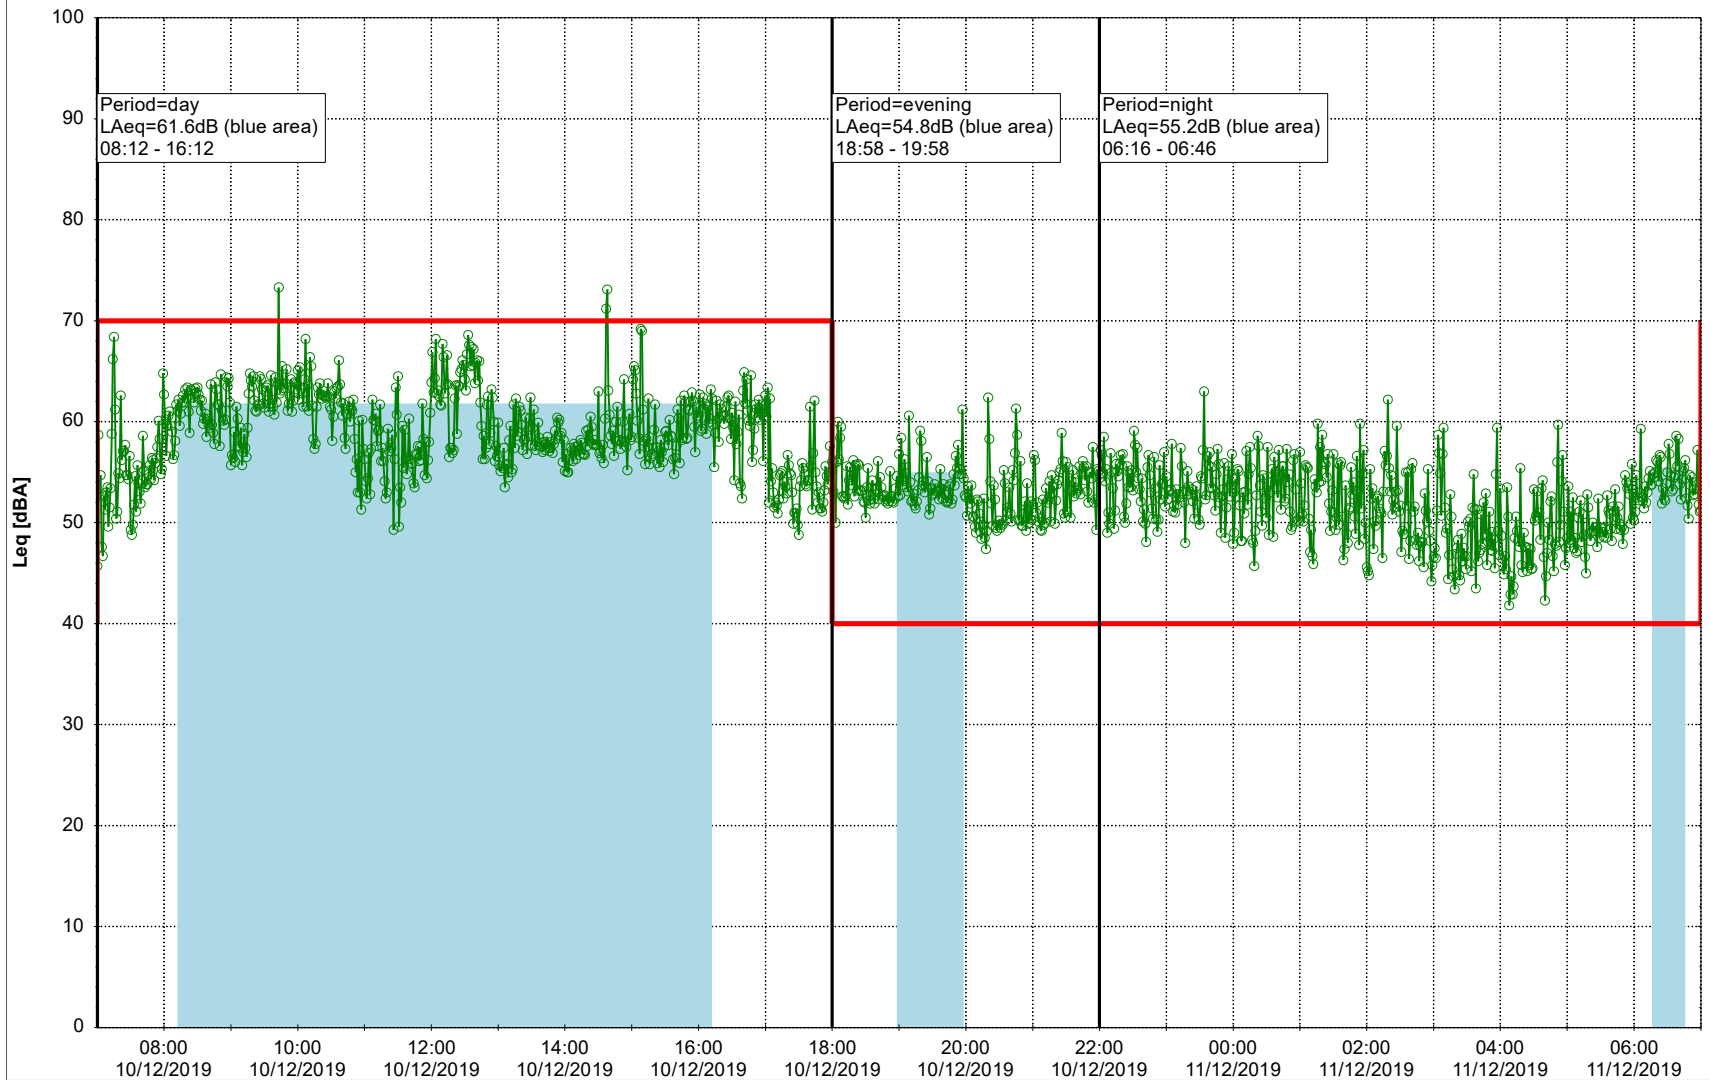

Plan View

Remarks

...

Noise Time Related Diagram

10/12/2019
11/12/2019

○ ○ ○ ○ NEL_NS01

Project: Kronos Sydhavnen
Construction: Ny Ellebjerg
Location: N-V

Plan View

Remarks

...

Noise Time Related Diagram

11/12/2019

12/12/2019

○ ○ ○ ○ NEL_NS01

Project: Kronos Sydhavnen
Construction: Ny Ellebjerg
Location: N-V

Plan View

Remarks

...

Noise Time Related Diagram

12/12/2019
13/12/2019

○ ○ ○ ○ NEL_NS01

Project: Kronos Sydhavnen
Construction: Ny Ellebjerg
Location: N-V

Plan View

Remarks

...

Noise Time Related Diagram

○ NEL_NS01

Project: Kronos Sydhavnen
Construction: Ny Ellebjerg
Location: N-V

15/12/2019
16/12/2019

Plan View

Remarks

...