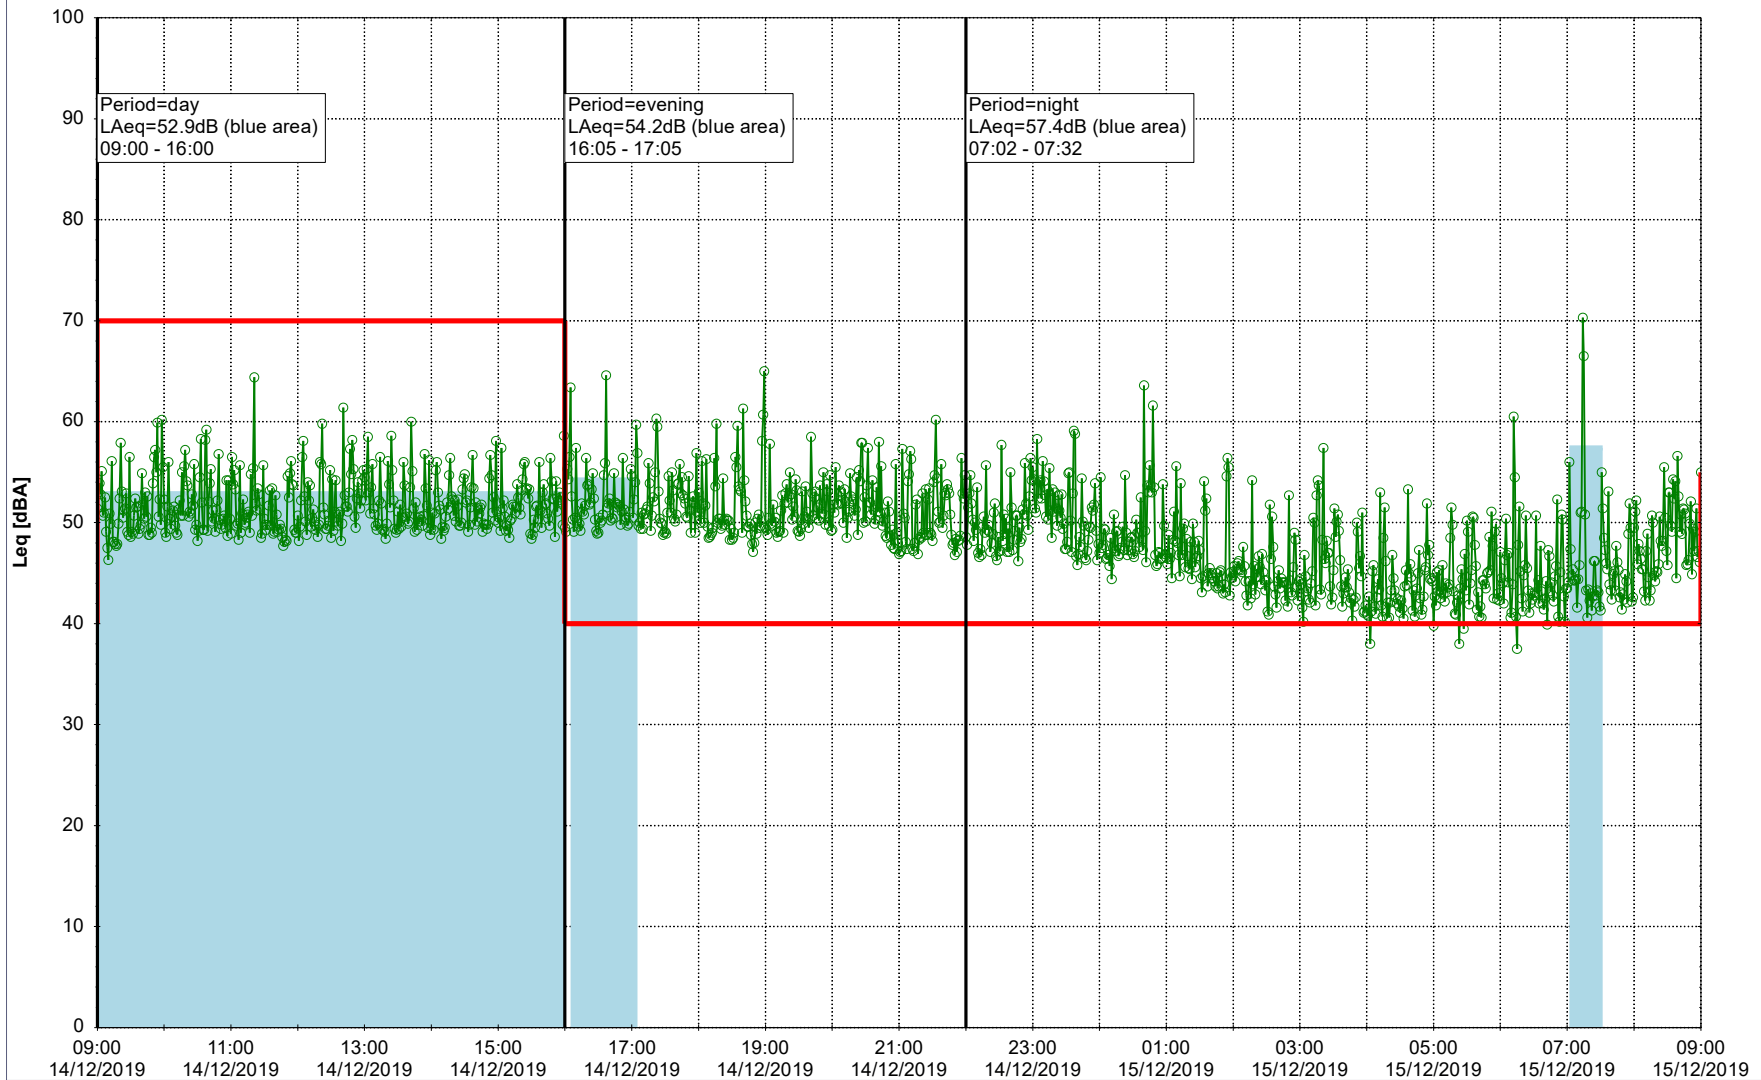

...

Noise Time Related Diagram

13/12/2019
14/12/2019

○ ○ ○ ○ NEL_NS01

Project: Kronos Sydhavnen
Construction: Ny Ellebjerg
Location: N-V

14/12/2019
15/12/2019

Plan View

Remarks

...

Noise Time Related Diagram

○ NEL_NS01

Project: Kronos Sydhavnen
Construction: Ny Ellebjerg
Location: N-V

15/12/2019
16/12/2019

Plan View

Remarks

...