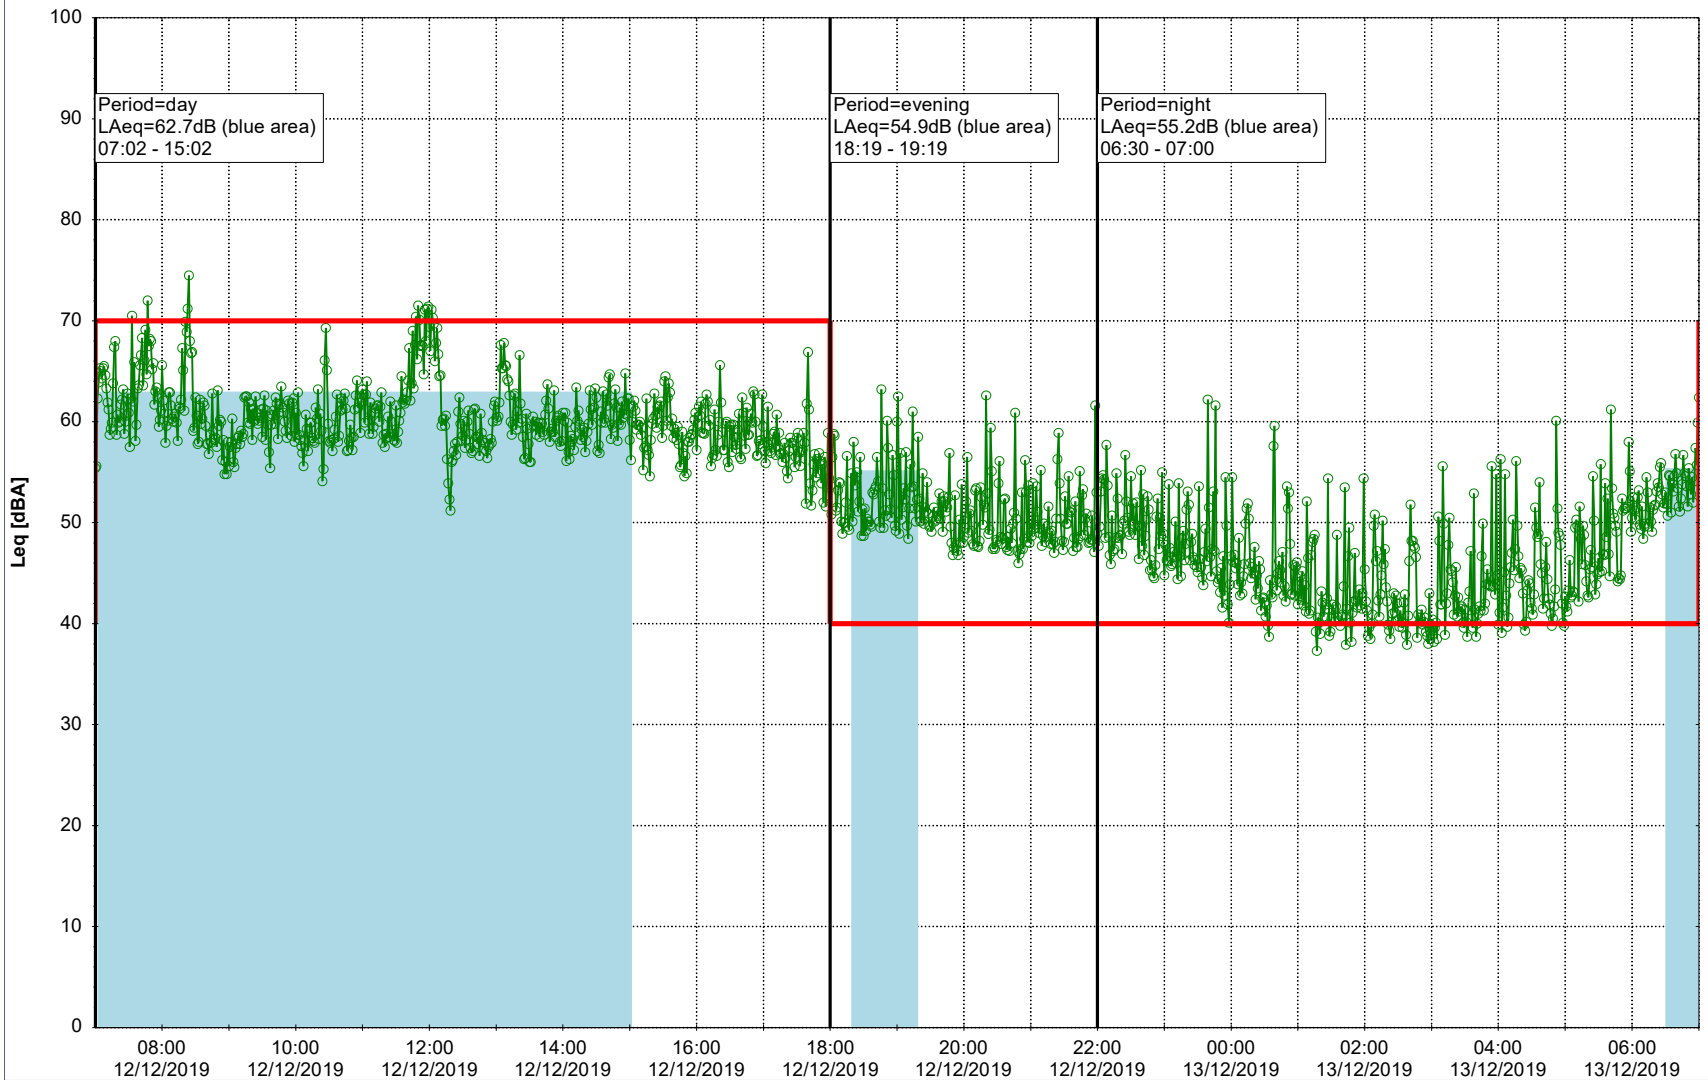

Remarks

...

Noise Time Related Diagram

11/12/2019

12/12/2019

○ ○ ○ ○ NEL_NS01

Project: Kronos Sydhavnen
Construction: Ny Ellebjerg
Location: N-V

Plan View

Remarks

...

Noise Time Related Diagram

12/12/2019
13/12/2019

○ ○ ○ ○ NEL_NS01

Project: Kronos Sydhavnen
Construction: Ny Ellebjerg
Location: N-V

Plan View

Remarks

...

Noise Time Related Diagram

13/12/2019
14/12/2019

○ ○ ○ ○ NEL_NS01

Project: Kronos Sydhavnen
Construction: Ny Ellebjerg
Location: N-V

14/12/2019
15/12/2019

Plan View

Remarks

...

Noise Time Related Diagram

○ NEL_NS01

Project: Kronos Sydhavnen
Construction: Ny Ellebjerg
Location: N-V

15/12/2019
16/12/2019

Plan View

Remarks

...