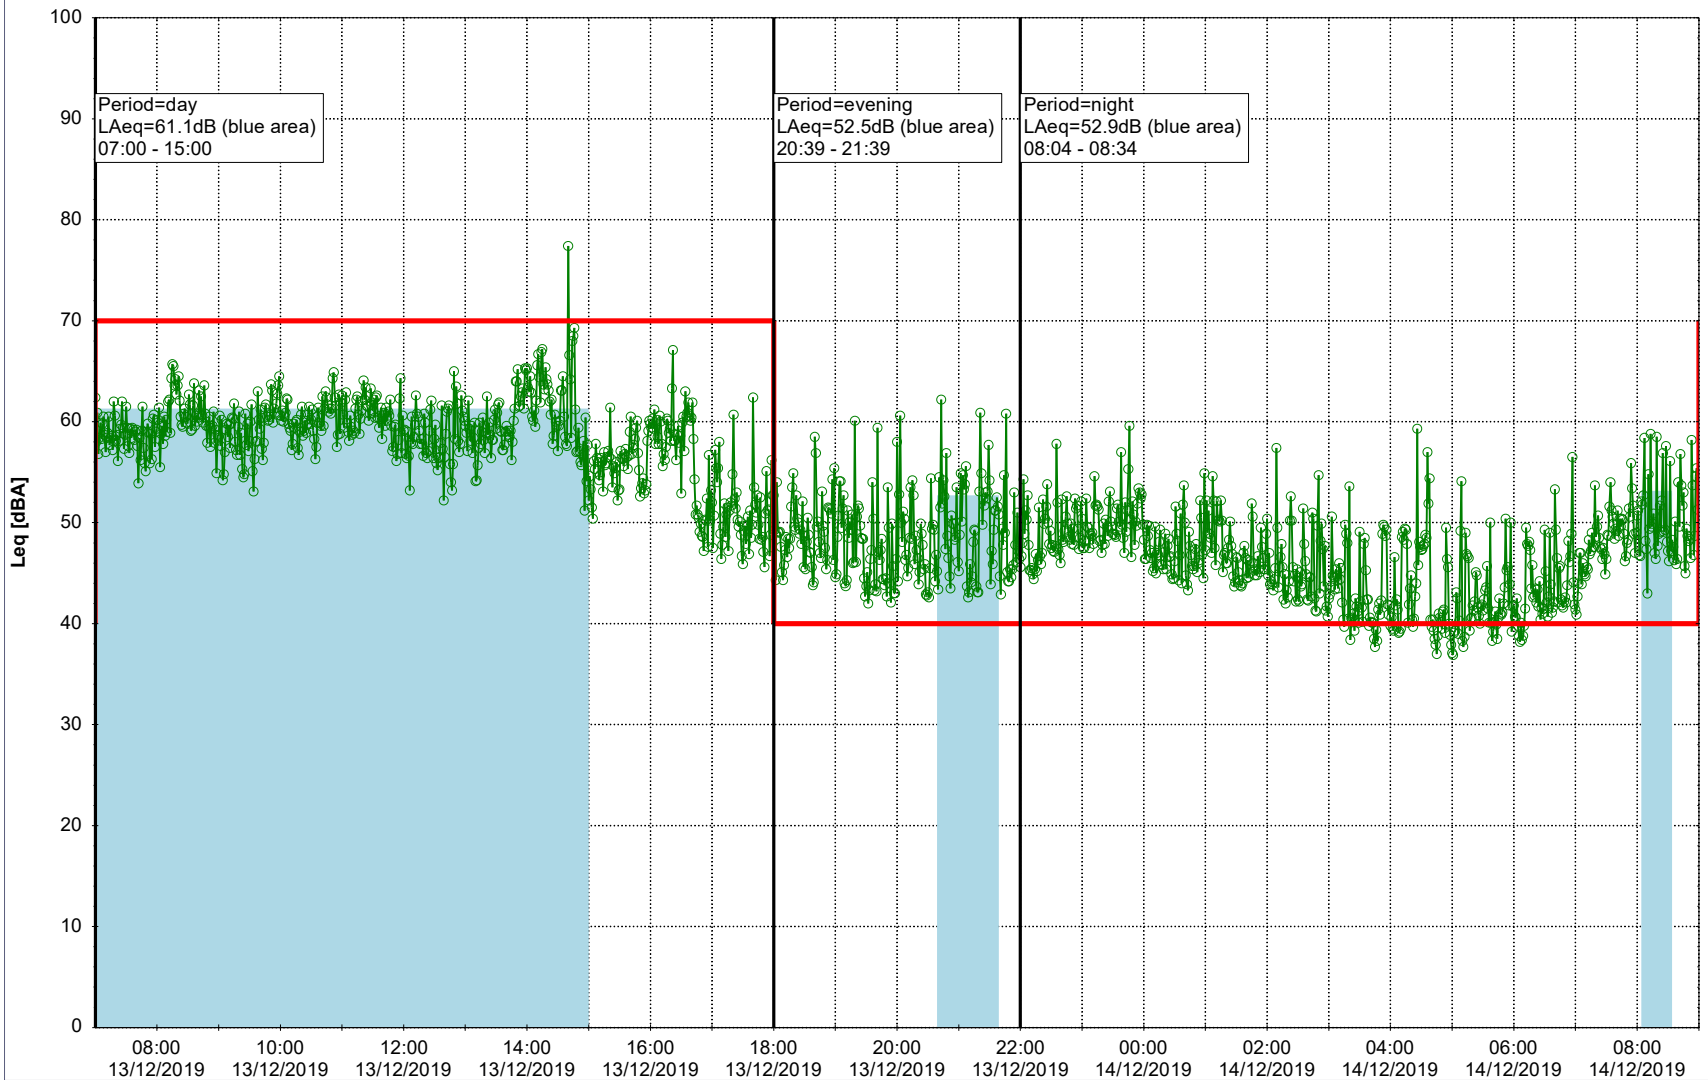

Remarks

...

Noise Time Related Diagram

12/12/2019
13/12/2019

○ ○ ○ ○ NEL_NS01

Project: Kronos Sydhavnen
Construction: Ny Ellebjerg
Location: N-V

Plan View

Remarks

...

Noise Time Related Diagram

13/12/2019
14/12/2019

○ ○ ○ ○ NEL_NS01

Project: Kronos Sydhavnen
Construction: Ny Ellebjerg
Location: N-V

14/12/2019
15/12/2019

Plan View

Remarks

...

Noise Time Related Diagram

○ NEL_NS01

Project: Kronos Sydhavnen
Construction: Ny Ellebjerg
Location: N-V

15/12/2019
16/12/2019

Plan View

Remarks

...