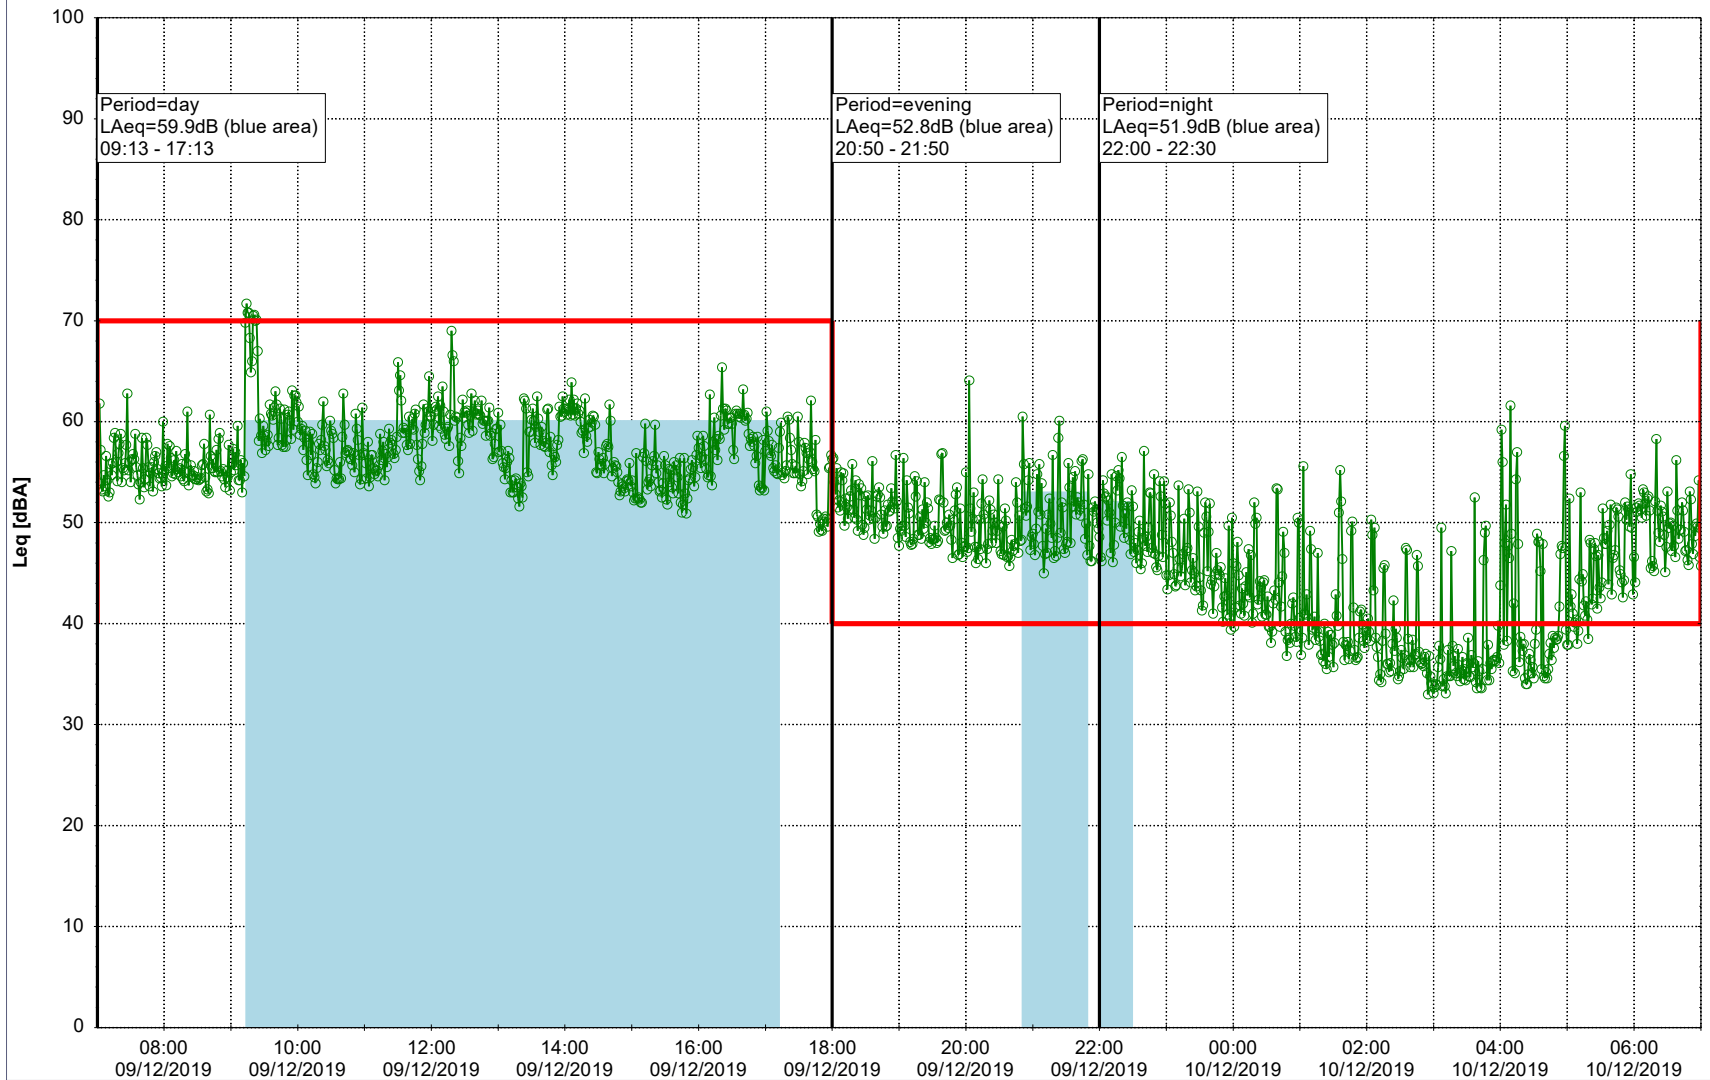

Project: Kronos Sydhavnen
Construction: Ny Ellebjerg
Location: N-V

Plan View

Remarks

...

Noise Time Related Diagram

09/12/2019
10/12/2019

○ NEL_NS01

Project: Kronos Sydhavnen
Construction: Ny Ellebjerg
Location: N-V

Plan View

Remarks

...

Noise Time Related Diagram

10/12/2019
11/12/2019

○ ○ ○ ○ NEL_NS01

Project: Kronos Sydhavnen
Construction: Ny Ellebjerg
Location: N-V

Plan View

Remarks

...

Noise Time Related Diagram

11/12/2019

12/12/2019

○ ○ ○ ○ NEL_NS01

Project: Kronos Sydhavnen
Construction: Ny Ellebjerg
Location: N-V

Plan View

...

Noise Time Related Diagram

○ NEL_NS01

Project: Kronos Sydhavnen
Construction: Ny Ellebjerg
Location: N-V

15/12/2019
16/12/2019

Plan View

Remarks

...