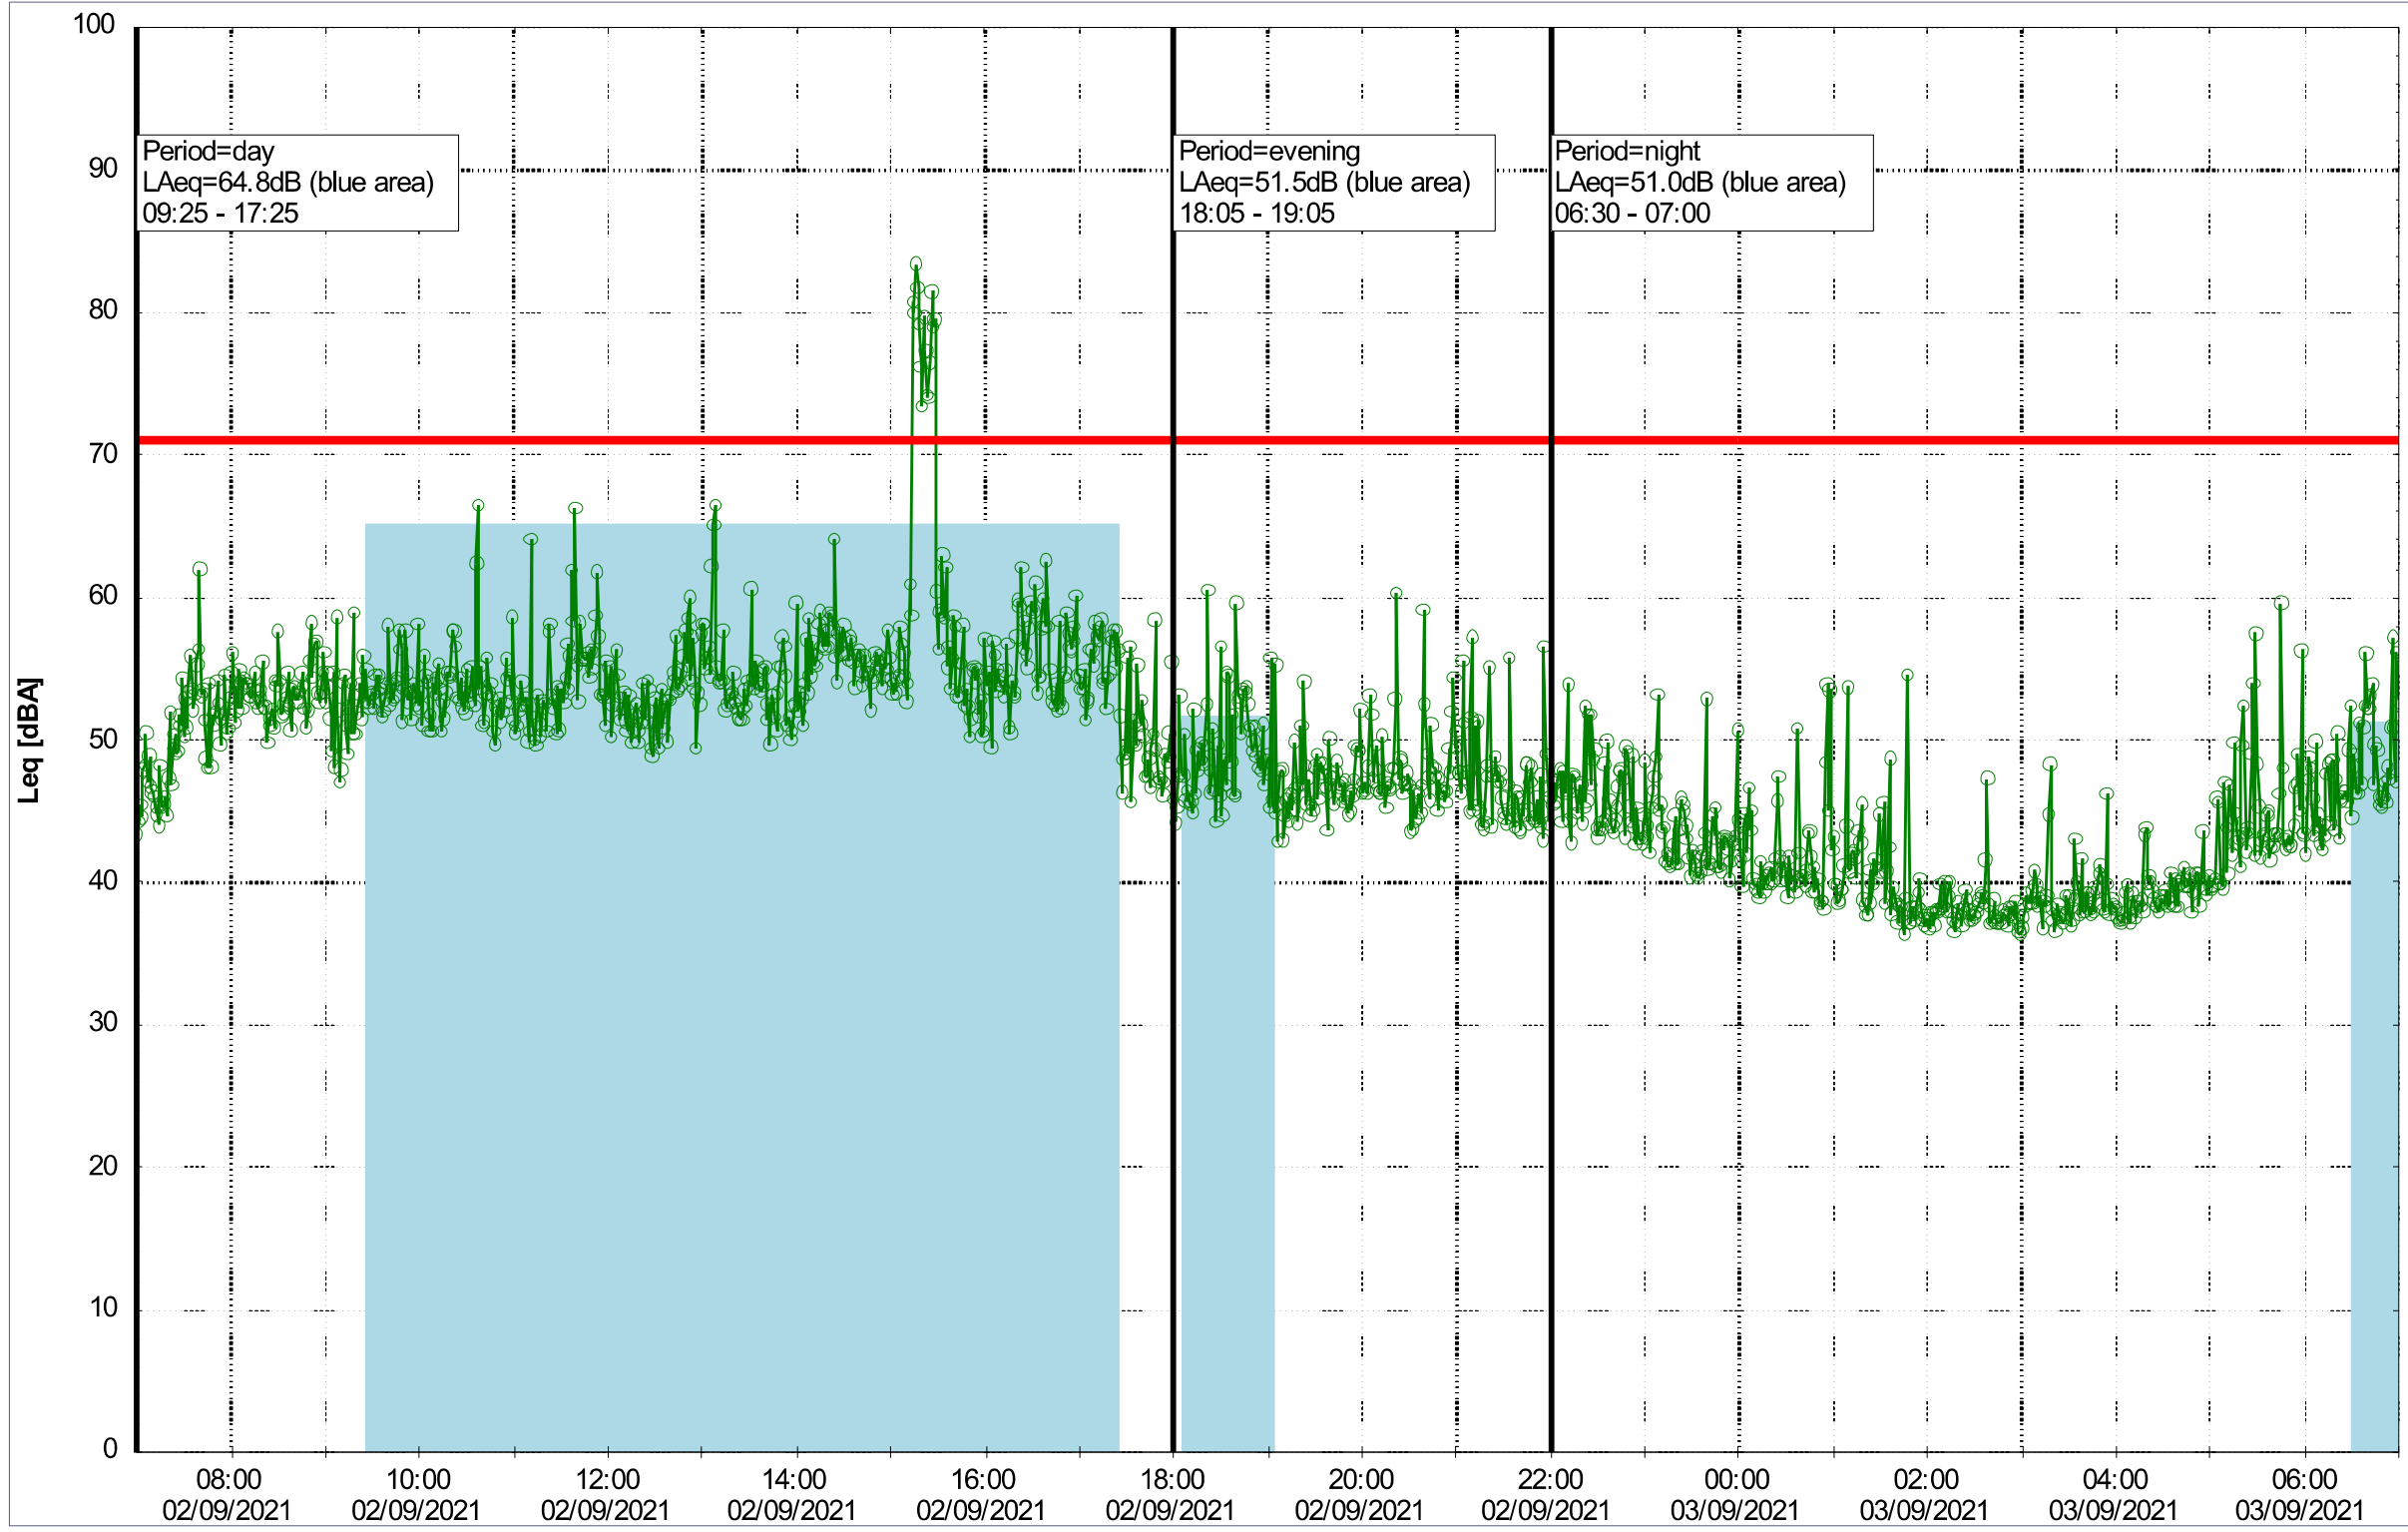

### Noise Time Related Diagram

01/09/2021  
02/09/2021

○○○○ NEL\_NS01

Project: Kronos Sydhavnen  
 Construction: Ny Ellebjerg  
 Location: N-V

Plan View

Remarks

...

### Noise Time Related Diagram

02/09/2021  
03/09/2021

o o o o NEL\_NS01

Project: Kronos Sydhavnen  
Construction: Ny Ellebjerg  
Location: N-V

Plan View

Remarks

### Noise Time Related Diagram

03/09/2021  
04/09/2021

o o o o NEL\_NS01

Project: Kronos Sydhavnen  
Construction: Ny Ellebjerg  
Location: N-V

Plan View

Remarks

...

### Noise Time Related Diagram

04/09/2021  
05/09/2021

NEL\_NS01

Project: Kronos Sydhavnen  
Construction: Ny Ellebjerg  
Location: N-V

Plan View

Remarks

...