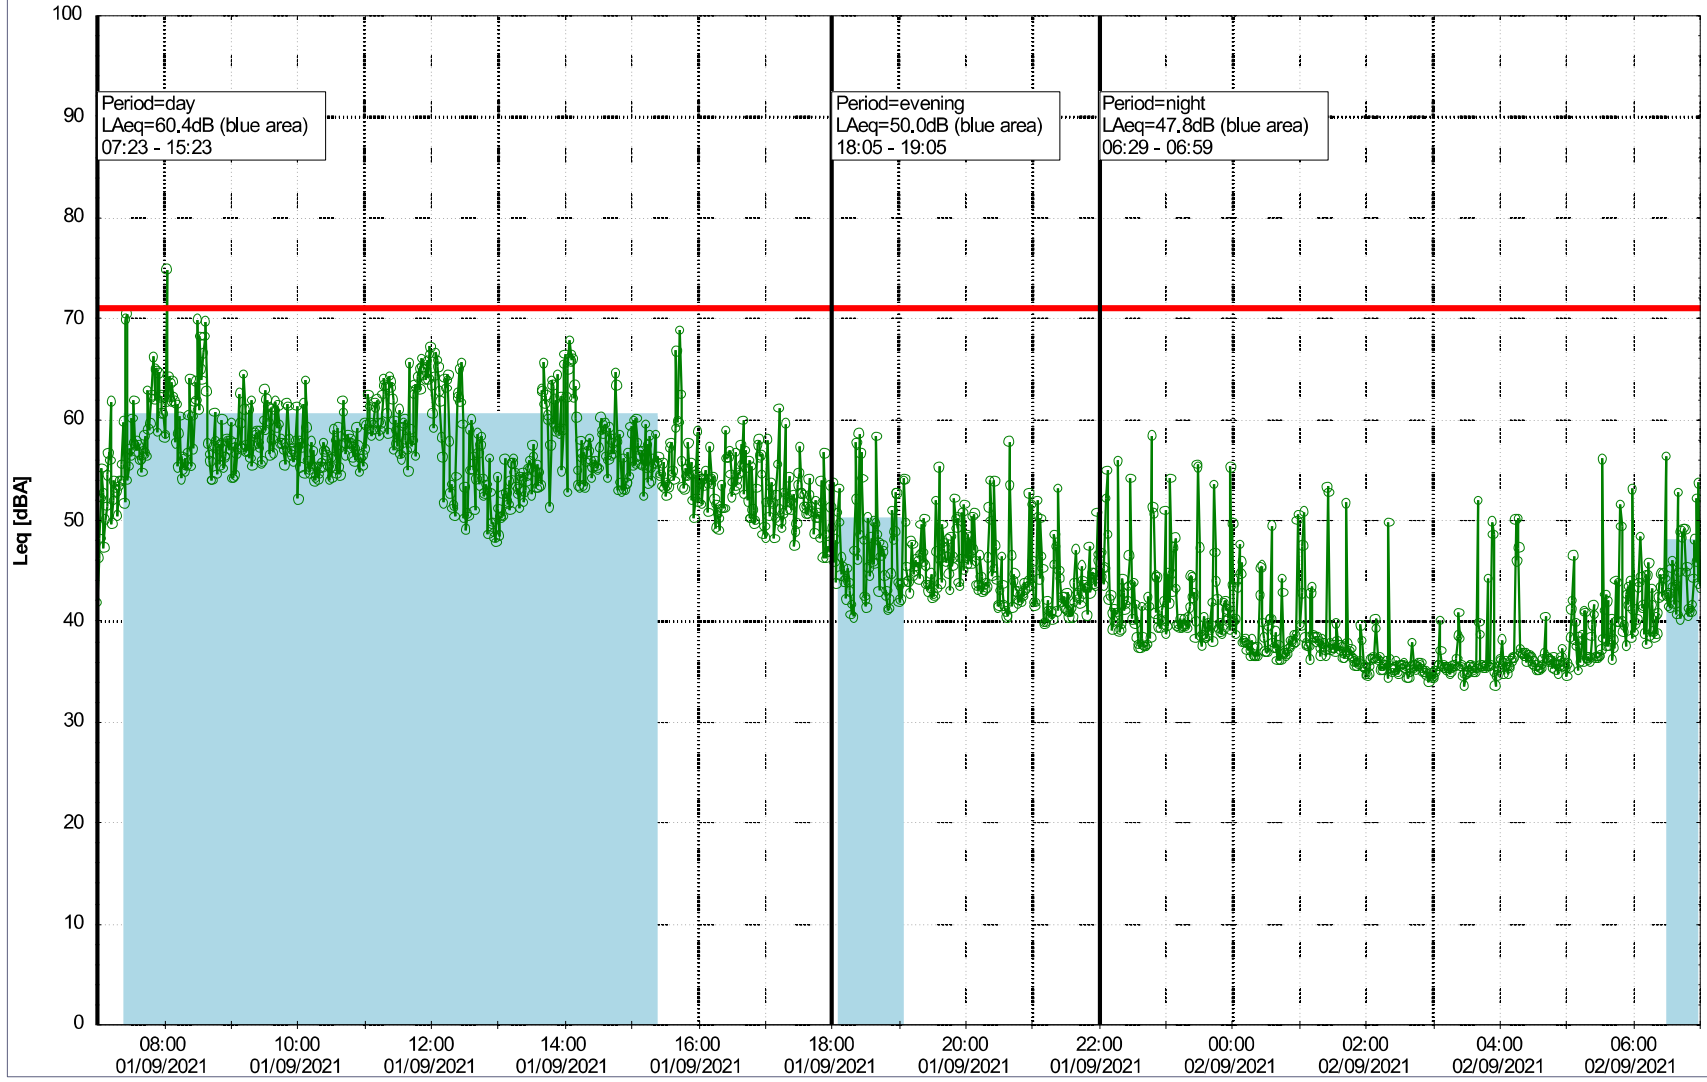

### Noise Time Related Diagram

31/08/2021  
01/09/2021

o o o o NEL\_NS01

**Project:** Kronos Sydhavnen  
**Construction:** Ny Ellebjerg  
**Location:** N-V

Plan View

Remarks

### Noise Time Related Diagram

01/09/2021  
02/09/2021

○○○○ NEL\_NS01

Project: Kronos Sydhavnen  
 Construction: Ny Ellebjerg  
 Location: N-V

Plan View

Remarks

...

### Noise Time Related Diagram

02/09/2021  
03/09/2021

o o o o NEL\_NS01

Project: Kronos Sydhavnen  
Construction: Ny Ellebjerg  
Location: N-V

Plan View

Remarks

### Noise Time Related Diagram

04/09/2021  
05/09/2021

NEL\_NS01

Project: Kronos Sydhavnen  
Construction: Ny Ellebjerg  
Location: N-V

Plan View

Remarks

...