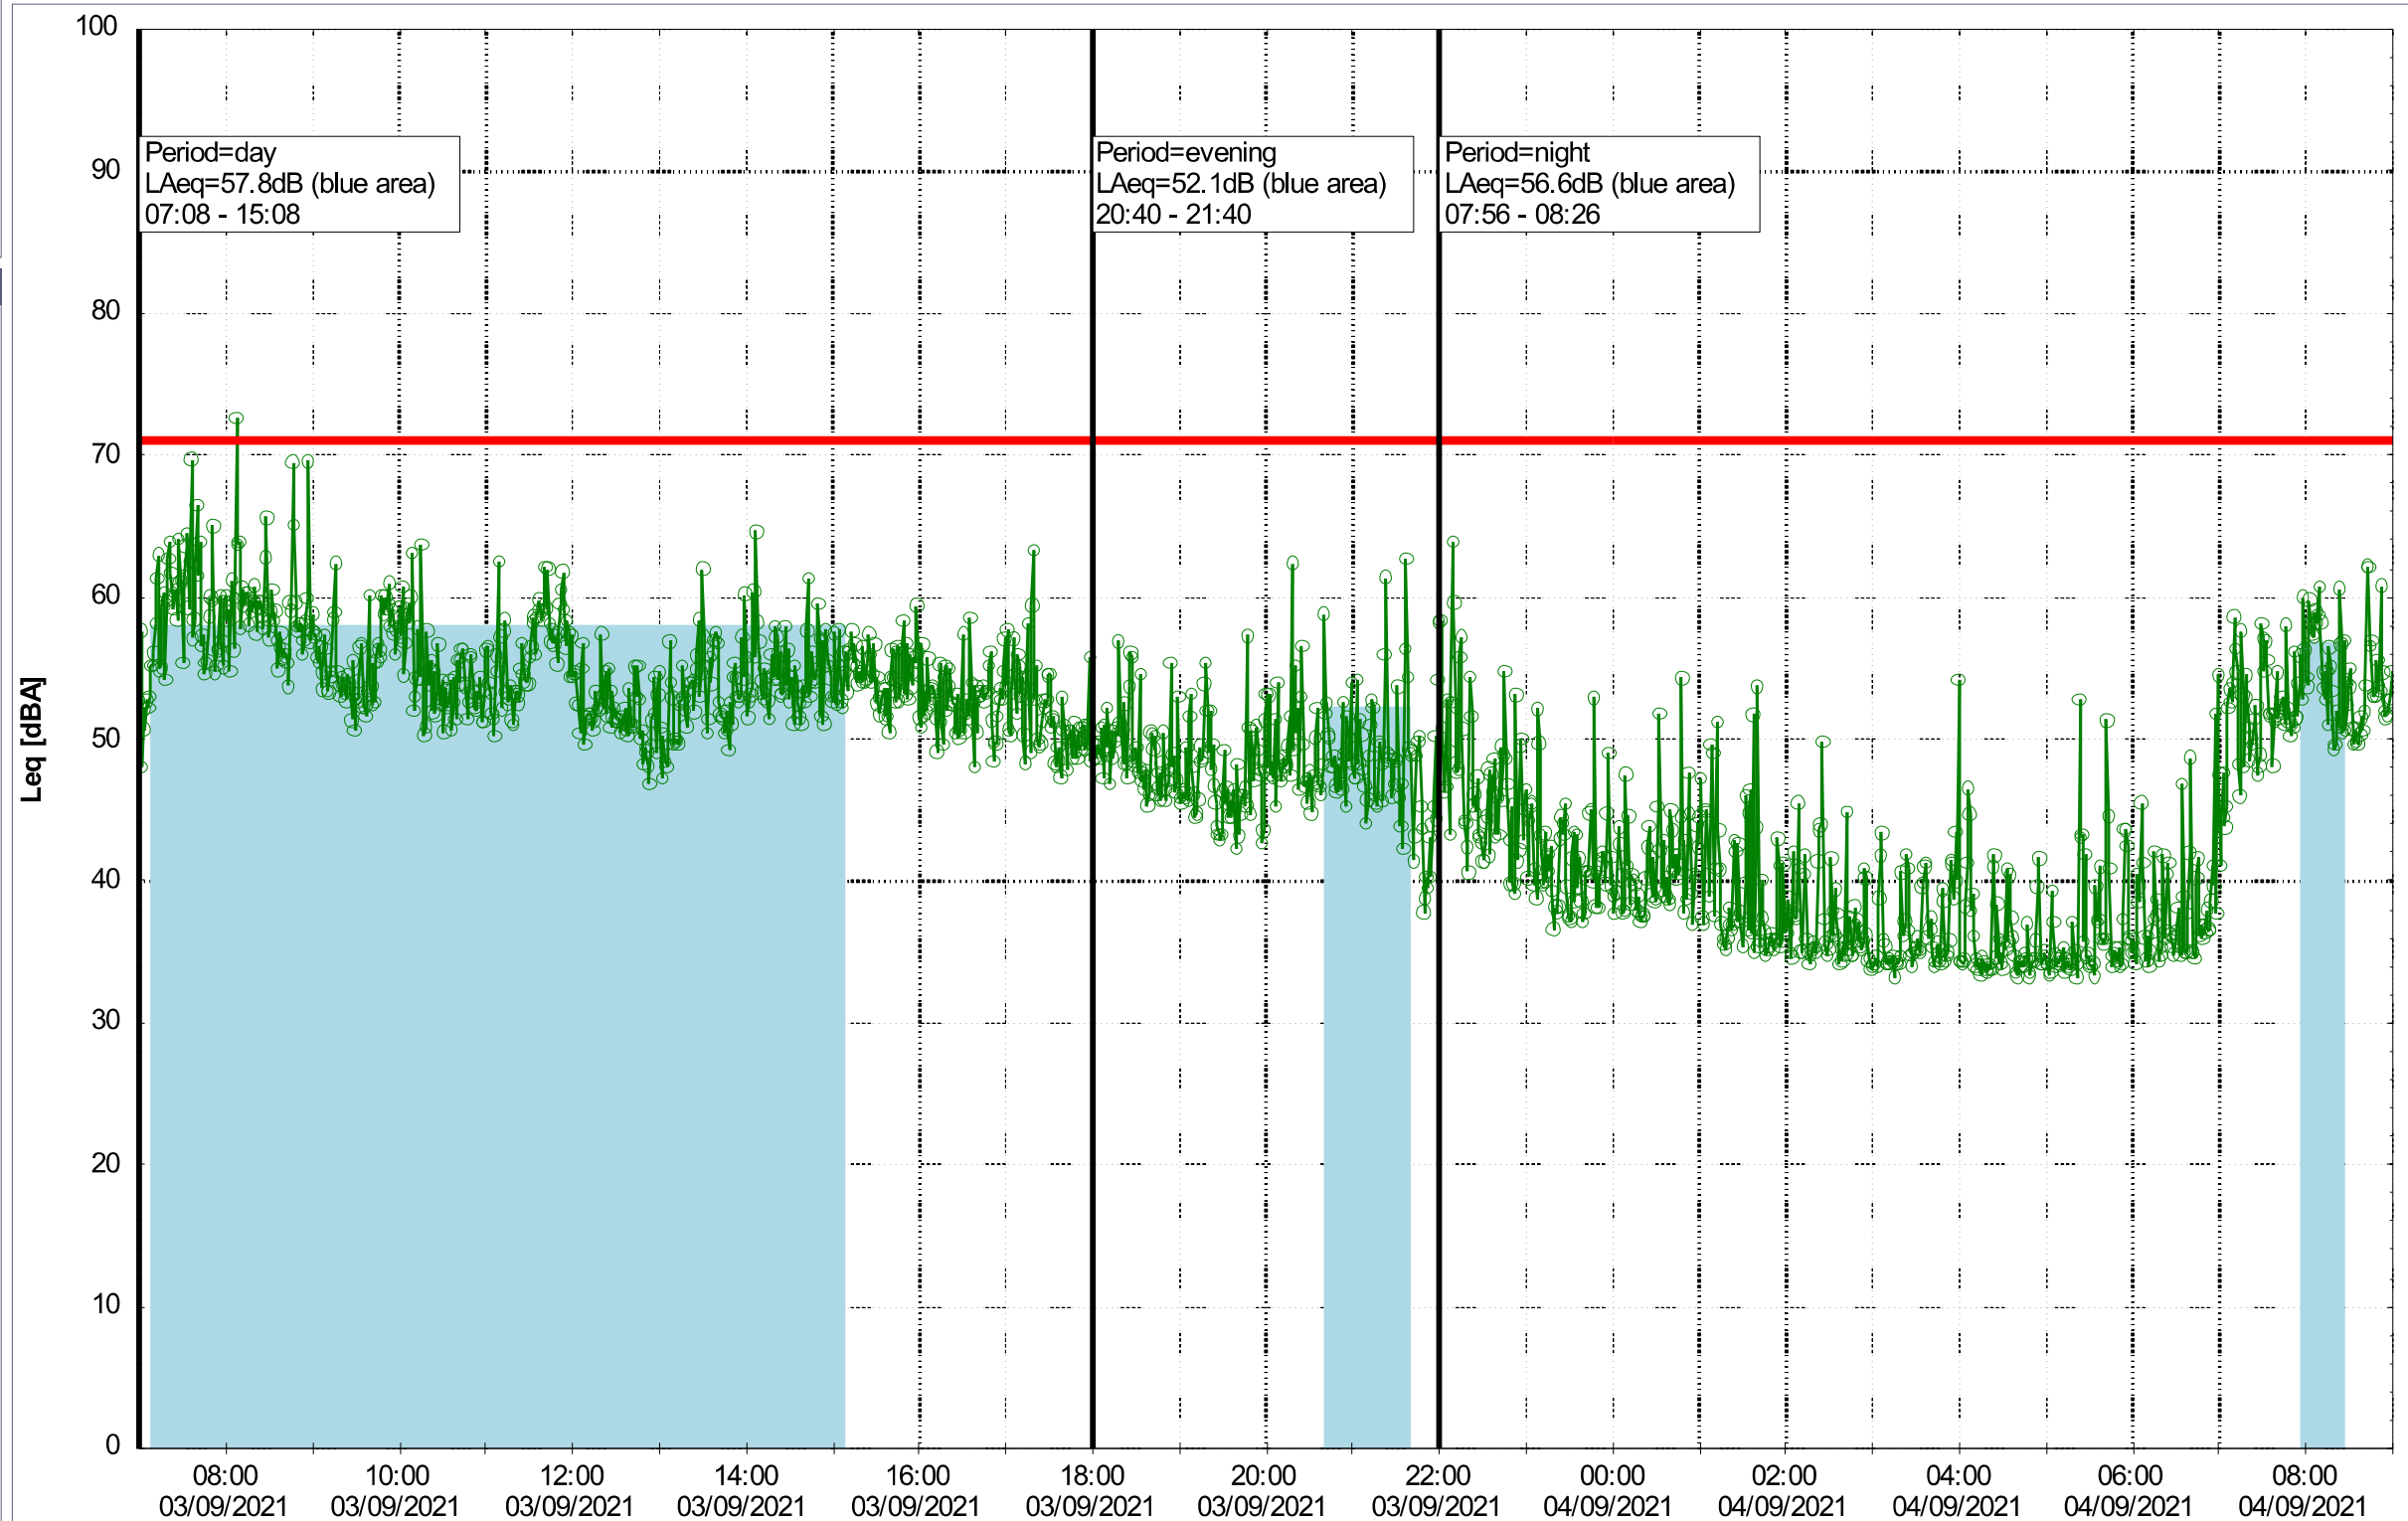

### Noise Time Related Diagram

02/09/2021  
03/09/2021

o o o o NEL\_NS01

Project: Kronos Sydhavnen  
Construction: Ny Ellebjerg  
Location: N-V

Plan View

Remarks

### Noise Time Related Diagram

03/09/2021  
04/09/2021

o o o o NEL\_NS01

Project: Kronos Sydhavnen  
Construction: Ny Ellebjerg  
Location: N-V

Plan View

Remarks

...

### Noise Time Related Diagram

04/09/2021  
05/09/2021

NEL\_NS01

Project: Kronos Sydhavnen  
Construction: Ny Ellebjerg  
Location: N-V

Plan View

Remarks

...