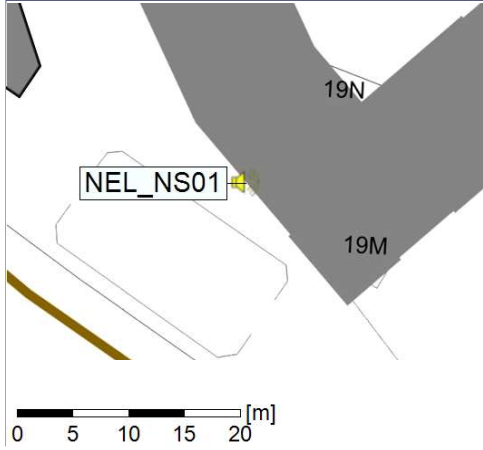

### Noise Time Related Diagram

03/09/2021  
04/09/2021

o o o o NEL\_NS01

Project: Kronos Sydhavnen  
Construction: Ny Ellebjerg  
Location: N-V

Plan View

Remarks

...