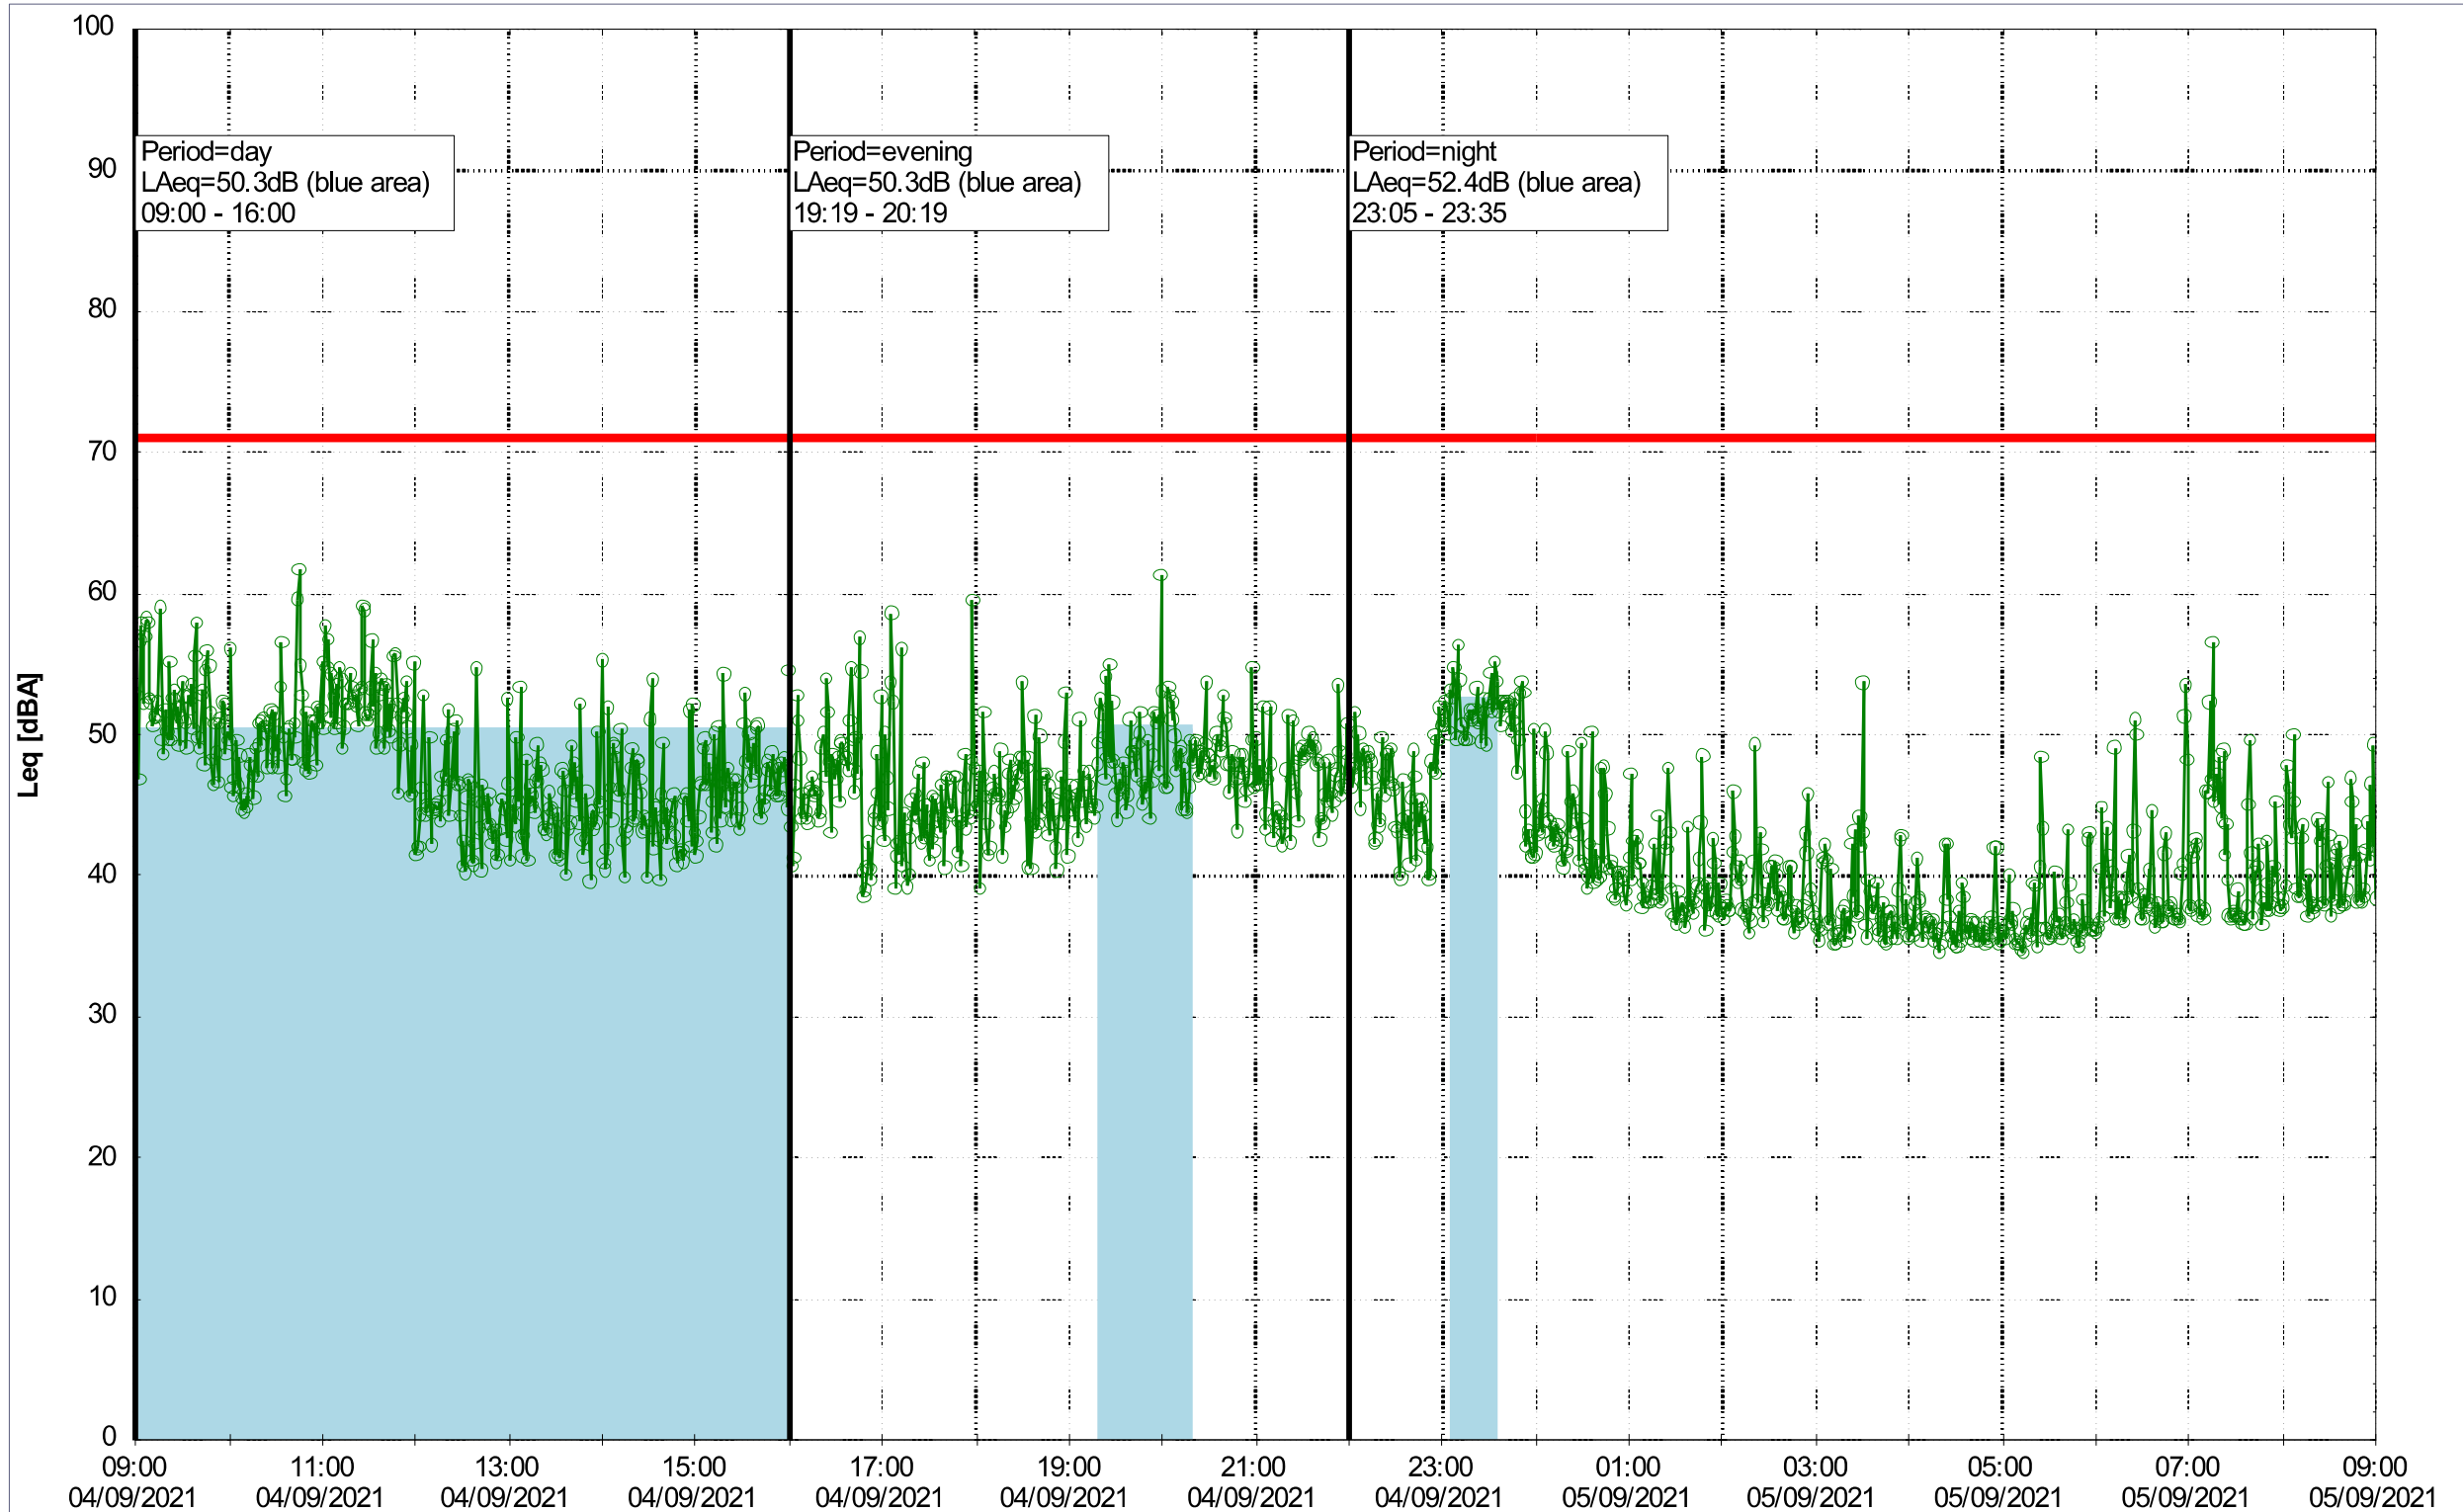

### Noise Time Related Diagram

02/09/2021  
03/09/2021

o o o o NEL\_NS01

Project: Kronos Sydhavnen  
Construction: Ny Ellebjerg  
Location: N-V

Plan View

Remarks

### Noise Time Related Diagram

03/09/2021  
04/09/2021

o o o o NEL\_NS01

Project: Kronos Sydhavnen  
Construction: Ny Ellebjerg  
Location: N-V

Plan View

Remarks

...

### Noise Time Related Diagram

04/09/2021  
05/09/2021

NEL\_NS01

Project: Kronos Sydhavnen  
Construction: Ny Ellebjerg  
Location: N-V

Plan View

Remarks

...