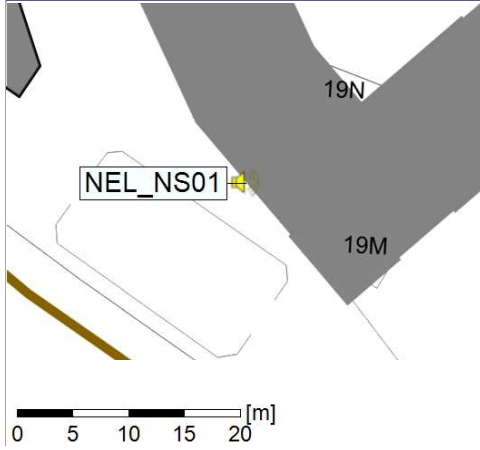

### Noise Time Related Diagram

04/09/2021  
05/09/2021

NEL\_NS01

Project: Kronos Sydhavnen  
Construction: Ny Ellebjerg  
Location: N-V

Plan View

Remarks

...

### Noise Time Related Diagram

05/09/2021  
06/09/2021

NEL\_NS01