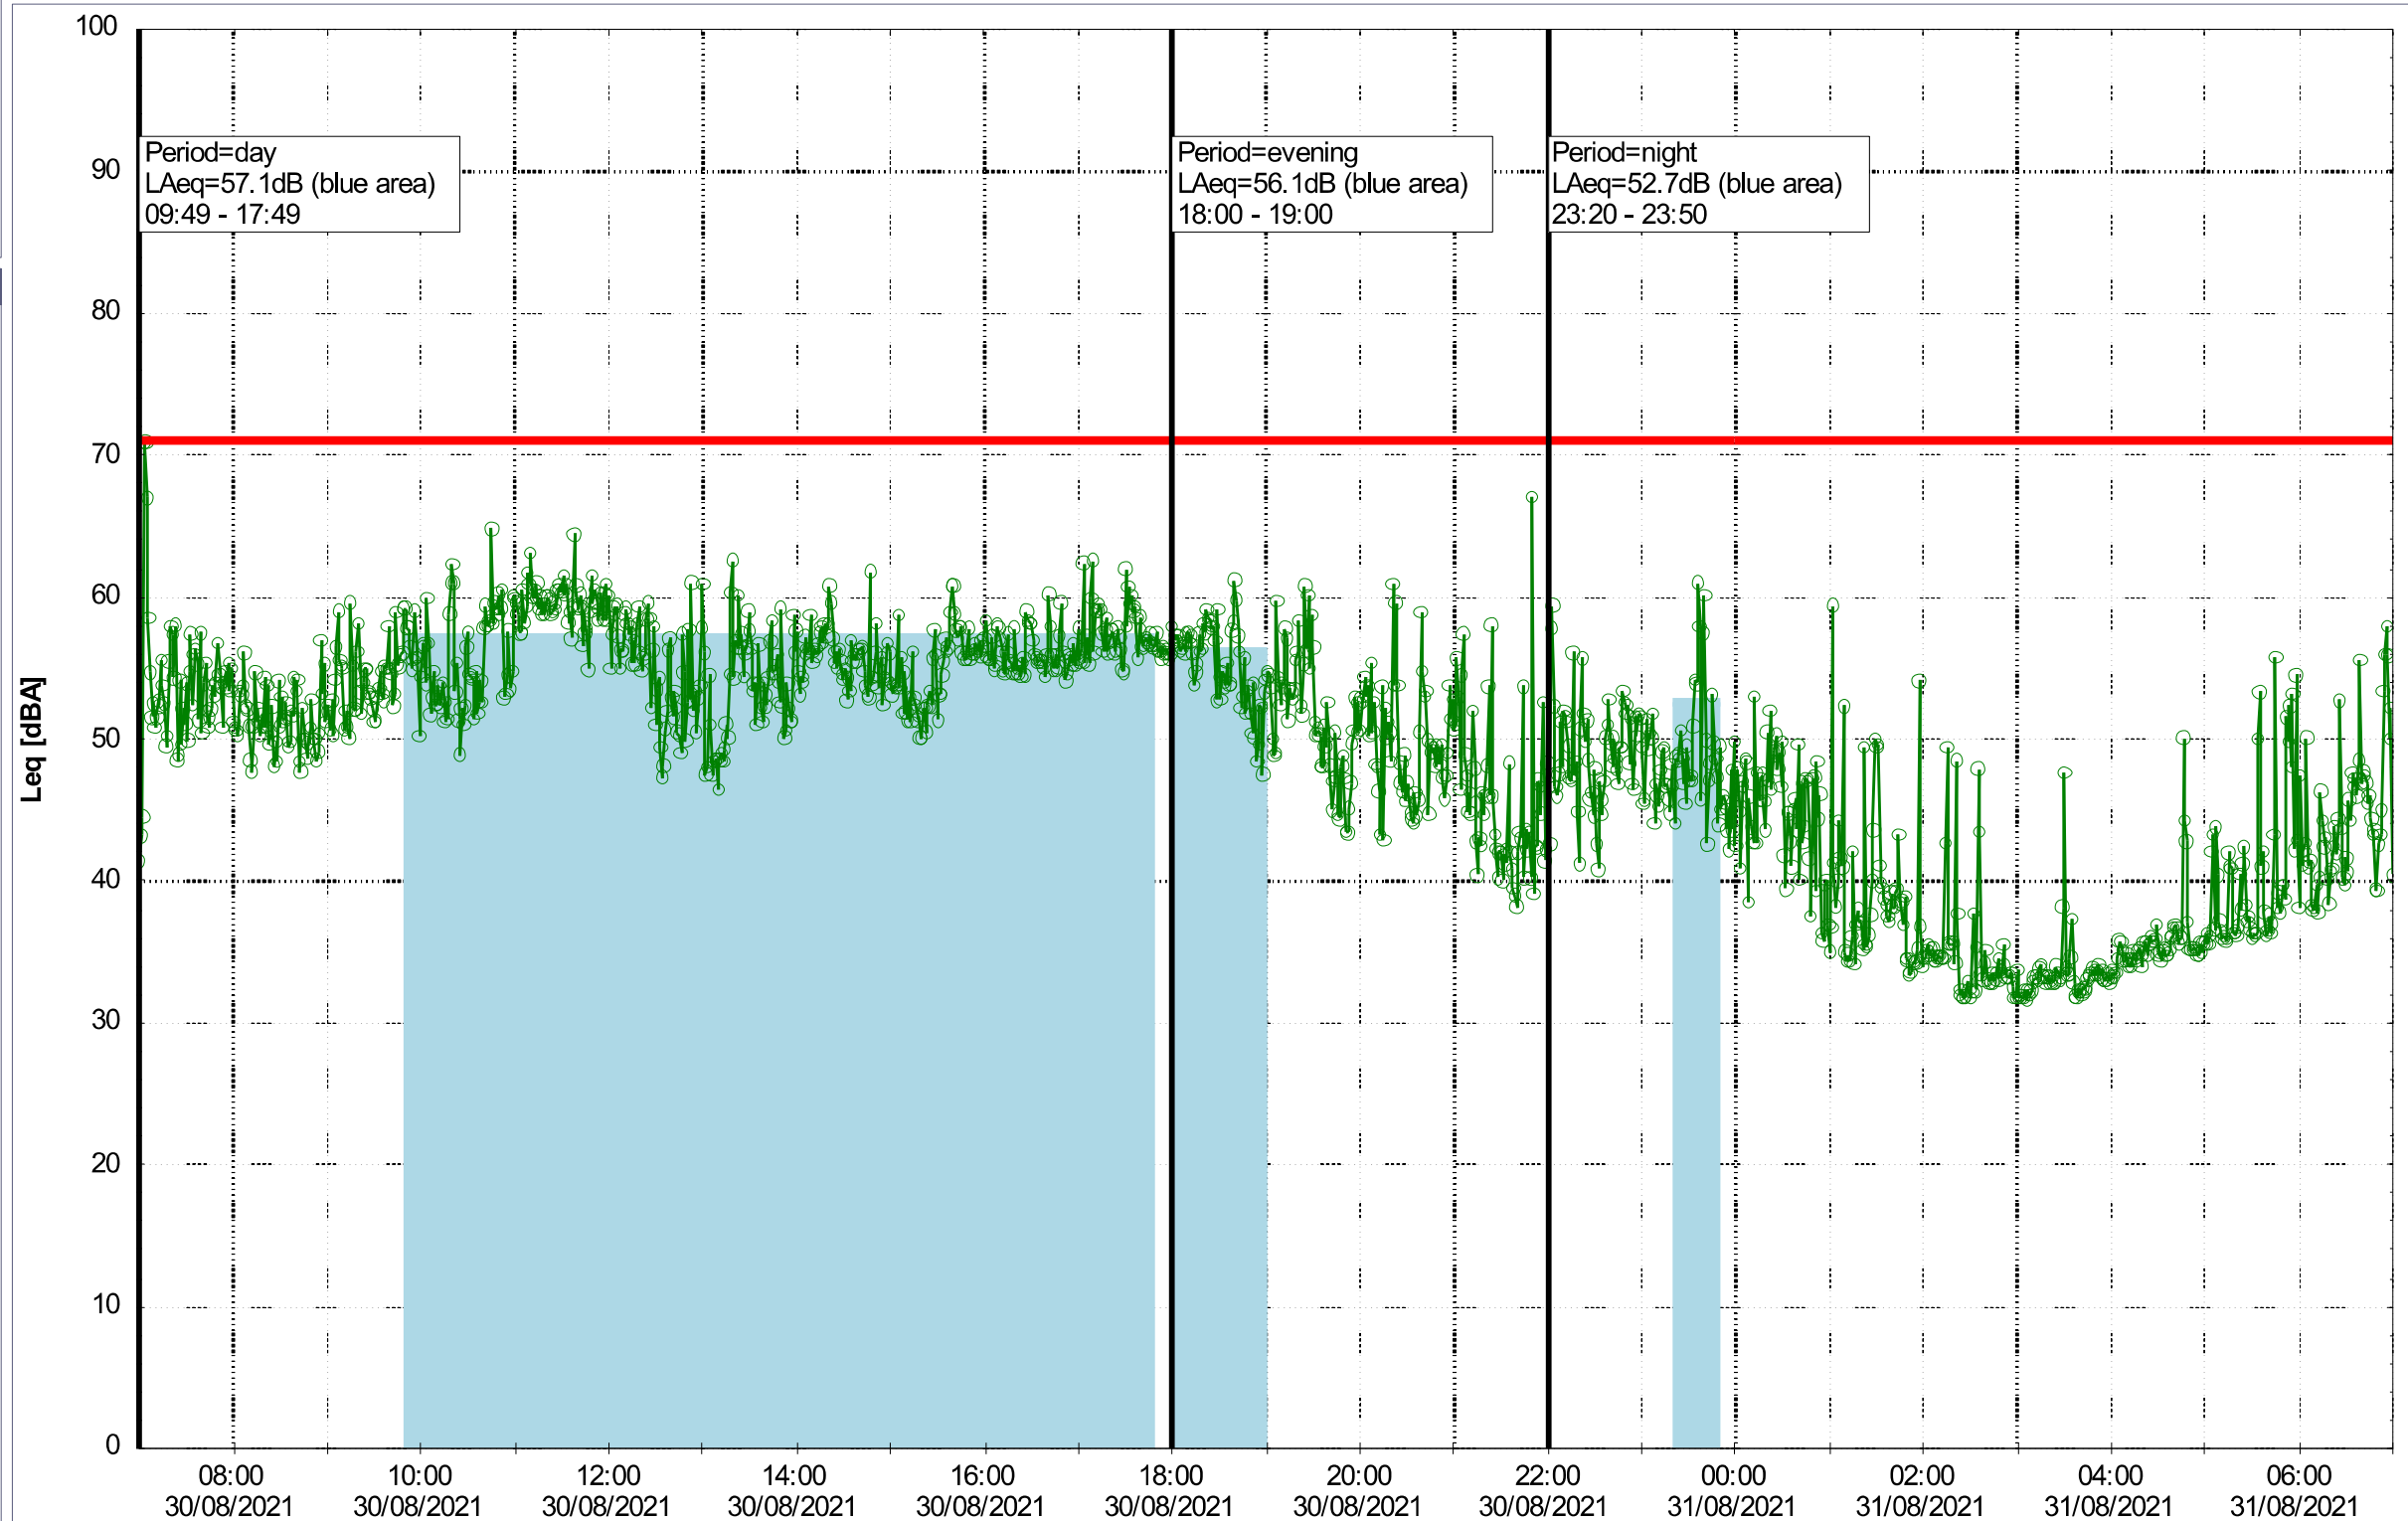

Project: Kronos Sydhavnen  
Construction: Ny Ellebjerg  
Location: N-V

Plan View

Remarks

### Noise Time Related Diagram

30/08/2021  
31/08/2021

○○○ NEL\_NS01

Project: Kronos Sydhavnen  
Construction: Ny Ellebjerg  
Location: N-V

Plan View

Remarks

### Noise Time Related Diagram

02/09/2021  
03/09/2021

o o o o NEL\_NS01

Project: Kronos Sydhavnen  
Construction: Ny Ellebjerg  
Location: N-V

Plan View

Remarks

### Noise Time Related Diagram

03/09/2021  
04/09/2021

o o o o NEL\_NS01

Project: Kronos Sydhavnen  
Construction: Ny Ellebjerg  
Location: N-V

Plan View

Remarks

...