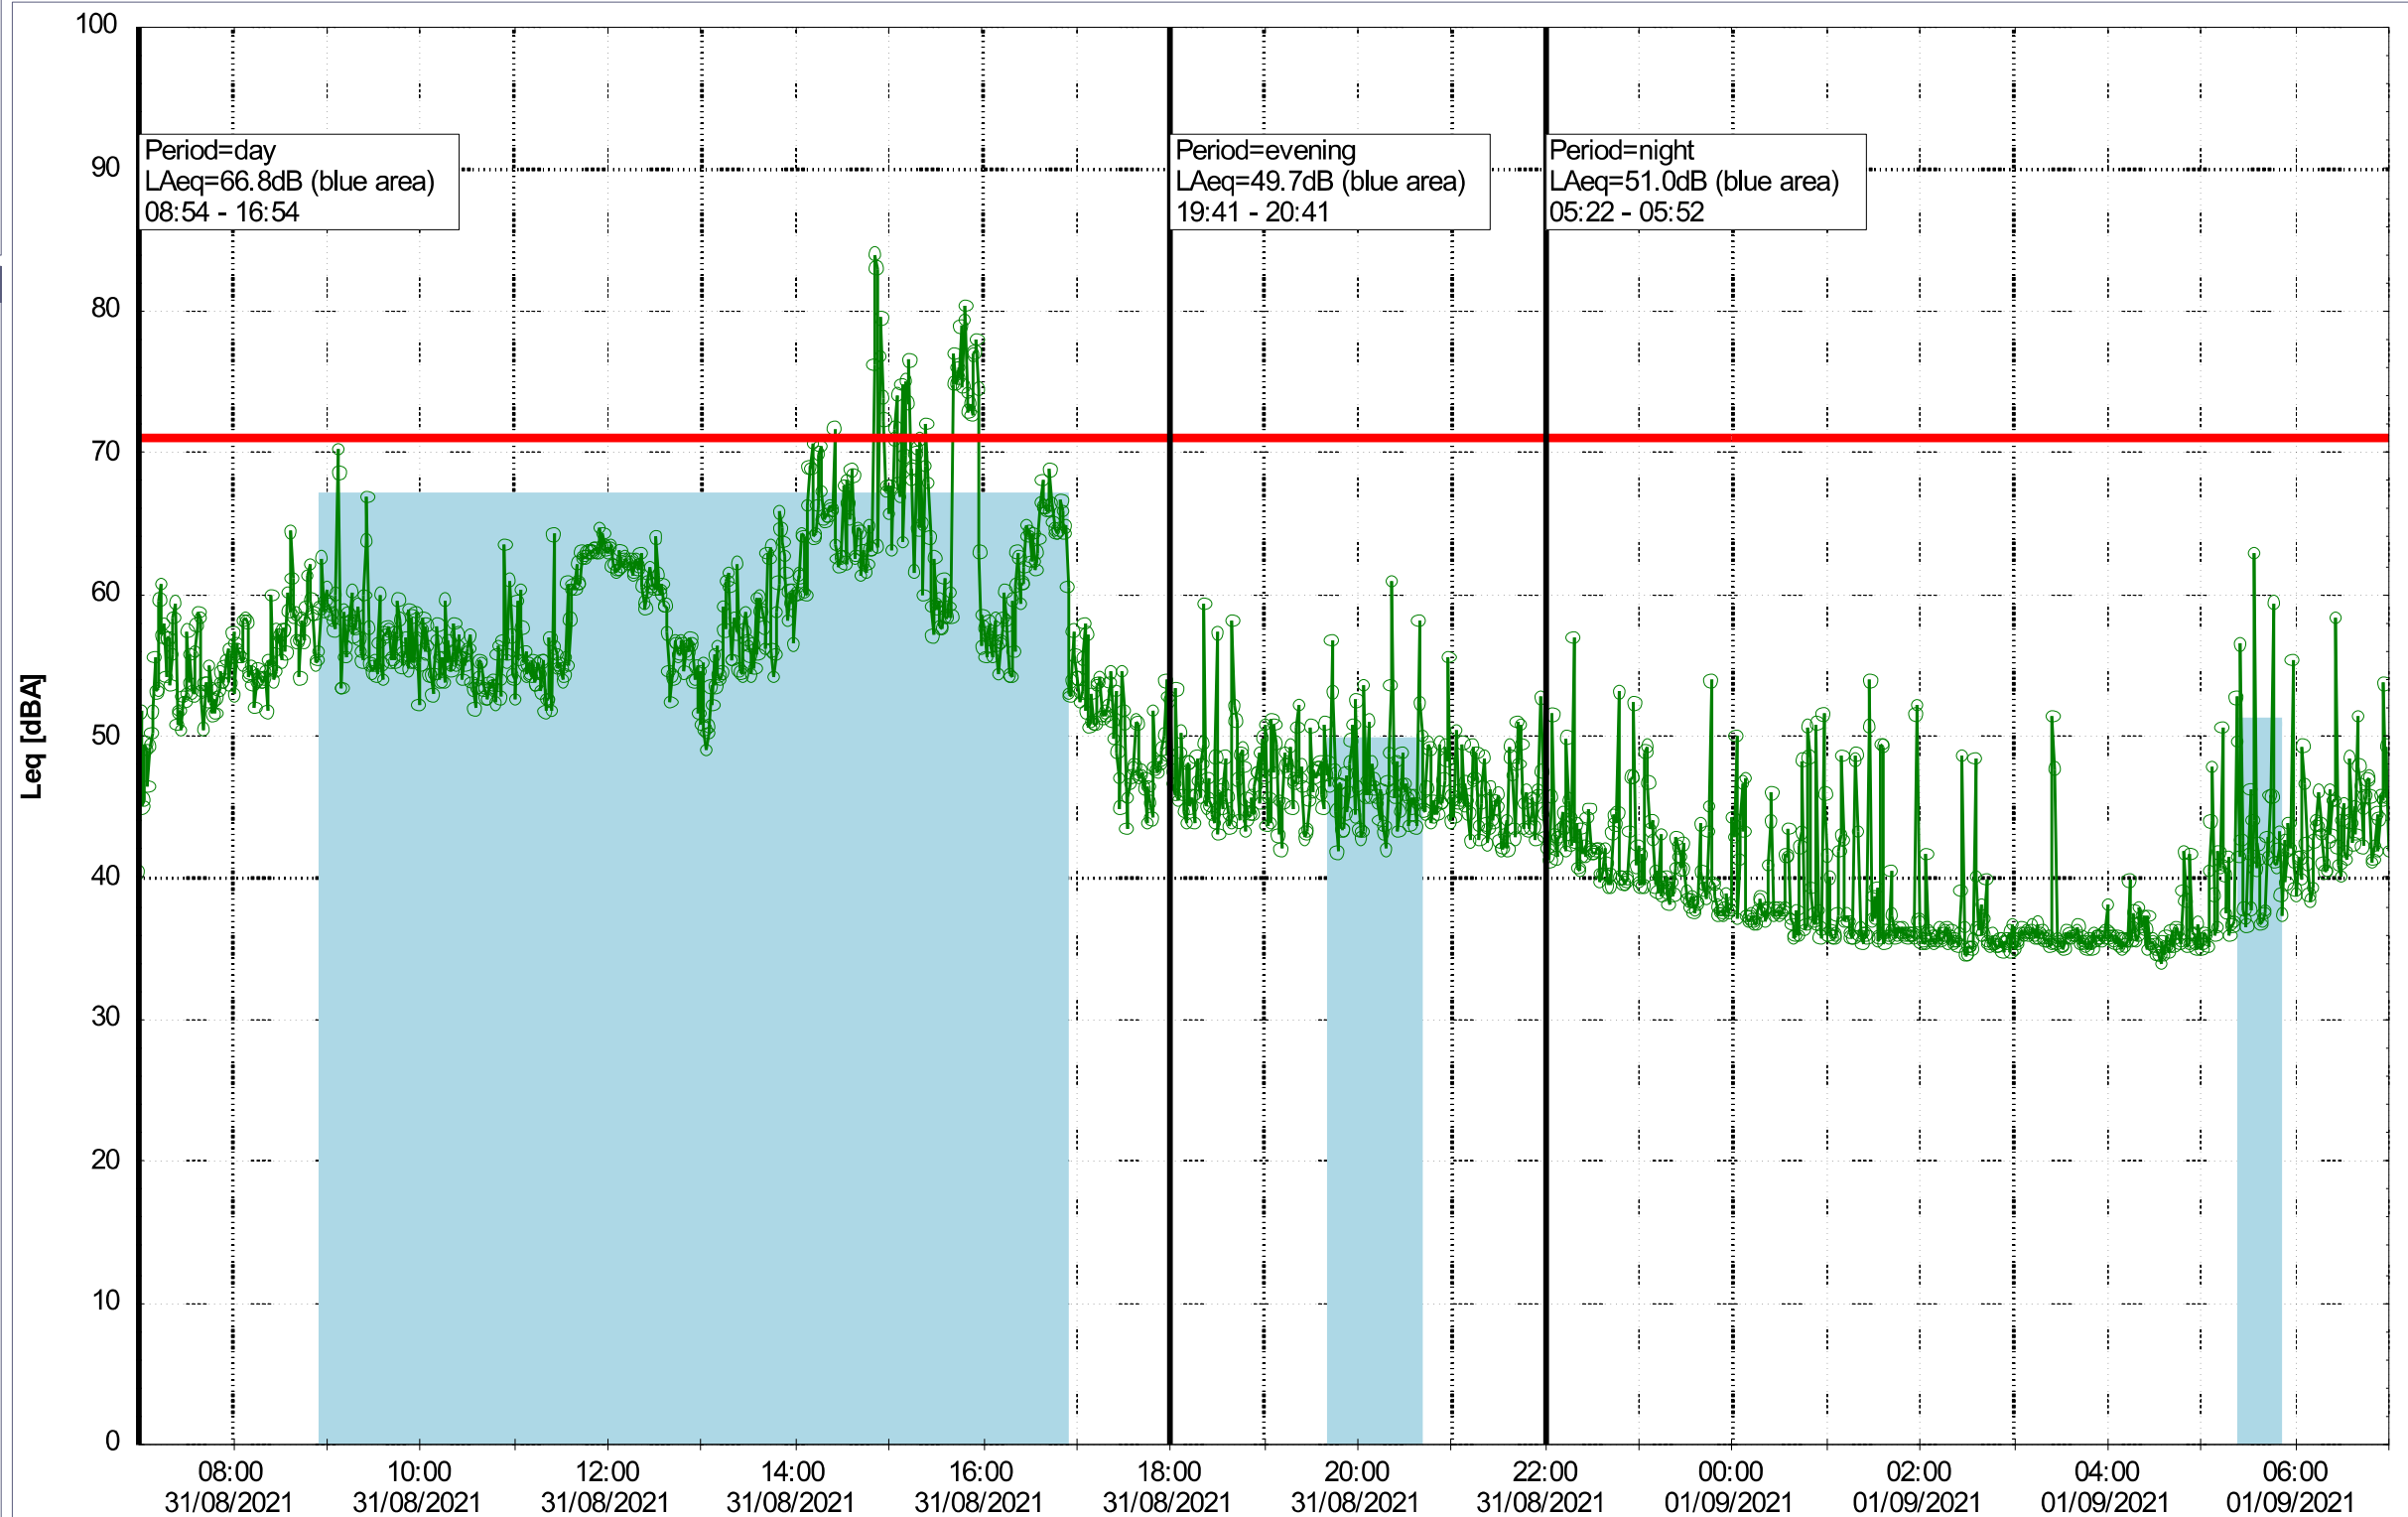

### Noise Time Related Diagram

30/08/2021  
31/08/2021

○○○ NEL\_NS01

Project: Kronos Sydhavnen  
Construction: Ny Ellebjerg  
Location: N-V

Plan View

Remarks

### Noise Time Related Diagram

31/08/2021  
01/09/2021

o o o o NEL\_NS01

**Project:** Kronos Sydhavnen  
**Construction:** Ny Ellebjerg  
**Location:** N-V

Plan View

Remarks

### Noise Time Related Diagram

01/09/2021  
02/09/2021

○○○○ NEL\_NS01

Project: Kronos Sydhavnen  
 Construction: Ny Ellebjerg  
 Location: N-V

Plan View

Remarks

...

### Noise Time Related Diagram

02/09/2021  
03/09/2021

o o o o NEL\_NS01

Project: Kronos Sydhavnen  
Construction: Ny Ellebjerg  
Location: N-V

Plan View

Remarks