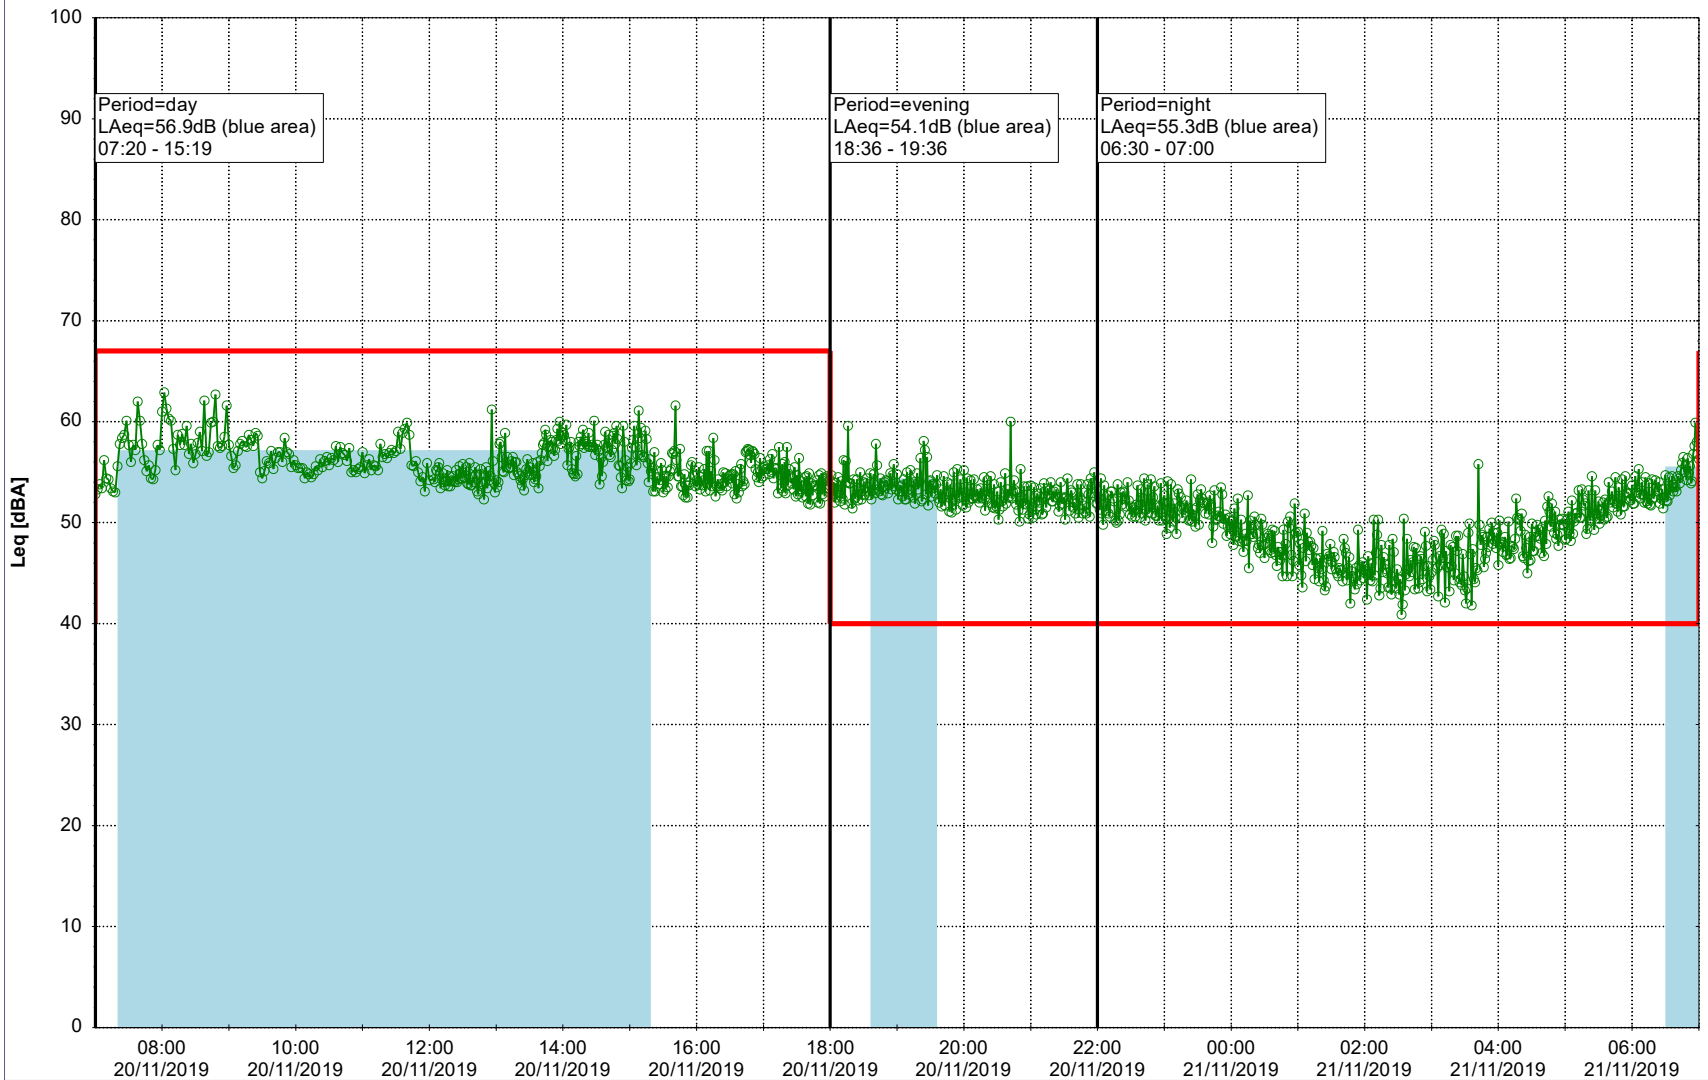

Plan View

Remarks

...

Noise Time Related Diagram

19/11/2019
20/11/2019

SLU_NS01

Project: Kronos Sydhavnen
Construction: Sluseholmen
Location: N-V

Plan View

Remarks

...

Noise Time Related Diagram

20/11/2019
21/11/2019

SLU_NS01

Project: Kronos Sydhavnen
Construction: Sluseholmen
Location: N-V

Plan View

Remarks

...

Noise Time Related Diagram

21/11/2019
22/11/2019

SLU_NS01

Project: Kronos Sydhavnen
Construction: Sluseholmen
Location: N-V

Plan View

Remarks

...

Noise Time Related Diagram

22/11/2019
23/11/2019

SLU_NS01

Project: Kronos Sydhavnen
Construction: Sluseholmen
Location: N-V

Plan View

Remarks

...

Noise Time Related Diagram