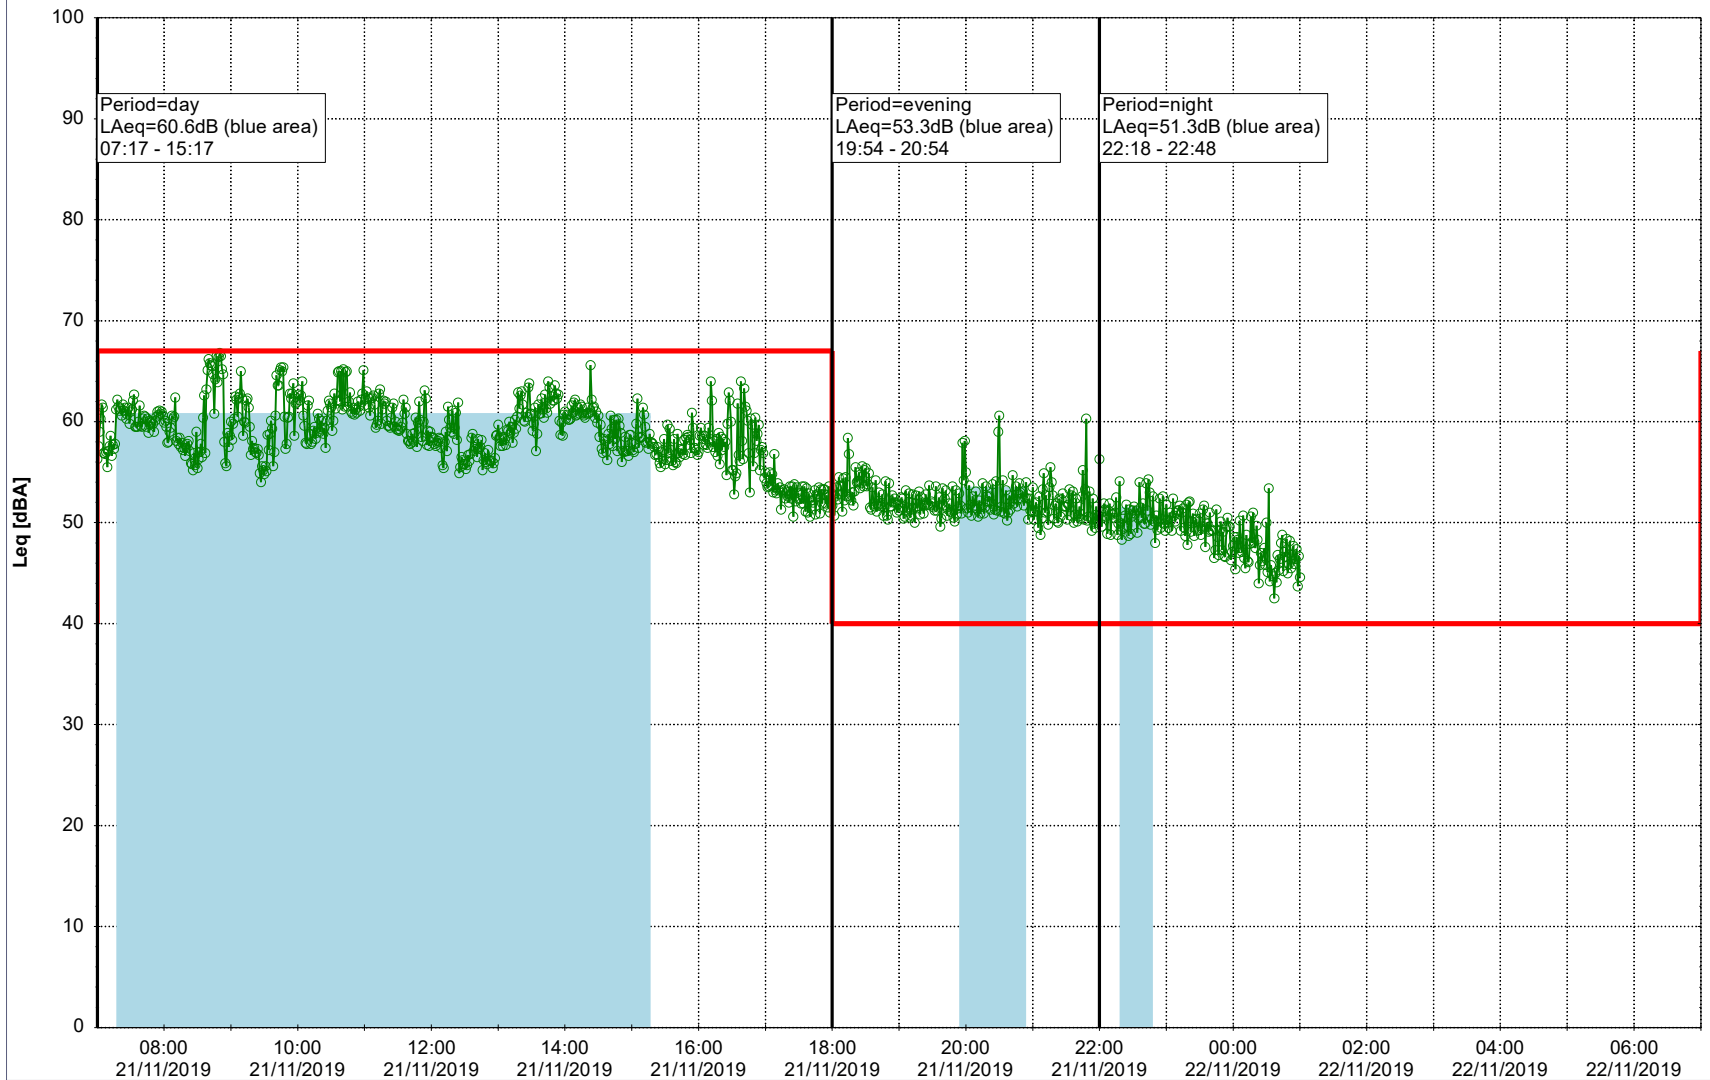

Remarks

...

Noise Time Related Diagram

20/11/2019
21/11/2019

SLU_NS01

Project: Kronos Sydhavnen
Construction: Sluseholmen
Location: N-V

Plan View

Remarks

...

Noise Time Related Diagram

21/11/2019
22/11/2019

SLU_NS01

Project: Kronos Sydhavnen
Construction: Sluseholmen
Location: N-V

Plan View

Remarks

...

Noise Time Related Diagram

22/11/2019
23/11/2019

SLU_NS01

Project: Kronos Sydhavnen
Construction: Sluseholmen
Location: N-V

Plan View

Remarks

...

Noise Time Related Diagram

23/11/2019
24/11/2019

○○○○ SLU_NS01

Project: Kronos Sydhavnen
Construction: Sluseholmen
Location: N-V

Plan View

Remarks

...

Noise Time Related Diagram

24/11/2019
25/11/2019