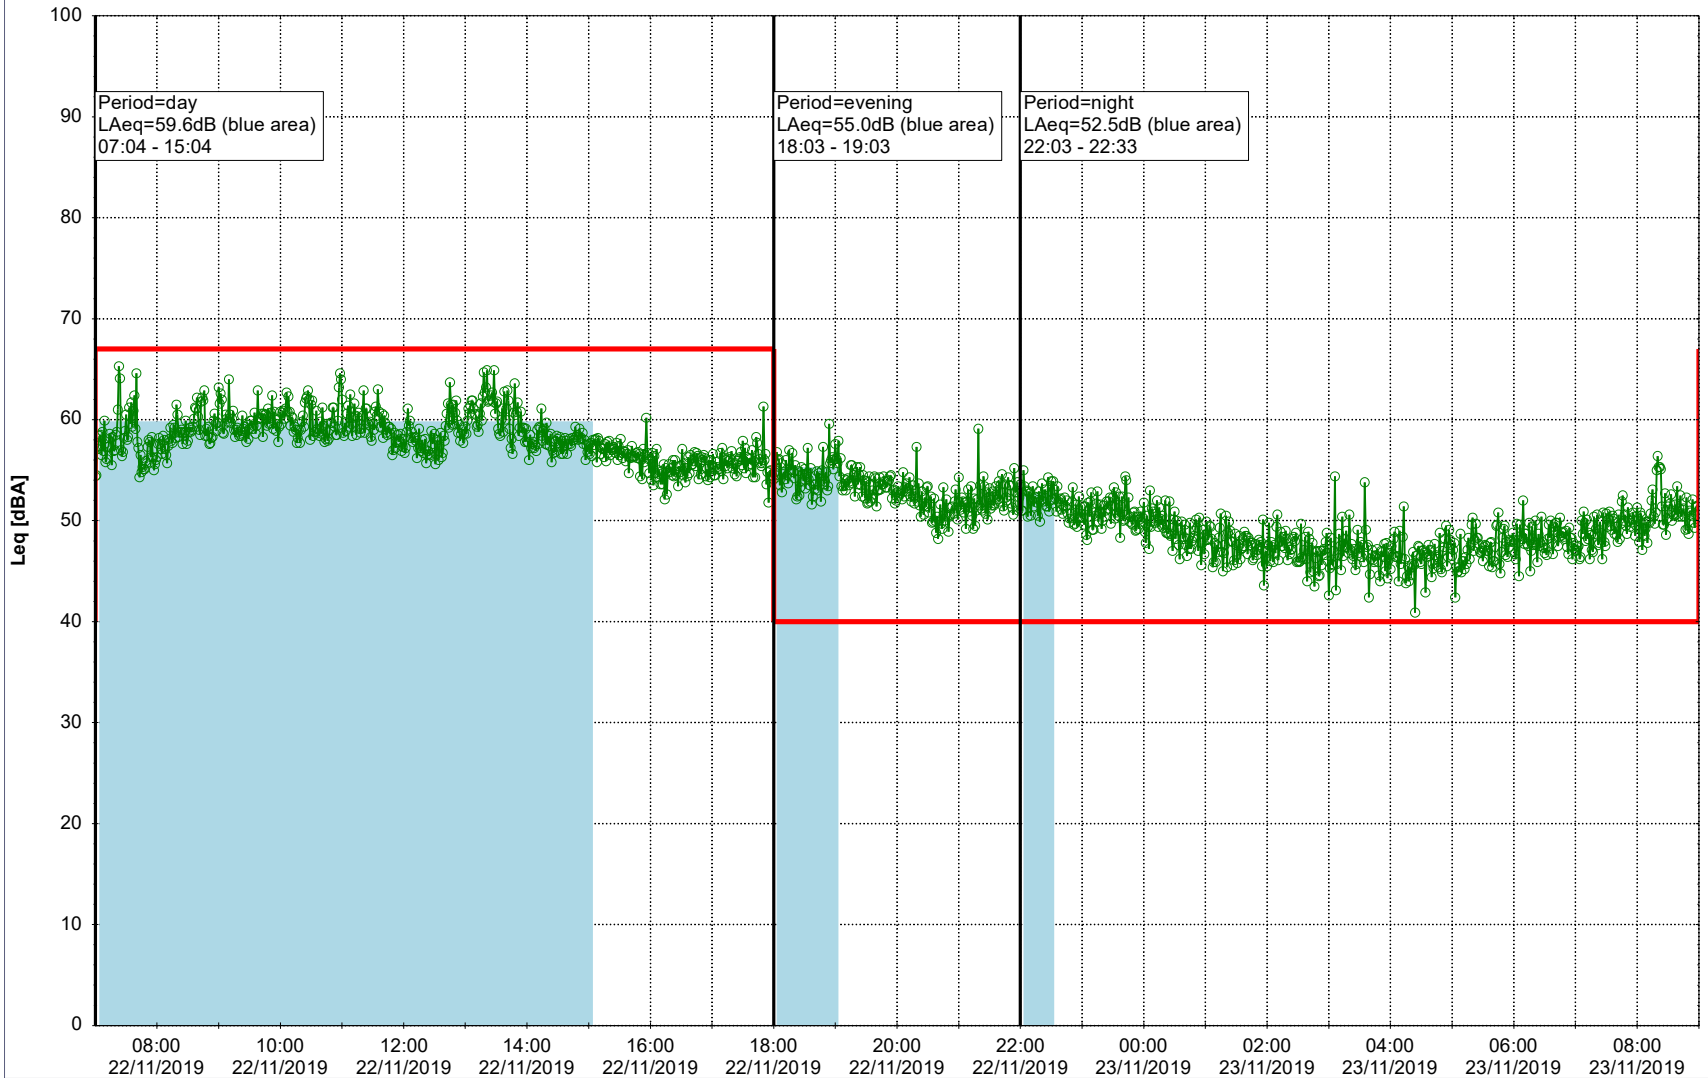

...

Noise Time Related Diagram

21/11/2019
22/11/2019

SLU_NS01

Project: Kronos Sydhavnen
Construction: Sluseholmen
Location: N-V

Plan View

Remarks

...

Noise Time Related Diagram

22/11/2019
23/11/2019

SLU_NS01

Project: Kronos Sydhavnen
Construction: Sluseholmen
Location: N-V

Plan View

Remarks

...

Noise Time Related Diagram

23/11/2019
24/11/2019

○○○○ SLU_NS01

Project: Kronos Sydhavnen
Construction: Sluseholmen
Location: N-V

Plan View

Remarks

...

Noise Time Related Diagram

24/11/2019
25/11/2019