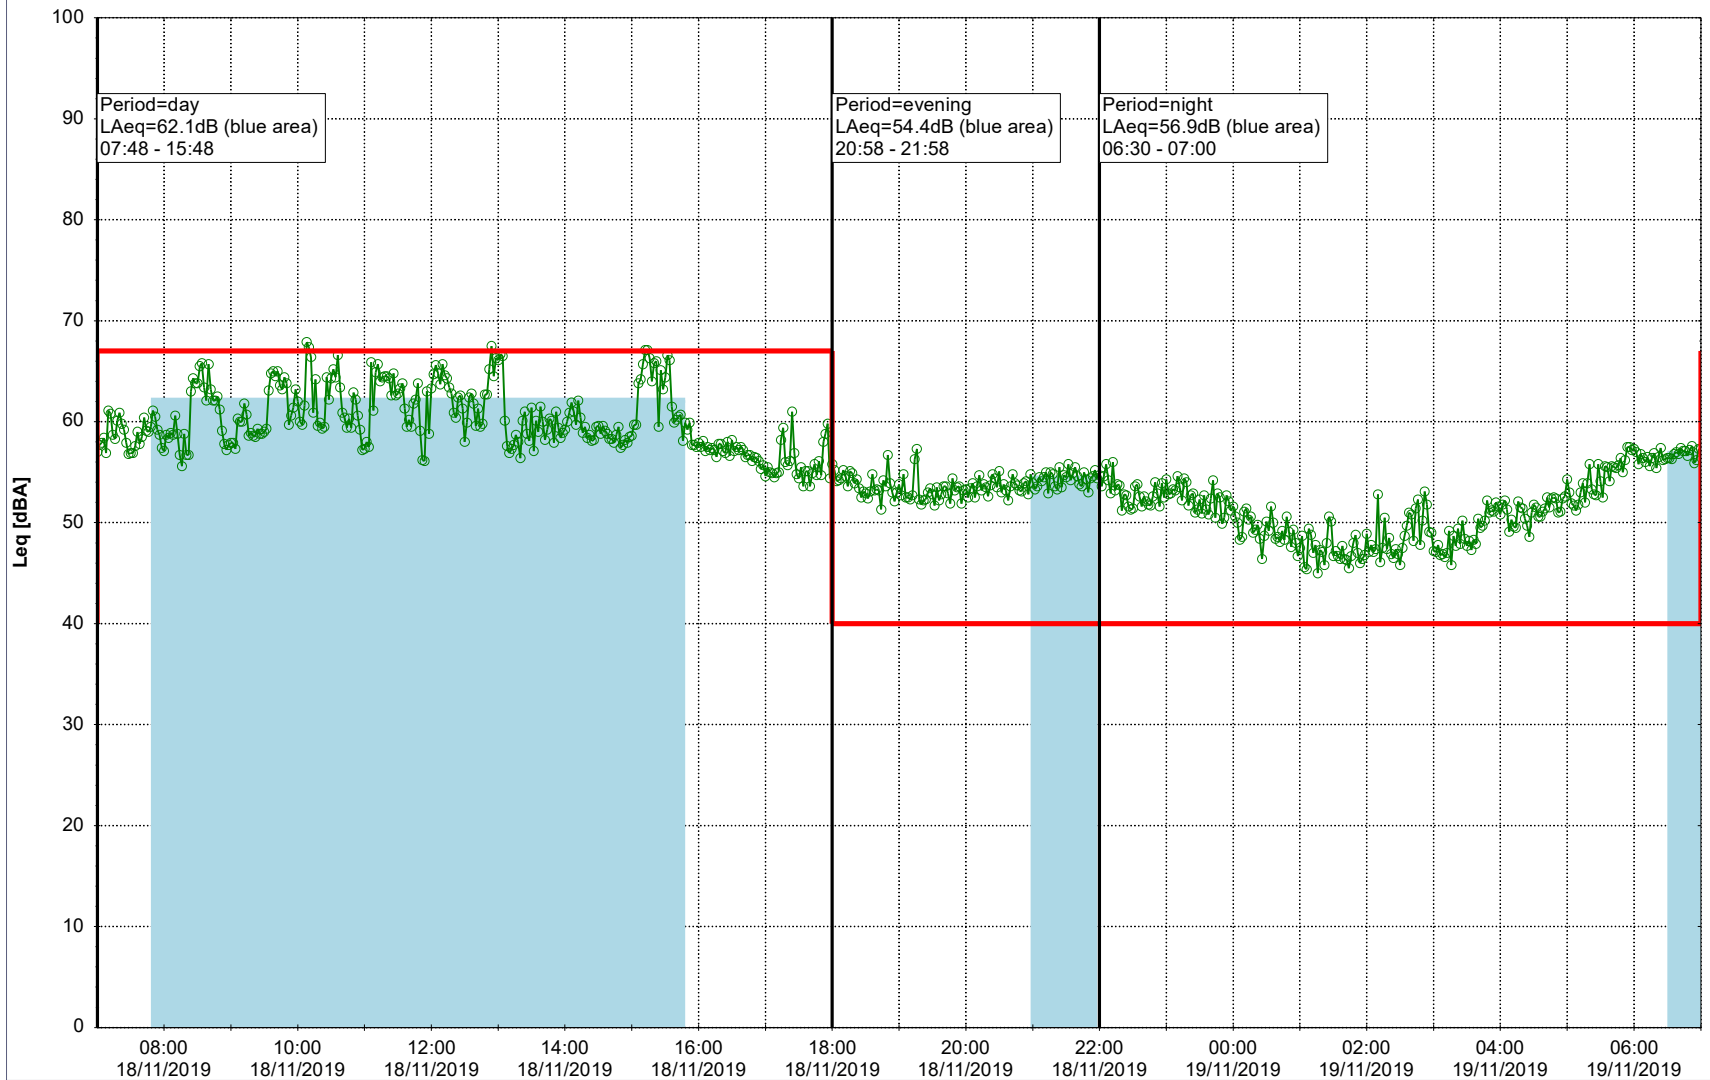

Project: Kronos Sydhavnen
Construction: Sluseholmen
Location: N-V

Plan View

Remarks

...

Noise Time Related Diagram

18/11/2019
19/11/2019

○○○ SLU_NS01

Project: Kronos Sydhavnen
Construction: Sluseholmen
Location: N-V

Plan View

Remarks

...

Noise Time Related Diagram

19/11/2019
20/11/2019

SLU_NS01

Project: Kronos Sydhavnen
Construction: Sluseholmen
Location: N-V

Plan View

Remarks

...

Noise Time Related Diagram

20/11/2019
21/11/2019

SLU_NS01

Project: Kronos Sydhavnen
Construction: Sluseholmen
Location: N-V

Plan View

Remarks

Noise Time Related Diagram

22/11/2019
23/11/2019

SLU_NS01

Project: Kronos Sydhavnen
Construction: Sluseholmen
Location: N-V

Plan View

Remarks

...

Noise Time Related Diagram