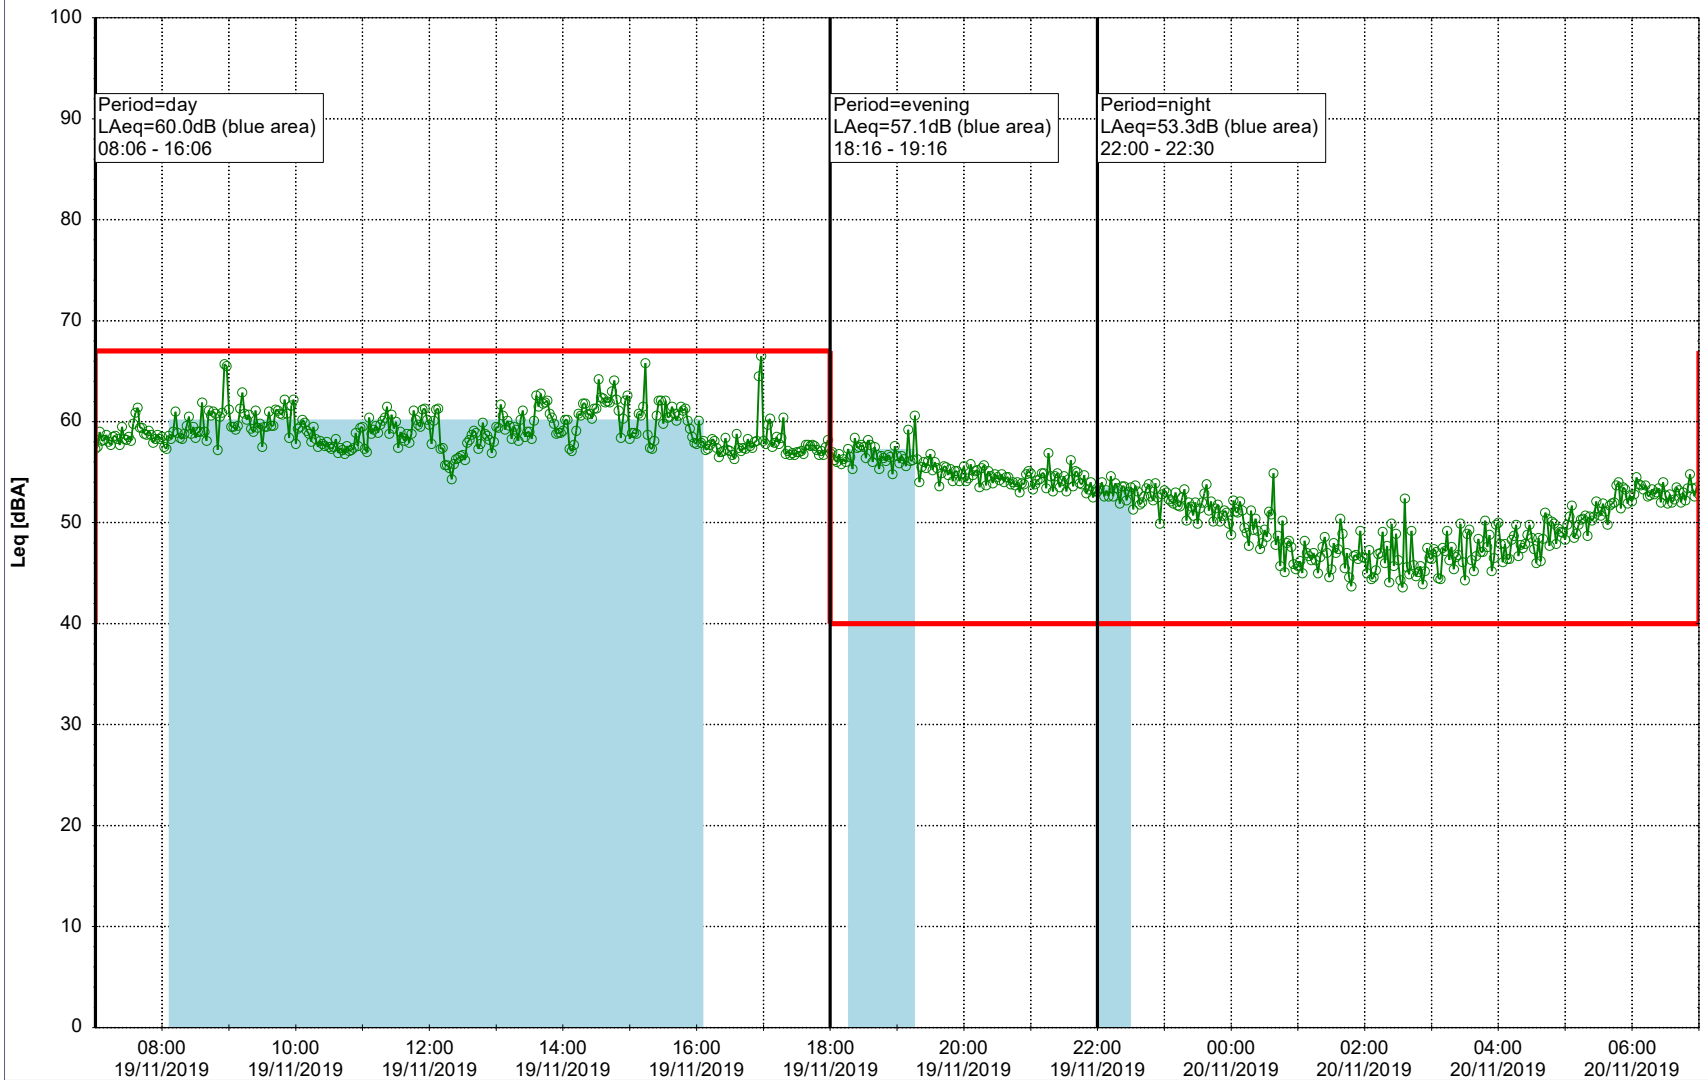

Plan View

Remarks

...

Noise Time Related Diagram

19/11/2019
20/11/2019

SLU_NS01

Project: Kronos Sydhavnen
Construction: Sluseholmen
Location: N-V

Plan View

Remarks

...

Noise Time Related Diagram

20/11/2019
21/11/2019

SLU_NS01

Project: Kronos Sydhavnen
Construction: Sluseholmen
Location: N-V

Plan View

Remarks

...

Noise Time Related Diagram

21/11/2019
22/11/2019

SLU_NS01

Project: Kronos Sydhavnen
Construction: Sluseholmen
Location: N-V

Plan View

Remarks

...

Noise Time Related Diagram

22/11/2019
23/11/2019

SLU_NS01

Project: Kronos Sydhavnen
Construction: Sluseholmen
Location: N-V

Plan View

Remarks

...

Noise Time Related Diagram