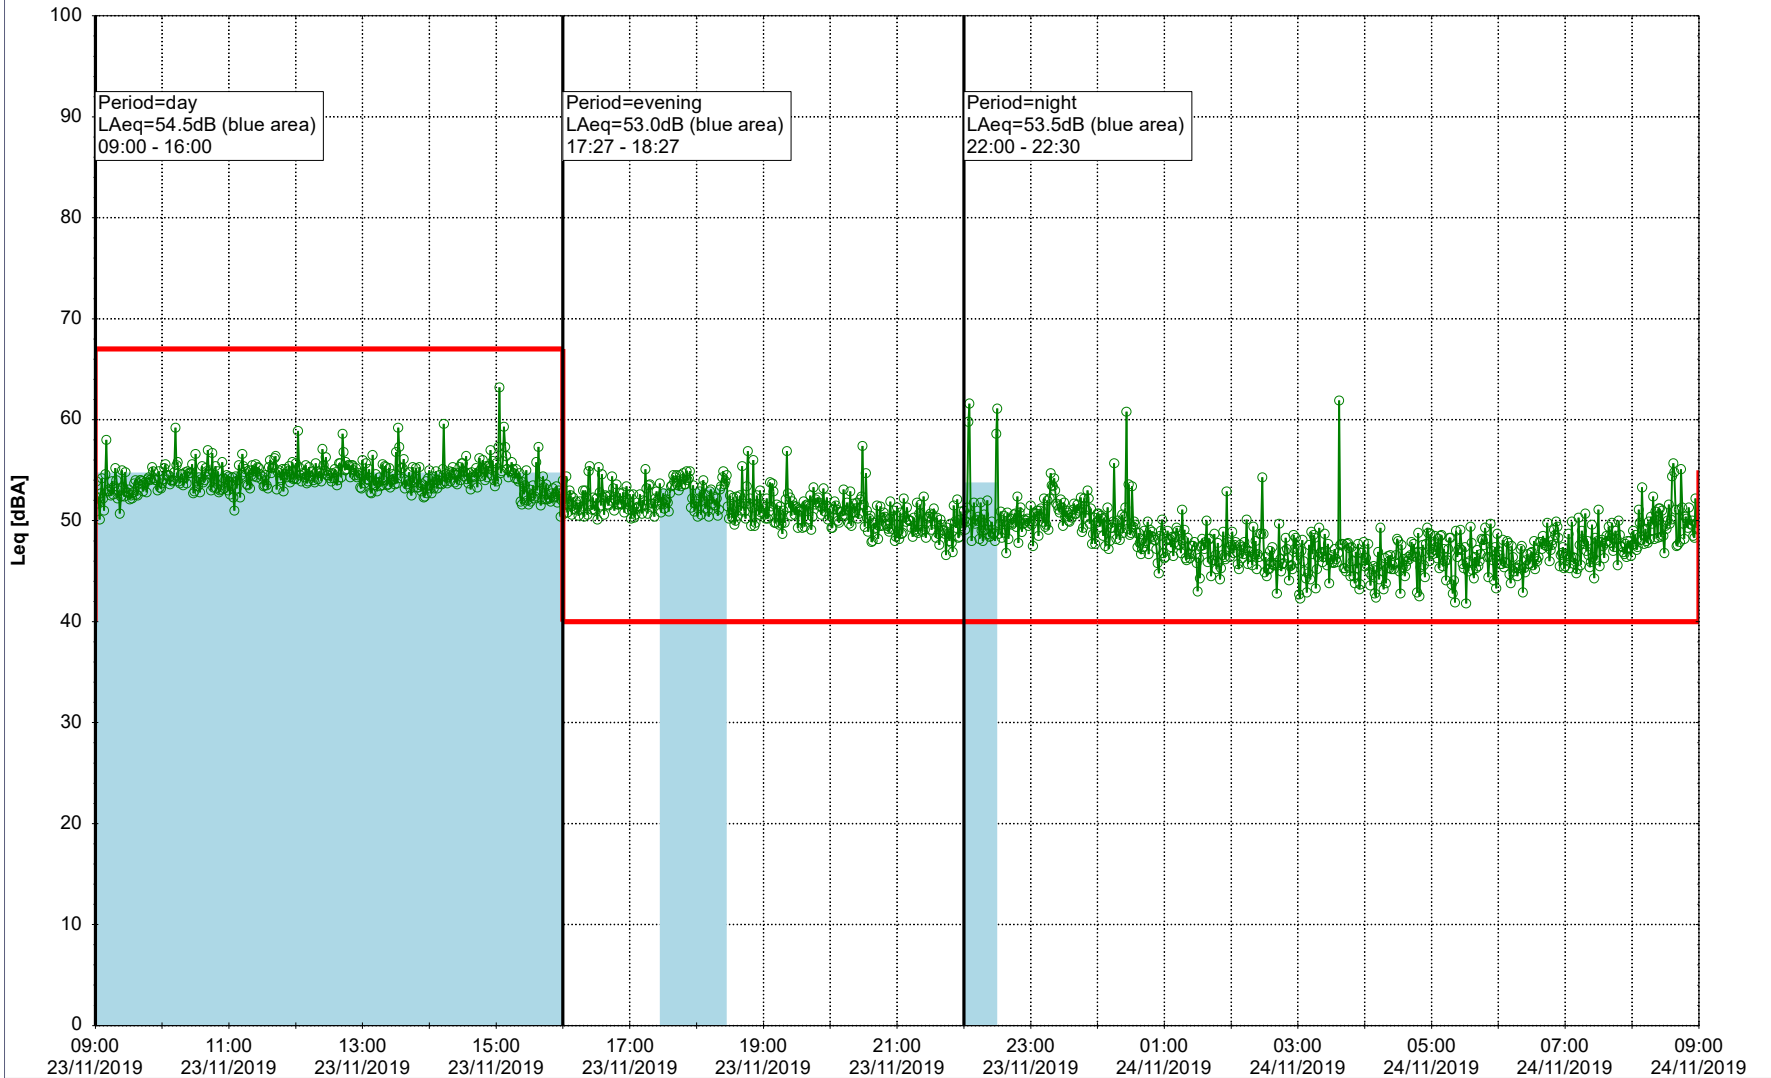

Noise Time Related Diagram

22/11/2019
23/11/2019

SLU_NS01

Project: Kronos Sydhavnen
Construction: Sluseholmen
Location: N-V

Plan View

Remarks

...

Noise Time Related Diagram

23/11/2019
24/11/2019

○○○○ SLU_NS01

Project: Kronos Sydhavnen
Construction: Sluseholmen
Location: N-V

Plan View

Remarks

...

Noise Time Related Diagram

24/11/2019
25/11/2019