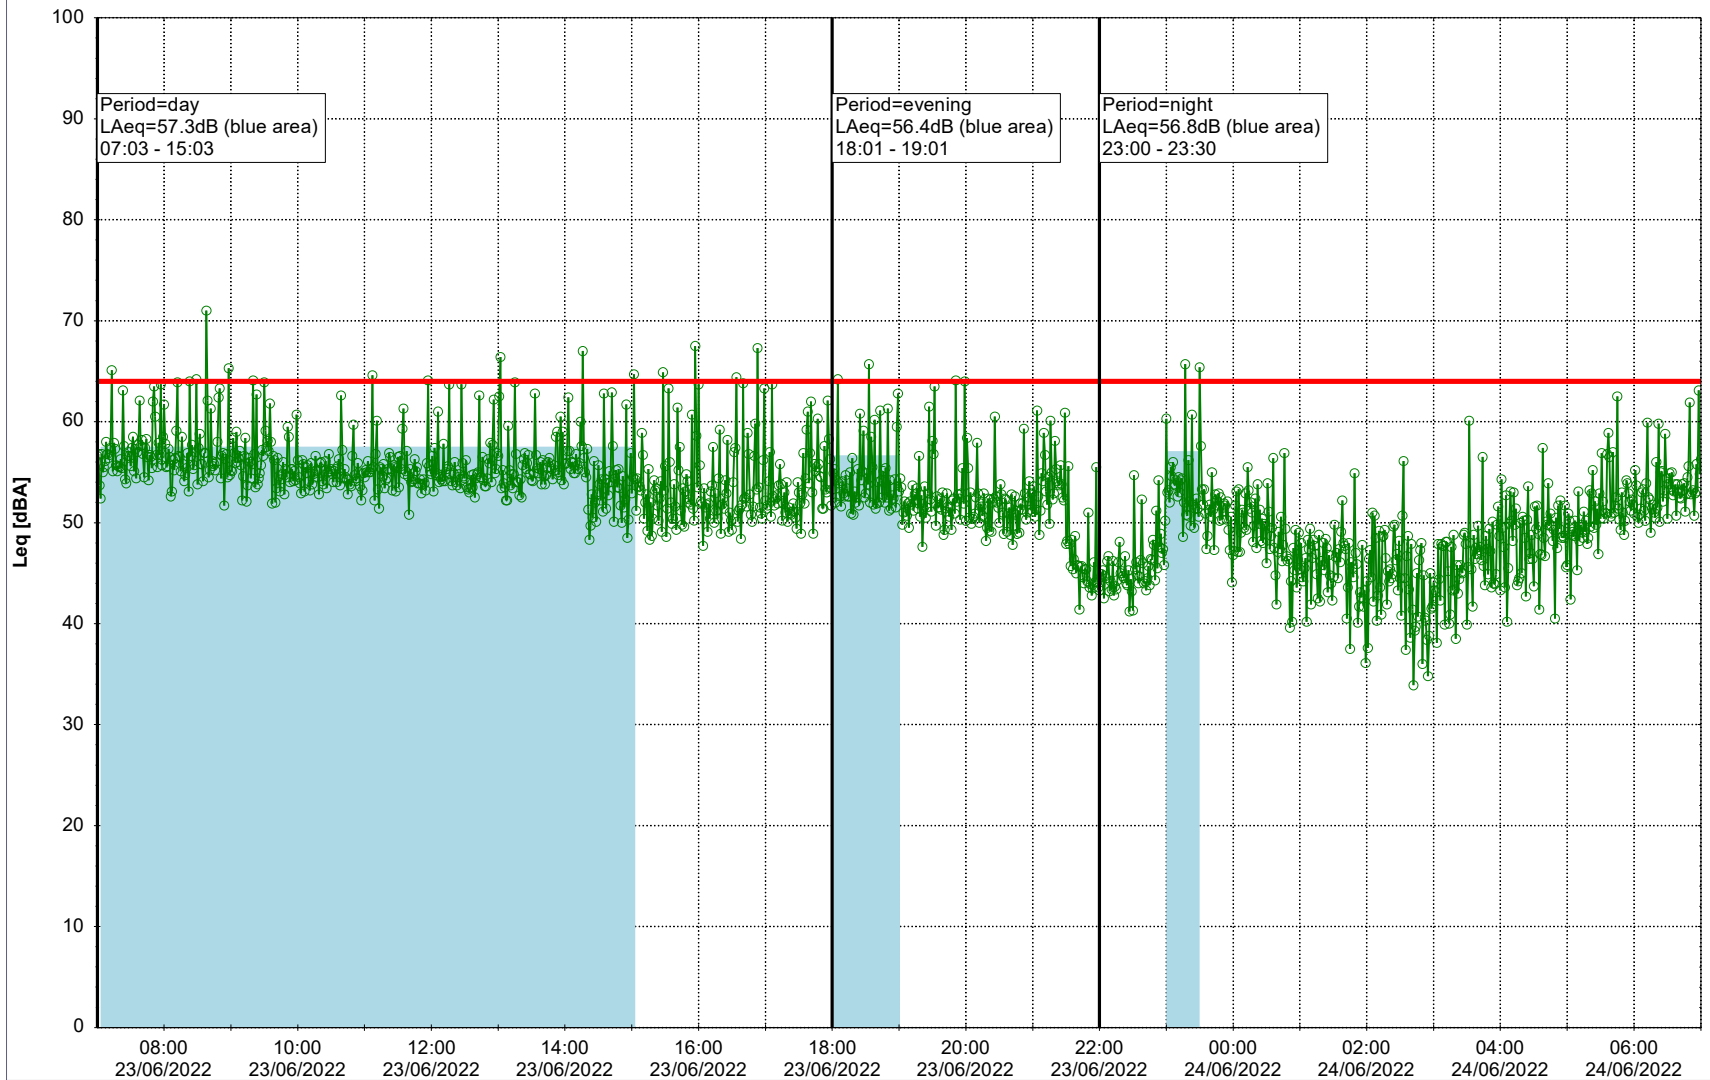

Remarks

...

Noise Time Related Diagram

○○○ GAB_NS01

Project: Kronos Sydhavnen
Construction: Gåsebæk
Location: N-V

23/06/2022
24/06/2022

Plan View

Remarks

...

Noise Time Related Diagram

○○○ GAB_NS01

Project: Kronos Sydhavnen
Construction: Gåsebæk
Location: N-V

24/06/2022
25/06/2022

Remarks

...

Noise Time Related Diagram