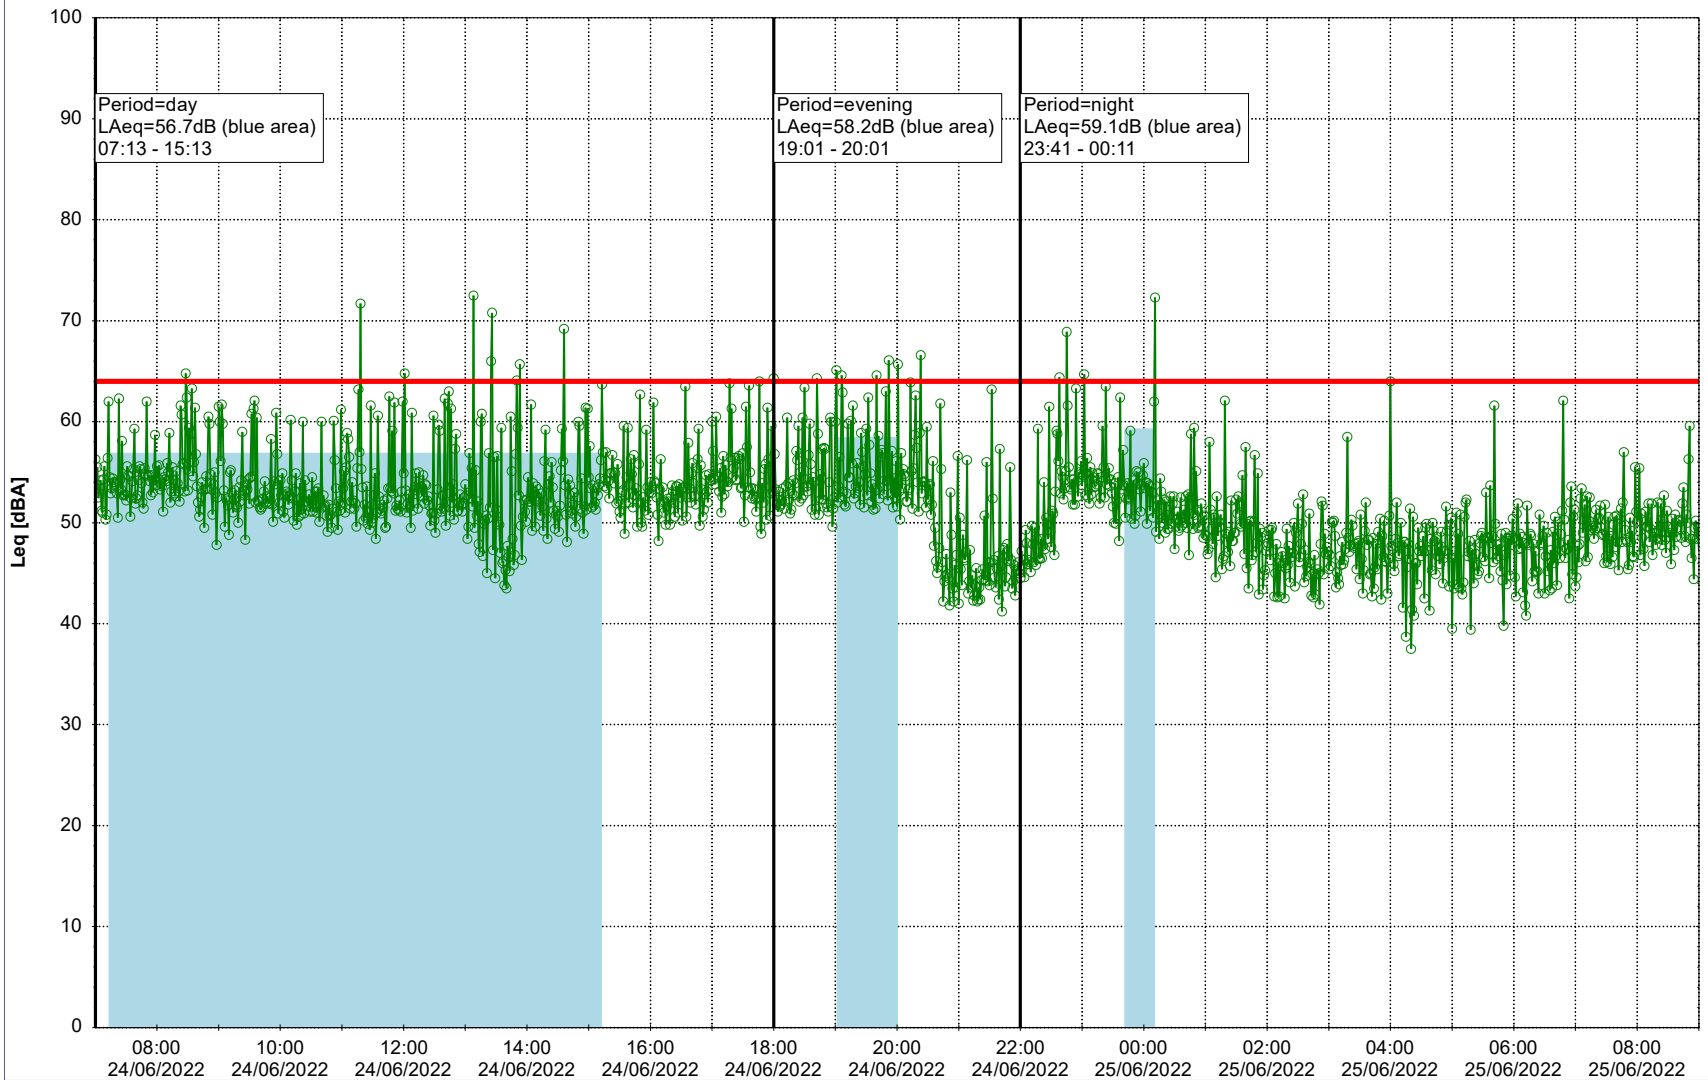

...

Noise Time Related Diagram

○○○ GAB_NS01

Project: Kronos Sydhavnen
Construction: Gåsebæk
Location: N-V

24/06/2022
25/06/2022

Remarks

...

Noise Time Related Diagram

○○○○ GAB_NS01

Project: Kronos Sydhavnen
Construction: Gåsebæk
Location: N-V

25/06/2022
26/06/2022

Remarks

...

Noise Time Related Diagram

○○○○ GAB_NS01

Project: Kronos Sydhavnen
Construction: Gåsebæk
Location: N-V