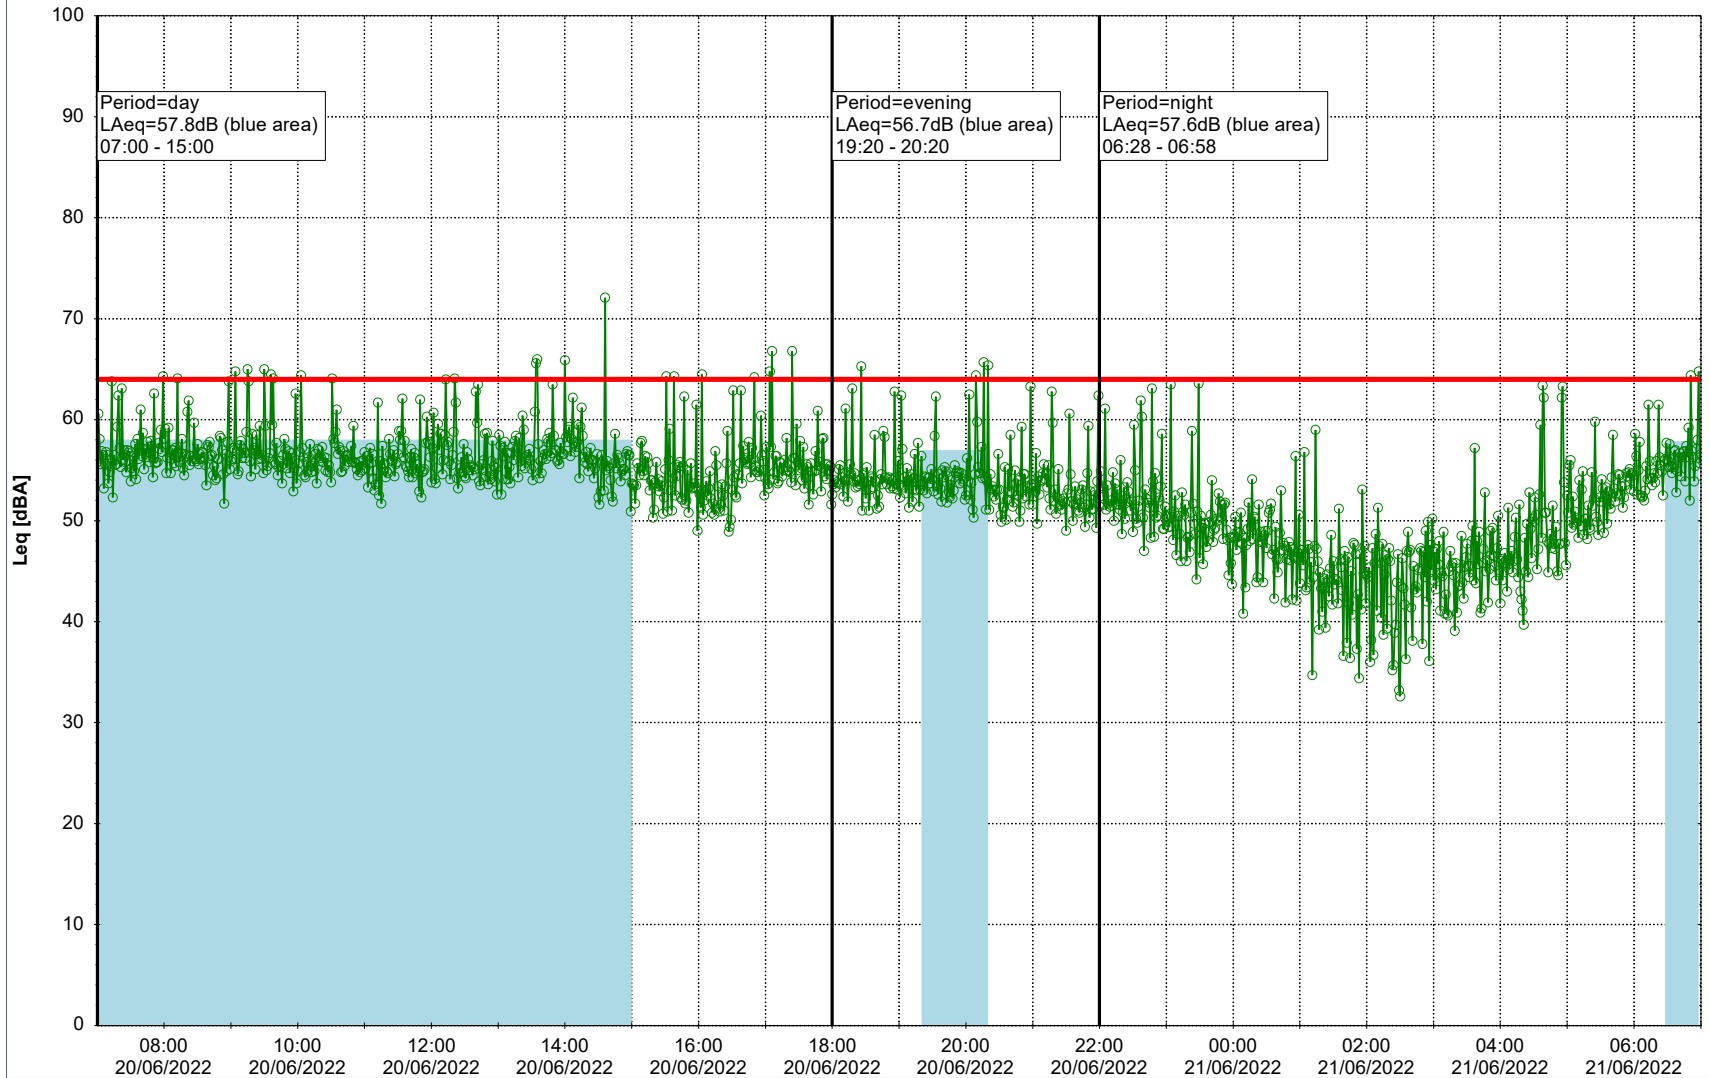

Project: Kronos Sydhavnen
Construction: Gåsebæk
Location: N-V

20/06/2022
21/06/2022

Plan View

Remarks

...

Noise Time Related Diagram

○○○ GAB_NS01

Project: Kronos Sydhavnen
Construction: Gåsebæk
Location: N-V

Plan View

Remarks

...

Noise Time Related Diagram

21/06/2022
22/06/2022

○○○ GAB_NS01

Project: Kronos Sydhavnen
Construction: Gåsebæk
Location: N-V

22/06/2022
23/06/2022

Remarks

...

Noise Time Related Diagram

○○○ GAB_NS01

Project: Kronos Sydhavnen
Construction: Gåsebæk
Location: N-V

23/06/2022
24/06/2022

Plan View

Remarks

...

Noise Time Related Diagram

○○○ GAB_NS01

Project: Kronos Sydhavnen
Construction: Gåsebæk
Location: N-V

24/06/2022
25/06/2022

Remarks

...

Noise Time Related Diagram