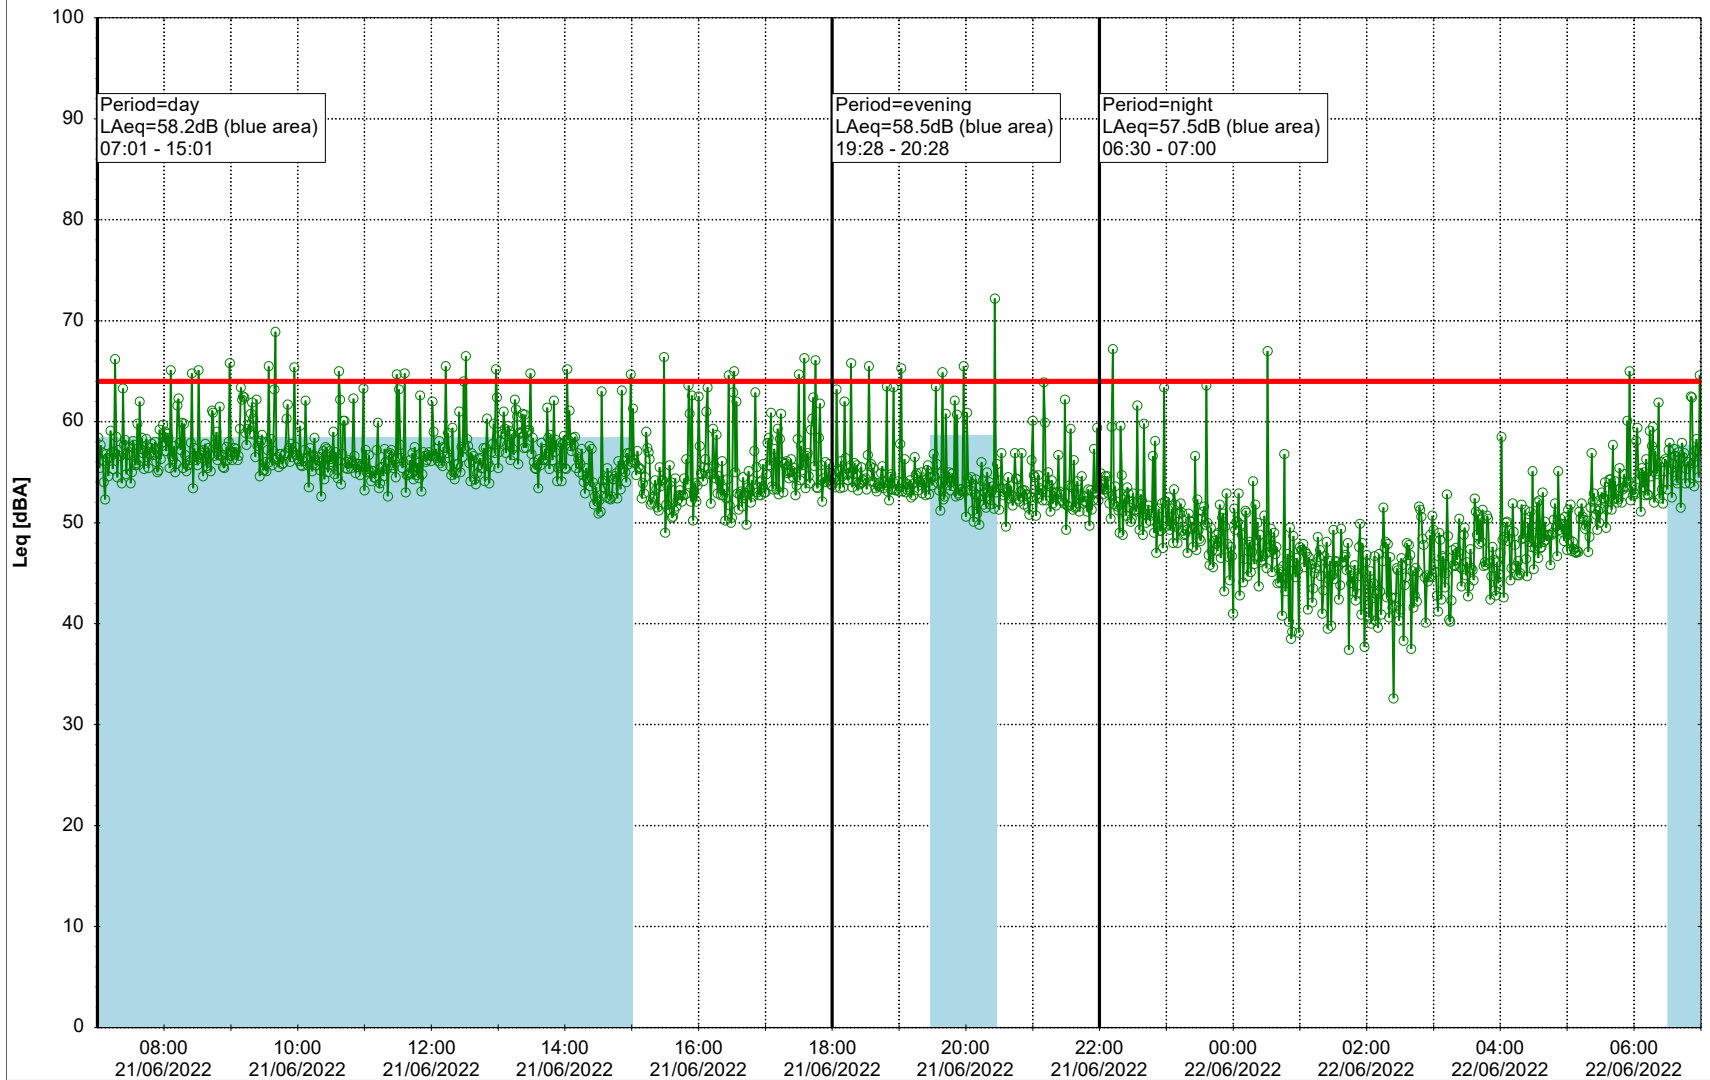

Plan View

Remarks

...

Noise Time Related Diagram

21/06/2022
22/06/2022

○○○ GAB_NS01

Project: Kronos Sydhavnen
Construction: Gåsebæk
Location: N-V

22/06/2022
23/06/2022

Remarks

...

Noise Time Related Diagram

○○○ GAB_NS01

Project: Kronos Sydhavnen
Construction: Gåsebæk
Location: N-V

23/06/2022
24/06/2022

Plan View

Remarks

...

Noise Time Related Diagram

○○○ GAB_NS01

Project: Kronos Sydhavnen
Construction: Gåsebæk
Location: N-V

24/06/2022
25/06/2022

Remarks

...

Noise Time Related Diagram