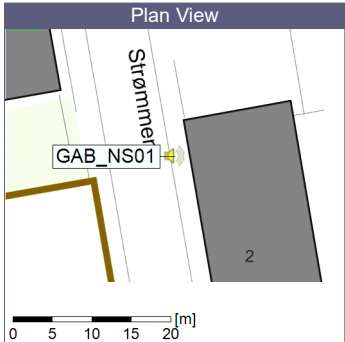

Plan View

Remarks

...

Noise Time Related Diagram

21/06/2022
22/06/2022

○○○ GAB_NS01

Project: Kronos Sydhavnen
Construction: Gåsebæk
Location: N-V

22/06/2022
23/06/2022