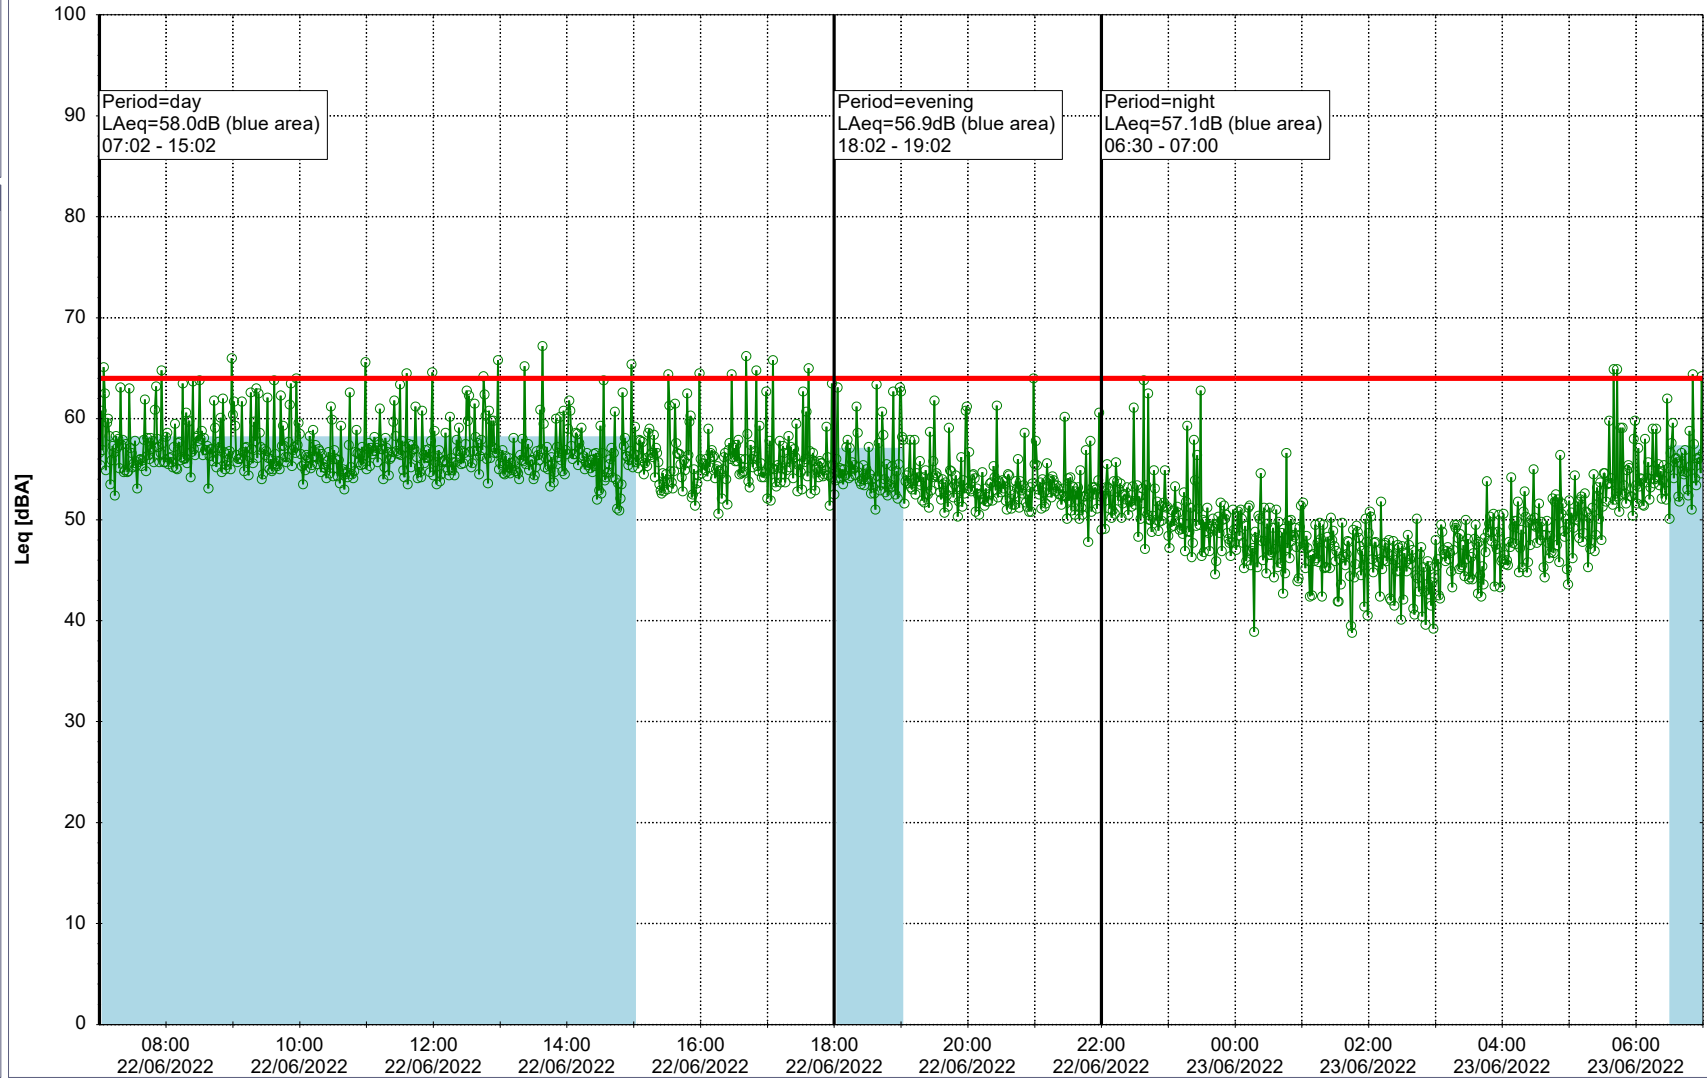

Plan View

Remarks

...

Noise Time Related Diagram

21/06/2022
22/06/2022

○○○ GAB_NS01

Project: Kronos Sydhavnen
Construction: Gåsebæk
Location: N-V

22/06/2022
23/06/2022

Remarks

...

Noise Time Related Diagram

○○○ GAB_NS01

Project: Kronos Sydhavnen
Construction: Gåsebæk
Location: N-V

23/06/2022
24/06/2022

Plan View

Remarks

...

Noise Time Related Diagram

○○○ GAB_NS01

Project: Kronos Sydhavnen
Construction: Gåsebæk
Location: N-V

24/06/2022
25/06/2022

Remarks

...

Noise Time Related Diagram