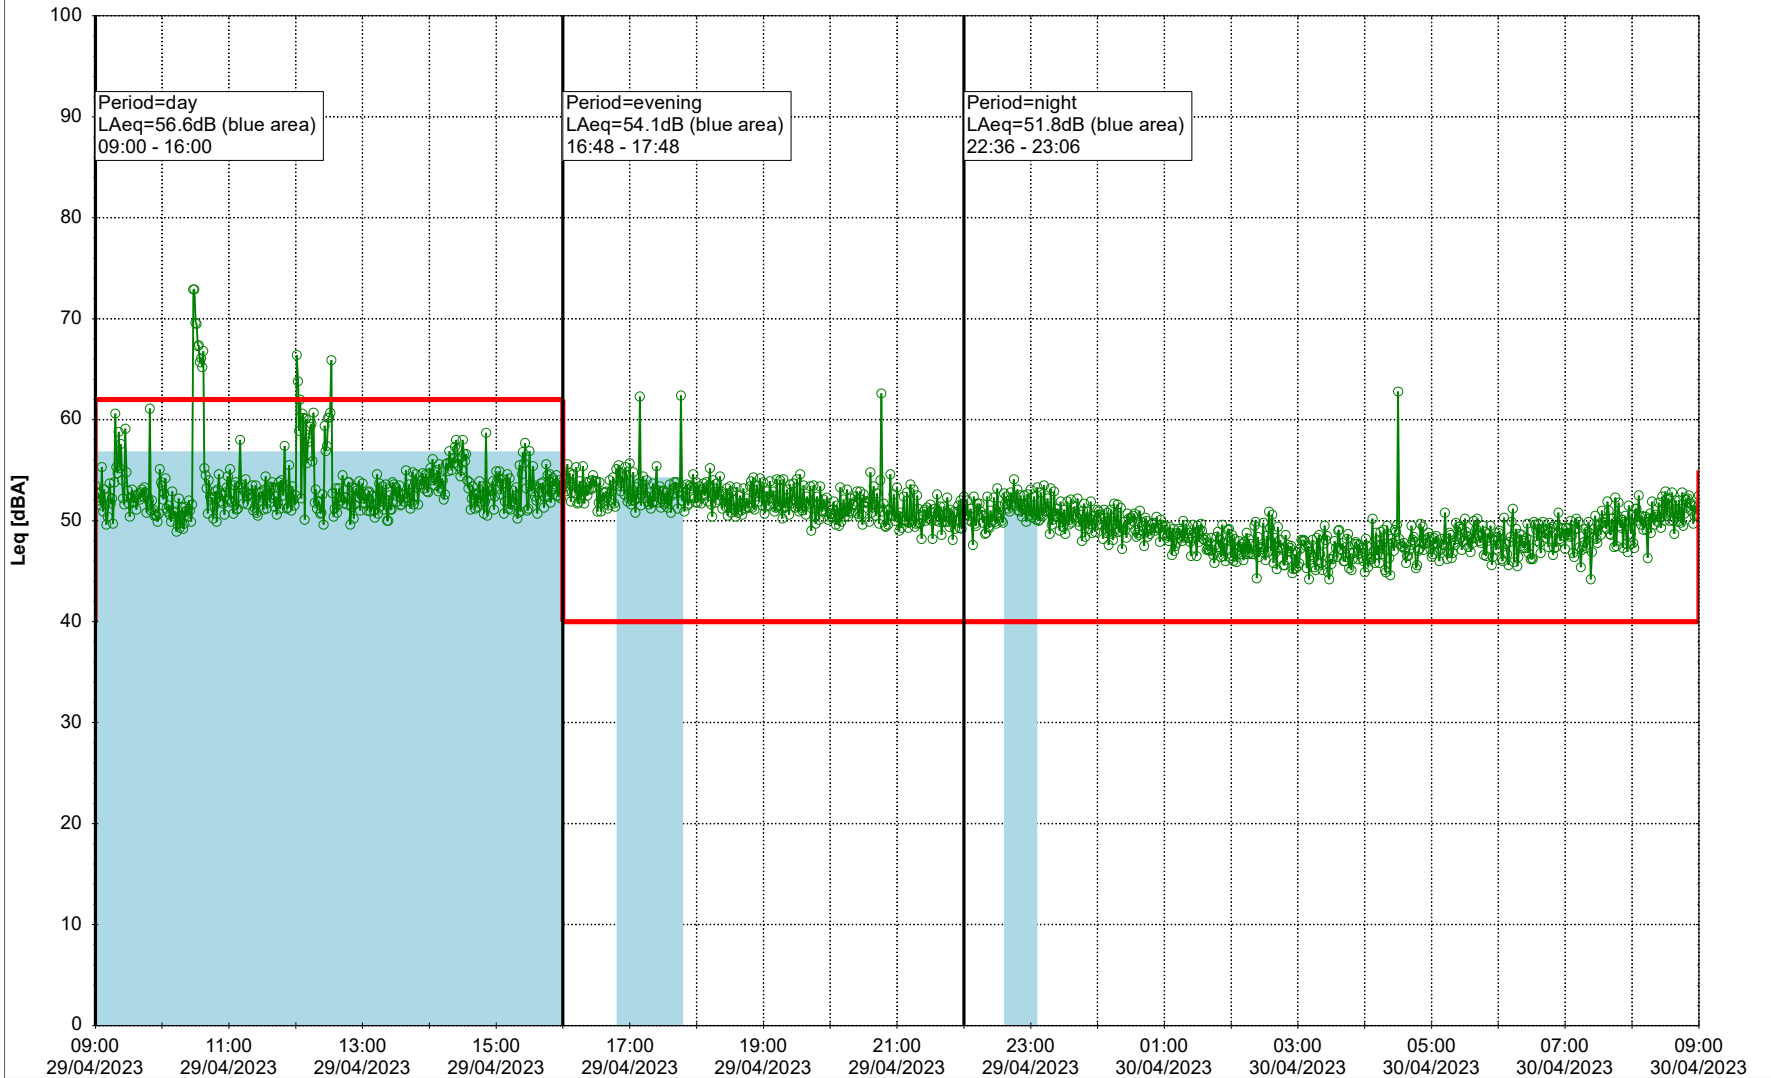

0 5 10 15 20 [m]

Remarks

...

Noise Time Related Diagram

28/04/2023
29/04/2023

○○○○ SLU_NS01

Project: Kronos Sydhavnen
Construction: Sluseholmen
Location: N-V

Plan View

Remarks

...

Noise Time Related Diagram

29/04/2023
30/04/2023

SLU_NS01

Project: Kronos Sydhavnen
Construction: Sluseholmen
Location: N-V

Plan View

Remarks