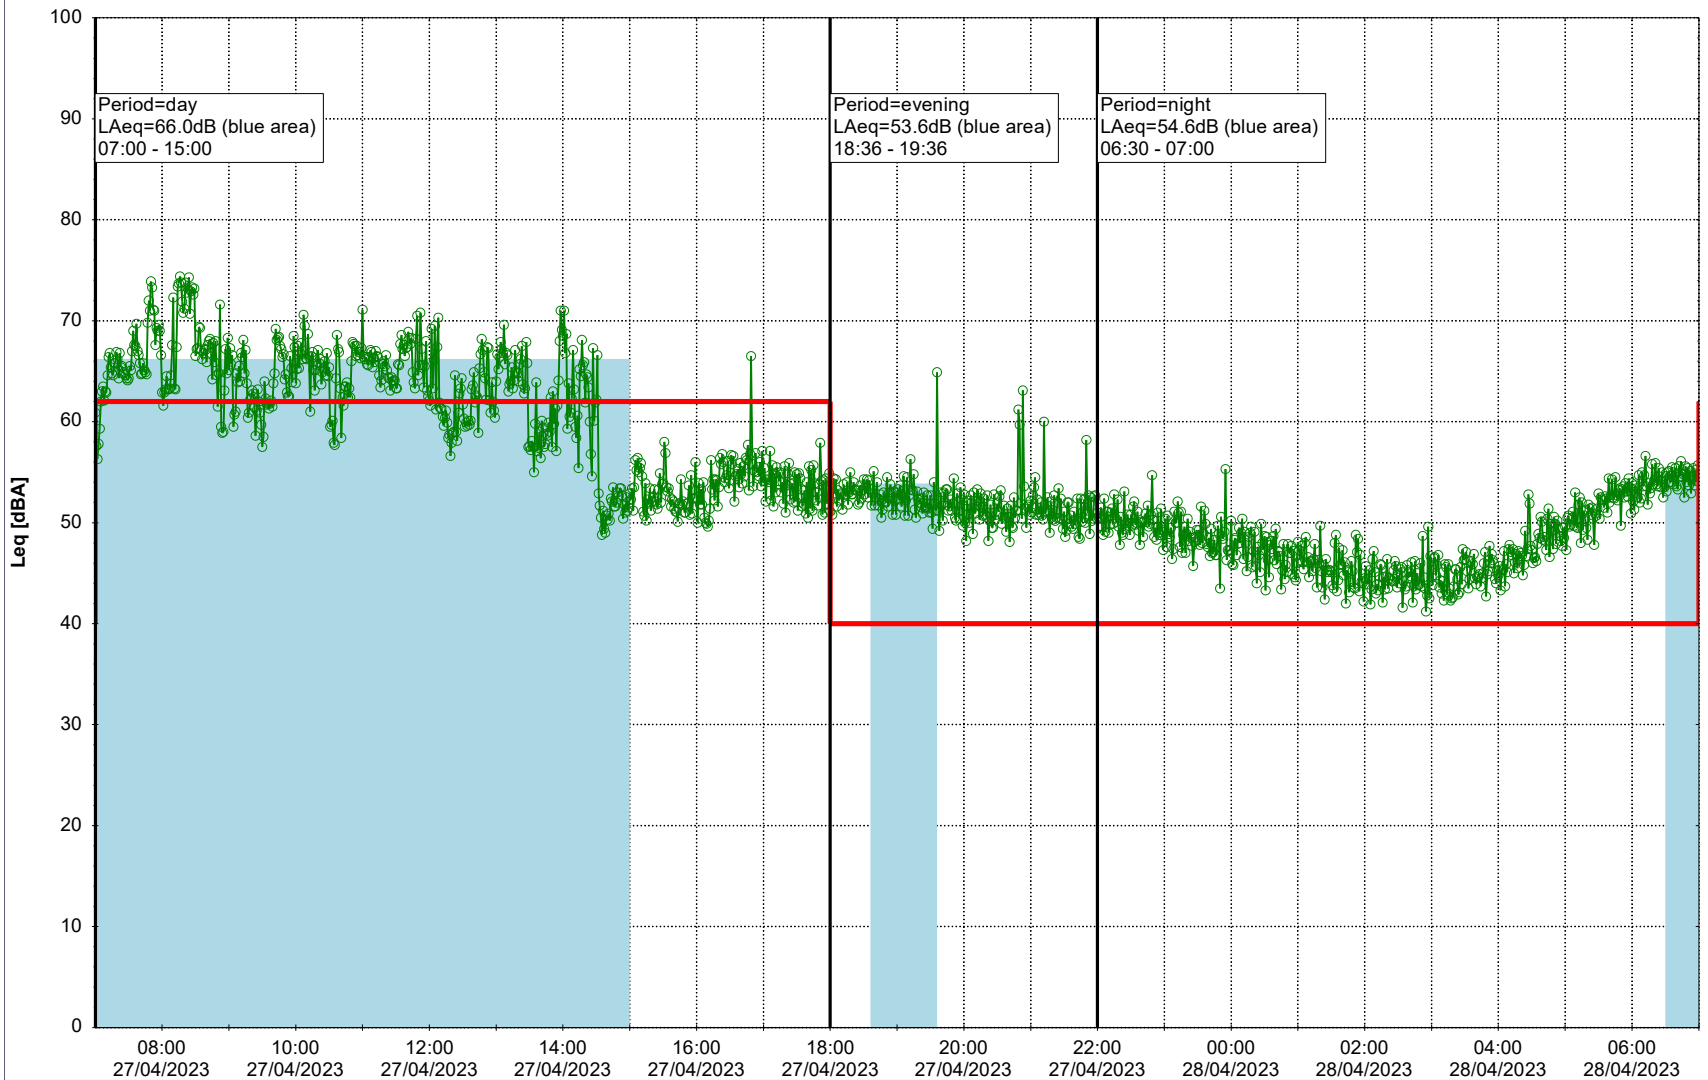

Plan View

Remarks

...

Noise Time Related Diagram

27/04/2023
28/04/2023

○○○○ SLU_NS01

Project: Kronos Sydhavnen
Construction: Sluseholmen
Location: N-V

Plan View

0 5 10 15 20 [m]

Remarks

...

Noise Time Related Diagram

28/04/2023
29/04/2023

○○○○ SLU_NS01

Project: Kronos Sydhavnen
Construction: Sluseholmen
Location: N-V

Plan View

Remarks

...

Noise Time Related Diagram

29/04/2023
30/04/2023

SLU_NS01

Project: Kronos Sydhavnen
Construction: Sluseholmen
Location: N-V

Plan View

Remarks