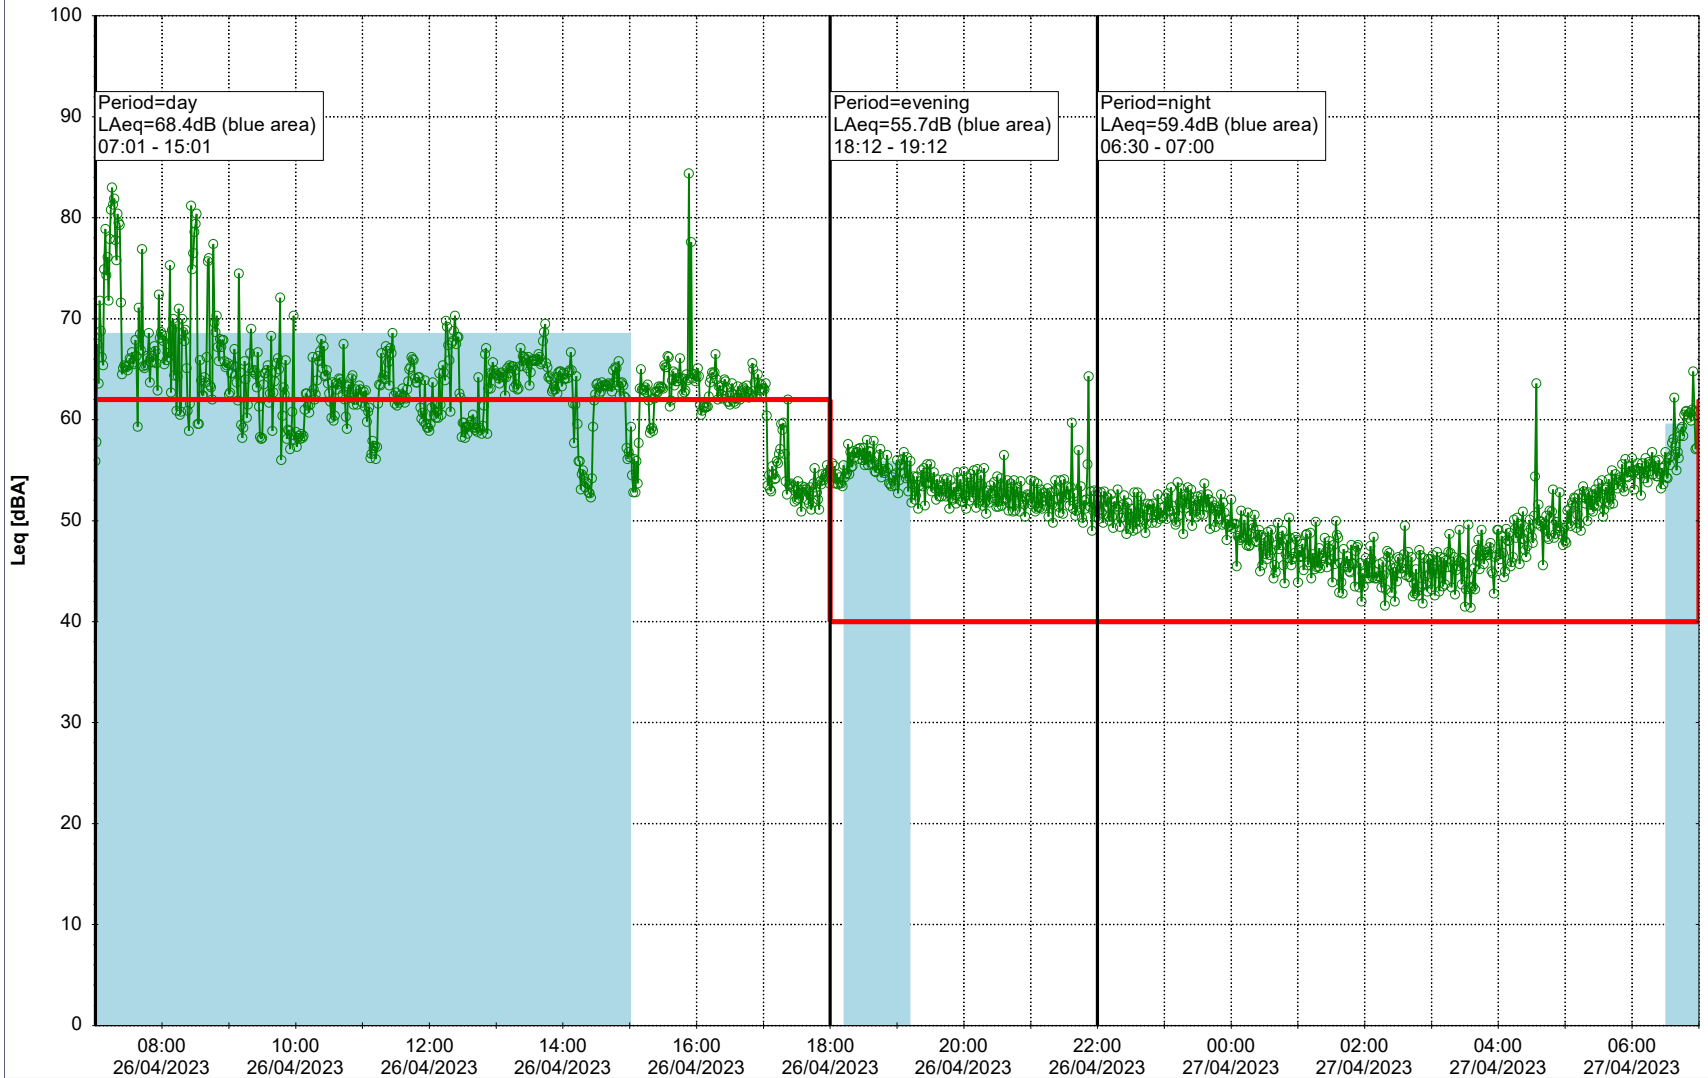

Plan View

0 5 10 15 20 [m]

Remarks

...

Noise Time Related Diagram

26/04/2023
27/04/2023

○○○○ SLU_NS01

Project: Kronos Sydhavnen
Construction: Sluseholmen
Location: N-V

Plan View

Remarks

...

Noise Time Related Diagram

27/04/2023
28/04/2023

○○○○ SLU_NS01

Project: Kronos Sydhavnen
Construction: Sluseholmen
Location: N-V

Plan View

0 5 10 15 20 [m]

Remarks

...

Noise Time Related Diagram

28/04/2023
29/04/2023

○○○○ SLU_NS01

Project: Kronos Sydhavnen
Construction: Sluseholmen
Location: N-V

Plan View

Remarks

...

Noise Time Related Diagram

29/04/2023
30/04/2023

SLU_NS01

Project: Kronos Sydhavnen
Construction: Sluseholmen
Location: N-V

Plan View

Remarks