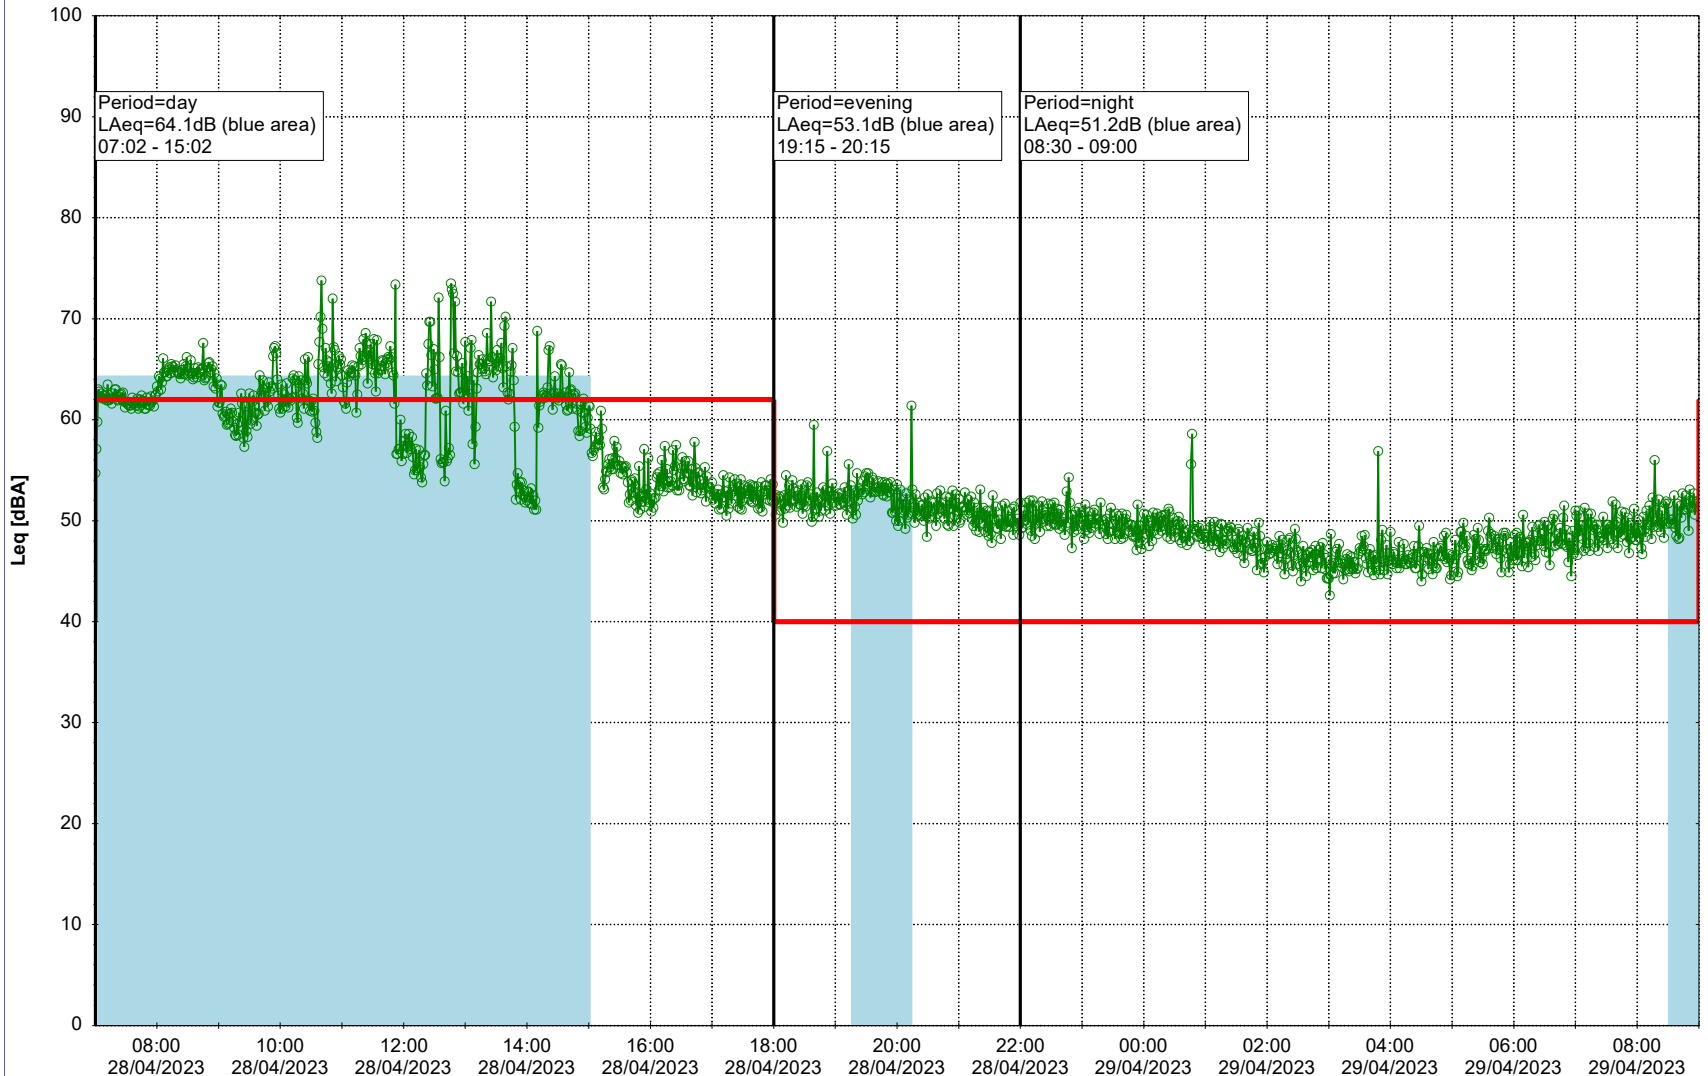

0 5 10 15 20 [m]

Remarks

...

Noise Time Related Diagram

28/04/2023
29/04/2023

○○○○ SLU_NS01

Project: Kronos Sydhavnen
Construction: Sluseholmen
Location: N-V

Plan View

Remarks

...

Noise Time Related Diagram

29/04/2023
30/04/2023

SLU_NS01

Project: Kronos Sydhavnen
Construction: Sluseholmen
Location: N-V

Plan View

Remarks