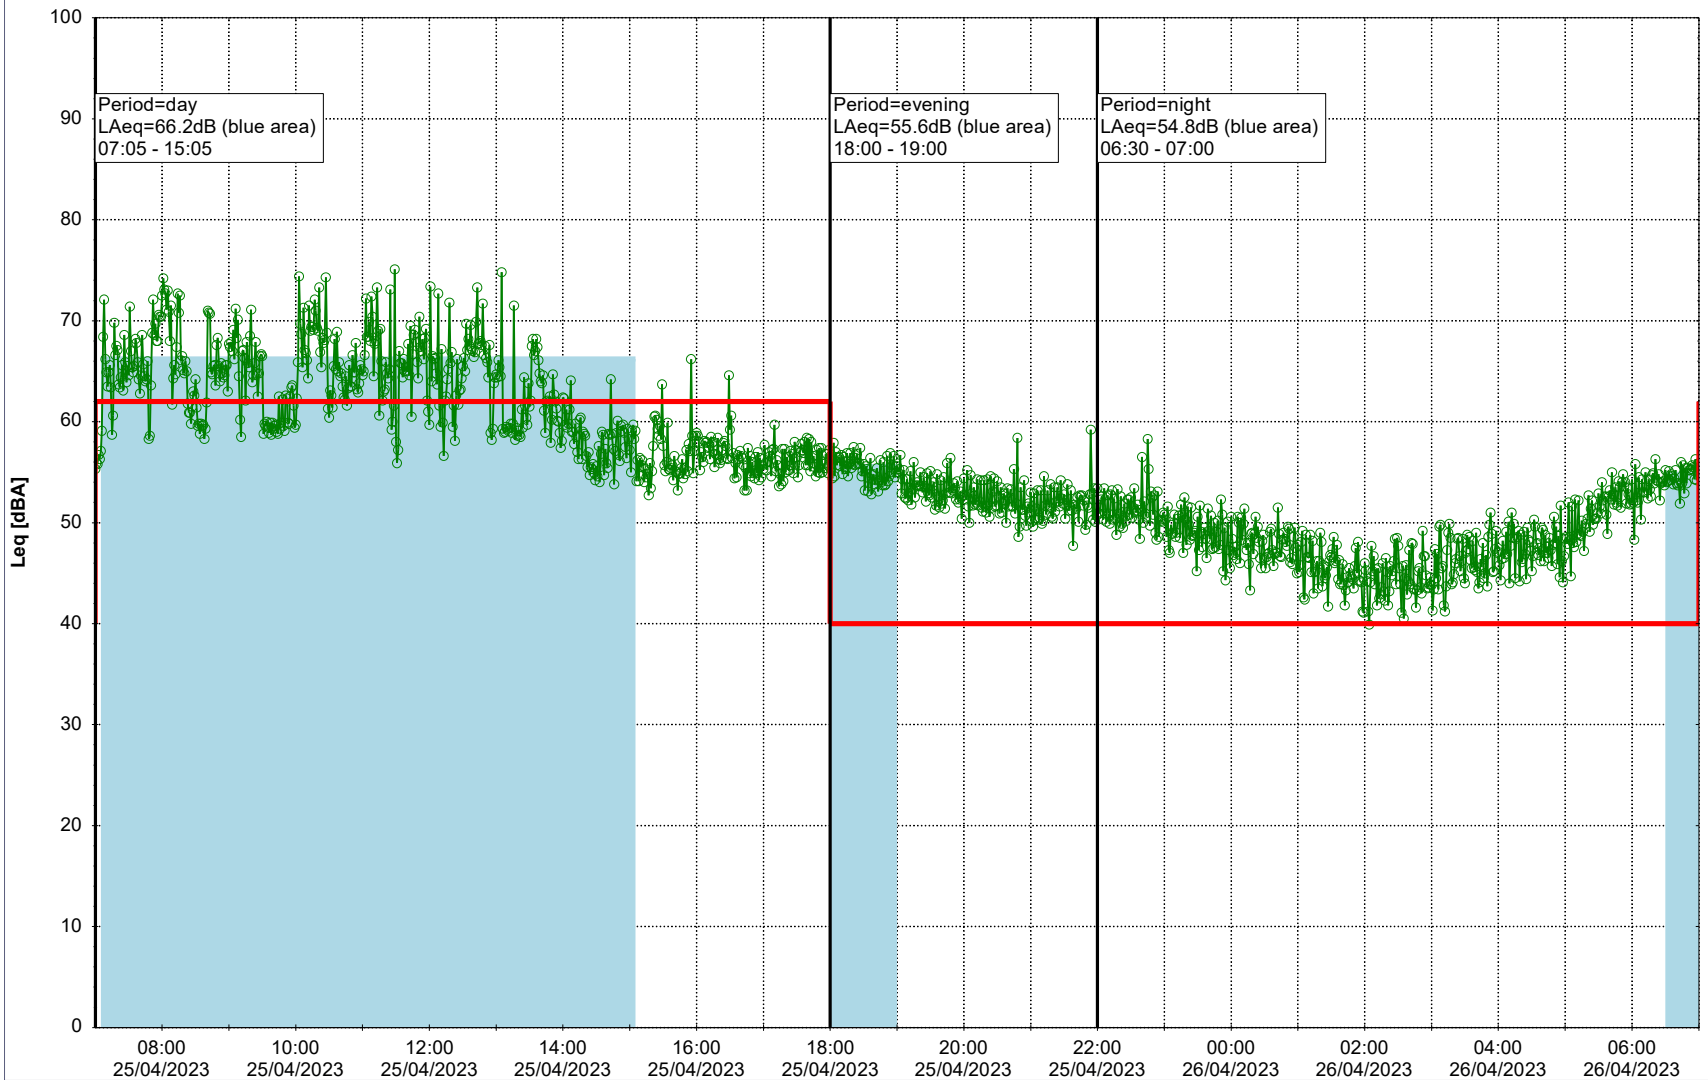

Project: Kronos Sydhavnen
Construction: Sluseholmen
Location: N-V

Plan View

Remarks

...

Noise Time Related Diagram

25/04/2023
26/04/2023

○○○○ SLU_NS01

Project: Kronos Sydhavnen
Construction: Sluseholmen
Location: N-V

Plan View

0 5 10 15 20 [m]

Remarks

...

Noise Time Related Diagram

26/04/2023
27/04/2023

○○○○ SLU_NS01

Project: Kronos Sydhavnen
Construction: Sluseholmen
Location: N-V

Plan View

Remarks

...

Noise Time Related Diagram

27/04/2023
28/04/2023

○○○○ SLU_NS01

Project: Kronos Sydhavnen
Construction: Sluseholmen
Location: N-V

Plan View

0 5 10 15 20 [m]

Remarks

...

Noise Time Related Diagram

28/04/2023
29/04/2023

○○○○ SLU_NS01

Project: Kronos Sydhavnen
Construction: Sluseholmen
Location: N-V

Plan View