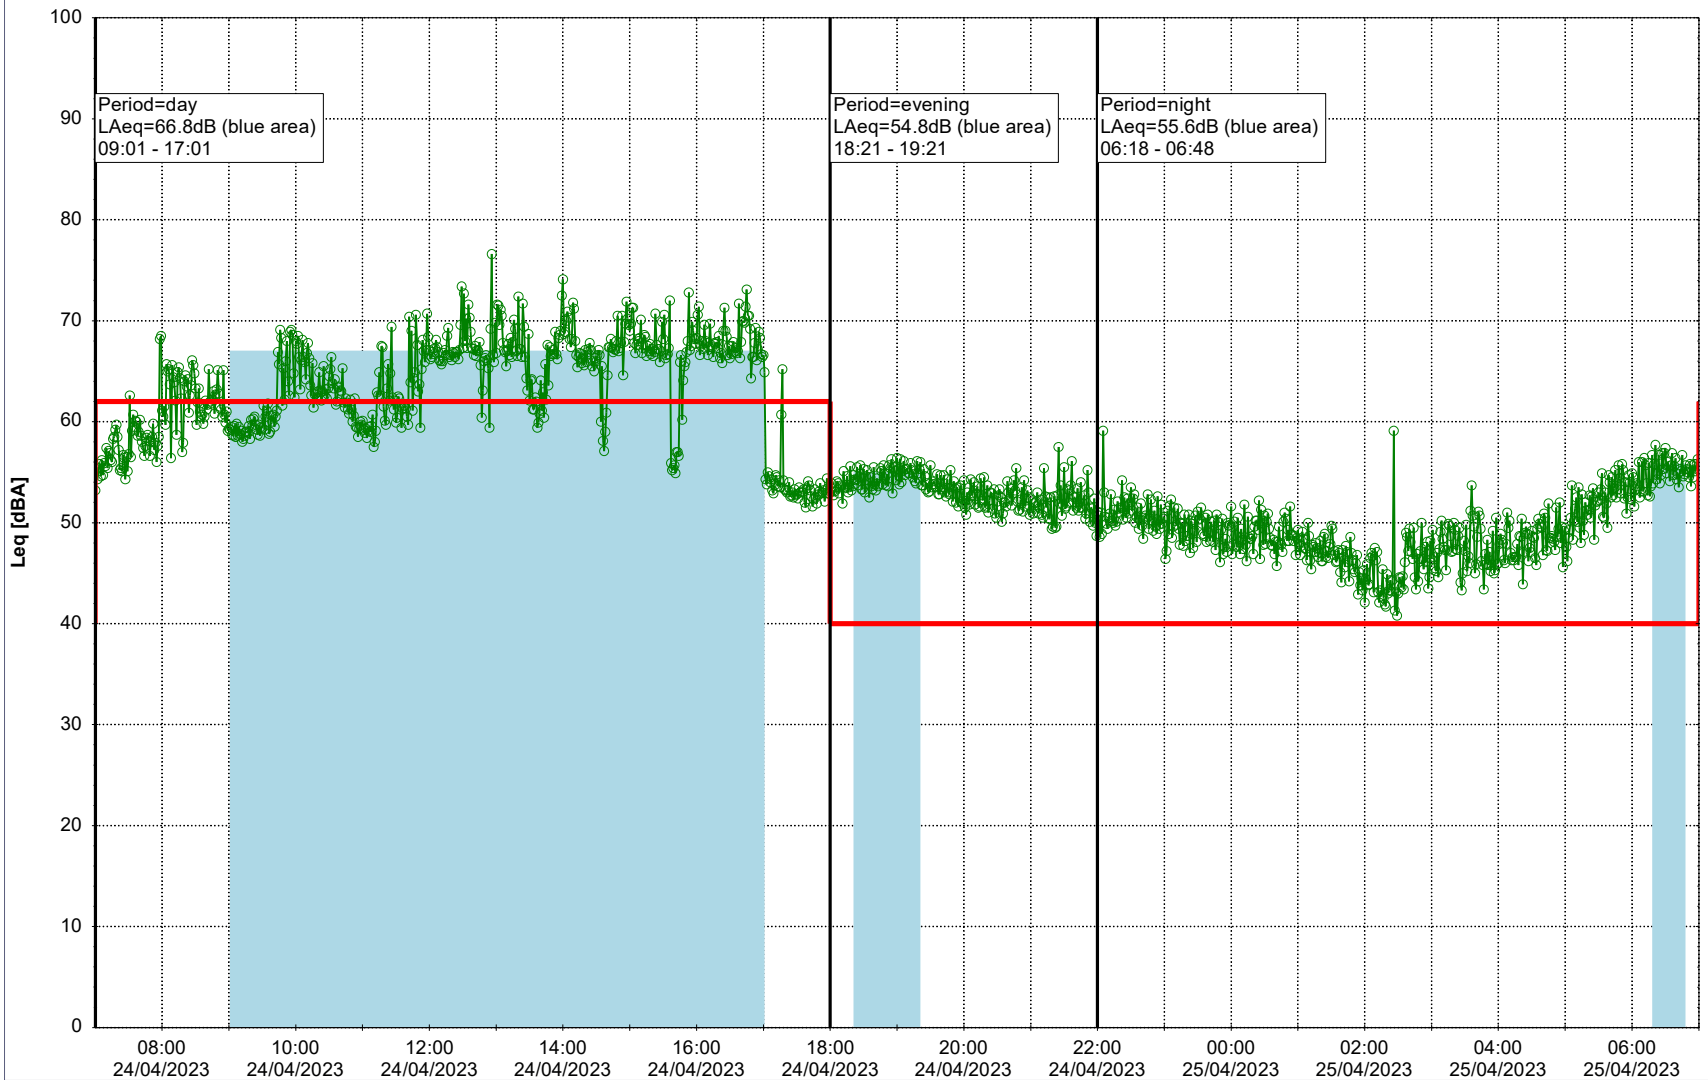

Project: Kronos Sydhavnen
Construction: Sluseholmen
Location: N-V

Plan View

0 5 10 15 20 [m]

Remarks

...

Noise Time Related Diagram

24/04/2023
25/04/2023

○○○○ SLU_NS01

Project: Kronos Sydhavnen
Construction: Sluseholmen
Location: N-V

Plan View

Remarks

...

Noise Time Related Diagram

25/04/2023
26/04/2023

○○○○ SLU_NS01

Project: Kronos Sydhavnen
Construction: Sluseholmen
Location: N-V

Plan View

Remarks

...

Noise Time Related Diagram

27/04/2023
28/04/2023

○○○○ SLU_NS01

Project: Kronos Sydhavnen
Construction: Sluseholmen
Location: N-V

Plan View

Remarks

...

Noise Time Related Diagram

29/04/2023
30/04/2023

SLU_NS01

Project: Kronos Sydhavnen
Construction: Sluseholmen
Location: N-V

Plan View

Remarks