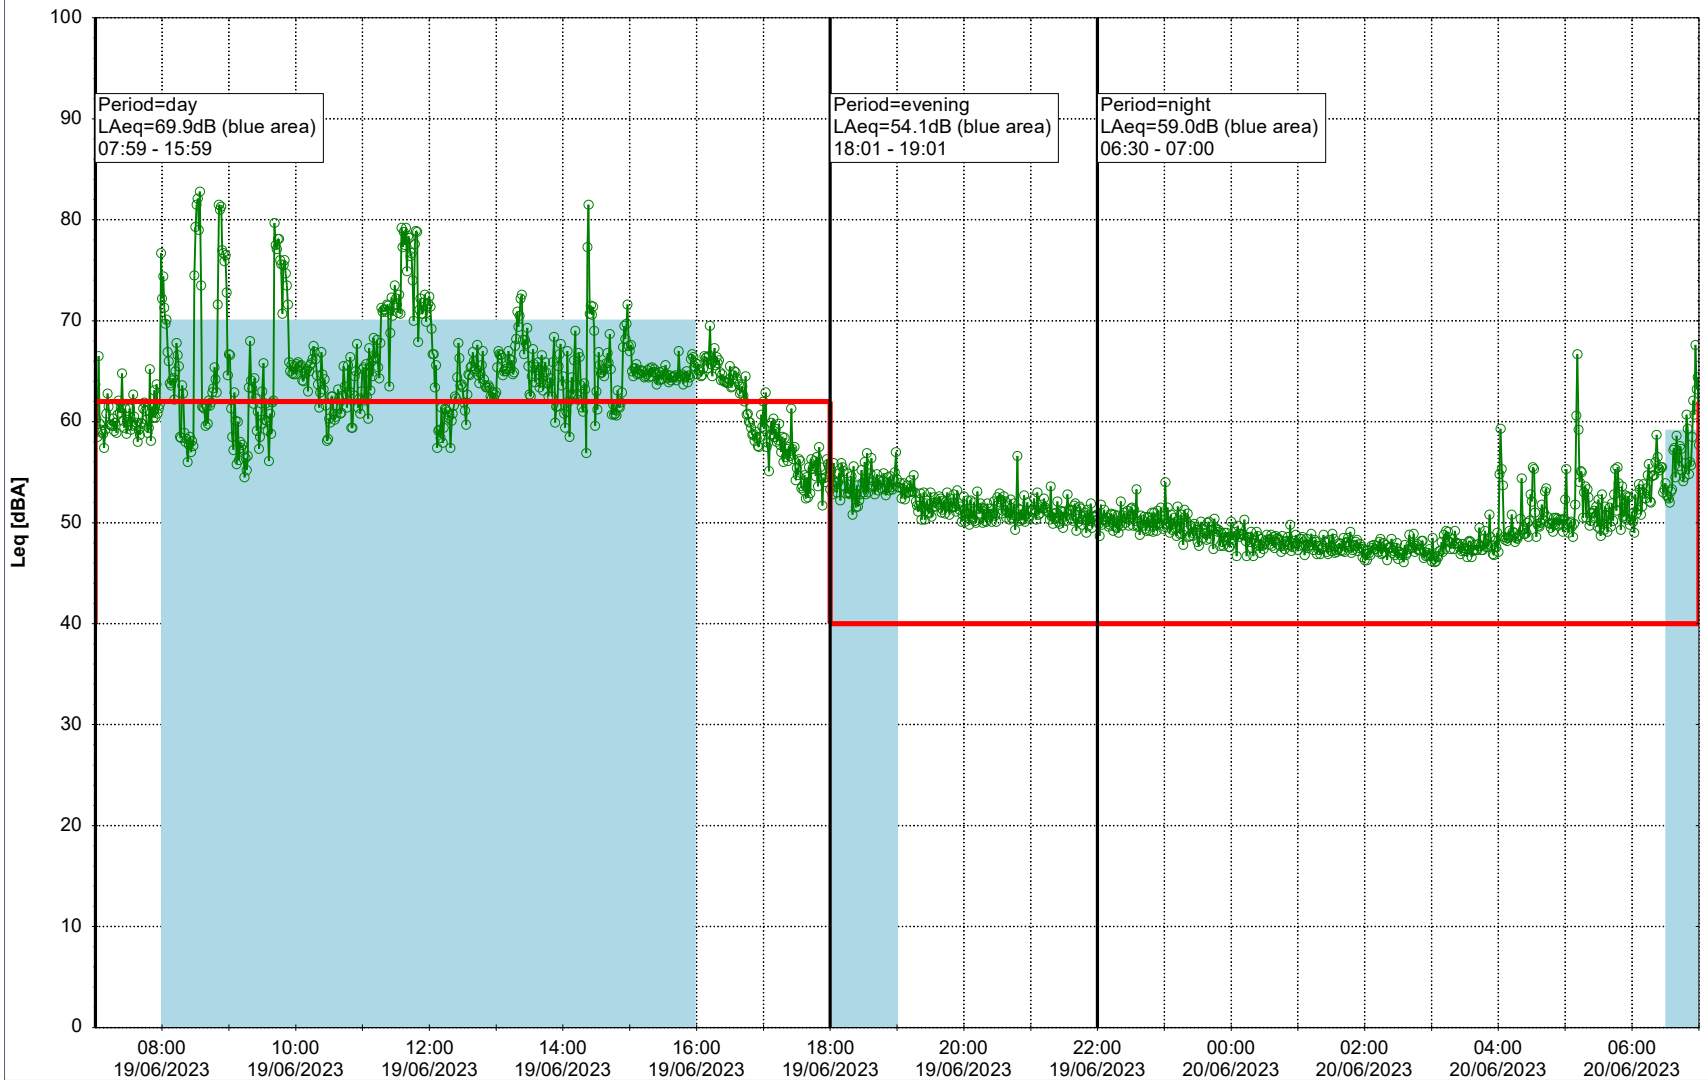

Project: Kronos Sydhavnen
Construction: Sluseholmen
Location: N-V

Plan View

Remarks

...

Noise Time Related Diagram

19/06/2023
20/06/2023

SLU_NS01

Project: Kronos Sydhavnen
Construction: Sluseholmen
Location: N-V

Plan View

Remarks

...

Noise Time Related Diagram

20/06/2023
21/06/2023

SLU_NS01

Project: Kronos Sydhavnen
Construction: Sluseholmen
Location: N-V

Plan View

0 5 10 15 20 [m]

Remarks

...

Noise Time Related Diagram

21/06/2023
22/06/2023

○○○○ SLU_NS01

Project: Kronos Sydhavnen
Construction: Sluseholmen
Location: N-V

Plan View

0 5 10 15 20 [m]

Remarks

...

Noise Time Related Diagram

24/06/2023
25/06/2023

SLU_NS01

Project: Kronos Sydhavnen
Construction: Sluseholmen
Location: N-V

Plan View