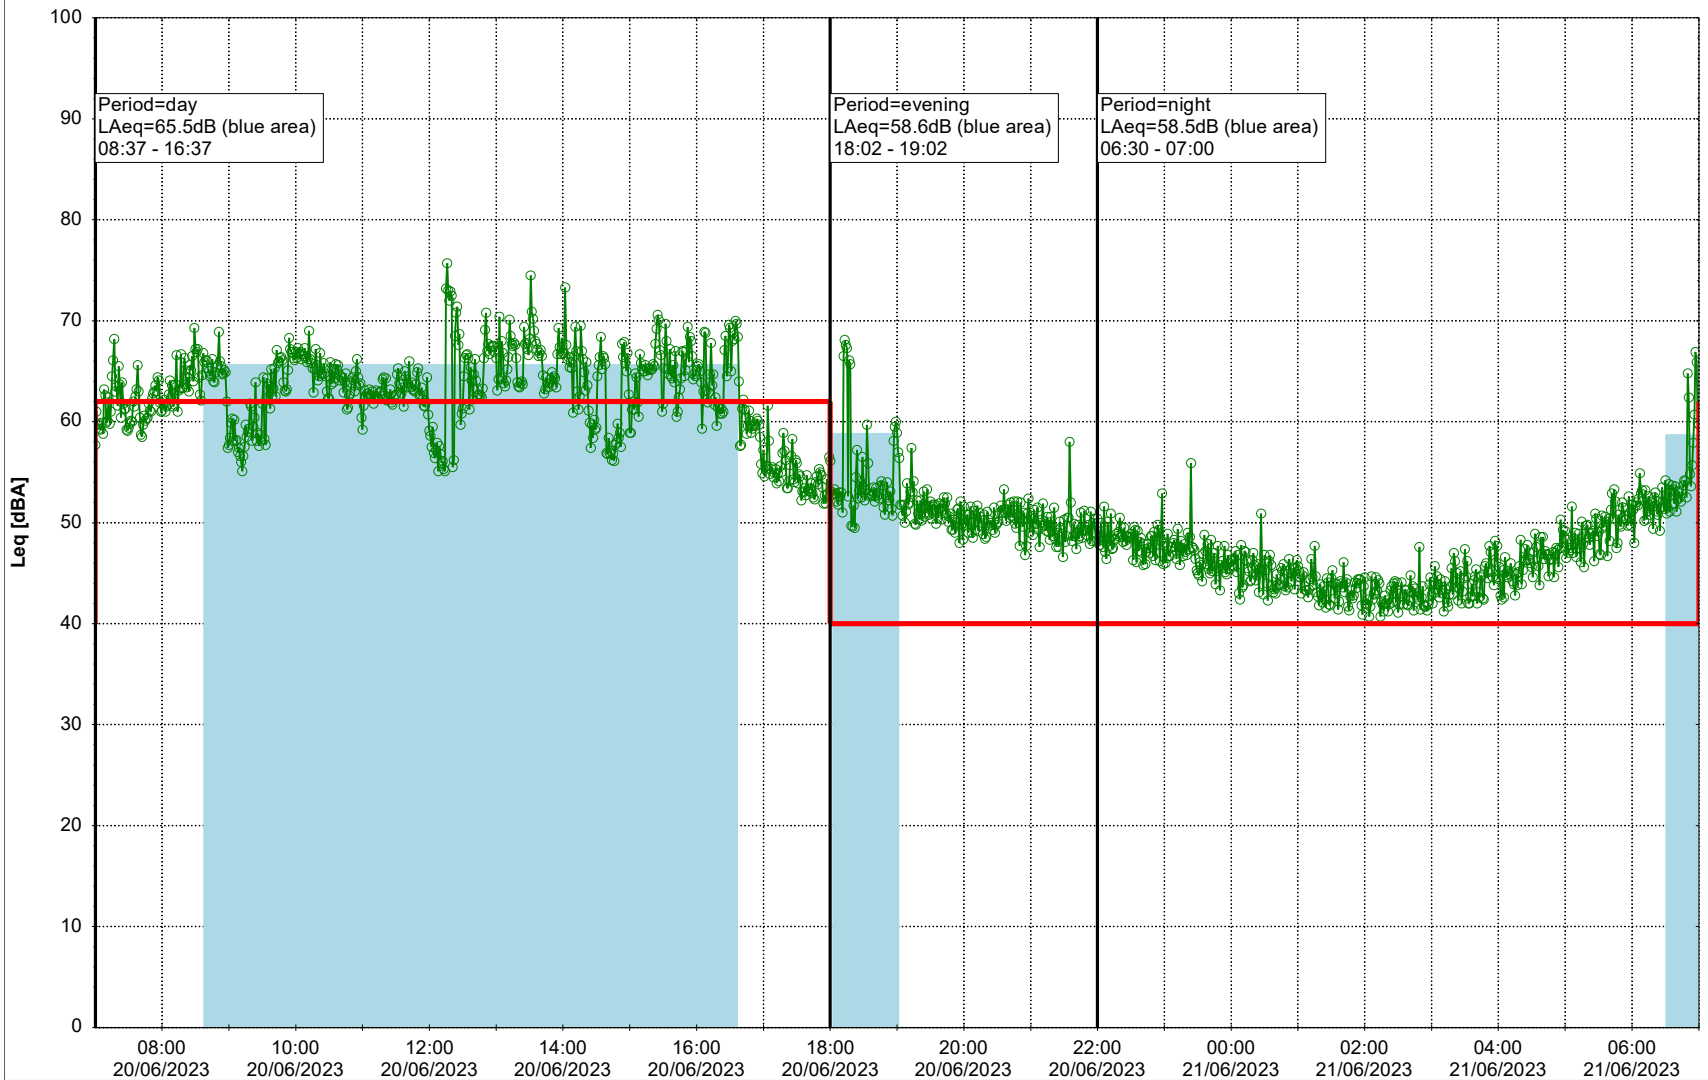

Plan View

Remarks

...

Noise Time Related Diagram

20/06/2023
21/06/2023

SLU_NS01

Project: Kronos Sydhavnen
Construction: Sluseholmen
Location: N-V

Plan View

0 5 10 15 20 [m]

Remarks

...

Noise Time Related Diagram

21/06/2023
22/06/2023

○○○○ SLU_NS01

Project: Kronos Sydhavnen
Construction: Sluseholmen
Location: N-V

Plan View

0 5 10 15 20 [m]

Remarks

...

Noise Time Related Diagram

22/06/2023
23/06/2023

○○○○ SLU_NS01

Project: Kronos Sydhavnen
Construction: Sluseholmen
Location: N-V

Plan View

0 5 10 15 20 [m]

Remarks

...

Noise Time Related Diagram

24/06/2023
25/06/2023

SLU_NS01

Project: Kronos Sydhavnen
Construction: Sluseholmen
Location: N-V

Plan View