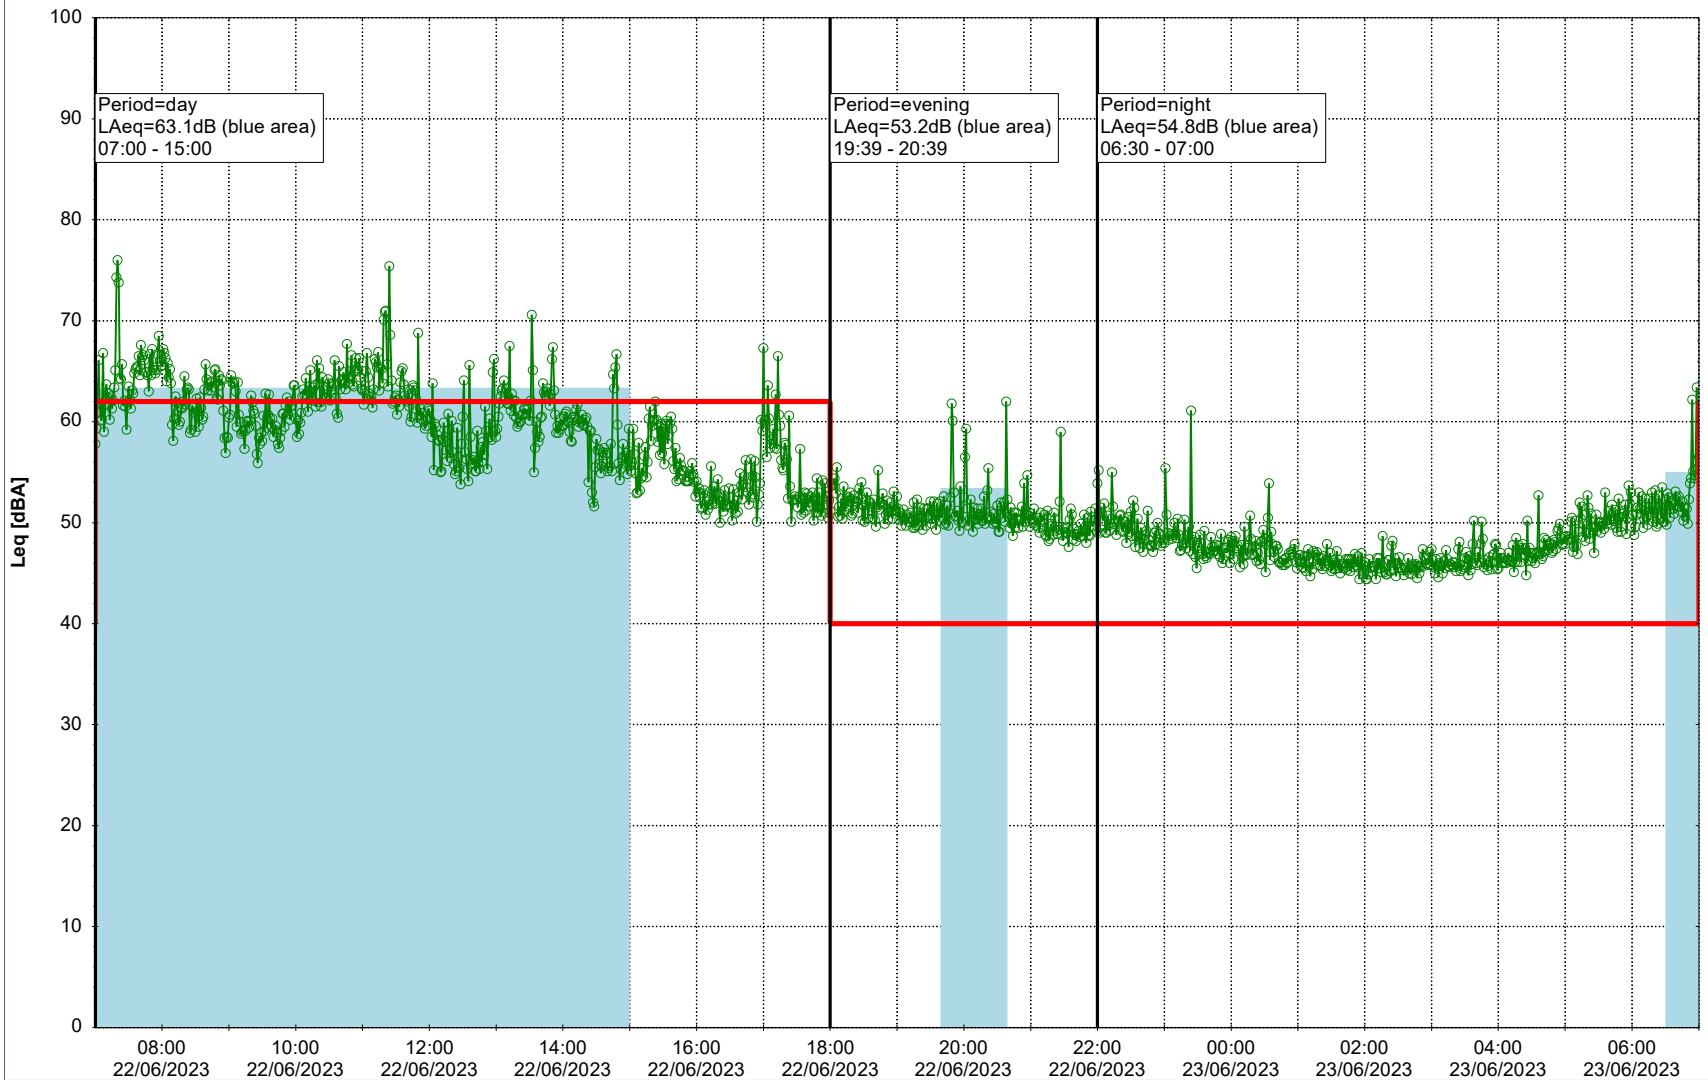

0 5 10 15 20 [m]

Remarks

...

Noise Time Related Diagram

22/06/2023
23/06/2023

○○○○ SLU_NS01

Project: Kronos Sydhavnen
Construction: Sluseholmen
Location: N-V

Plan View

0 5 10 15 20 [m]

Remarks

...

Noise Time Related Diagram

23/06/2023
24/06/2023

○○○○ SLU_NS01

Project: Kronos Sydhavnen
Construction: Sluseholmen
Location: N-V

Plan View

0 5 10 15 20 [m]

Remarks

...

Noise Time Related Diagram

24/06/2023
25/06/2023

SLU_NS01

Project: Kronos Sydhavnen
Construction: Sluseholmen
Location: N-V

Plan View