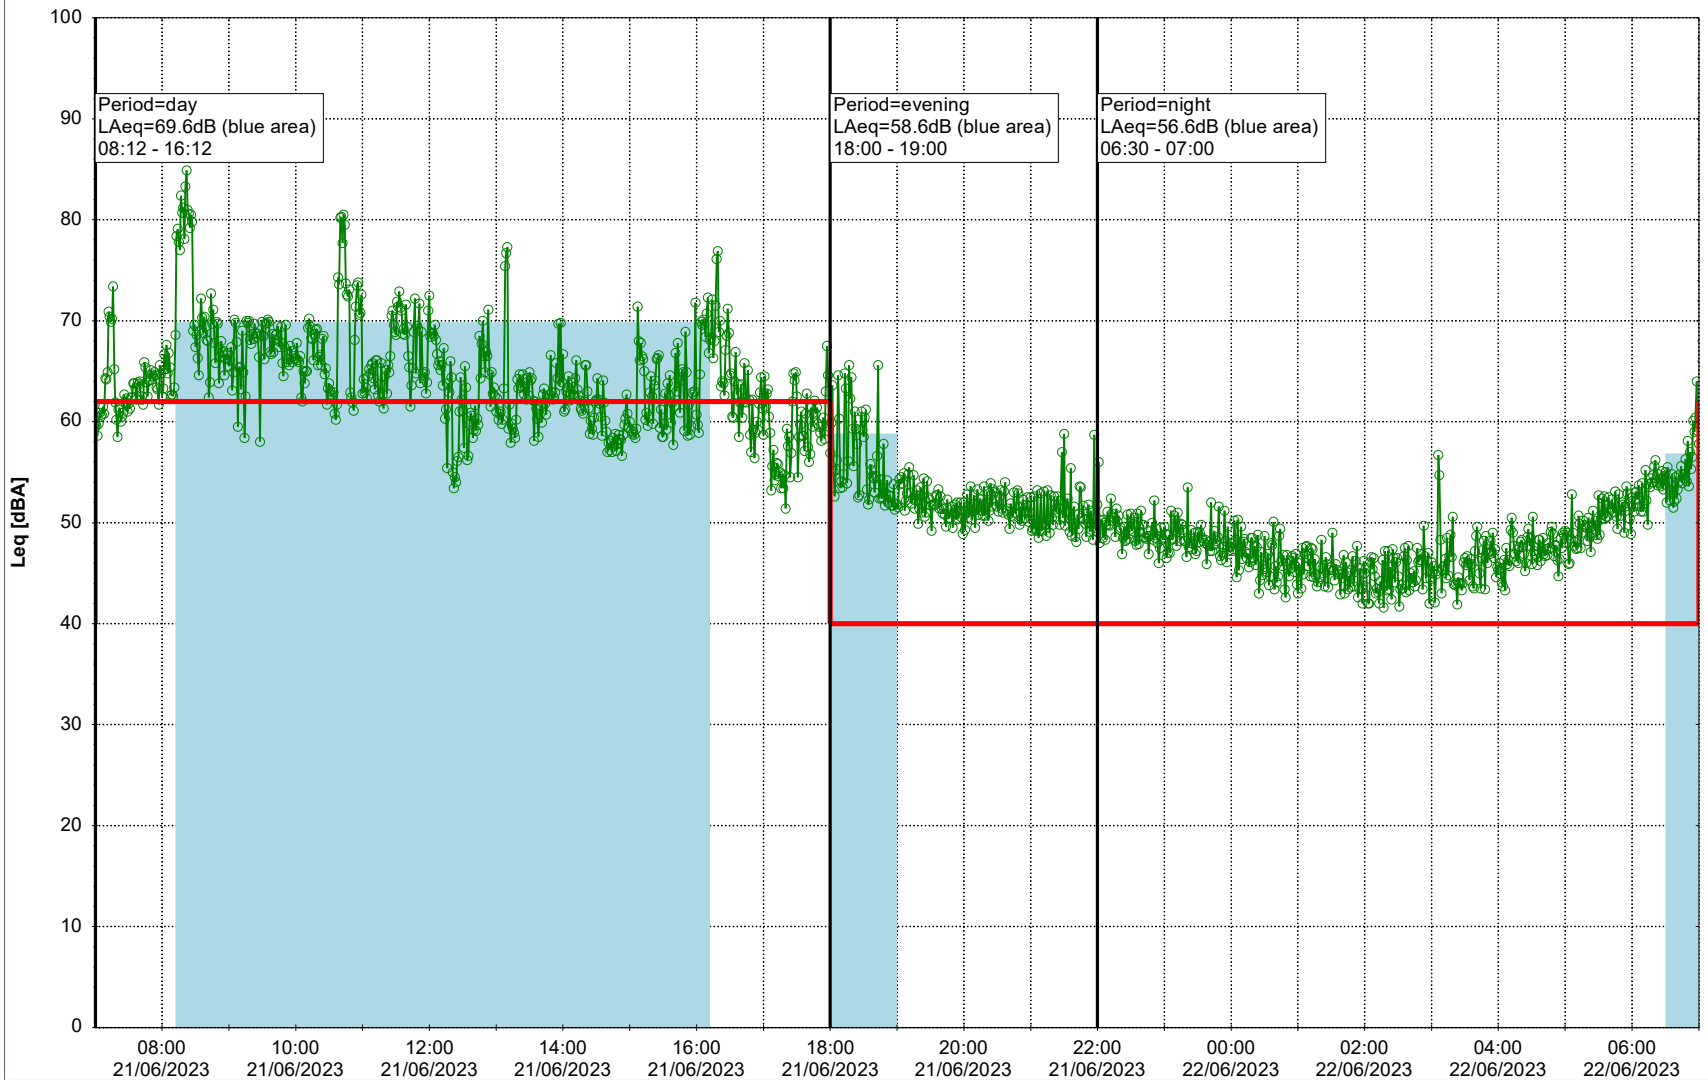

0 5 10 15 20 [m]

Remarks

...

Noise Time Related Diagram

21/06/2023
22/06/2023

○○○○ SLU_NS01

Project: Kronos Sydhavnen
Construction: Sluseholmen
Location: N-V

Plan View

0 5 10 15 20 [m]

Remarks

...

Noise Time Related Diagram

22/06/2023
23/06/2023

○○○○ SLU_NS01

Project: Kronos Sydhavnen
Construction: Sluseholmen
Location: N-V

Plan View

0 5 10 15 20 [m]

Remarks

...

Noise Time Related Diagram

23/06/2023
24/06/2023

○○○○ SLU_NS01

Project: Kronos Sydhavnen
Construction: Sluseholmen
Location: N-V

Plan View

0 5 10 15 20 [m]

Remarks

...

Noise Time Related Diagram

24/06/2023
25/06/2023

SLU_NS01

Project: Kronos Sydhavnen
Construction: Sluseholmen
Location: N-V

Plan View