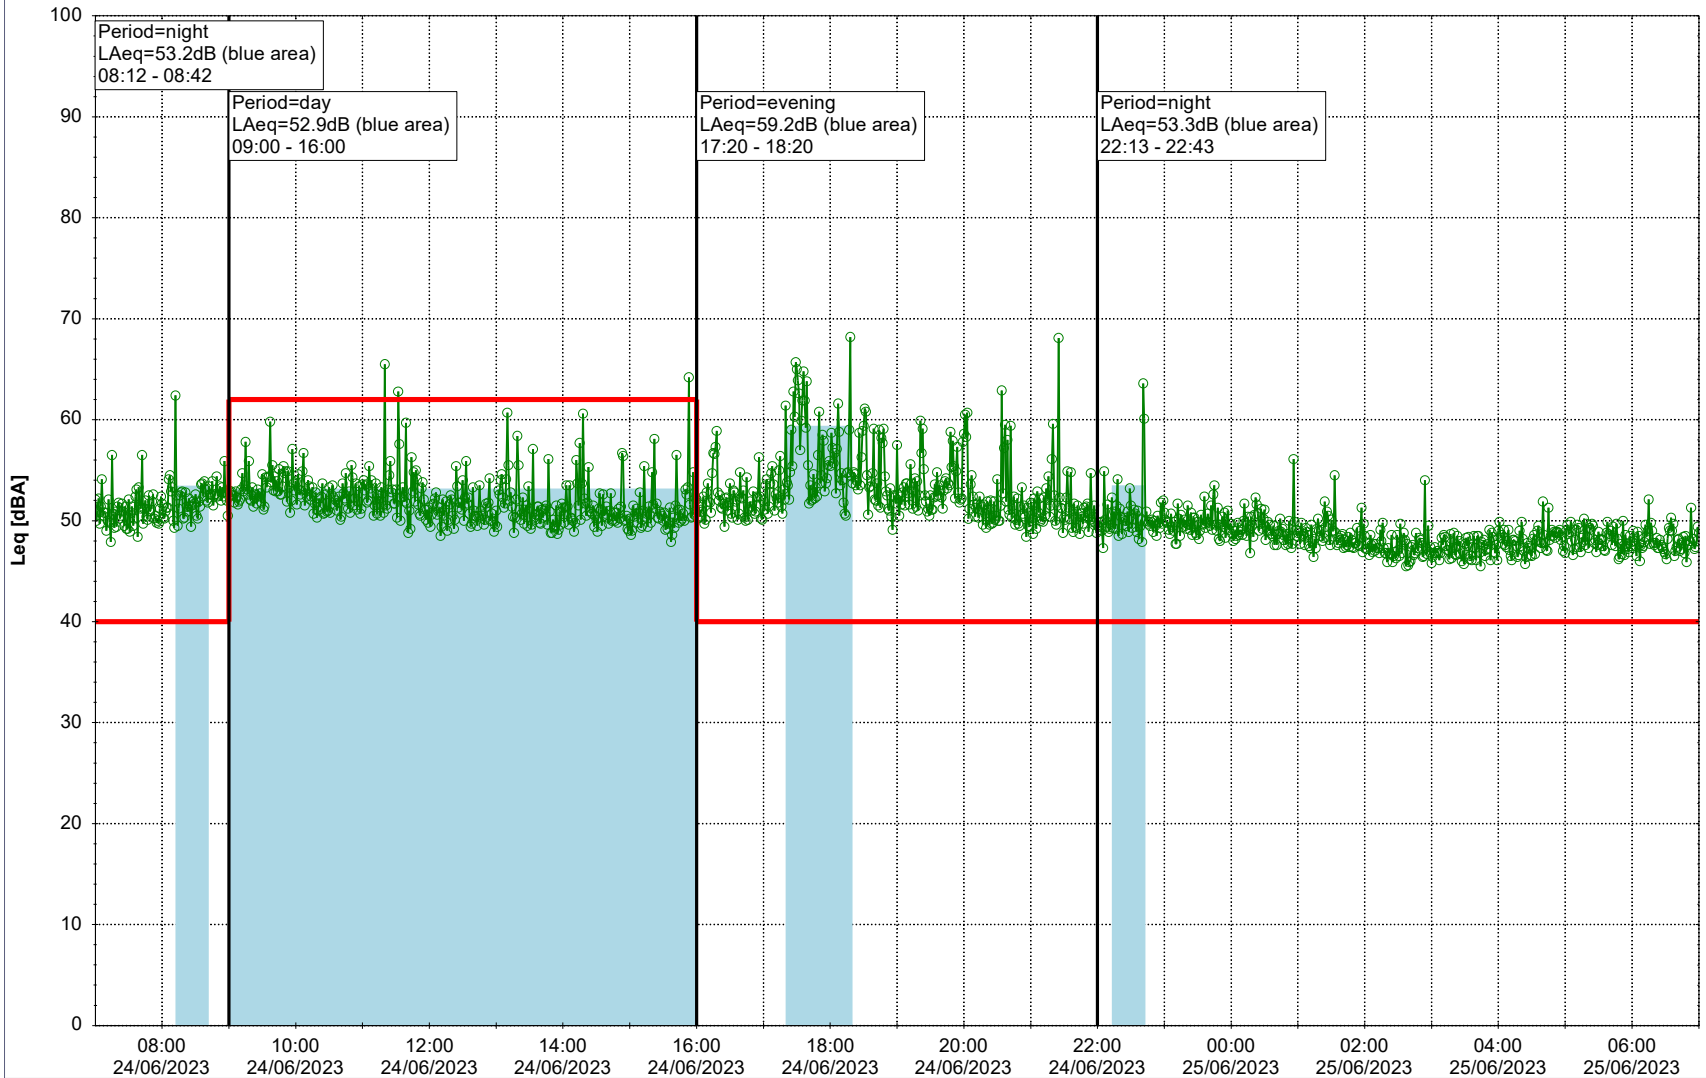

0 5 10 15 20 [m]

Remarks

...

Noise Time Related Diagram

24/06/2023
25/06/2023

SLU_NS01

Project: Kronos Sydhavnen
Construction: Sluseholmen
Location: N-V

Plan View

0 5 10 15 20 [m]

Remarks

...

Noise Time Related Diagram

25/06/2023
26/06/2023

SLU_NS01