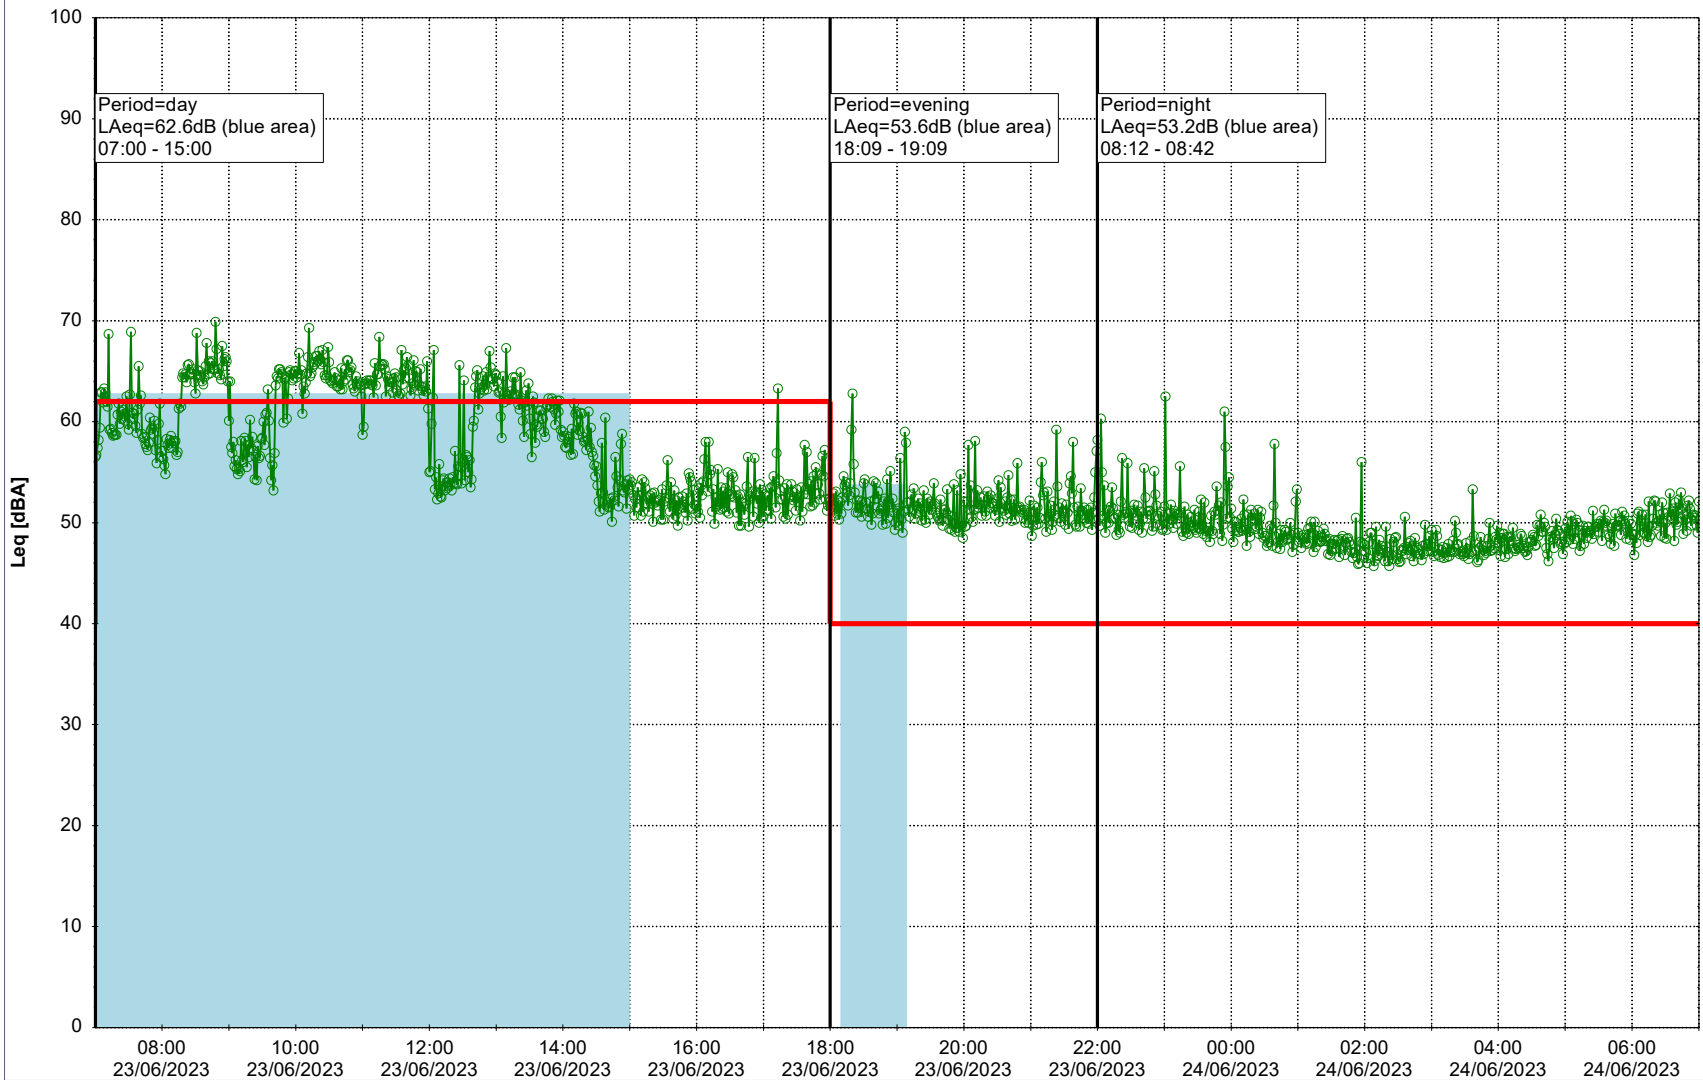

0 5 10 15 20 [m]

Remarks

...

Noise Time Related Diagram

23/06/2023
24/06/2023

○○○○ SLU_NS01

Project: Kronos Sydhavnen
Construction: Sluseholmen
Location: N-V

Plan View

0 5 10 15 20 [m]

Remarks

...

Noise Time Related Diagram

24/06/2023
25/06/2023

SLU_NS01

Project: Kronos Sydhavnen
Construction: Sluseholmen
Location: N-V

Plan View