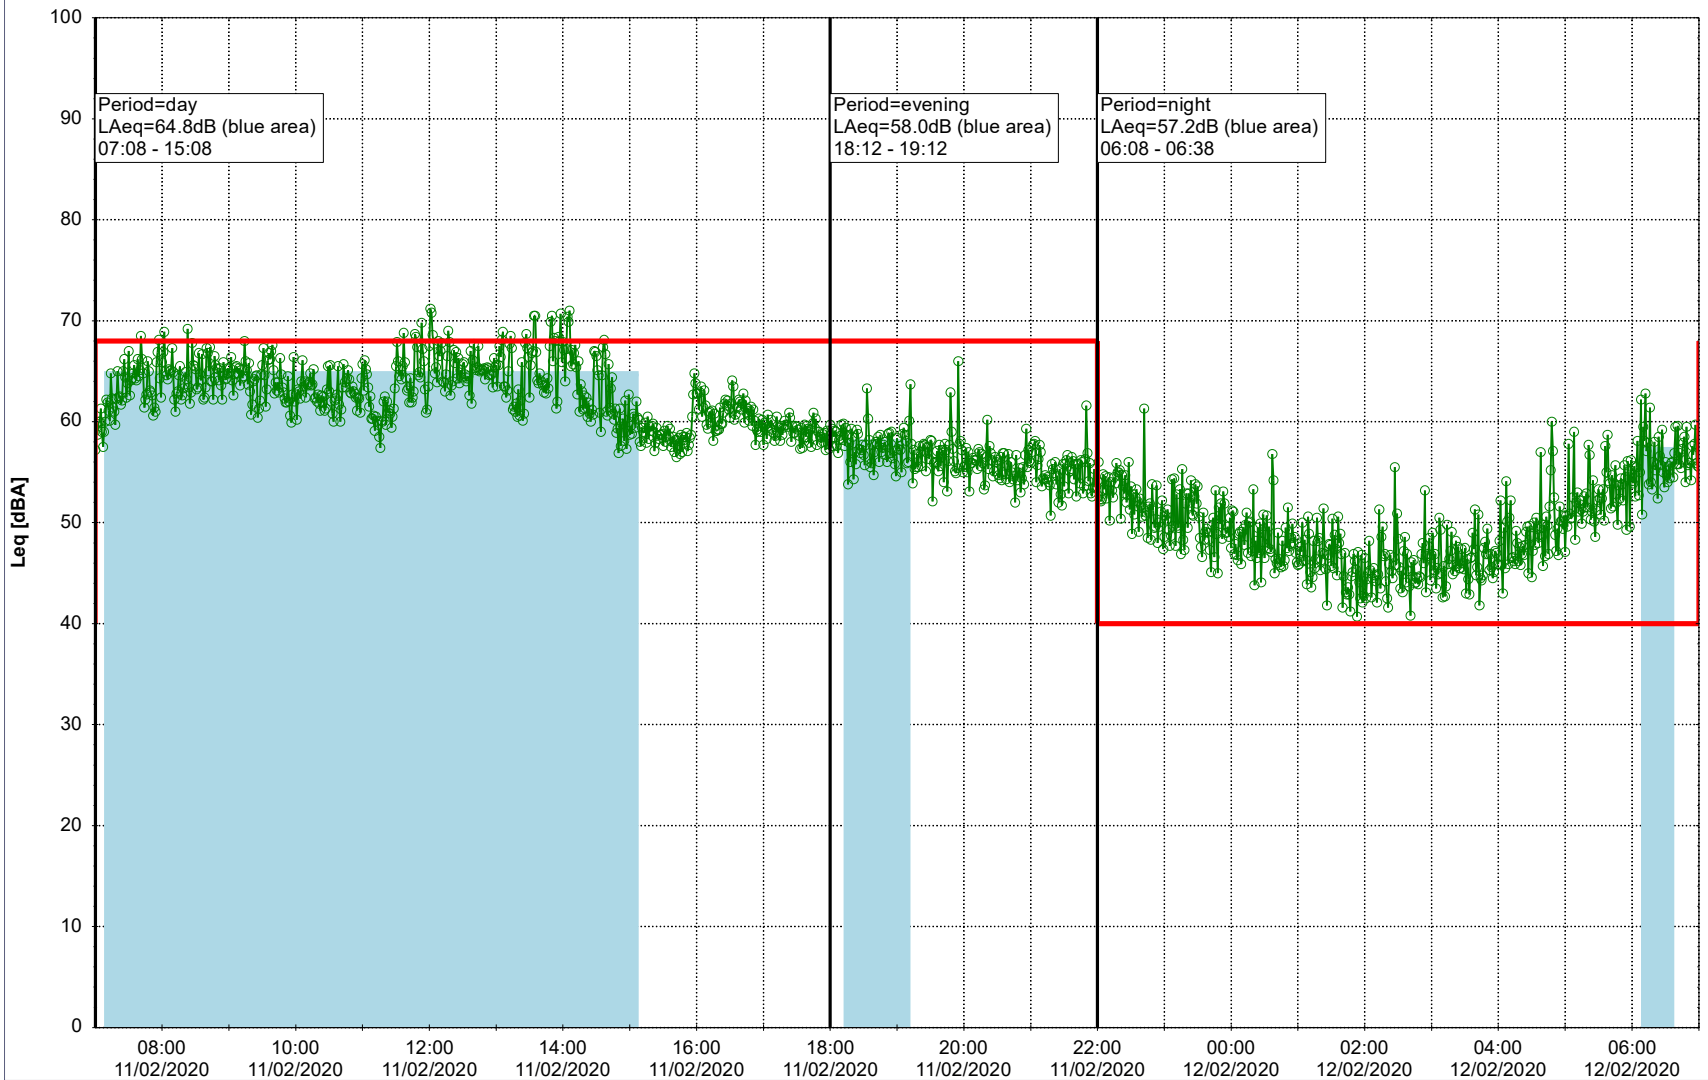

Plan View

Remarks

...

Noise Time Related Diagram

11/02/2020
12/02/2020

○ ○ ○ ○ HOL_NS01

Project: Kronos Sydhavnen
Construction: Havneholmen
Location: N-V

Plan View

Remarks

...

Noise Time Related Diagram

12/02/2020
13/02/2020

○ ○ ○ ○ HOL_NS01

Project: Kronos Sydhavnen
Construction: Havneholmen
Location: N-V

Plan View

Remarks

...

Noise Time Related Diagram

13/02/2020
14/02/2020

○ ○ ○ ○ HOL_NS01

Project: Kronos Sydhavnen
Construction: Havneholmen
Location: N-V

Plan View

Remarks

...

Noise Time Related Diagram

14/02/2020
15/02/2020

○ ○ ○ ○ HOL_NS01

Project: Kronos Sydhavnen
Construction: Havneholmen
Location: N-V

Plan View

Remarks

...

Noise Time Related Diagram