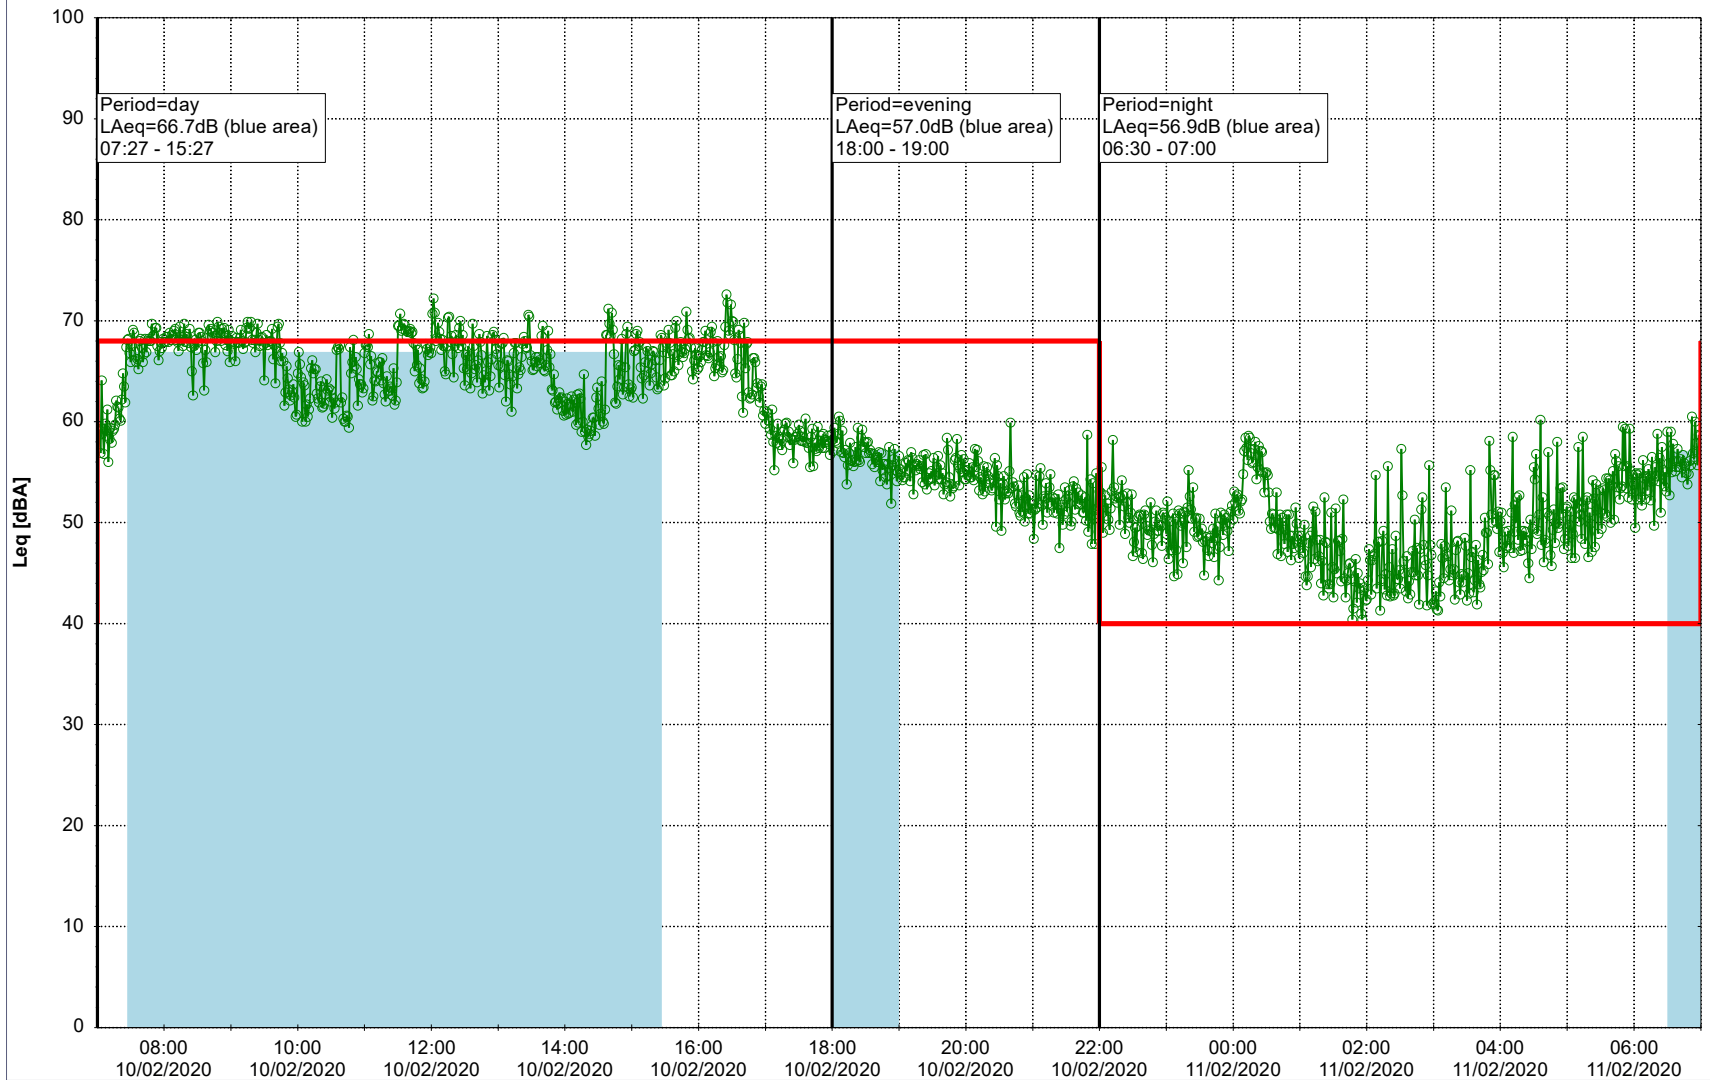

Project: Kronos Sydhavnen
Construction: Havneholmen
Location: N-V

Plan View

Remarks

...

Noise Time Related Diagram

10/02/2020
11/02/2020

○ ○ ○ ○ HOL_NS01

Project: Kronos Sydhavnen
Construction: Havneholmen
Location: N-V

Plan View

Remarks

...

Noise Time Related Diagram

11/02/2020
12/02/2020

○ ○ ○ ○ HOL_NS01

Project: Kronos Sydhavnen
Construction: Havneholmen
Location: N-V

Plan View

Remarks

...

Noise Time Related Diagram

12/02/2020
13/02/2020

○ ○ ○ ○ HOL_NS01

Project: Kronos Sydhavnen
Construction: Havneholmen
Location: N-V

Plan View

Remarks

Noise Time Related Diagram

14/02/2020
15/02/2020

○ ○ ○ ○ HOL_NS01

Project: Kronos Sydhavnen
Construction: Havneholmen
Location: N-V

Plan View

Remarks

...

Noise Time Related Diagram