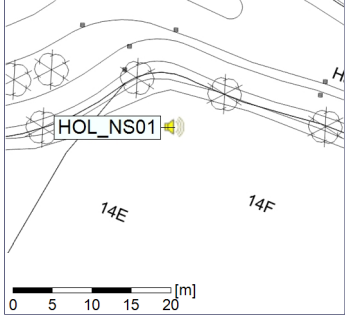

Remarks

...

Noise Time Related Diagram

12/02/2020
13/02/2020

○ ○ ○ ○ HOL_NS01

Project: Kronos Sydhavnen
Construction: Havneholmen
Location: N-V

Plan View

Remarks

...

Noise Time Related Diagram

13/02/2020
14/02/2020

○ ○ ○ ○ HOL_NS01

Project: Kronos Sydhavnen
Construction: Havneholmen
Location: N-V

Plan View

Remarks

...