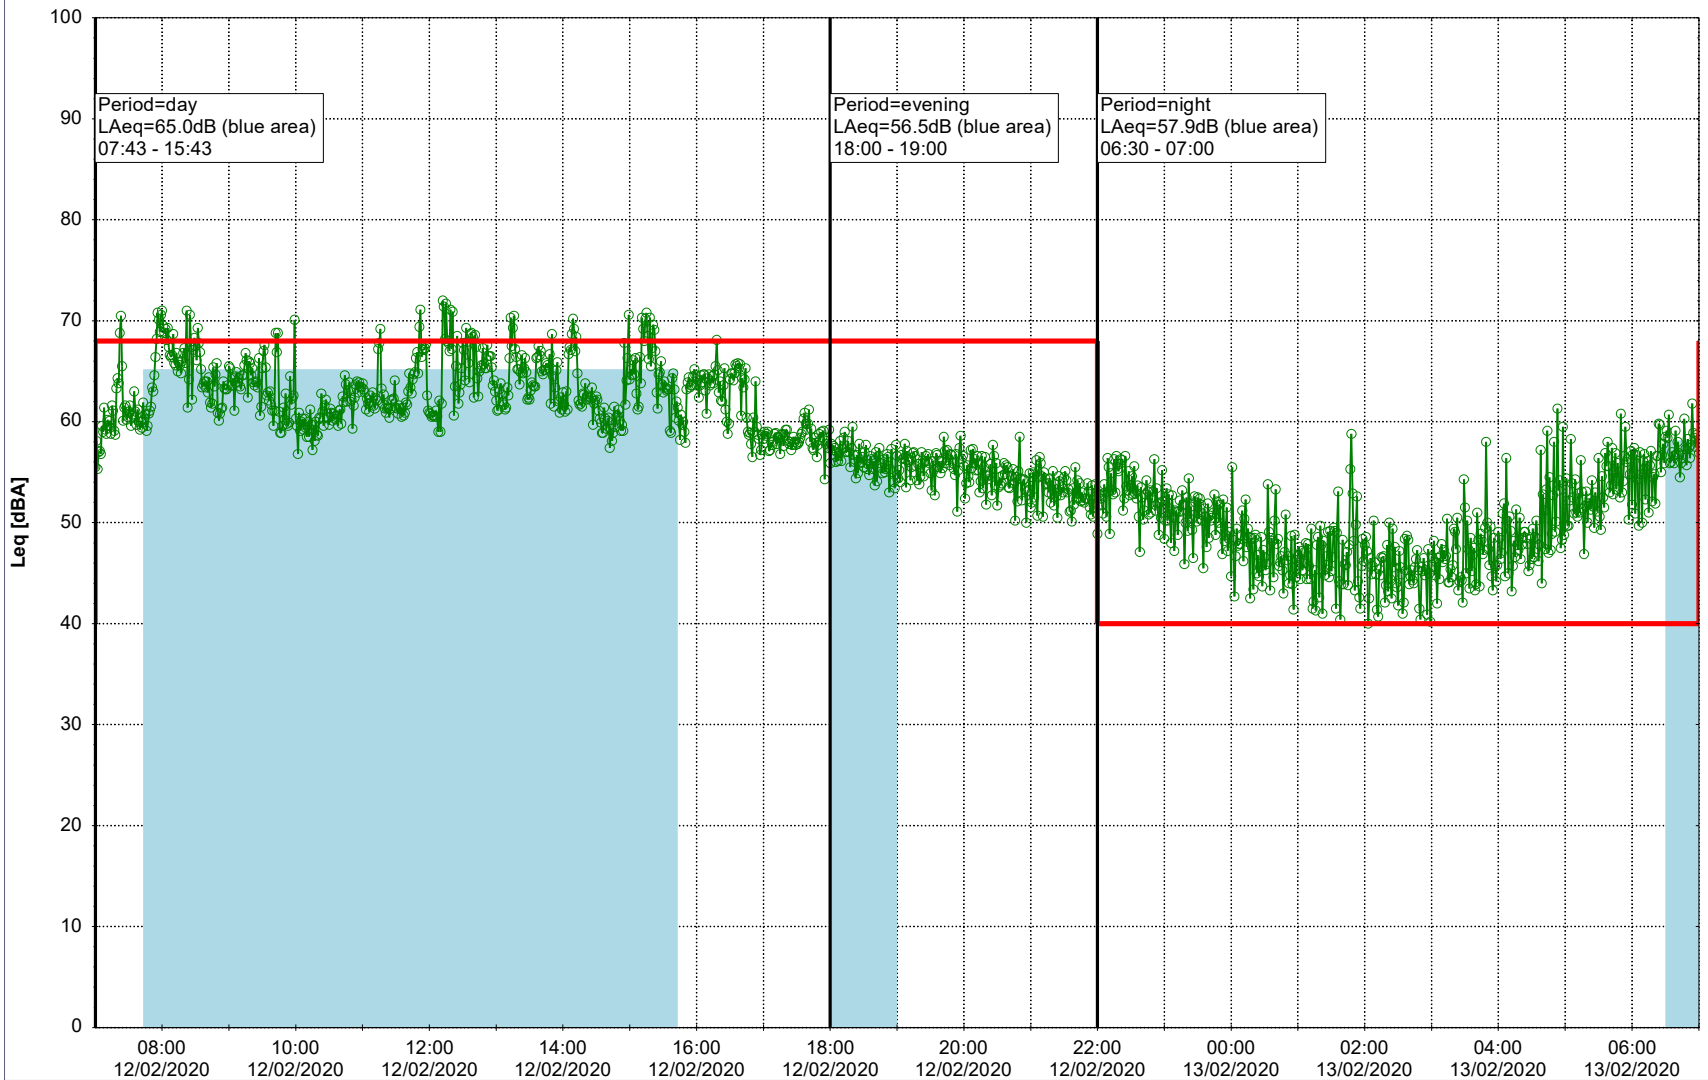

Plan View

Remarks

...

Noise Time Related Diagram

11/02/2020
12/02/2020

○ ○ ○ ○ HOL_NS01

Project: Kronos Sydhavnen
Construction: Havneholmen
Location: N-V

Plan View

Remarks

...

Noise Time Related Diagram

12/02/2020
13/02/2020

○ ○ ○ ○ HOL_NS01

Project: Kronos Sydhavnen
Construction: Havneholmen
Location: N-V

Plan View

Remarks

...

Noise Time Related Diagram

13/02/2020
14/02/2020

○ ○ ○ ○ HOL_NS01

Project: Kronos Sydhavnen
Construction: Havneholmen
Location: N-V

Plan View

Remarks

...

Noise Time Related Diagram

14/02/2020
15/02/2020

○ ○ ○ ○ HOL_NS01

Project: Kronos Sydhavnen
Construction: Havneholmen
Location: N-V

Plan View

Remarks

...

Noise Time Related Diagram