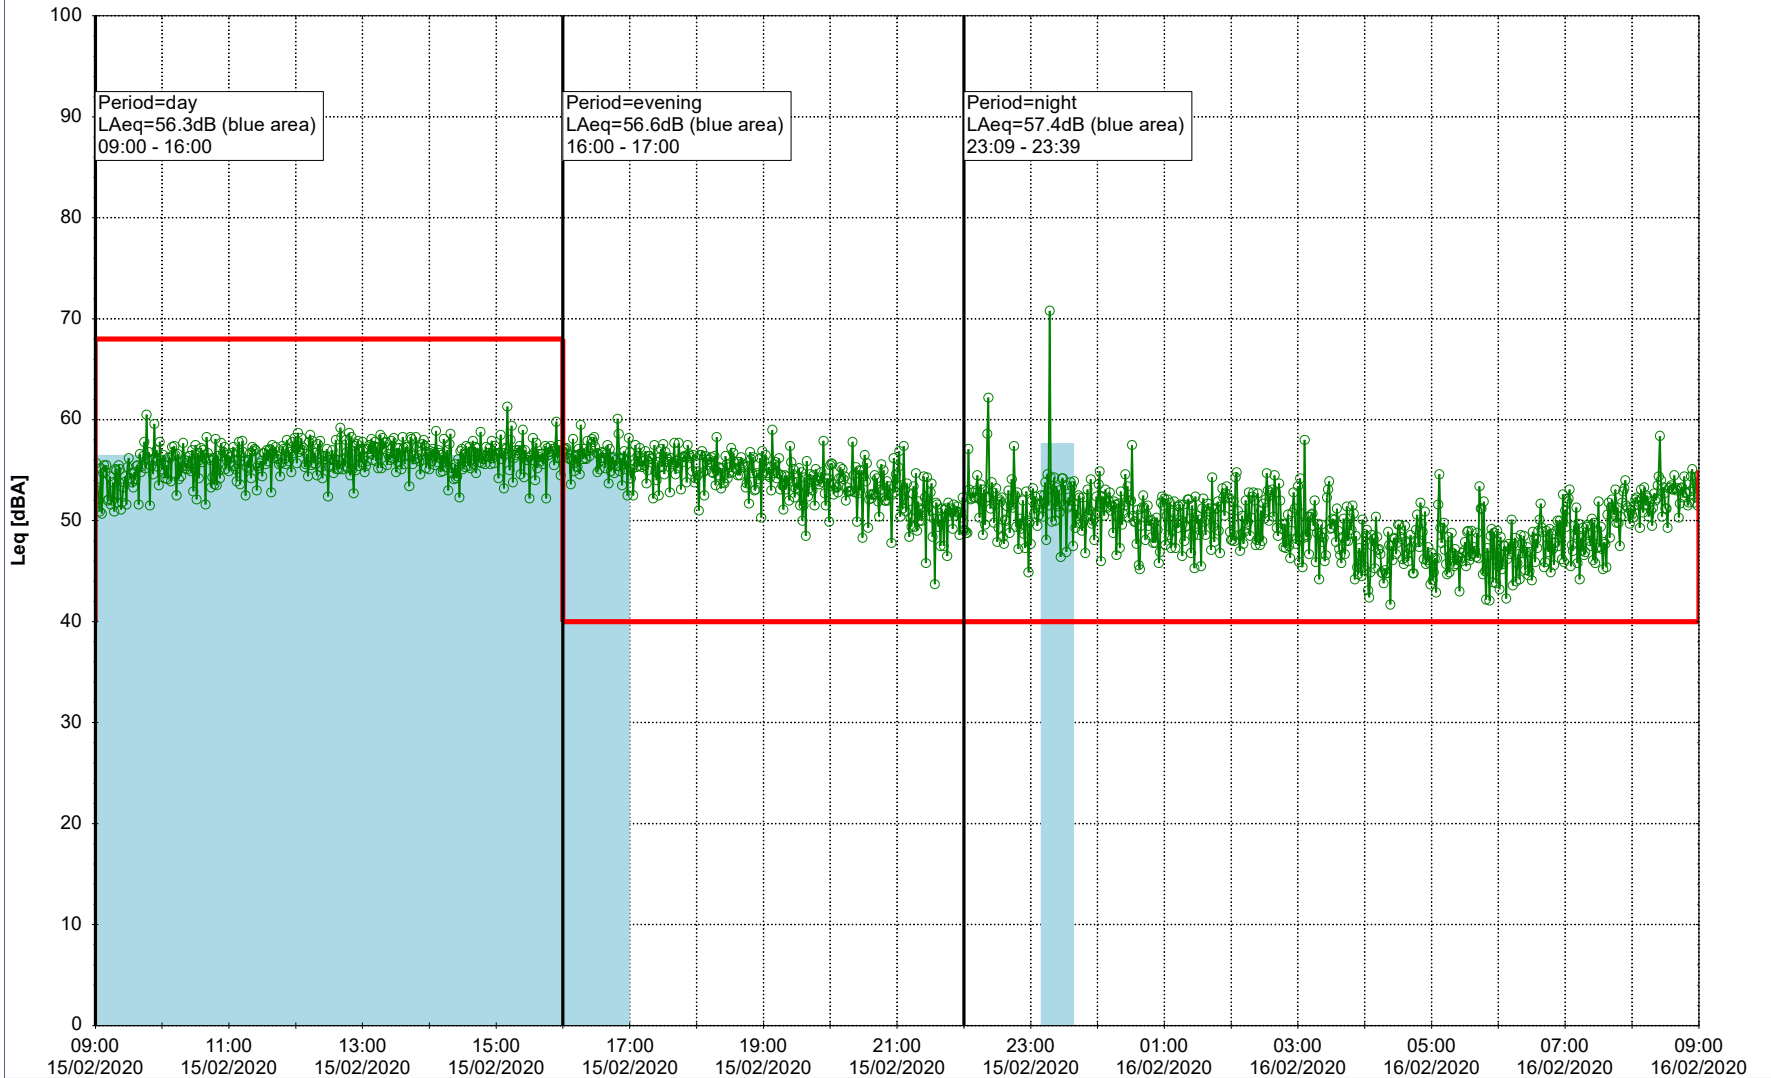

Noise Time Related Diagram

14/02/2020
15/02/2020

○ ○ ○ ○ HOL_NS01

Project: Kronos Sydhavnen
Construction: Havneholmen
Location: N-V

Plan View

Remarks

...

Noise Time Related Diagram

15/02/2020
16/02/2020

○ ○ ○ ○ HOL_NS01

Project: Kronos Sydhavnen
Construction: Havneholmen
Location: N-V

Plan View

Remarks

...

Noise Time Related Diagram

16/02/2020
17/02/2020