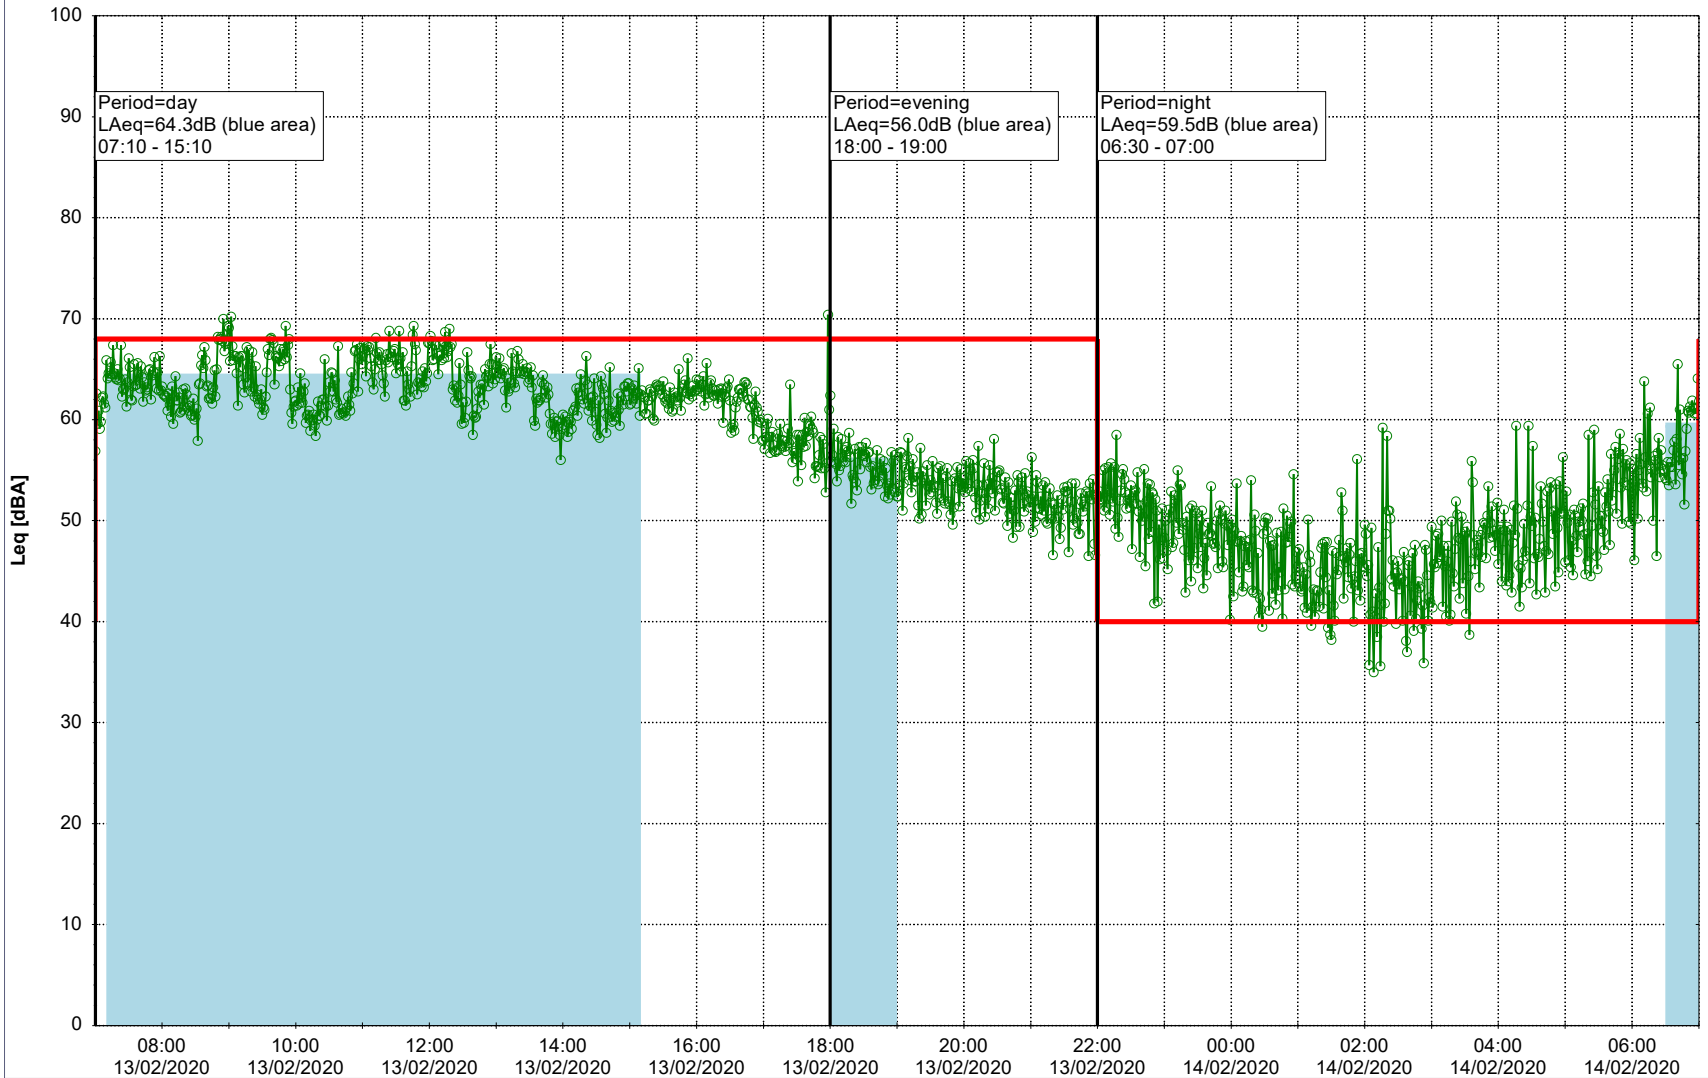

Remarks

...

Noise Time Related Diagram

12/02/2020
13/02/2020

○ ○ ○ ○ HOL_NS01

Project: Kronos Sydhavnen
Construction: Havneholmen
Location: N-V

Plan View

Remarks

...

Noise Time Related Diagram

13/02/2020
14/02/2020

○ ○ ○ ○ HOL_NS01

Project: Kronos Sydhavnen
Construction: Havneholmen
Location: N-V

Plan View

Remarks

...

Noise Time Related Diagram

14/02/2020
15/02/2020

○ ○ ○ ○ HOL_NS01

Project: Kronos Sydhavnen
Construction: Havneholmen
Location: N-V

Plan View

Remarks

...

Noise Time Related Diagram