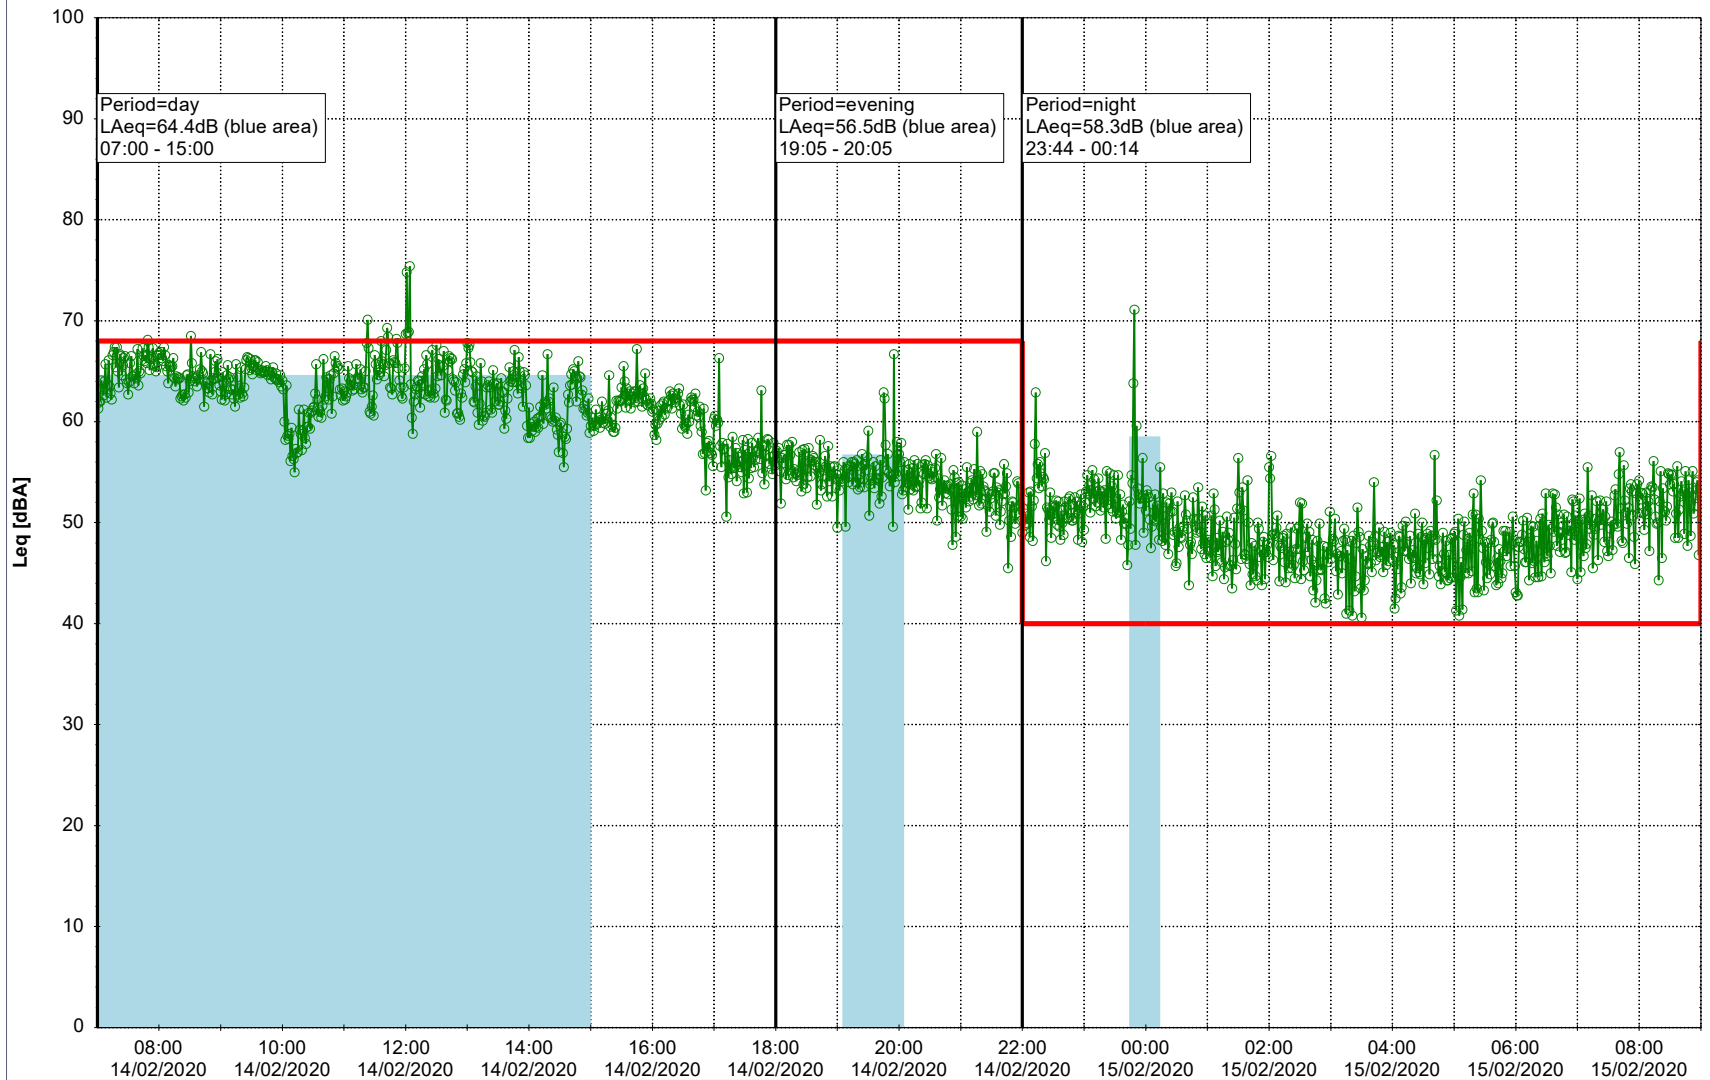

...

Noise Time Related Diagram

13/02/2020
14/02/2020

○ ○ ○ ○ HOL_NS01

Project: Kronos Sydhavnen
Construction: Havneholmen
Location: N-V

Plan View

Remarks

...

Noise Time Related Diagram

14/02/2020
15/02/2020

○ ○ ○ ○ HOL_NS01

Project: Kronos Sydhavnen
Construction: Havneholmen
Location: N-V

Plan View

Remarks

...

Noise Time Related Diagram

15/02/2020
16/02/2020

○ ○ ○ ○ HOL_NS01

Project: Kronos Sydhavnen
Construction: Havneholmen
Location: N-V

Plan View

Remarks

...

Noise Time Related Diagram

16/02/2020
17/02/2020