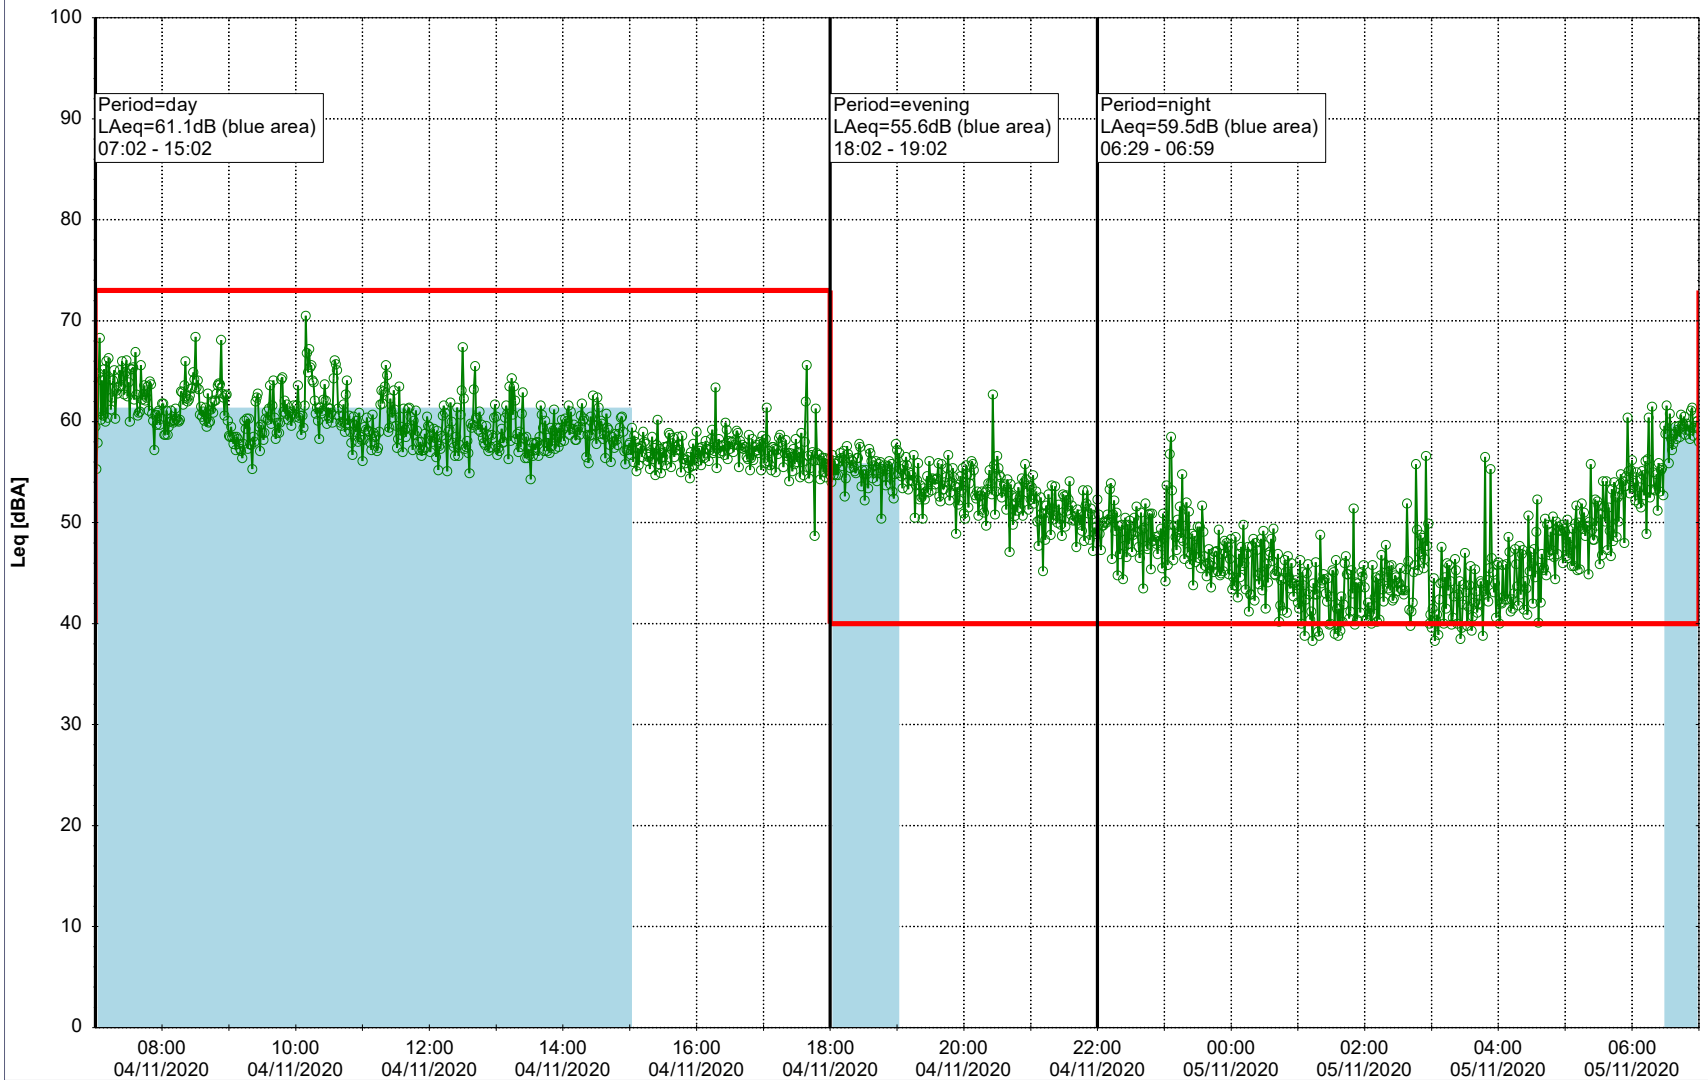

Noise Time Related Diagram

04/11/2020
05/11/2020

○ ○ ○ ○ HOL_NS01