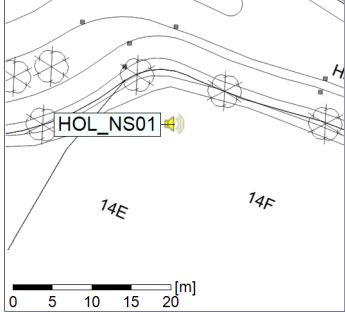

Project: Kronos Sydhavnen
Construction: Havneholmen
Location: N-V

Plan View

Remarks

...

Noise Time Related Diagram

02/11/2020
03/11/2020

○ ○ ○ ○ HOL_NS01

Project: Kronos Sydhavnen
Construction: Havneholmen
Location: N-V

Plan View

Remarks

...

Noise Time Related Diagram

03/11/2020
04/11/2020

○ ○ ○ ○ HOL_NS01

Project: Kronos Sydhavnen
Construction: Havneholmen
Location: N-V

Plan View