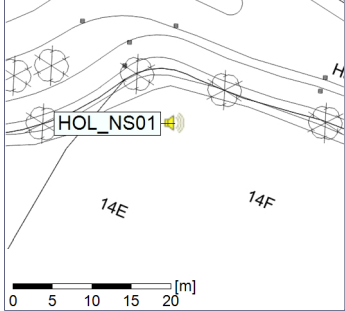

Noise Time Related Diagram

06/11/2020
07/11/2020

○ ○ ○ ○ HOL_NS01

Project: Kronos Sydhavnen
Construction: Havneholmen
Location: N-V

Plan View

Remarks

...

Noise Time Related Diagram

07/11/2020
08/11/2020

○ ○ ○ ○ HOL_NS01

Project: Kronos Sydhavnen
Construction: Havneholmen
Location: N-V

Plan View

Remarks

...

Noise Time Related Diagram

08/11/2020
09/11/2020