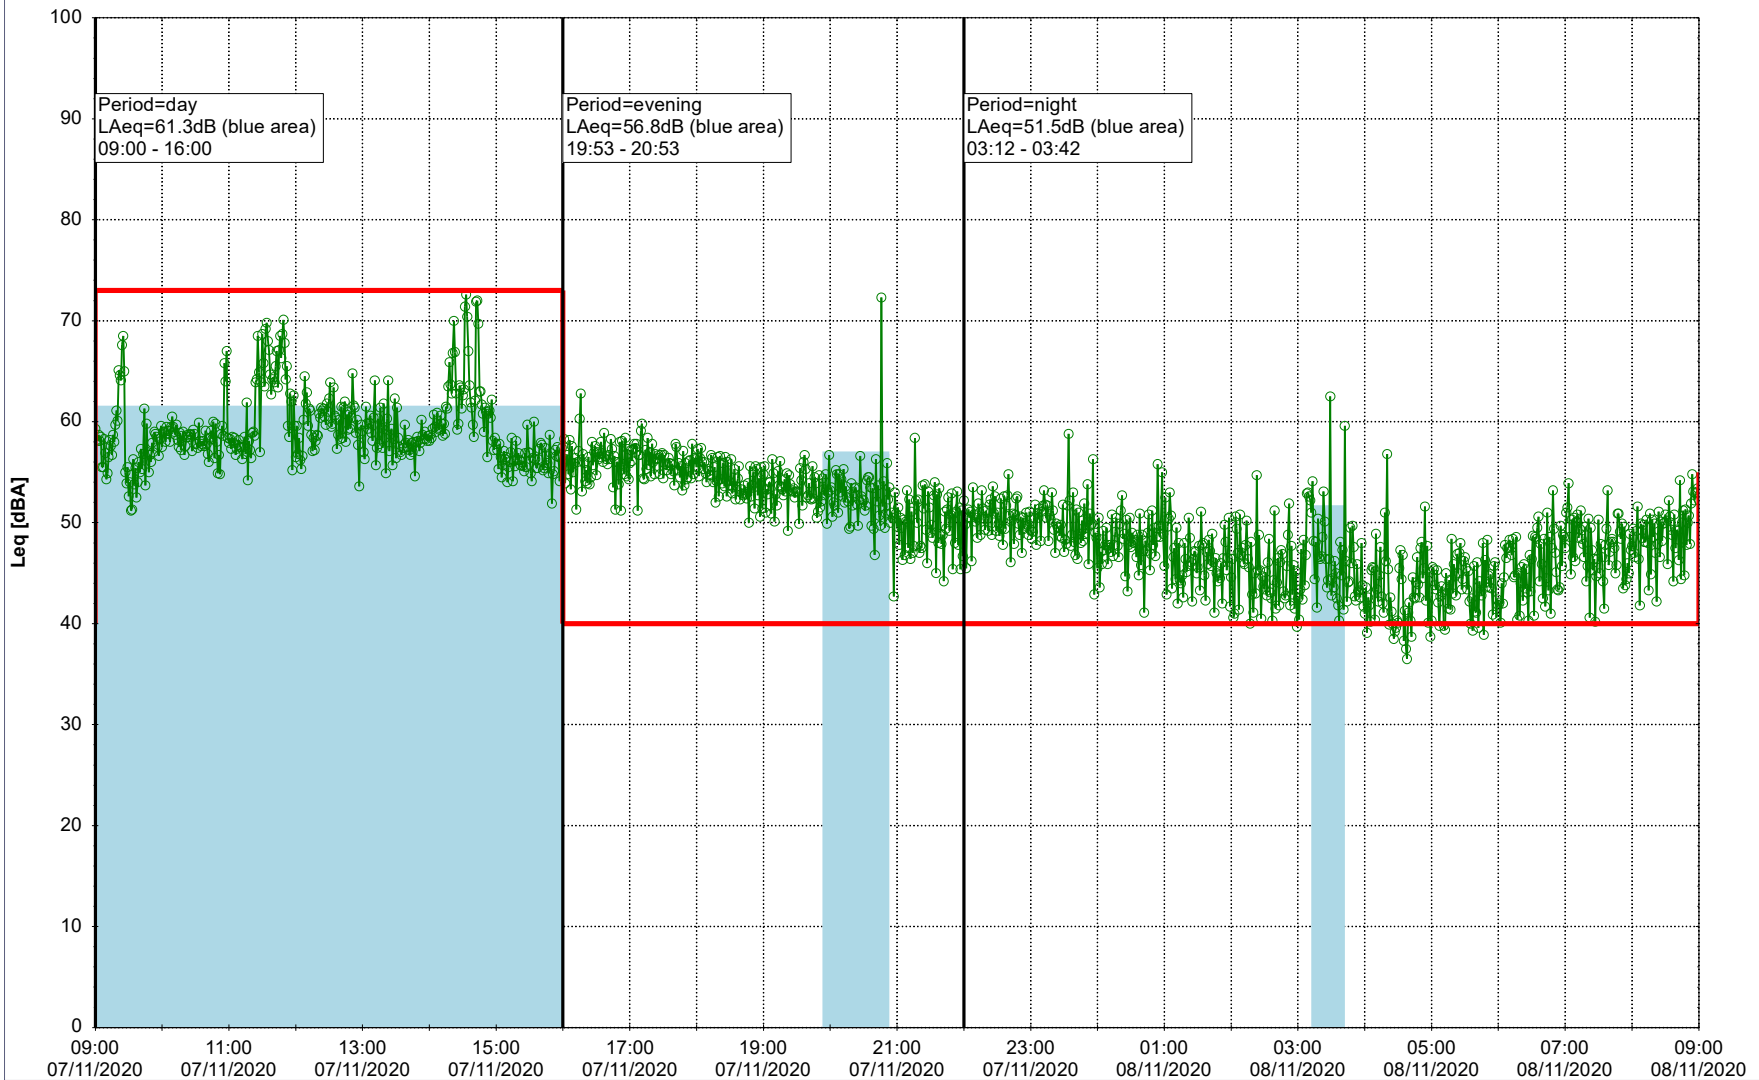

...

Noise Time Related Diagram

05/11/2020
06/11/2020

○ ○ ○ ○ HOL_NS01

Project: Kronos Sydhavnen
Construction: Havneholmen
Location: N-V

Plan View

Remarks

...

Noise Time Related Diagram

06/11/2020
07/11/2020

○ ○ ○ ○ HOL_NS01

Project: Kronos Sydhavnen
Construction: Havneholmen
Location: N-V

Plan View

Remarks

...

Noise Time Related Diagram

07/11/2020
08/11/2020

○ ○ ○ ○ HOL_NS01

Project: Kronos Sydhavnen
Construction: Havneholmen
Location: N-V

Plan View

Remarks

...

Noise Time Related Diagram

08/11/2020
09/11/2020