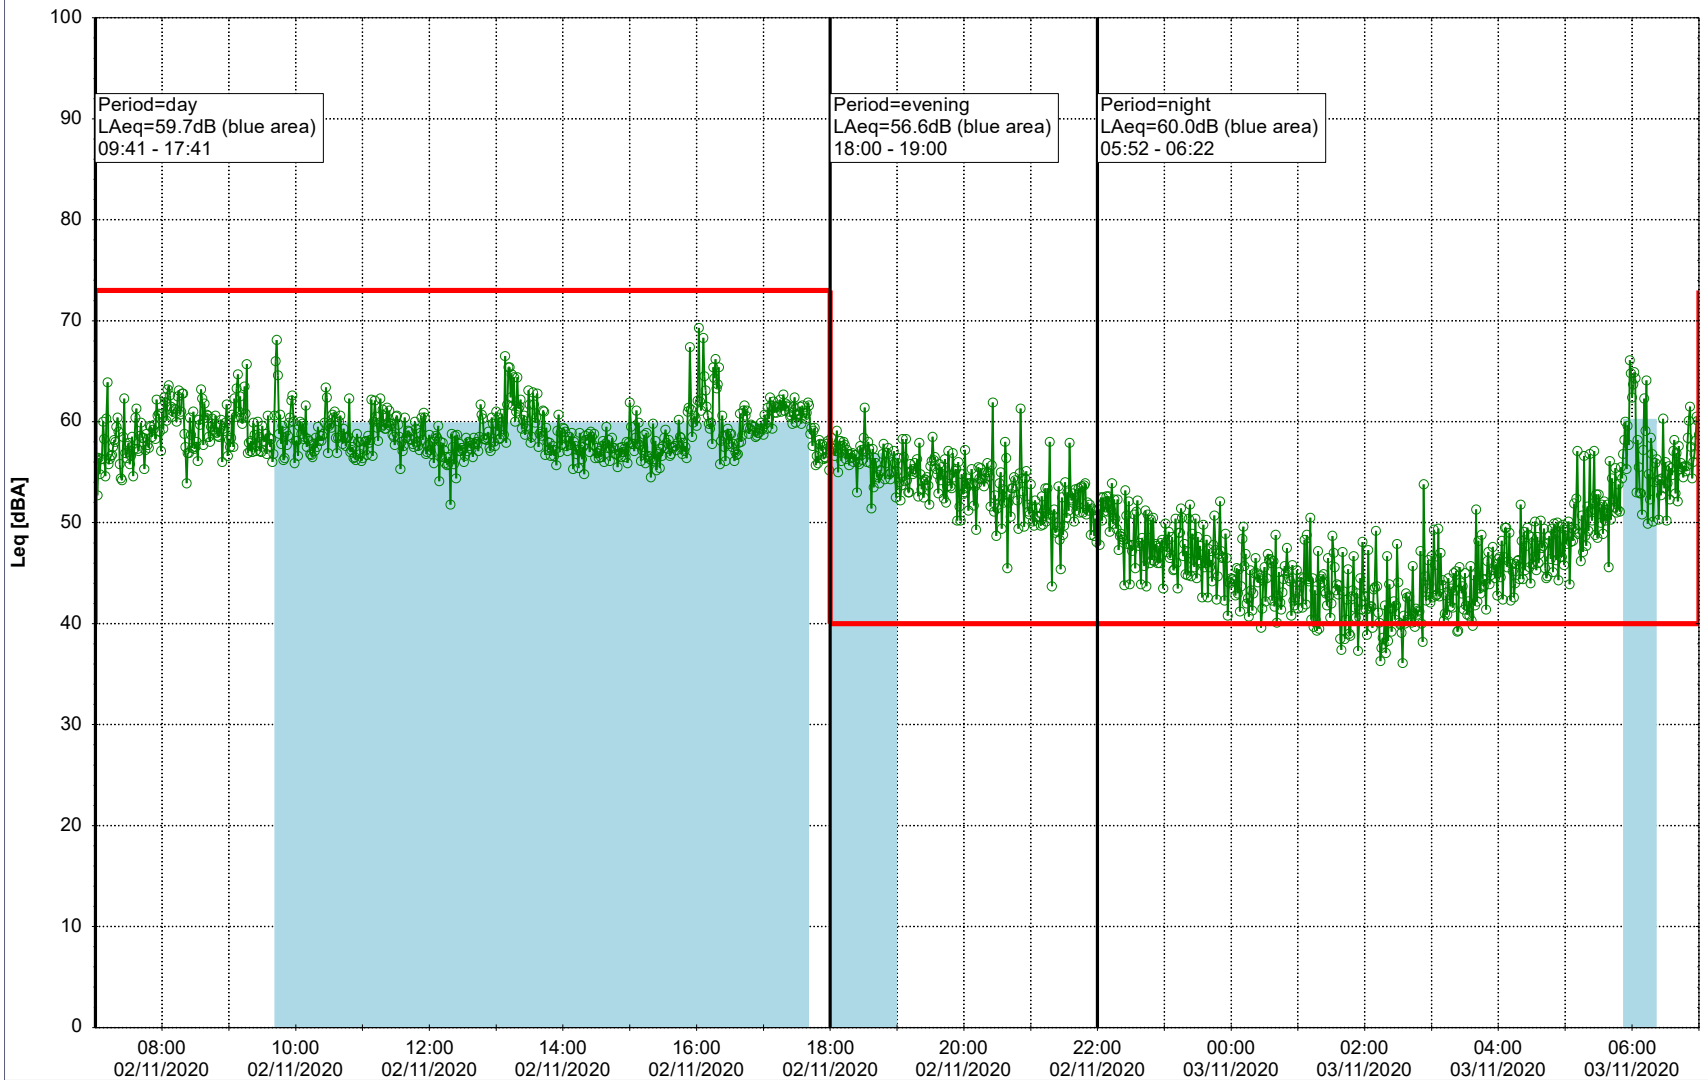

Noise Time Related Diagram

02/11/2020
03/11/2020

○ ○ ○ ○ HOL_NS01