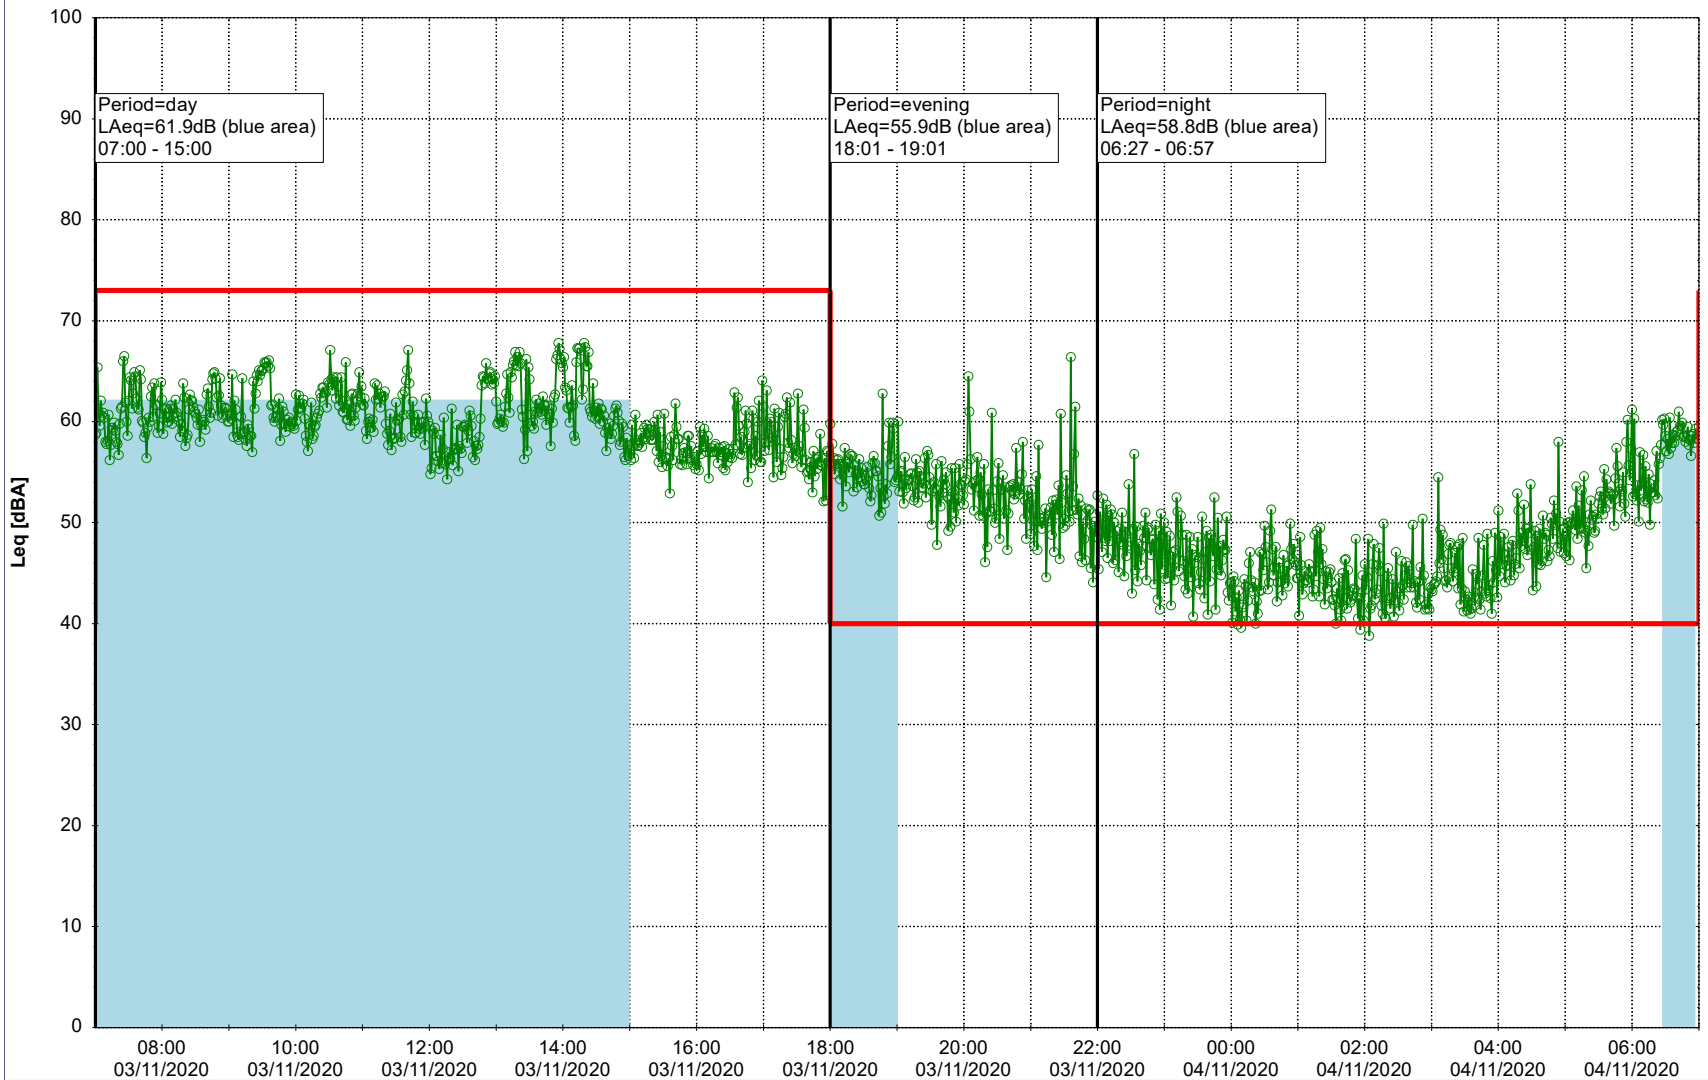

Plan View

Remarks

...

Noise Time Related Diagram

03/11/2020
04/11/2020

○ ○ ○ ○ HOL_NS01

Project: Kronos Sydhavnen
Construction: Havneholmen
Location: N-V

Plan View

Remarks

...

Noise Time Related Diagram

04/11/2020
05/11/2020

○ ○ ○ ○ HOL_NS01

Project: Kronos Sydhavnen
Construction: Havneholmen
Location: N-V

Plan View

Remarks

...

Noise Time Related Diagram

05/11/2020
06/11/2020

○ ○ ○ ○ HOL_NS01

Project: Kronos Sydhavnen
Construction: Havneholmen
Location: N-V

Plan View

Remarks

...

Noise Time Related Diagram

06/11/2020
07/11/2020

○ ○ ○ ○ HOL_NS01

Project: Kronos Sydhavnen
Construction: Havneholmen
Location: N-V

Plan View

Remarks

...

Noise Time Related Diagram