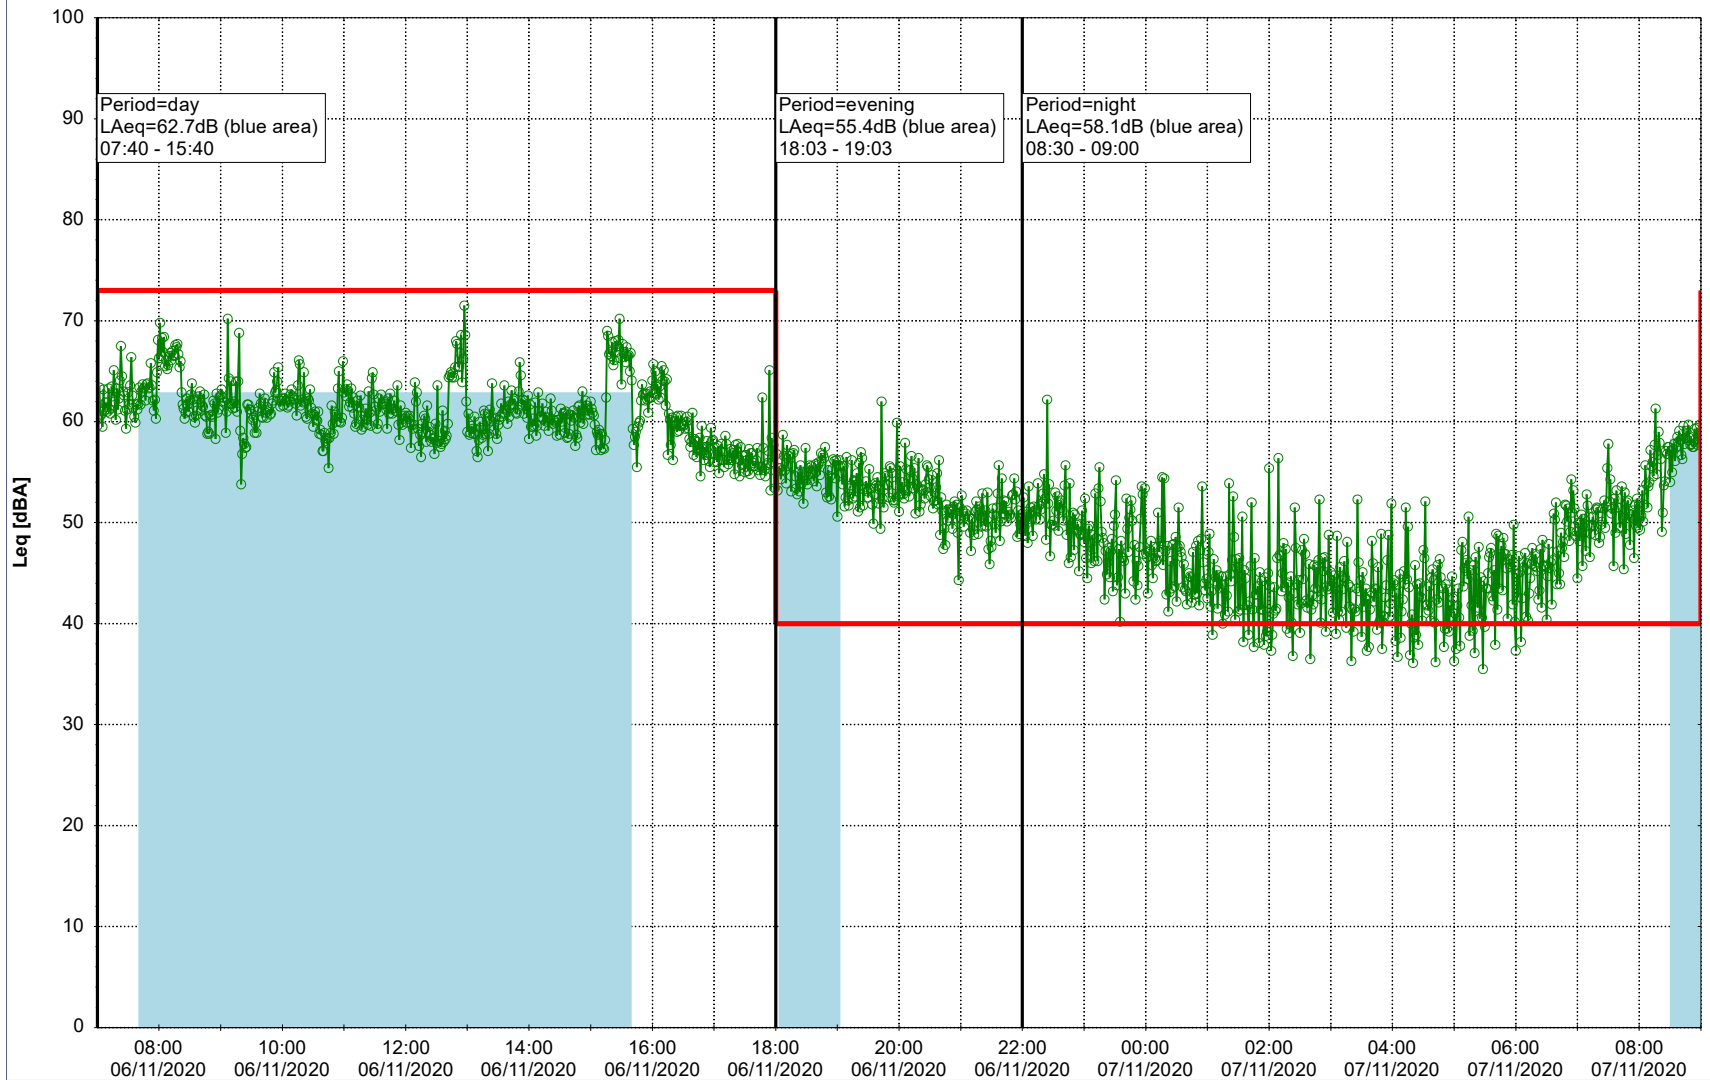

...

Noise Time Related Diagram

05/11/2020
06/11/2020

○ ○ ○ ○ HOL_NS01

Project: Kronos Sydhavnen
Construction: Havneholmen
Location: N-V

Plan View

Remarks

...

Noise Time Related Diagram

06/11/2020
07/11/2020

○ ○ ○ ○ HOL_NS01

Project: Kronos Sydhavnen
Construction: Havneholmen
Location: N-V

Plan View

Remarks

...

Noise Time Related Diagram