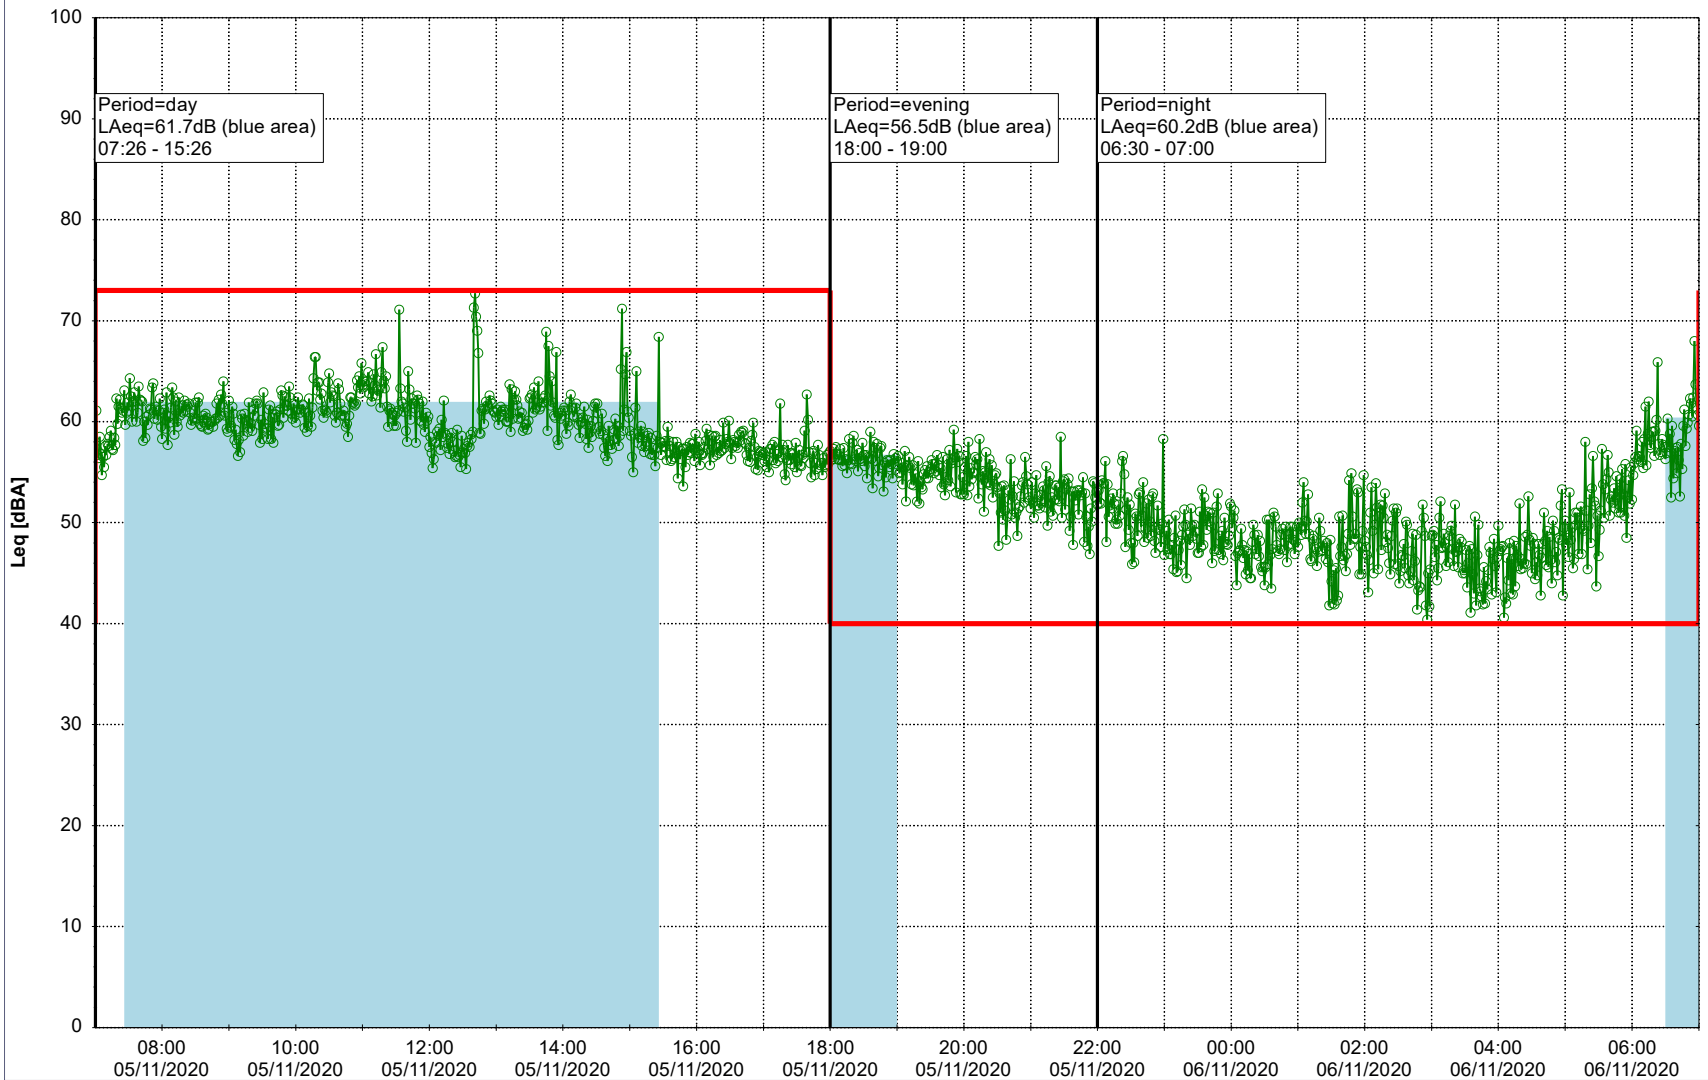

Remarks

...

Noise Time Related Diagram

04/11/2020
05/11/2020

○ ○ ○ ○ HOL_NS01

Project: Kronos Sydhavnen
Construction: Havneholmen
Location: N-V

Plan View

Remarks

...

Noise Time Related Diagram

05/11/2020
06/11/2020

○ ○ ○ ○ HOL_NS01

Project: Kronos Sydhavnen
Construction: Havneholmen
Location: N-V

Plan View

Remarks

...

Noise Time Related Diagram

06/11/2020
07/11/2020

○ ○ ○ ○ HOL_NS01

Project: Kronos Sydhavnen
Construction: Havneholmen
Location: N-V

Plan View

Remarks

...

Noise Time Related Diagram