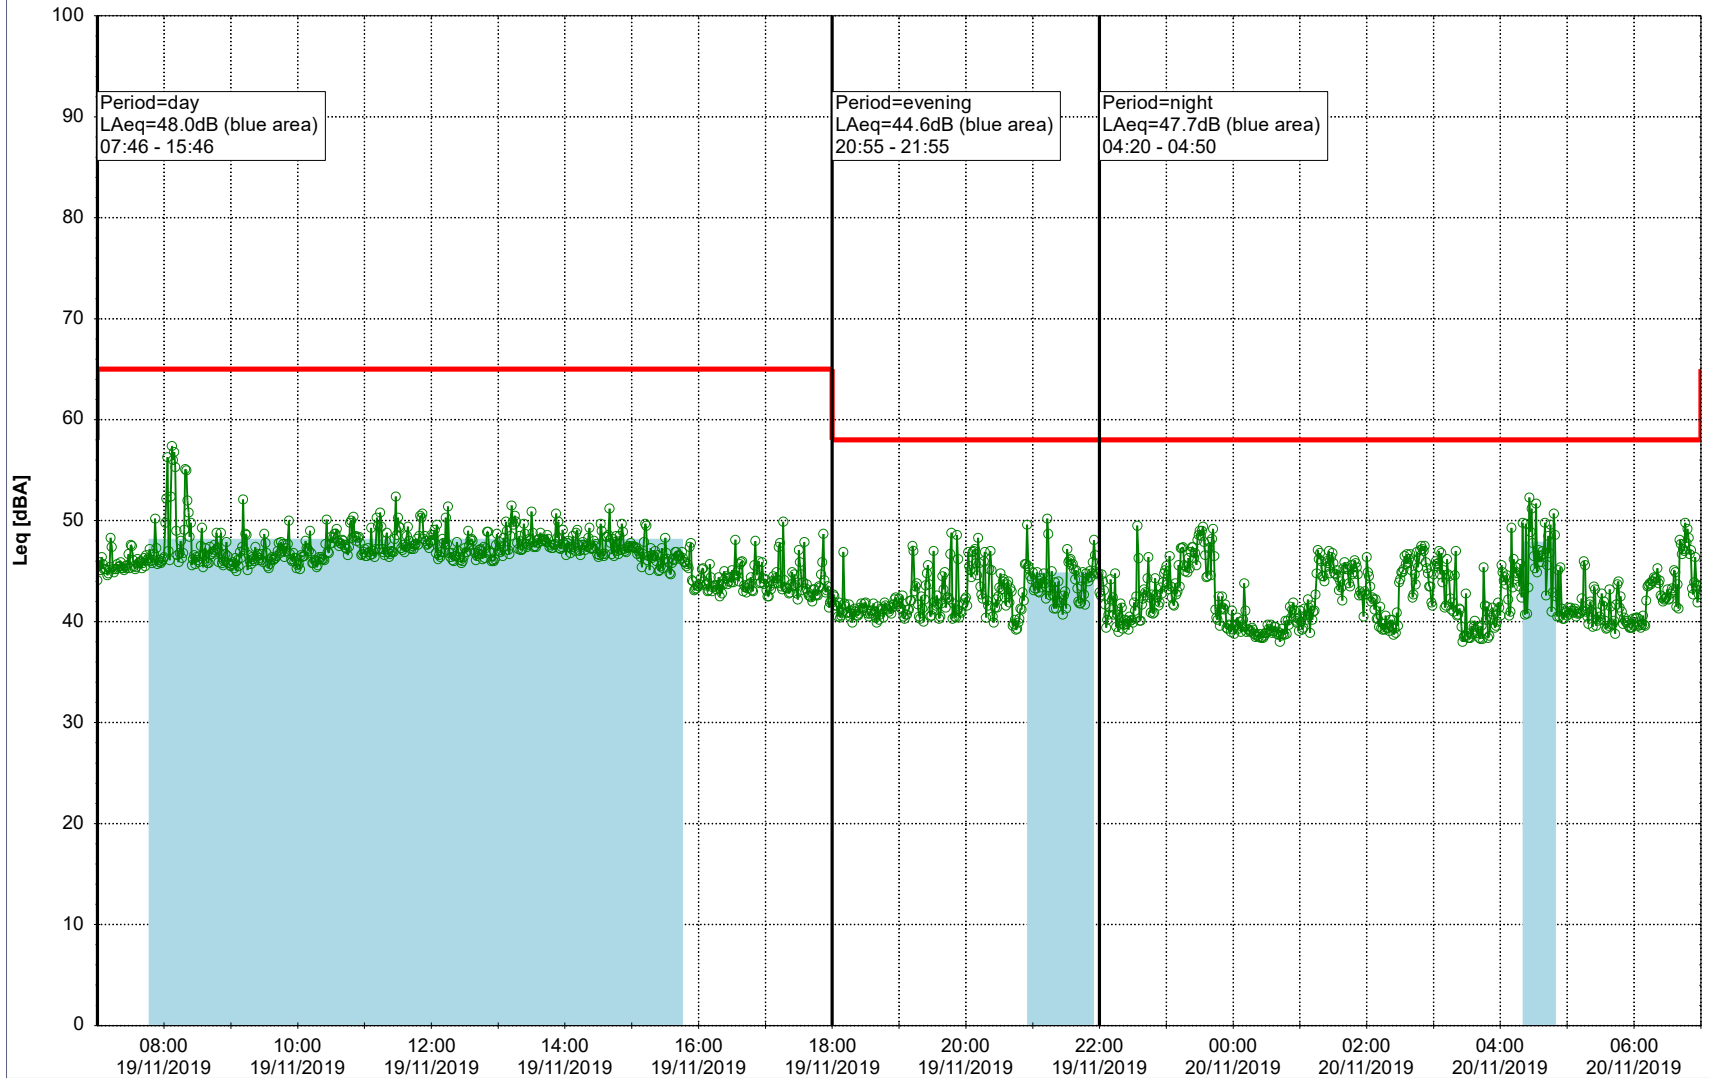

19/11/2019
20/11/2019

Plan View

Remarks

...

Noise Time Related Diagram

○○○ EBR-OVK_NS01

Project: Kronos Sydhavnen
Construction: Enghave Brygge
Location: N-V

Plan View

Remarks

...

Noise Time Related Diagram

20/11/2019
21/11/2019

○○○ EBR-OVK_NS01

Project: Kronos Sydhavnen
Construction: Enghave Brygge
Location: N-V

Plan View

Remarks