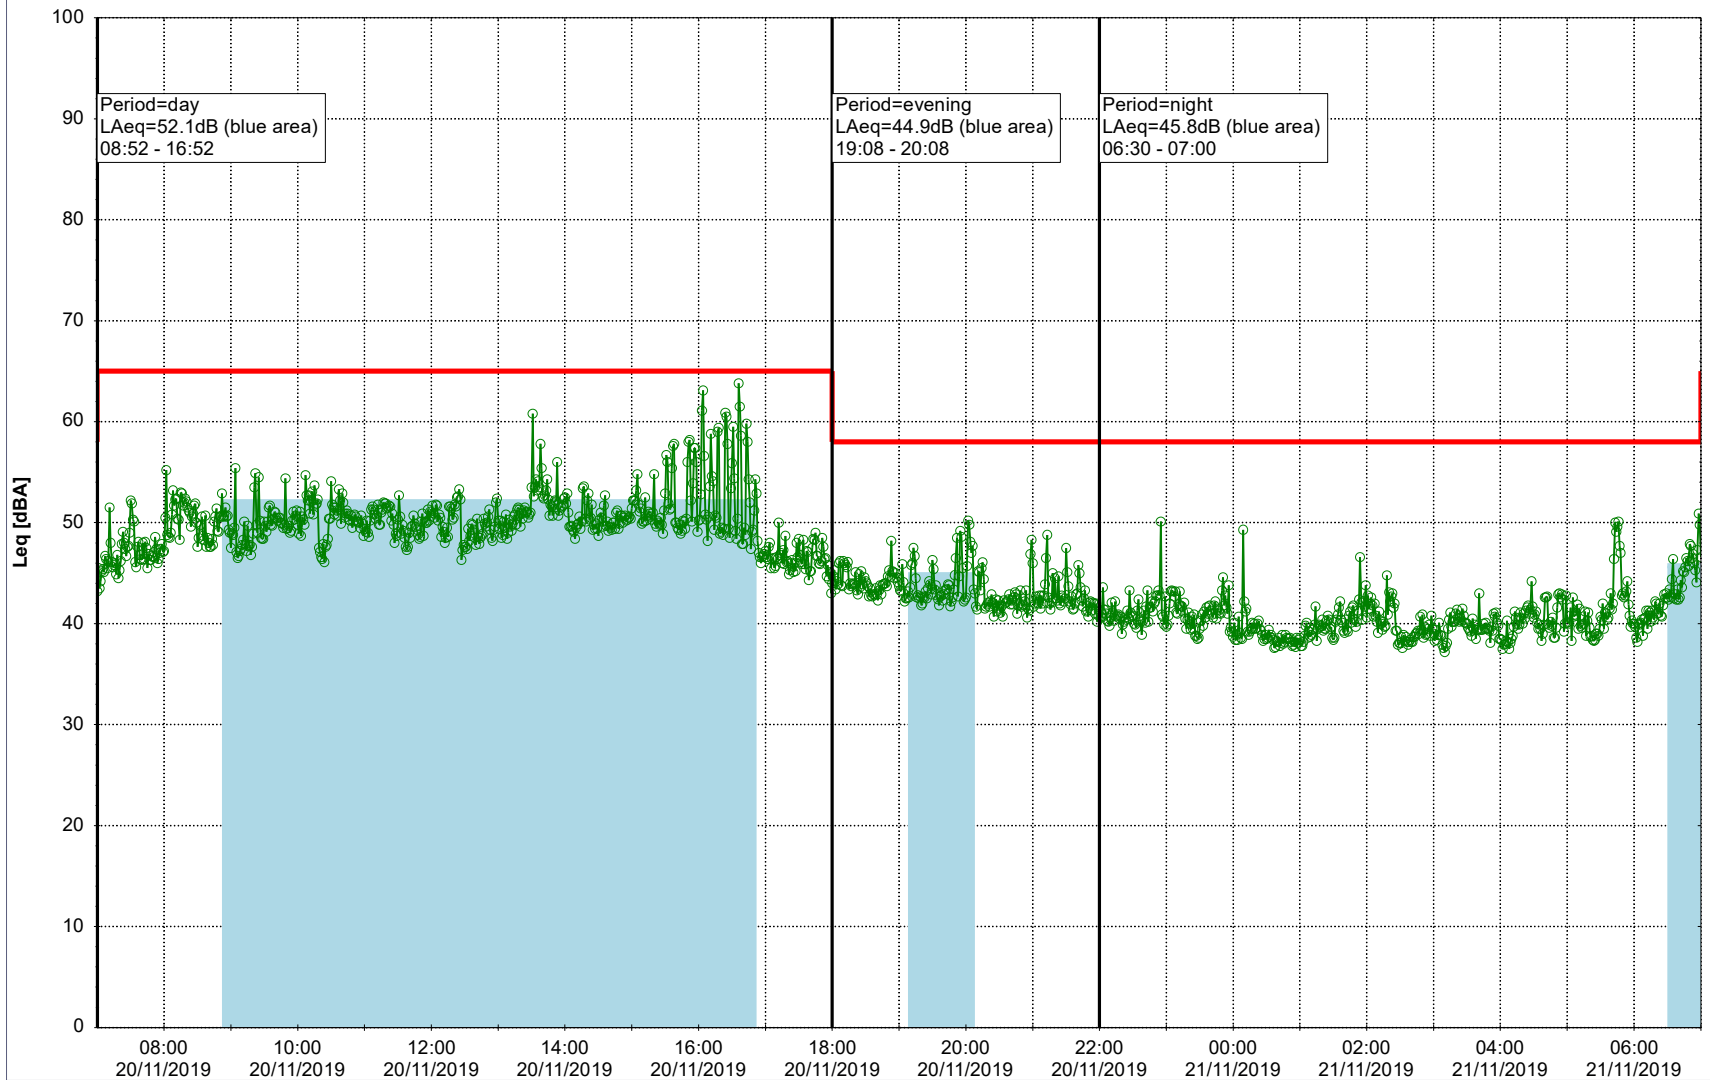

Project: Kronos Sydhavnen
Construction: Enghave Brygge
Location: N-V

Plan View

Remarks

...

Noise Time Related Diagram

18/11/2019
19/11/2019

○○○ EBR-OVK_NS01

Project: Kronos Sydhavnen
Construction: Enghave Brygge
Location: N-V

19/11/2019
20/11/2019

Plan View

Remarks

...

Noise Time Related Diagram

○○○ EBR-OVK_NS01

Project: Kronos Sydhavnen
Construction: Enghave Brygge
Location: N-V

Plan View

Remarks

...

Noise Time Related Diagram

20/11/2019
21/11/2019

○○○ EBR-OVK_NS01

Project: Kronos Sydhavnen
Construction: Enghave Brygge
Location: N-V

Plan View

Remarks