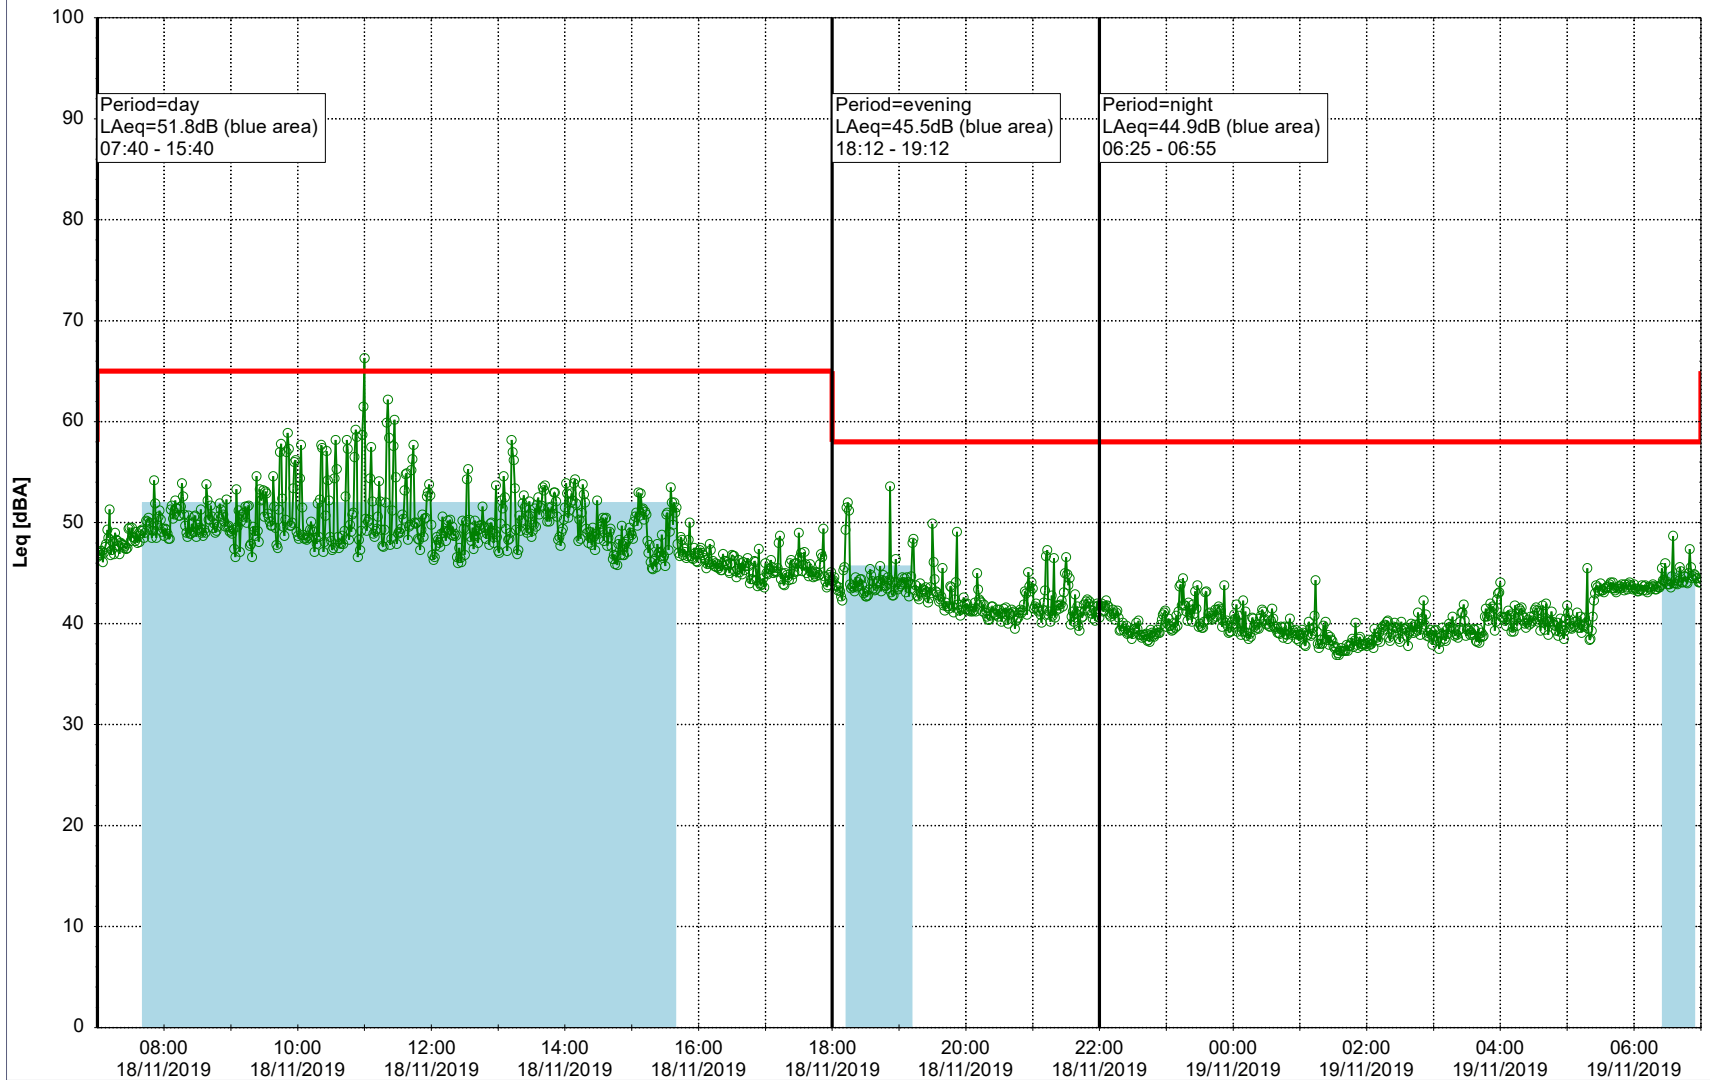

Project: Kronos Sydhavnen
Construction: Enghave Brygge
Location: N-V

Plan View

Remarks

...

Noise Time Related Diagram

18/11/2019
19/11/2019

○○○ EBR-OVK_NS01

Project: Kronos Sydhavnen
Construction: Enghave Brygge
Location: N-V

19/11/2019
20/11/2019

Plan View

Remarks

...

Noise Time Related Diagram

○○○ EBR-OVK_NS01

Project: Kronos Sydhavnen
Construction: Enghave Brygge
Location: N-V

Plan View

Remarks

...

Noise Time Related Diagram

20/11/2019
21/11/2019

○○○ EBR-OVK_NS01

Project: Kronos Sydhavnen
Construction: Enghave Brygge
Location: N-V

Plan View

Remarks