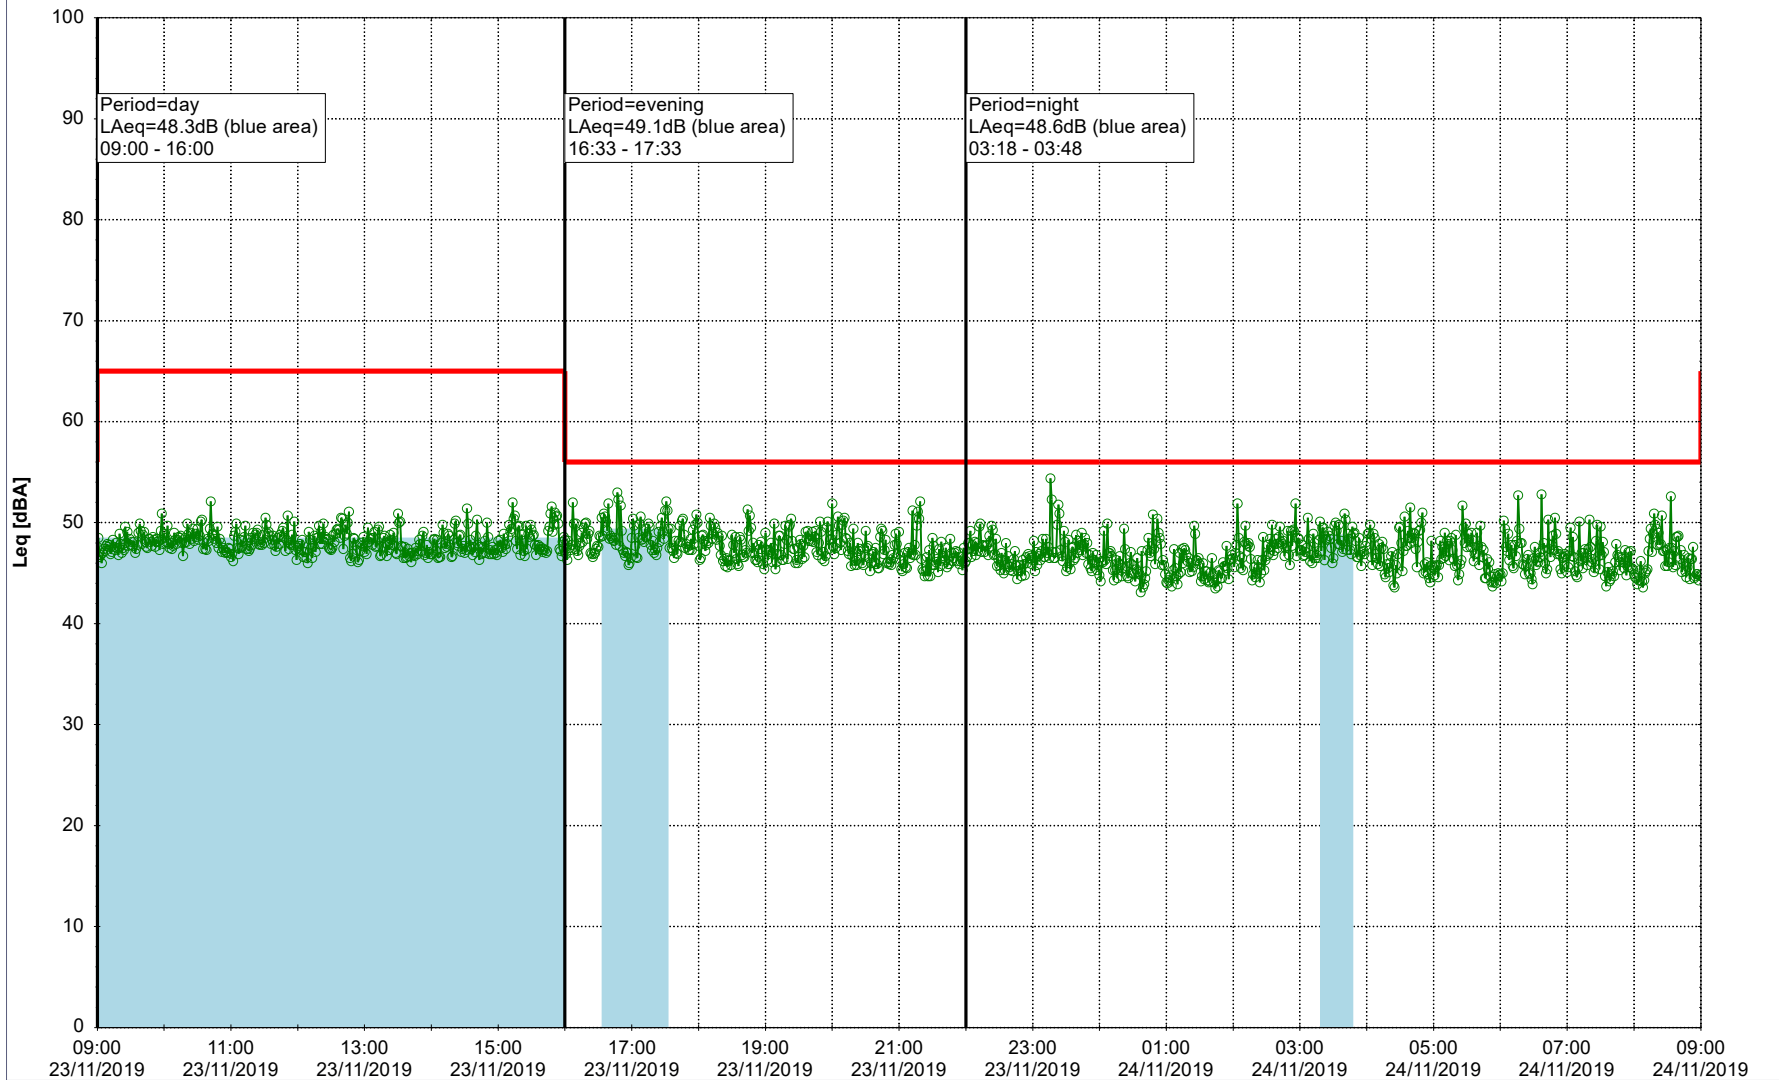

...

Noise Time Related Diagram

22/11/2019
23/11/2019

○○○ EBR-OVK_NS01

Project: Kronos Sydhavnen
Construction: Enghave Brygge
Location: N-V

Plan View

Remarks

...

Noise Time Related Diagram

23/11/2019
24/11/2019

○○○○ EBR-OVK_NS01

Project: Kronos Sydhavnen
Construction: Enghave Brygge
Location: N-V

24/11/2019
25/11/2019

Plan View

Remarks

...