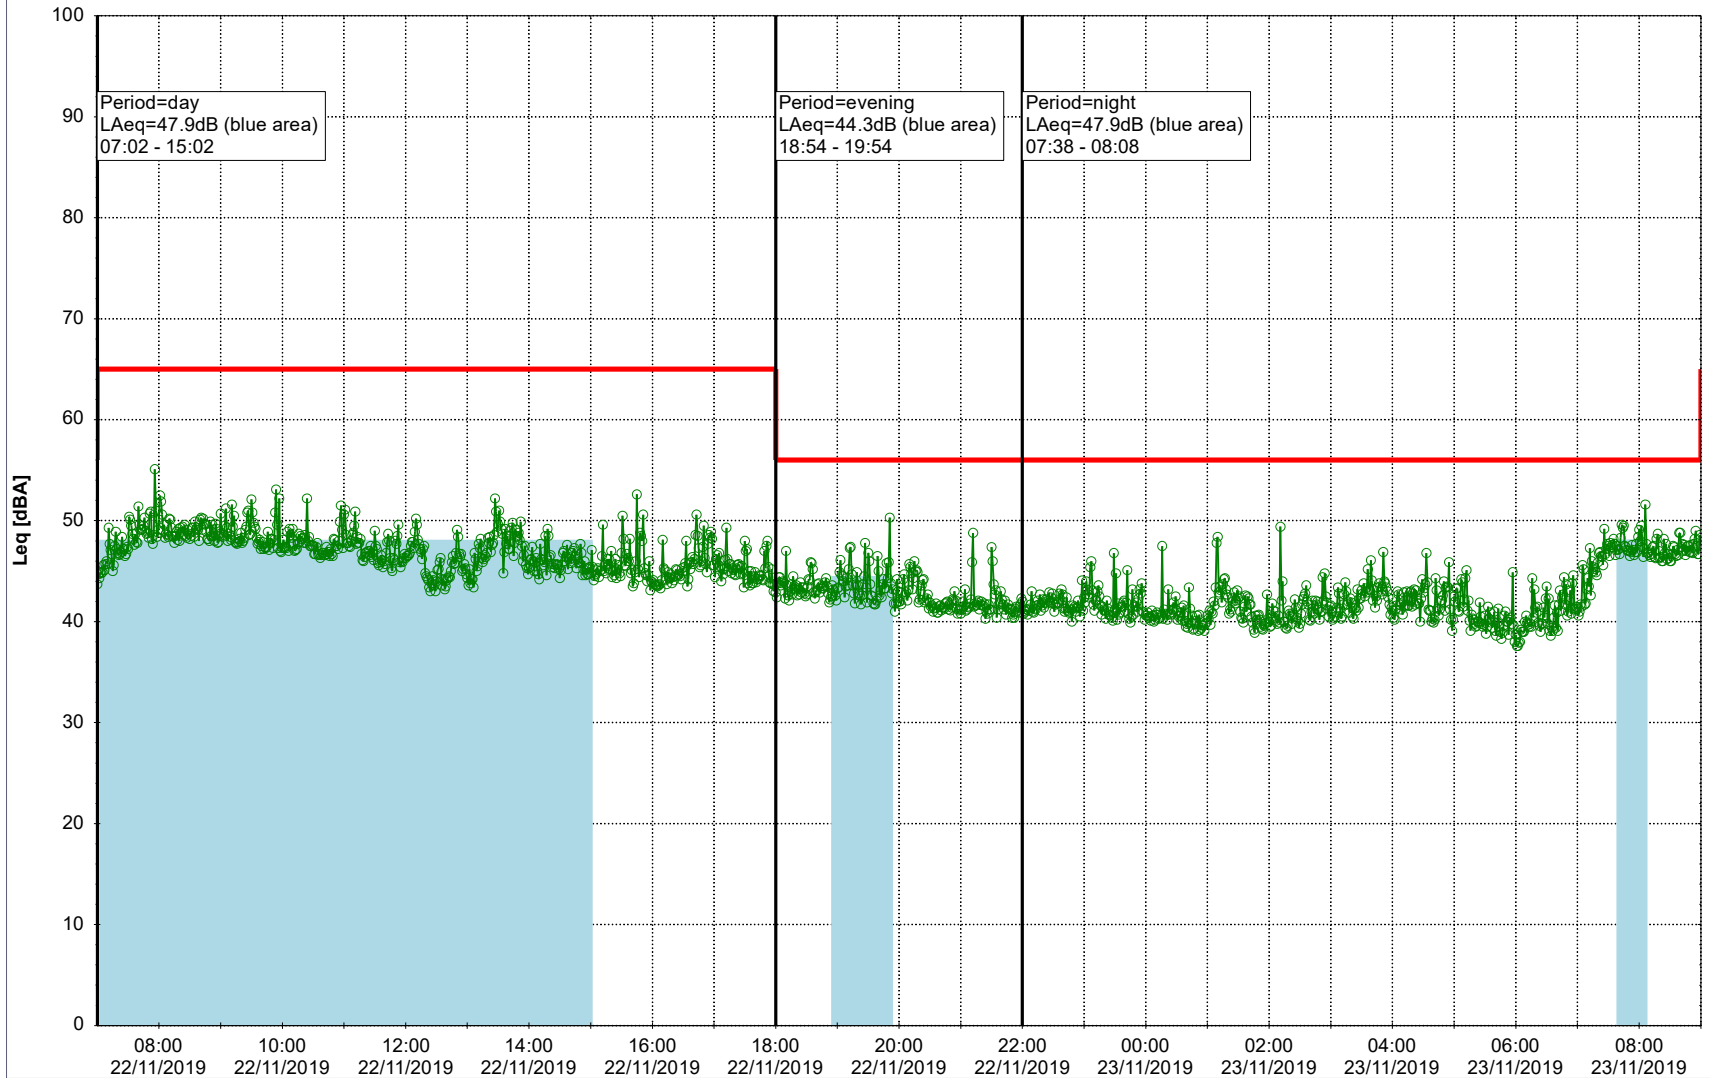

...

Noise Time Related Diagram

21/11/2019

22/11/2019

○○○ EBR-OVK_NS01

Project: Kronos Sydhavnen
Construction: Enghave Brygge
Location: N-V

Plan View

Remarks

...

Noise Time Related Diagram

22/11/2019
23/11/2019

○○○ EBR-OVK_NS01

Project: Kronos Sydhavnen
Construction: Enghave Brygge
Location: N-V

Plan View

Remarks

...

Noise Time Related Diagram

23/11/2019
24/11/2019

○○○○ EBR-OVK_NS01

Project: Kronos Sydhavnen
Construction: Enghave Brygge
Location: N-V

24/11/2019
25/11/2019

Plan View

Remarks

...