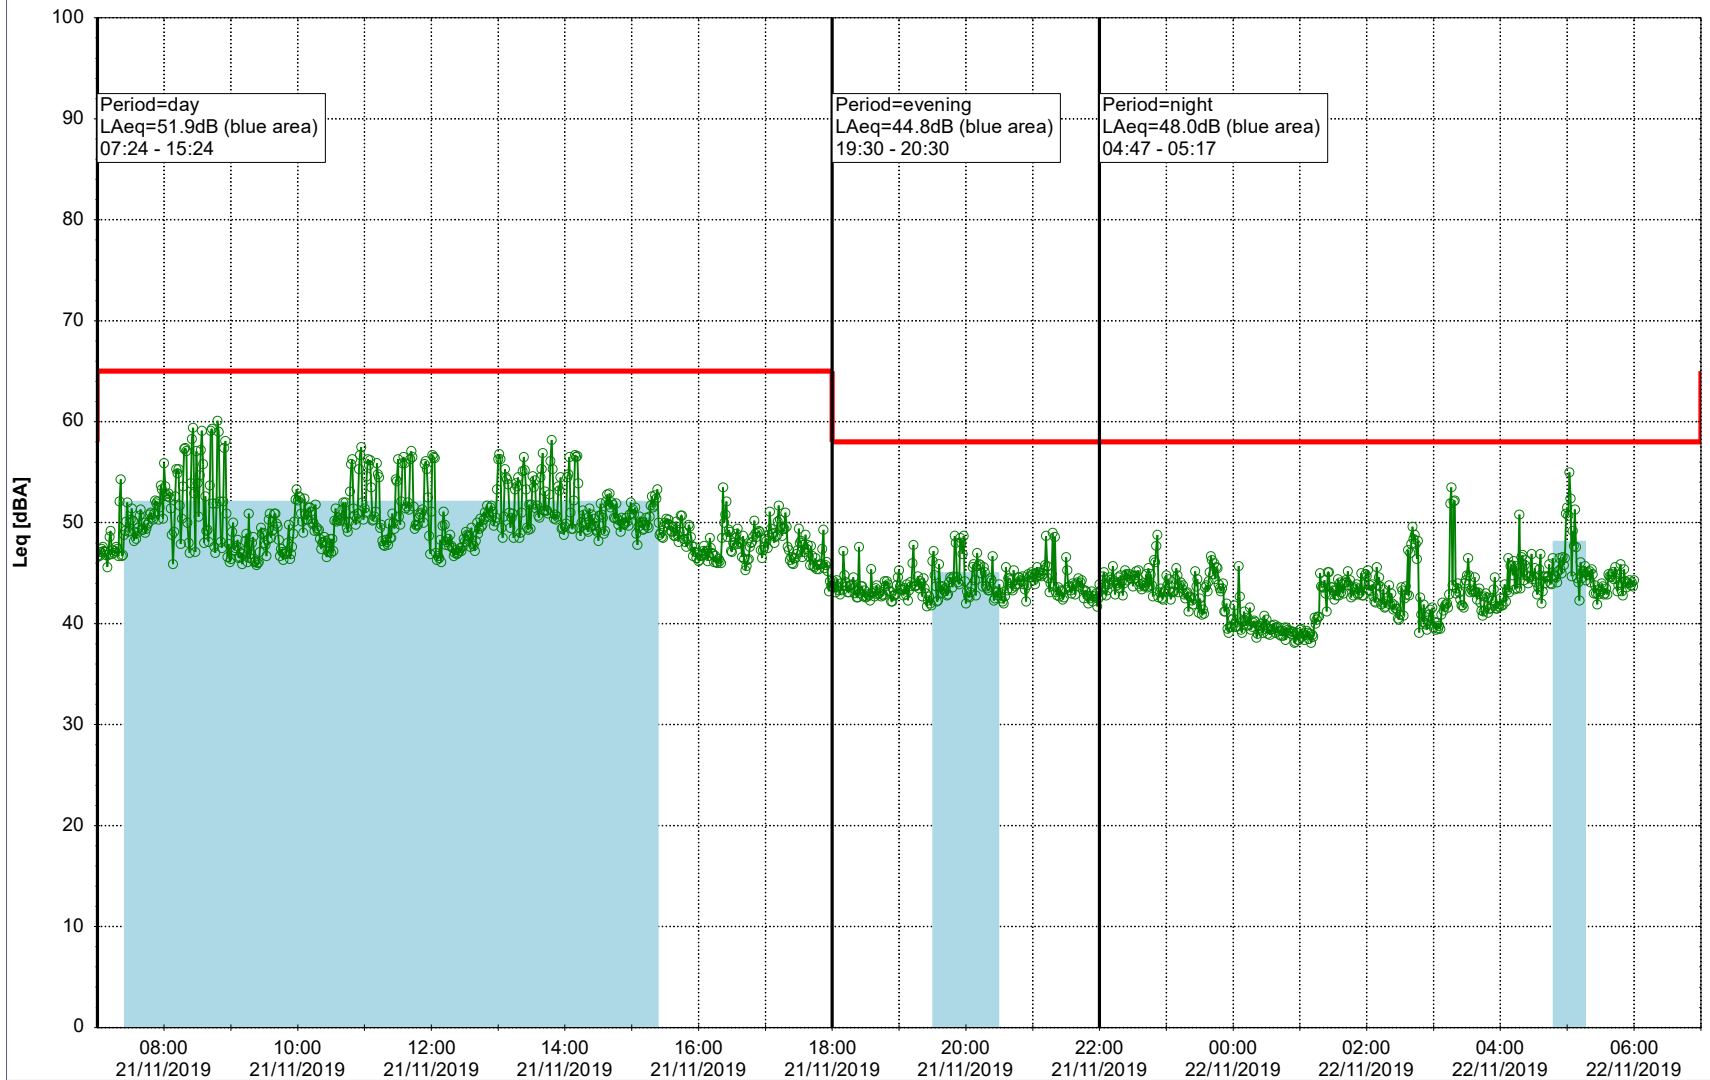

Remarks

...

Noise Time Related Diagram

20/11/2019
21/11/2019

○○○ EBR-OVK_NS01

Project: Kronos Sydhavnen
Construction: Enghave Brygge
Location: N-V

Plan View

Remarks

...

Noise Time Related Diagram

21/11/2019

22/11/2019

○○○ EBR-OVK_NS01

Project: Kronos Sydhavnen
Construction: Enghave Brygge
Location: N-V

Plan View

Remarks

...

Noise Time Related Diagram

22/11/2019
23/11/2019

○○○ EBR-OVK_NS01

Project: Kronos Sydhavnen
Construction: Enghave Brygge
Location: N-V

Plan View

Remarks

...