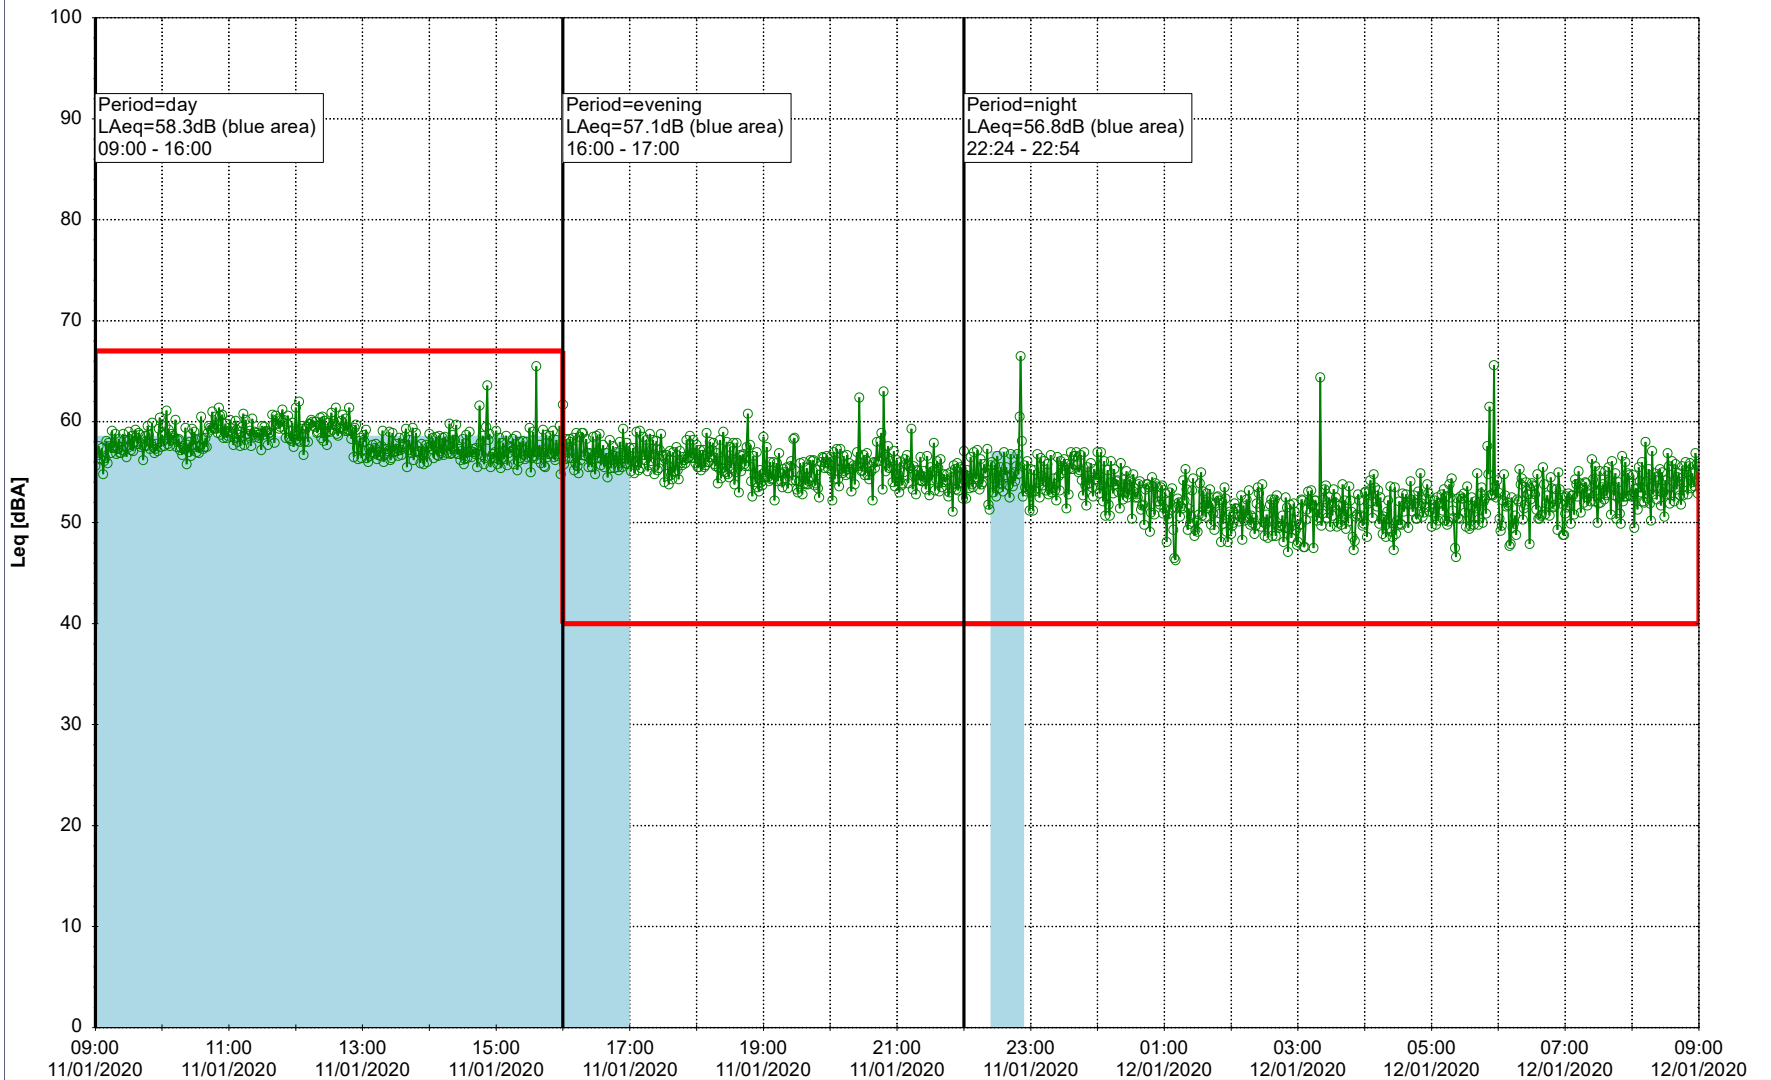

Plan View

0 5 10 15 20 [m]

Remarks

...

Noise Time Related Diagram

10/01/2020
11/01/2020

○○○○ SLU_NS01

Project: Kronos Sydhavnen
Construction: Sluseholmen
Location: N-V

Plan View

Remarks

...

Noise Time Related Diagram

11/01/2020
12/01/2020

○○○○ SLU_NS01

Project: Kronos Sydhavnen
Construction: Sluseholmen
Location: N-V

Plan View

Remarks

...

Noise Time Related Diagram

12/01/2020
13/01/2020

○○○ SLU_NS01