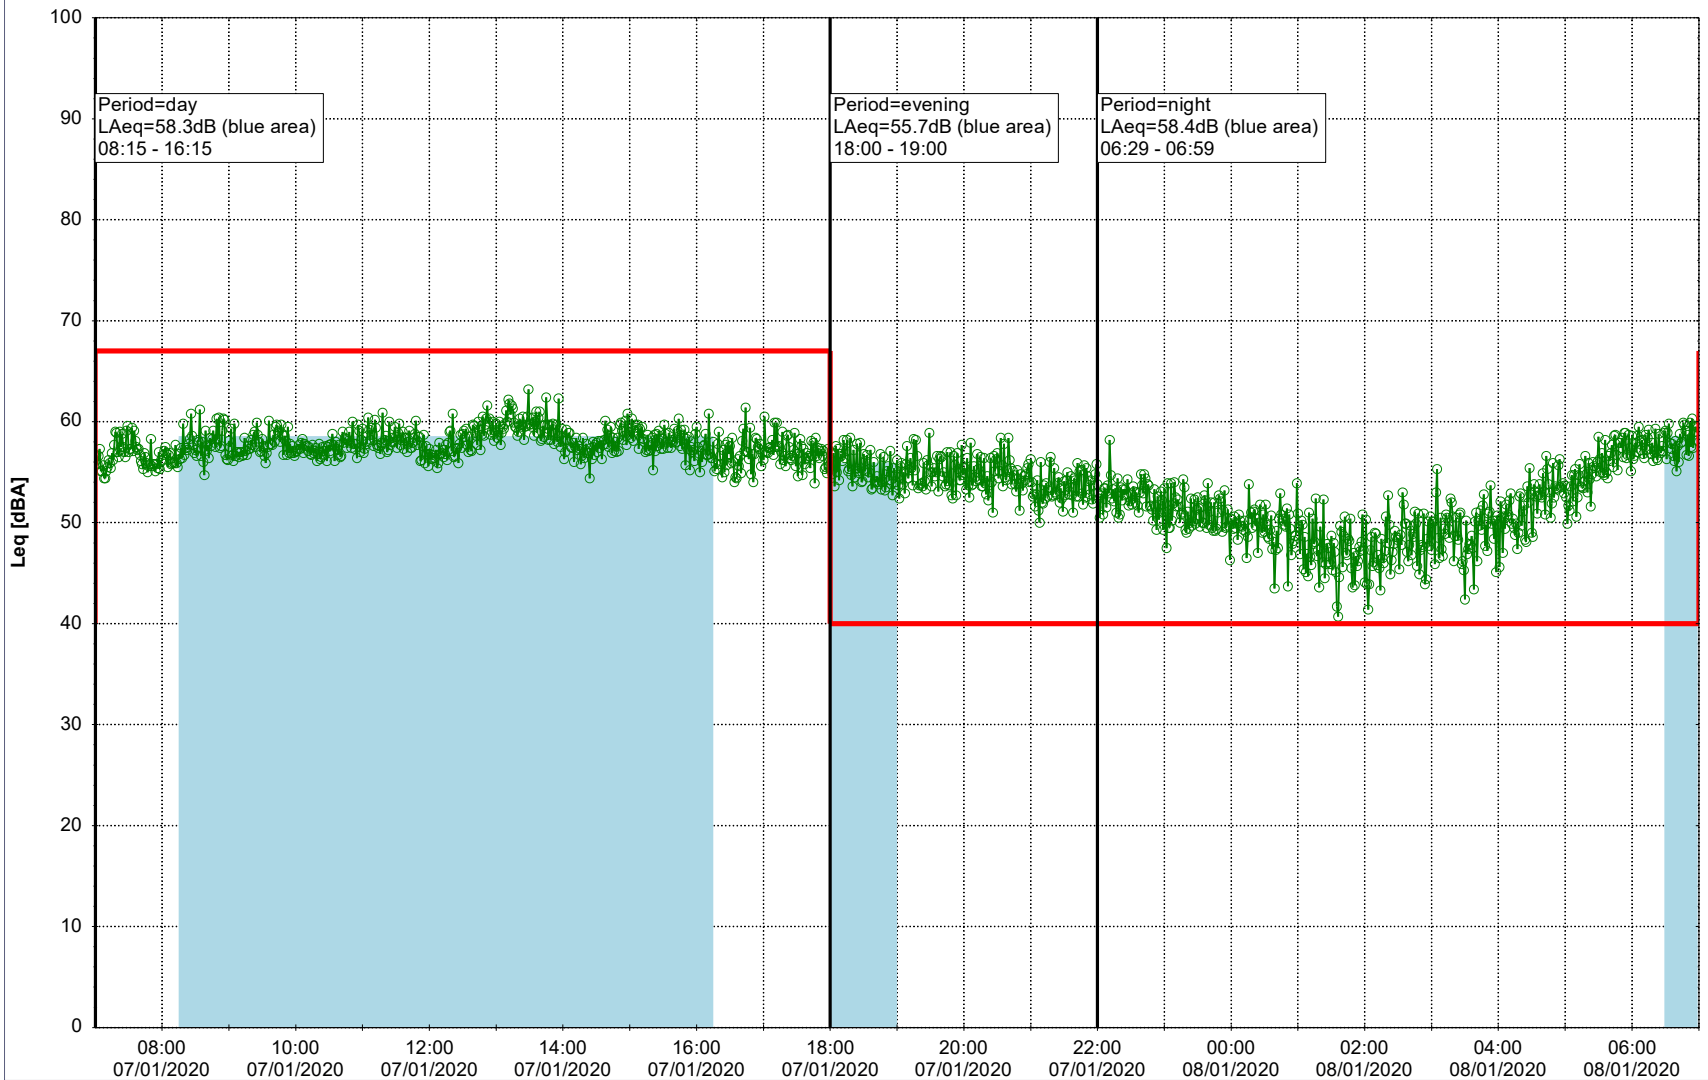

Project: Kronos Sydhavnen
Construction: Sluseholmen
Location: N-V

Plan View

Remarks

...

Noise Time Related Diagram

07/01/2020
08/01/2020

○○○○ SLU_NS01

Project: Kronos Sydhavnen
Construction: Sluseholmen
Location: N-V

Plan View

0 5 10 15 20 [m]

Remarks

...

Noise Time Related Diagram

08/01/2020
09/01/2020

○○○○ SLU_NS01

Project: Kronos Sydhavnen
Construction: Sluseholmen
Location: N-V

Plan View

0 5 10 15 20 [m]

Remarks

...

Noise Time Related Diagram

09/01/2020
10/01/2020

○○○○ SLU_NS01

Project: Kronos Sydhavnen
Construction: Sluseholmen
Location: N-V

Plan View

0 5 10 15 20 [m]

Remarks

...

Noise Time Related Diagram

10/01/2020
11/01/2020

○○○○ SLU_NS01

Project: Kronos Sydhavnen
Construction: Sluseholmen
Location: N-V