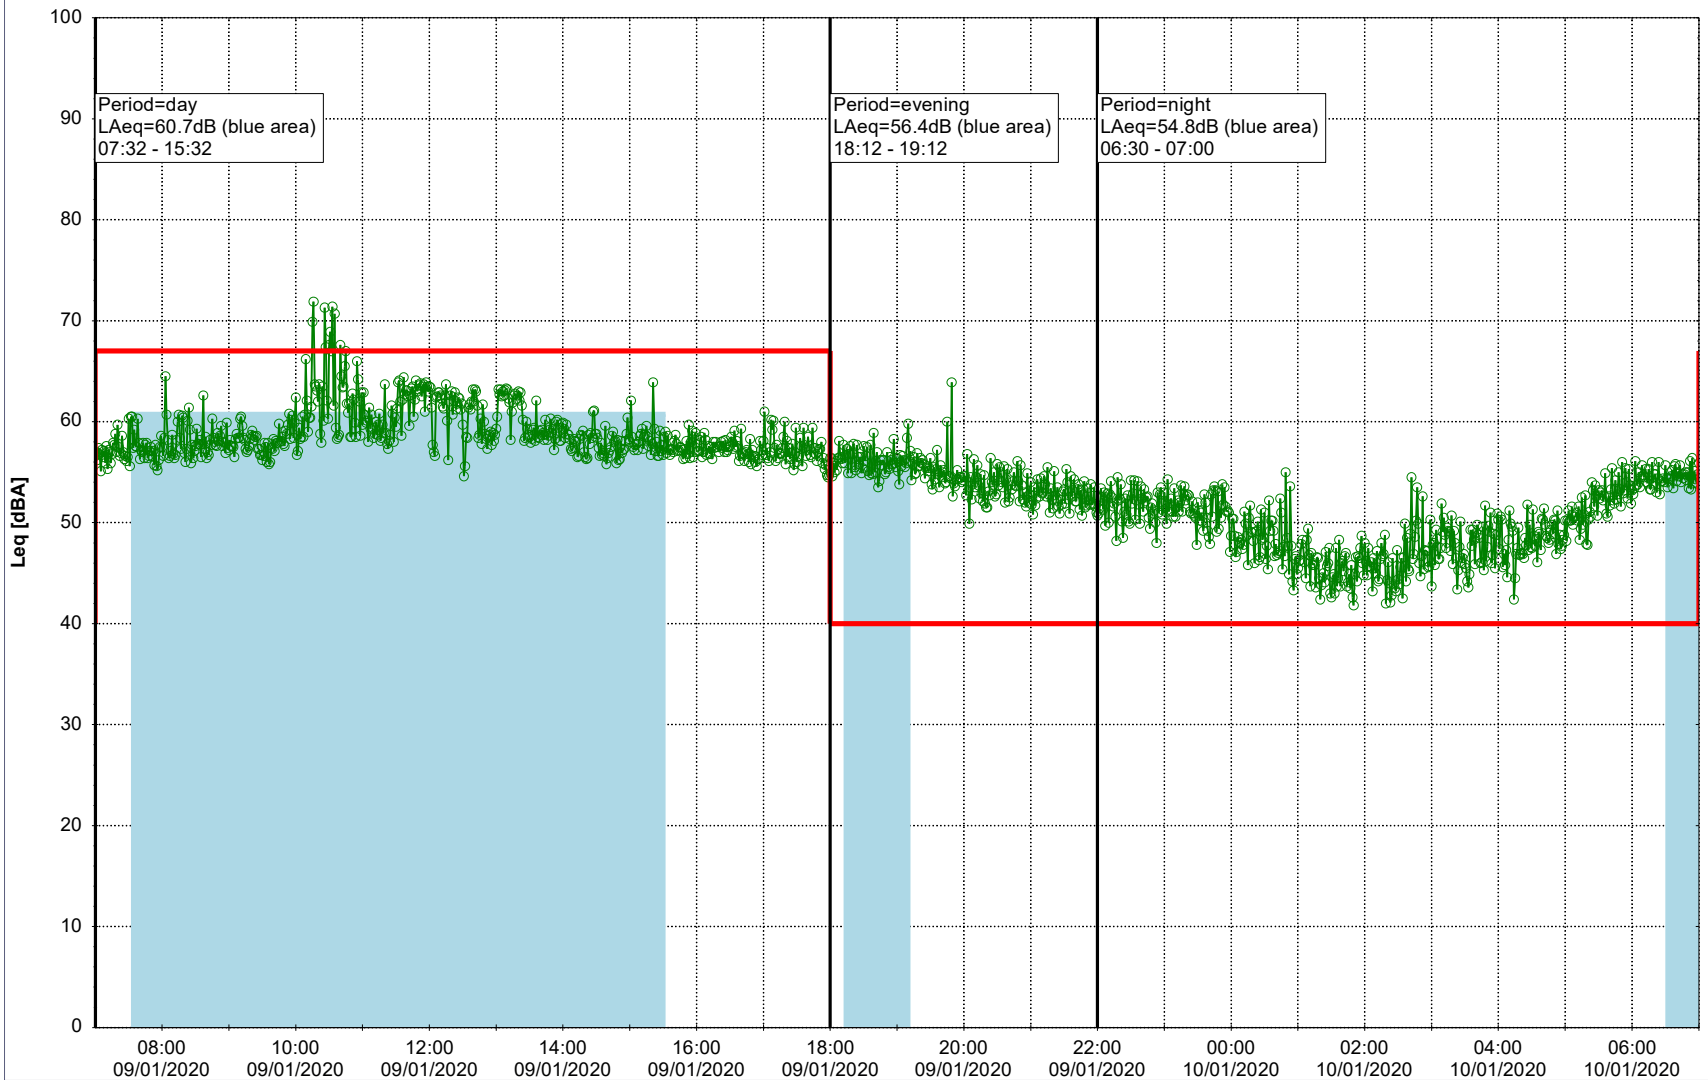

Plan View

0 5 10 15 20 [m]

Remarks

...

Noise Time Related Diagram

09/01/2020
10/01/2020

○○○○ SLU_NS01

Project: Kronos Sydhavnen
Construction: Sluseholmen
Location: N-V

Plan View

0 5 10 15 20 [m]

Remarks

...

Noise Time Related Diagram

10/01/2020
11/01/2020

○○○○ SLU_NS01

Project: Kronos Sydhavnen
Construction: Sluseholmen
Location: N-V

Plan View

Remarks

...

Noise Time Related Diagram

11/01/2020
12/01/2020

○○○○ SLU_NS01

Project: Kronos Sydhavnen
Construction: Sluseholmen
Location: N-V

Plan View