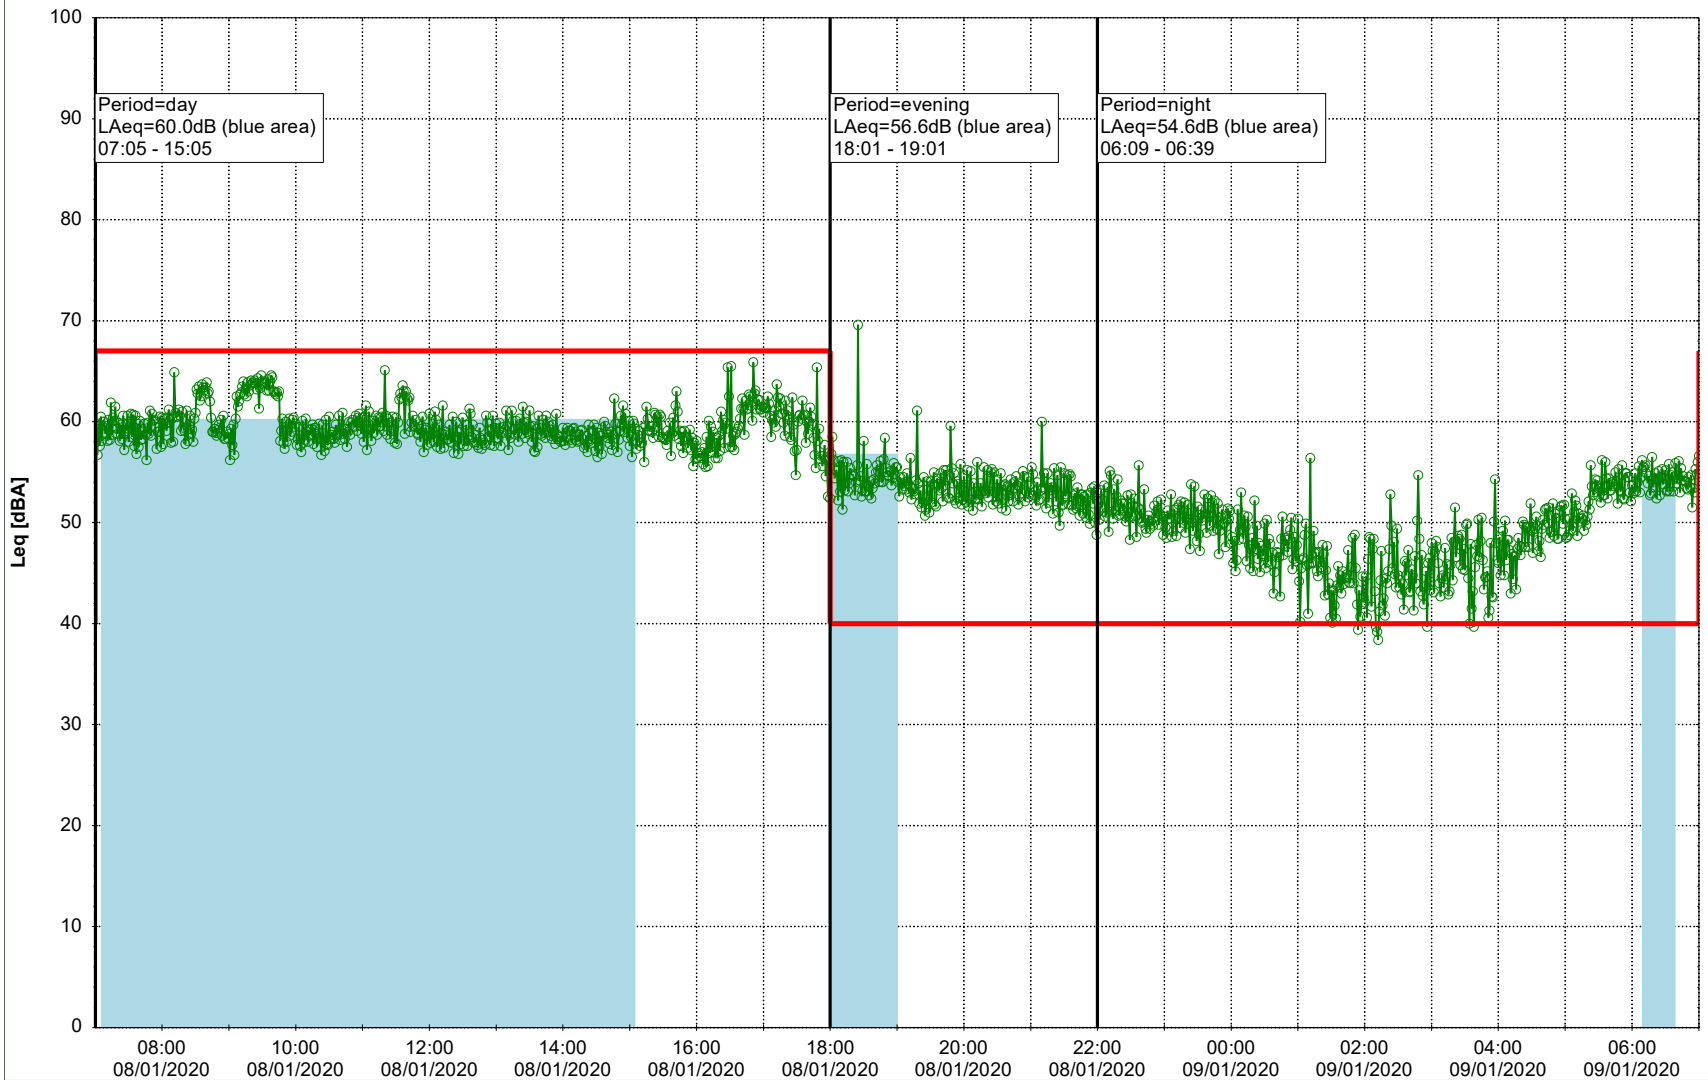

Plan View

0 5 10 15 20 [m]

Remarks

...

Noise Time Related Diagram

08/01/2020
09/01/2020

○○○○ SLU_NS01

Project: Kronos Sydhavnen
Construction: Sluseholmen
Location: N-V

Plan View

0 5 10 15 20 [m]

Remarks

...

Noise Time Related Diagram

09/01/2020
10/01/2020

○○○○ SLU_NS01

Project: Kronos Sydhavnen
Construction: Sluseholmen
Location: N-V

Plan View

0 5 10 15 20 [m]

Remarks

...

Noise Time Related Diagram

10/01/2020
11/01/2020

○○○○ SLU_NS01

Project: Kronos Sydhavnen
Construction: Sluseholmen
Location: N-V

Plan View

Remarks

...

Noise Time Related Diagram

11/01/2020
12/01/2020

○○○○ SLU_NS01

Project: Kronos Sydhavnen
Construction: Sluseholmen
Location: N-V

Plan View