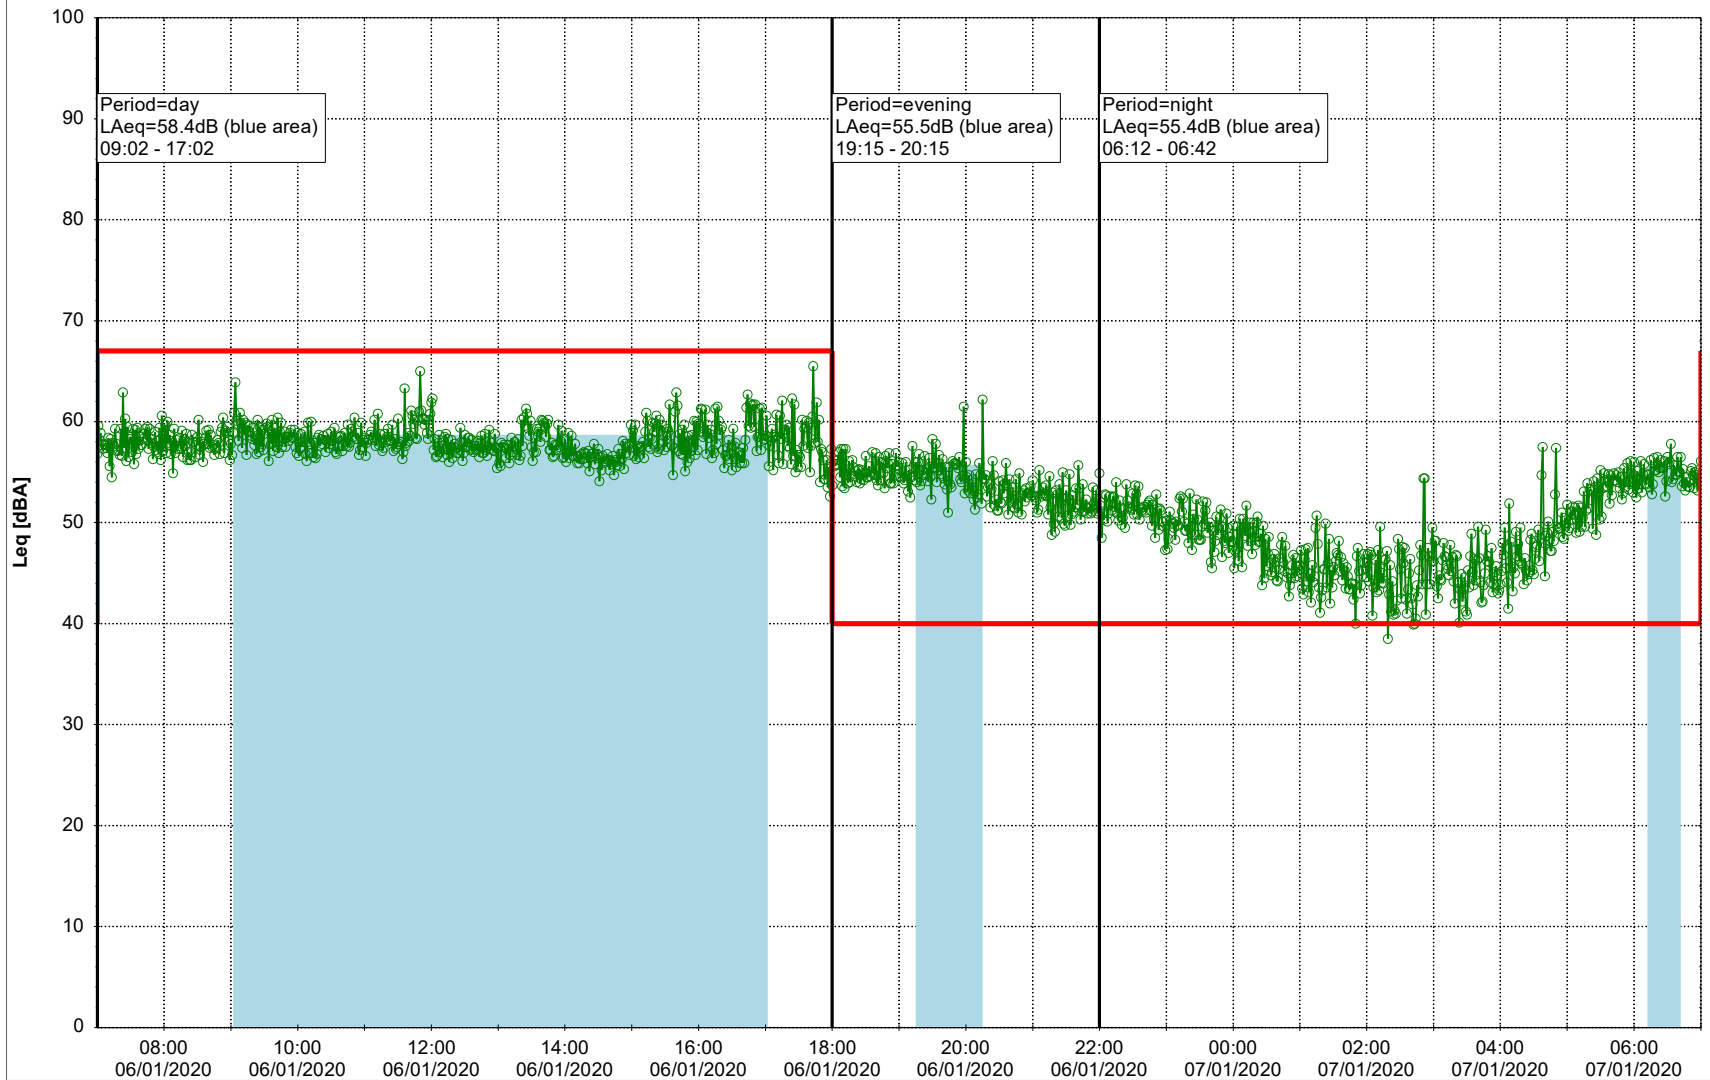

Project: Kronos Sydhavnen
Construction: Sluseholmen
Location: N-V

Plan View

0 5 10 15 20 [m]

Remarks

...

Noise Time Related Diagram

06/01/2020
07/01/2020

○○○○ SLU_NS01

Project: Kronos Sydhavnen
Construction: Sluseholmen
Location: N-V

Plan View

Remarks

...

Noise Time Related Diagram

07/01/2020
08/01/2020

○○○○ SLU_NS01

Project: Kronos Sydhavnen
Construction: Sluseholmen
Location: N-V

Plan View

0 5 10 15 20 [m]

Remarks

...

Noise Time Related Diagram

08/01/2020
09/01/2020

○○○○ SLU_NS01

Project: Kronos Sydhavnen
Construction: Sluseholmen
Location: N-V

Plan View

Remarks

...

Noise Time Related Diagram

11/01/2020
12/01/2020

○○○○ SLU_NS01

Project: Kronos Sydhavnen
Construction: Sluseholmen
Location: N-V

Plan View