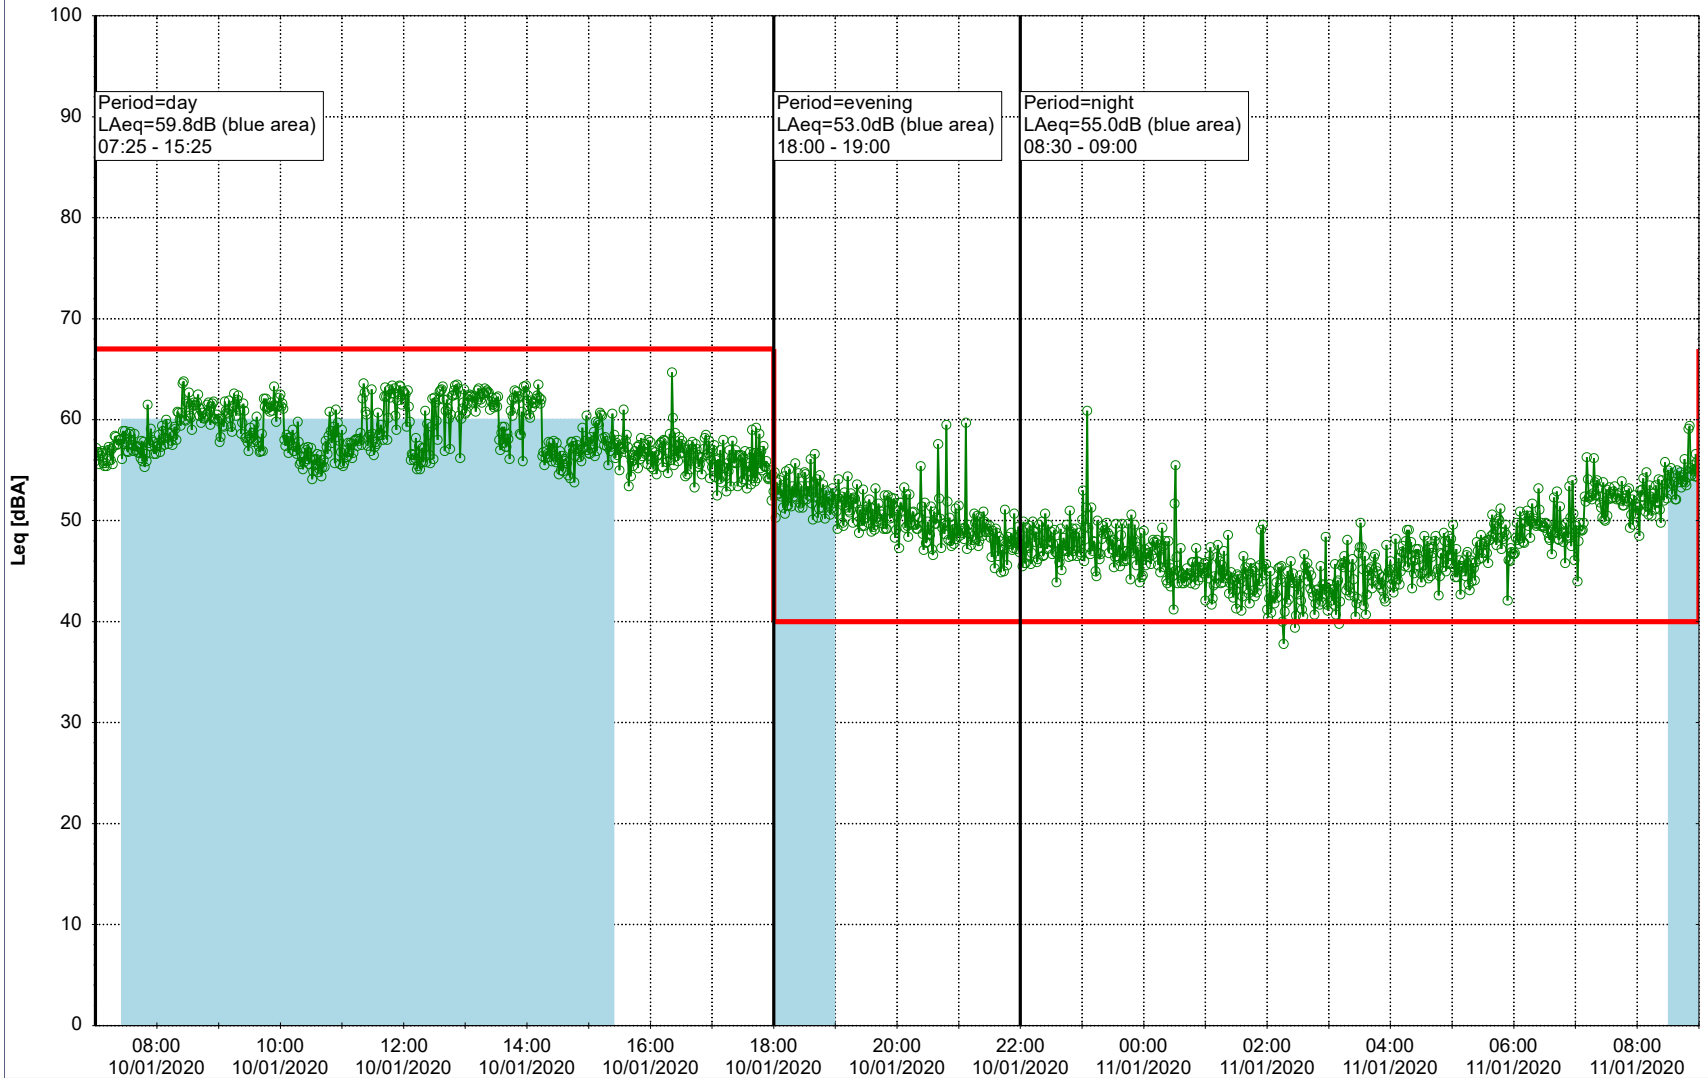

Plan View

0 5 10 15 20 [m]

Remarks

...

Noise Time Related Diagram

09/01/2020
10/01/2020

○○○○ SLU_NS01

Project: Kronos Sydhavnen
Construction: Sluseholmen
Location: N-V

Plan View

0 5 10 15 20 [m]

Remarks

...

Noise Time Related Diagram

10/01/2020
11/01/2020

○○○○ SLU_NS01

Project: Kronos Sydhavnen
Construction: Sluseholmen
Location: N-V

Plan View

Remarks

...

Noise Time Related Diagram

11/01/2020
12/01/2020

○○○○ SLU_NS01

Project: Kronos Sydhavnen
Construction: Sluseholmen
Location: N-V

Plan View