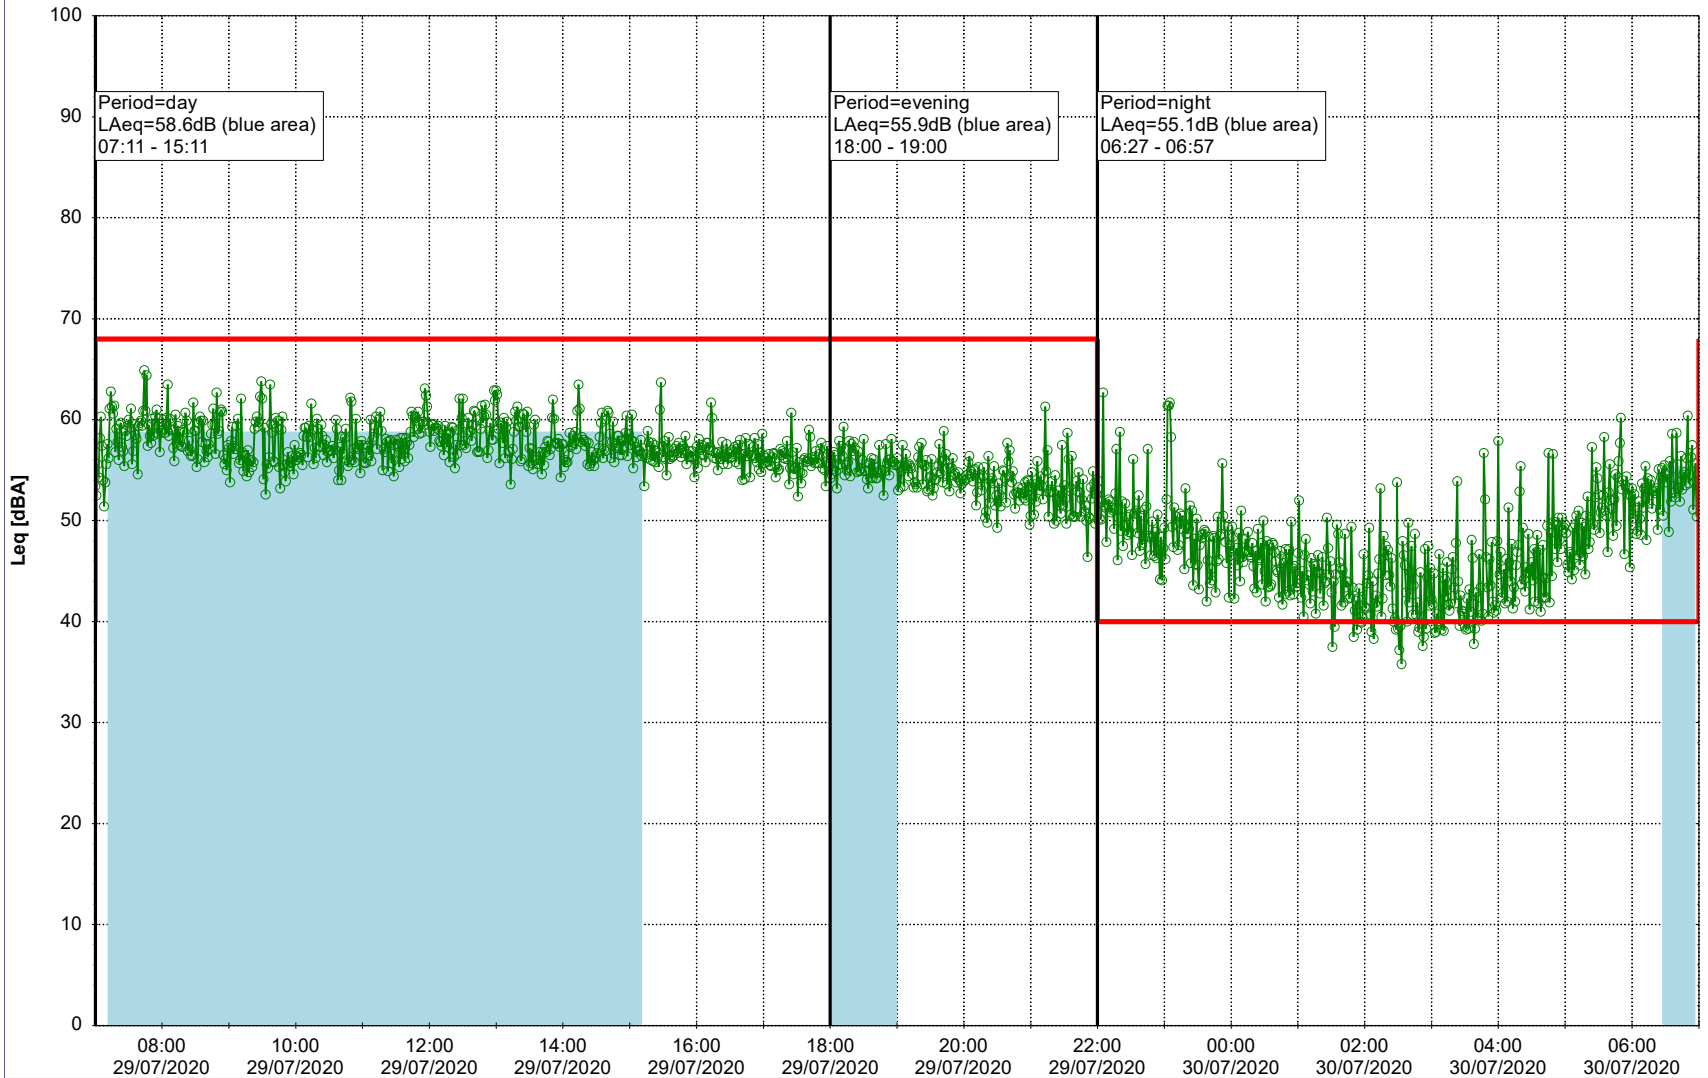

Noise Time Related Diagram

29/07/2020
30/07/2020

○ ○ ○ ○ HOL_NS01