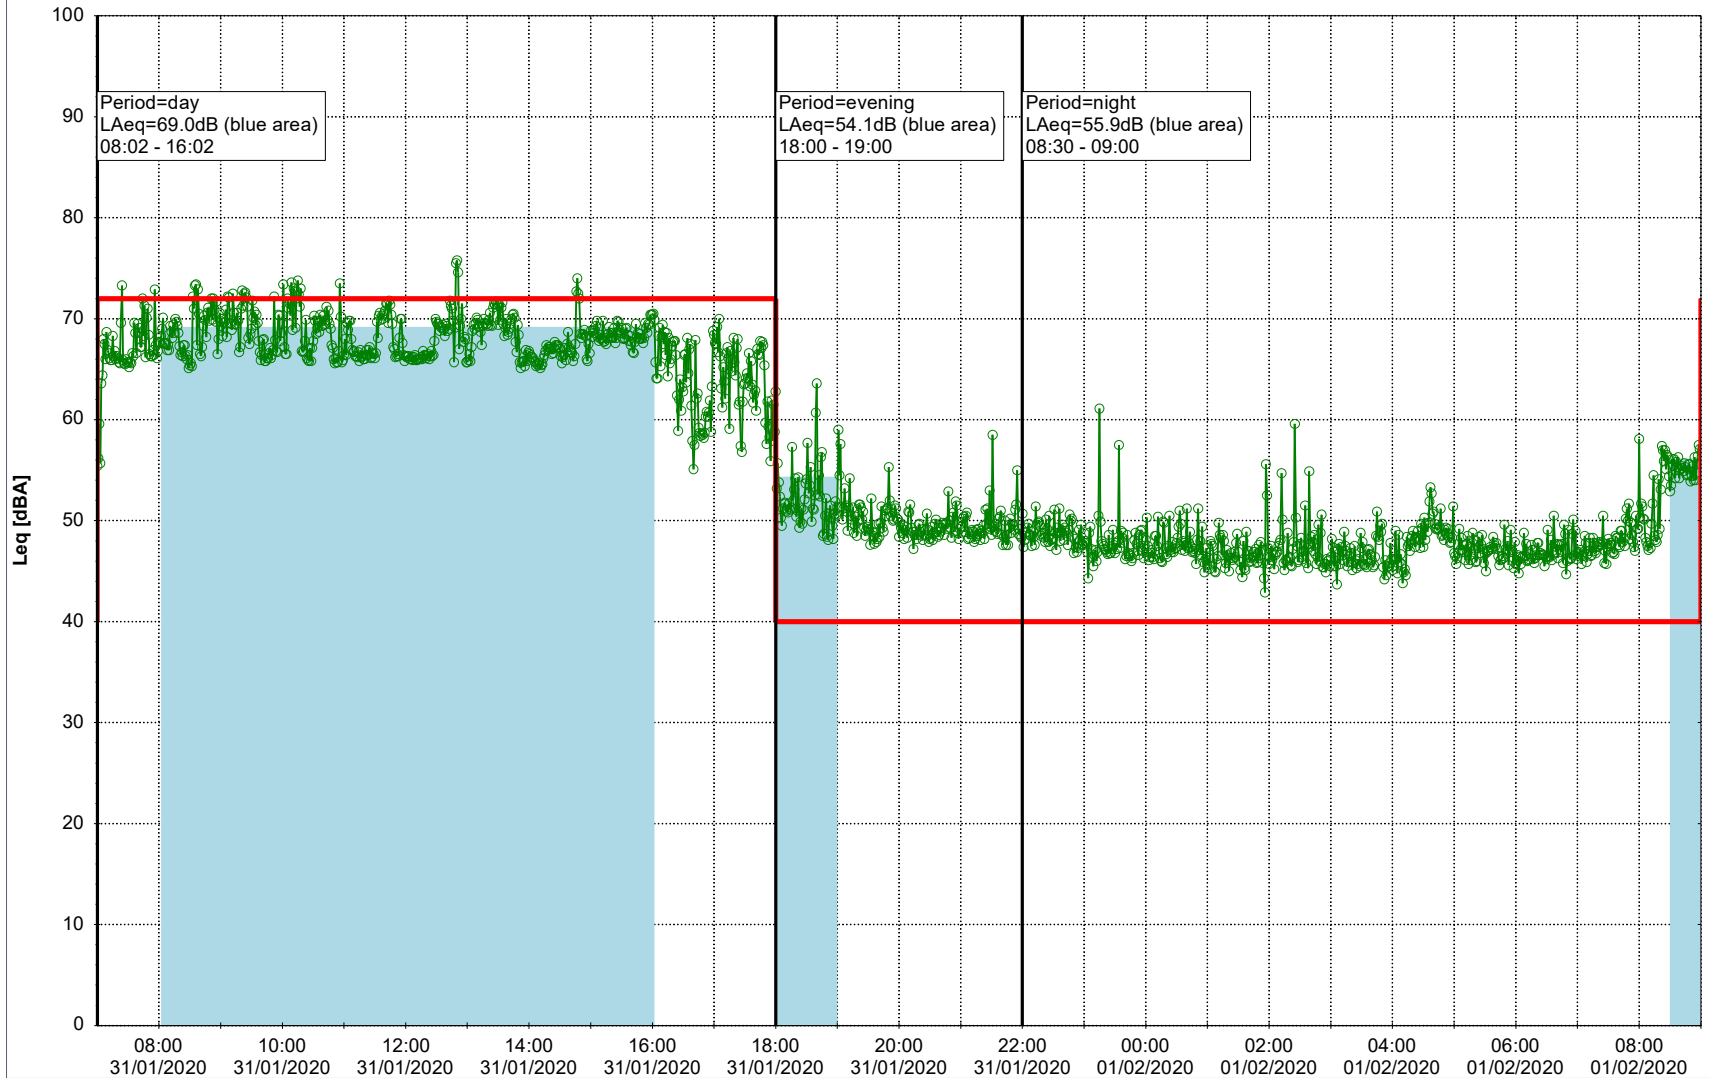

Noise Time Related Diagram

○○○○ MOP_NS01