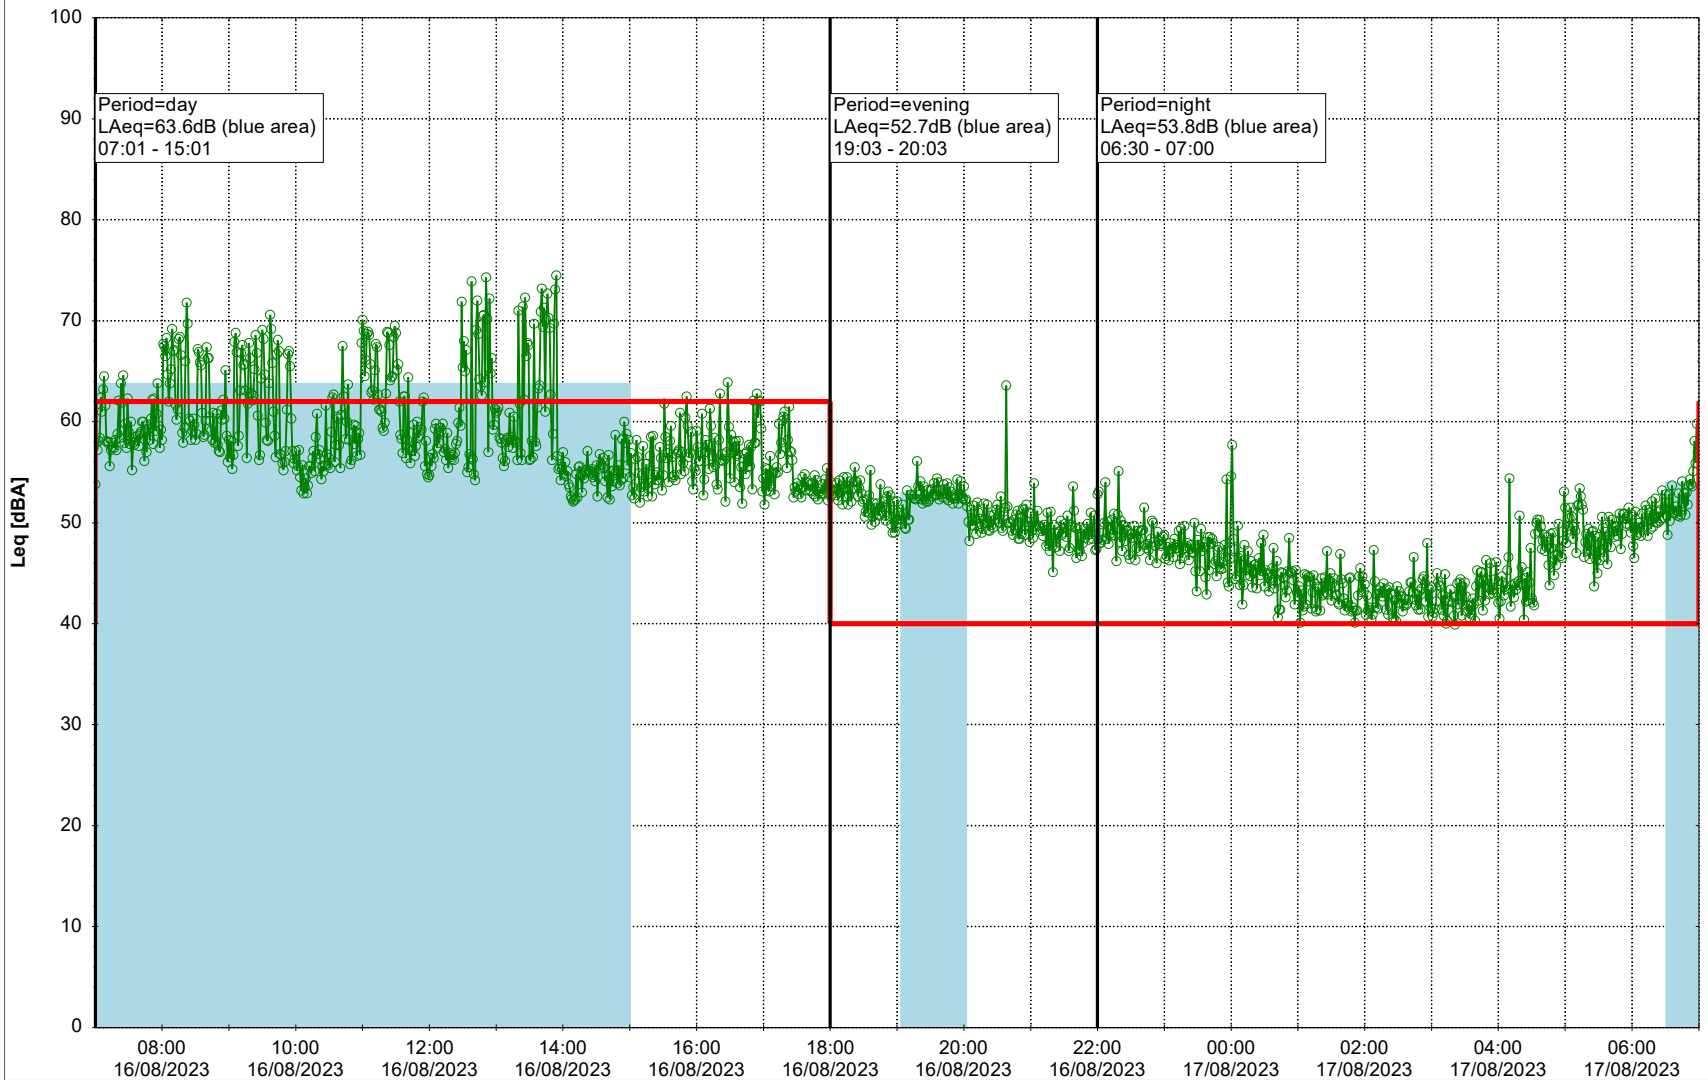

Plan View

Remarks

...

Noise Time Related Diagram

16/08/2023
17/08/2023

○○○○ SLU_NS01

Project: Kronos Sydhavnen
Construction: Sluseholmen
Location: N-V

Plan View

Remarks

...

Noise Time Related Diagram

17/08/2023
18/08/2023

○○○○ SLU_NS01

Project: Kronos Sydhavnen
Construction: Sluseholmen
Location: N-V

Plan View

Remarks

...

Noise Time Related Diagram

18/08/2023
19/08/2023

○○○○ SLU_NS01

Project: Kronos Sydhavnen
Construction: Sluseholmen
Location: N-V

Plan View

0 5 10 15 20 [m]

Remarks

...

Noise Time Related Diagram

19/08/2023
20/08/2023

○○○○ SLU_NS01

Project: Kronos Sydhavnen
Construction: Sluseholmen
Location: N-V

Plan View

0 5 10 15 20 [m]

Remarks