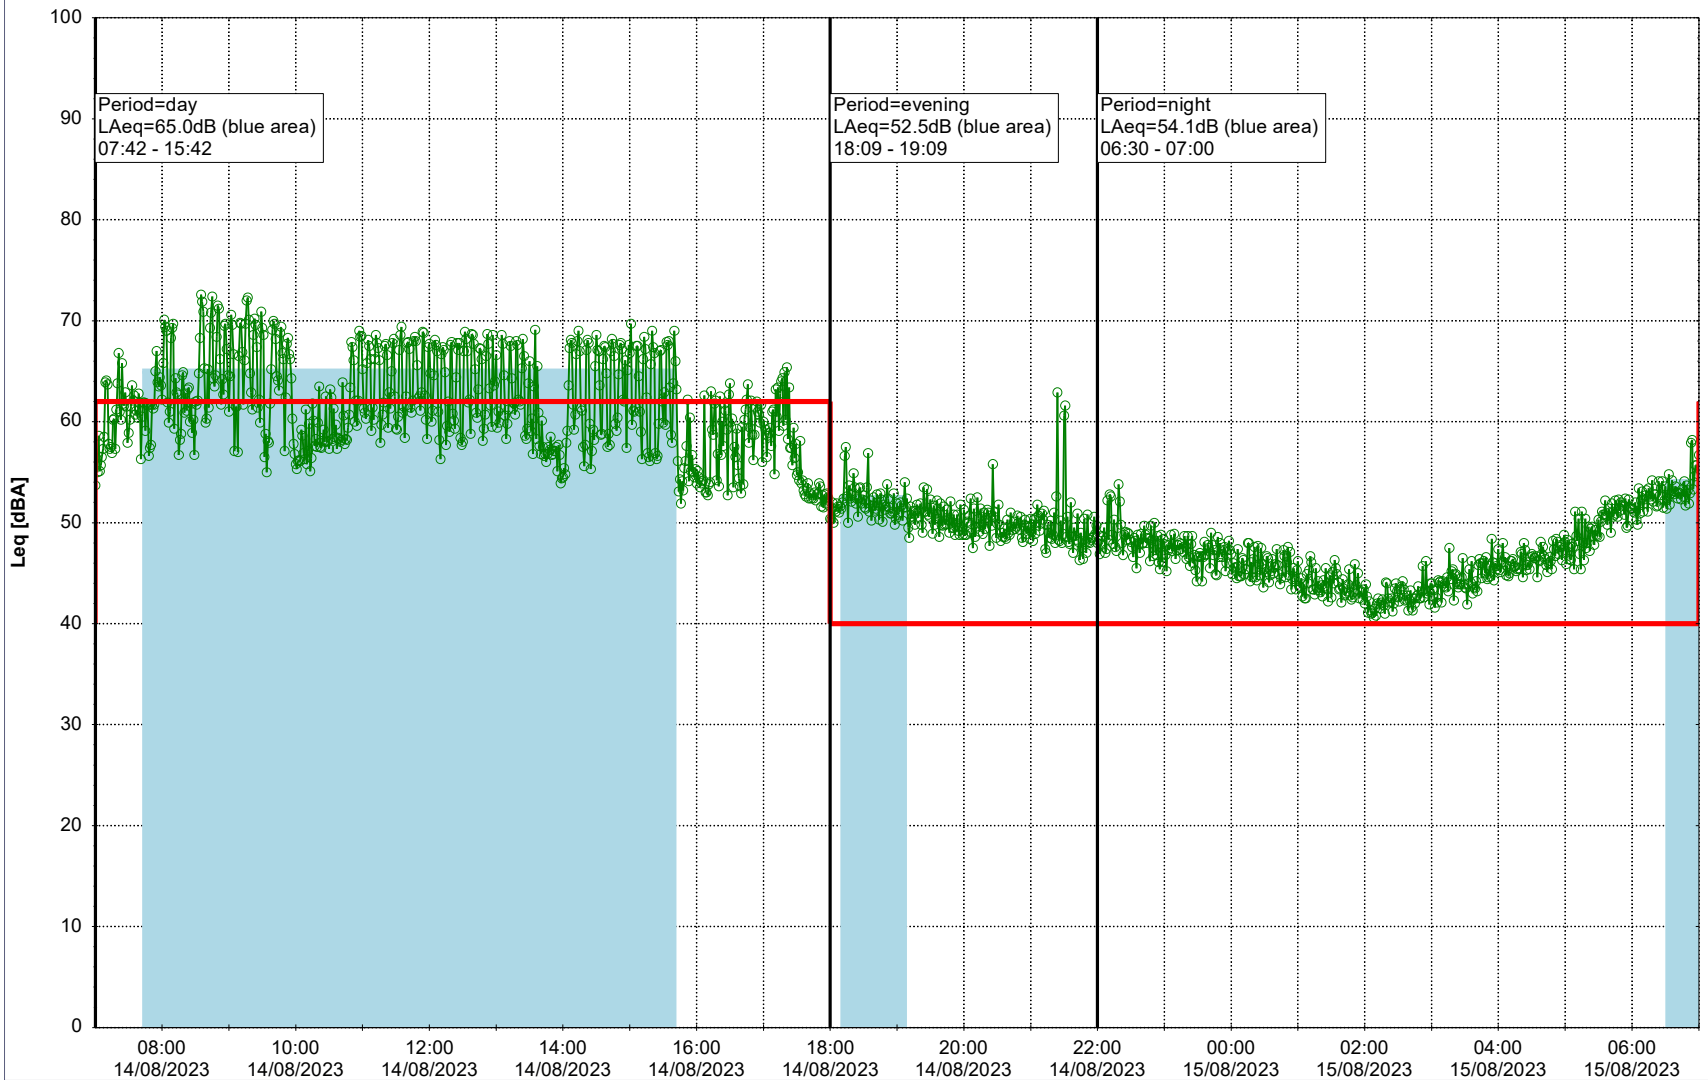

Project: Kronos Sydhavnen
Construction: Sluseholmen
Location: N-V

Plan View

Remarks

...

Noise Time Related Diagram

14/08/2023
15/08/2023

SLU_NS01

Project: Kronos Sydhavnen
Construction: Sluseholmen
Location: N-V

Plan View

0 5 10 15 20 [m]

Remarks

...

Noise Time Related Diagram

15/08/2023
16/08/2023

○○○○ SLU_NS01

Project: Kronos Sydhavnen
Construction: Sluseholmen
Location: N-V

...

Noise Time Related Diagram

18/08/2023
19/08/2023

○○○○ SLU_NS01

Project: Kronos Sydhavnen
Construction: Sluseholmen
Location: N-V

Plan View

0 5 10 15 20 [m]

Remarks

...

Noise Time Related Diagram

19/08/2023
20/08/2023

○○○○ SLU_NS01

Project: Kronos Sydhavnen
Construction: Sluseholmen
Location: N-V

Plan View

0 5 10 15 20 [m]

Remarks