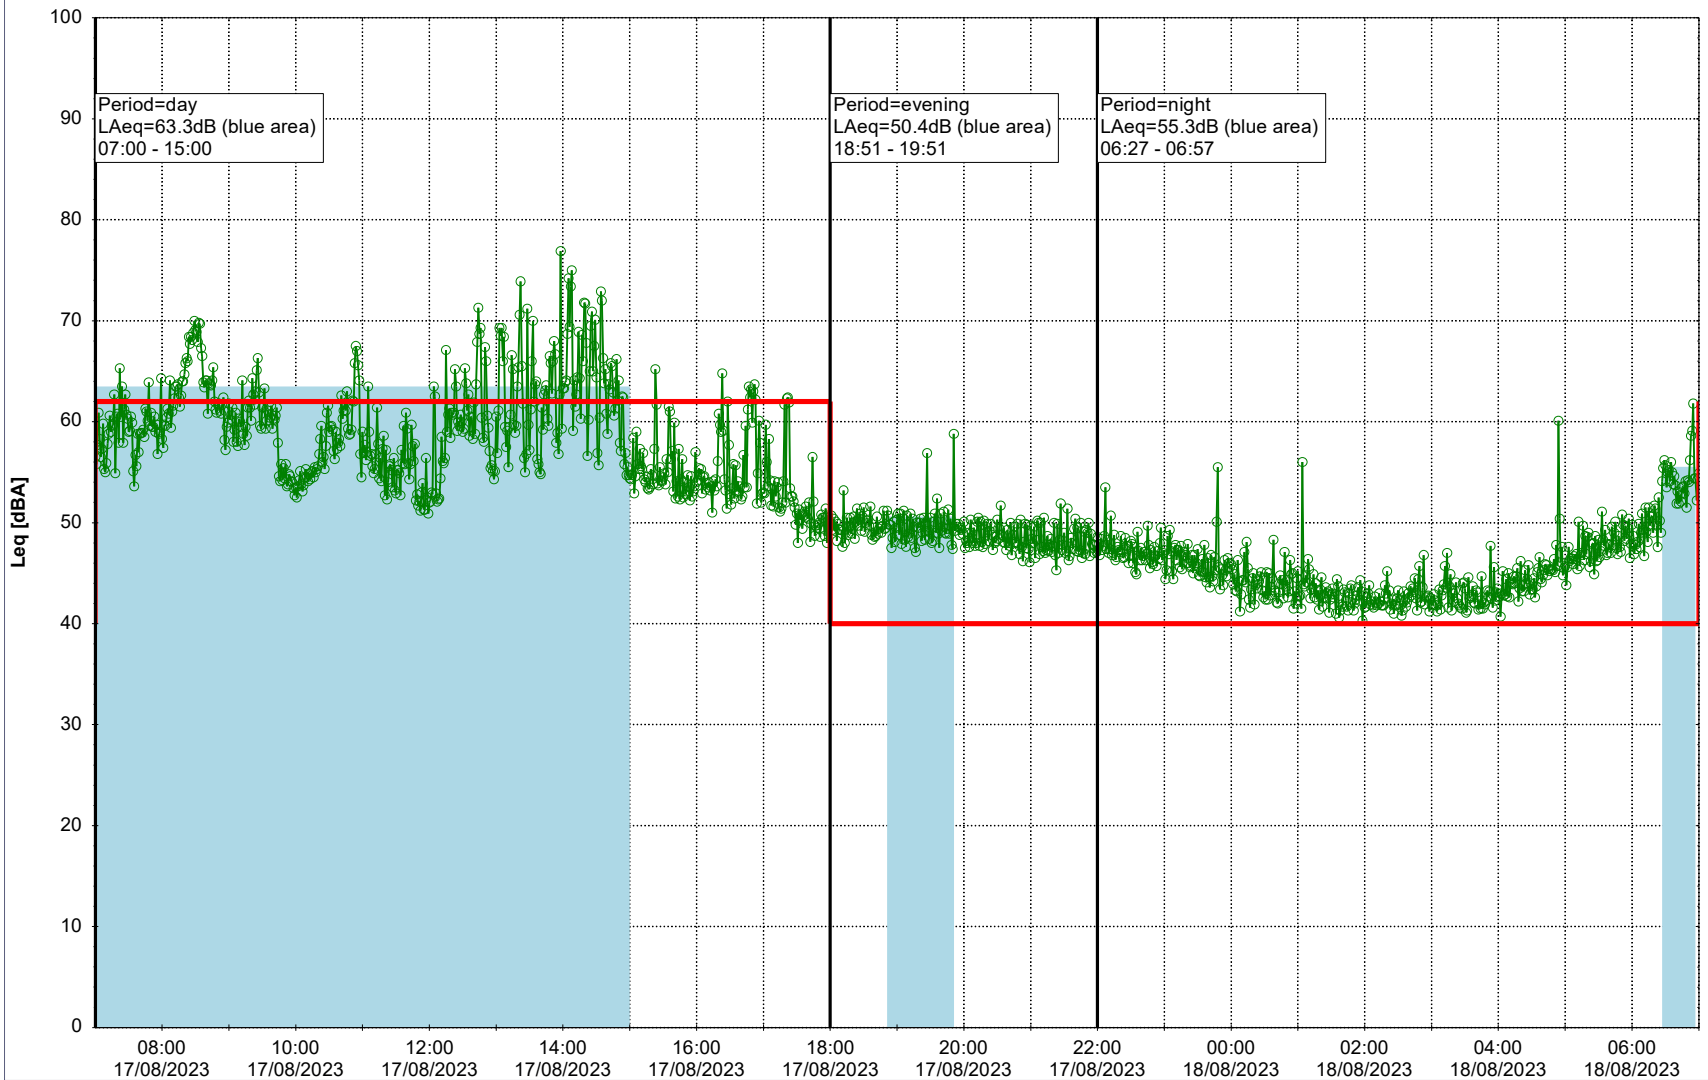

Project: Kronos Sydhavnen
Construction: Sluseholmen
Location: N-V

Plan View

Remarks

...

Noise Time Related Diagram

17/08/2023
18/08/2023

○○○○ SLU_NS01