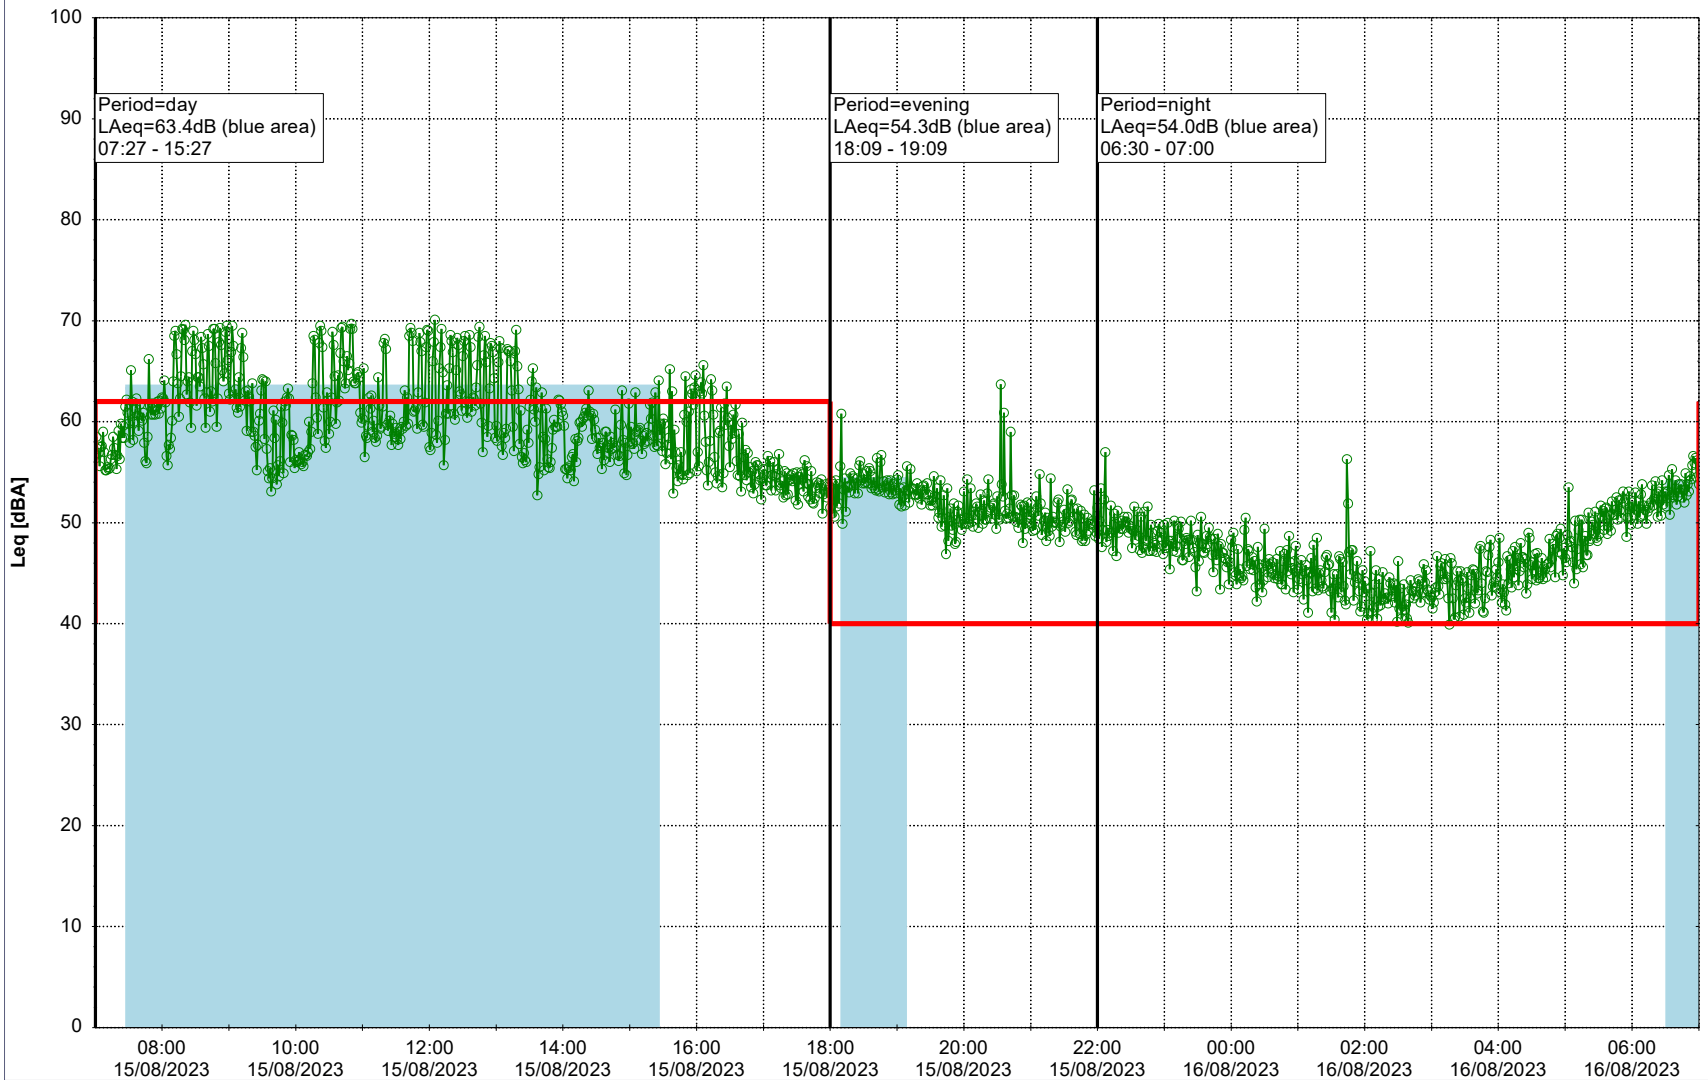

Plan View

0 5 10 15 20 [m]

Remarks

...

Noise Time Related Diagram

15/08/2023
16/08/2023

○○○○ SLU_NS01

Project: Kronos Sydhavnen
Construction: Sluseholmen
Location: N-V

Plan View

Remarks

...

Noise Time Related Diagram

16/08/2023
17/08/2023

○○○○ SLU_NS01

Project: Kronos Sydhavnen
Construction: Sluseholmen
Location: N-V

Plan View

...

Noise Time Related Diagram

18/08/2023
19/08/2023

○○○○ SLU_NS01

Project: Kronos Sydhavnen
Construction: Sluseholmen
Location: N-V

Plan View

0 5 10 15 20 [m]

Remarks

...

Noise Time Related Diagram

19/08/2023
20/08/2023

○○○○ SLU_NS01

Project: Kronos Sydhavnen
Construction: Sluseholmen
Location: N-V

Plan View

0 5 10 15 20 [m]

Remarks