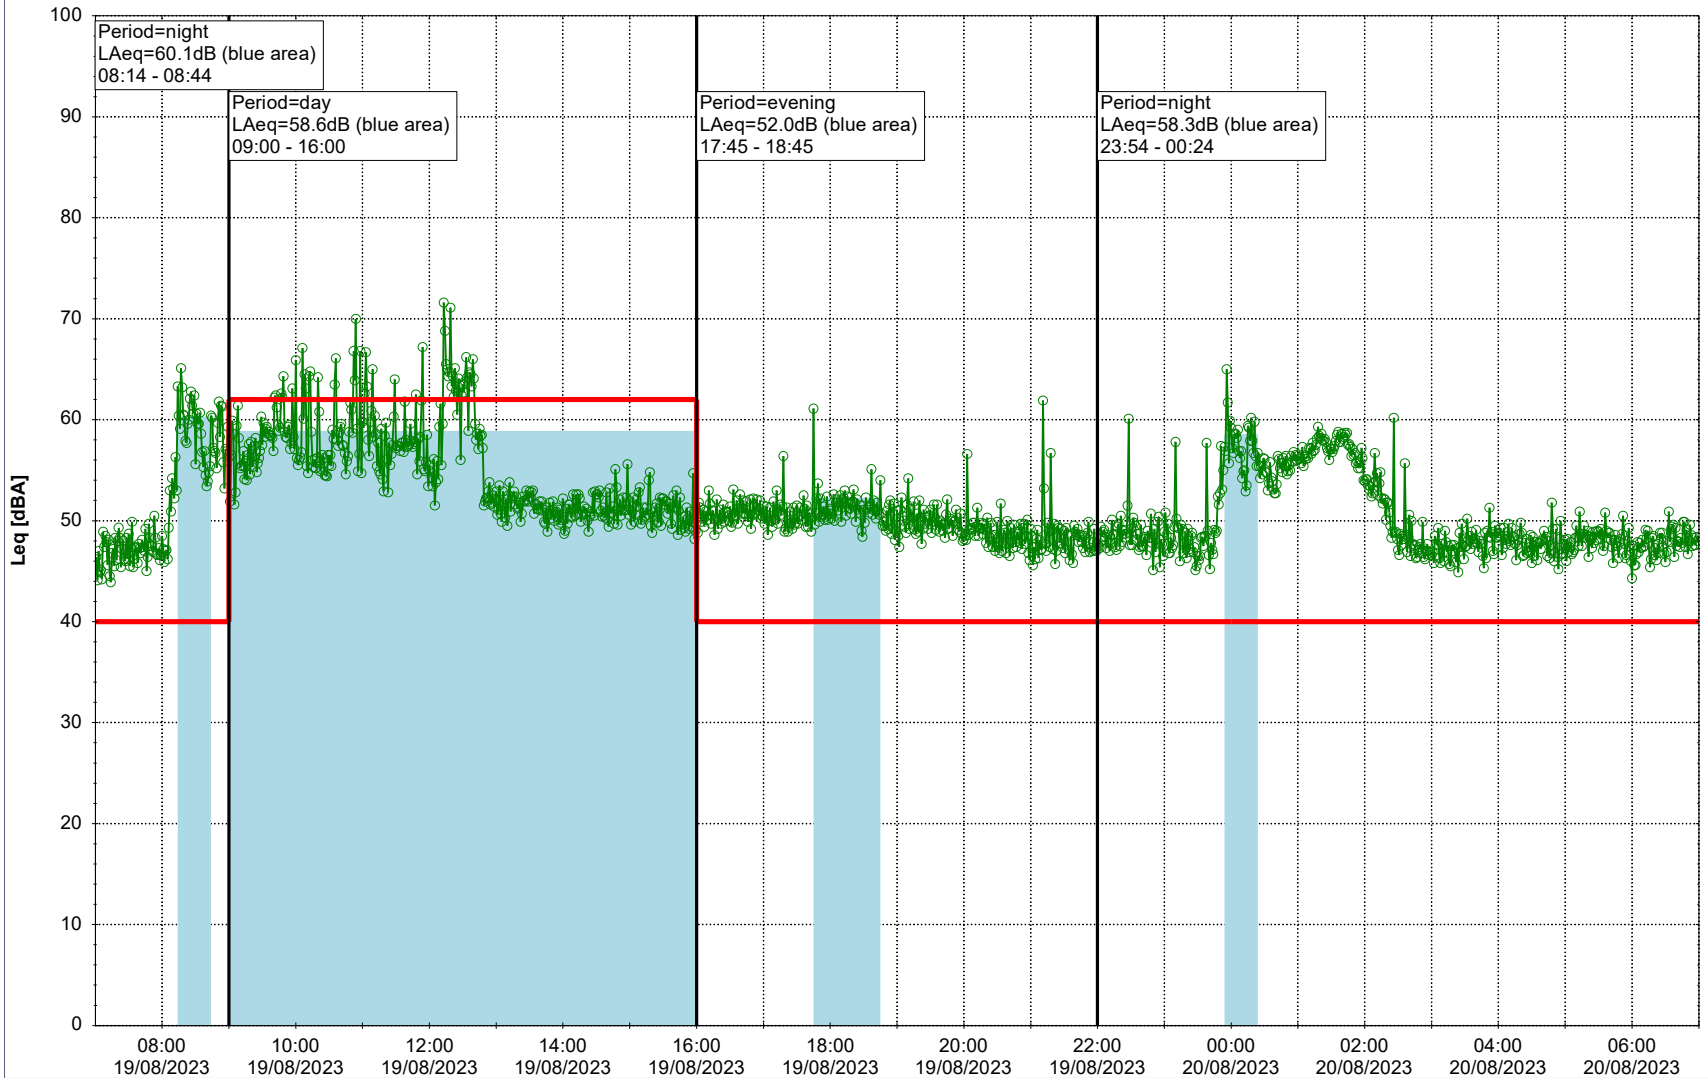

...

Noise Time Related Diagram

18/08/2023
19/08/2023

○○○○ SLU_NS01

Project: Kronos Sydhavnen
Construction: Sluseholmen
Location: N-V

Plan View

0 5 10 15 20 [m]

Remarks

...

Noise Time Related Diagram

19/08/2023
20/08/2023

○○○○ SLU_NS01

Project: Kronos Sydhavnen
Construction: Sluseholmen
Location: N-V

Plan View

0 5 10 15 20 [m]

Remarks