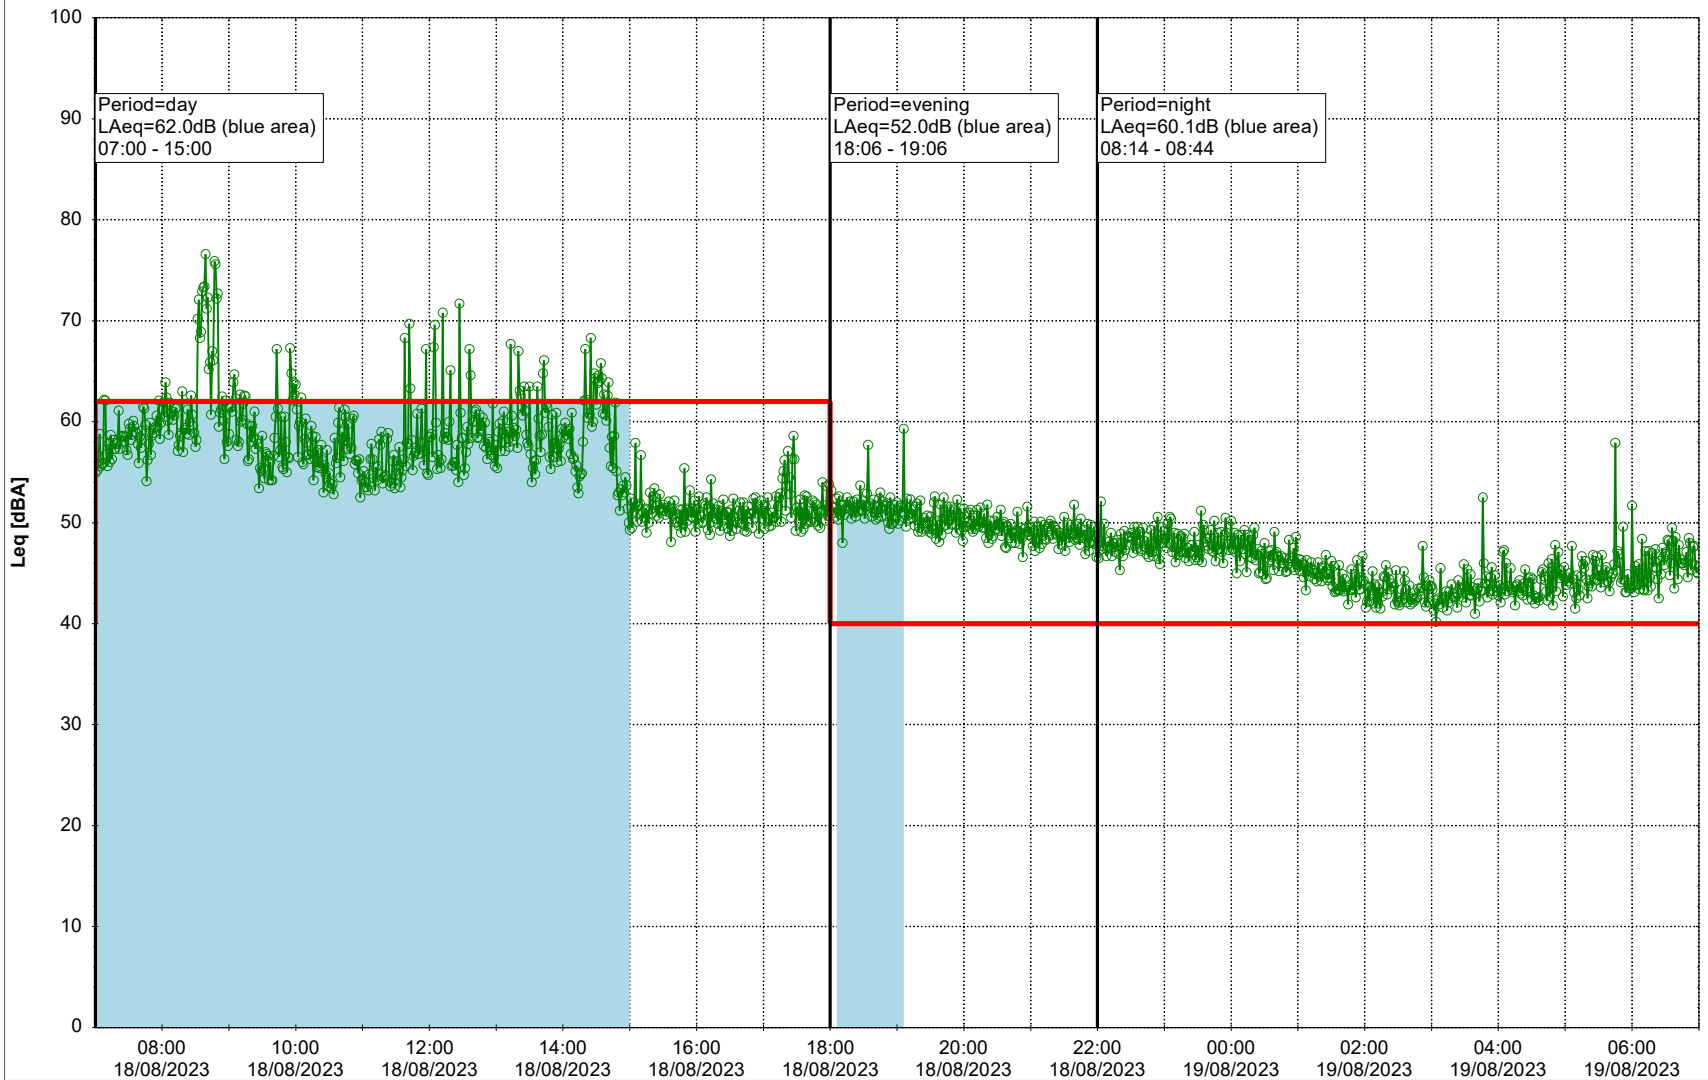

Remarks

...

Noise Time Related Diagram

17/08/2023
18/08/2023

○○○○ SLU_NS01

Project: Kronos Sydhavnen
Construction: Sluseholmen
Location: N-V

Plan View

Remarks

...

Noise Time Related Diagram

18/08/2023
19/08/2023

○○○○ SLU_NS01

Project: Kronos Sydhavnen
Construction: Sluseholmen
Location: N-V

Plan View

0 5 10 15 20 [m]

Remarks

...

Noise Time Related Diagram

19/08/2023
20/08/2023

○○○○ SLU_NS01

Project: Kronos Sydhavnen
Construction: Sluseholmen
Location: N-V

Plan View

0 5 10 15 20 [m]

Remarks