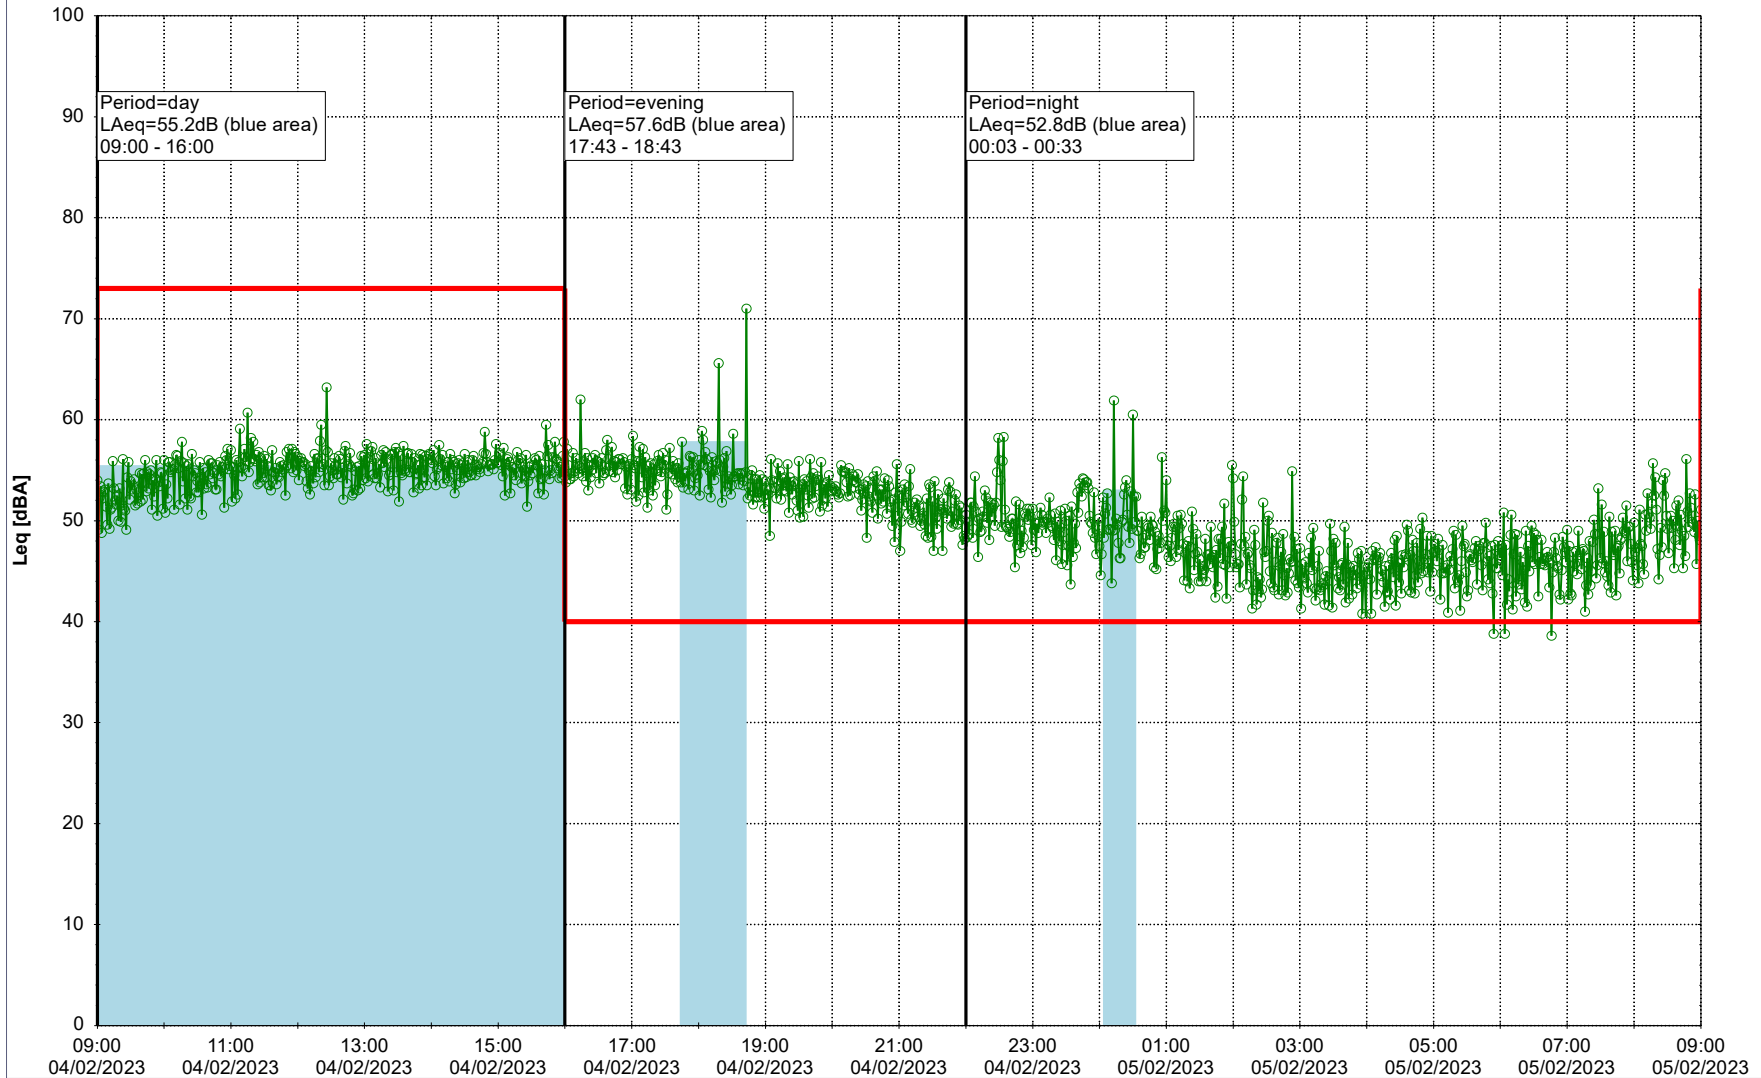

Noise Time Related Diagram

03/02/2023

04/02/2023

○○○○ HOL_NS01

Project: Kronos Sydhavnen
Construction: Havneholmen
Location: N-V

Plan View

Remarks

...

Noise Time Related Diagram

04/02/2023
05/02/2023

○ ○ ○ ○ HOL_NS01

Project: Kronos Sydhavnen
Construction: Havneholmen
Location: N-V

Plan View

Remarks

...

Noise Time Related Diagram