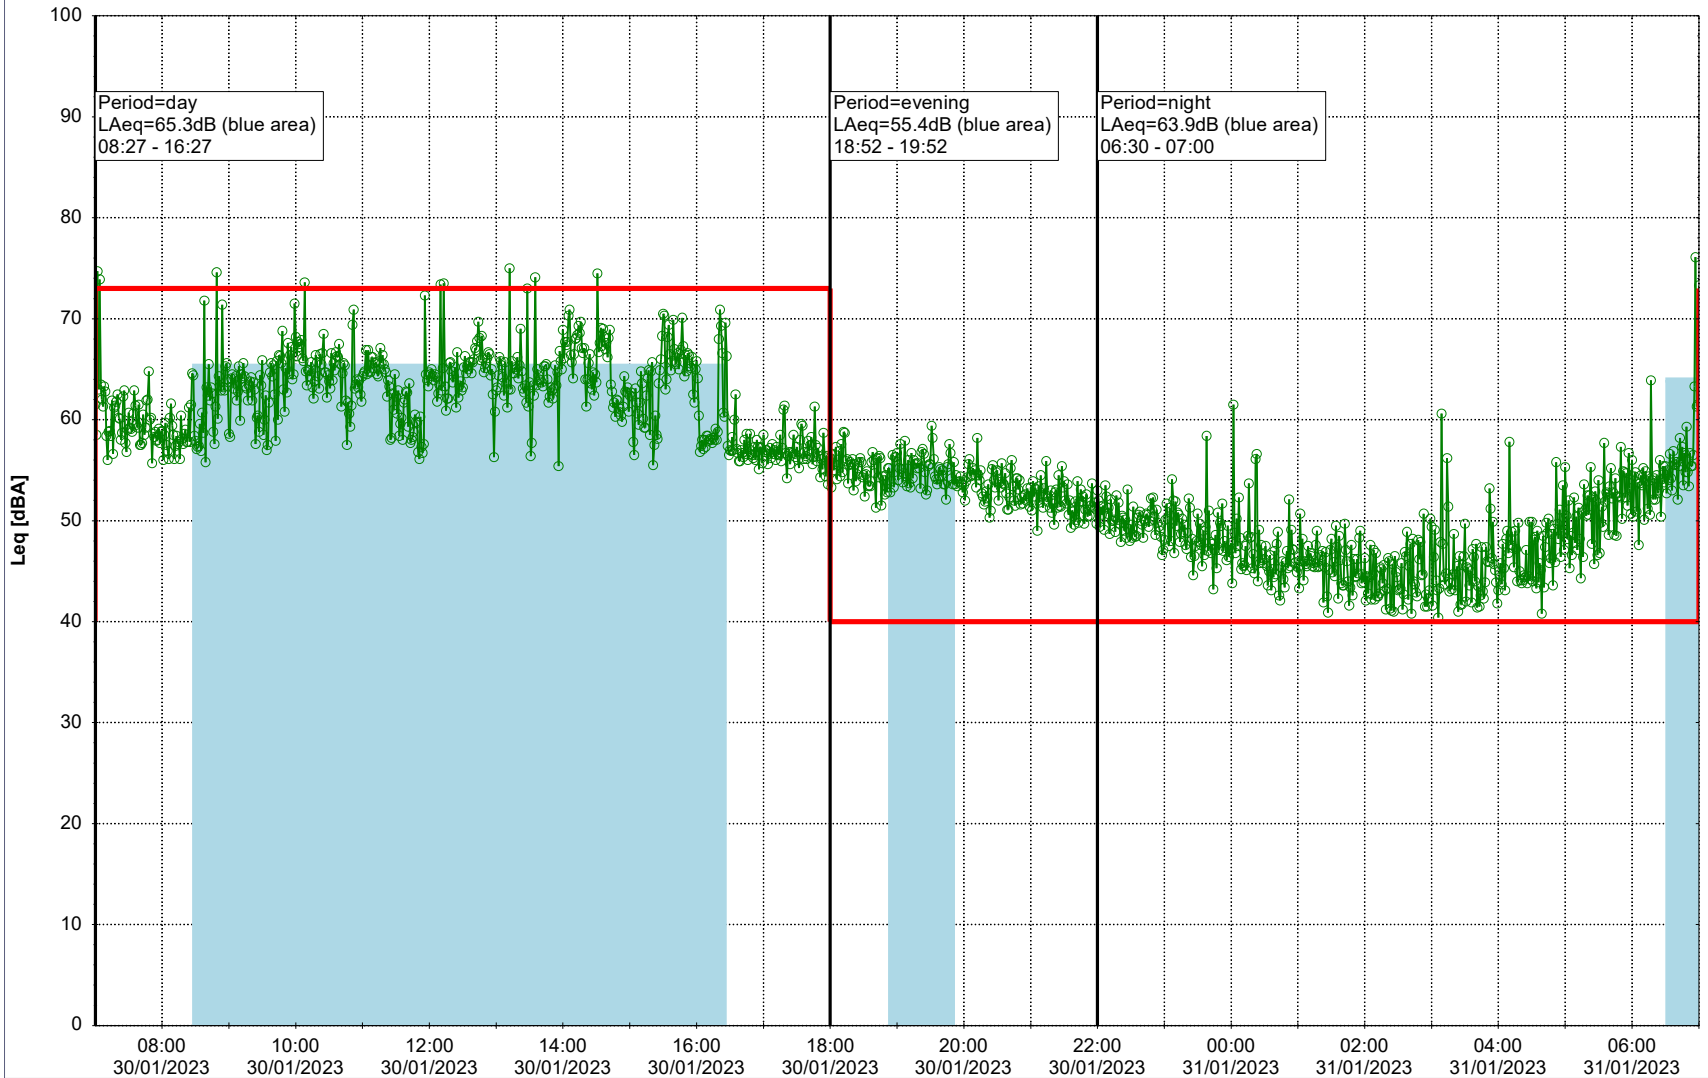

Noise Time Related Diagram

30/01/2023
31/01/2023

○ ○ ○ ○ HOL_NS01