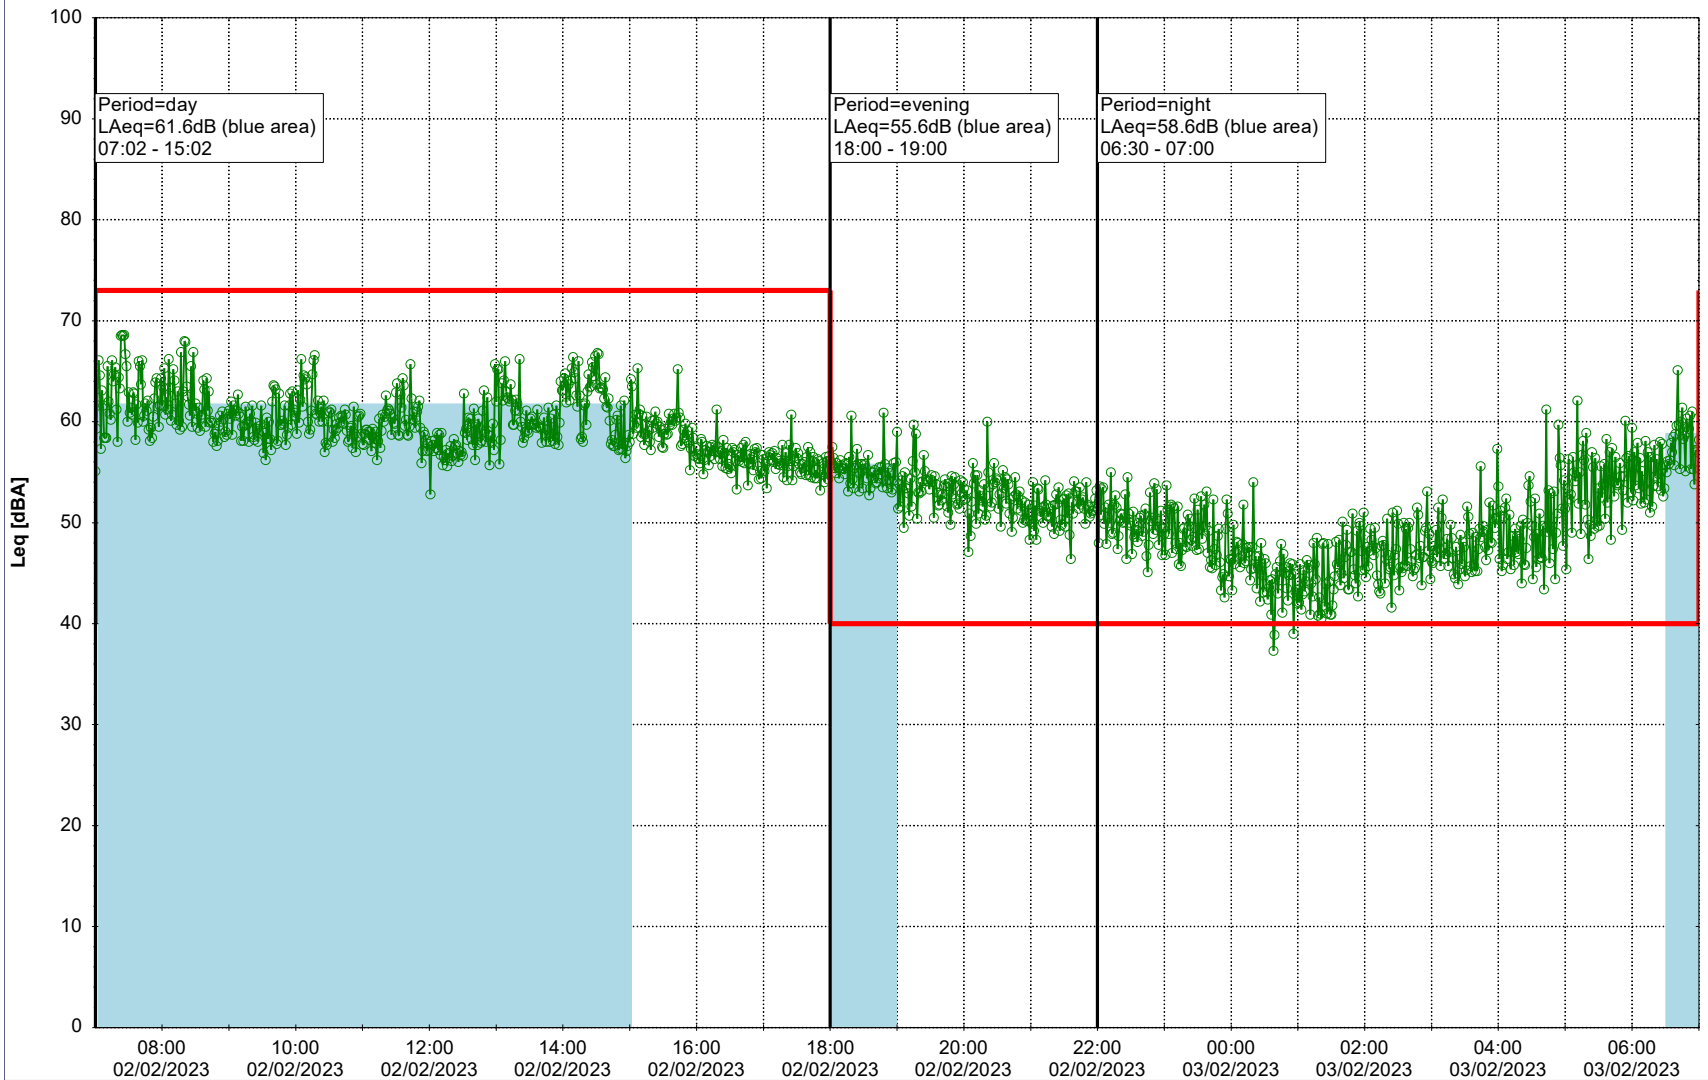

Remarks

...

Noise Time Related Diagram

01/02/2023
02/02/2023

○ ○ ○ ○ HOL_NS01

Project: Kronos Sydhavnen
Construction: Havneholmen
Location: N-V

Plan View

Remarks

...

Noise Time Related Diagram

02/02/2023
03/02/2023

○ ○ ○ ○ HOL_NS01

Project: Kronos Sydhavnen
Construction: Havneholmen
Location: N-V

Plan View

Remarks

...