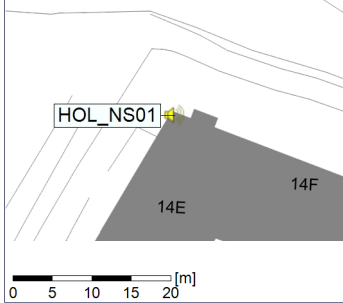

Plan View

Remarks

...

Noise Time Related Diagram

31/01/2023
01/02/2023

○ ○ ○ ○ HOL_NS01

Project: Kronos Sydhavnen
Construction: Havneholmen
Location: N-V

Plan View