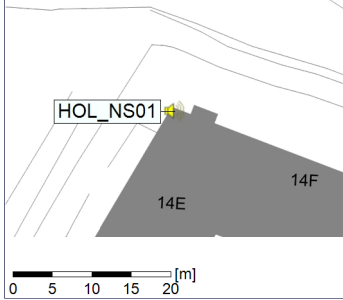

Noise Time Related Diagram

04/02/2023
05/02/2023

○ ○ ○ ○ HOL_NS01

Project: Kronos Sydhavnen
Construction: Havneholmen
Location: N-V

Plan View

Remarks

...

Noise Time Related Diagram