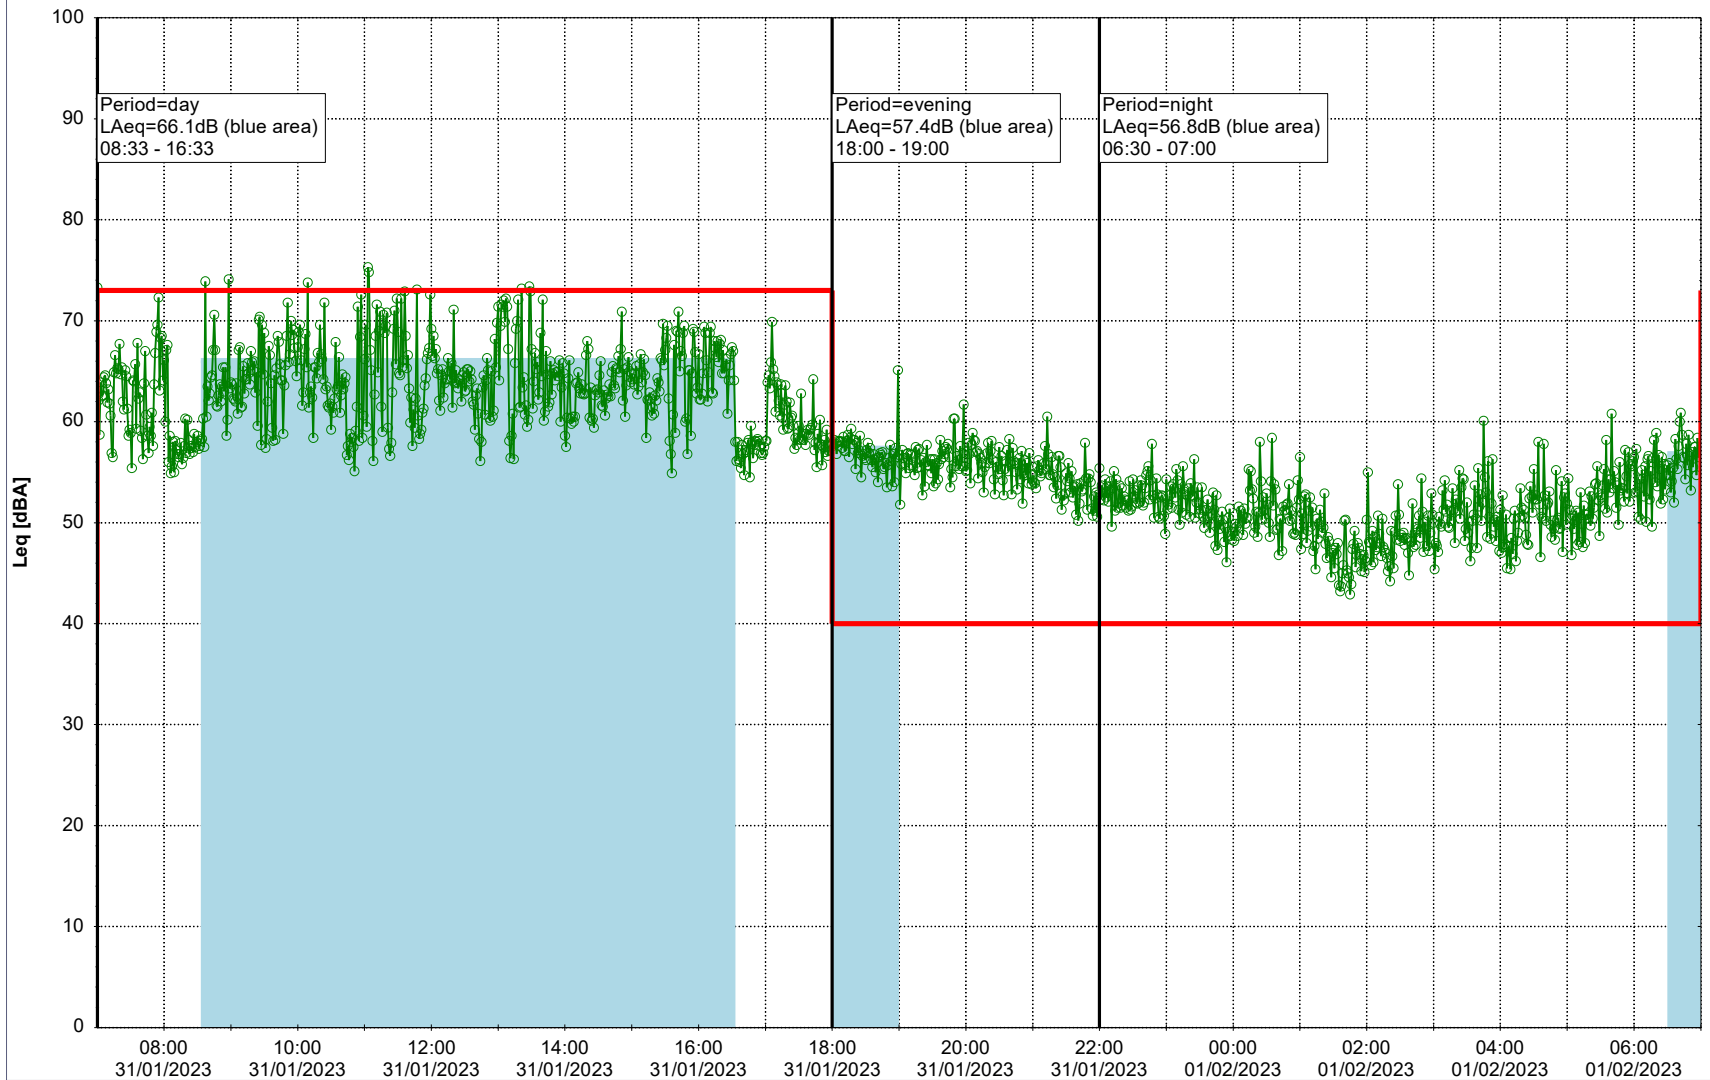

Plan View

Remarks

...

Noise Time Related Diagram

31/01/2023
01/02/2023

○ ○ ○ ○ HOL_NS01

Project: Kronos Sydhavnen
Construction: Havneholmen
Location: N-V

Plan View

Remarks

...

Noise Time Related Diagram

01/02/2023
02/02/2023

○ ○ ○ ○ HOL_NS01

Project: Kronos Sydhavnen
Construction: Havneholmen
Location: N-V

Plan View

Remarks

...

Noise Time Related Diagram

02/02/2023
03/02/2023

○ ○ ○ ○ HOL_NS01

Project: Kronos Sydhavnen
Construction: Havneholmen
Location: N-V

Plan View

Remarks

...

Noise Time Related Diagram

04/02/2023
05/02/2023

○ ○ ○ ○ HOL_NS01

Project: Kronos Sydhavnen
Construction: Havneholmen
Location: N-V

Plan View

Remarks

...

Noise Time Related Diagram