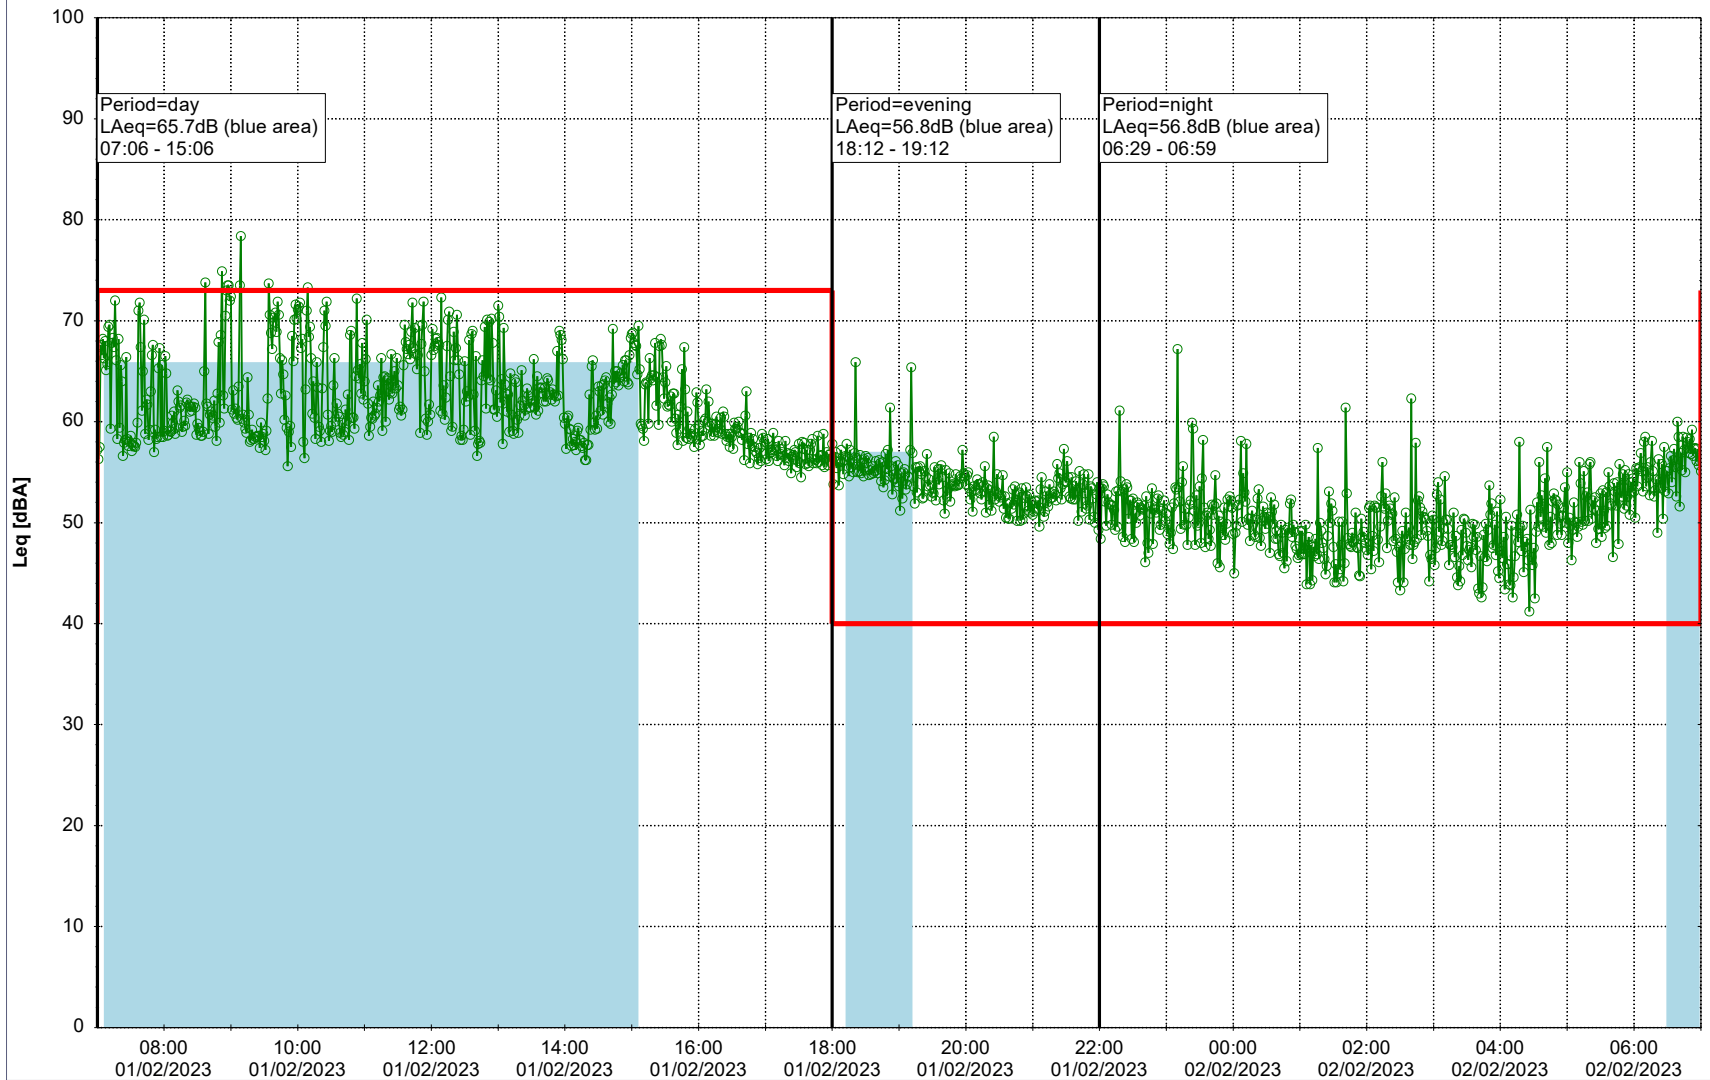

Plan View

Remarks

...

Noise Time Related Diagram

31/01/2023
01/02/2023

○ ○ ○ ○ HOL_NS01

Project: Kronos Sydhavnen
Construction: Havneholmen
Location: N-V

Plan View

Remarks

...

Noise Time Related Diagram

01/02/2023
02/02/2023

○ ○ ○ ○ HOL_NS01

Project: Kronos Sydhavnen
Construction: Havneholmen
Location: N-V

Plan View

Remarks

...

Noise Time Related Diagram

02/02/2023
03/02/2023

○ ○ ○ ○ HOL_NS01

Project: Kronos Sydhavnen
Construction: Havneholmen
Location: N-V

Plan View

Remarks

...

Noise Time Related Diagram

04/02/2023
05/02/2023

○ ○ ○ ○ HOL_NS01

Project: Kronos Sydhavnen
Construction: Havneholmen
Location: N-V

Plan View

Remarks

...

Noise Time Related Diagram