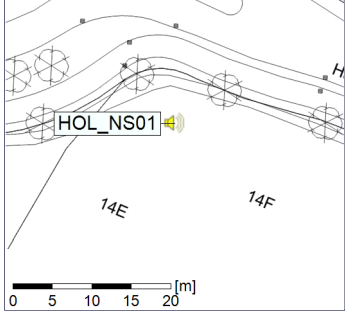

Remarks

...

Noise Time Related Diagram

01/02/2023
02/02/2023

○ ○ ○ ○ HOL_NS01

Project: Kronos Sydhavnen
Construction: Havneholmen
Location: N-V

Plan View

Remarks

...

Noise Time Related Diagram

02/02/2023
03/02/2023

○ ○ ○ ○ HOL_NS01

Project: Kronos Sydhavnen
Construction: Havneholmen
Location: N-V

Plan View

Remarks

...