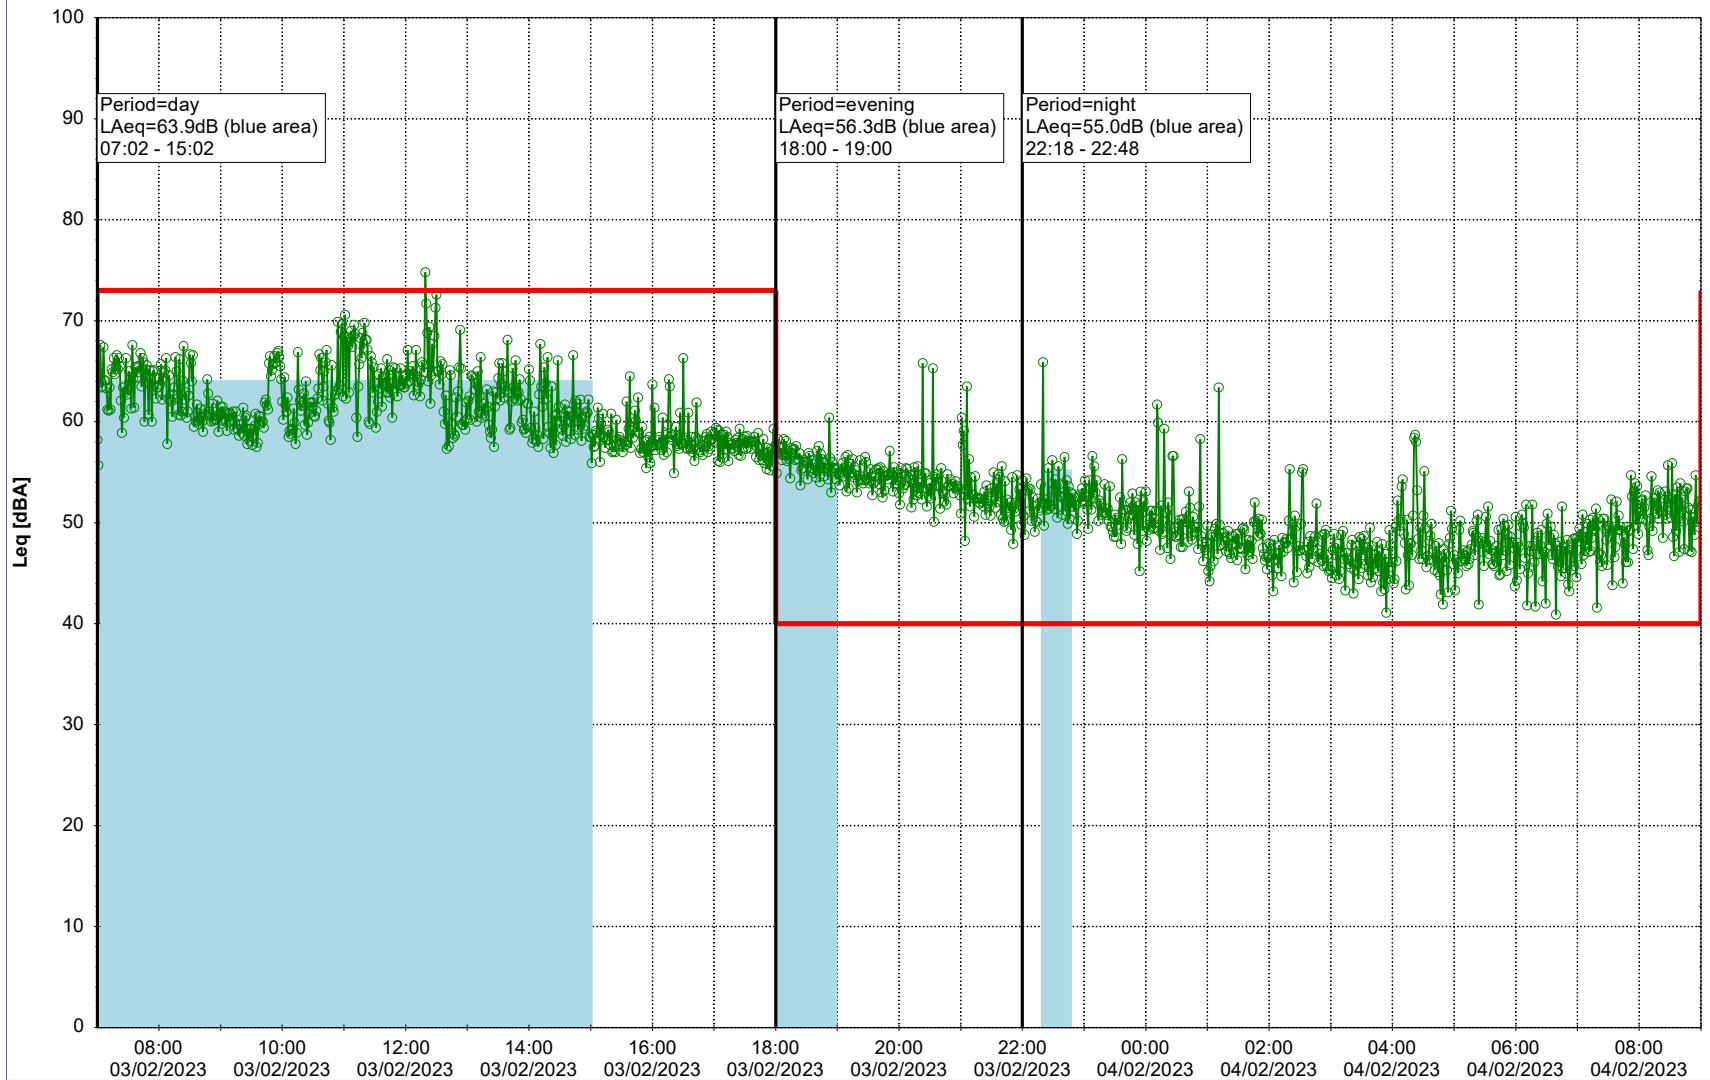

...

Noise Time Related Diagram

02/02/2023
03/02/2023

○ ○ ○ ○ HOL_NS01

Project: Kronos Sydhavnen
Construction: Havneholmen
Location: N-V

Plan View

Remarks

...

Noise Time Related Diagram

03/02/2023

04/02/2023

○○○○ HOL_NS01

Project: Kronos Sydhavnen
Construction: Havneholmen
Location: N-V

Plan View

Remarks

...

Noise Time Related Diagram

04/02/2023
05/02/2023

○ ○ ○ ○ HOL_NS01

Project: Kronos Sydhavnen
Construction: Havneholmen
Location: N-V

Plan View

Remarks

...

Noise Time Related Diagram