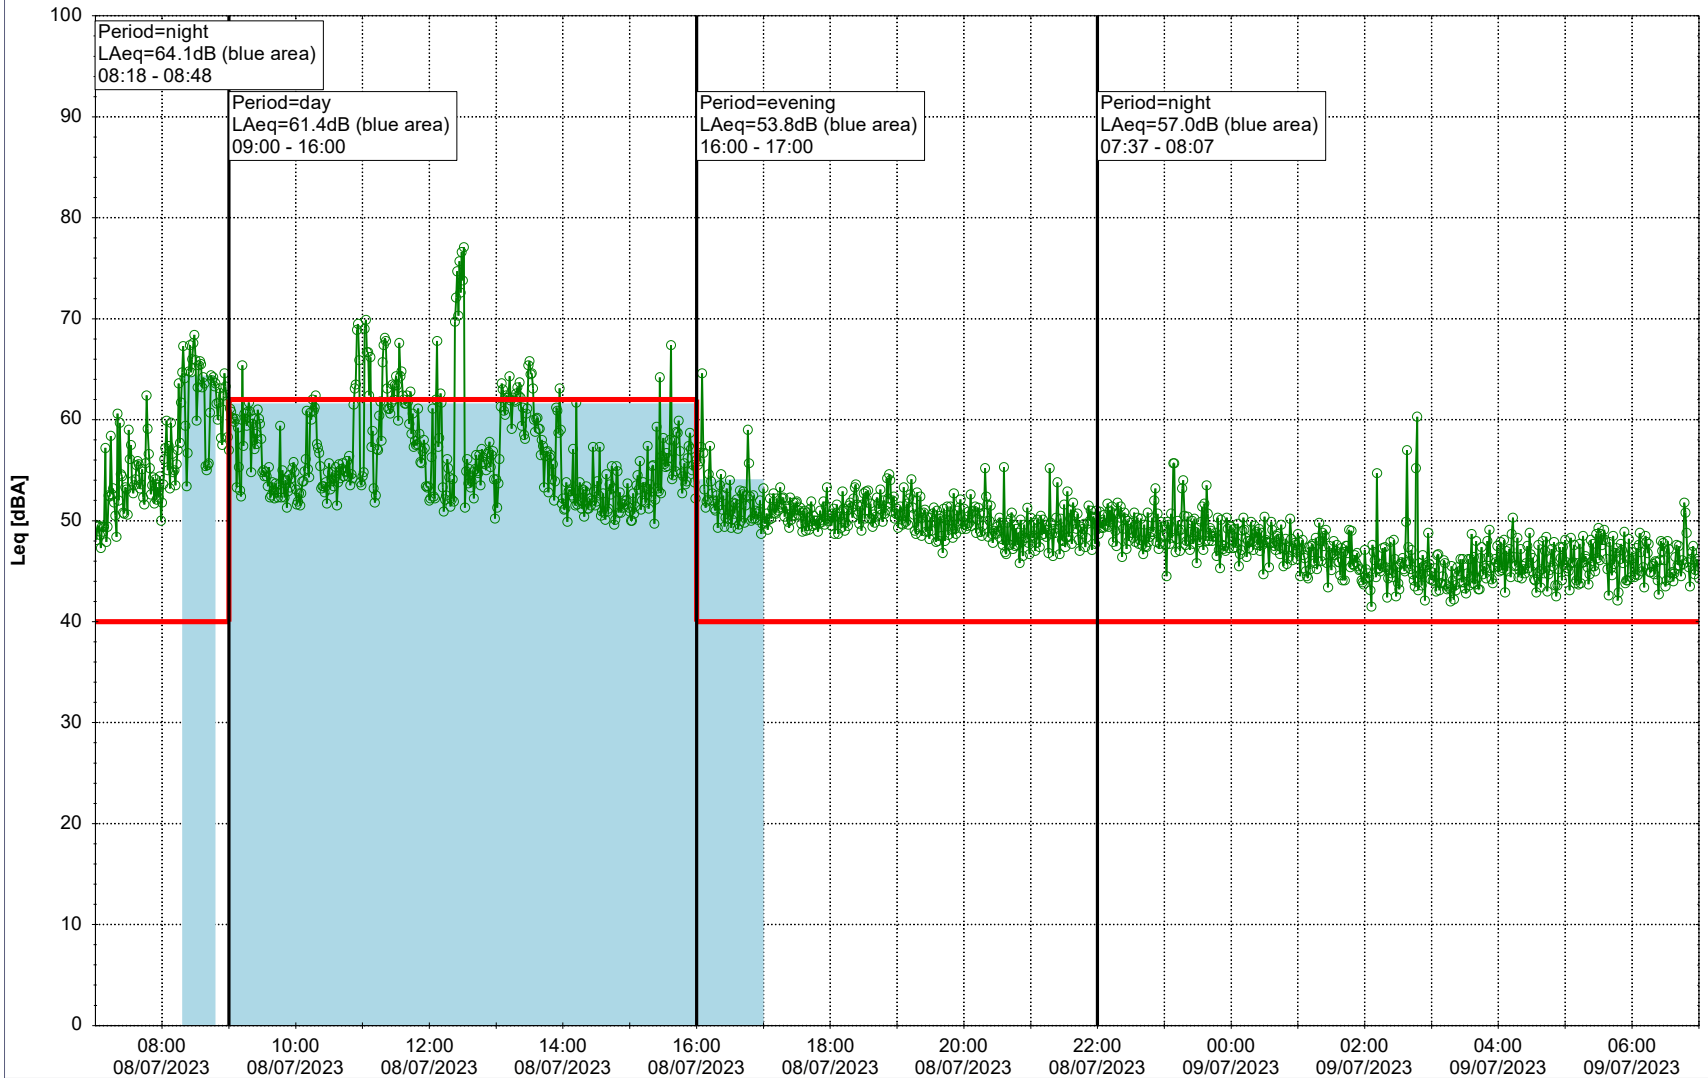

Remarks

...

Noise Time Related Diagram

07/07/2023
08/07/2023

SLU_NS01

Project: Kronos Sydhavnen
Construction: Sluseholmen
Location: N-V

Plan View

0 5 10 15 20 [m]

Remarks

...

Noise Time Related Diagram

08/07/2023
09/07/2023

○○○○ SLU_NS01

Project: Kronos Sydhavnen
Construction: Sluseholmen
Location: N-V

Plan View

0 5 10 15 20 [m]