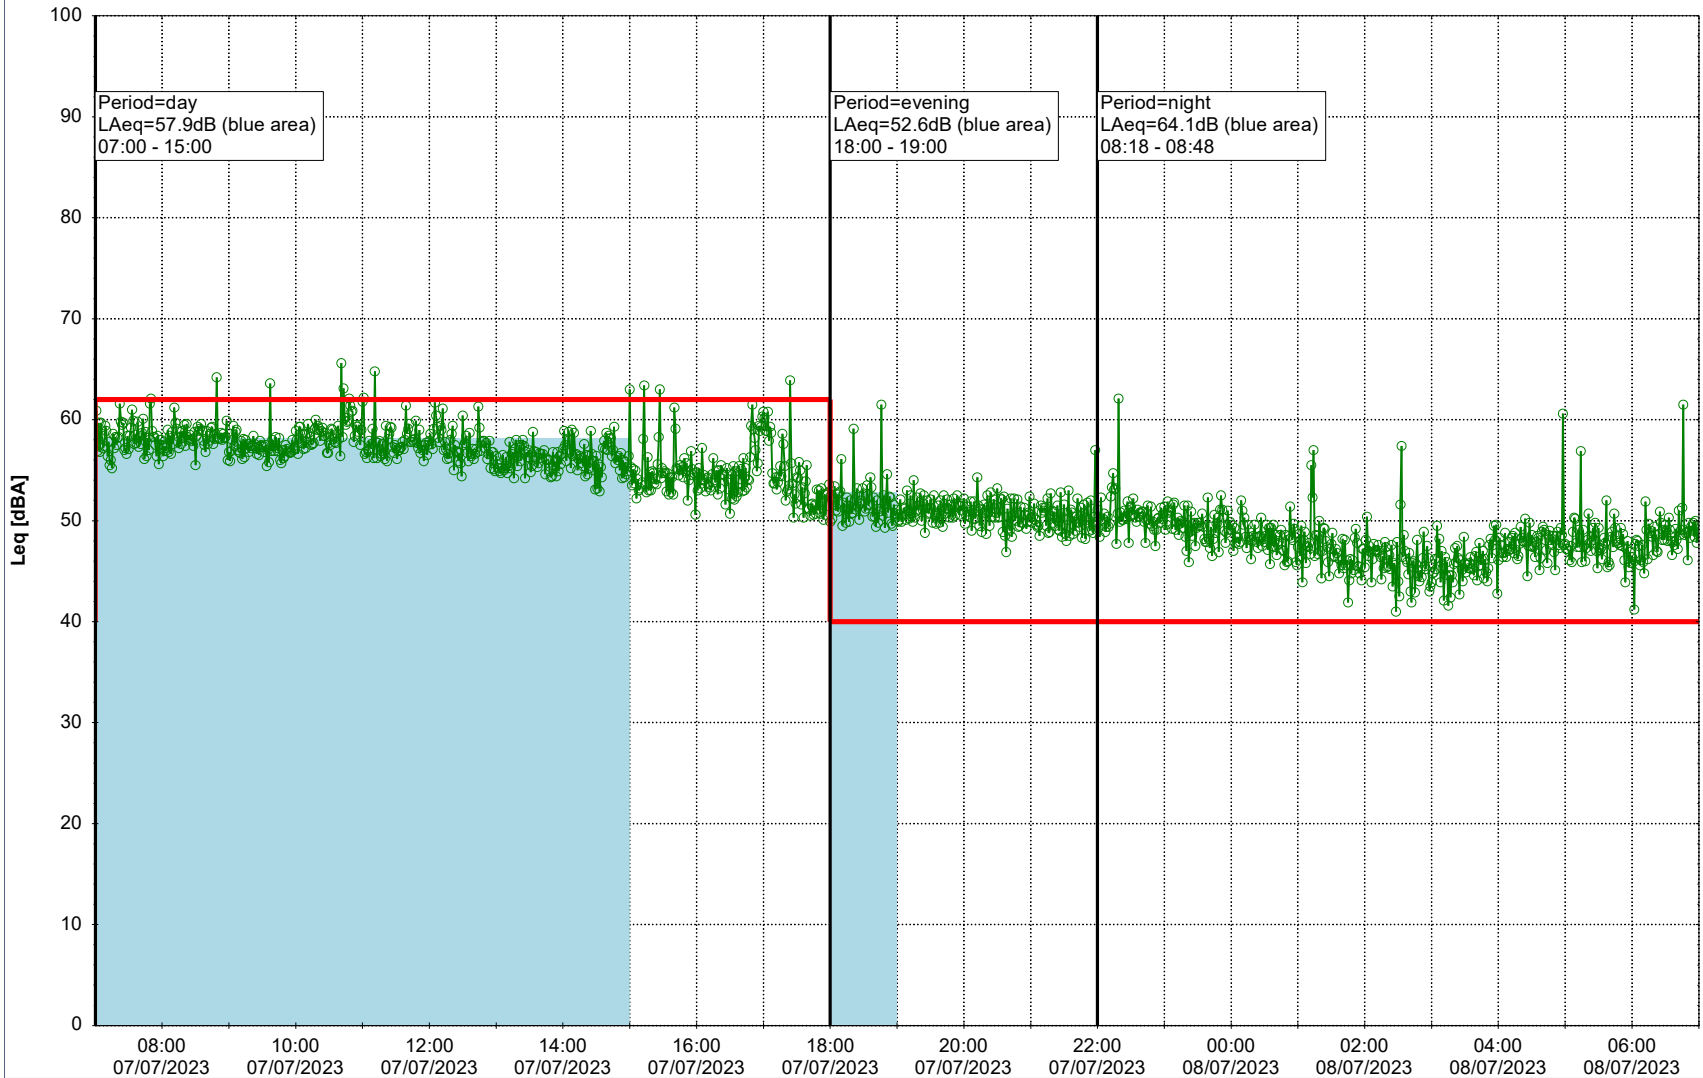

0 5 10 15 20 [m]

Remarks

...

Noise Time Related Diagram

06/07/2023
07/07/2023

○○○○ SLU_NS01

Project: Kronos Sydhavnen
Construction: Sluseholmen
Location: N-V

Plan View

Remarks

...

Noise Time Related Diagram

07/07/2023
08/07/2023

SLU_NS01

Project: Kronos Sydhavnen
Construction: Sluseholmen
Location: N-V

Plan View

0 5 10 15 20 [m]

Remarks

...

Noise Time Related Diagram

08/07/2023
09/07/2023

○○○○ SLU_NS01

Project: Kronos Sydhavnen
Construction: Sluseholmen
Location: N-V

Plan View

0 5 10 15 20 [m]