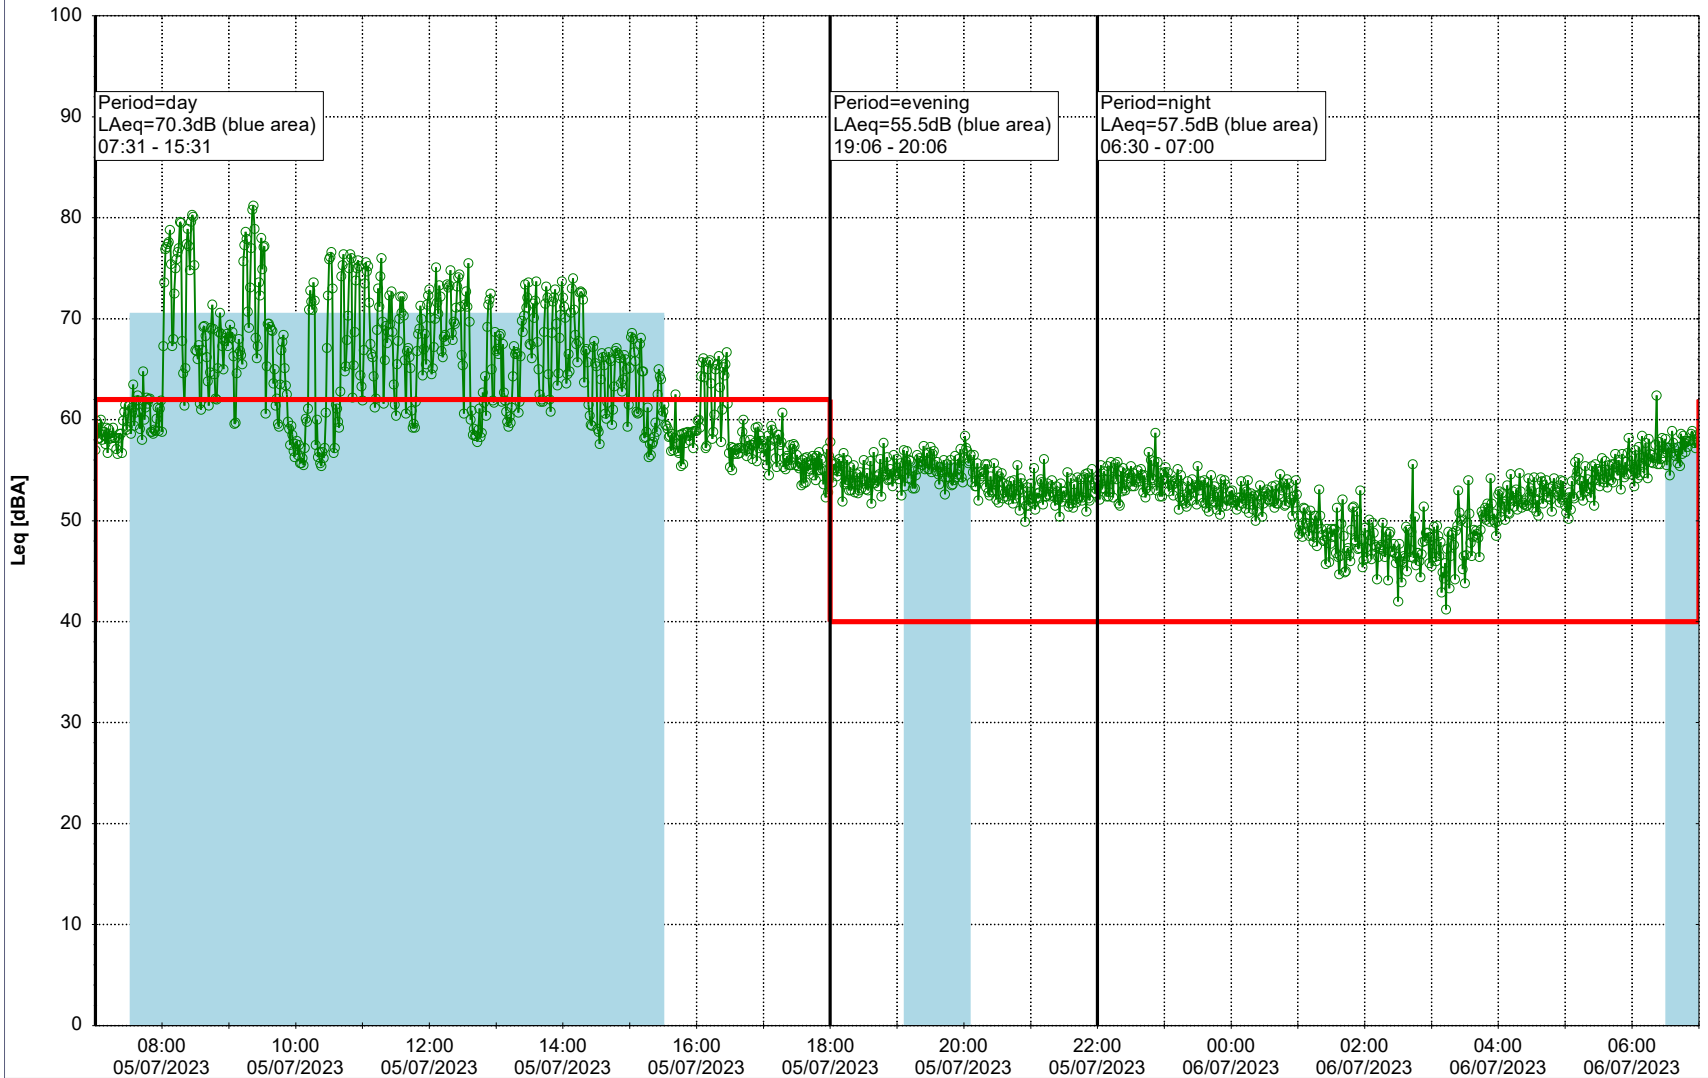

Plan View

Remarks

...

Noise Time Related Diagram

05/07/2023
06/07/2023

○○○○ SLU_NS01

Project: Kronos Sydhavnen
Construction: Sluseholmen
Location: N-V

Plan View

0 5 10 15 20 [m]

Remarks

...

Noise Time Related Diagram

06/07/2023
07/07/2023

○○○○ SLU_NS01

Project: Kronos Sydhavnen
Construction: Sluseholmen
Location: N-V

Plan View

Remarks

...

Noise Time Related Diagram

07/07/2023
08/07/2023

SLU_NS01

Project: Kronos Sydhavnen
Construction: Sluseholmen
Location: N-V

Plan View

0 5 10 15 20 [m]

Remarks

...

Noise Time Related Diagram

08/07/2023
09/07/2023

○○○○ SLU_NS01

Project: Kronos Sydhavnen
Construction: Sluseholmen
Location: N-V

Plan View

0 5 10 15 20 [m]