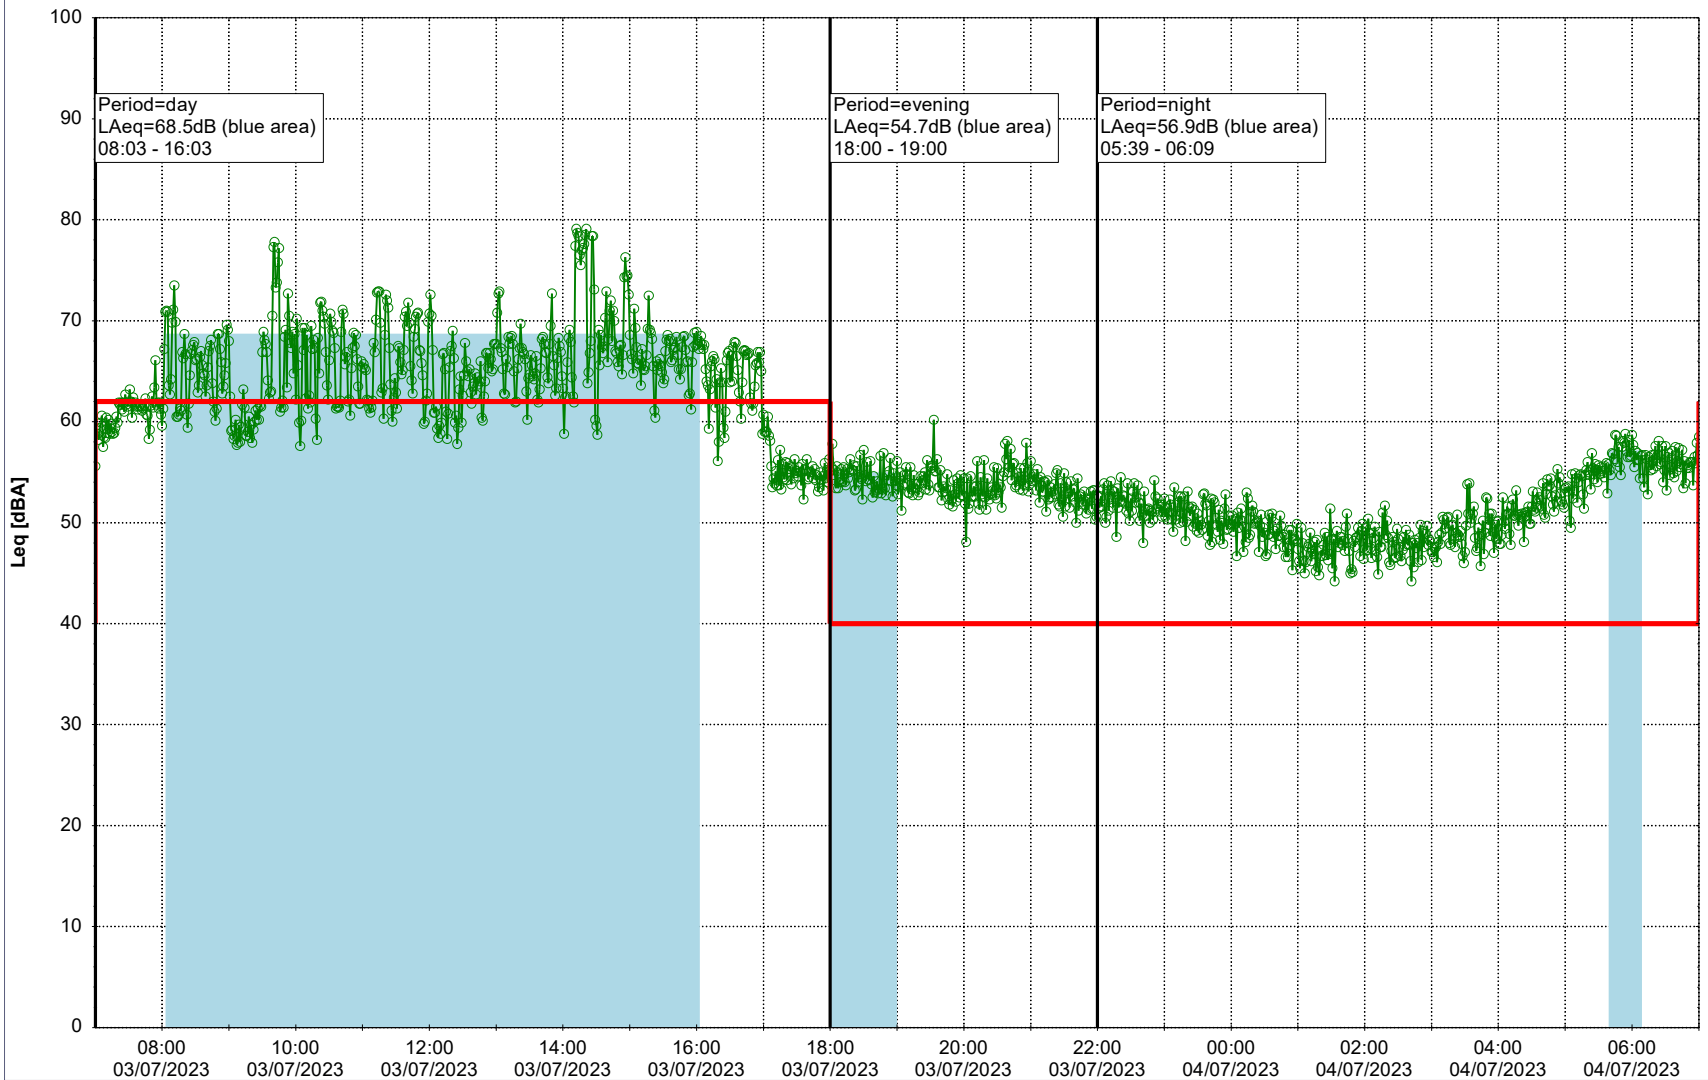

Project: Kronos Sydhavnen
Construction: Sluseholmen
Location: N-V

Plan View

Remarks

...

Noise Time Related Diagram

03/07/2023
04/07/2023

○○○○ SLU_NS01

Project: Kronos Sydhavnen
Construction: Sluseholmen
Location: N-V

Plan View

0 5 10 15 20 [m]

Remarks

...

Noise Time Related Diagram

04/07/2023
05/07/2023

○○○○ SLU_NS01

Project: Kronos Sydhavnen
Construction: Sluseholmen
Location: N-V

Plan View

Remarks

...

Noise Time Related Diagram

05/07/2023
06/07/2023

○○○○ SLU_NS01

Project: Kronos Sydhavnen
Construction: Sluseholmen
Location: N-V

Plan View

Remarks

...

Noise Time Related Diagram

08/07/2023
09/07/2023

○○○○ SLU_NS01

Project: Kronos Sydhavnen
Construction: Sluseholmen
Location: N-V

Plan View

0 5 10 15 20 [m]