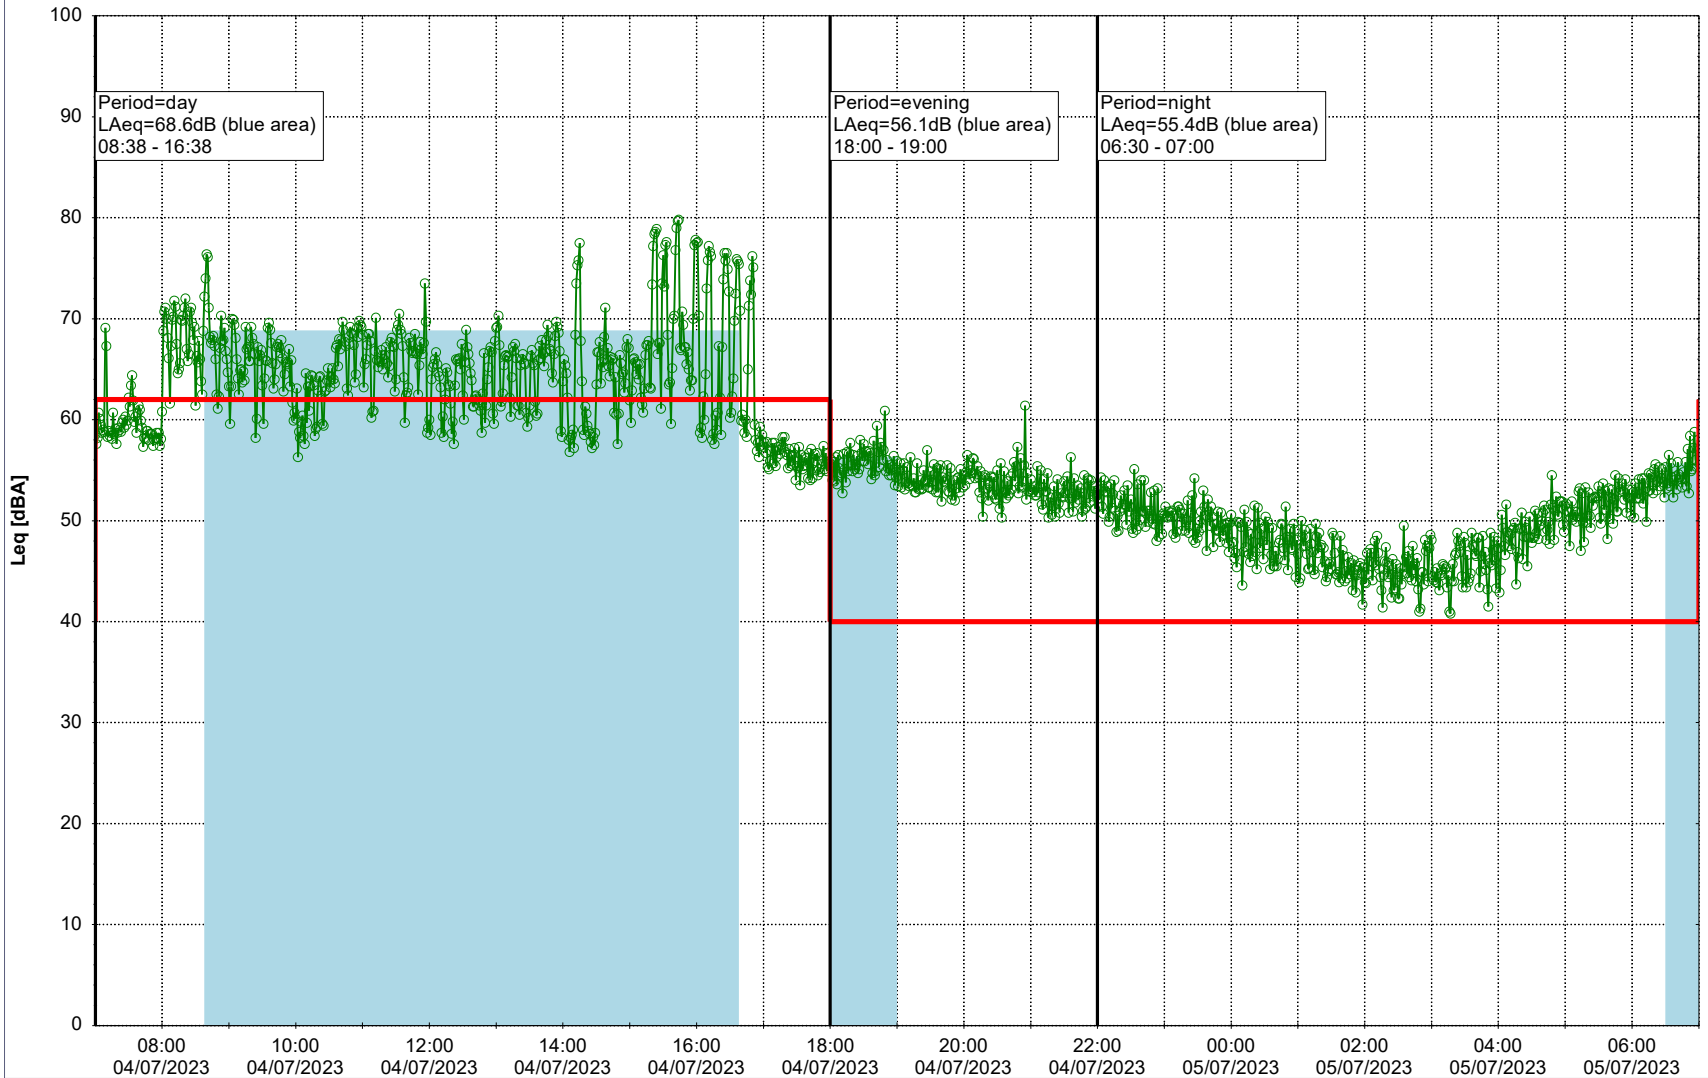

Plan View

0 5 10 15 20 [m]

Remarks

...

Noise Time Related Diagram

04/07/2023
05/07/2023

○○○○ SLU_NS01

Project: Kronos Sydhavnen
Construction: Sluseholmen
Location: N-V

Plan View

Remarks

...

Noise Time Related Diagram

05/07/2023
06/07/2023

○○○○ SLU_NS01

Project: Kronos Sydhavnen
Construction: Sluseholmen
Location: N-V

Plan View

Remarks

...

Noise Time Related Diagram

07/07/2023
08/07/2023

SLU_NS01

Project: Kronos Sydhavnen
Construction: Sluseholmen
Location: N-V

Plan View

0 5 10 15 20 [m]

Remarks

...

Noise Time Related Diagram

08/07/2023
09/07/2023

○○○○ SLU_NS01

Project: Kronos Sydhavnen
Construction: Sluseholmen
Location: N-V

Plan View

0 5 10 15 20 [m]