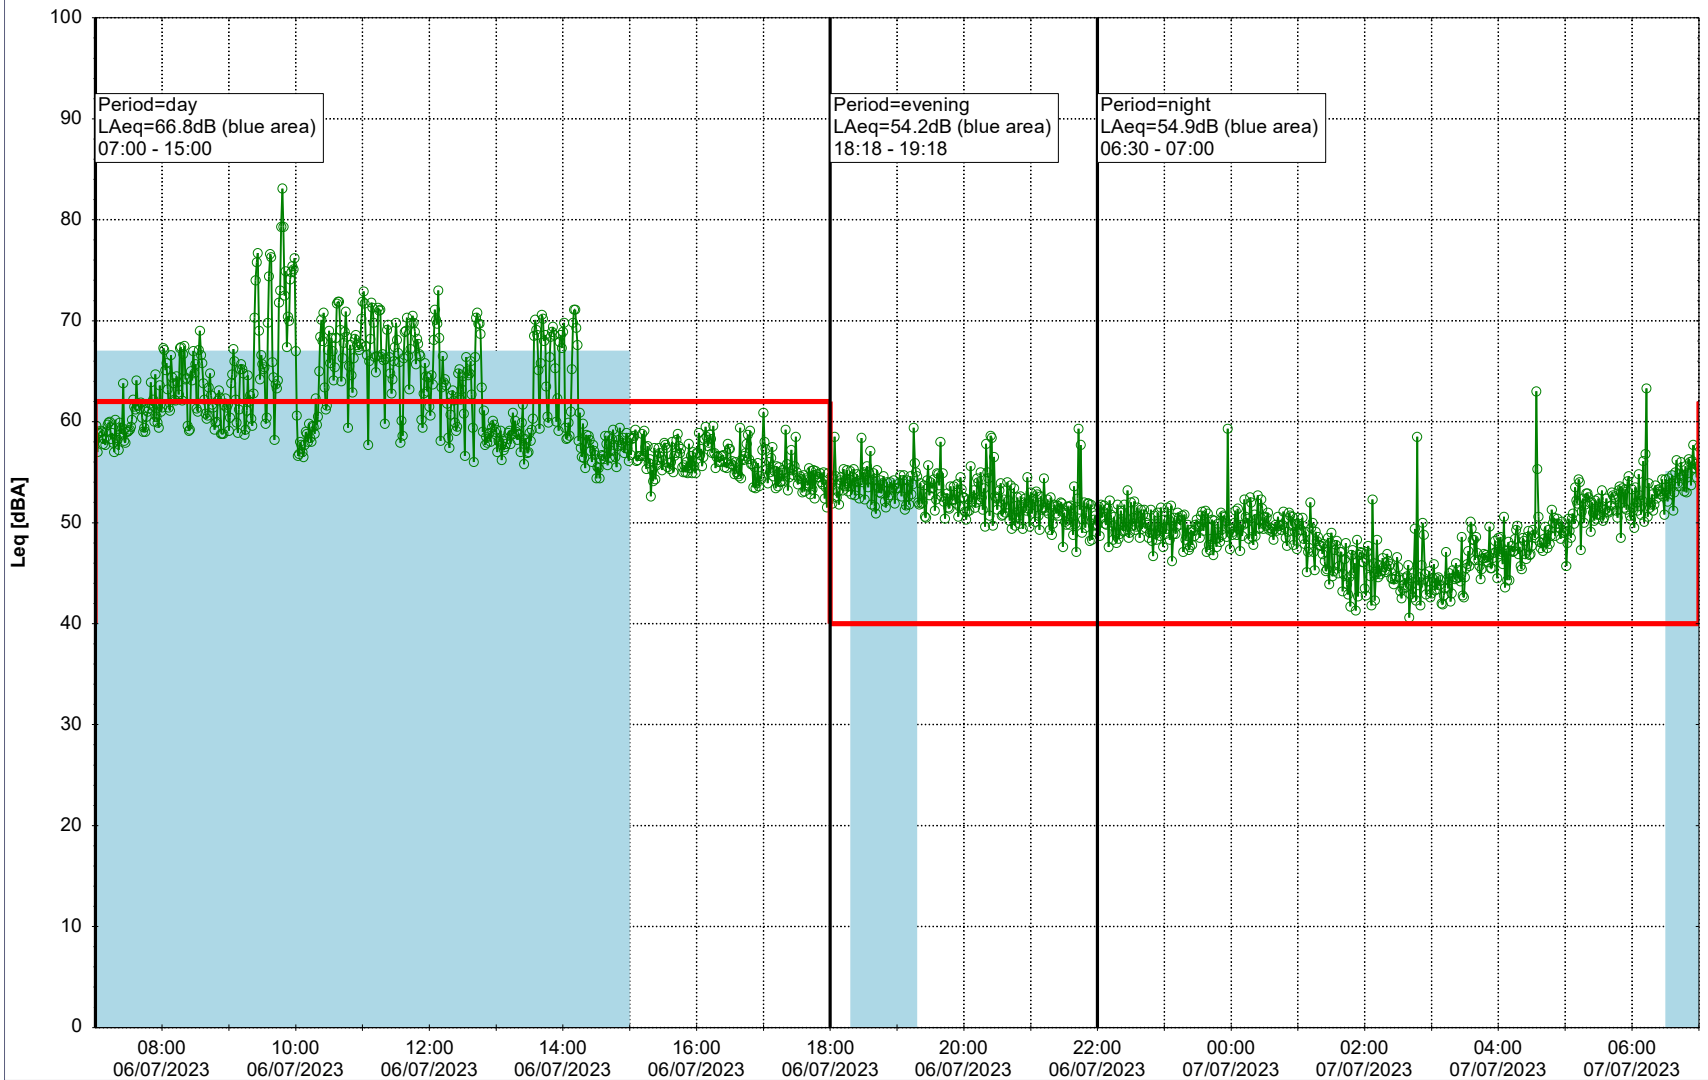

0 5 10 15 20 [m]

Remarks

...

Noise Time Related Diagram

06/07/2023
07/07/2023

○○○○ SLU_NS01

Project: Kronos Sydhavnen
Construction: Sluseholmen
Location: N-V

Plan View

Remarks

...

Noise Time Related Diagram

07/07/2023
08/07/2023

SLU_NS01

Project: Kronos Sydhavnen
Construction: Sluseholmen
Location: N-V

Plan View

0 5 10 15 20 [m]

Remarks

...

Noise Time Related Diagram

08/07/2023
09/07/2023

○○○○ SLU_NS01

Project: Kronos Sydhavnen
Construction: Sluseholmen
Location: N-V

Plan View

0 5 10 15 20 [m]