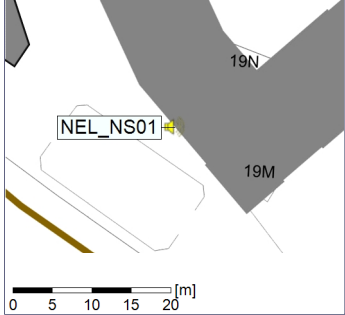

Project: Kronos Sydhavnen
Construction: Ny Ellebjerg
Location: N-V

18/07/2022
19/07/2022

Plan View

Remarks

...

Noise Time Related Diagram

○○○ NEL_NS01

Project: Kronos Sydhavnen
Construction: Ny Ellebjerg
Location: N-V

Plan View

Remarks

...

Noise Time Related Diagram

19/07/2022
20/07/2022

○ NEL_NS01

Project: Kronos Sydhavnen
Construction: Ny Ellebjerg
Location: N-V

Plan View