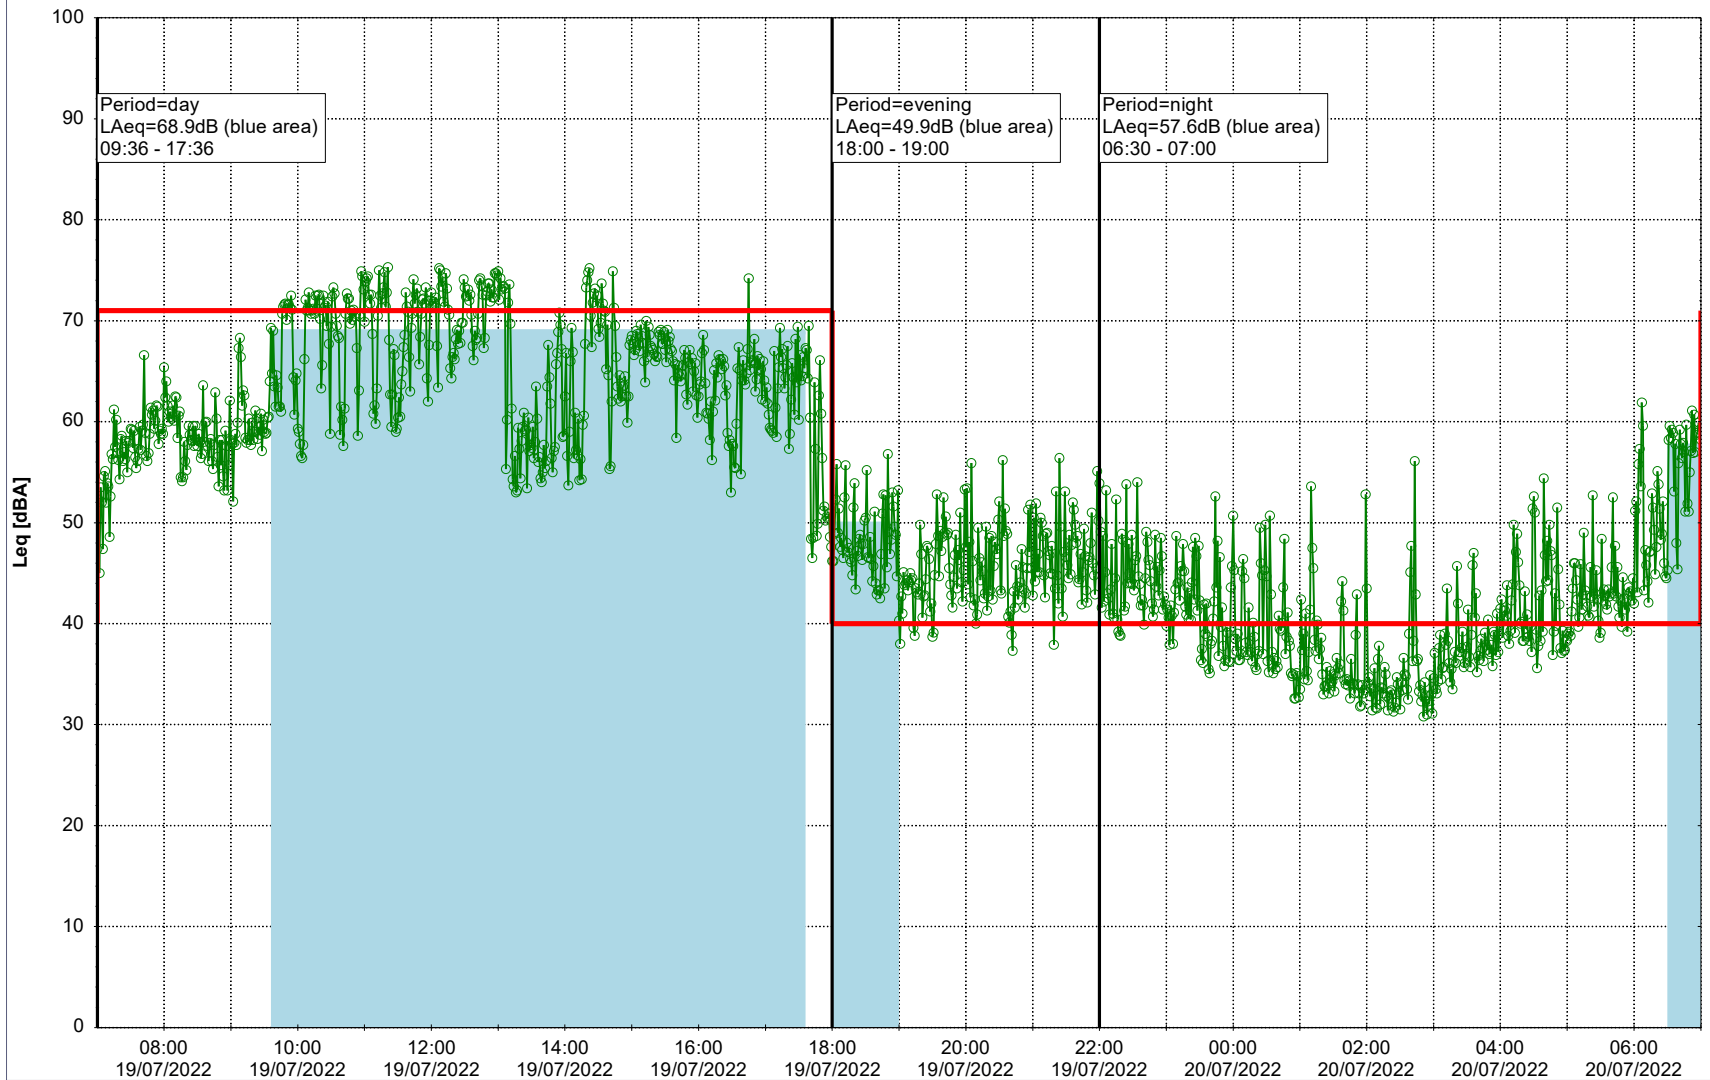

Plan View

Remarks

...

Noise Time Related Diagram

19/07/2022
20/07/2022

○ NEL_NS01

Project: Kronos Sydhavnen
Construction: Ny Ellebjerg
Location: N-V

Plan View

Remarks

...

Noise Time Related Diagram

20/07/2022
21/07/2022

○ ○ ○ ○ NEL_NS01

Project: Kronos Sydhavnen
Construction: Ny Ellebjerg
Location: N-V

Plan View

Remarks

...

Noise Time Related Diagram

21/07/2022
22/07/2022

○ NEL_NS01

Project: Kronos Sydhavnen
Construction: Ny Ellebjerg
Location: N-V

Plan View

Remarks

...

Noise Time Related Diagram

○○○ NEL_NS01

Project: Kronos Sydhavnen
Construction: Ny Ellebjerg
Location: N-V

Plan View

Remarks

...

Noise Time Related Diagram

24/07/2022
25/07/2022