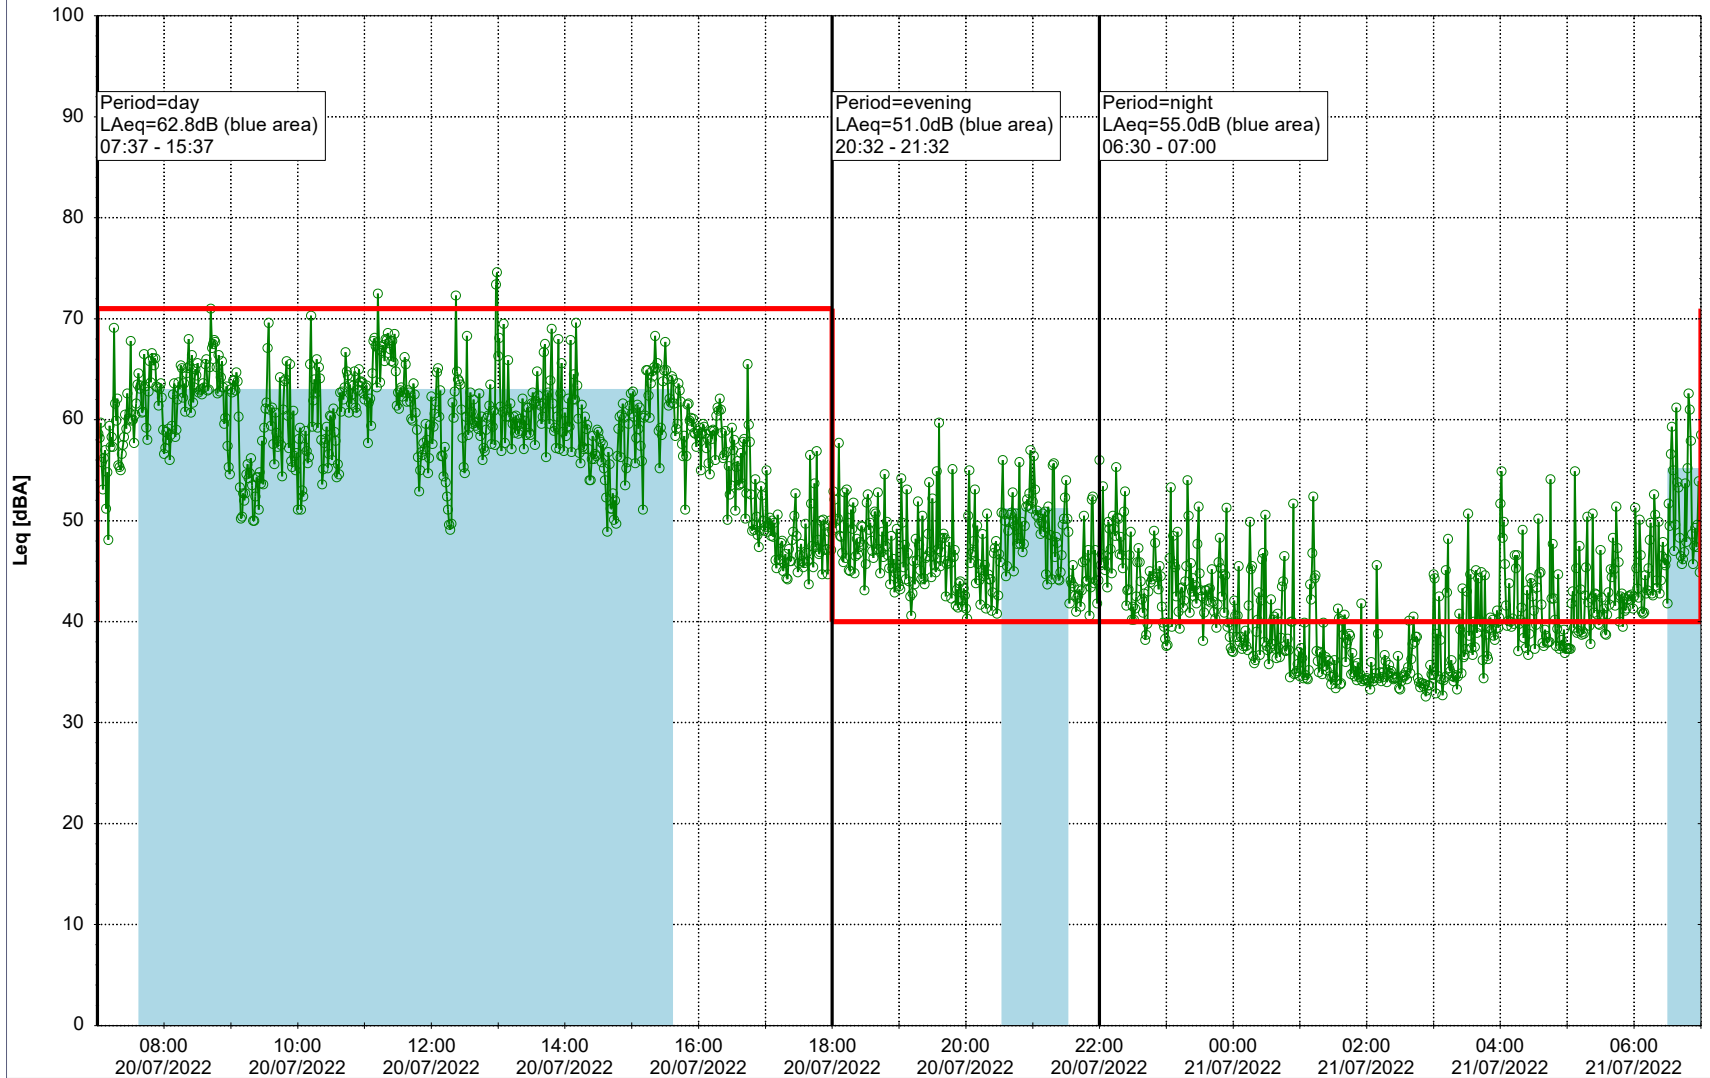

Plan View

Remarks

...

Noise Time Related Diagram

19/07/2022
20/07/2022

○ NEL_NS01

Project: Kronos Sydhavnen
Construction: Ny Ellebjerg
Location: N-V

Plan View

Remarks

...

Noise Time Related Diagram

20/07/2022
21/07/2022

○ ○ ○ ○ NEL_NS01

Project: Kronos Sydhavnen
Construction: Ny Ellebjerg
Location: N-V

Plan View

Remarks

...

Noise Time Related Diagram

21/07/2022
22/07/2022

○ NEL_NS01

Project: Kronos Sydhavnen
Construction: Ny Ellebjerg
Location: N-V

Plan View

Remarks

...

Noise Time Related Diagram

○○○ NEL_NS01

Project: Kronos Sydhavnen
Construction: Ny Ellebjerg
Location: N-V

Plan View

Remarks

...

Noise Time Related Diagram

24/07/2022
25/07/2022