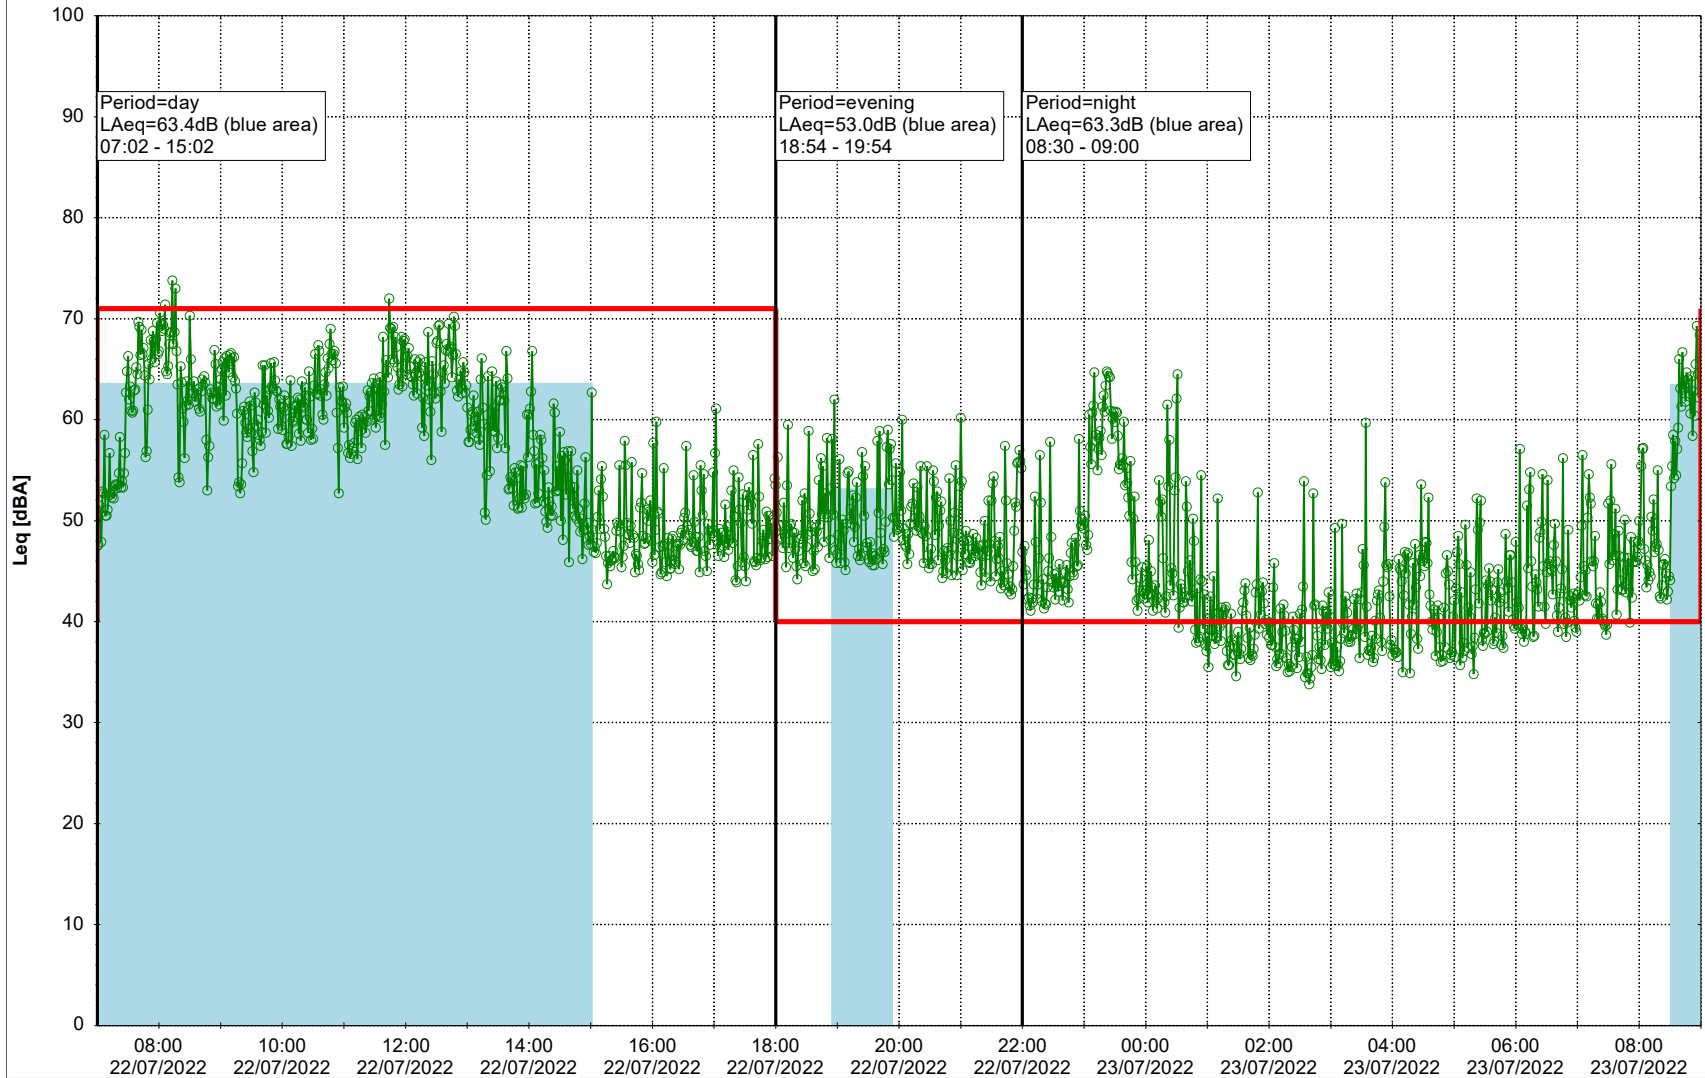

...

Noise Time Related Diagram

21/07/2022
22/07/2022

○ NEL_NS01

Project: Kronos Sydhavnen
Construction: Ny Ellebjerg
Location: N-V

Plan View

Remarks

...

Noise Time Related Diagram

22/07/2022
23/07/2022

○ ○ ○ ○ NEL_NS01

Project: Kronos Sydhavnen
Construction: Ny Ellebjerg
Location: N-V

23/07/2022
24/07/2022

Plan View

Remarks

...

Noise Time Related Diagram

○○○ NEL_NS01

Project: Kronos Sydhavnen
Construction: Ny Ellebjerg
Location: N-V

Plan View

Remarks

...

Noise Time Related Diagram

24/07/2022
25/07/2022