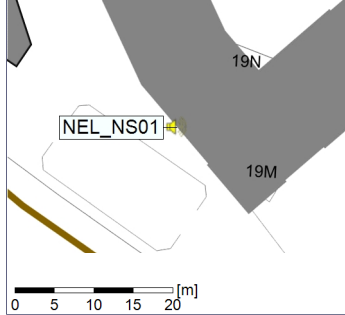

Noise Time Related Diagram

○○○ NEL_NS01

Project: Kronos Sydhavnen
Construction: Ny Ellebjerg
Location: N-V

Plan View

Remarks

...

Noise Time Related Diagram

24/07/2022
25/07/2022