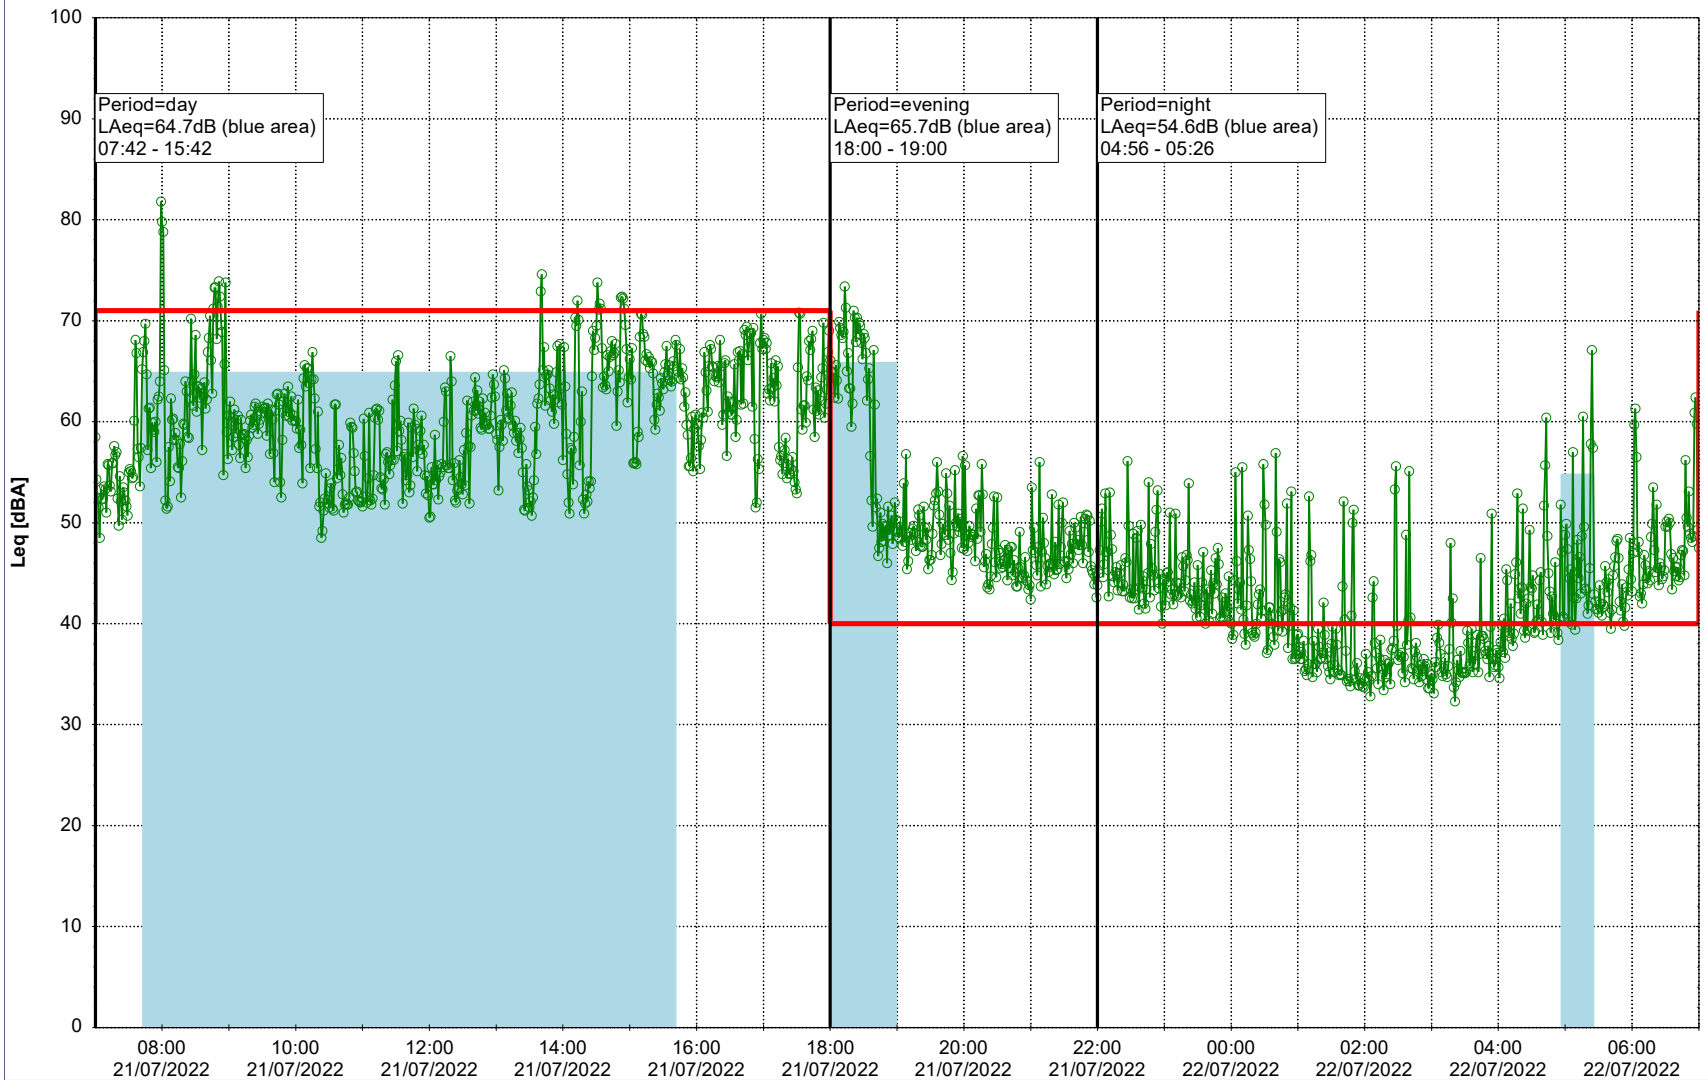

Remarks

...

Noise Time Related Diagram

20/07/2022
21/07/2022

○ ○ ○ ○ NEL_NS01

Project: Kronos Sydhavnen
Construction: Ny Ellebjerg
Location: N-V

Plan View

Remarks

...

Noise Time Related Diagram

21/07/2022
22/07/2022

○ NEL_NS01

Project: Kronos Sydhavnen
Construction: Ny Ellebjerg
Location: N-V

Plan View

Remarks

...

Noise Time Related Diagram

22/07/2022
23/07/2022

○ ○ ○ ○ NEL_NS01

Project: Kronos Sydhavnen
Construction: Ny Ellebjerg
Location: N-V

23/07/2022
24/07/2022

Plan View

Remarks

...

Noise Time Related Diagram

○○○ NEL_NS01

Project: Kronos Sydhavnen
Construction: Ny Ellebjerg
Location: N-V

Plan View

Remarks

...

Noise Time Related Diagram

24/07/2022
25/07/2022