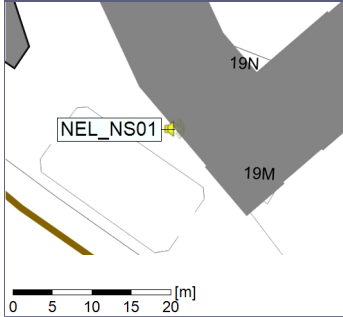

Plan View

Remarks

...

Noise Time Related Diagram

19/07/2022
20/07/2022

○ NEL_NS01

Project: Kronos Sydhavnen
Construction: Ny Ellebjerg
Location: N-V

Plan View