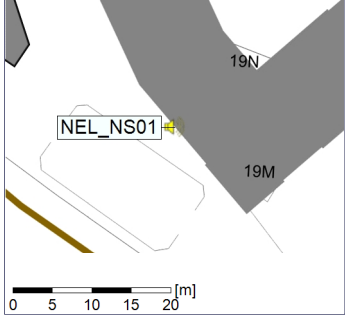

...

Noise Time Related Diagram

21/07/2022
22/07/2022

○ NEL_NS01

Project: Kronos Sydhavnen
Construction: Ny Ellebjerg
Location: N-V

Plan View

Remarks

...