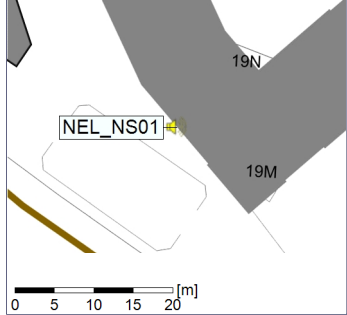

Remarks

...

Noise Time Related Diagram

20/07/2022
21/07/2022

○ ○ ○ ○ NEL_NS01

Project: Kronos Sydhavnen
Construction: Ny Ellebjerg
Location: N-V

Plan View

Remarks