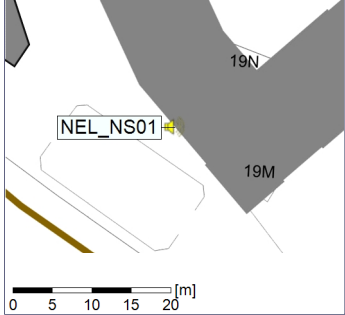

Noise Time Related Diagram

22/07/2022
23/07/2022

○ ○ ○ ○ NEL_NS01

Project: Kronos Sydhavnen
Construction: Ny Ellebjerg
Location: N-V

23/07/2022
24/07/2022

Plan View

Remarks

...

Noise Time Related Diagram

○○○ NEL_NS01

Project: Kronos Sydhavnen
Construction: Ny Ellebjerg
Location: N-V

Plan View

Remarks

...

Noise Time Related Diagram

24/07/2022
25/07/2022