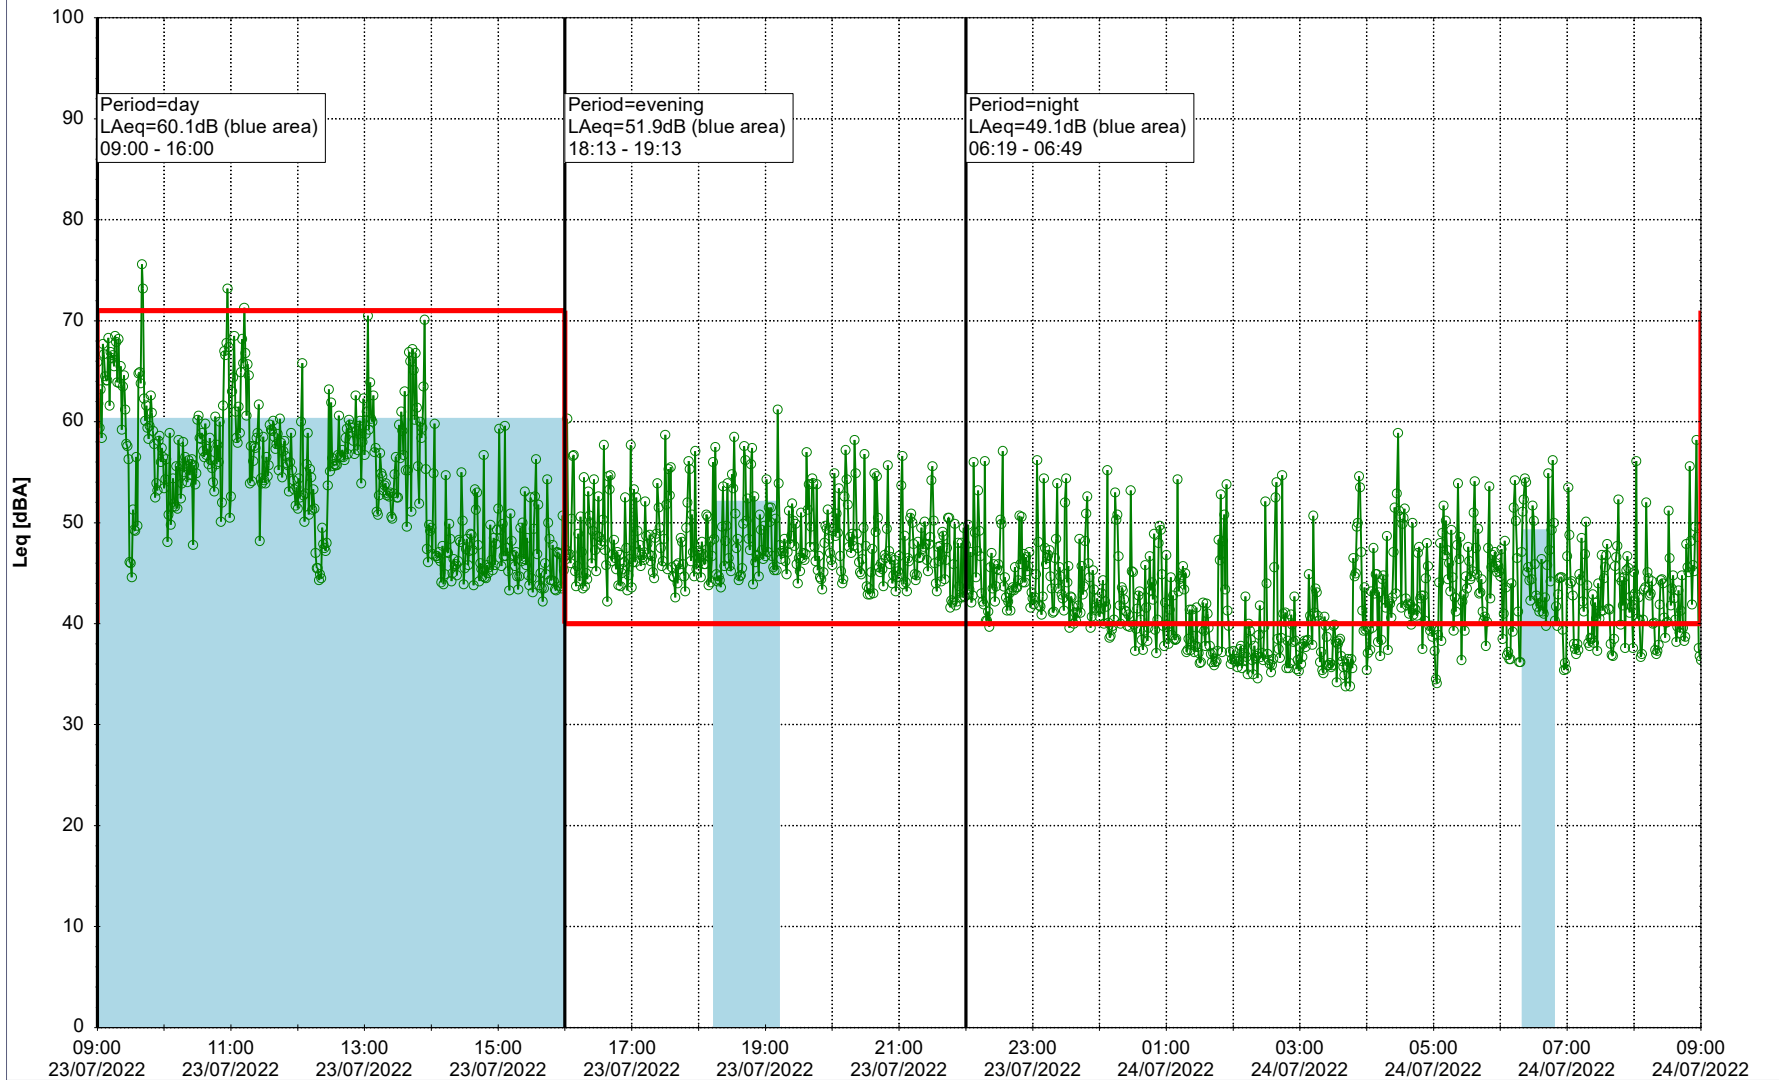

Noise Time Related Diagram

22/07/2022
23/07/2022

○ ○ ○ ○ NEL_NS01

Project: Kronos Sydhavnen
Construction: Ny Ellebjerg
Location: N-V

23/07/2022
24/07/2022

Plan View

Remarks

...

Noise Time Related Diagram

○○○ NEL_NS01

Project: Kronos Sydhavnen
Construction: Ny Ellebjerg
Location: N-V

Plan View

Remarks

...

Noise Time Related Diagram

24/07/2022
25/07/2022