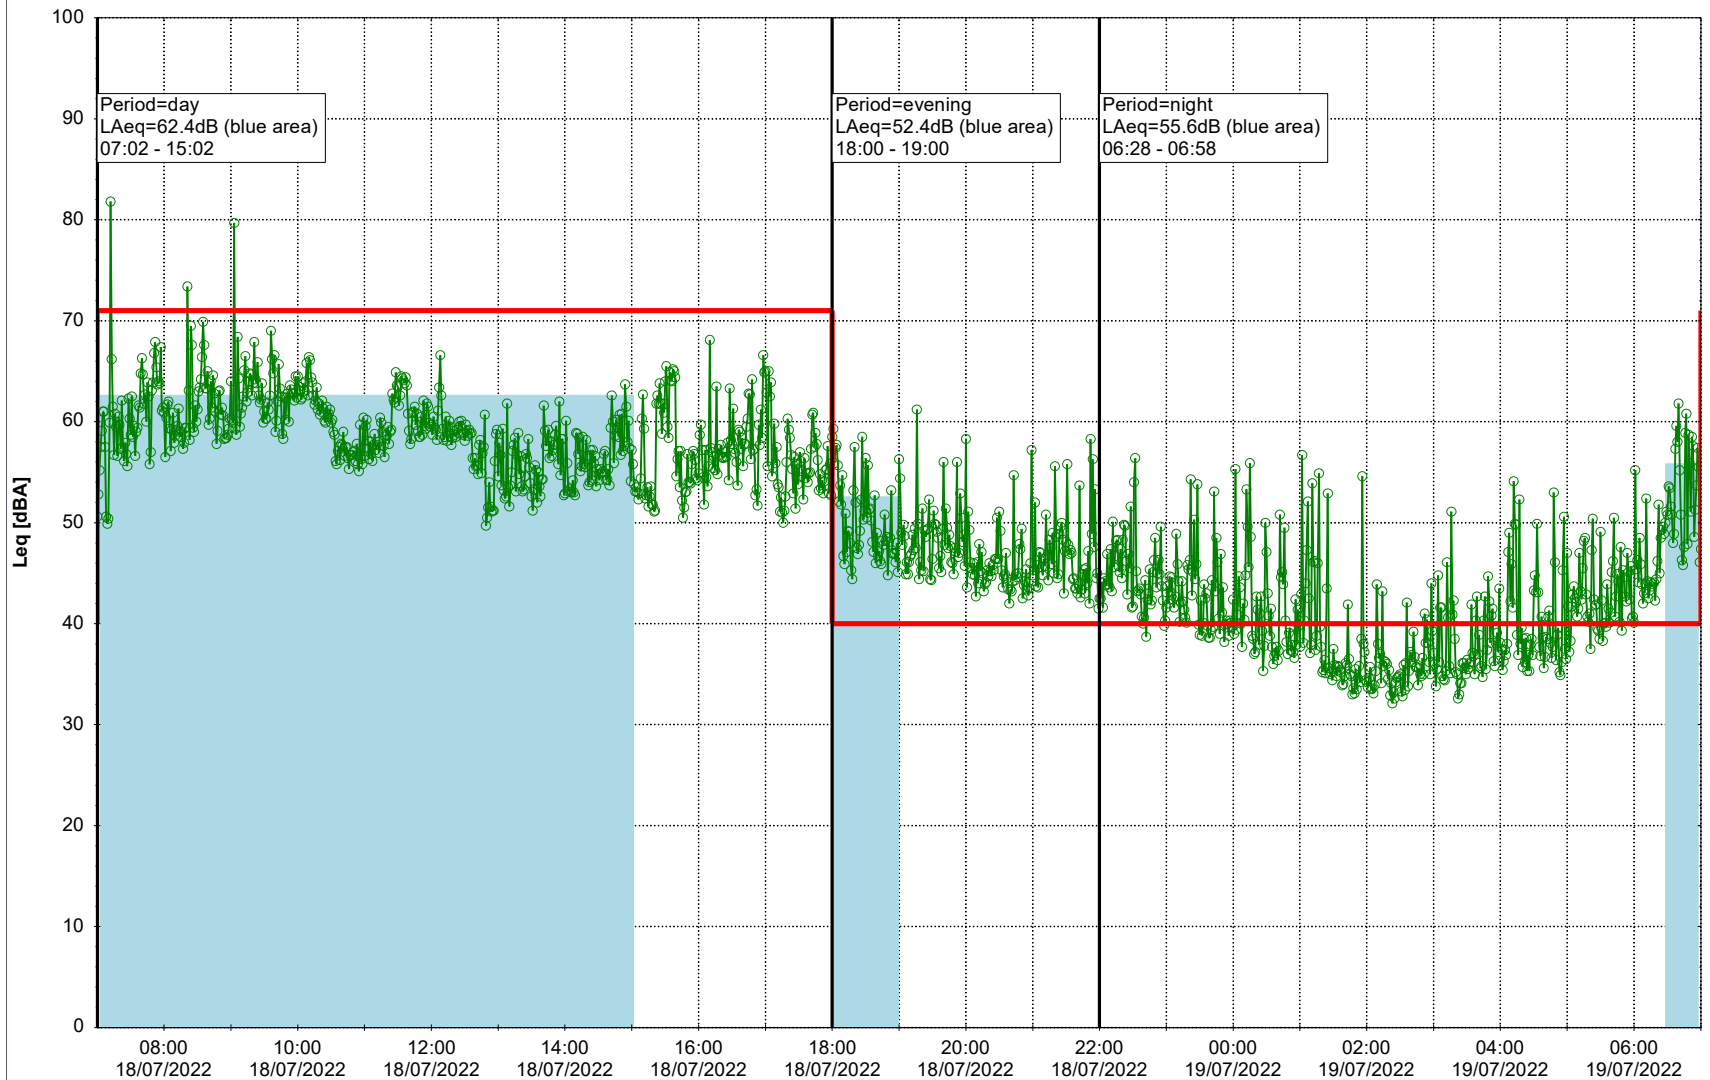

Project: Kronos Sydhavnen
Construction: Ny Ellebjerg
Location: N-V

18/07/2022
19/07/2022

Plan View

Remarks

...

Noise Time Related Diagram

○○○ NEL_NS01

Project: Kronos Sydhavnen
Construction: Ny Ellebjerg
Location: N-V

Plan View

Remarks

...

Noise Time Related Diagram

19/07/2022
20/07/2022

○ NEL_NS01

Project: Kronos Sydhavnen
Construction: Ny Ellebjerg
Location: N-V

Plan View

Remarks

...

Noise Time Related Diagram

20/07/2022
21/07/2022

○ ○ ○ ○ NEL_NS01

Project: Kronos Sydhavnen
Construction: Ny Ellebjerg
Location: N-V

Plan View

Remarks

Noise Time Related Diagram

○○○ NEL_NS01

Project: Kronos Sydhavnen
Construction: Ny Ellebjerg
Location: N-V

Plan View

Remarks

...

Noise Time Related Diagram

24/07/2022
25/07/2022