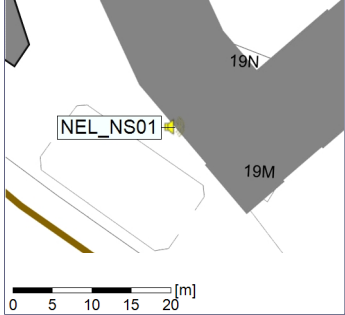

Plan View

Remarks

...

Noise Time Related Diagram

19/07/2022
20/07/2022

○ NEL_NS01

Project: Kronos Sydhavnen
Construction: Ny Ellebjerg
Location: N-V

Plan View