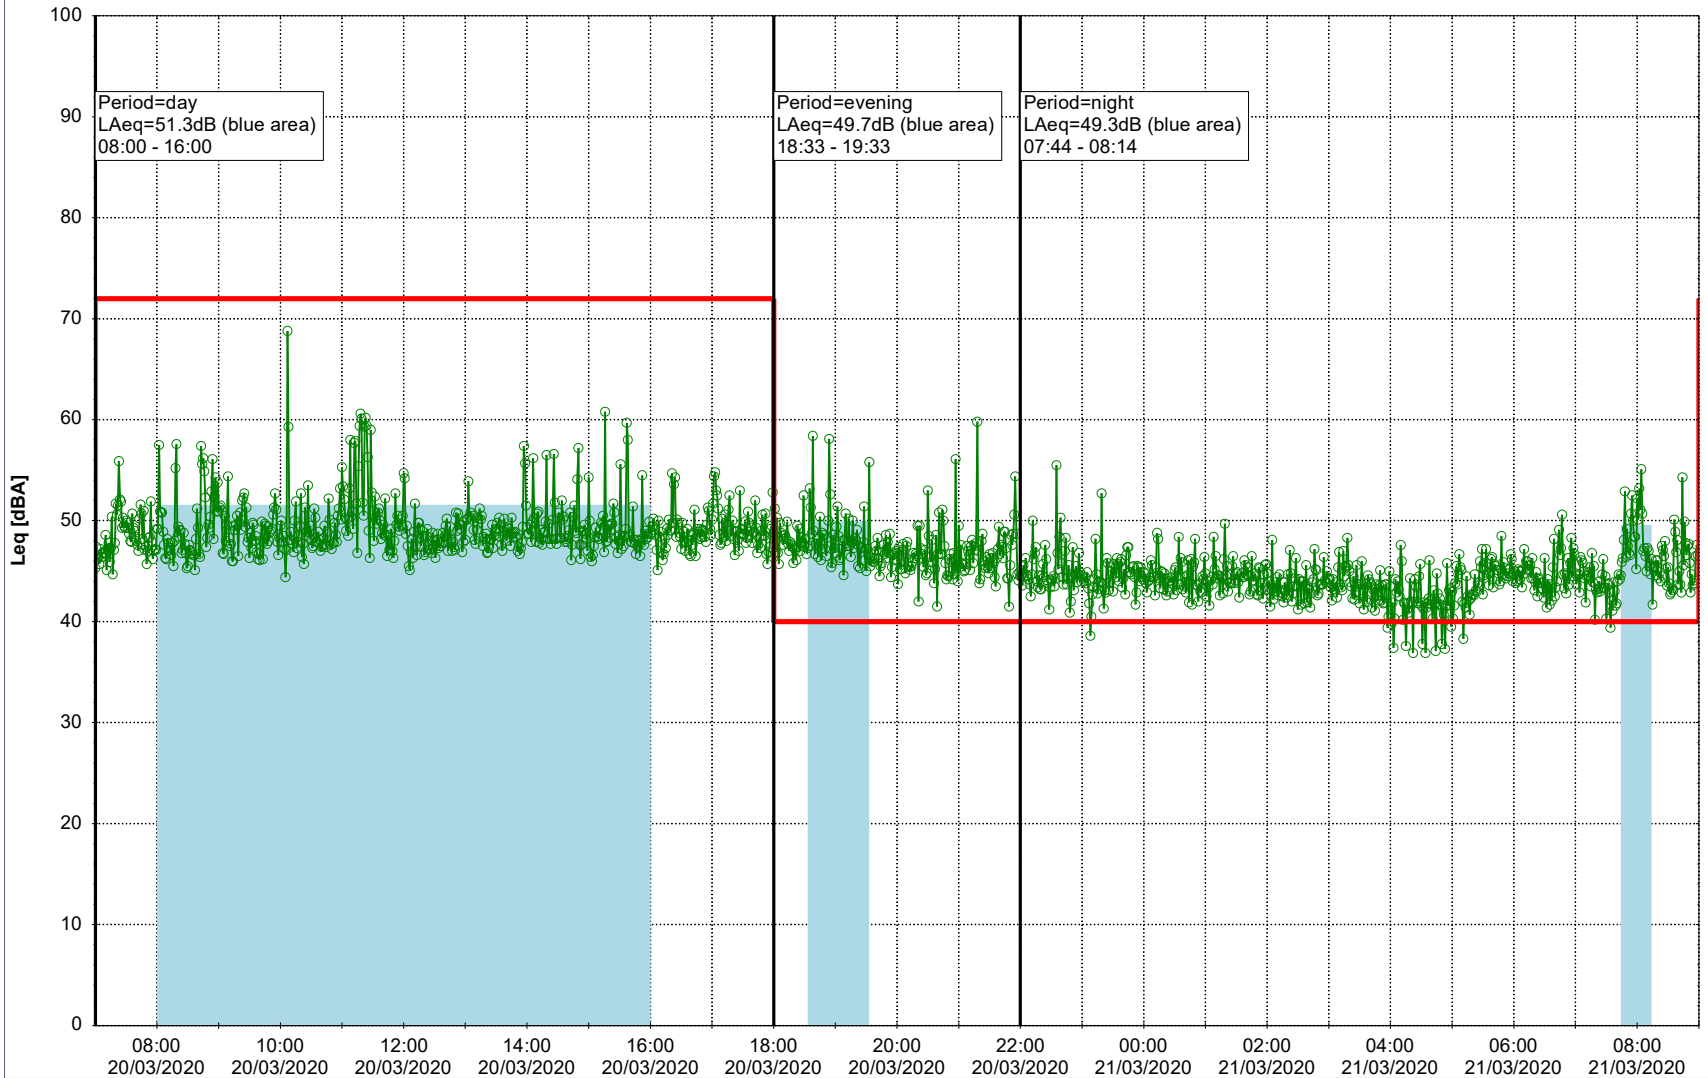

Noise Time Related Diagram

20/03/2020
21/03/2020

○○○○ MOP_NS01