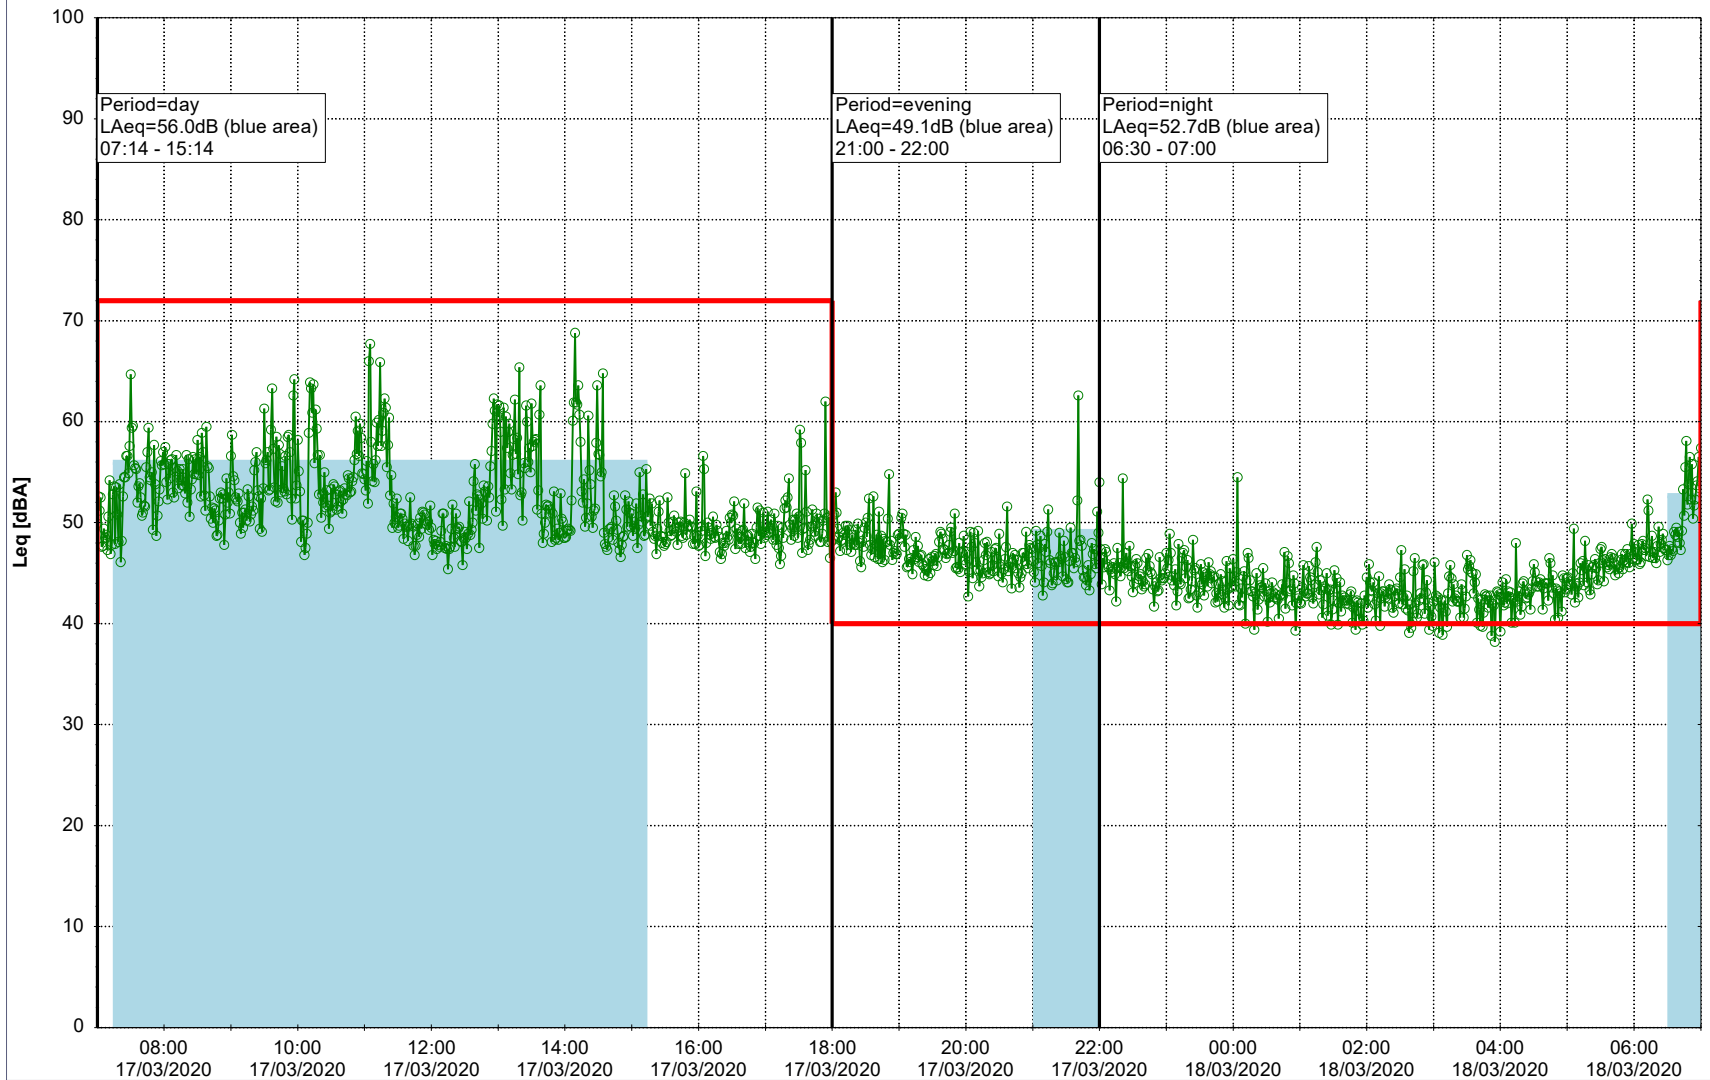

Noise Time Related Diagram

17/03/2020
18/03/2020

○○○○ MOP_NS01