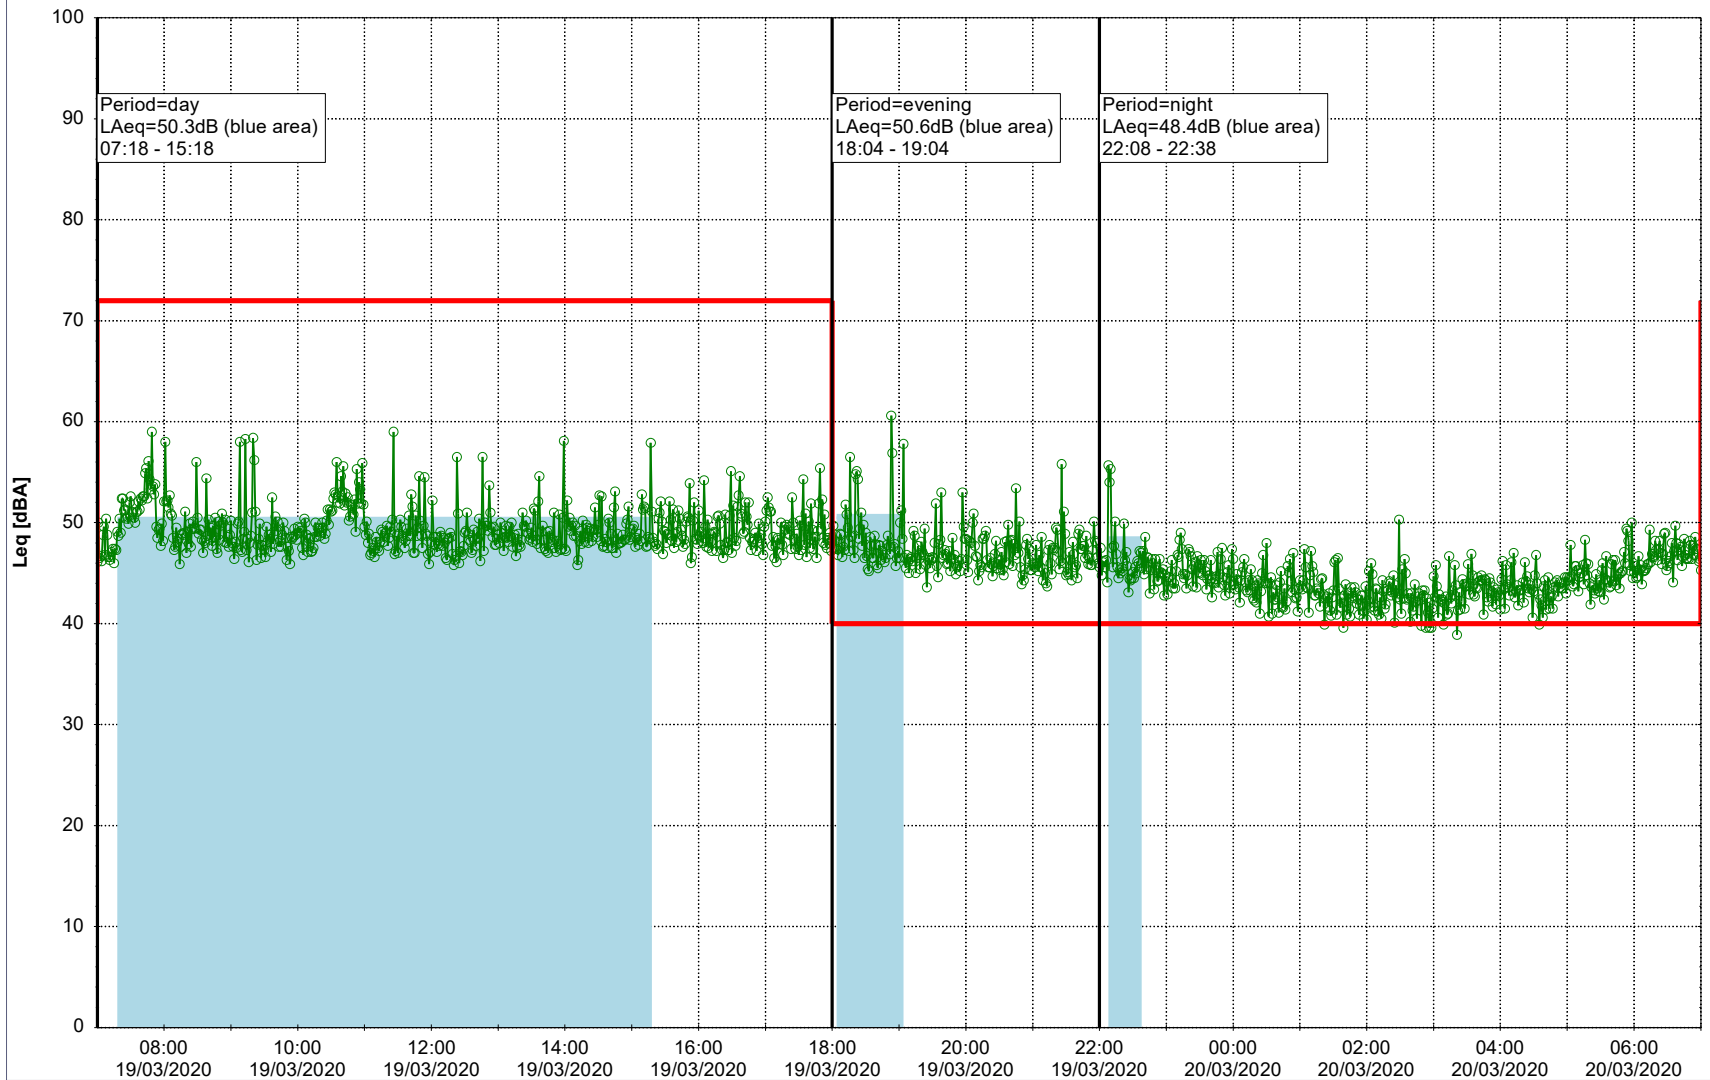

Noise Time Related Diagram

○○○○ MOP_NS01