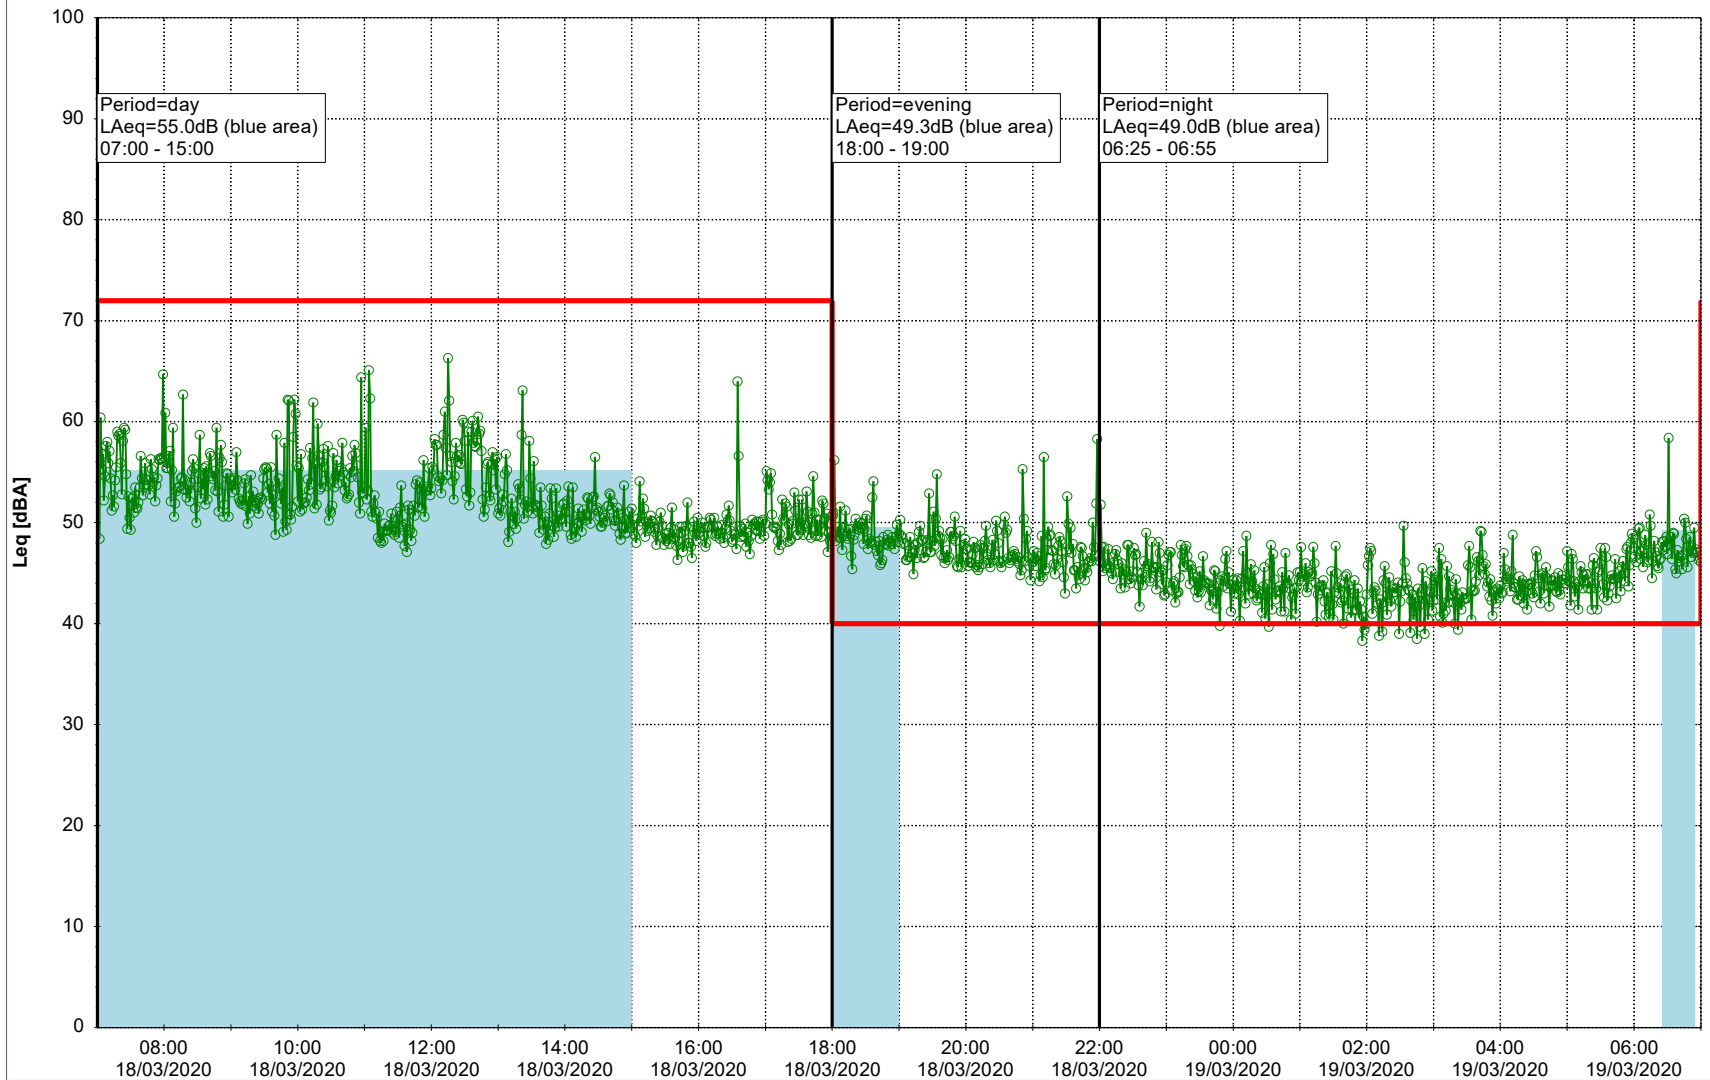

Noise Time Related Diagram

18/03/2020
19/03/2020

○○○○ MOP_NS01