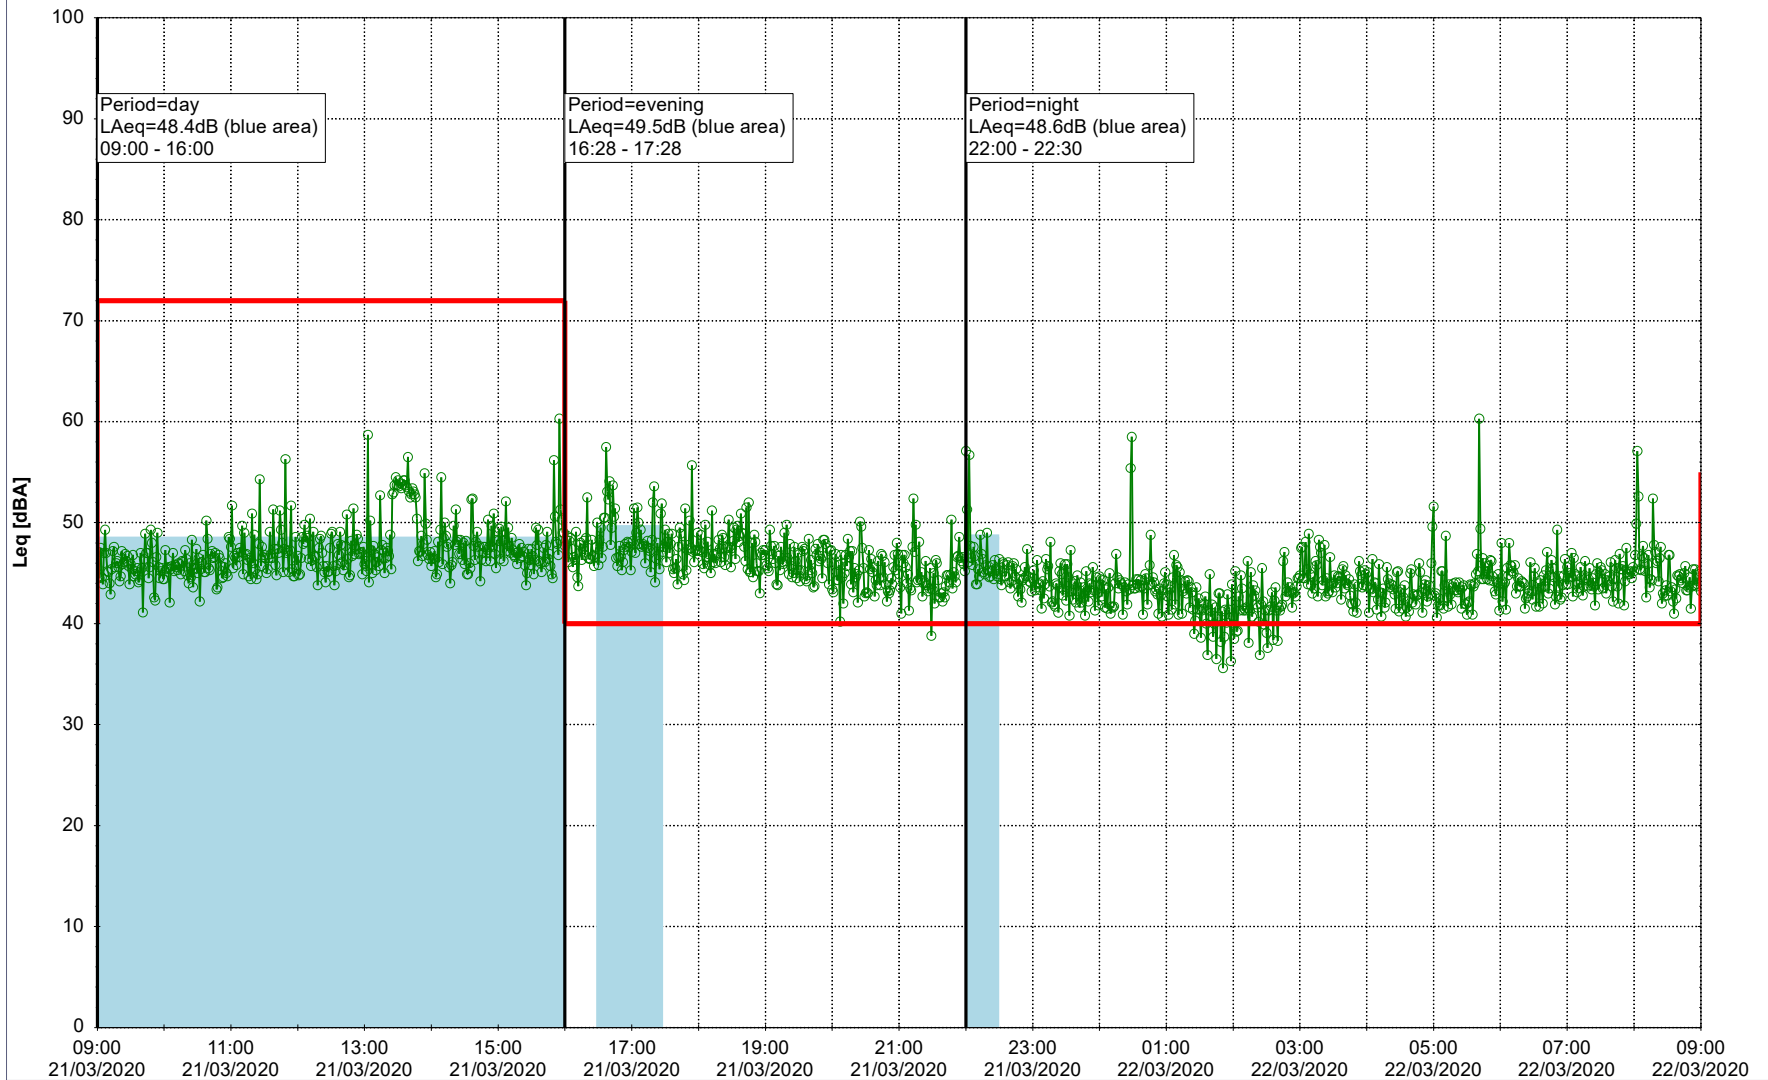

Noise Time Related Diagram

21/03/2020
22/03/2020

○○○○ MOP_NS01