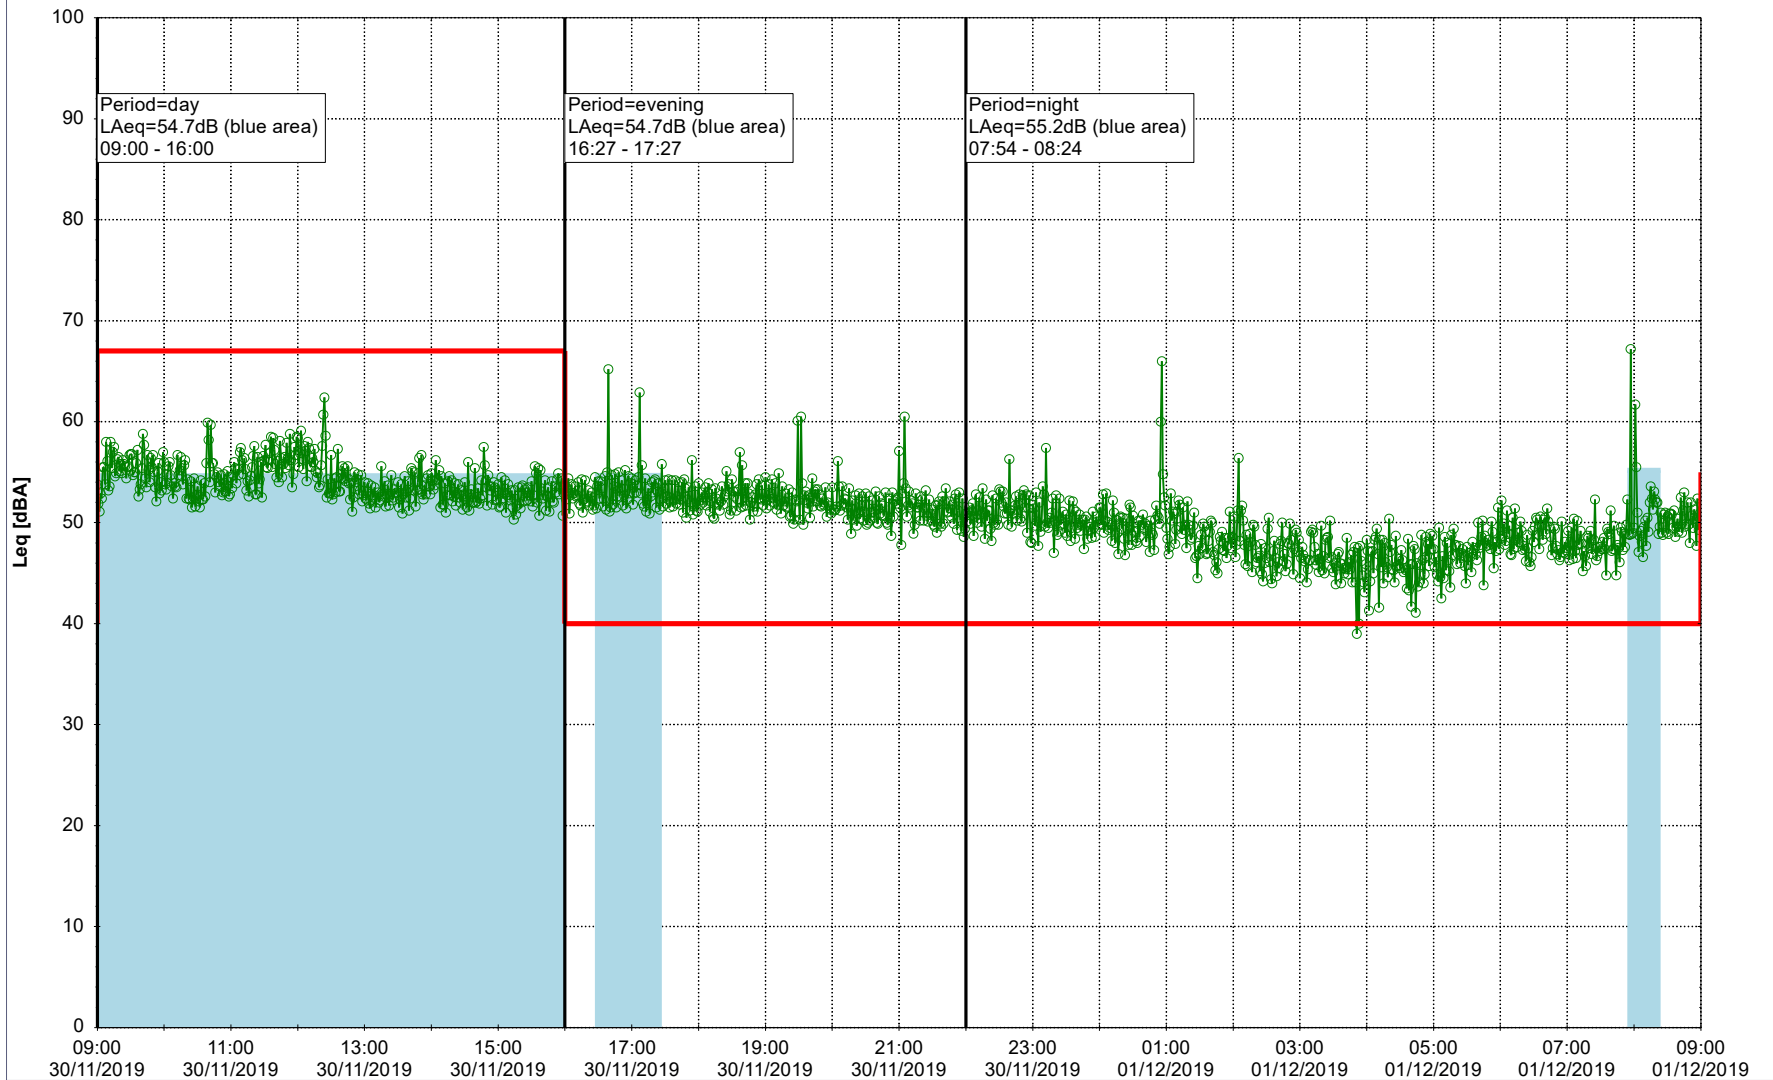

Noise Time Related Diagram

29/11/2019
30/11/2019

○○○○ SLU_NS01

Project: Kronos Sydhavnen
Construction: Sluseholmen
Location: N-V

Plan View

Remarks

...

Noise Time Related Diagram

30/11/2019
01/12/2019

○○○ SLU_NS01

Project: Kronos Sydhavnen
Construction: Sluseholmen
Location: N-V

Plan View

Remarks

...

Noise Time Related Diagram

01/12/2019
02/12/2019