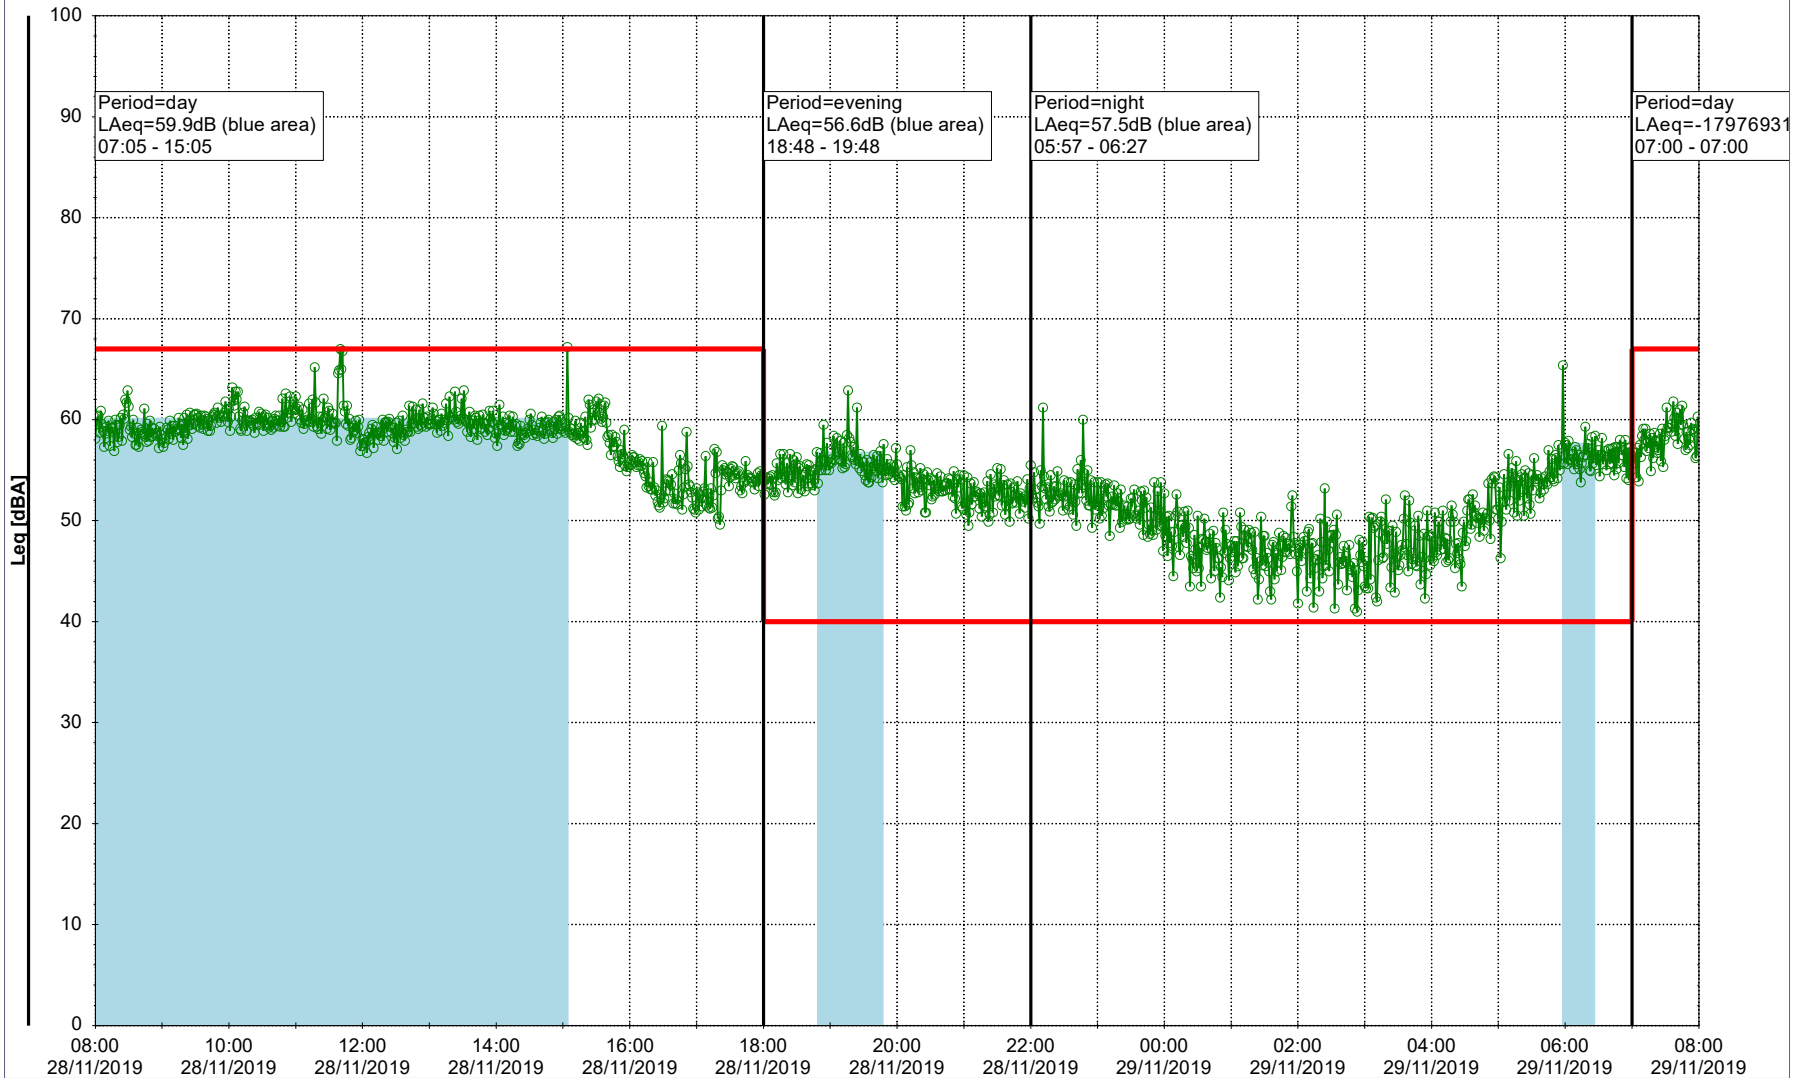

Remarks

...

Noise Time Related Diagram

27/11/2019
28/11/2019

SLU_NS01

Project: Kronos Sydhavnen
Construction: Sluseholmen
Location: N-V

Plan View

Remarks

...

Noise Time Related Diagram

28/11/2019
29/11/2019

○○○ SLU_NS01

Project: Kronos Sydhavnen
Construction: Sluseholmen
Location: N-V

Plan View

Remarks

...

Noise Time Related Diagram

29/11/2019
30/11/2019

○○○○ SLU_NS01

Project: Kronos Sydhavnen
Construction: Sluseholmen
Location: N-V

Plan View

Remarks

...

Noise Time Related Diagram

30/11/2019
01/12/2019

○○○ SLU_NS01

Project: Kronos Sydhavnen
Construction: Sluseholmen
Location: N-V

Plan View

Remarks

...

Noise Time Related Diagram

01/12/2019
02/12/2019