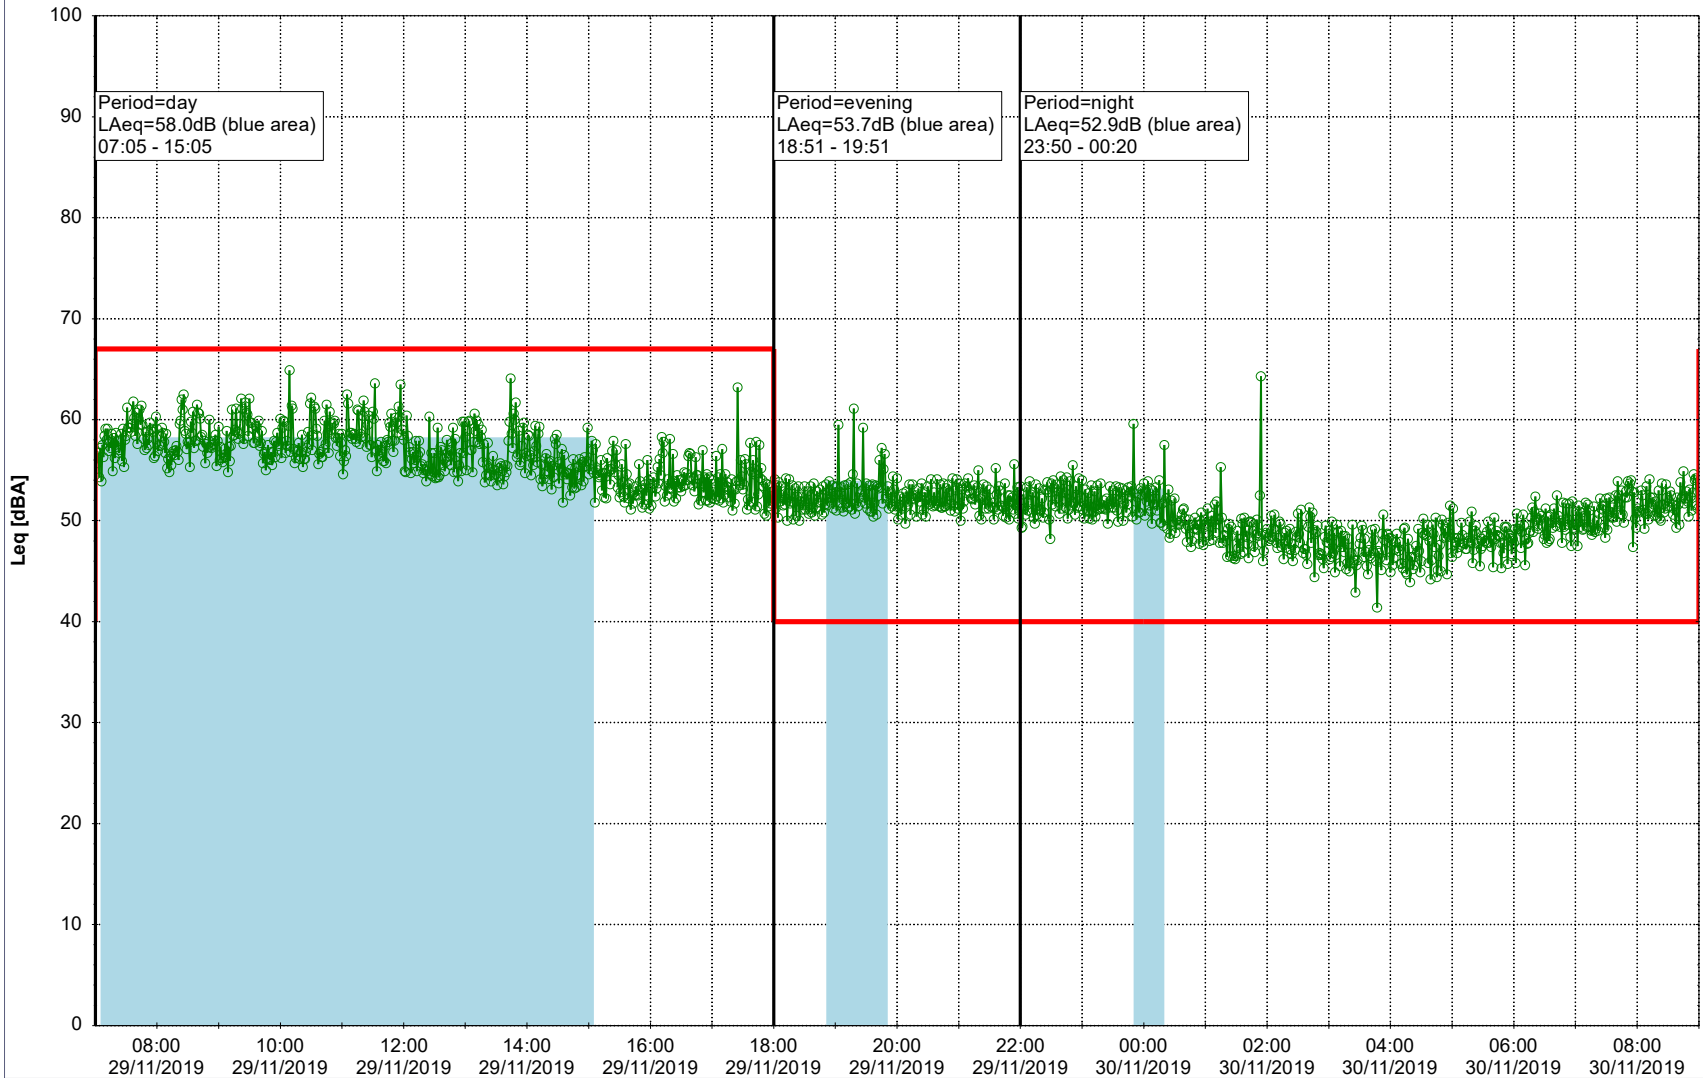

...

Noise Time Related Diagram

28/11/2019
29/11/2019

○○○ SLU_NS01

Project: Kronos Sydhavnen
Construction: Sluseholmen
Location: N-V

Plan View

Remarks

...

Noise Time Related Diagram

29/11/2019
30/11/2019

○○○○ SLU_NS01

Project: Kronos Sydhavnen
Construction: Sluseholmen
Location: N-V

Plan View

Remarks

...

Noise Time Related Diagram

30/11/2019
01/12/2019

○○○ SLU_NS01

Project: Kronos Sydhavnen
Construction: Sluseholmen
Location: N-V

Plan View

Remarks

...

Noise Time Related Diagram

01/12/2019
02/12/2019