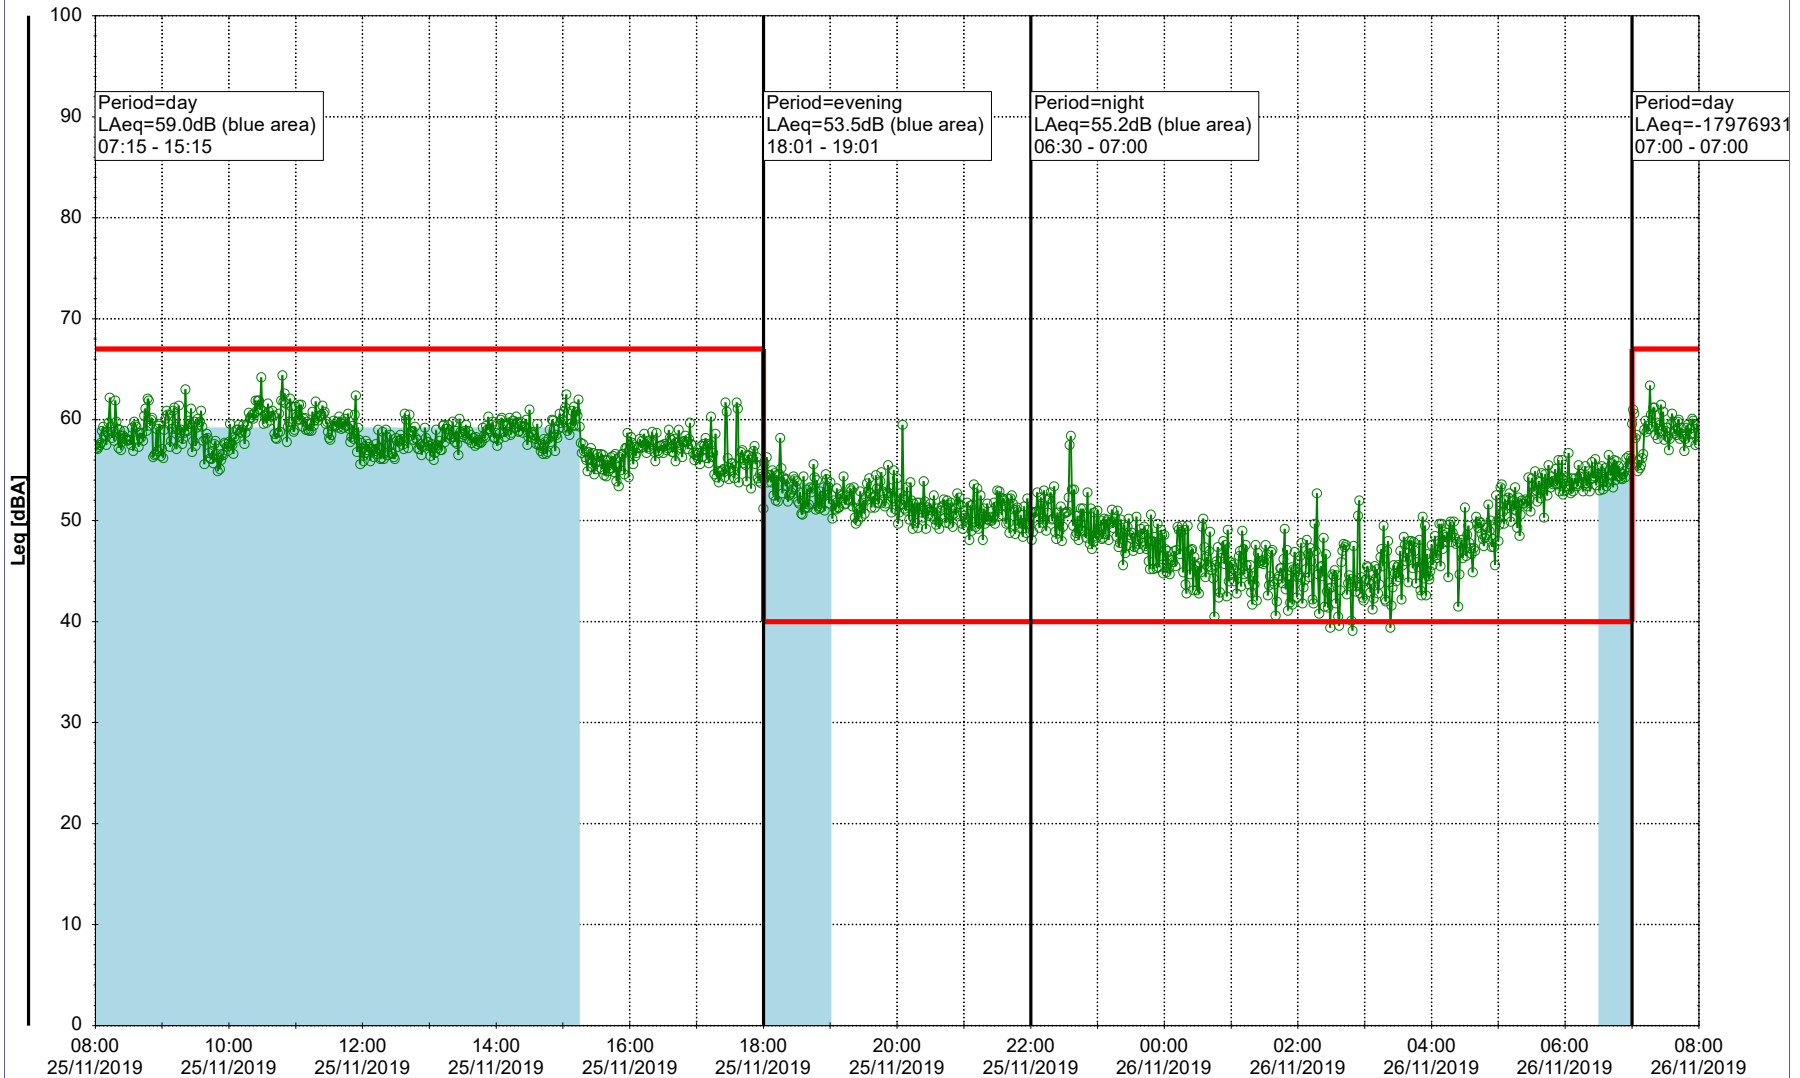

Project: Kronos Sydhavnen
Construction: Sluseholmen
Location: N-V

Plan View

Remarks

...

Noise Time Related Diagram

25/11/2019
26/11/2019

○○○○ SLU_NS01

Project: Kronos Sydhavnen
Construction: Sluseholmen
Location: N-V

Plan View

Remarks

...

Noise Time Related Diagram

26/11/2019
27/11/2019

○○○ SLU_NS01

Project: Kronos Sydhavnen
Construction: Sluseholmen
Location: N-V

Plan View

Remarks

...

Noise Time Related Diagram

27/11/2019
28/11/2019

SLU_NS01

Project: Kronos Sydhavnen
Construction: Sluseholmen
Location: N-V

Plan View

Remarks

...

Noise Time Related Diagram

28/11/2019
29/11/2019

○○○ SLU_NS01

Project: Kronos Sydhavnen
Construction: Sluseholmen
Location: N-V

Plan View

Remarks

...