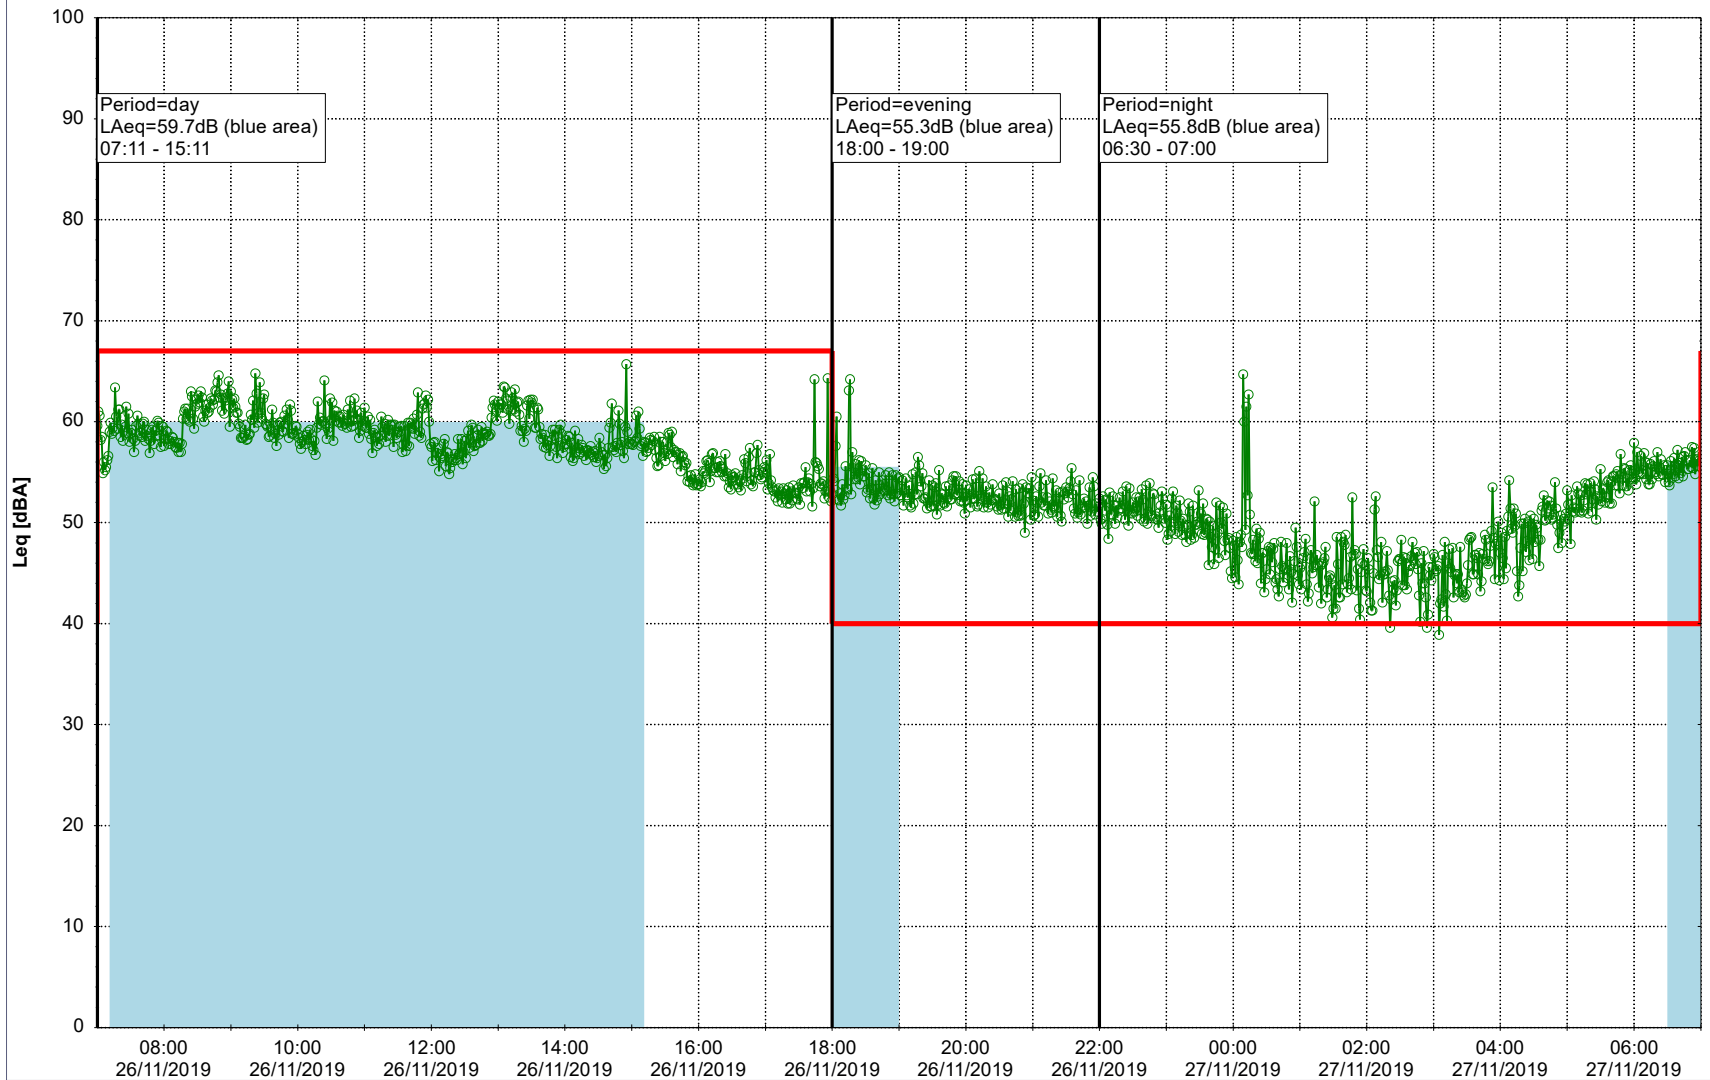

Plan View

Remarks

...

Noise Time Related Diagram

26/11/2019
27/11/2019

○○○ SLU_NS01

Project: Kronos Sydhavnen
Construction: Sluseholmen
Location: N-V

Plan View

Remarks

...

Noise Time Related Diagram

27/11/2019
28/11/2019

SLU_NS01

Project: Kronos Sydhavnen
Construction: Sluseholmen
Location: N-V

Plan View

Remarks

...

Noise Time Related Diagram

28/11/2019
29/11/2019

○○○ SLU_NS01

Project: Kronos Sydhavnen
Construction: Sluseholmen
Location: N-V

Plan View

Remarks

...

Noise Time Related Diagram

29/11/2019
30/11/2019

○○○○ SLU_NS01

Project: Kronos Sydhavnen
Construction: Sluseholmen
Location: N-V

Plan View

Remarks

...

Noise Time Related Diagram