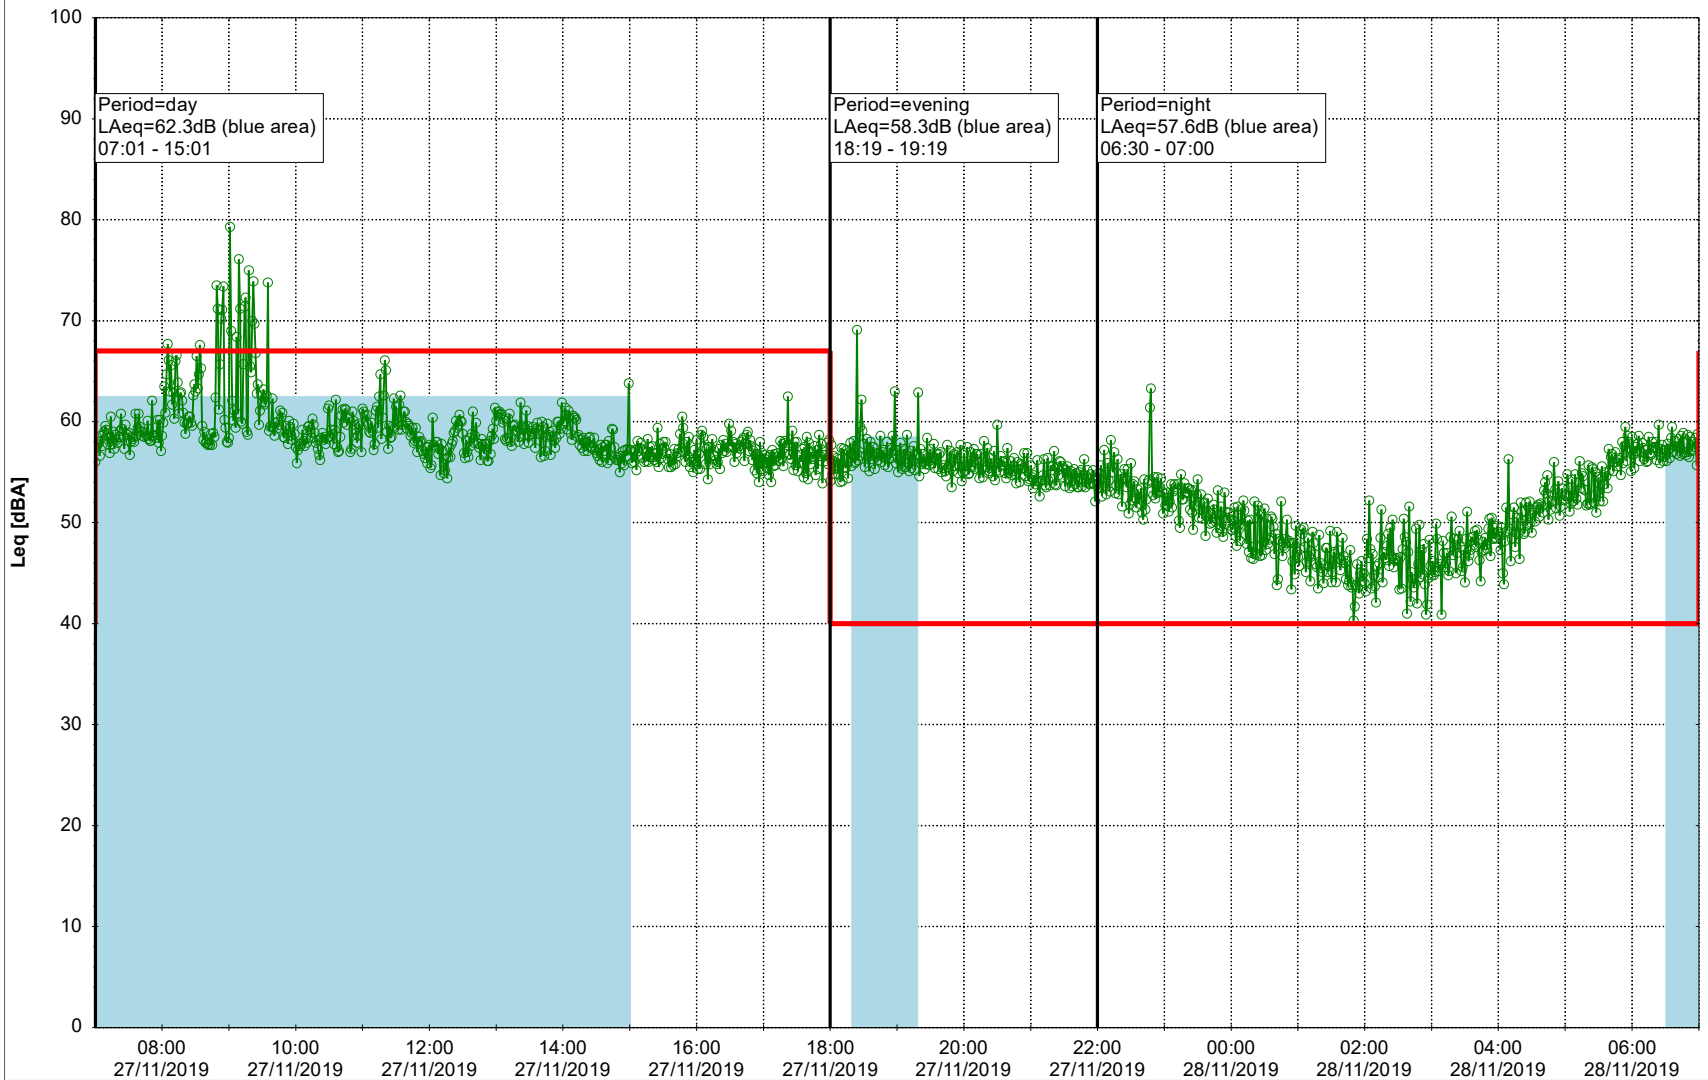

Plan View

Remarks

...

Noise Time Related Diagram

26/11/2019
27/11/2019

○○○ SLU_NS01

Project: Kronos Sydhavnen
Construction: Sluseholmen
Location: N-V

Plan View

Remarks

...

Noise Time Related Diagram

27/11/2019
28/11/2019

SLU_NS01

Project: Kronos Sydhavnen
Construction: Sluseholmen
Location: N-V

Plan View

Remarks

...

Noise Time Related Diagram

28/11/2019
29/11/2019

○○○ SLU_NS01

Project: Kronos Sydhavnen
Construction: Sluseholmen
Location: N-V

Plan View

Remarks

...

Noise Time Related Diagram

29/11/2019
30/11/2019

○○○○ SLU_NS01

Project: Kronos Sydhavnen
Construction: Sluseholmen
Location: N-V

Plan View

Remarks

...

Noise Time Related Diagram