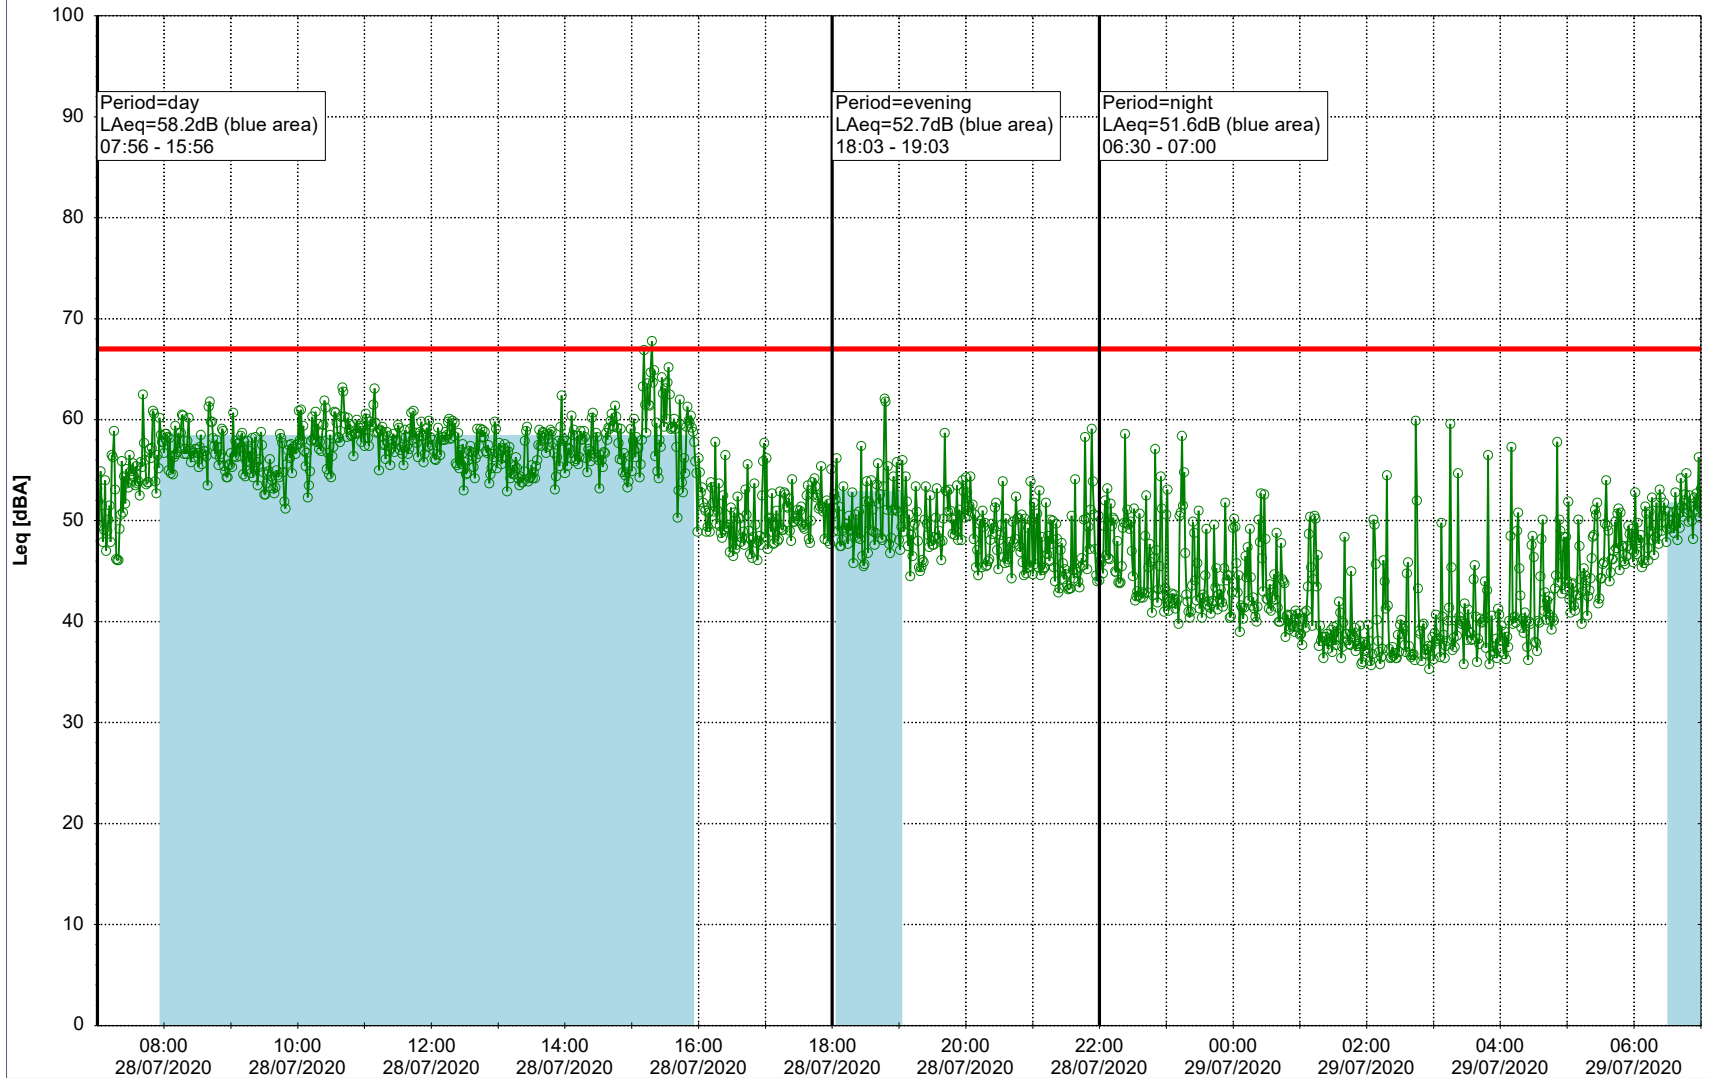

Plan View

Remarks

...

Noise Time Related Diagram

28/07/2020
29/07/2020

○ NEL_NS01

Project: Kronos Sydhavnen
Construction: Ny Ellebjerg
Location: N-V

Plan View

Remarks

...

Noise Time Related Diagram

29/07/2020
30/07/2020

○ NEL_NS01

Project: Kronos Sydhavnen
Construction: Ny Ellebjerg
Location: N-V

Plan View

Remarks

...

Noise Time Related Diagram

30/07/2020
31/07/2020

○○○ NEL_NS01

Project: Kronos Sydhavnen
Construction: Ny Ellebjerg
Location: N-V

Plan View

Remarks

...

Noise Time Related Diagram

31/07/2020
01/08/2020

○ ○ ○ ○ NEL_NS01

Project: Kronos Sydhavnen
Construction: Ny Ellebjerg
Location: N-V

Plan View

Remarks

...

Noise Time Related Diagram