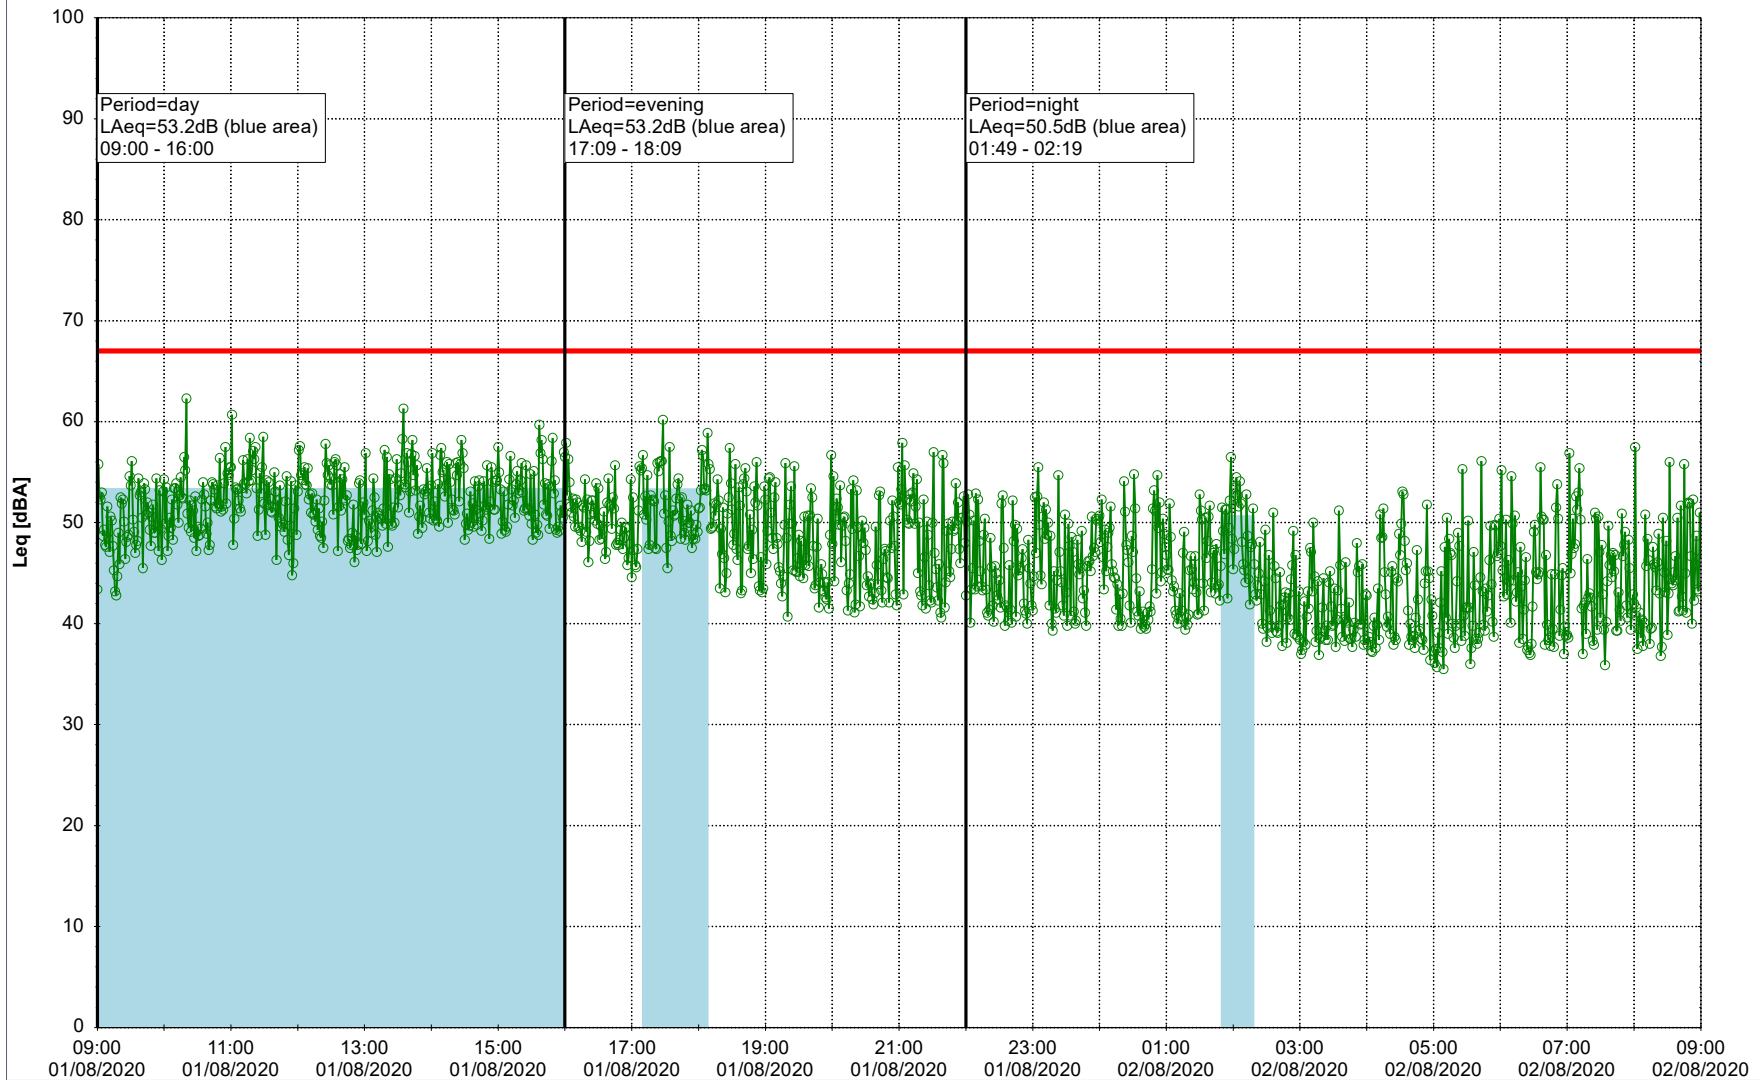

...

Noise Time Related Diagram

30/07/2020
31/07/2020

○○○ NEL_NS01

Project: Kronos Sydhavnen
Construction: Ny Ellebjerg
Location: N-V

Plan View

Remarks

...

Noise Time Related Diagram

31/07/2020
01/08/2020

○ ○ ○ ○ NEL_NS01

Project: Kronos Sydhavnen
Construction: Ny Ellebjerg
Location: N-V

Plan View

Remarks

...

Noise Time Related Diagram

01/08/2020

02/08/2020

○ ○ ○ ○ NEL_NS01

Project: Kronos Sydhavnen
Construction: Ny Ellebjerg
Location: N-V

Plan View

Remarks

...

Noise Time Related Diagram