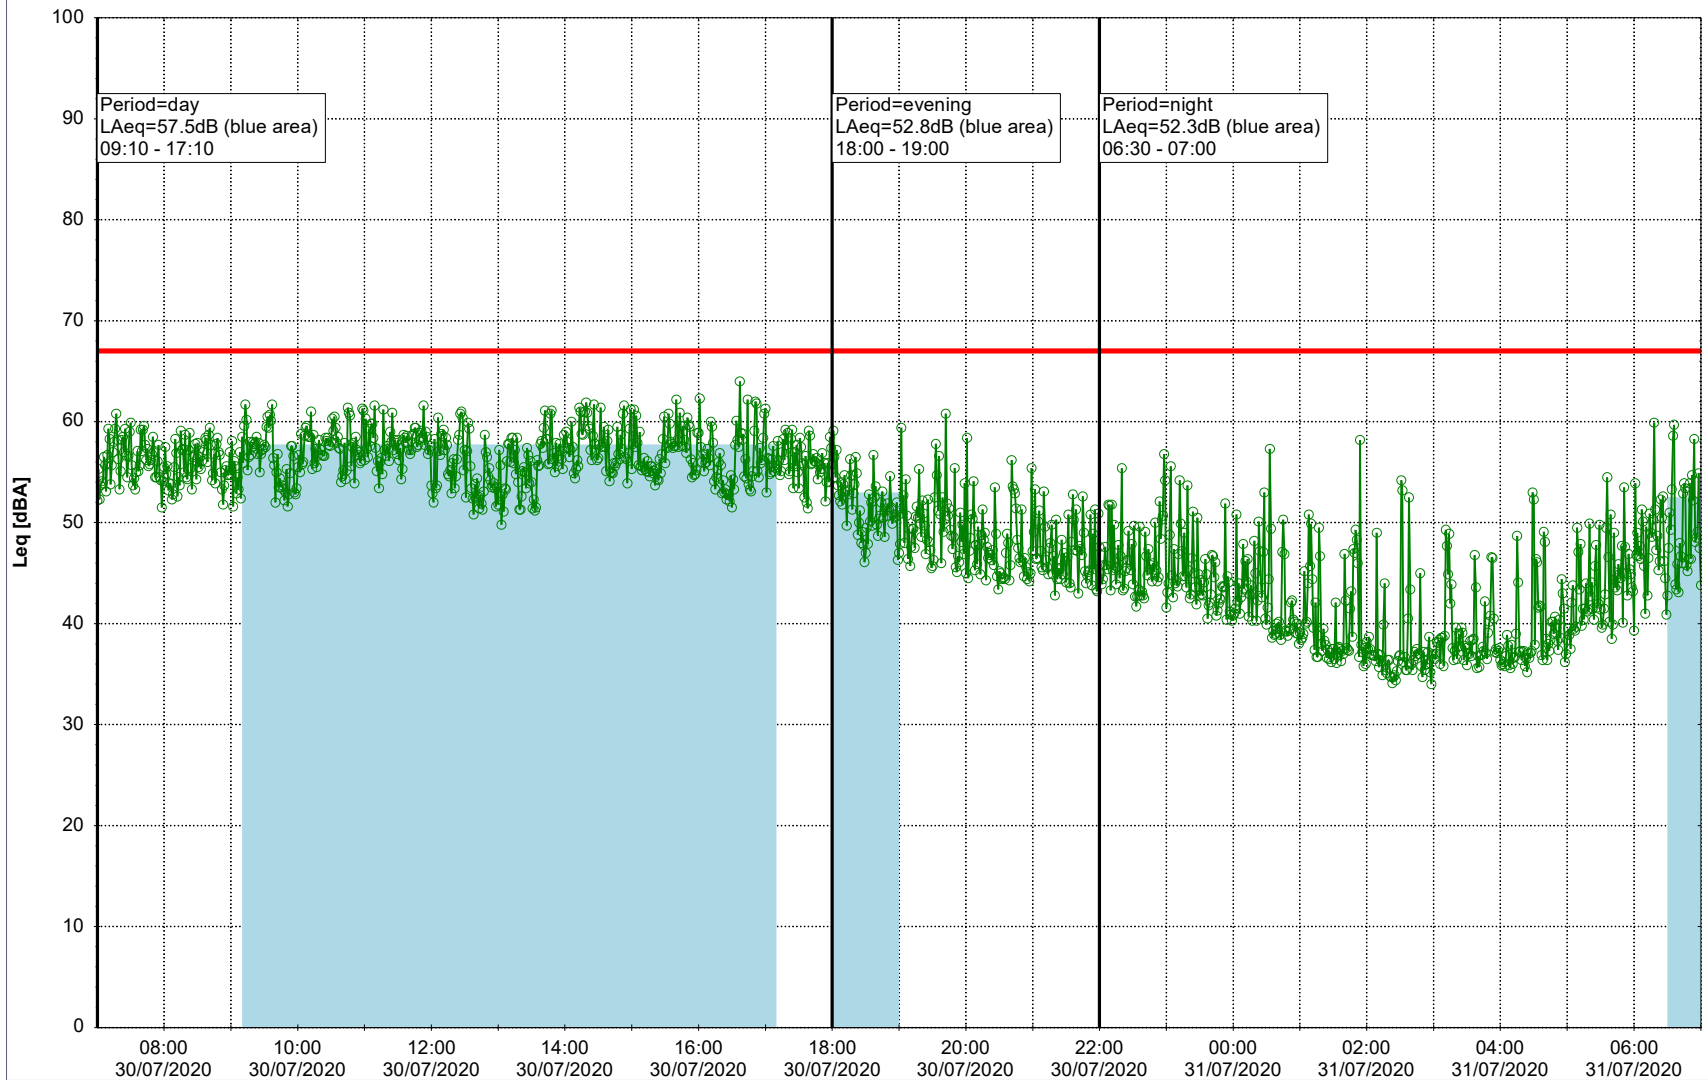

Remarks

...

Noise Time Related Diagram

29/07/2020
30/07/2020

○ NEL_NS01

Project: Kronos Sydhavnen
Construction: Ny Ellebjerg
Location: N-V

Plan View

Remarks

...

Noise Time Related Diagram

30/07/2020
31/07/2020

○○○ NEL_NS01

Project: Kronos Sydhavnen
Construction: Ny Ellebjerg
Location: N-V

Plan View

Remarks

...

Noise Time Related Diagram

31/07/2020
01/08/2020

○ ○ ○ ○ NEL_NS01

Project: Kronos Sydhavnen
Construction: Ny Ellebjerg
Location: N-V

Plan View

Remarks

...

Noise Time Related Diagram

01/08/2020

02/08/2020

○ ○ ○ ○ NEL_NS01

Project: Kronos Sydhavnen
Construction: Ny Ellebjerg
Location: N-V

Plan View

Remarks

...

Noise Time Related Diagram