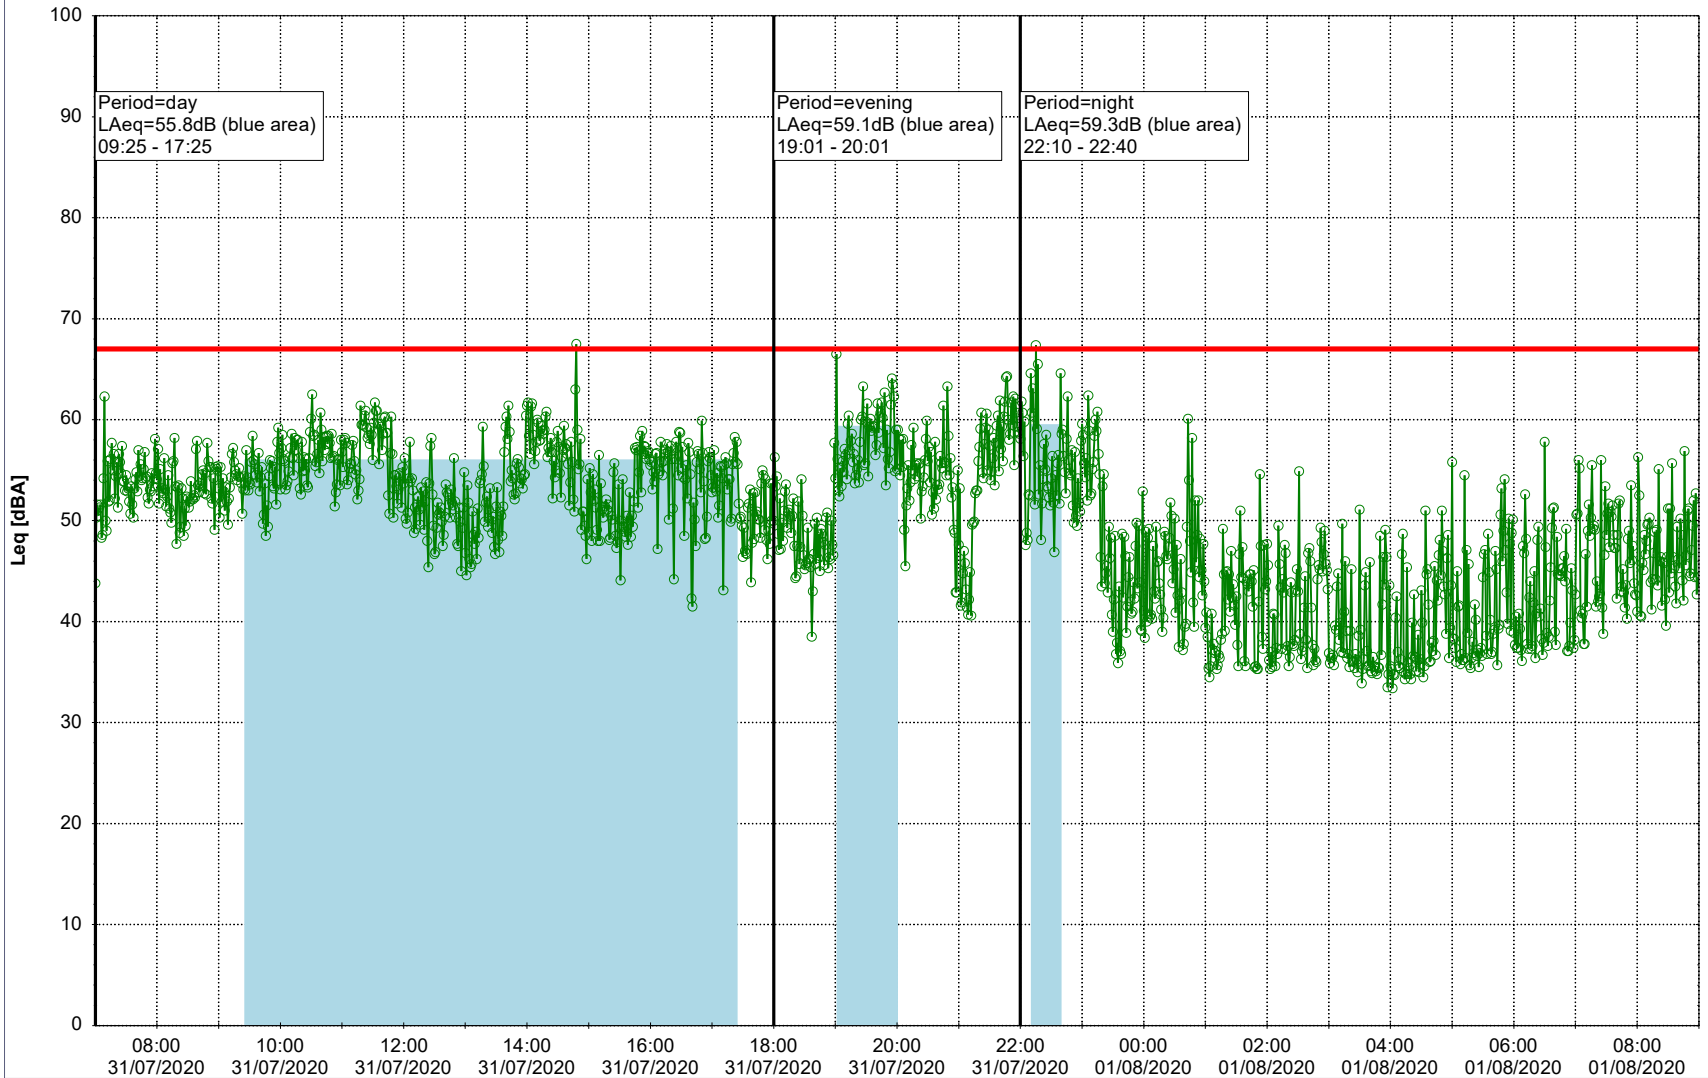

...

Noise Time Related Diagram

30/07/2020
31/07/2020

○○○ NEL_NS01

Project: Kronos Sydhavnen
Construction: Ny Ellebjerg
Location: N-V

Plan View

Remarks

...

Noise Time Related Diagram

31/07/2020
01/08/2020

○ ○ ○ ○ NEL_NS01

Project: Kronos Sydhavnen
Construction: Ny Ellebjerg
Location: N-V

Plan View

Remarks

...

Noise Time Related Diagram

01/08/2020

02/08/2020

○ ○ ○ ○ NEL_NS01

Project: Kronos Sydhavnen
Construction: Ny Ellebjerg
Location: N-V

Plan View

Remarks

...

Noise Time Related Diagram