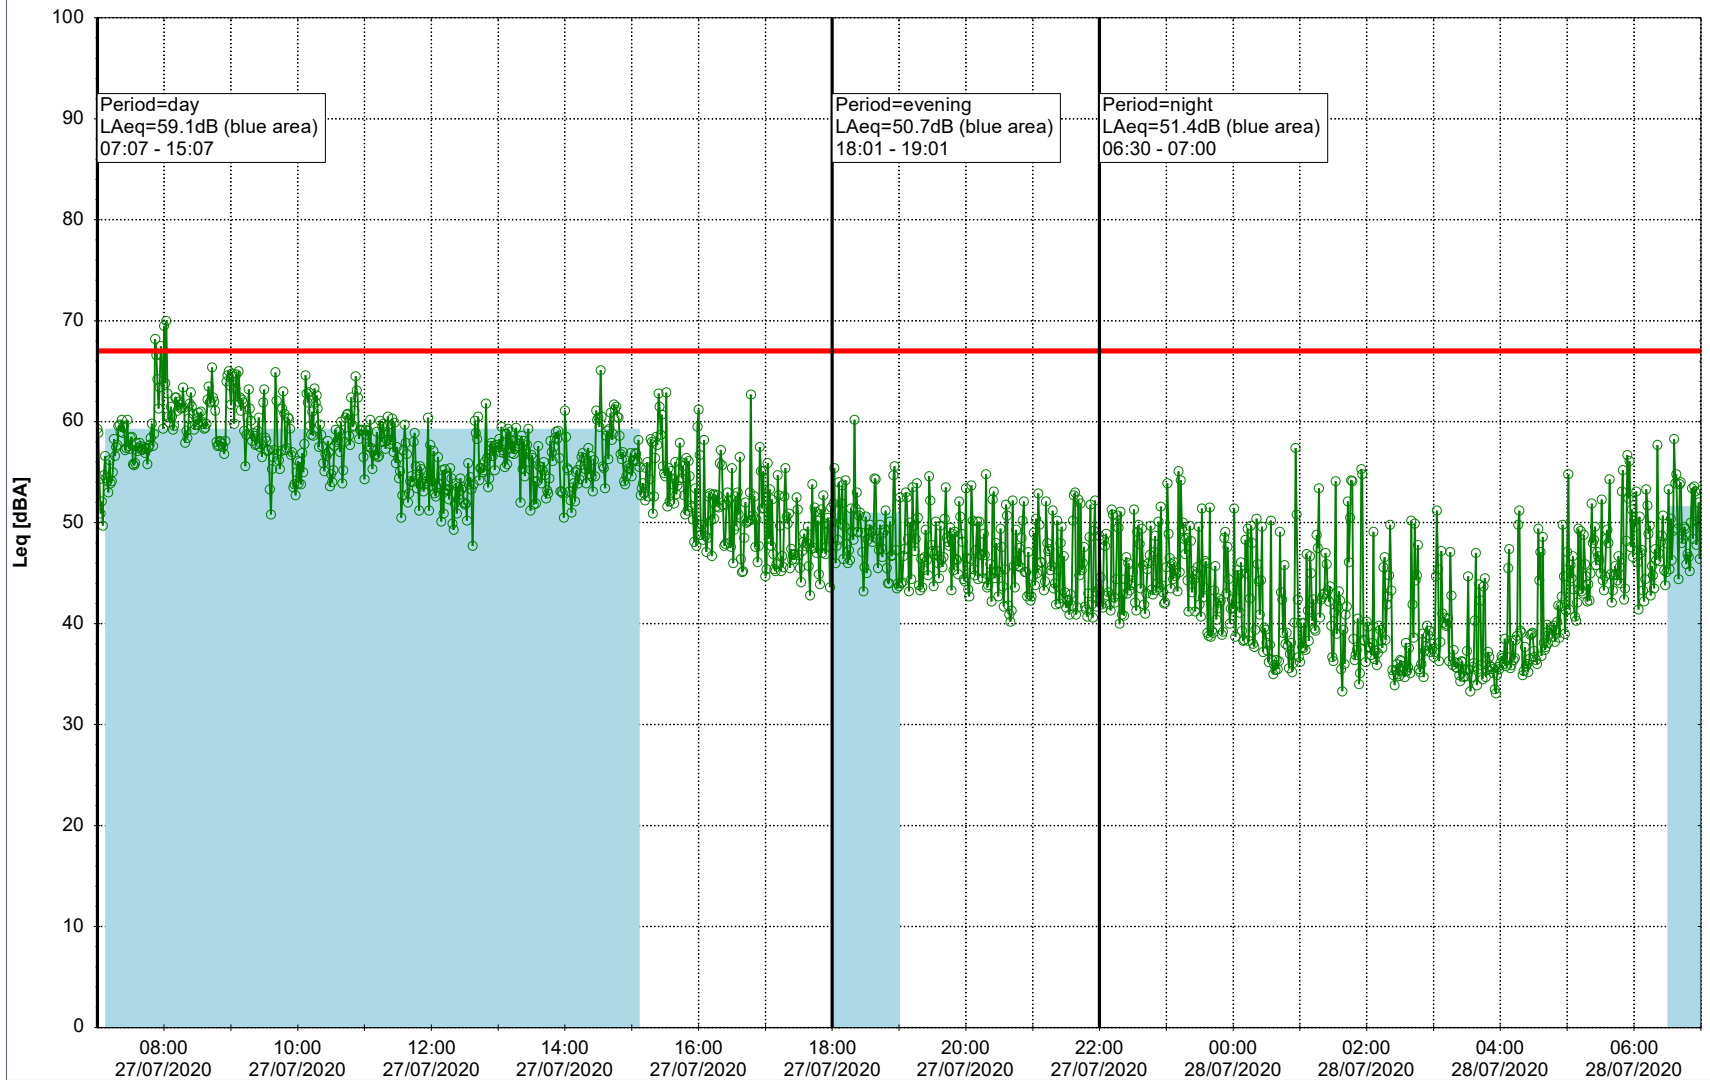

Project: Kronos Sydhavnen
Construction: Ny Ellebjerg
Location: N-V

Plan View

Remarks

...

Noise Time Related Diagram

27/07/2020
28/07/2020

○ NEL_NS01

Project: Kronos Sydhavnen
Construction: Ny Ellebjerg
Location: N-V

Plan View

Remarks

...

Noise Time Related Diagram

28/07/2020
29/07/2020

○ NEL_NS01

Project: Kronos Sydhavnen
Construction: Ny Ellebjerg
Location: N-V

Plan View

Remarks

...

Noise Time Related Diagram

29/07/2020
30/07/2020

○ NEL_NS01

Project: Kronos Sydhavnen
Construction: Ny Ellebjerg
Location: N-V

Plan View

Remarks

...

Noise Time Related Diagram

30/07/2020
31/07/2020

○○○ NEL_NS01

Project: Kronos Sydhavnen
Construction: Ny Ellebjerg
Location: N-V

Plan View

Remarks

...