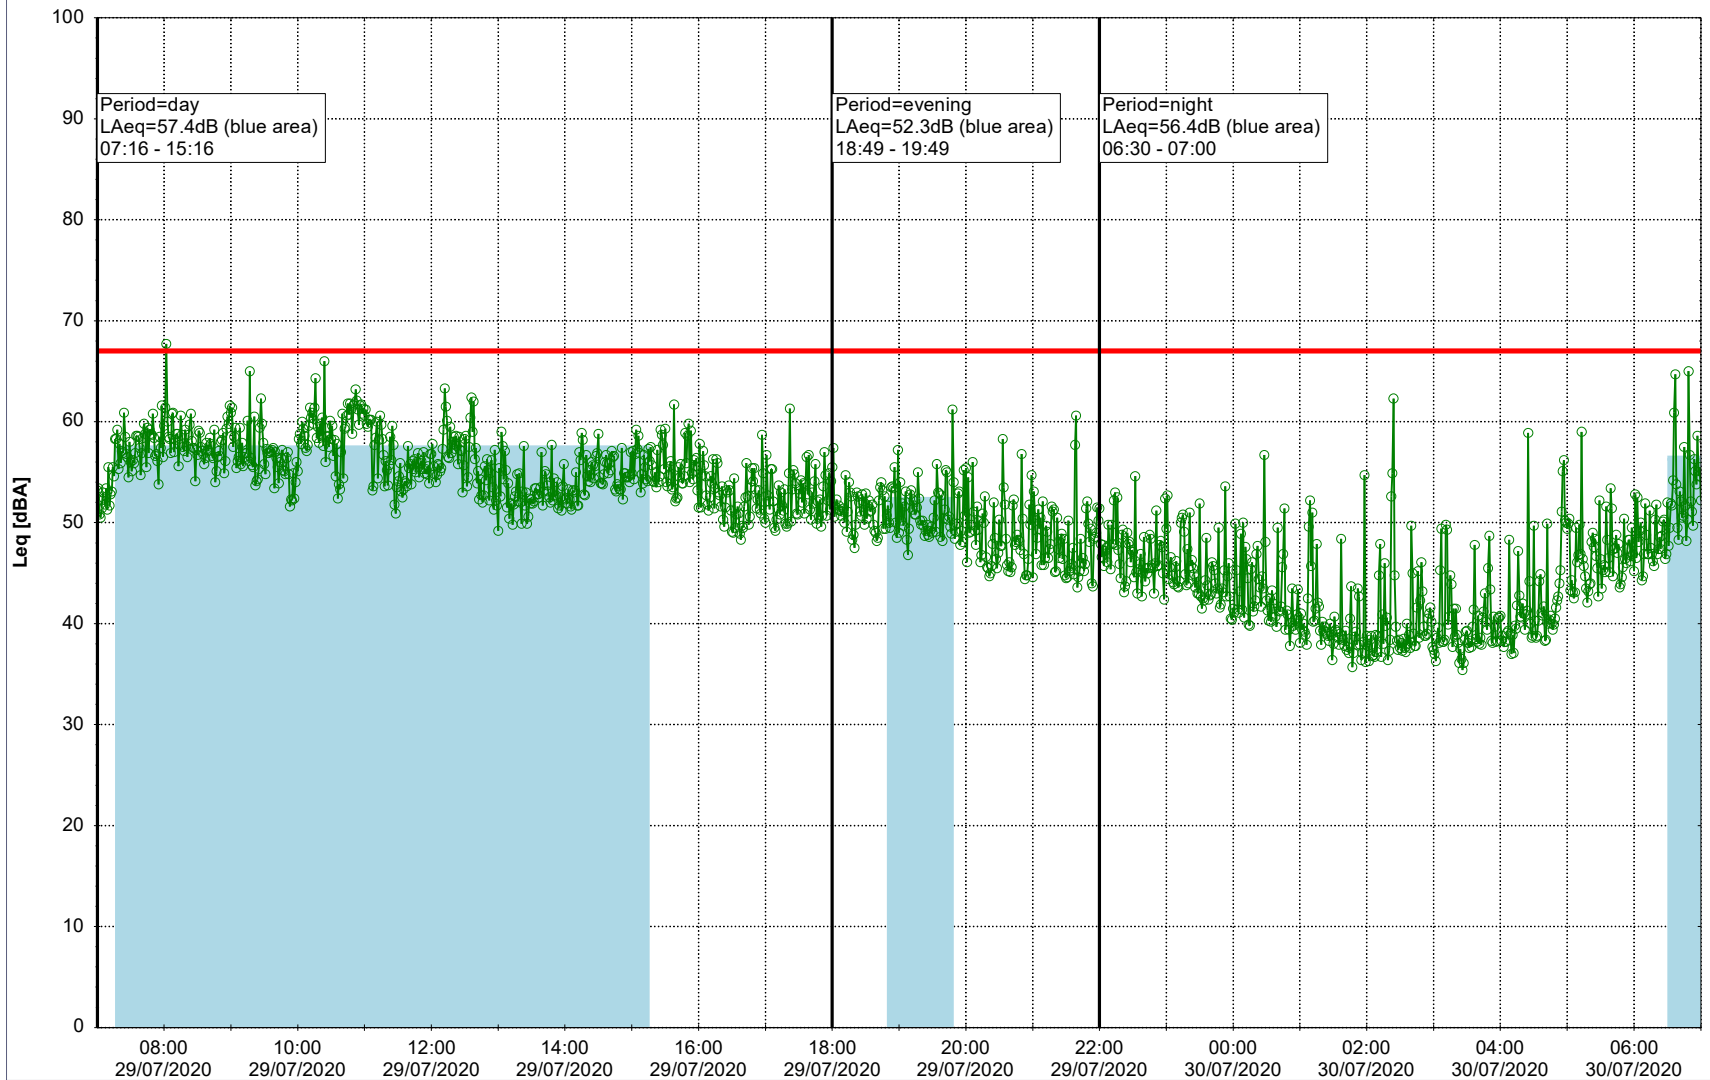

Plan View

Remarks

...

Noise Time Related Diagram

28/07/2020
29/07/2020

○ NEL_NS01

Project: Kronos Sydhavnen
Construction: Ny Ellebjerg
Location: N-V

Plan View

Remarks

...

Noise Time Related Diagram

29/07/2020
30/07/2020

○ NEL_NS01

Project: Kronos Sydhavnen
Construction: Ny Ellebjerg
Location: N-V

Plan View

Remarks

...

Noise Time Related Diagram

30/07/2020
31/07/2020

○○○ NEL_NS01

Project: Kronos Sydhavnen
Construction: Ny Ellebjerg
Location: N-V

Plan View

Remarks

...

Noise Time Related Diagram

31/07/2020
01/08/2020

○ ○ ○ ○ NEL_NS01

Project: Kronos Sydhavnen
Construction: Ny Ellebjerg
Location: N-V

Plan View

Remarks

...

Noise Time Related Diagram