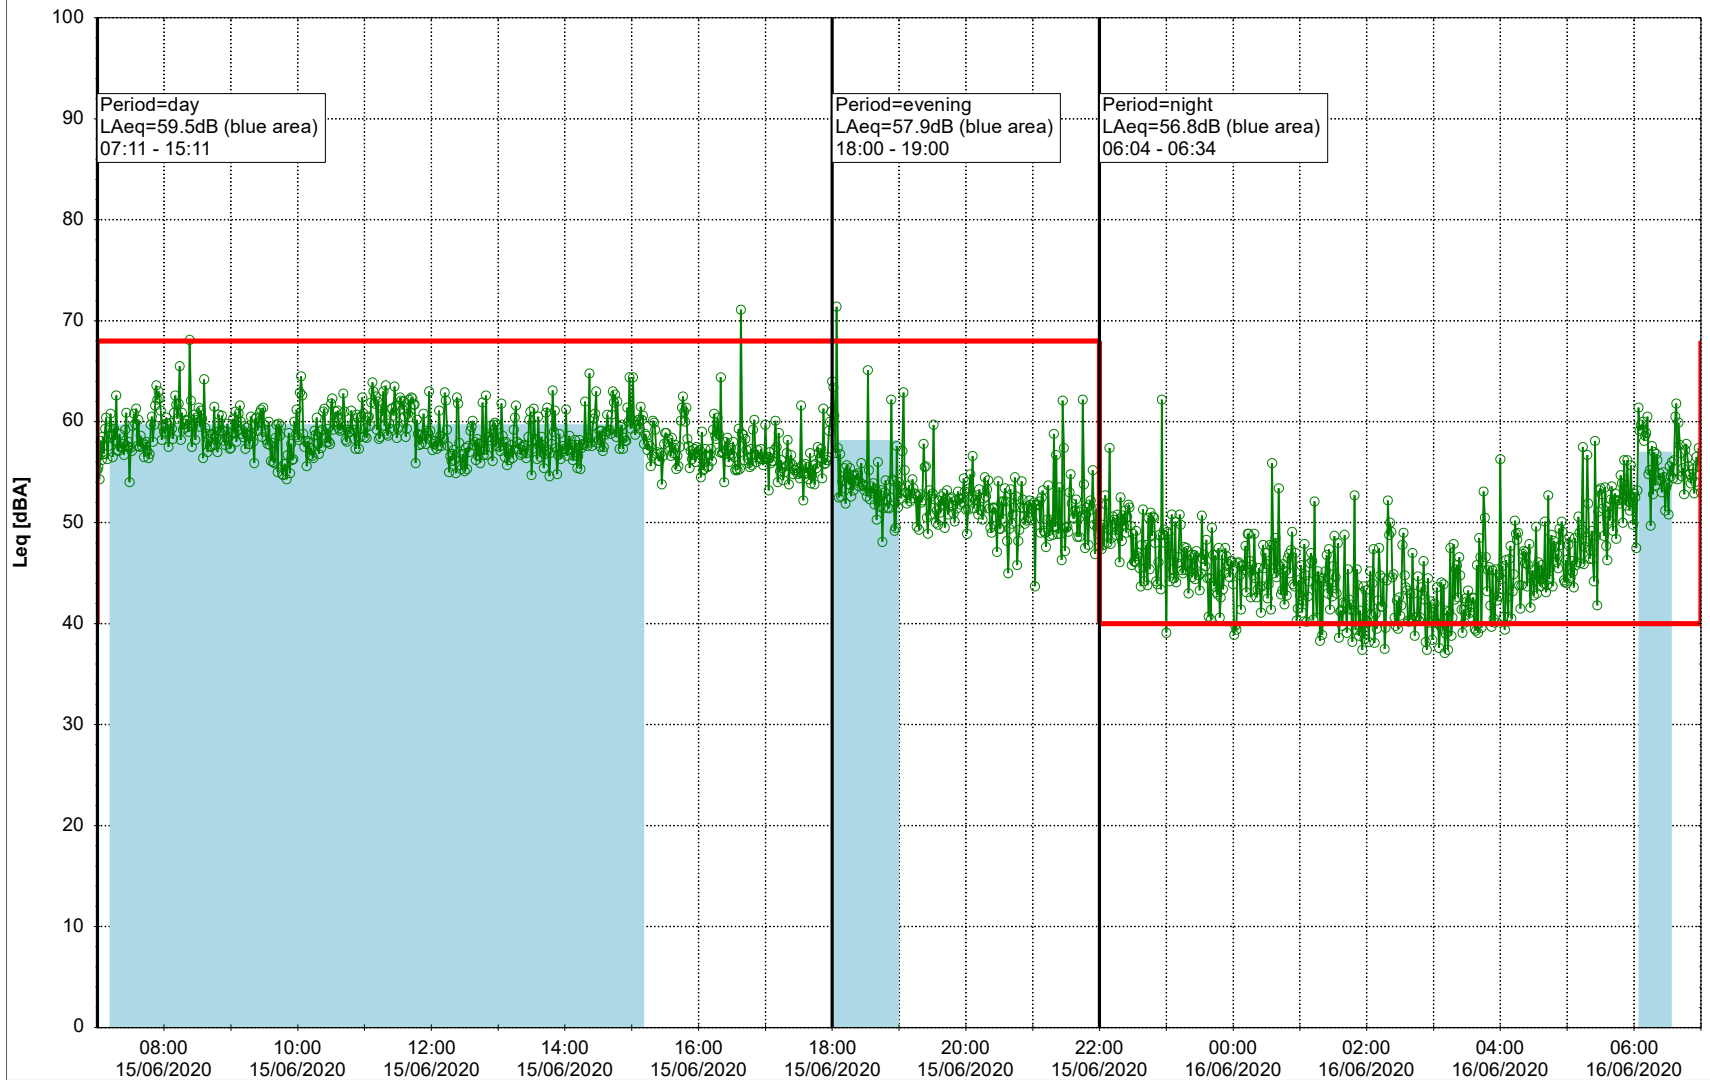

Project: Kronos Sydhavnen
Construction: Havneholmen
Location: N-V

Plan View

Remarks

...

Noise Time Related Diagram

15/06/2020
16/06/2020

○ ○ ○ ○ HOL_NS01

Project: Kronos Sydhavnen
Construction: Havneholmen
Location: N-V

Plan View

Remarks

...

Noise Time Related Diagram

16/06/2020
17/06/2020

○ ○ ○ ○ HOL_NS01

Project: Kronos Sydhavnen
Construction: Havneholmen
Location: N-V

Plan View

Remarks

...

Noise Time Related Diagram

17/06/2020
18/06/2020

○ ○ ○ ○ HOL_NS01

Project: Kronos Sydhavnen
Construction: Havneholmen
Location: N-V

Plan View

Remarks

Noise Time Related Diagram

19/06/2020
20/06/2020

○ ○ ○ ○ HOL_NS01

Project: Kronos Sydhavnen
Construction: Havneholmen
Location: N-V

Plan View

Remarks

...

Noise Time Related Diagram