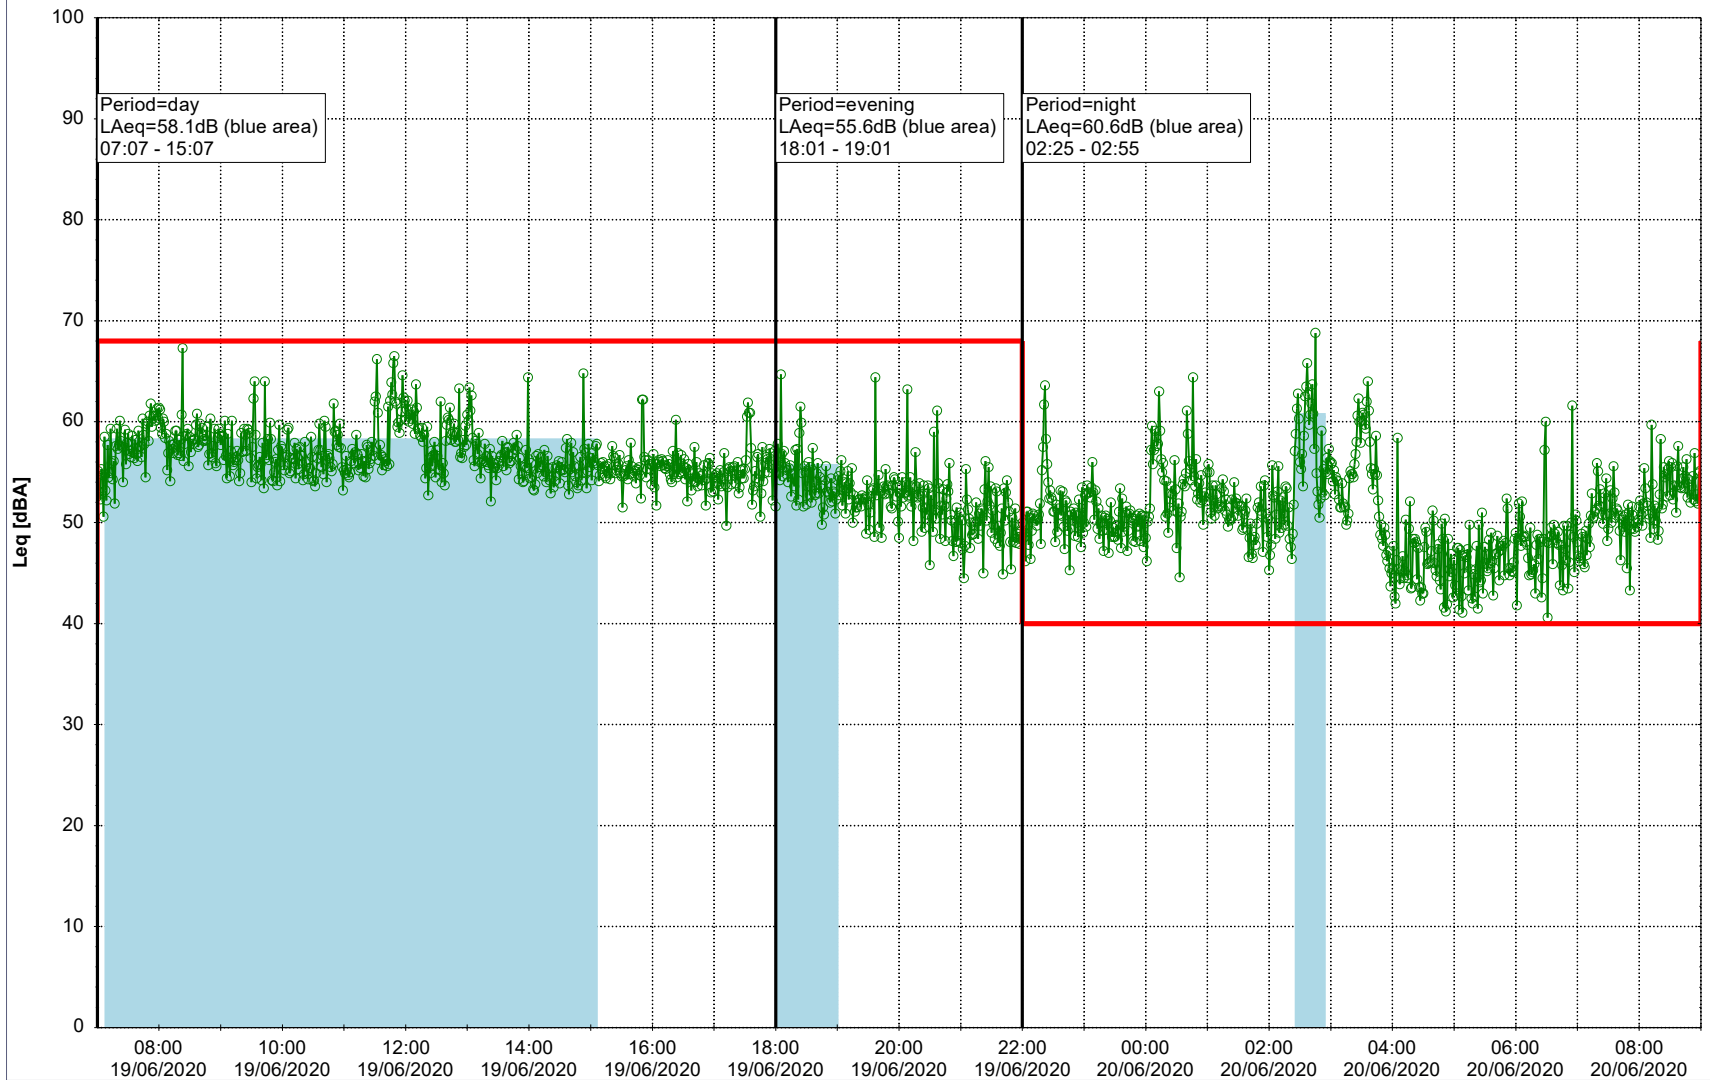

...

Noise Time Related Diagram

18/06/2020
19/06/2020

○ ○ ○ ○ HOL_NS01

Project: Kronos Sydhavnen
Construction: Havneholmen
Location: N-V

Plan View

Remarks

...

Noise Time Related Diagram

19/06/2020
20/06/2020

○ ○ ○ ○ HOL_NS01

Project: Kronos Sydhavnen
Construction: Havneholmen
Location: N-V

Plan View

Remarks

...

Noise Time Related Diagram