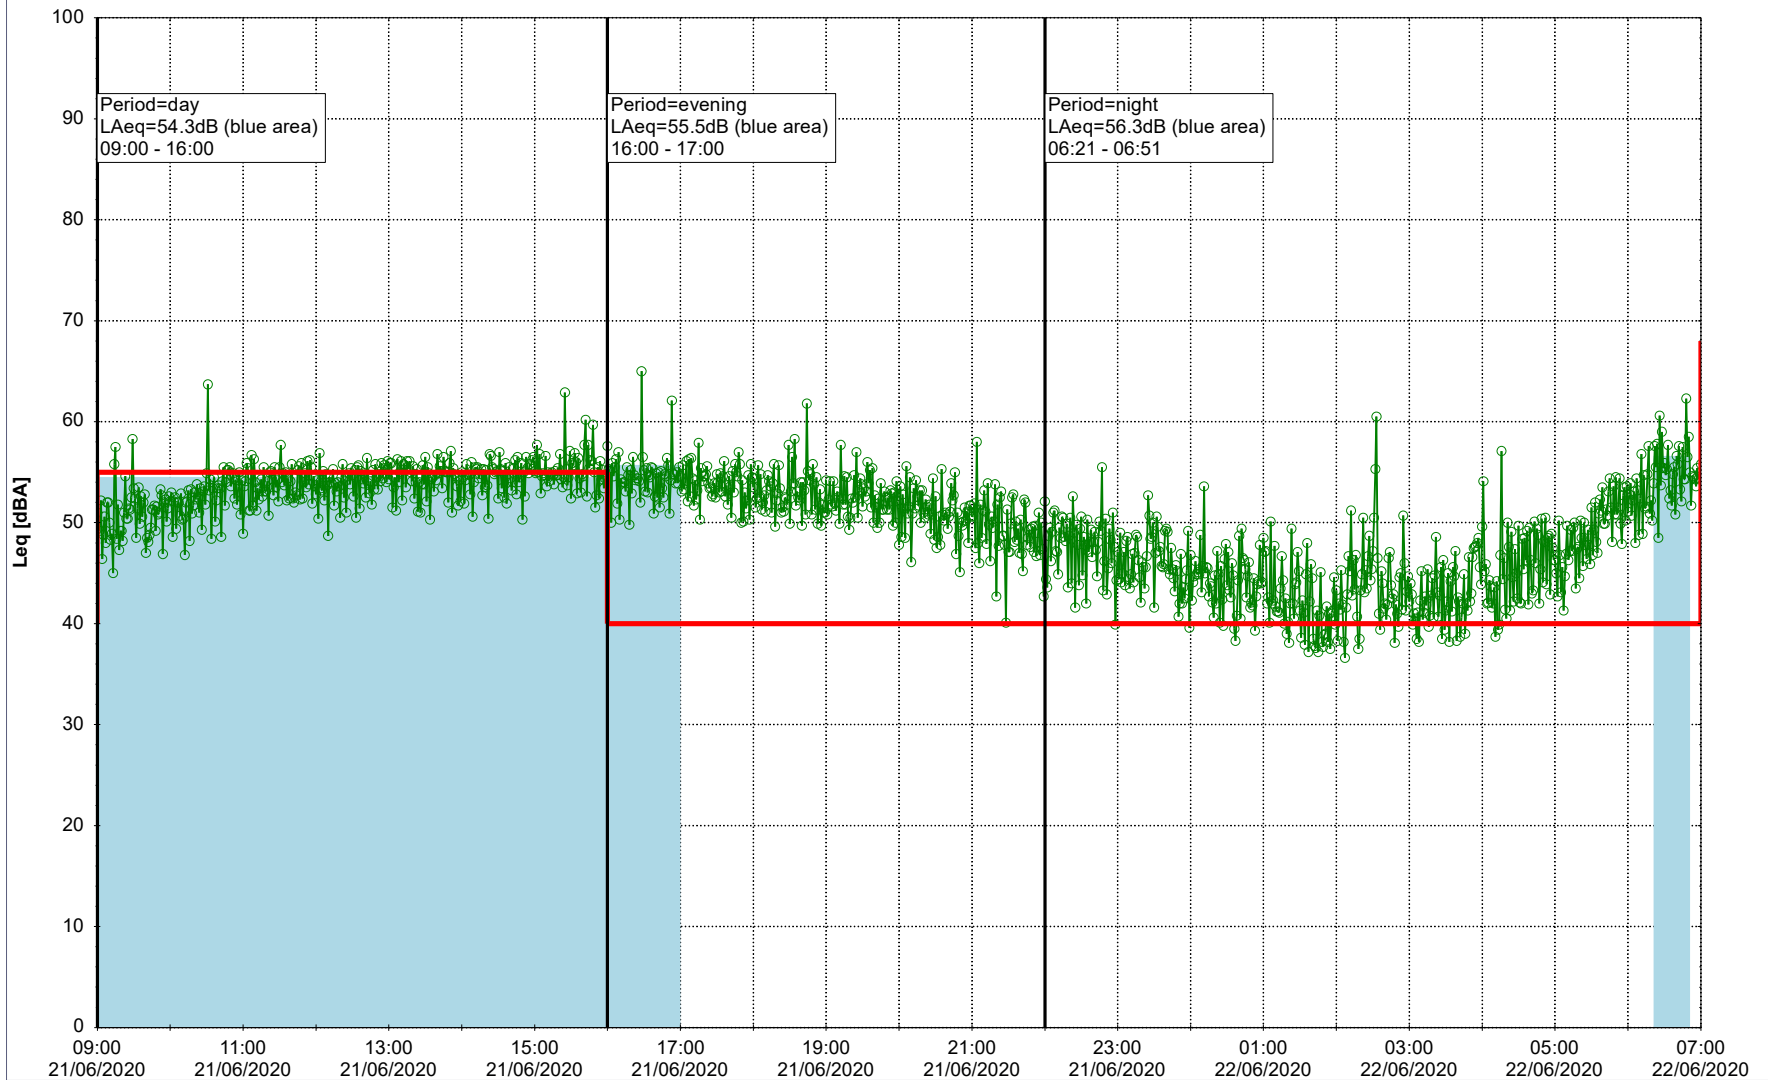

Noise Time Related Diagram

19/06/2020
20/06/2020

○ ○ ○ ○ HOL_NS01

Project: Kronos Sydhavnen
Construction: Havneholmen
Location: N-V

Plan View

Remarks

...

Noise Time Related Diagram

20/06/2020
21/06/2020

○ ○ ○ ○ HOL_NS01

Project: Kronos Sydhavnen
Construction: Havneholmen
Location: N-V

Plan View

Remarks

...

Noise Time Related Diagram

21/06/2020
22/06/2020

○ ○ ○ ○ HOL_NS01

Project: Kronos Sydhavnen
Construction: Havneholmen
Location: N-V

Plan View

Remarks

...

Noise Time Related Diagram

22/06/2020
23/06/2020

○ ○ ○ ○ HOL_NS01