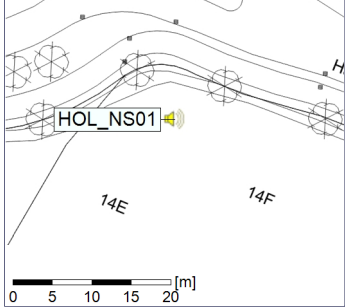

Noise Time Related Diagram

19/06/2020
20/06/2020

○ ○ ○ ○ HOL_NS01

Project: Kronos Sydhavnen
Construction: Havneholmen
Location: N-V

Plan View

Remarks

...

Noise Time Related Diagram