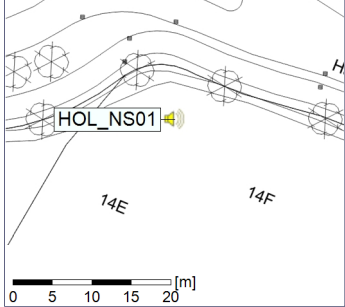

Project: Kronos Sydhavnen
Construction: Havneholmen
Location: N-V

Plan View

Remarks

...

Noise Time Related Diagram

15/06/2020
16/06/2020

○ ○ ○ ○ HOL_NS01

Project: Kronos Sydhavnen
Construction: Havneholmen
Location: N-V

Plan View

Remarks

...

Noise Time Related Diagram

16/06/2020
17/06/2020

○ ○ ○ ○ HOL_NS01

Project: Kronos Sydhavnen
Construction: Havneholmen
Location: N-V

Plan View

○ ○ ○ ○ HOL_NS01

Project: Kronos Sydhavnen
Construction: Havneholmen
Location: N-V

Plan View

Remarks

...

Noise Time Related Diagram

22/06/2020
23/06/2020

○ ○ ○ ○ HOL_NS01