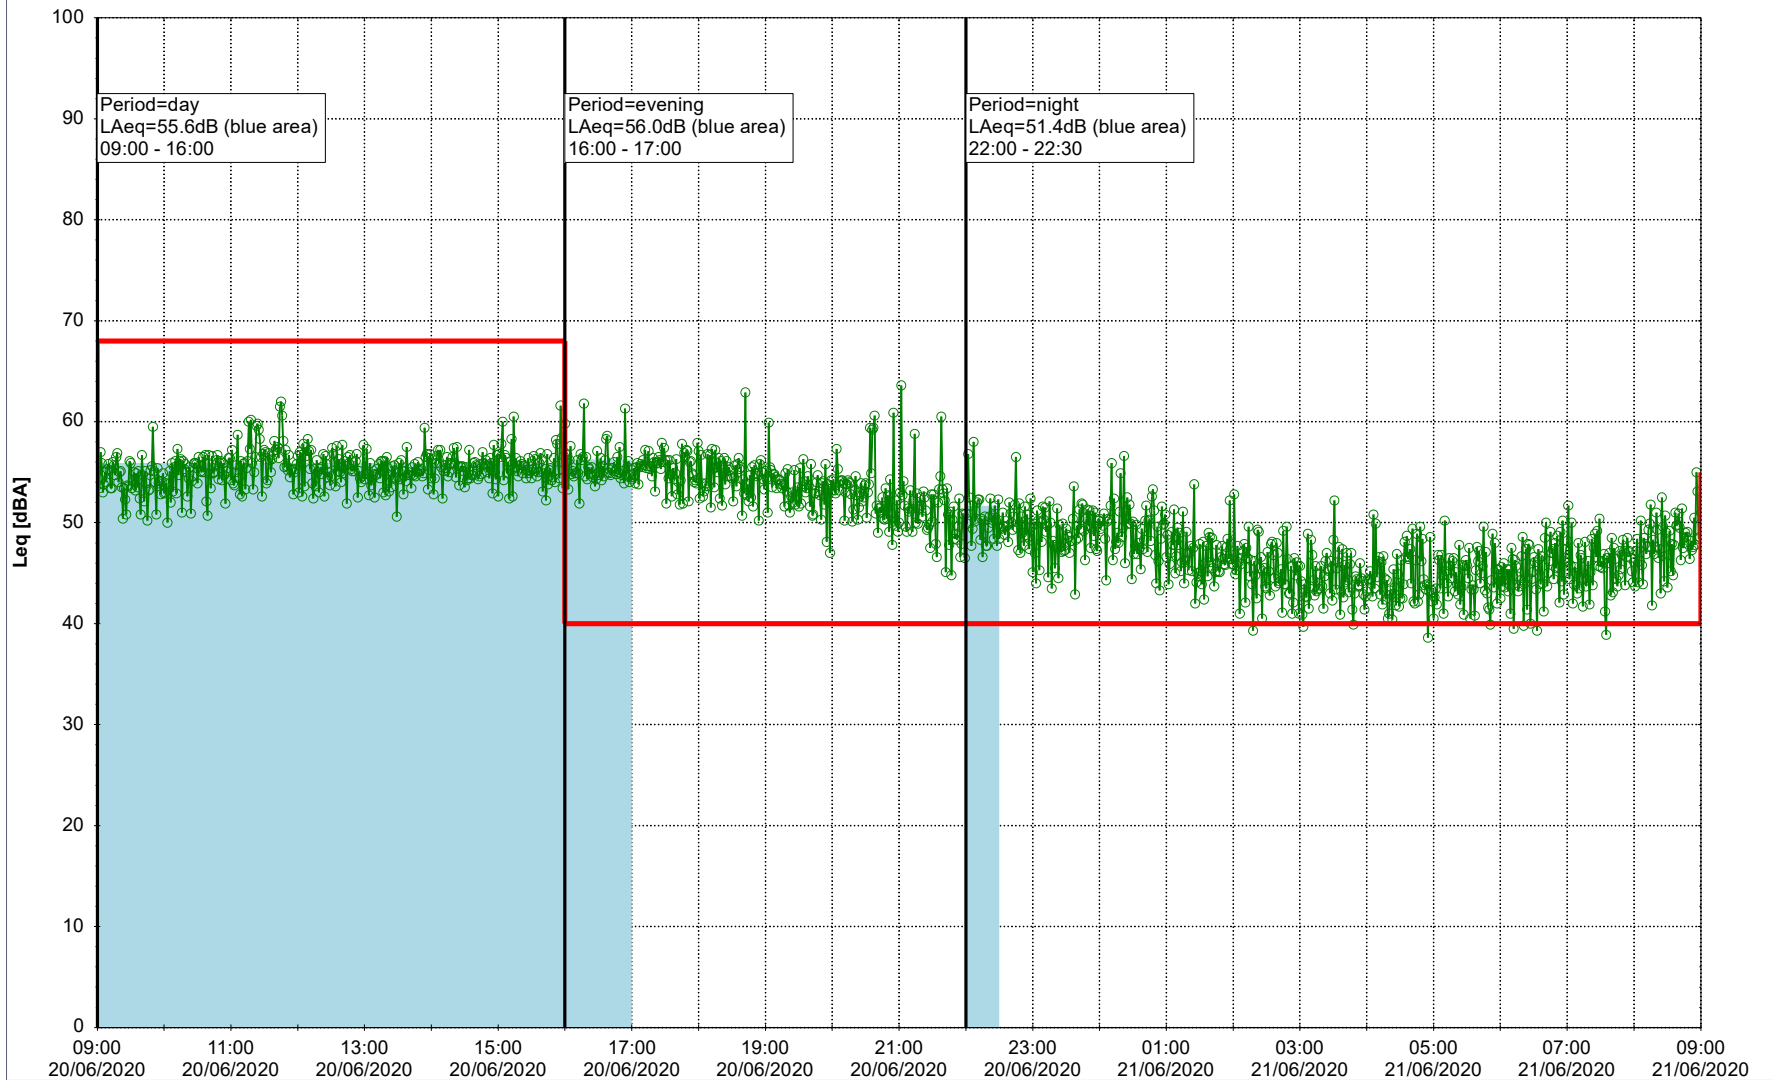

Noise Time Related Diagram

19/06/2020
20/06/2020

○ ○ ○ ○ HOL_NS01

Project: Kronos Sydhavnen
Construction: Havneholmen
Location: N-V

Plan View

Remarks

...

Noise Time Related Diagram

20/06/2020
21/06/2020

○ ○ ○ ○ HOL_NS01

Project: Kronos Sydhavnen
Construction: Havneholmen
Location: N-V

Plan View

Remarks

...

Noise Time Related Diagram

21/06/2020
22/06/2020