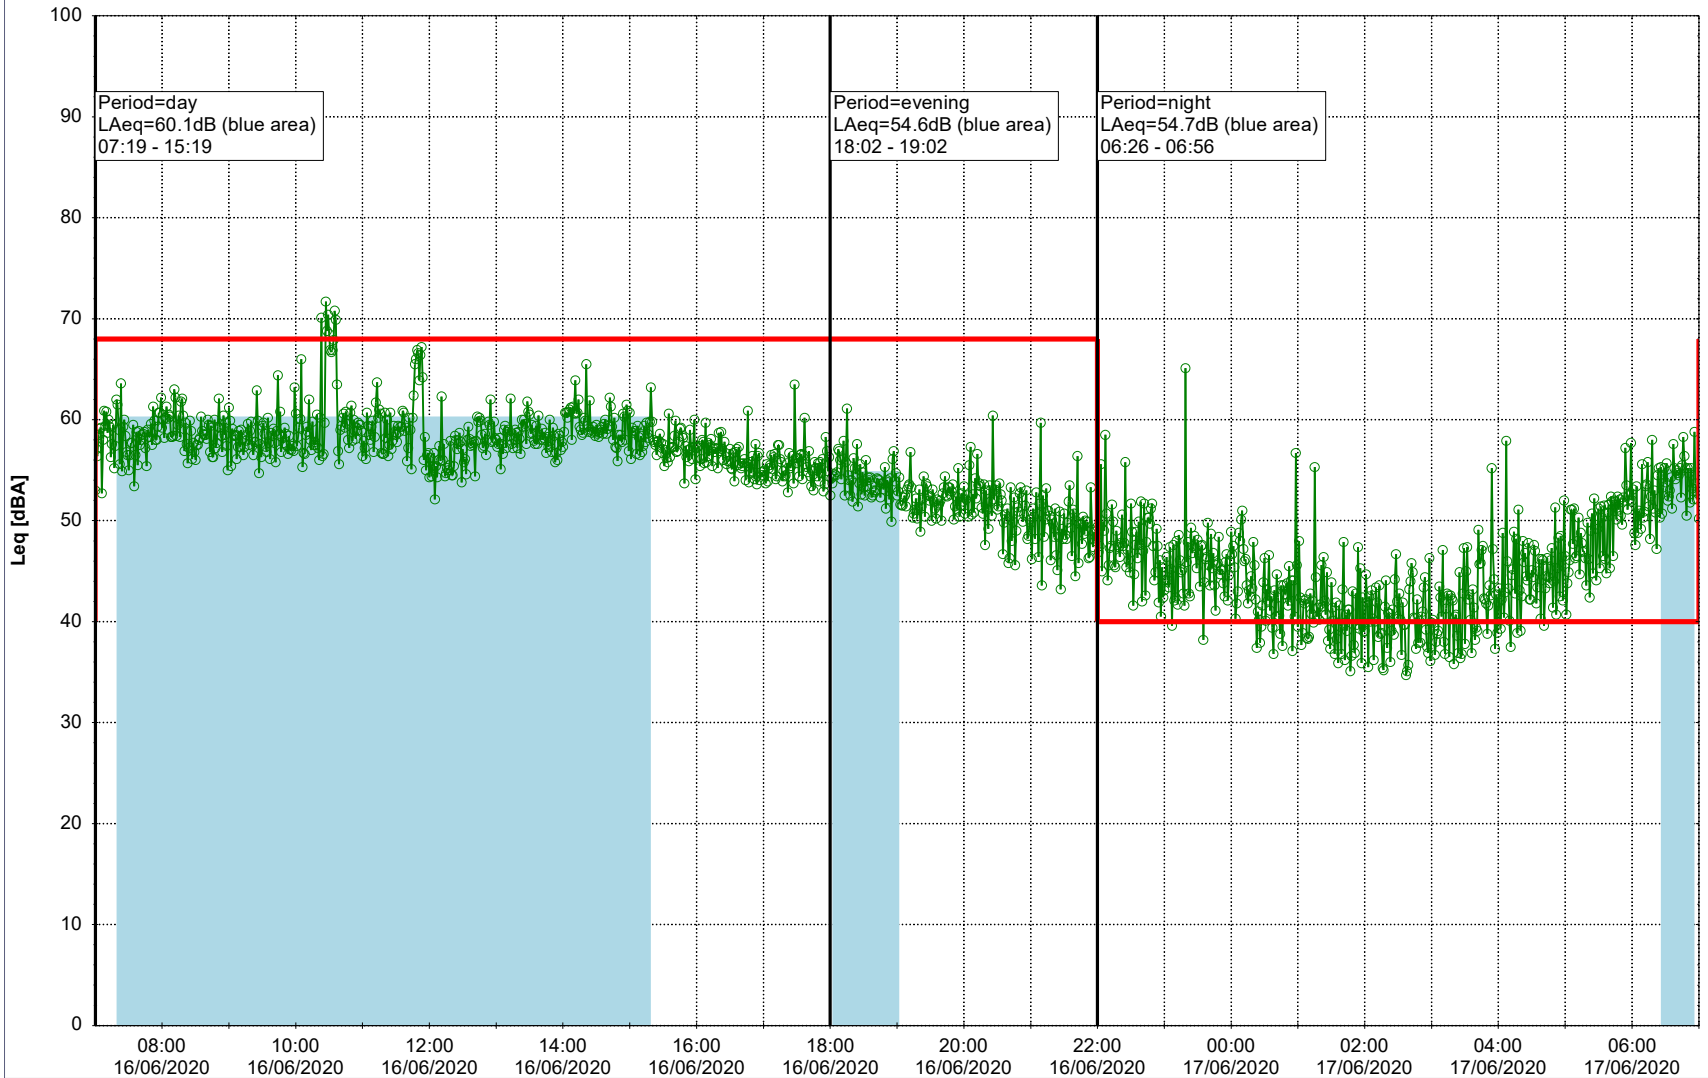

Plan View

Remarks

...

Noise Time Related Diagram

16/06/2020
17/06/2020

○ ○ ○ ○ HOL_NS01

Project: Kronos Sydhavnen
Construction: Havneholmen
Location: N-V

Plan View

Remarks

...

Noise Time Related Diagram

17/06/2020
18/06/2020

○ ○ ○ ○ HOL_NS01

Project: Kronos Sydhavnen
Construction: Havneholmen
Location: N-V

Plan View

Remarks

...

Noise Time Related Diagram

18/06/2020
19/06/2020

○ ○ ○ ○ HOL_NS01

Project: Kronos Sydhavnen
Construction: Havneholmen
Location: N-V

Plan View

Remarks

...

Noise Time Related Diagram

19/06/2020
20/06/2020

○ ○ ○ ○ HOL_NS01

Project: Kronos Sydhavnen
Construction: Havneholmen
Location: N-V

Plan View

Remarks

...

Noise Time Related Diagram