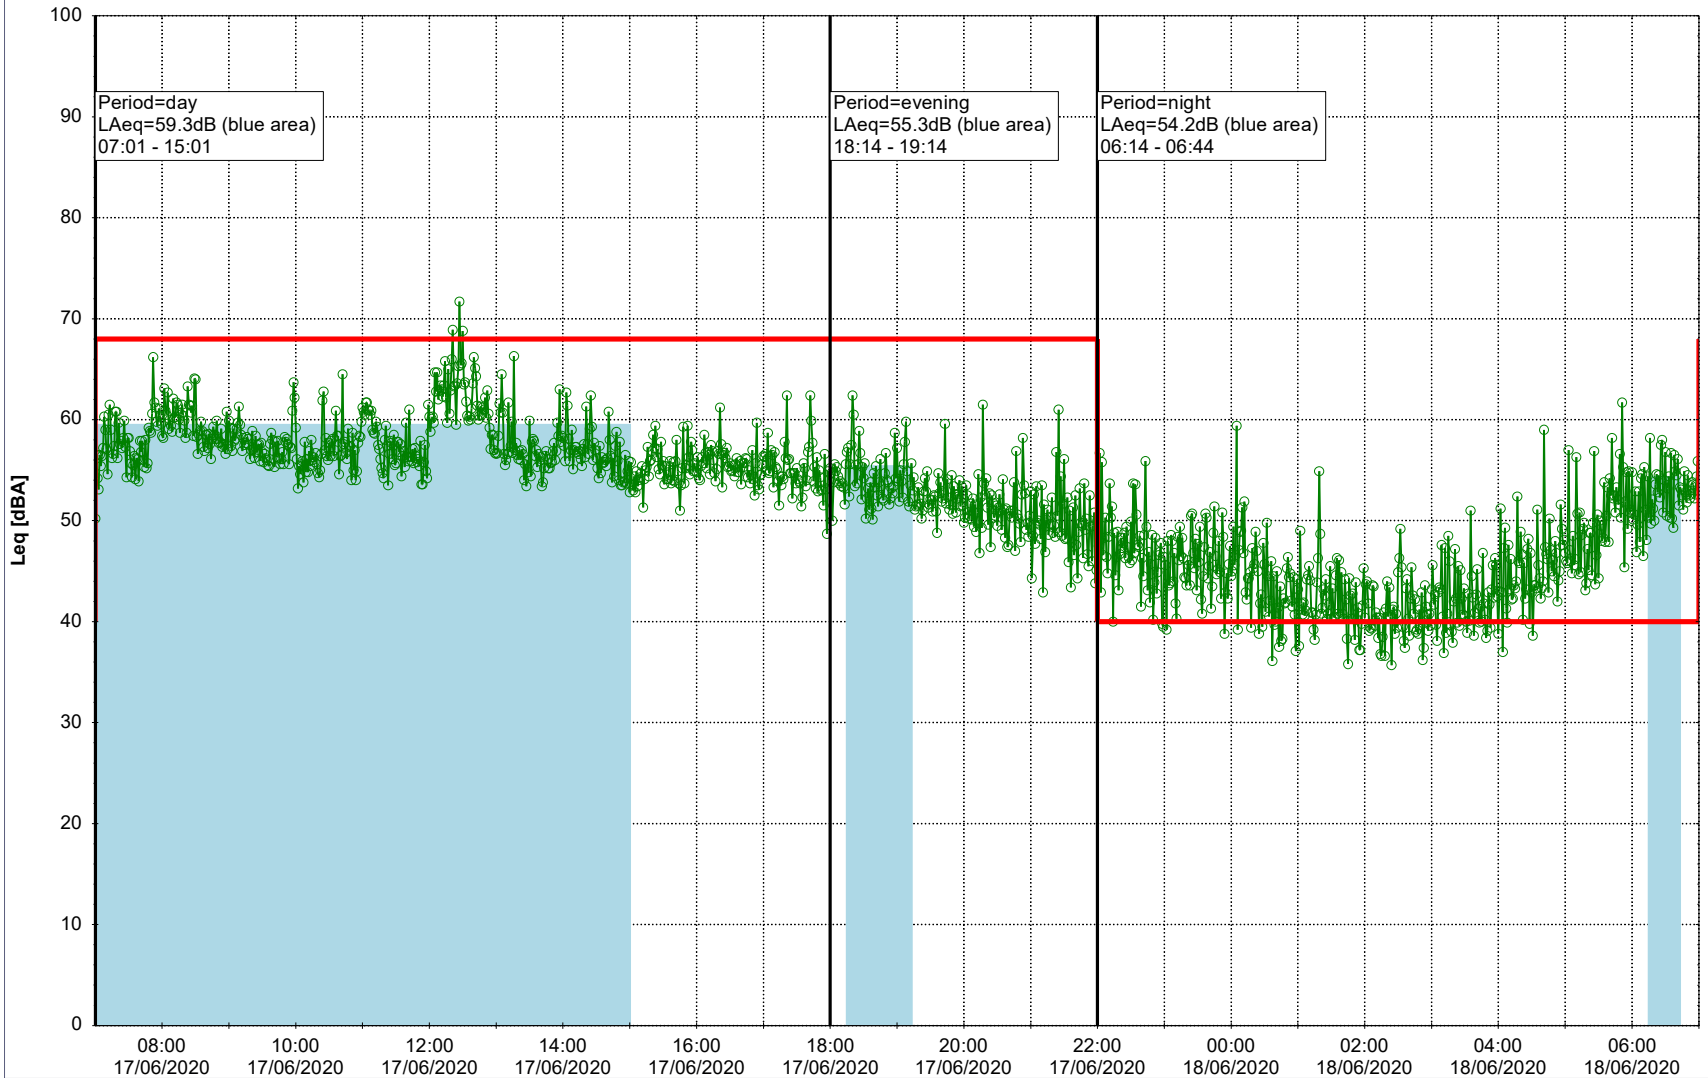

Plan View

Remarks

...

Noise Time Related Diagram

16/06/2020
17/06/2020

○ ○ ○ ○ HOL_NS01

Project: Kronos Sydhavnen
Construction: Havneholmen
Location: N-V

Plan View

Remarks

...

Noise Time Related Diagram

17/06/2020
18/06/2020

○ ○ ○ ○ HOL_NS01

Project: Kronos Sydhavnen
Construction: Havneholmen
Location: N-V

Plan View

Remarks

...

Noise Time Related Diagram

18/06/2020
19/06/2020

○ ○ ○ ○ HOL_NS01

Project: Kronos Sydhavnen
Construction: Havneholmen
Location: N-V

Plan View

Remarks

...

Noise Time Related Diagram

19/06/2020
20/06/2020

○ ○ ○ ○ HOL_NS01

Project: Kronos Sydhavnen
Construction: Havneholmen
Location: N-V

Plan View

Remarks

...

Noise Time Related Diagram