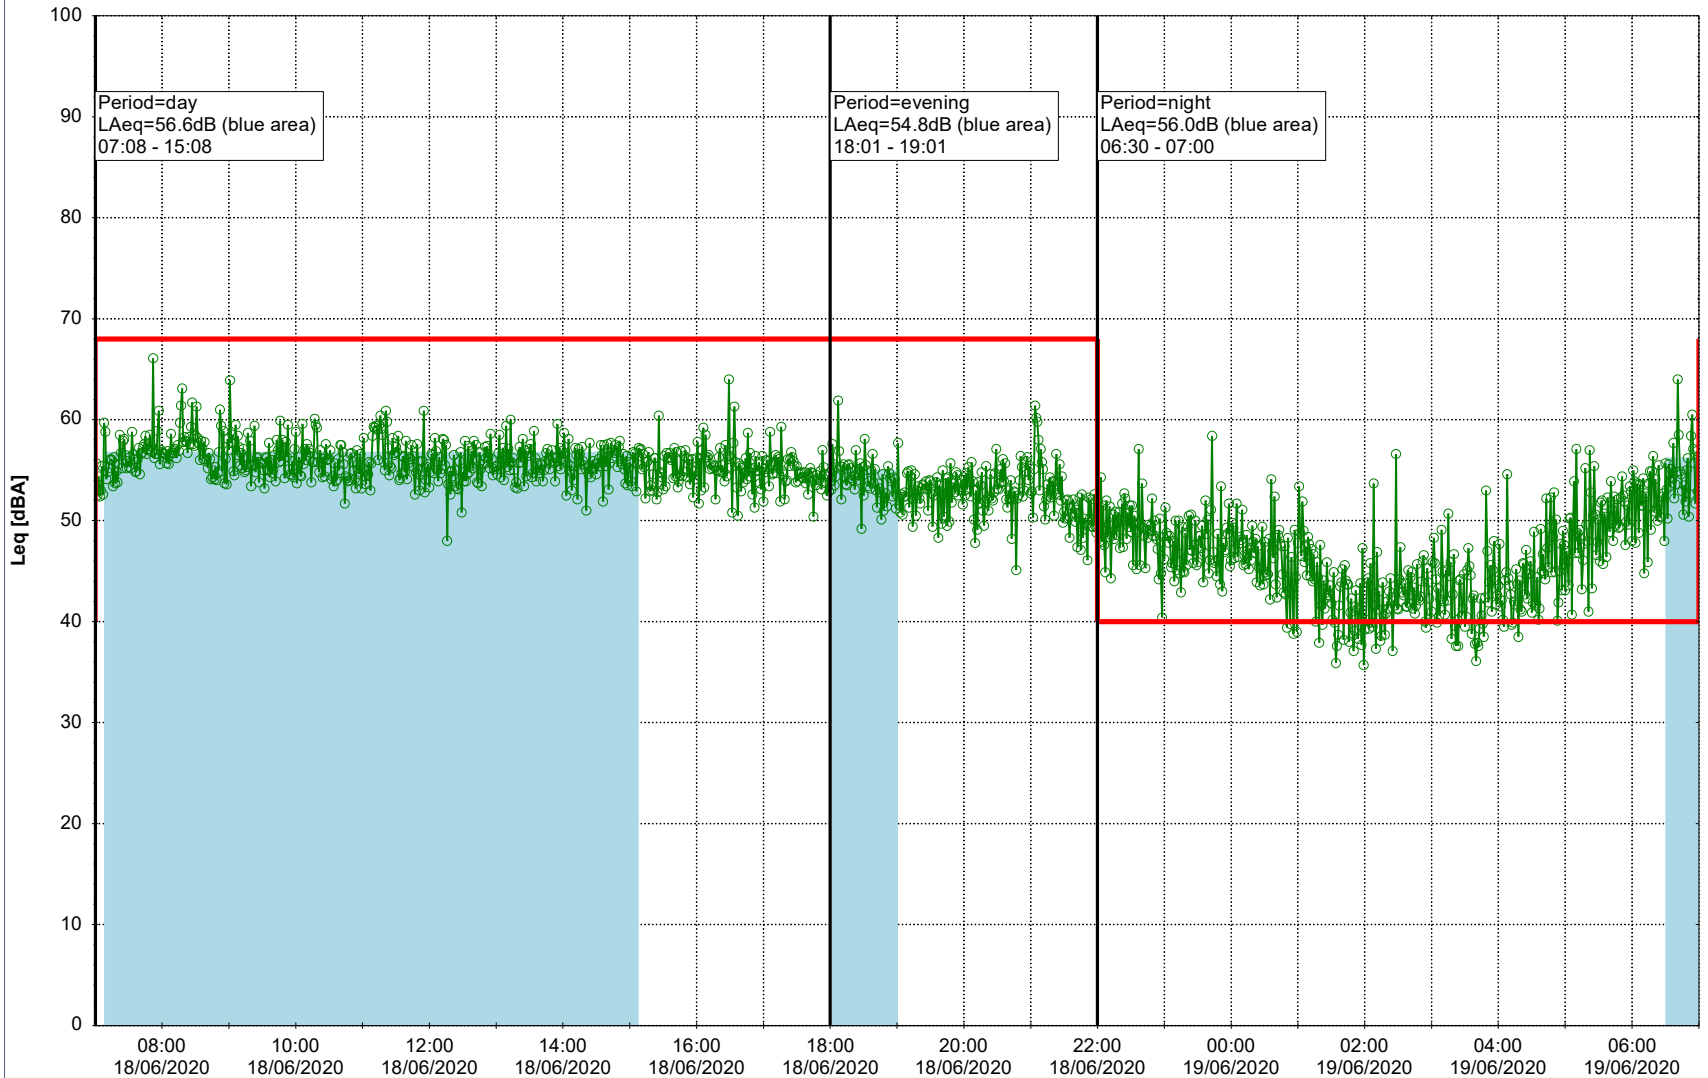

Remarks

...

Noise Time Related Diagram

17/06/2020
18/06/2020

○ ○ ○ ○ HOL_NS01

Project: Kronos Sydhavnen
Construction: Havneholmen
Location: N-V

Plan View

Remarks

...

Noise Time Related Diagram

18/06/2020
19/06/2020

○ ○ ○ ○ HOL_NS01

Project: Kronos Sydhavnen
Construction: Havneholmen
Location: N-V

Plan View

Remarks

...

Noise Time Related Diagram

19/06/2020
20/06/2020

○ ○ ○ ○ HOL_NS01

Project: Kronos Sydhavnen
Construction: Havneholmen
Location: N-V

Plan View

Remarks

...

Noise Time Related Diagram