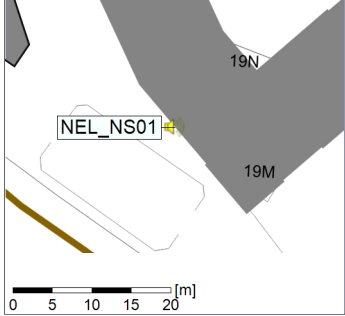

...

Noise Time Related Diagram

05/05/2023
06/05/2023

○○○ NEL_NS01

Project: Kronos Sydhavnen
Construction: Ny Ellebjerg
Location: N-V

Plan View

Remarks

...