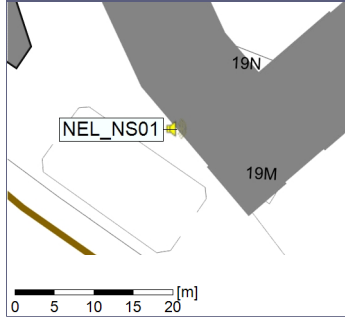

Project: Kronos Sydhavnen
Construction: Ny Ellebjerg
Location: N-V

Plan View

Remarks

...

Noise Time Related Diagram

01/05/2023

02/05/2023

○○○ NEL_NS01