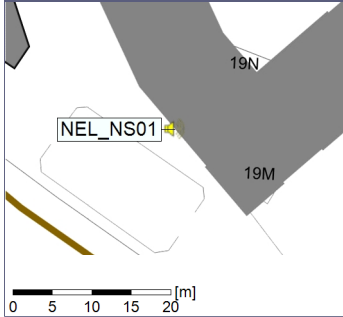

Project: Kronos Sydhavnen
Construction: Ny Ellebjerg
Location: N-V

Plan View