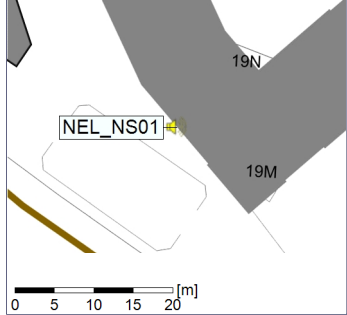

Plan View

Remarks

...

Noise Time Related Diagram

03/05/2023
04/05/2023

○ ○ ○ ○ NEL_NS01

Project: Kronos Sydhavnen
Construction: Ny Ellebjerg
Location: N-V

Plan View