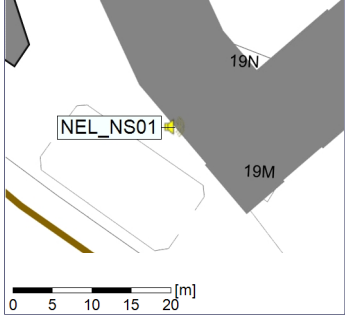

Project: Kronos Sydhavnen
Construction: Ny Ellebjerg
Location: N-V

02/05/2023
03/05/2023

Plan View