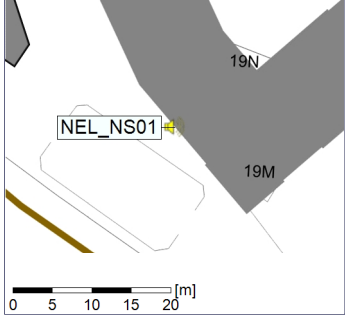

Remarks

...

Noise Time Related Diagram

04/05/2023
05/05/2023

○ NEL_NS01

Project: Kronos Sydhavnen
Construction: Ny Ellebjerg
Location: N-V

Plan View

Remarks