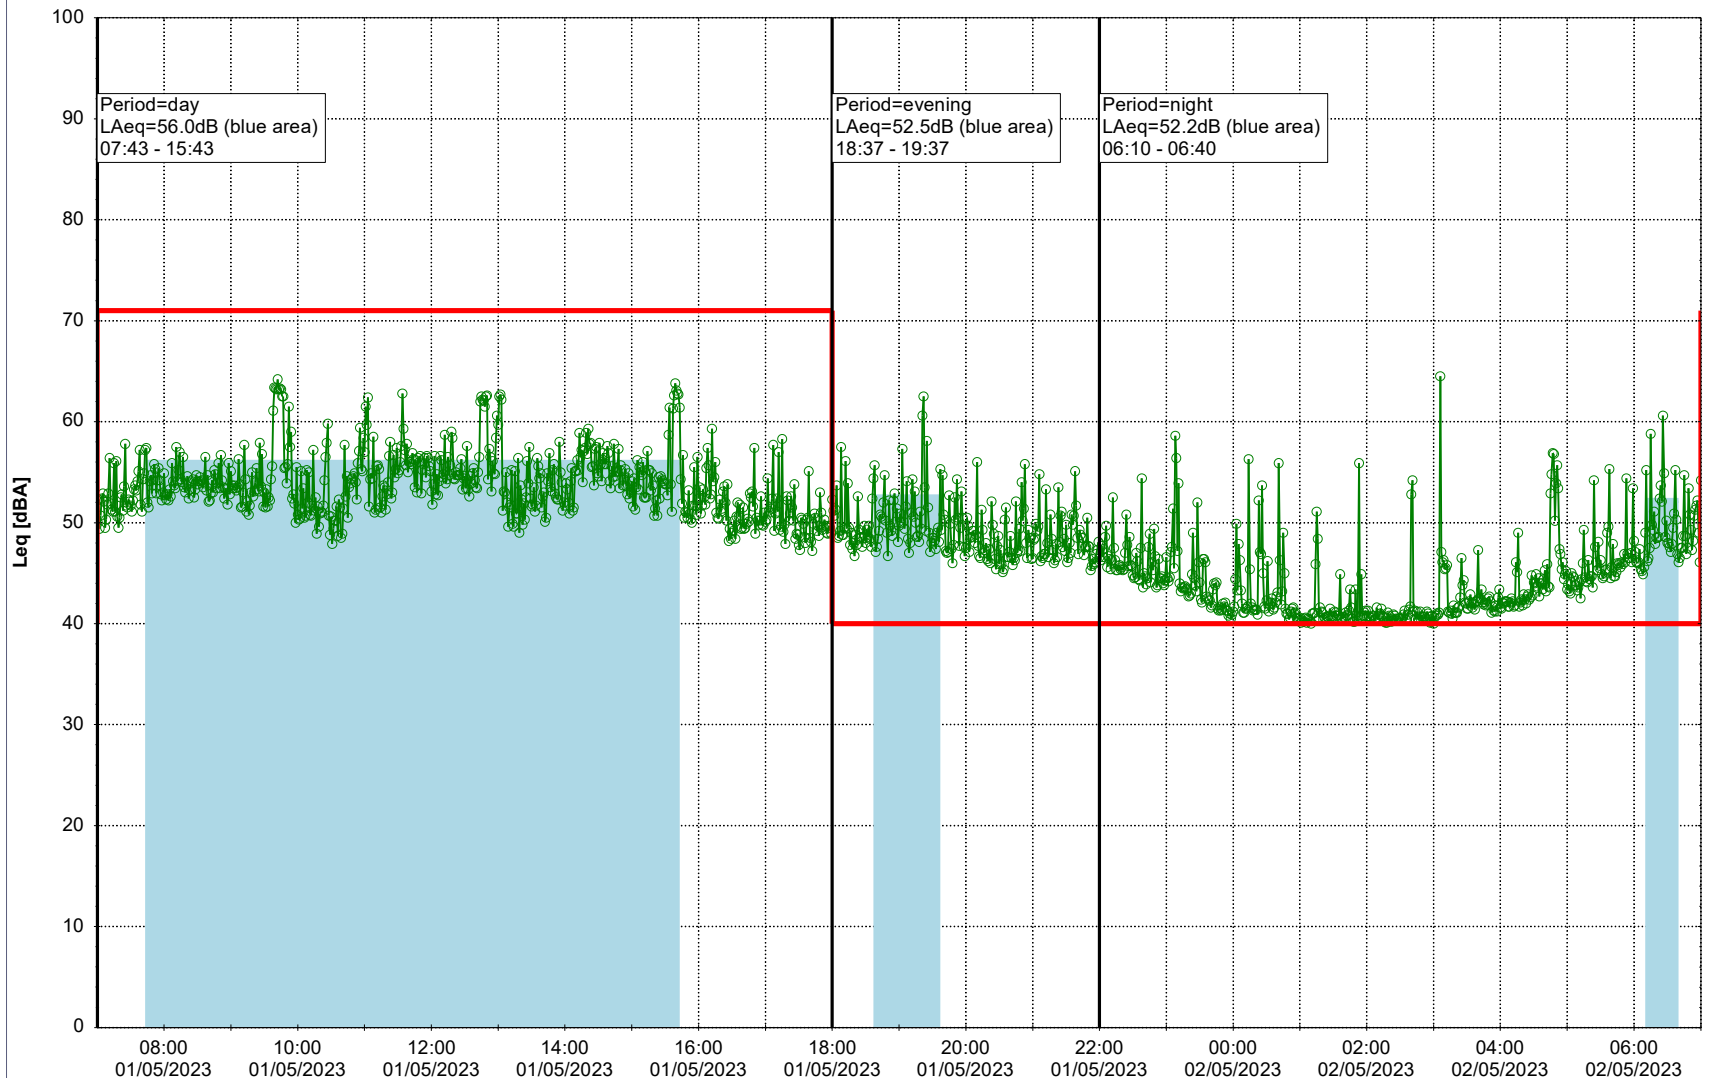

Project: Kronos Sydhavnen
Construction: Ny Ellebjerg
Location: N-V

Plan View

Remarks

...

Noise Time Related Diagram

01/05/2023

02/05/2023

○○○ NEL_NS01

Project: Kronos Sydhavnen
Construction: Ny Ellebjerg
Location: N-V

02/05/2023
03/05/2023

Plan View

Remarks

...

Noise Time Related Diagram

○○○ NEL_NS01

Project: Kronos Sydhavnen
Construction: Ny Ellebjerg
Location: N-V

Plan View

Remarks

...

Noise Time Related Diagram

03/05/2023
04/05/2023

○ ○ ○ ○ NEL_NS01

Project: Kronos Sydhavnen
Construction: Ny Ellebjerg
Location: N-V

Plan View

Remarks

...

Noise Time Related Diagram

04/05/2023
05/05/2023

○ NEL_NS01

Project: Kronos Sydhavnen
Construction: Ny Ellebjerg
Location: N-V

Plan View

Remarks