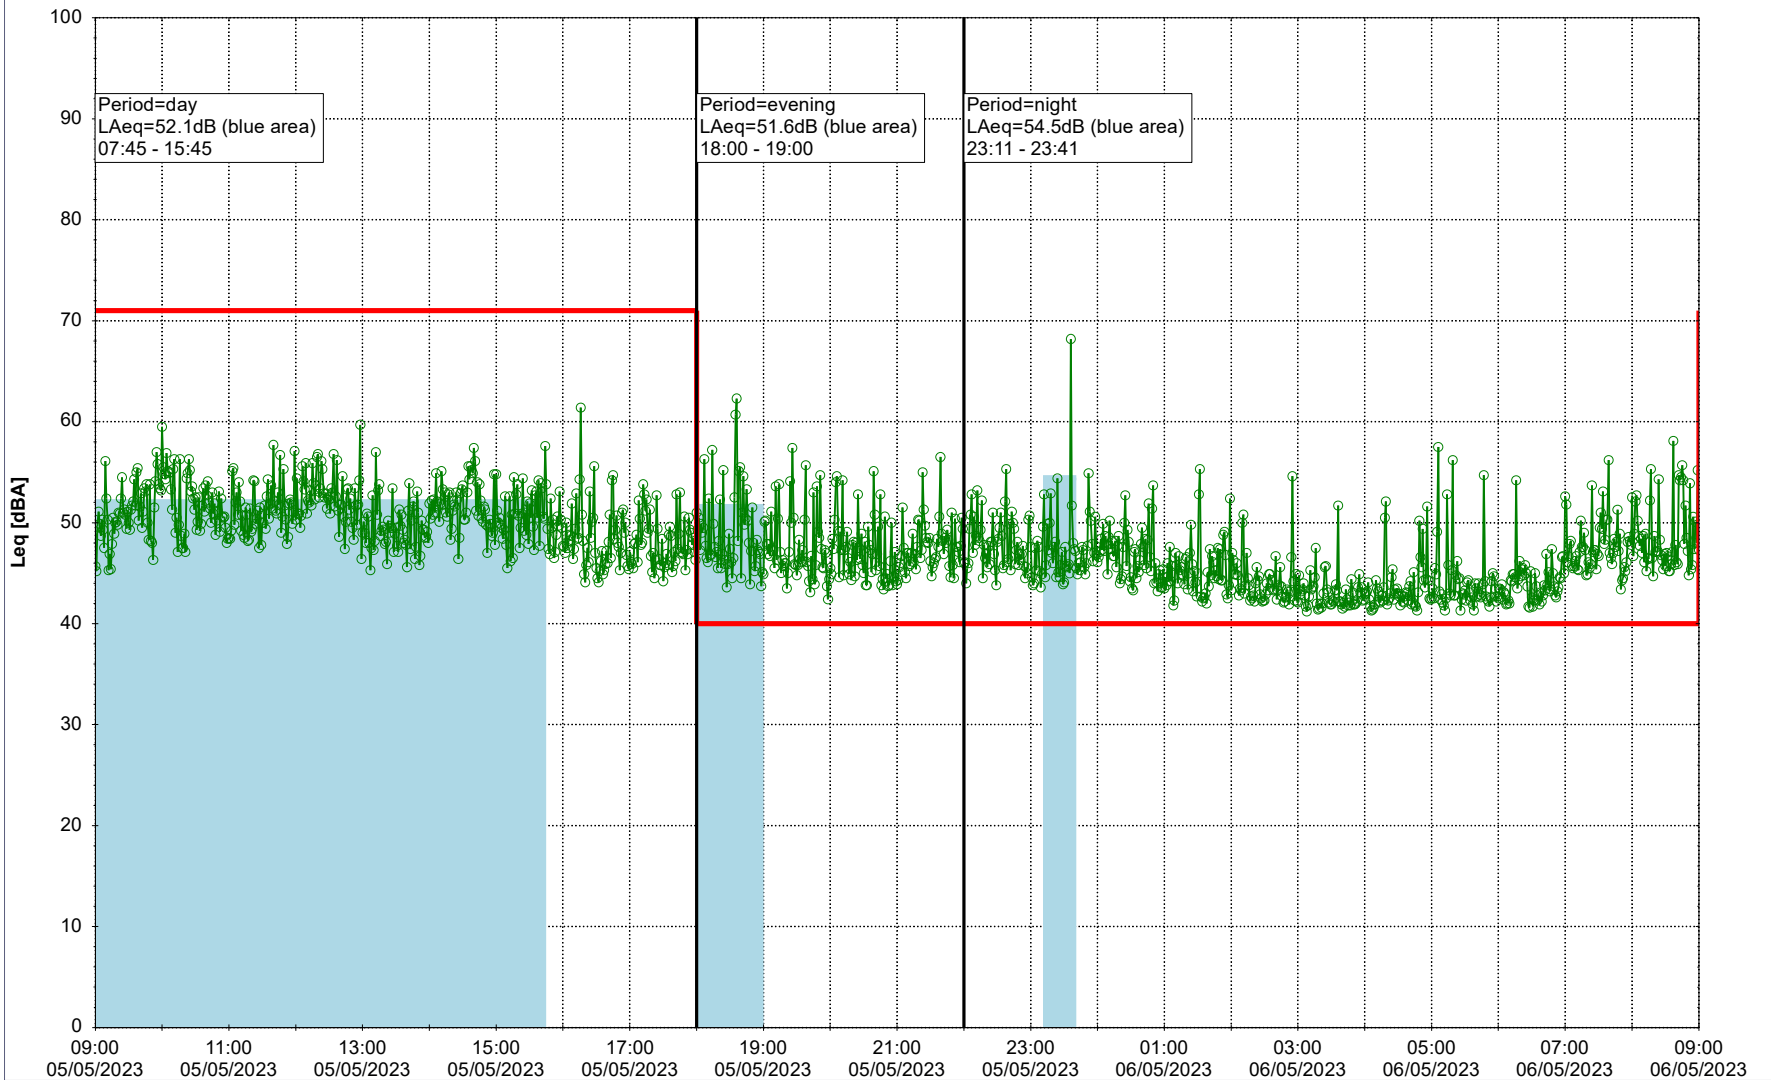

Remarks

...

Noise Time Related Diagram

04/05/2023
05/05/2023

○ NEL_NS01

Project: Kronos Sydhavnen
Construction: Ny Ellebjerg
Location: N-V

Plan View

Remarks

...

Noise Time Related Diagram

05/05/2023
06/05/2023

○○○ NEL_NS01

Project: Kronos Sydhavnen
Construction: Ny Ellebjerg
Location: N-V

Plan View

Remarks

...

Noise Time Related Diagram

06/05/2023
07/05/2023

○○○ NEL_NS01

Project: Kronos Sydhavnen
Construction: Ny Ellebjerg
Location: N-V

Plan View

Remarks

...

Noise Time Related Diagram