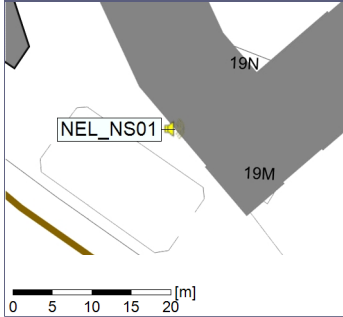

Noise Time Related Diagram

06/05/2023
07/05/2023

○○○ NEL_NS01

Project: Kronos Sydhavnen
Construction: Ny Ellebjerg
Location: N-V

Plan View

Remarks

...

Noise Time Related Diagram