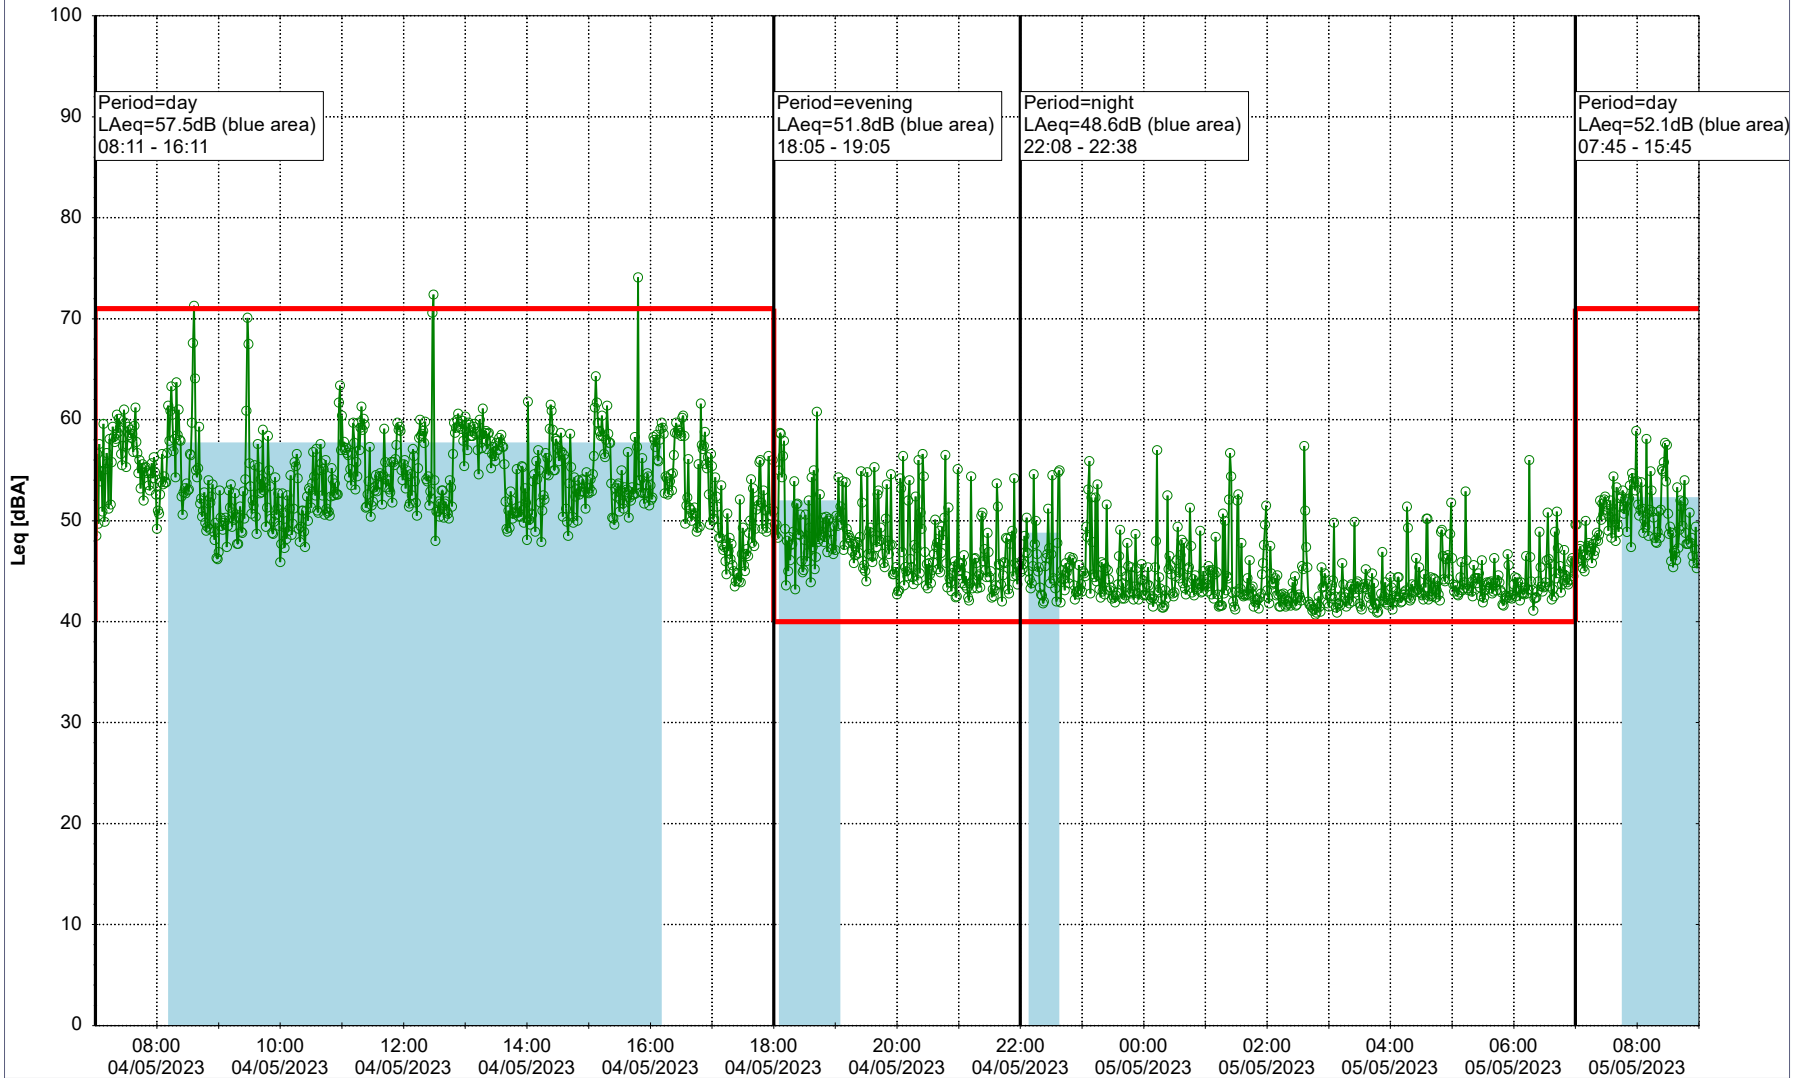

Plan View

Remarks

...

Noise Time Related Diagram

03/05/2023
04/05/2023

○ ○ ○ ○ NEL_NS01

Project: Kronos Sydhavnen
Construction: Ny Ellebjerg
Location: N-V

Plan View

Remarks

...

Noise Time Related Diagram

04/05/2023
05/05/2023

○ NEL_NS01

Project: Kronos Sydhavnen
Construction: Ny Ellebjerg
Location: N-V

Plan View

Remarks

Noise Time Related Diagram

06/05/2023
07/05/2023

○○○ NEL_NS01

Project: Kronos Sydhavnen
Construction: Ny Ellebjerg
Location: N-V

Plan View

Remarks

...

Noise Time Related Diagram