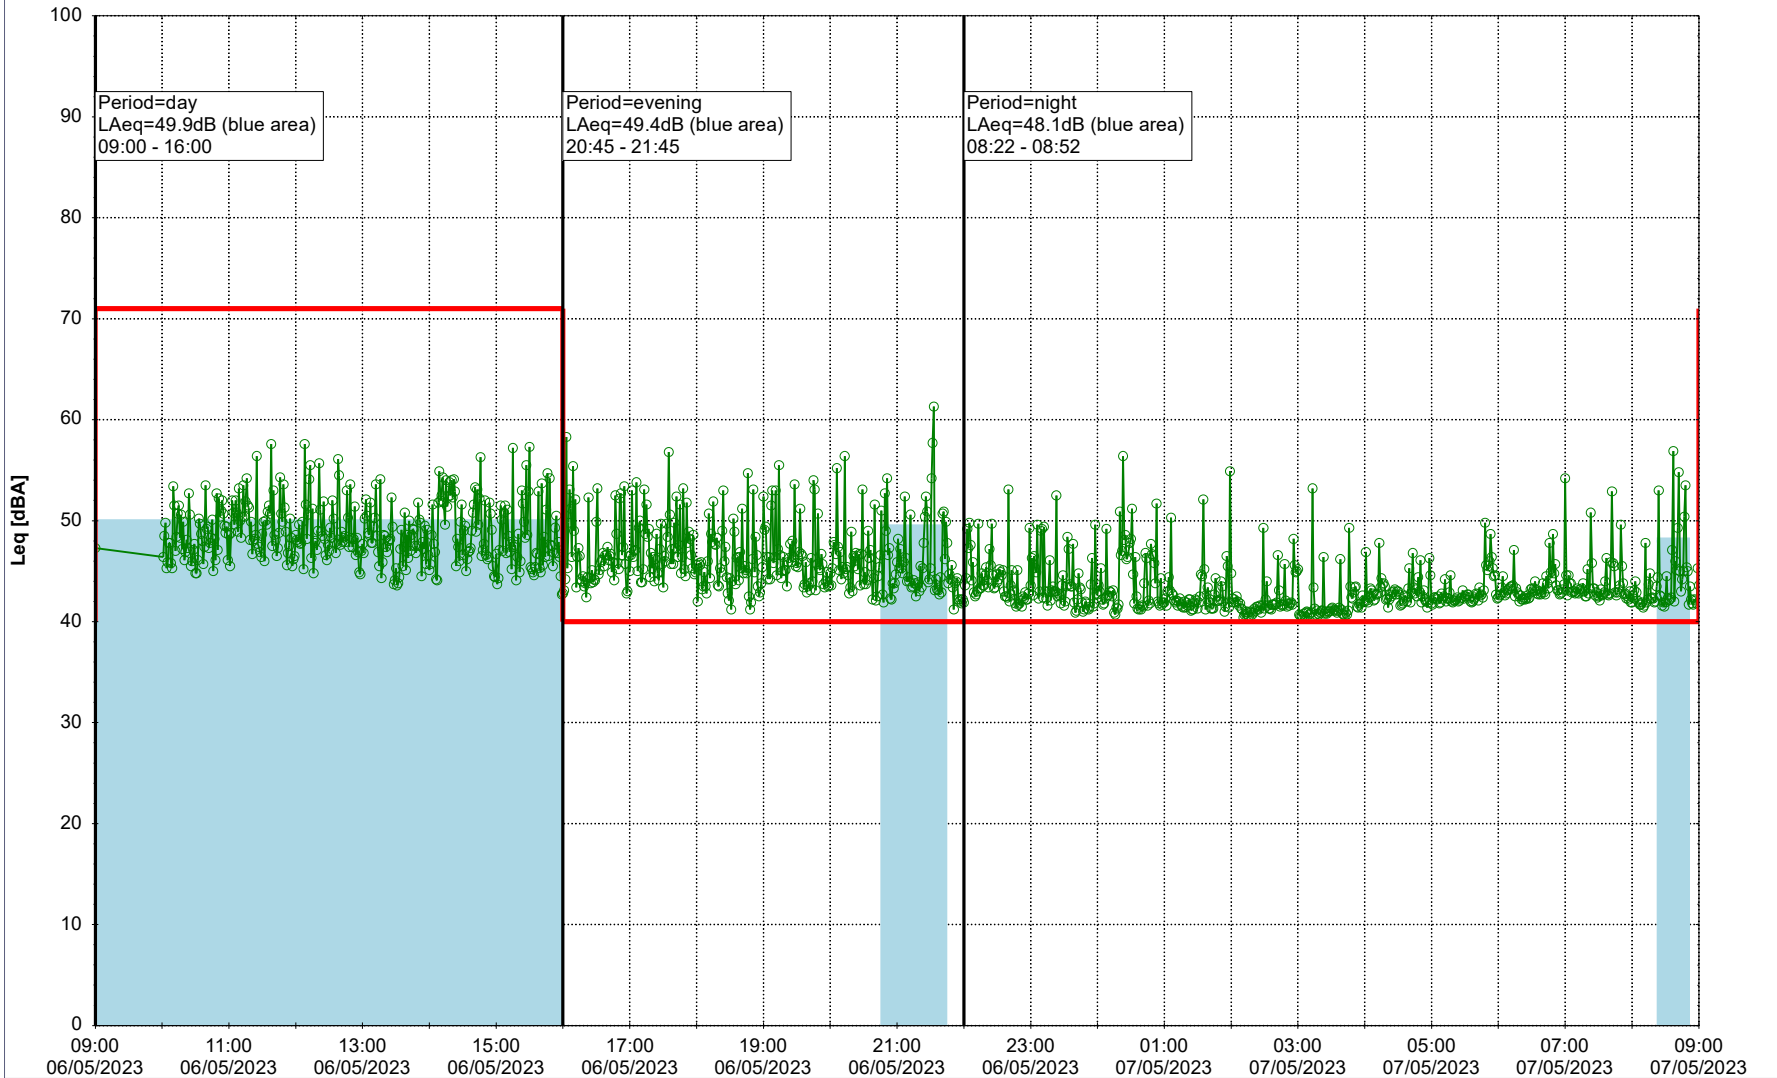

...

Noise Time Related Diagram

05/05/2023
06/05/2023

○○○ NEL_NS01

Project: Kronos Sydhavnen
Construction: Ny Ellebjerg
Location: N-V

Plan View

Remarks

...

Noise Time Related Diagram

06/05/2023
07/05/2023

○○○ NEL_NS01

Project: Kronos Sydhavnen
Construction: Ny Ellebjerg
Location: N-V

Plan View

Remarks

...

Noise Time Related Diagram