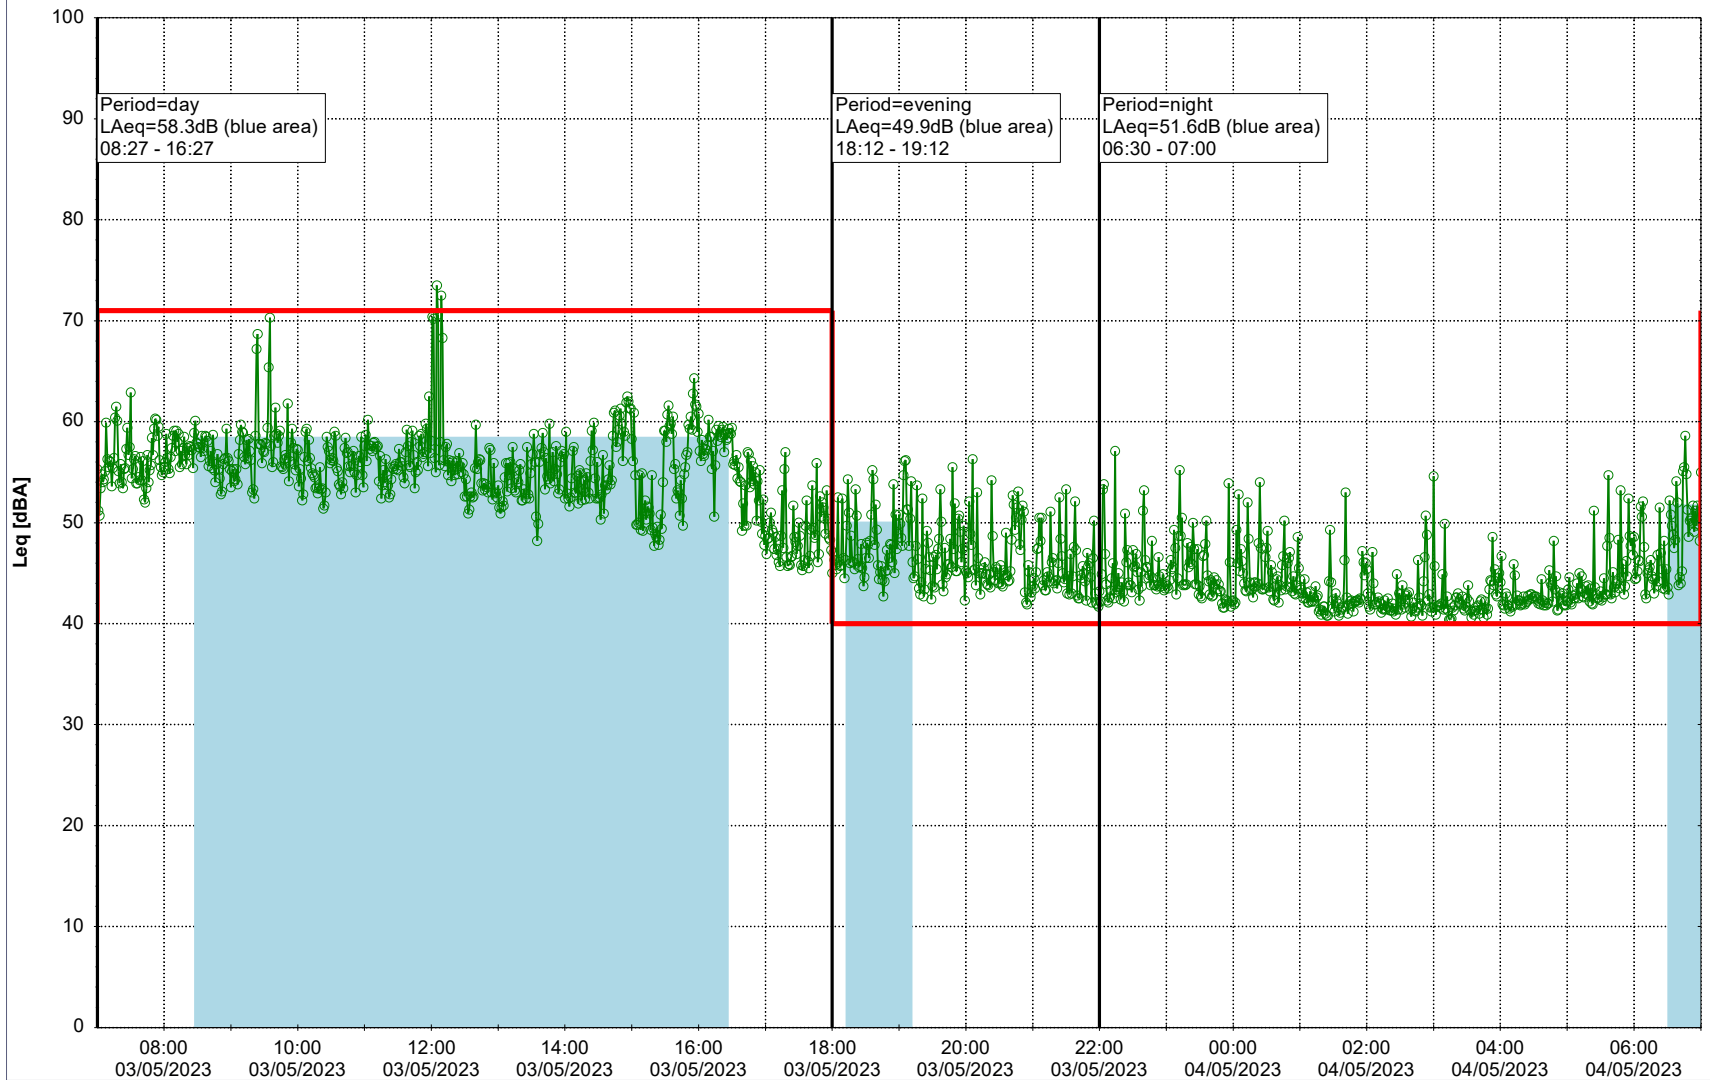

Plan View

Remarks

...

Noise Time Related Diagram

03/05/2023
04/05/2023

○ ○ ○ ○ NEL_NS01

Project: Kronos Sydhavnen
Construction: Ny Ellebjerg
Location: N-V

Plan View

Remarks

...

Noise Time Related Diagram

04/05/2023
05/05/2023

○ NEL_NS01

Project: Kronos Sydhavnen
Construction: Ny Ellebjerg
Location: N-V

Plan View

Remarks

...

Noise Time Related Diagram

05/05/2023
06/05/2023

○○○ NEL_NS01

Project: Kronos Sydhavnen
Construction: Ny Ellebjerg
Location: N-V

Plan View

Remarks

...

Noise Time Related Diagram

06/05/2023
07/05/2023

○○○ NEL_NS01

Project: Kronos Sydhavnen
Construction: Ny Ellebjerg
Location: N-V

Plan View

Remarks

...

Noise Time Related Diagram