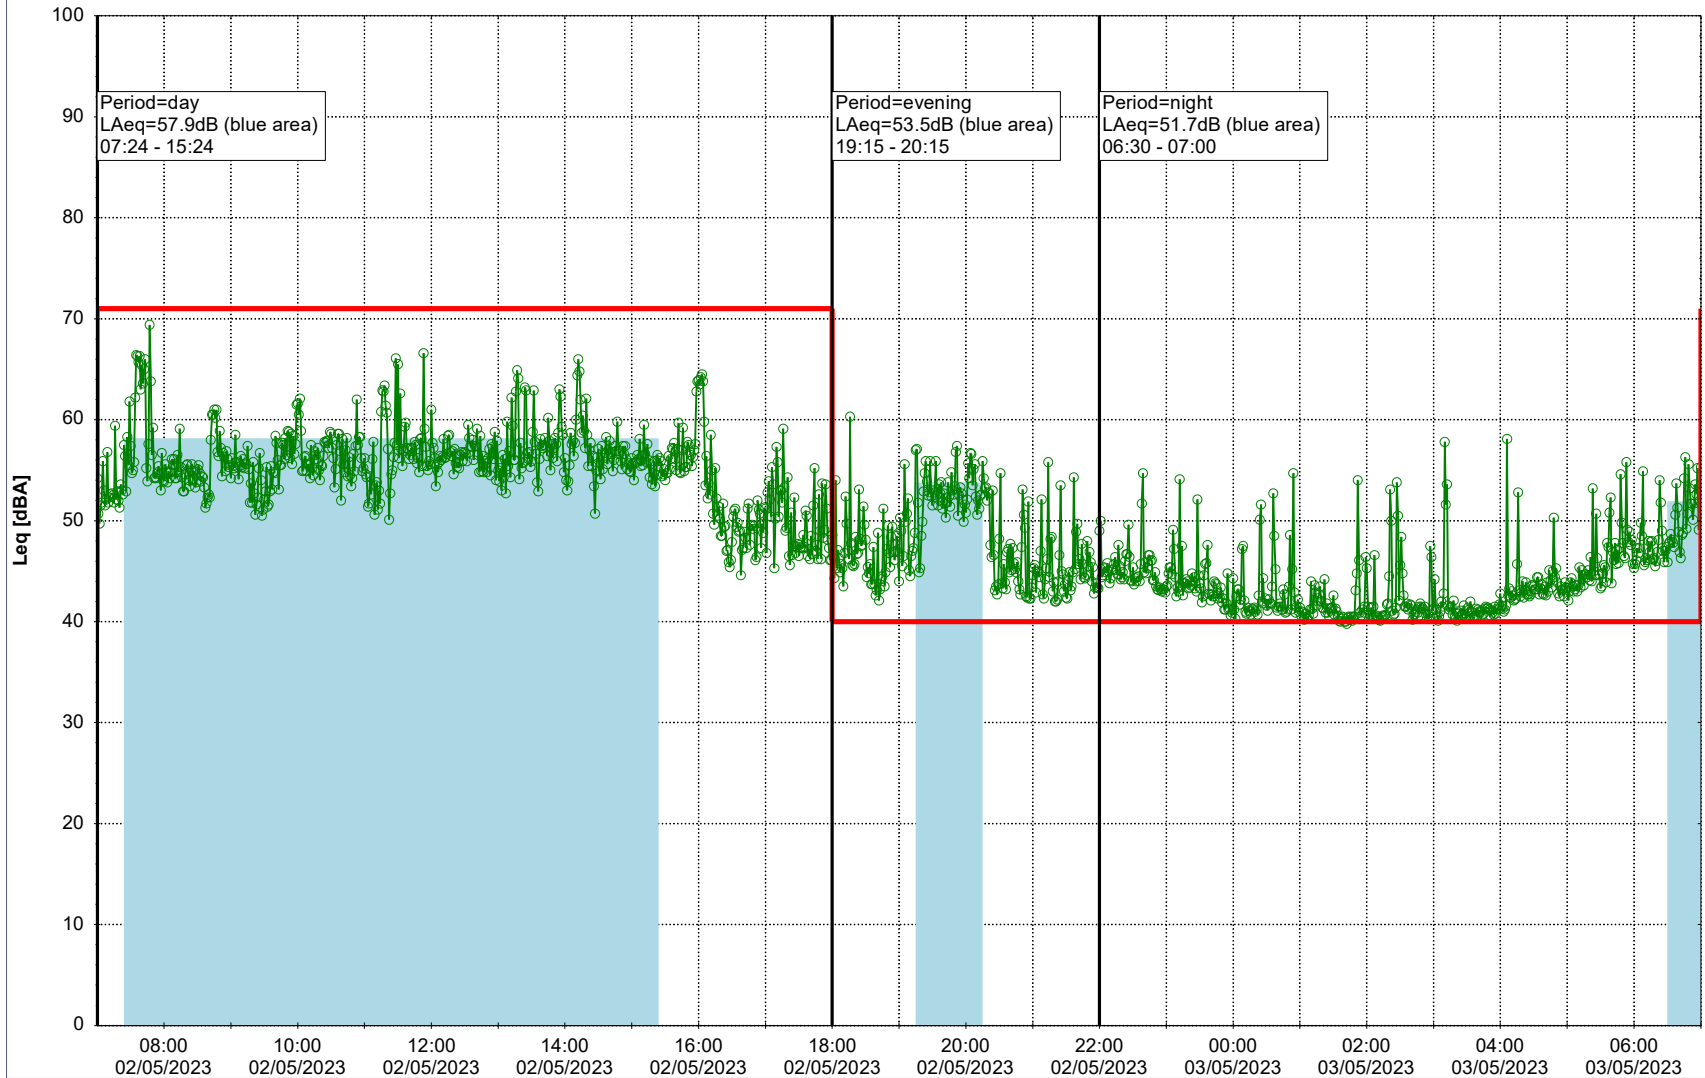

Project: Kronos Sydhavnen
Construction: Ny Ellebjerg
Location: N-V

02/05/2023
03/05/2023

Plan View

Remarks

...

Noise Time Related Diagram

○○○ NEL_NS01

Project: Kronos Sydhavnen
Construction: Ny Ellebjerg
Location: N-V

Plan View

Remarks

...

Noise Time Related Diagram

03/05/2023
04/05/2023

○ ○ ○ ○ NEL_NS01

Project: Kronos Sydhavnen
Construction: Ny Ellebjerg
Location: N-V

Plan View

Remarks

...

Noise Time Related Diagram

04/05/2023
05/05/2023

○ NEL_NS01

Project: Kronos Sydhavnen
Construction: Ny Ellebjerg
Location: N-V

Plan View

Remarks

Noise Time Related Diagram

06/05/2023
07/05/2023

○○○ NEL_NS01

Project: Kronos Sydhavnen
Construction: Ny Ellebjerg
Location: N-V

Plan View

Remarks

...

Noise Time Related Diagram