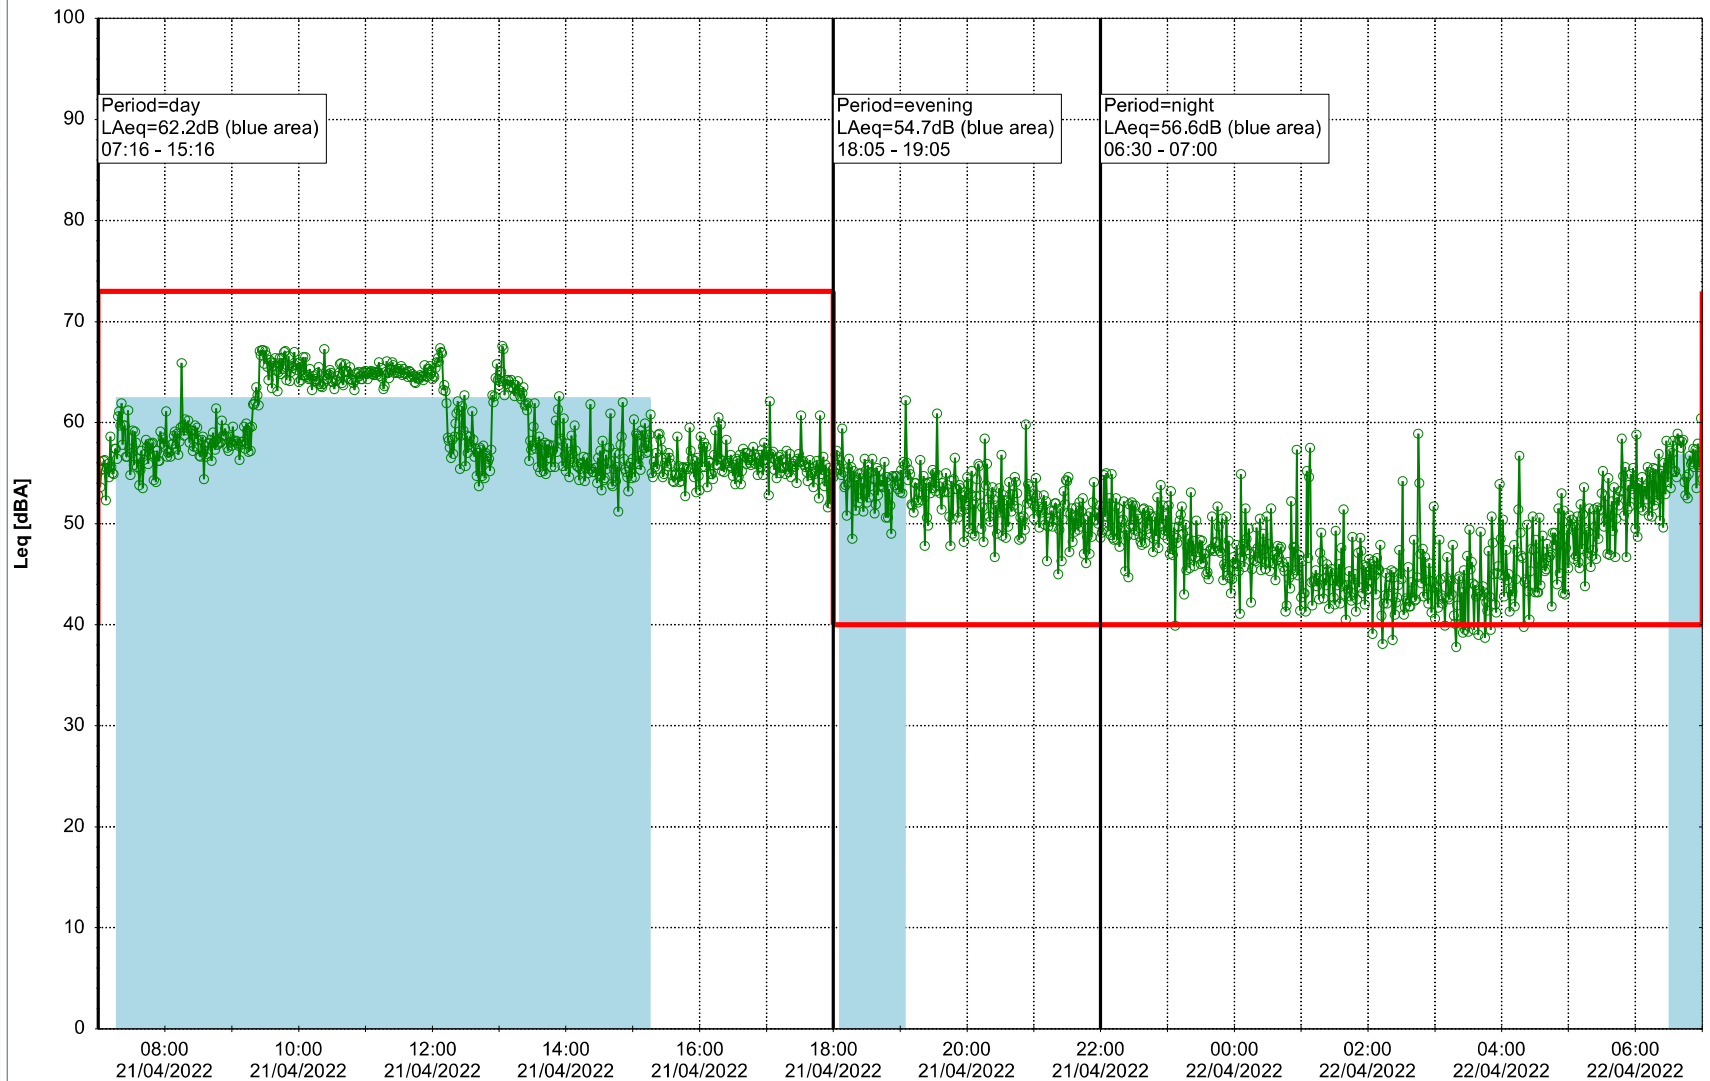

Remarks

...

Noise Time Related Diagram

20/04/2022
21/04/2022

○ ○ ○ ○ HOL_NS01

Project: Kronos Sydhavnen
Construction: Havneholmen
Location: N-V

Plan View

Remarks

...

Noise Time Related Diagram

21/04/2022
22/04/2022

○ ○ ○ ○ HOL_NS01

Project: Kronos Sydhavnen
Construction: Havneholmen
Location: N-V

Plan View

Remarks

...

Noise Time Related Diagram

22/04/2022
23/04/2022

○ ○ ○ ○ HOL_NS01

Project: Kronos Sydhavnen
Construction: Havneholmen
Location: N-V

Plan View

Remarks

...

Noise Time Related Diagram