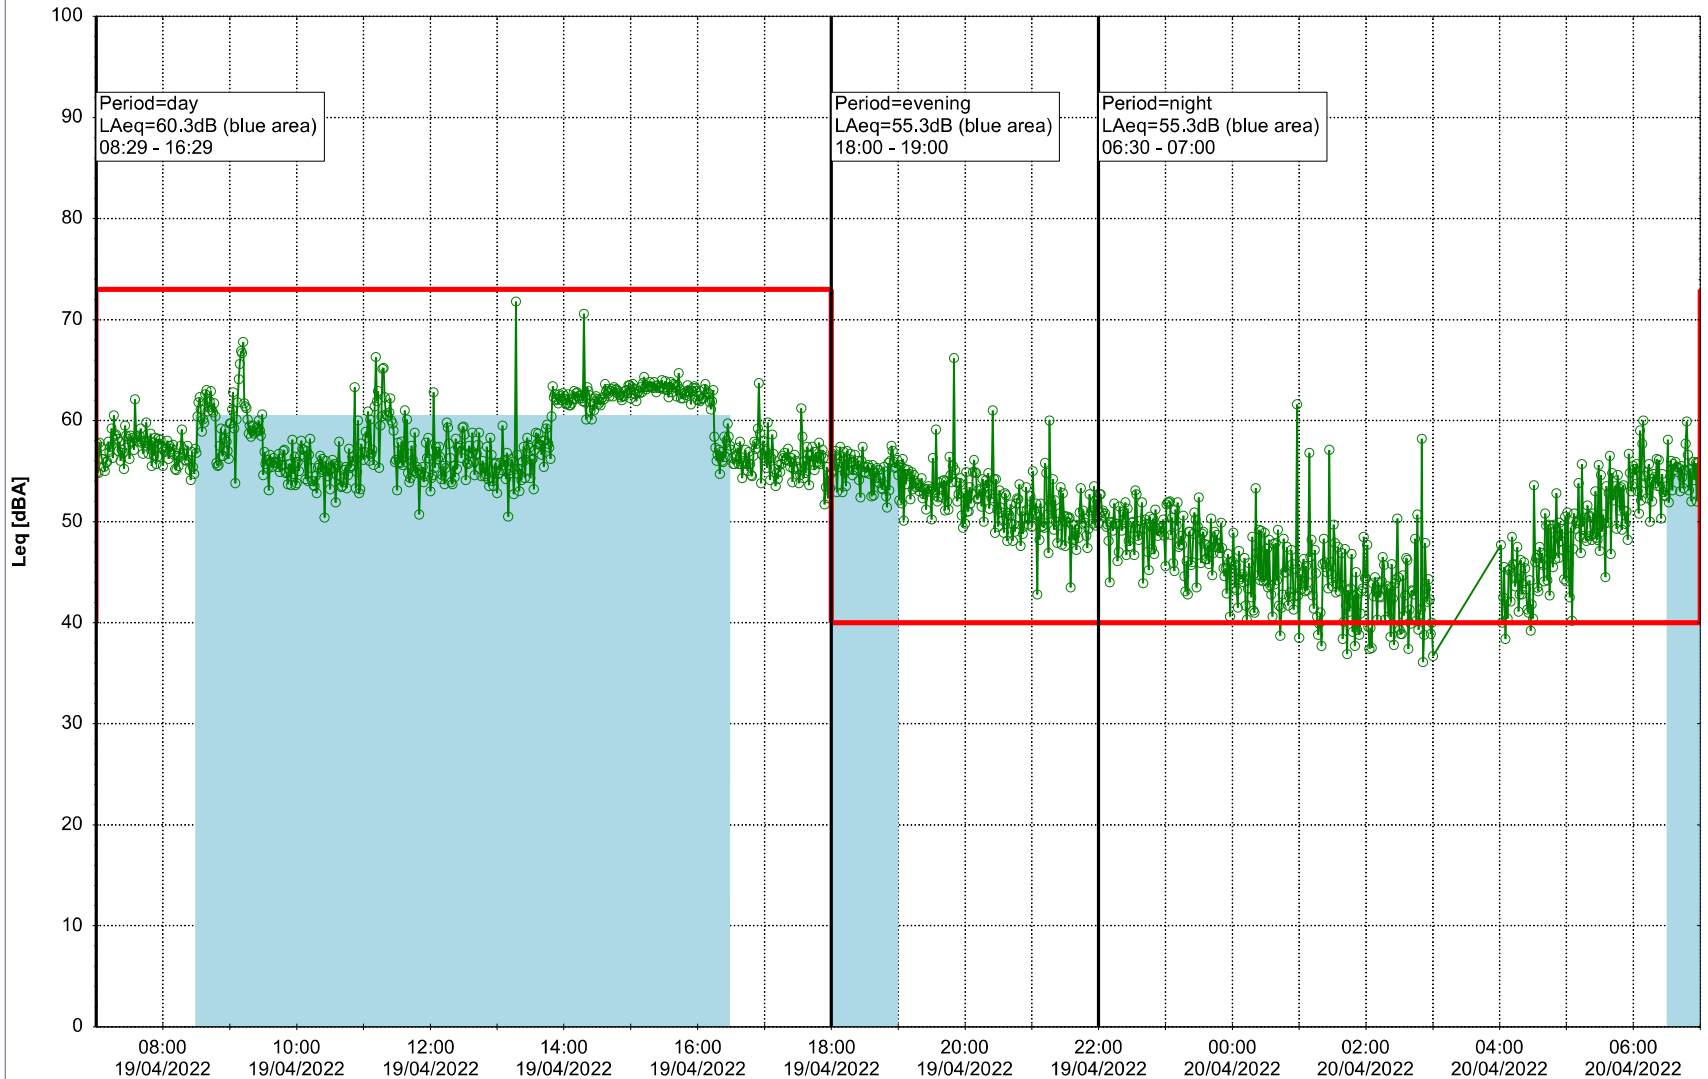

Plan View

Remarks

...

Noise Time Related Diagram

19/04/2022
20/04/2022

○ ○ ○ ○ HOL_NS01

Project: Kronos Sydhavnen
Construction: Havneholmen
Location: N-V

Plan View

Remarks

...

Noise Time Related Diagram

20/04/2022
21/04/2022

○ ○ ○ ○ HOL_NS01

Project: Kronos Sydhavnen
Construction: Havneholmen
Location: N-V

Plan View

Remarks

...

Noise Time Related Diagram

21/04/2022
22/04/2022

○ ○ ○ ○ HOL_NS01

Project: Kronos Sydhavnen
Construction: Havneholmen
Location: N-V

Plan View

Remarks

...

Noise Time Related Diagram

22/04/2022
23/04/2022

○ ○ ○ ○ HOL_NS01

Project: Kronos Sydhavnen
Construction: Havneholmen
Location: N-V

Plan View

Remarks

...

Noise Time Related Diagram