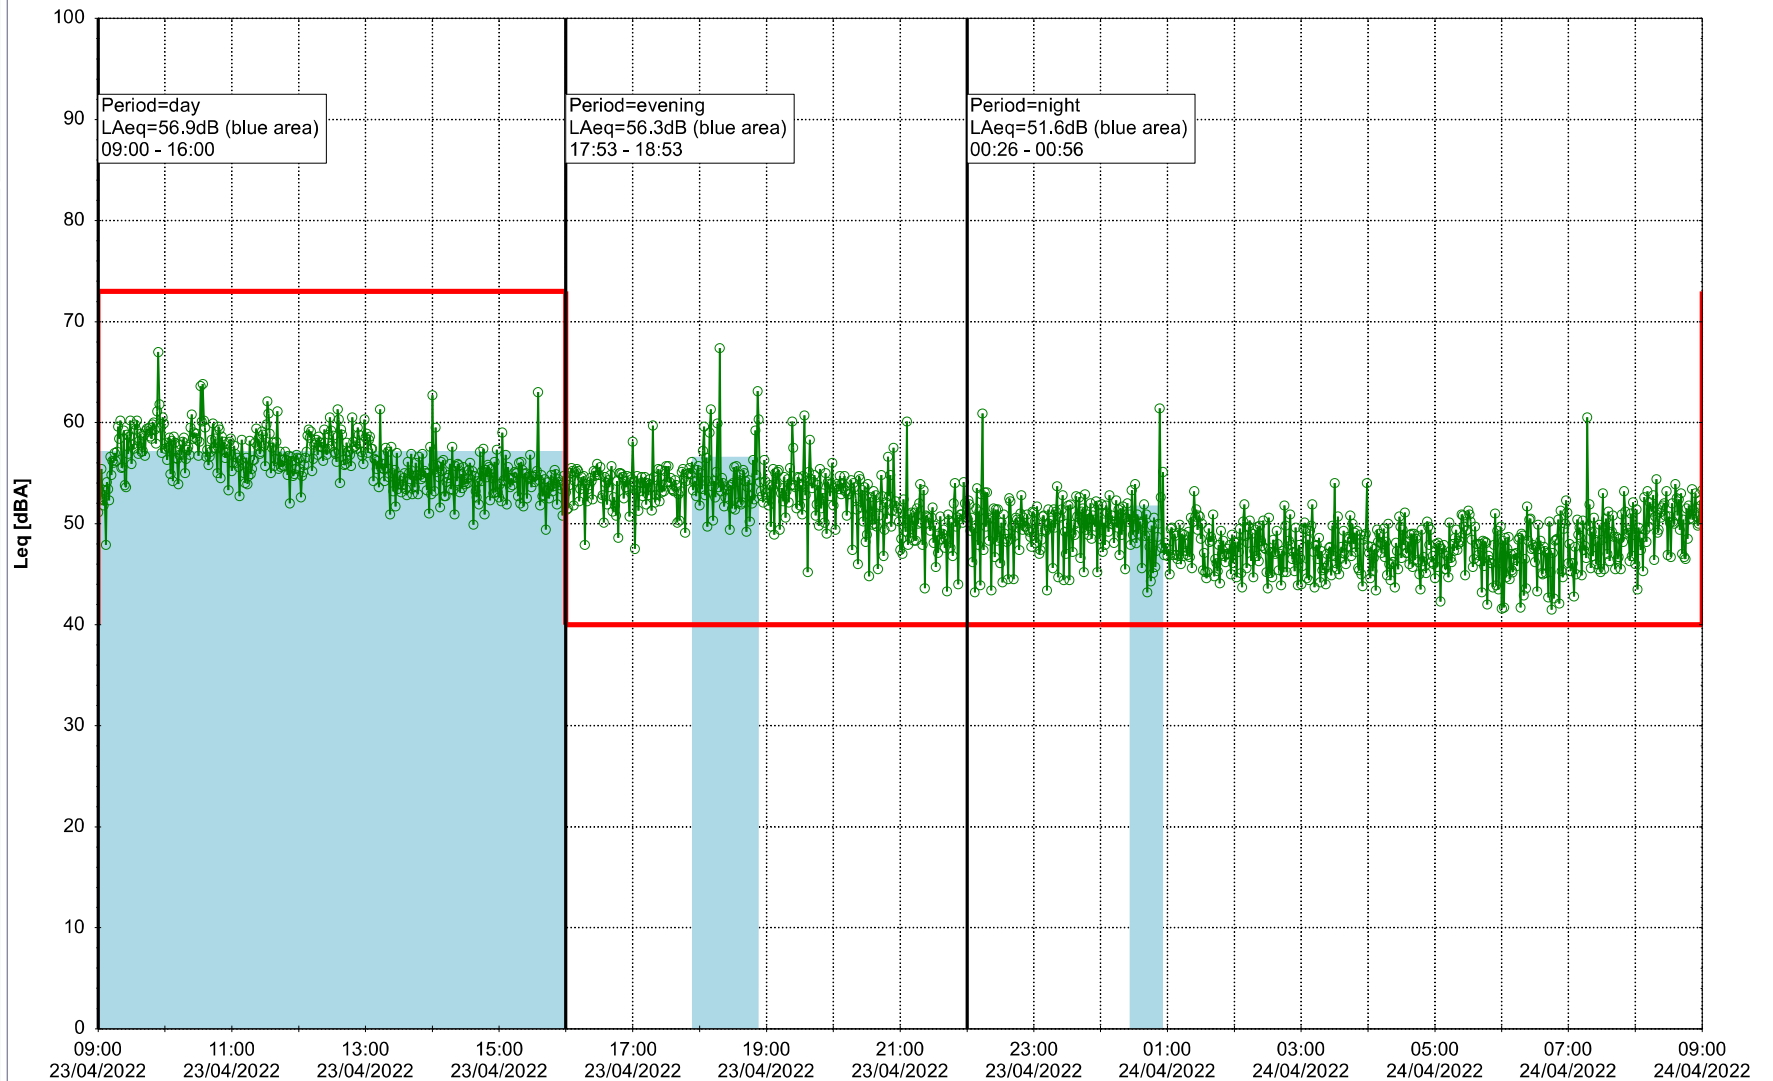

Noise Time Related Diagram

22/04/2022
23/04/2022

○ ○ ○ ○ HOL_NS01

Project: Kronos Sydhavnen
Construction: Havneholmen
Location: N-V

Plan View

Remarks

...

Noise Time Related Diagram

23/04/2022
24/04/2022

○ ○ ○ ○ HOL_NS01

Project: Kronos Sydhavnen
Construction: Havneholmen
Location: N-V

Plan View

Remarks

...

Noise Time Related Diagram

24/04/2022
25/04/2022