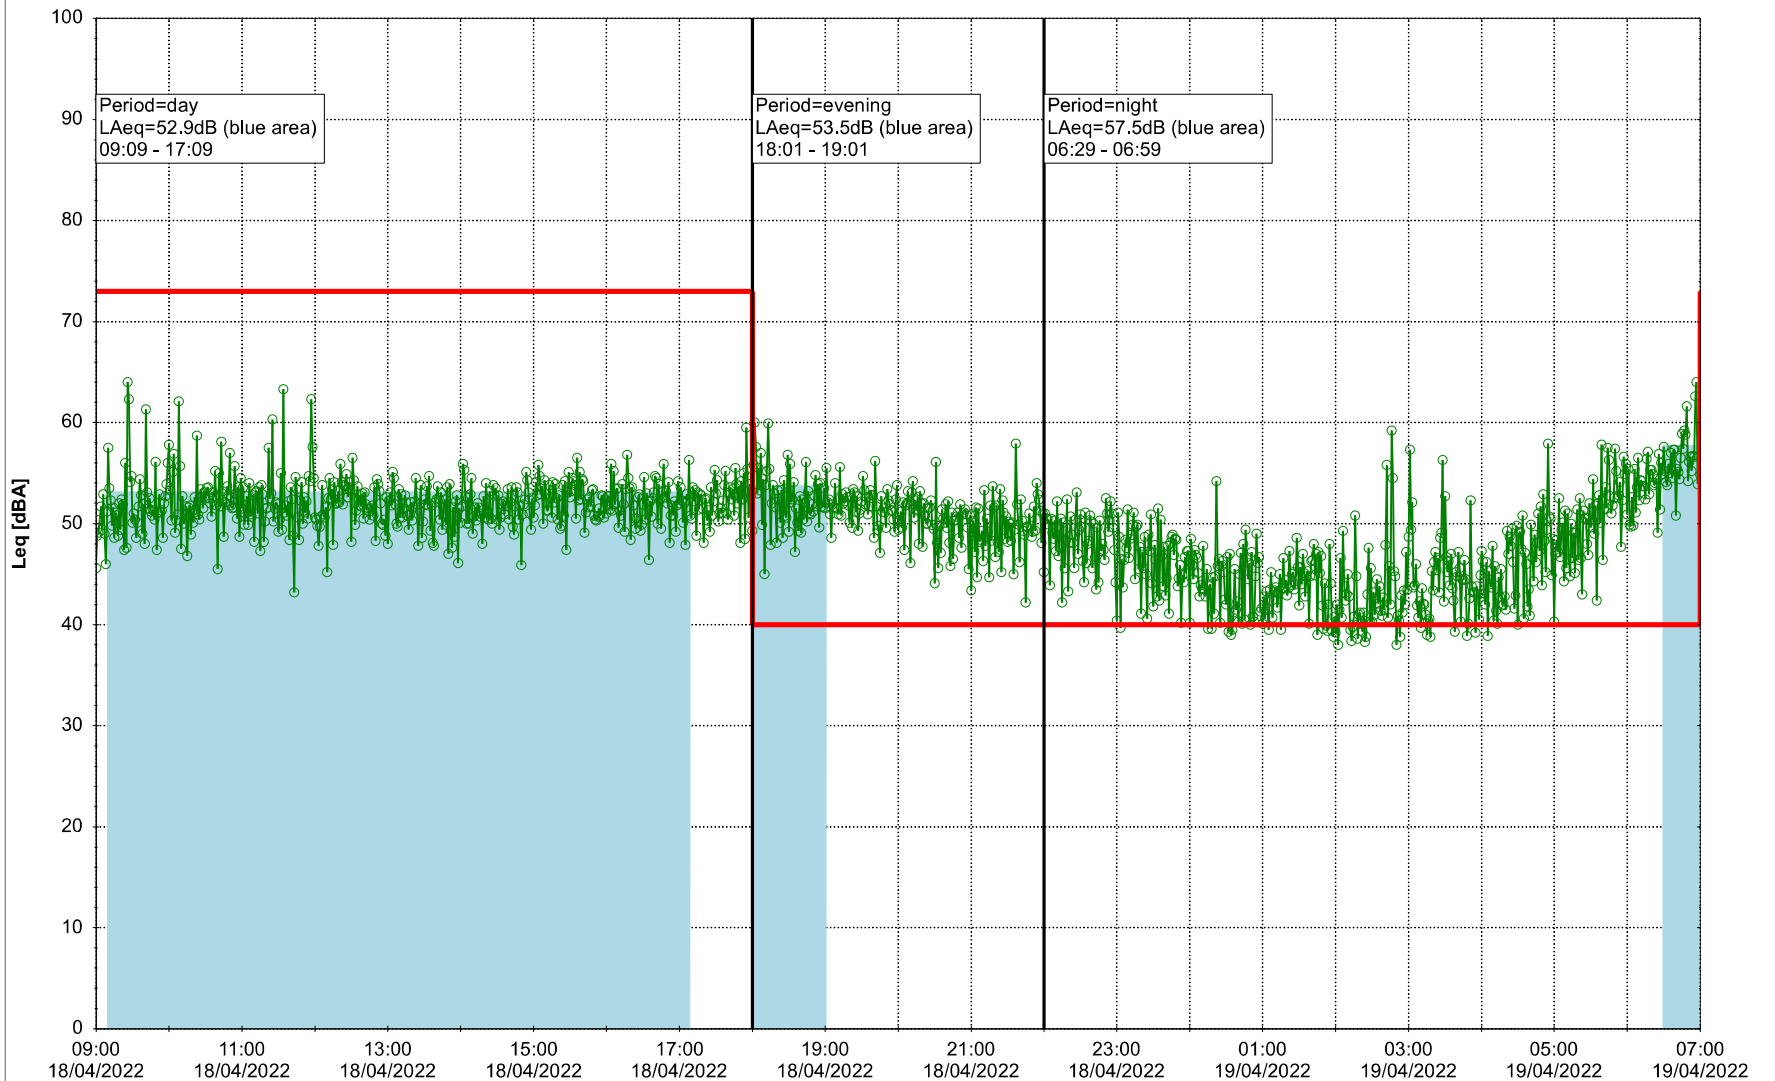

Project: Kronos Sydhavnen
Construction: Havneholmen
Location: N-V

Plan View

Remarks

...

Noise Time Related Diagram

18/04/2022
19/04/2022

○ ○ ○ ○ HOL_NS01

Project: Kronos Sydhavnen
Construction: Havneholmen
Location: N-V

Plan View

Remarks

...

Noise Time Related Diagram

19/04/2022
20/04/2022

○ ○ ○ ○ HOL_NS01

Project: Kronos Sydhavnen
Construction: Havneholmen
Location: N-V

Plan View

Remarks

...

Noise Time Related Diagram

20/04/2022
21/04/2022

○ ○ ○ ○ HOL_NS01

Project: Kronos Sydhavnen
Construction: Havneholmen
Location: N-V

Plan View

Remarks

Noise Time Related Diagram

22/04/2022
23/04/2022

○ ○ ○ ○ HOL_NS01

Project: Kronos Sydhavnen
Construction: Havneholmen
Location: N-V

Plan View

Remarks

...

Noise Time Related Diagram