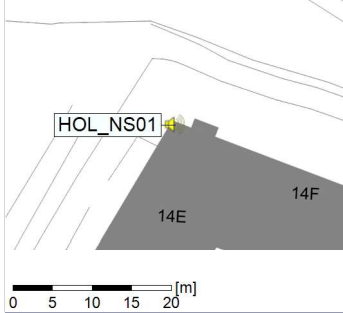

Noise Time Related Diagram

22/04/2022
23/04/2022

○ ○ ○ ○ HOL_NS01

Project: Kronos Sydhavnen
Construction: Havneholmen
Location: N-V

Plan View

Remarks

...

Noise Time Related Diagram