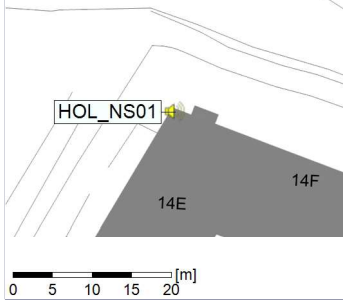

...

Noise Time Related Diagram

21/04/2022
22/04/2022

○ ○ ○ ○ HOL_NS01

Project: Kronos Sydhavnen
Construction: Havneholmen
Location: N-V

Plan View

Remarks

...