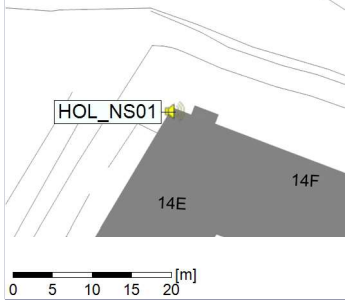

Project: Kronos Sydhavnen
Construction: Havneholmen
Location: N-V

Plan View

Remarks

...

Noise Time Related Diagram

18/04/2022
19/04/2022

○ ○ ○ ○ HOL_NS01

Project: Kronos Sydhavnen
Construction: Havneholmen
Location: N-V

Plan View

Remarks

...

Noise Time Related Diagram

19/04/2022
20/04/2022

○ ○ ○ ○ HOL_NS01

Project: Kronos Sydhavnen
Construction: Havneholmen
Location: N-V

Plan View

23/04/2022
24/04/2022

○ ○ ○ ○ HOL_NS01

Project: Kronos Sydhavnen
Construction: Havneholmen
Location: N-V

Plan View

Remarks

...

Noise Time Related Diagram

24/04/2022
25/04/2022