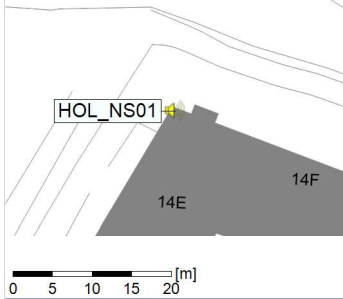

Remarks

...

Noise Time Related Diagram

20/04/2022
21/04/2022

○ ○ ○ ○ HOL_NS01

Project: Kronos Sydhavnen
Construction: Havneholmen
Location: N-V

Plan View

Remarks