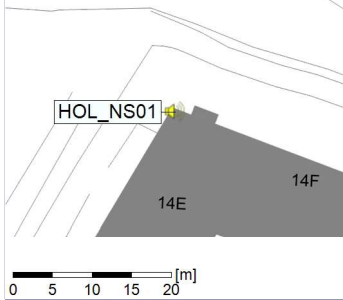

23/04/2022
24/04/2022

○ ○ ○ ○ HOL_NS01

Project: Kronos Sydhavnen
Construction: Havneholmen
Location: N-V

Plan View

Remarks

...

Noise Time Related Diagram

24/04/2022
25/04/2022