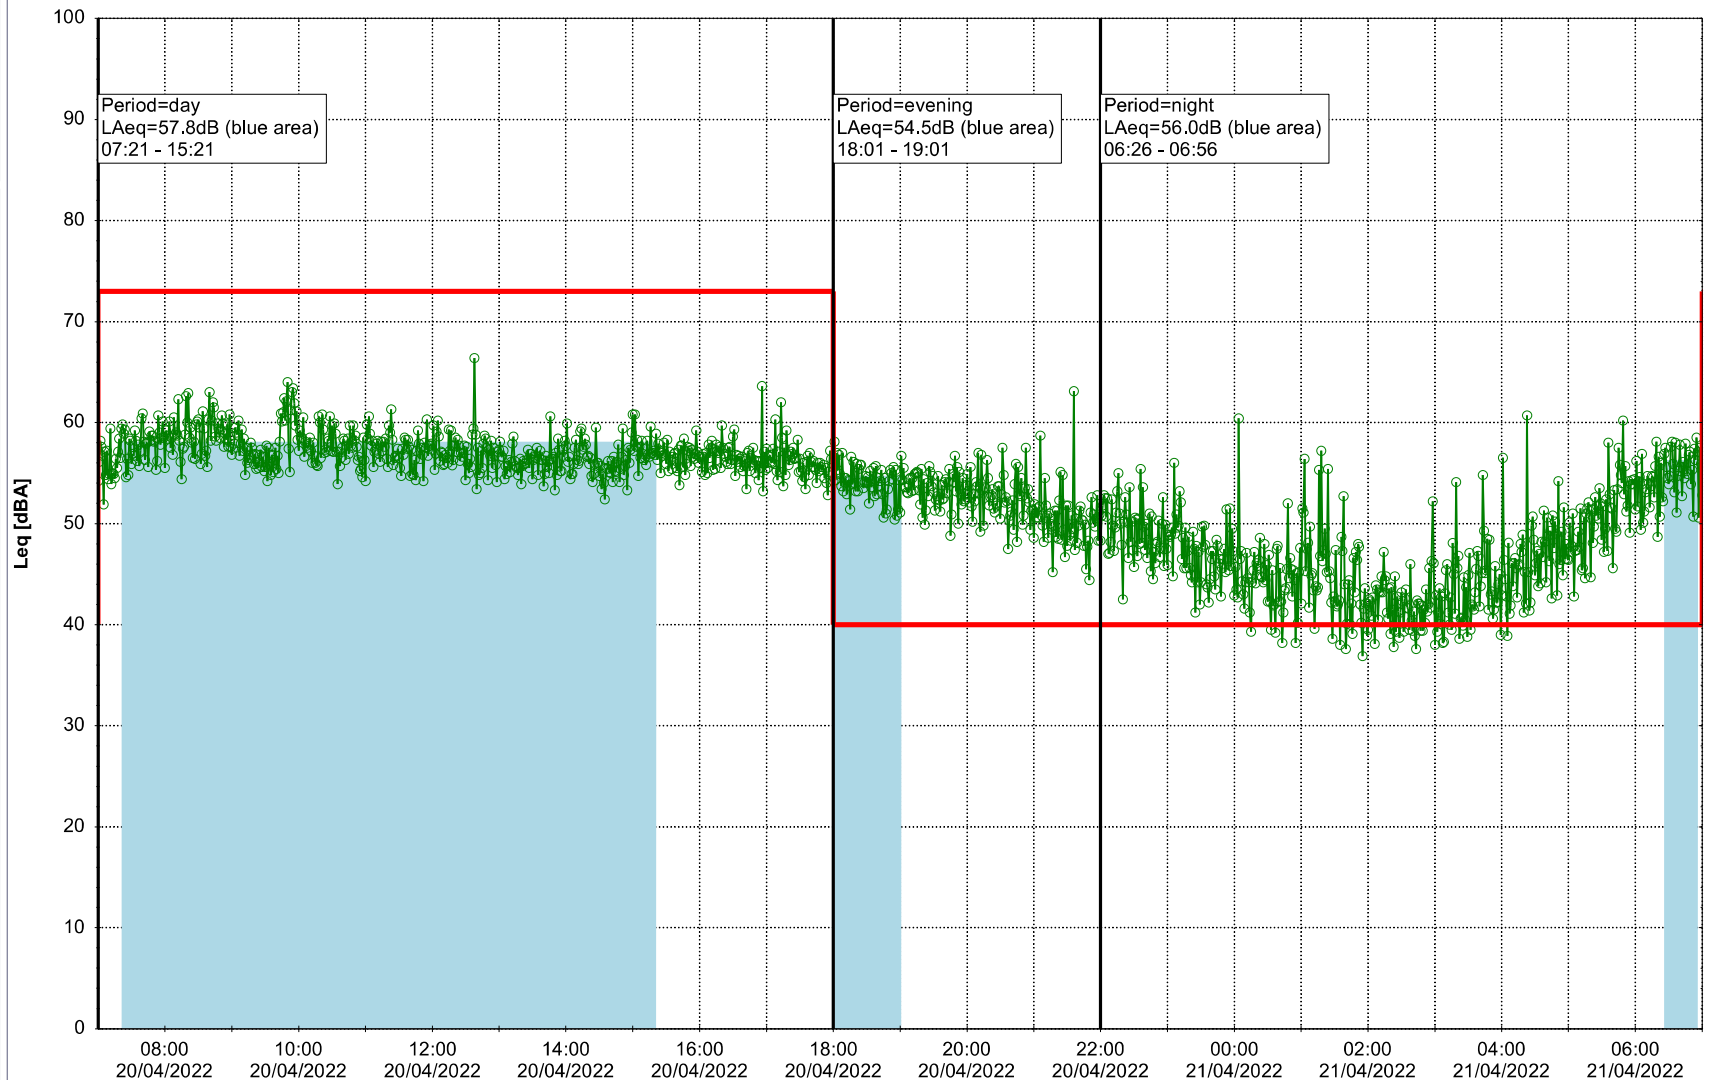

Plan View

Remarks

...

Noise Time Related Diagram

19/04/2022
20/04/2022

○ ○ ○ ○ HOL_NS01

Project: Kronos Sydhavnen
Construction: Havneholmen
Location: N-V

Plan View

Remarks

...

Noise Time Related Diagram

20/04/2022
21/04/2022

○ ○ ○ ○ HOL_NS01

Project: Kronos Sydhavnen
Construction: Havneholmen
Location: N-V

Plan View

Remarks