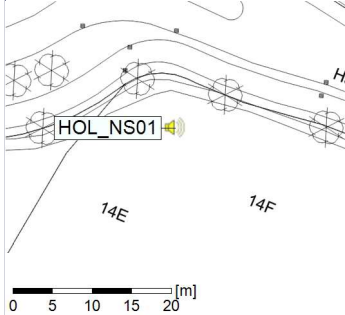

Project: Kronos Sydhavnen
Construction: Havneholmen
Location: N-V

Plan View

Remarks

...

Noise Time Related Diagram

18/04/2022
19/04/2022

○ ○ ○ ○ HOL_NS01

Project: Kronos Sydhavnen
Construction: Havneholmen
Location: N-V

Plan View

Remarks

...

Noise Time Related Diagram

19/04/2022
20/04/2022

○ ○ ○ ○ HOL_NS01

Project: Kronos Sydhavnen
Construction: Havneholmen
Location: N-V

Plan View

Noise Time Related Diagram

22/04/2022
23/04/2022

○ ○ ○ ○ HOL_NS01

Project: Kronos Sydhavnen
Construction: Havneholmen
Location: N-V

Plan View

Remarks

...

Noise Time Related Diagram

23/04/2022
24/04/2022

○ ○ ○ ○ HOL_NS01

Project: Kronos Sydhavnen
Construction: Havneholmen
Location: N-V

Plan View

Remarks

...

Noise Time Related Diagram

24/04/2022
25/04/2022