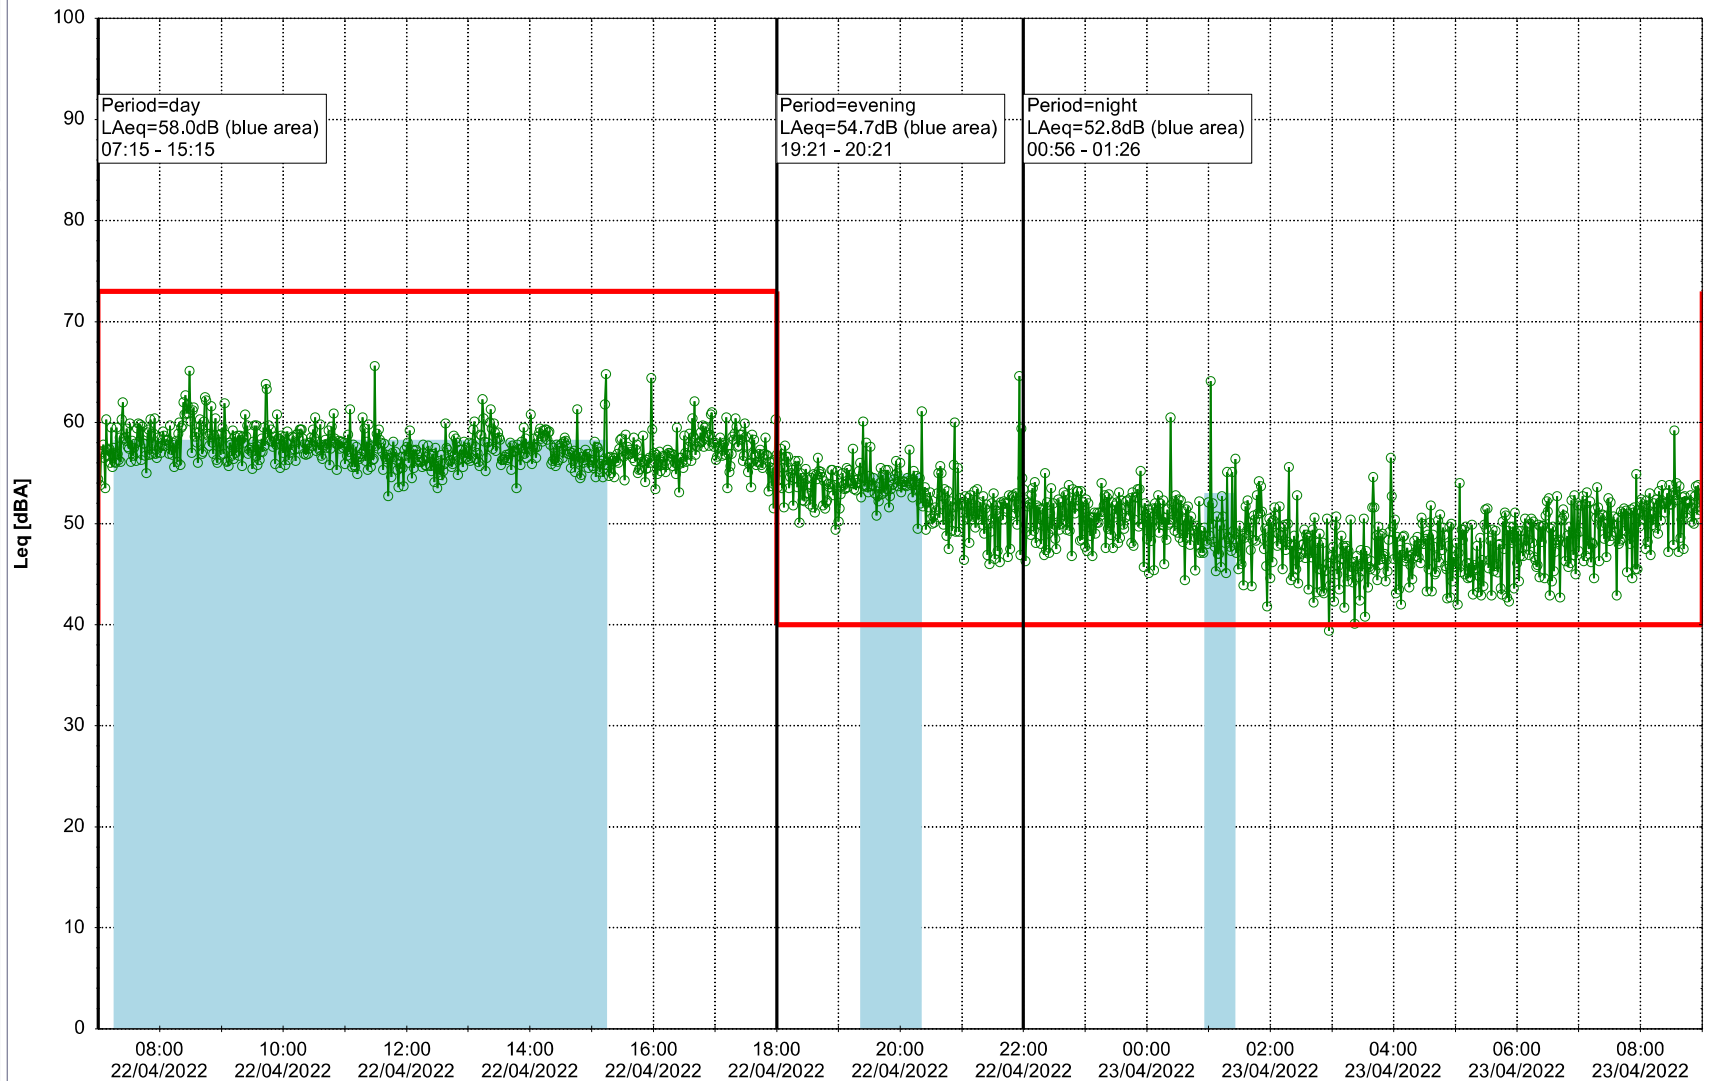

...

Noise Time Related Diagram

21/04/2022
22/04/2022

○ ○ ○ ○ HOL_NS01

Project: Kronos Sydhavnen
Construction: Havneholmen
Location: N-V

Plan View

Remarks

...

Noise Time Related Diagram

22/04/2022
23/04/2022

○ ○ ○ ○ HOL_NS01

Project: Kronos Sydhavnen
Construction: Havneholmen
Location: N-V

Plan View

Remarks

...

Noise Time Related Diagram