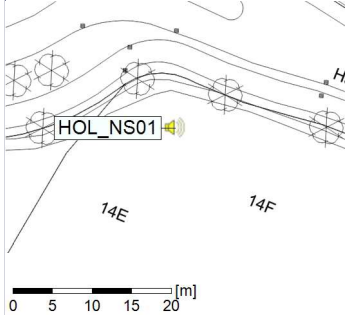

Plan View

Remarks

...

Noise Time Related Diagram

19/04/2022
20/04/2022

○ ○ ○ ○ HOL_NS01

Project: Kronos Sydhavnen
Construction: Havneholmen
Location: N-V

Plan View

Remarks

...

Noise Time Related Diagram

20/04/2022
21/04/2022

○ ○ ○ ○ HOL_NS01

Project: Kronos Sydhavnen
Construction: Havneholmen
Location: N-V

Plan View

Remarks