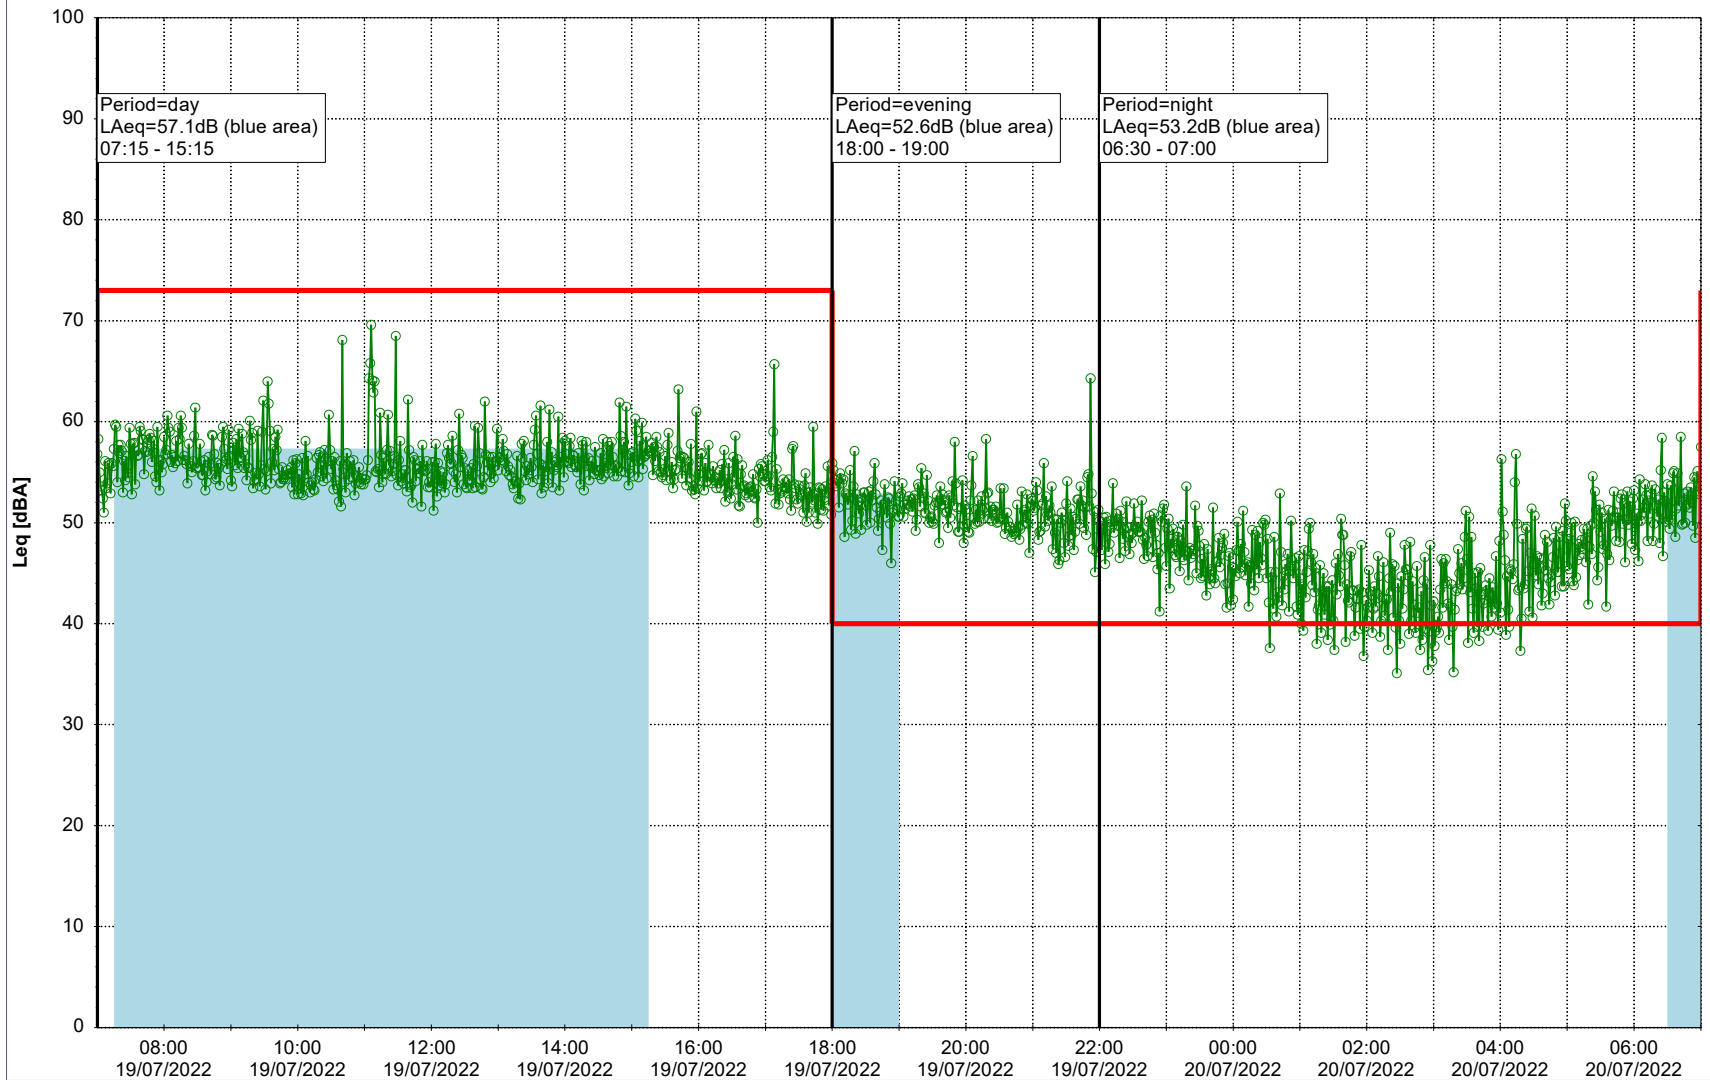

Plan View

Remarks

...

Noise Time Related Diagram

19/07/2022
20/07/2022

○○○ HOL_NS01

Project: Kronos Sydhavnen
Construction: Havneholmen
Location: N-V

Plan View

Remarks

...

Noise Time Related Diagram

20/07/2022
21/07/2022

○ ○ ○ ○ HOL_NS01