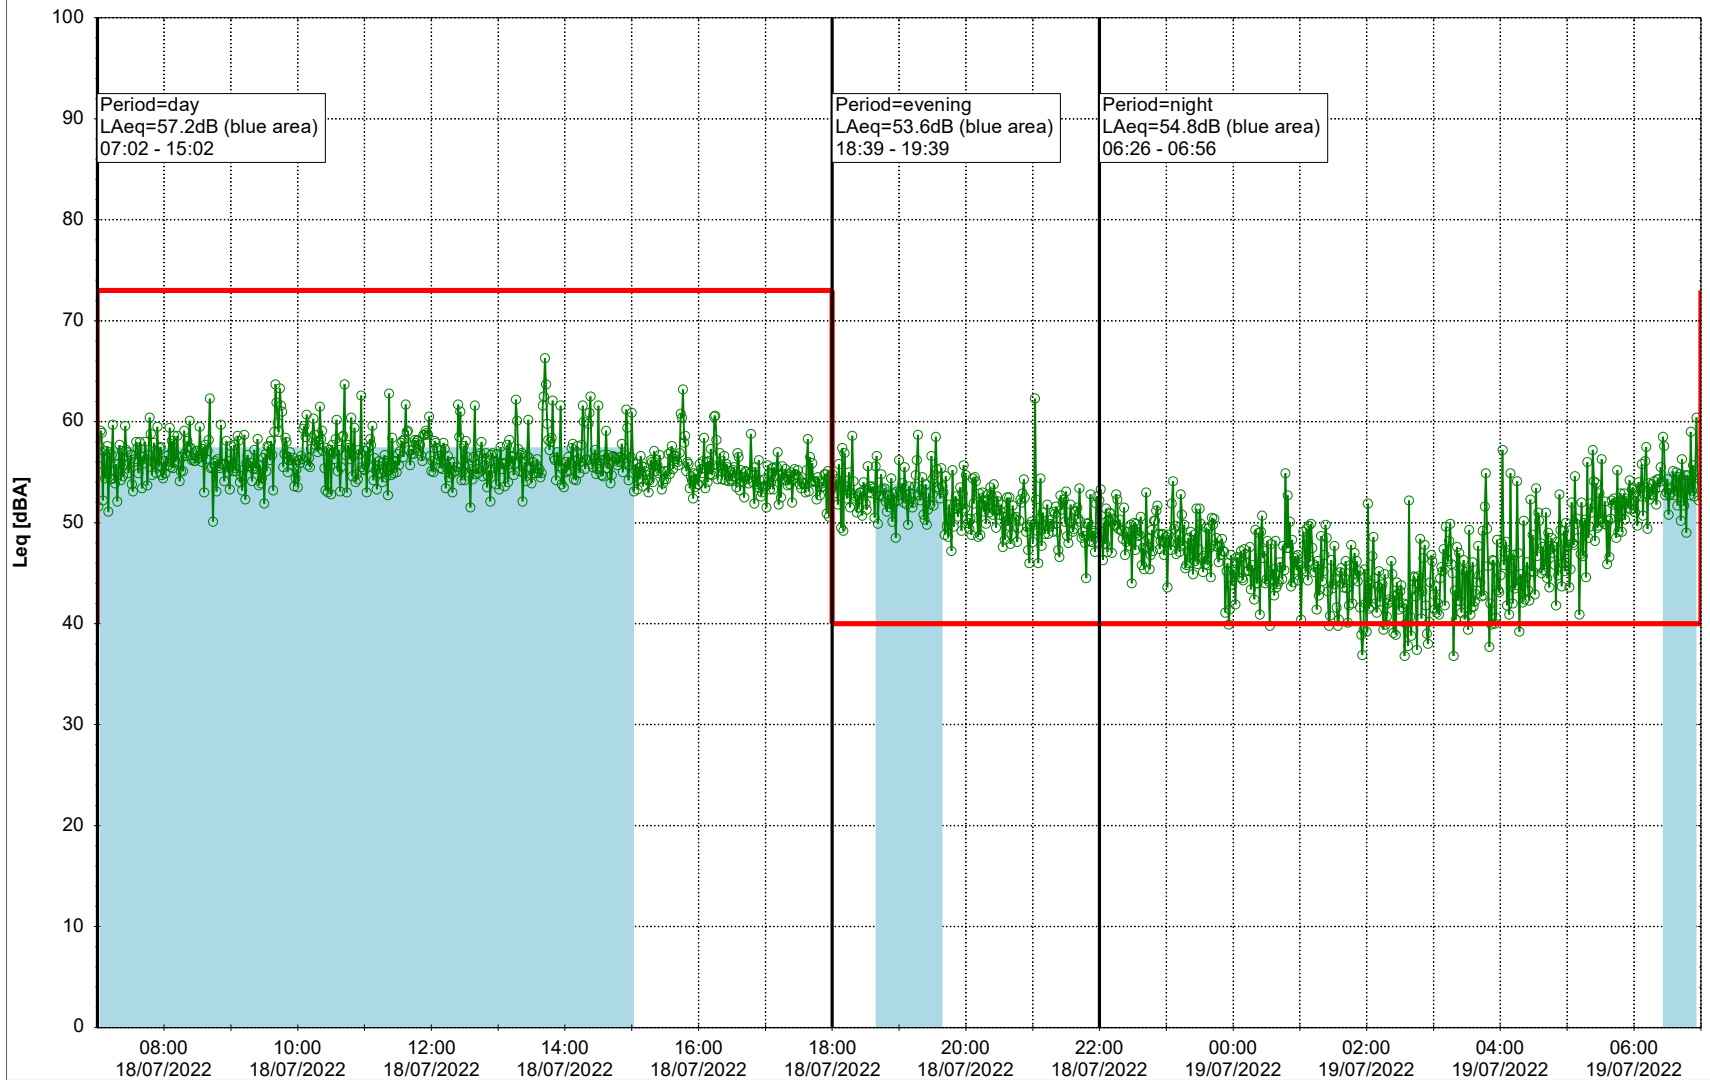

Project: Kronos Sydhavnen
Construction: Havneholmen
Location: N-V

Plan View

Remarks

...

Noise Time Related Diagram

18/07/2022
19/07/2022

○○○ HOL_NS01

Project: Kronos Sydhavnen
Construction: Havneholmen
Location: N-V

Plan View

Remarks

...

Noise Time Related Diagram

19/07/2022
20/07/2022

○○○ HOL_NS01

Project: Kronos Sydhavnen
Construction: Havneholmen
Location: N-V

Plan View