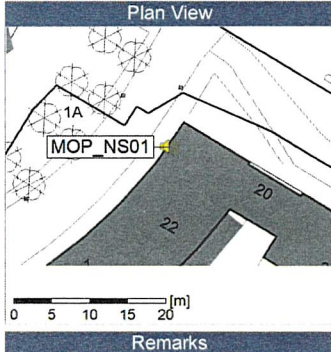

Project: Kronos Sydhavnen
Construction: Mozarts Plads
Location: N-V

08/10/2019
09/10/2019

Noise Time Related Diagram

MOP_NS01