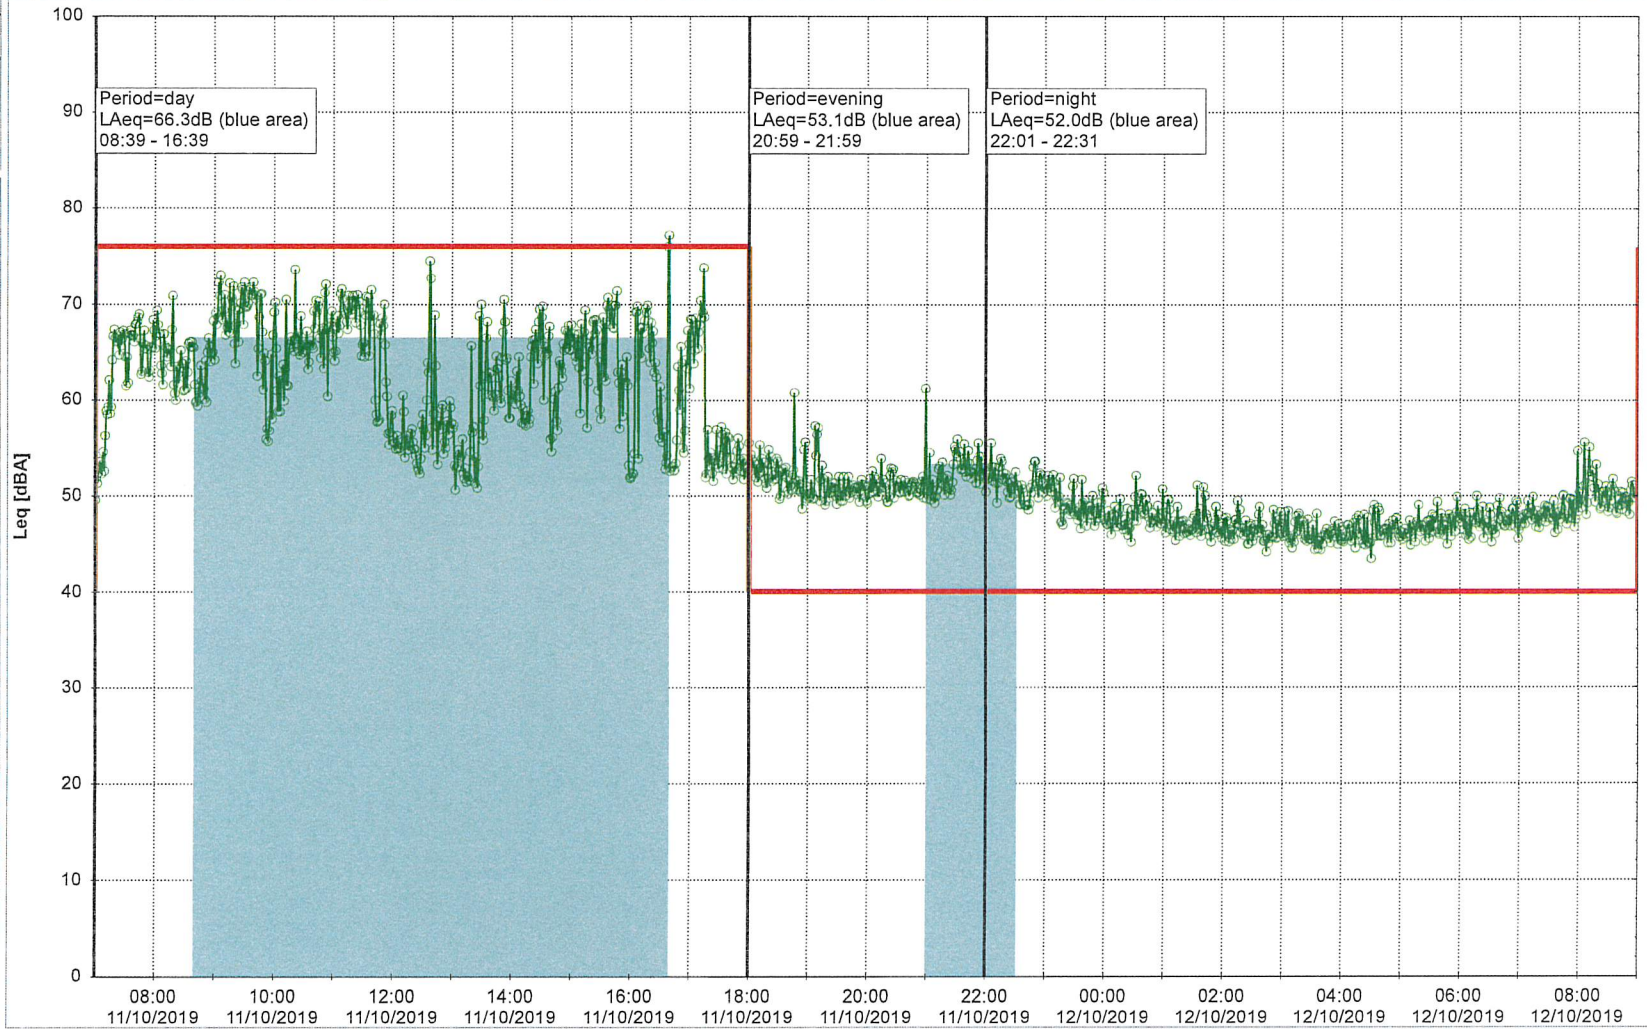

Project: Kronos Sydhavnen
Construction: Mozarts Plads
Location: N-V

11/10/2019
12/10/2019

Remarks

...

Noise Time Related Diagram

MOP_NS01

Project: Kronos Sydhavnen
Construction: Mozarts Plads
Location: N-V

12/10/2019
13/10/2019

Noise Time Related Diagram

MOP_NS01

Remarks

...

Project: Kronos Sydhavnen
Construction: Mozarts Plads
Location: N-V

13/10/2019
14/10/2019

Noise Time Related Diagram

MOP_NS01