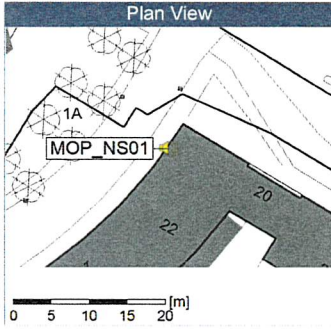

Noise Time Related Diagram

MOP_NS01

Remarks

...

Project: Kronos Sydhavnen
Construction: Mozarts Plads
Location: N-V

13/10/2019
14/10/2019

Noise Time Related Diagram

MOP_NS01