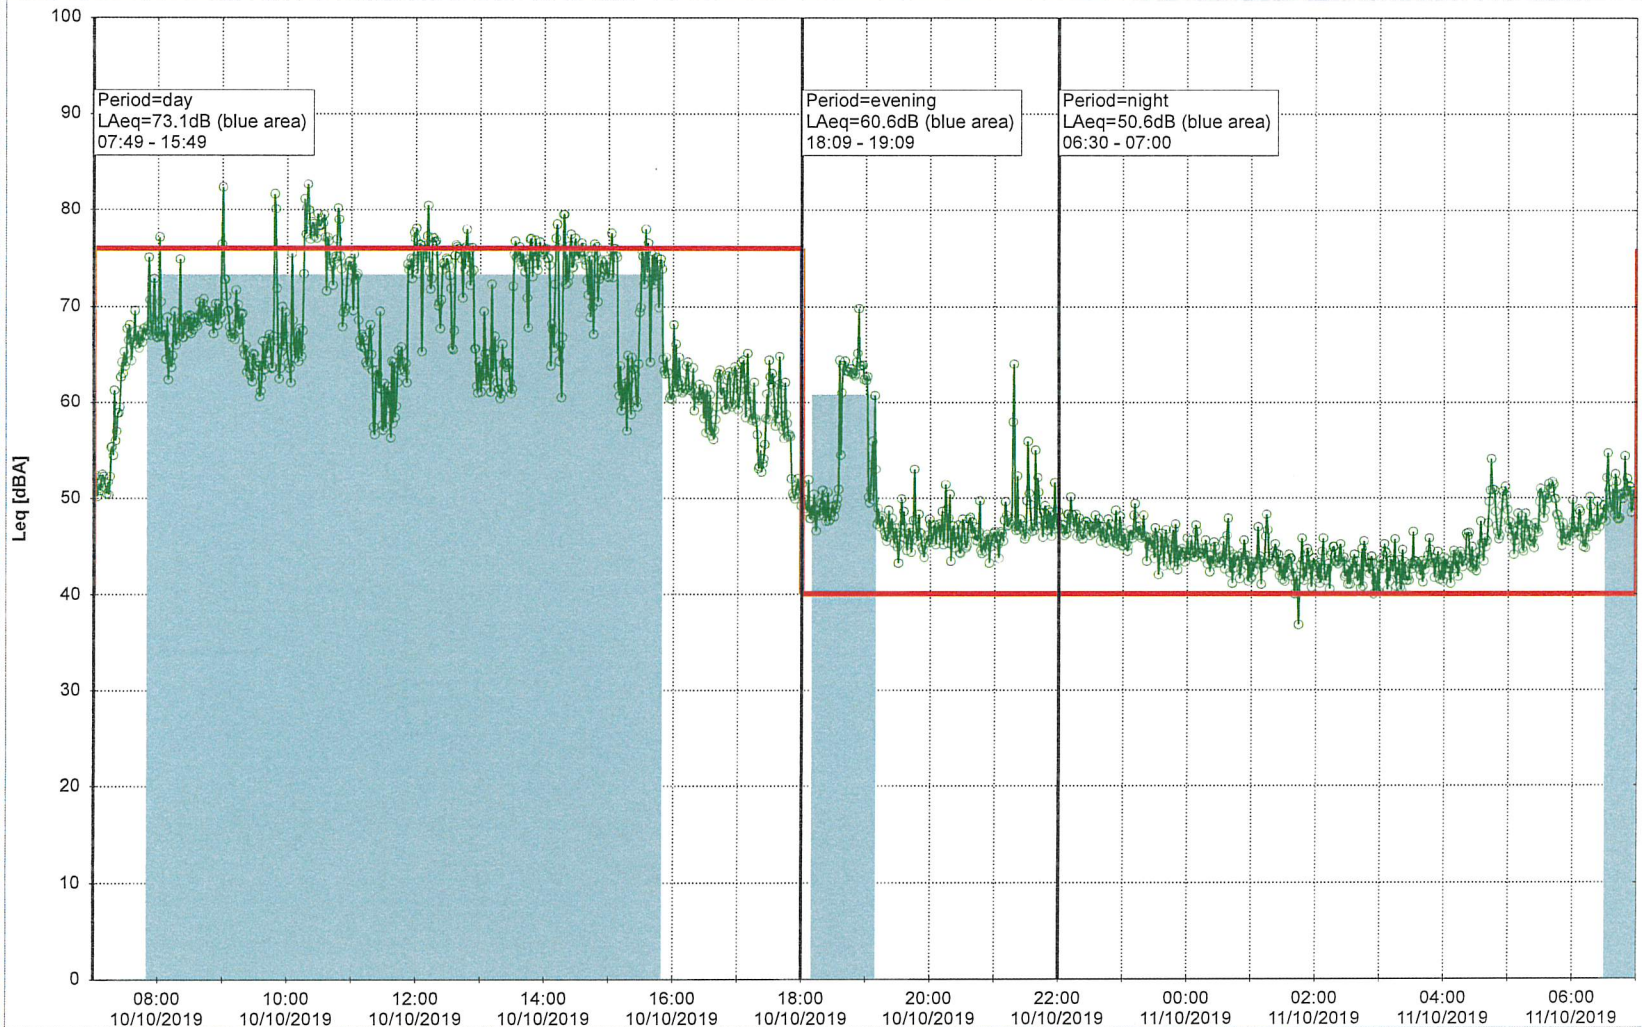

Noise Time Related Diagram

MOP_NS01

Project: Kronos Sydhavnen
Construction: Mozarts Plads
Location: N-V

10/10/2019
11/10/2019

Noise Time Related Diagram

○○○ MOP_NS01

Remarks

...

Project: Kronos Sydhavnen
Construction: Mozarts Plads
Location: N-V

11/10/2019
12/10/2019

Remarks

...

Noise Time Related Diagram

MOP_NS01

Project: Kronos Sydhavnen
Construction: Mozarts Plads
Location: N-V

12/10/2019
13/10/2019

Noise Time Related Diagram

MOP_NS01

Remarks

...

Project: Kronos Sydhavnen
Construction: Mozarts Plads
Location: N-V

13/10/2019
14/10/2019

Noise Time Related Diagram

MOP_NS01