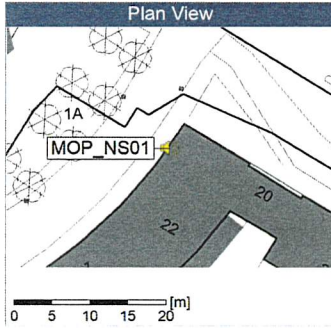

Noise Time Related Diagram

MOP_NS01

Project: Kronos Sydhavnen
Construction: Mozarts Plads
Location: N-V

10/10/2019
11/10/2019

Noise Time Related Diagram

○○○ MOP_NS01

Remarks

...