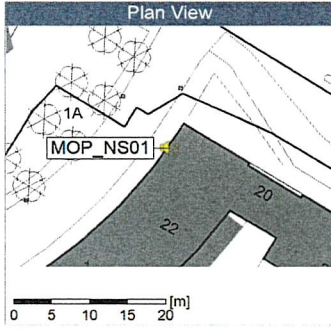

Project: Kronos Sydhavnen
Construction: Mozarts Plads
Location: N-V

11/10/2019
12/10/2019