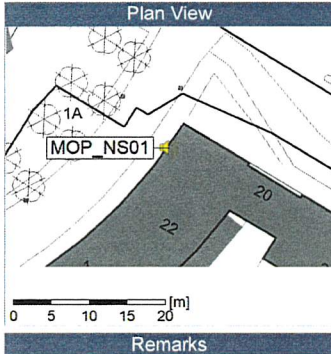

Project: Kronos Sydhavnen
Construction: Mozarts Plads
Location: N-V

09/10/2019
10/10/2019

Noise Time Related Diagram

MOP_NS01