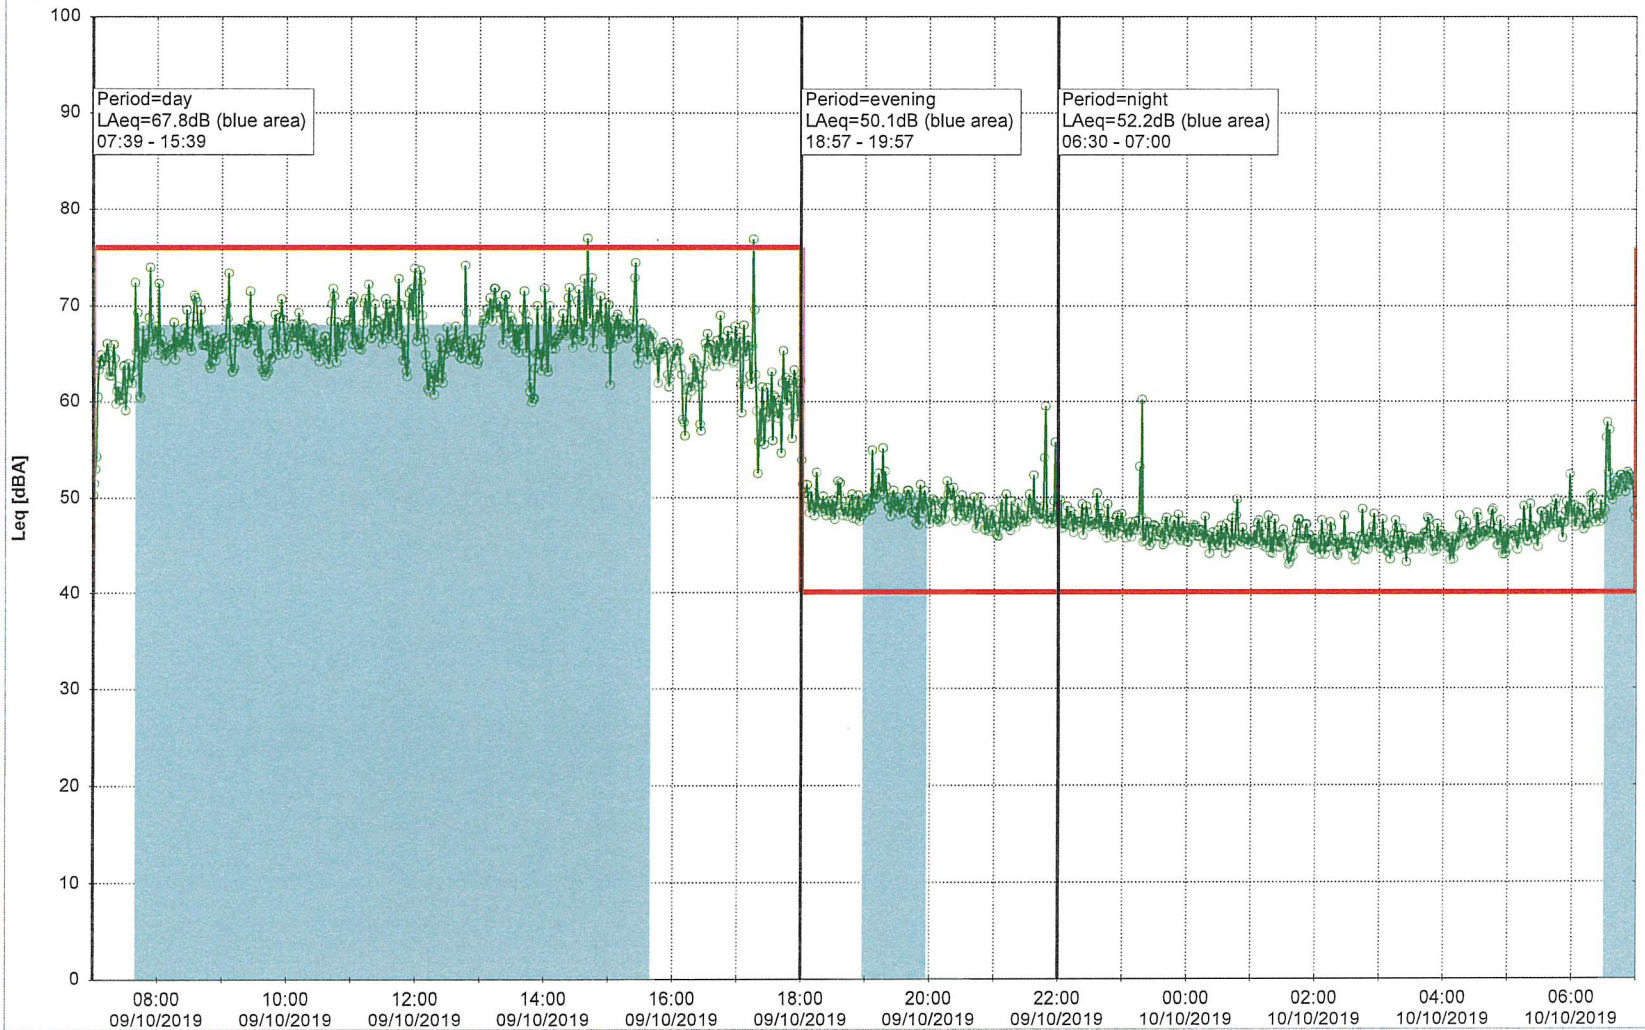

Project: Kronos Sydhavnen
Construction: Mozarts Plads
Location: N-V

08/10/2019
09/10/2019

Noise Time Related Diagram

MOP_NS01

Project: Kronos Sydhavnen
Construction: Mozarts Plads
Location: N-V

09/10/2019
10/10/2019

Noise Time Related Diagram

MOP_NS01

Project: Kronos Sydhavnen
Construction: Mozarts Plads
Location: N-V

10/10/2019
11/10/2019

Noise Time Related Diagram

○○○ MOP_NS01

Remarks

...

Project: Kronos Sydhavnen
Construction: Mozarts Plads
Location: N-V

11/10/2019
12/10/2019

Remarks

...

Noise Time Related Diagram

MOP_NS01

Project: Kronos Sydhavnen
Construction: Mozarts Plads
Location: N-V

12/10/2019
13/10/2019

Noise Time Related Diagram

MOP_NS01

Remarks

...

Project: Kronos Sydhavnen
Construction: Mozarts Plads
Location: N-V

13/10/2019
14/10/2019

Noise Time Related Diagram

MOP_NS01