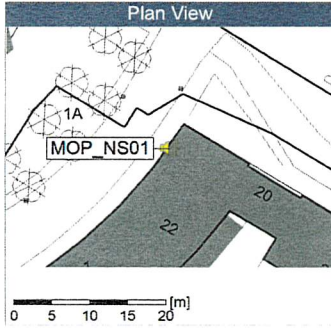

Project: Kronos Sydhavnen
Construction: Mozarts Plads
Location: N-V

12/10/2019
13/10/2019

Noise Time Related Diagram

MOP_NS01

Remarks

...