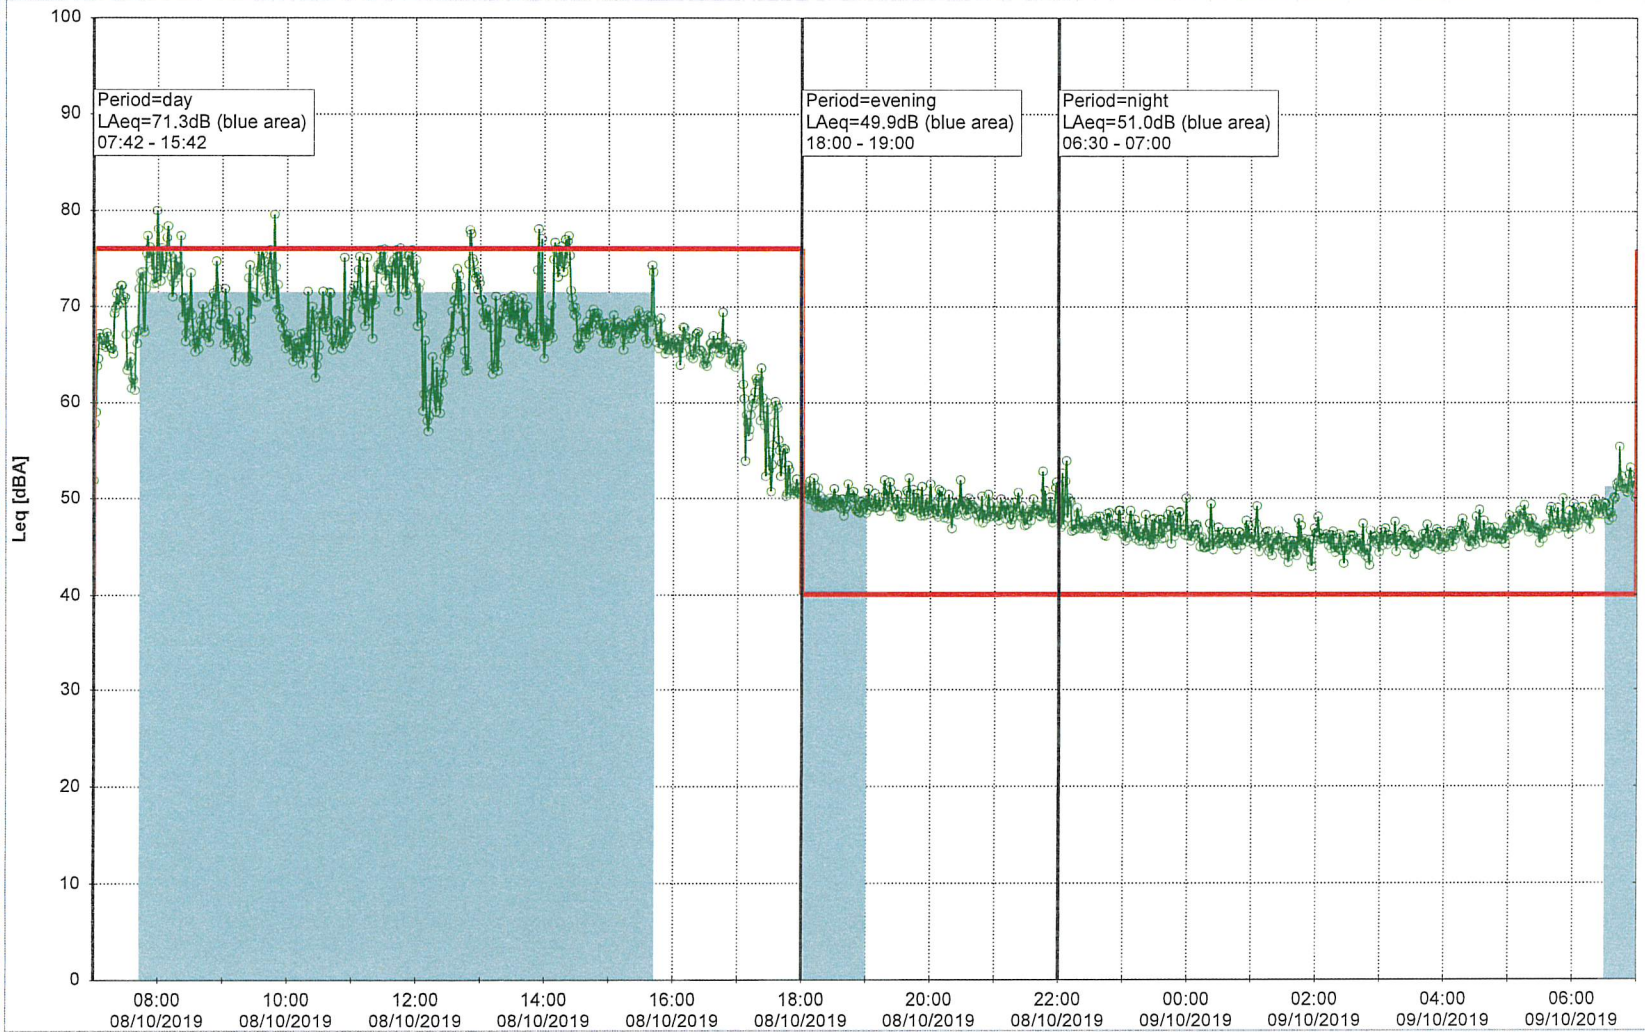

Project: Kronos Sydhavnen
Construction: Mozarts Plads
Location: N-V

08/10/2019
09/10/2019

Noise Time Related Diagram

MOP_NS01

Project: Kronos Sydhavnen
Construction: Mozarts Plads
Location: N-V

09/10/2019
10/10/2019

Noise Time Related Diagram

MOP_NS01

Project: Kronos Sydhavnen
Construction: Mozarts Plads
Location: N-V

10/10/2019
11/10/2019

Noise Time Related Diagram

○○○ MOP_NS01

Remarks

...

Project: Kronos Sydhavnen
Construction: Mozarts Plads
Location: N-V

11/10/2019
12/10/2019

Remarks

...

Noise Time Related Diagram

MOP_NS01

Project: Kronos Sydhavnen
Construction: Mozarts Plads
Location: N-V

12/10/2019
13/10/2019

Noise Time Related Diagram

MOP_NS01

Remarks

...

Project: Kronos Sydhavnen
Construction: Mozarts Plads
Location: N-V

13/10/2019
14/10/2019

Noise Time Related Diagram

MOP_NS01