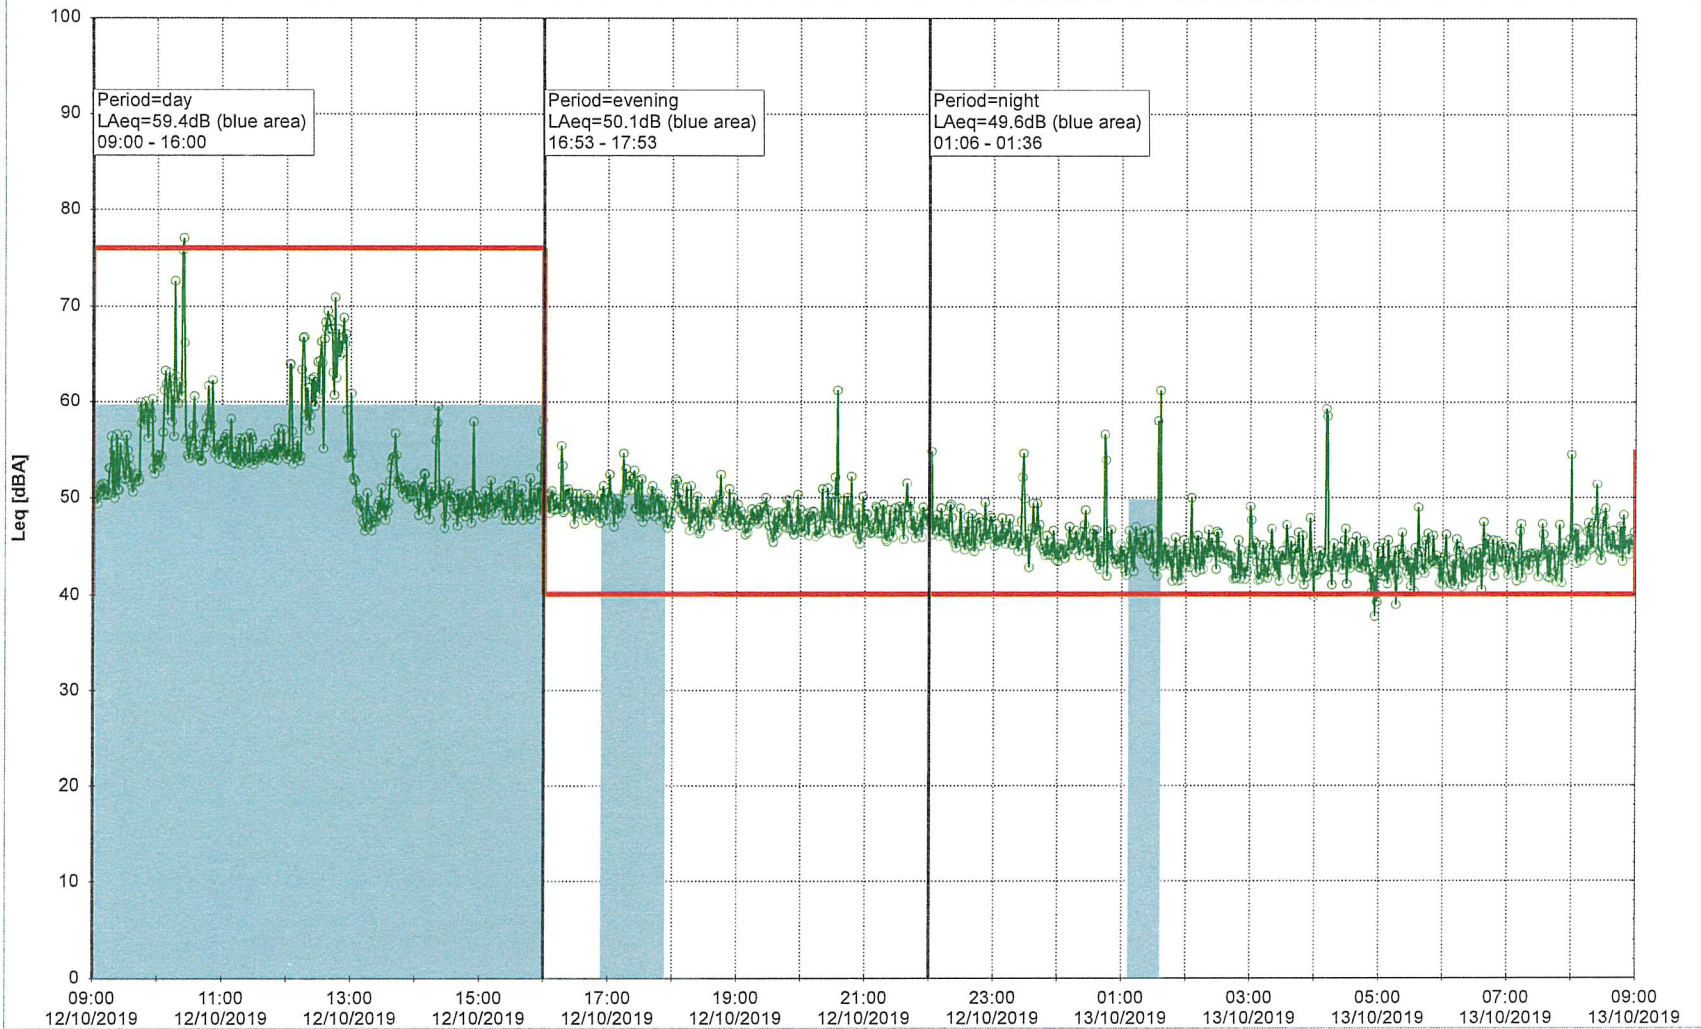

Project: Kronos Sydhavnen
Construction: Mozarts Plads
Location: N-V

11/10/2019
12/10/2019

Remarks

...

Noise Time Related Diagram

MOP_NS01

Project: Kronos Sydhavnen
Construction: Mozarts Plads
Location: N-V

12/10/2019
13/10/2019

Noise Time Related Diagram

MOP_NS01

Remarks

...

Project: Kronos Sydhavnen
Construction: Mozarts Plads
Location: N-V

13/10/2019
14/10/2019

Noise Time Related Diagram

MOP_NS01