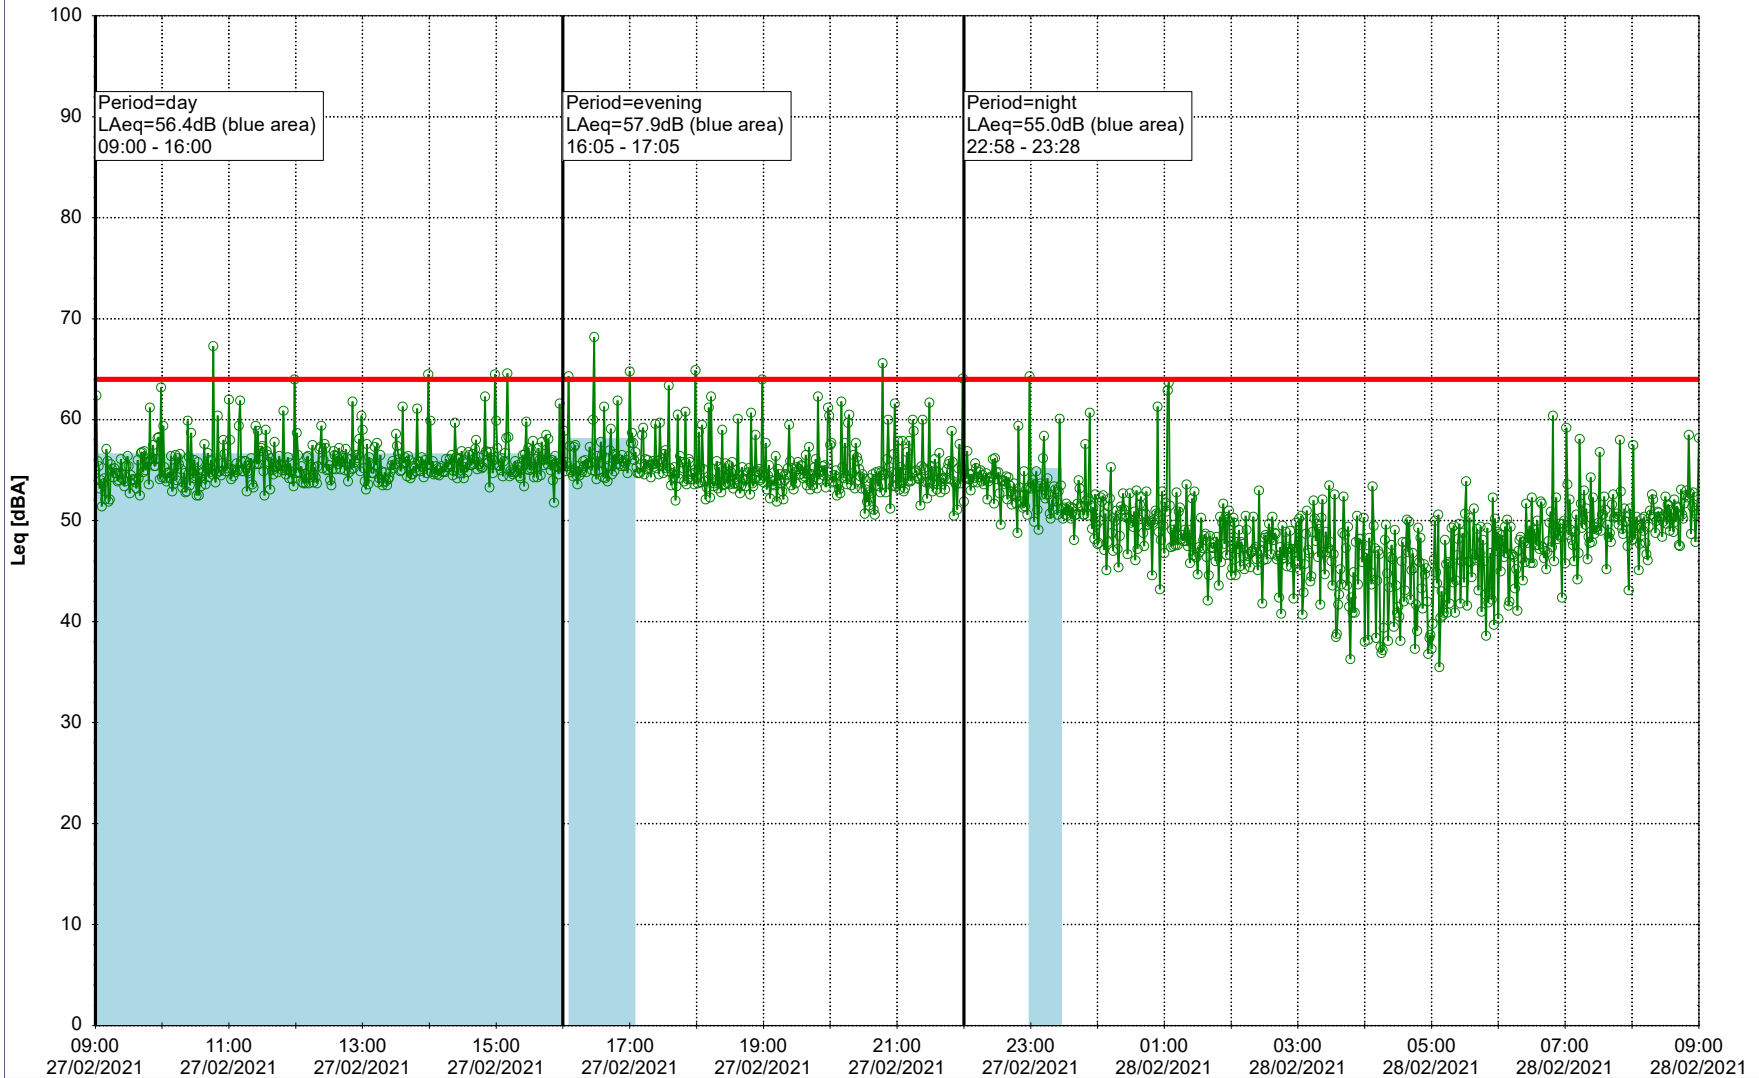

Project: Kronos Sydhavnen
Construction: Gåsebæk
Location: N-V

26/02/2021
27/02/2021

Noise Time Related Diagram

○○○○ GAB_NS01

Remarks

...

Project: Kronos Sydhavnen
Construction: Gåsebæk
Location: N-V

27/02/2021
28/02/2021

Remarks

...

Noise Time Related Diagram

○○○ GAB_NS01

Project: Kronos Sydhavnen
Construction: Gåsebæk
Location: N-V

28/02/2021
01/03/2021

Remarks

...