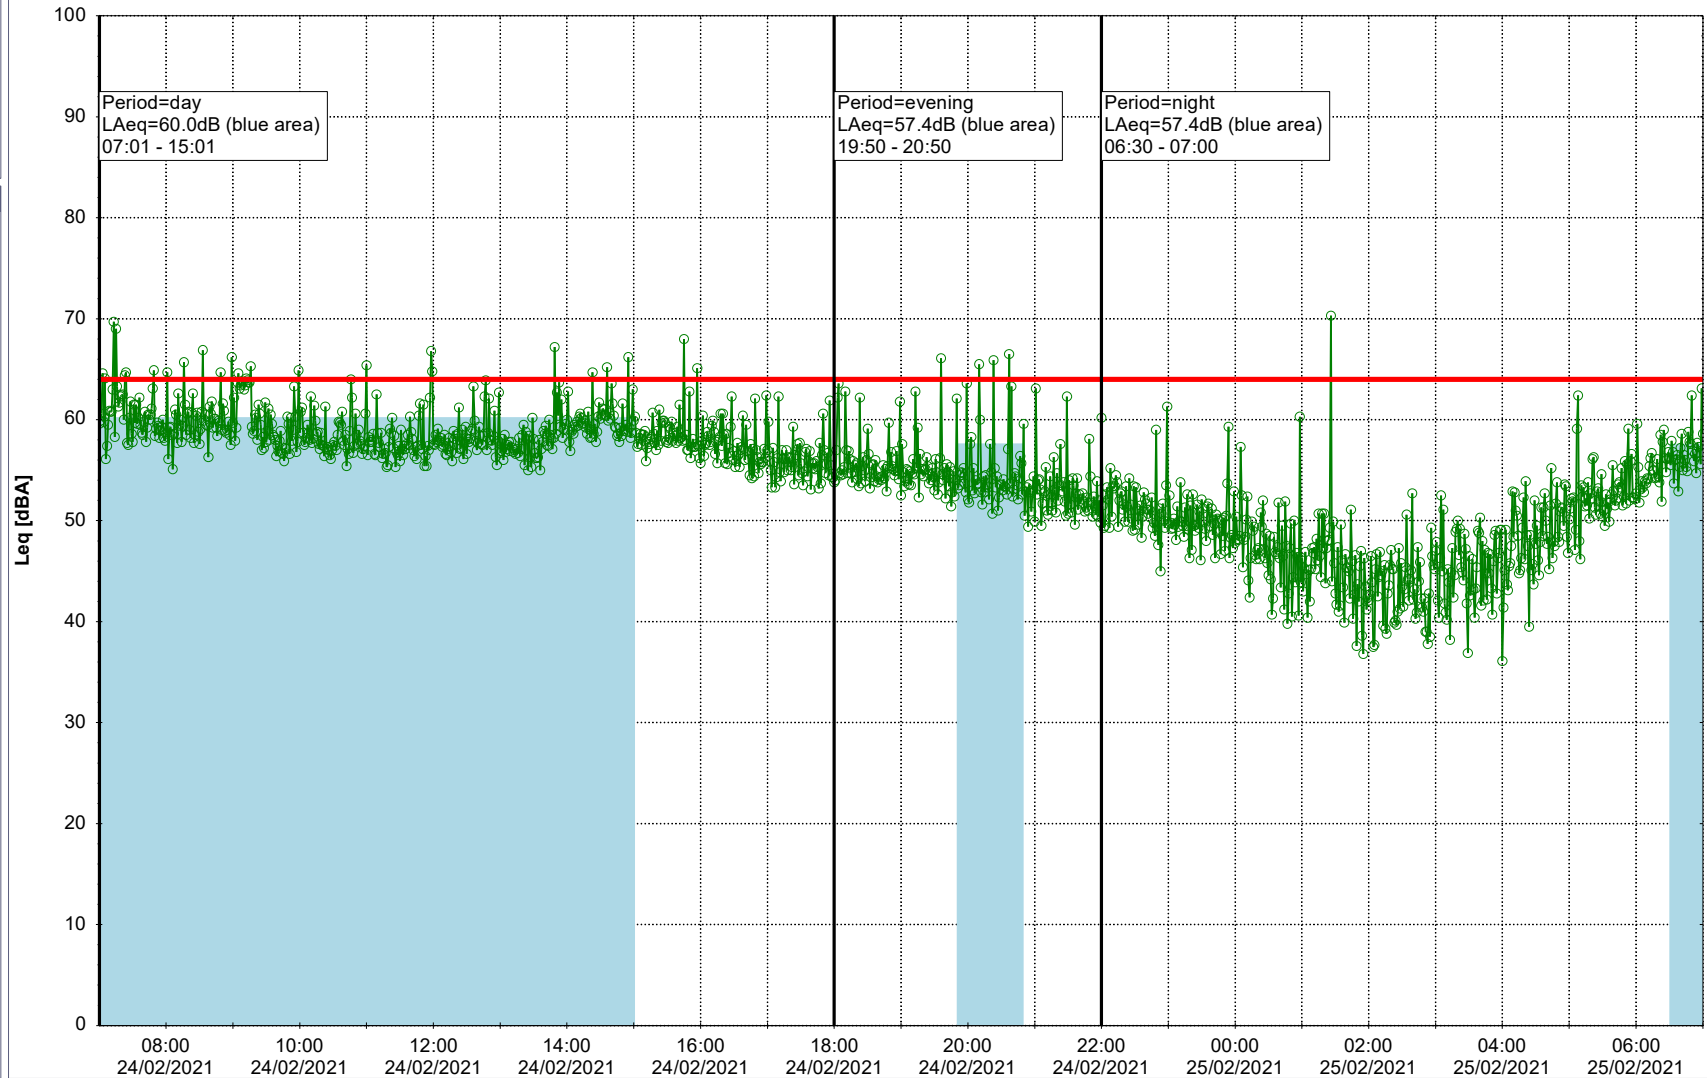

Remarks

...

Noise Time Related Diagram

○○○ GAB_NS01

Project: Kronos Sydhavnen
Construction: Gåsebæk
Location: N-V

24/02/2021
25/02/2021

Remarks

...

Noise Time Related Diagram

○○○ GAB_NS01

Project: Kronos Sydhavnen
Construction: Gåsebæk
Location: N-V

25/02/2021
26/02/2021

Remarks

...

Noise Time Related Diagram

○○○ GAB_NS01

Project: Kronos Sydhavnen
Construction: Gåsebæk
Location: N-V

26/02/2021
27/02/2021

Noise Time Related Diagram

○○○○ GAB_NS01

Remarks

...

Project: Kronos Sydhavnen
Construction: Gåsebæk
Location: N-V

27/02/2021
28/02/2021

Remarks

...

Noise Time Related Diagram

○○○ GAB_NS01

Project: Kronos Sydhavnen
Construction: Gåsebæk
Location: N-V

28/02/2021
01/03/2021

Remarks

...