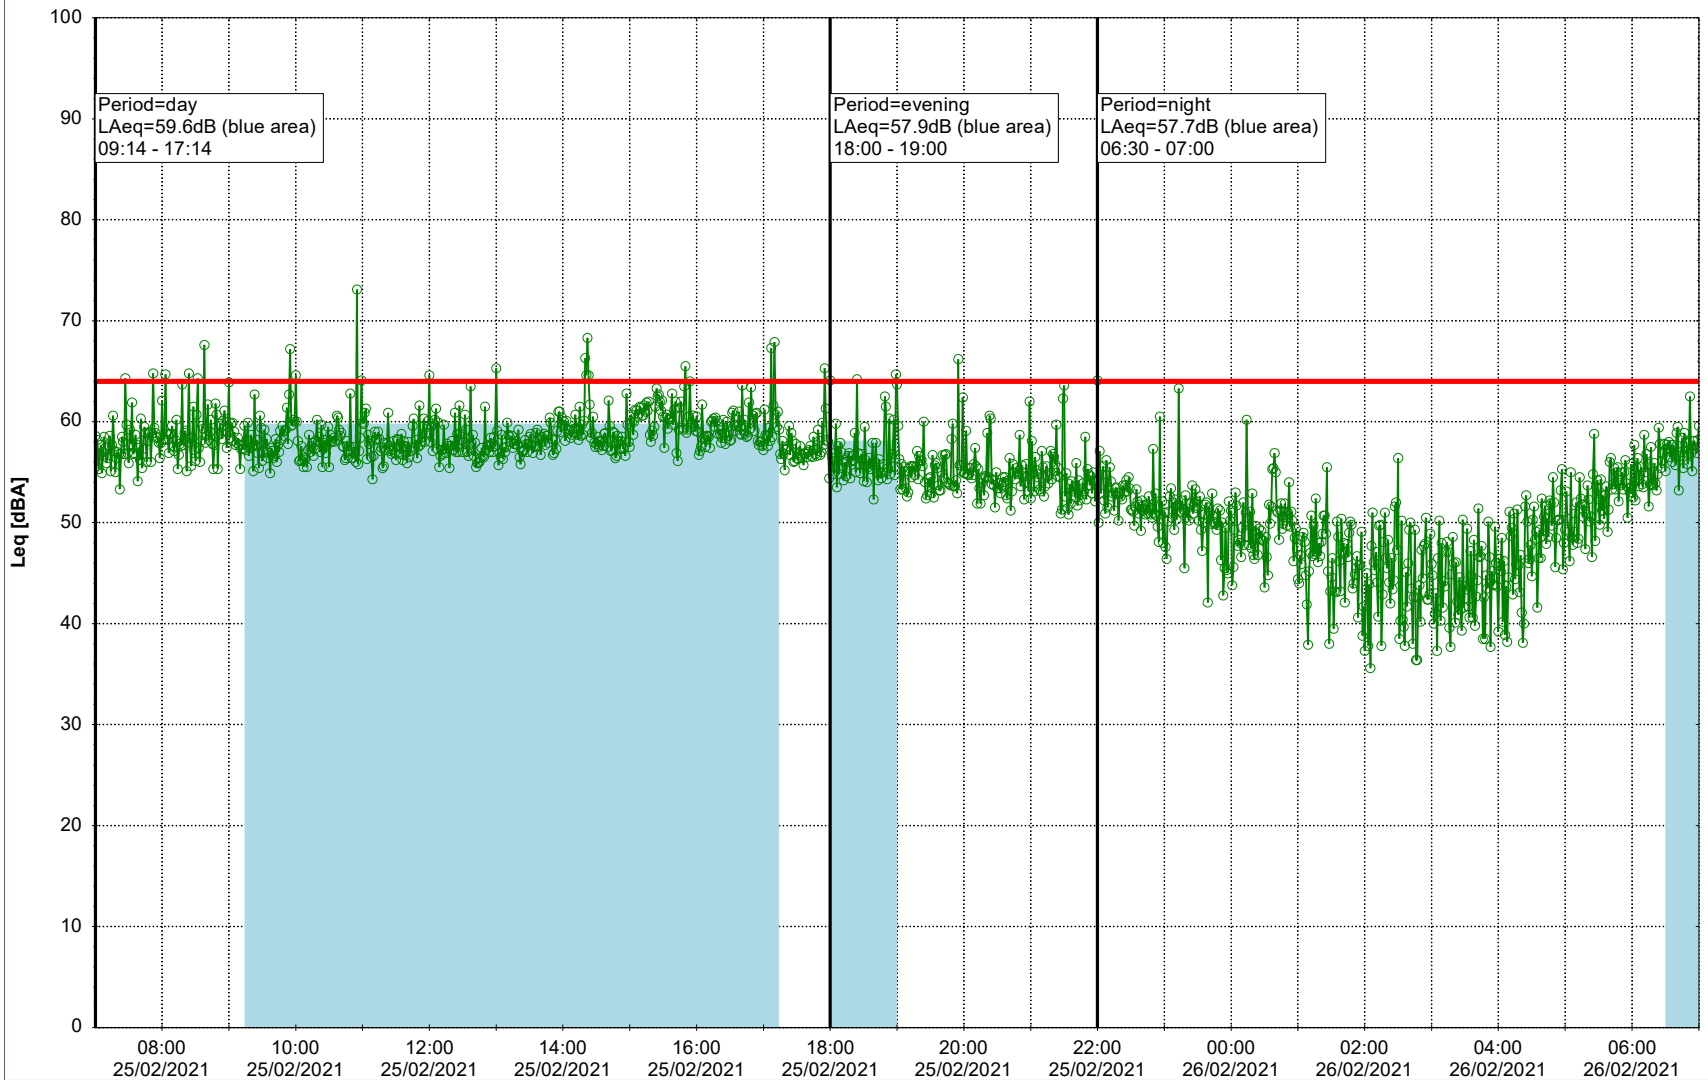

Noise Time Related Diagram

○○○ GAB_NS01

Project: Kronos Sydhavnen
Construction: Gåsebæk
Location: N-V

25/02/2021
26/02/2021

Remarks

...

Noise Time Related Diagram

○○○ GAB_NS01

Project: Kronos Sydhavnen
Construction: Gåsebæk
Location: N-V

26/02/2021
27/02/2021

Noise Time Related Diagram

○○○○ GAB_NS01

Remarks

...

Project: Kronos Sydhavnen
Construction: Gåsebæk
Location: N-V

27/02/2021
28/02/2021

Remarks

...

Noise Time Related Diagram

○○○ GAB_NS01

Project: Kronos Sydhavnen
Construction: Gåsebæk
Location: N-V

28/02/2021
01/03/2021

Remarks

...