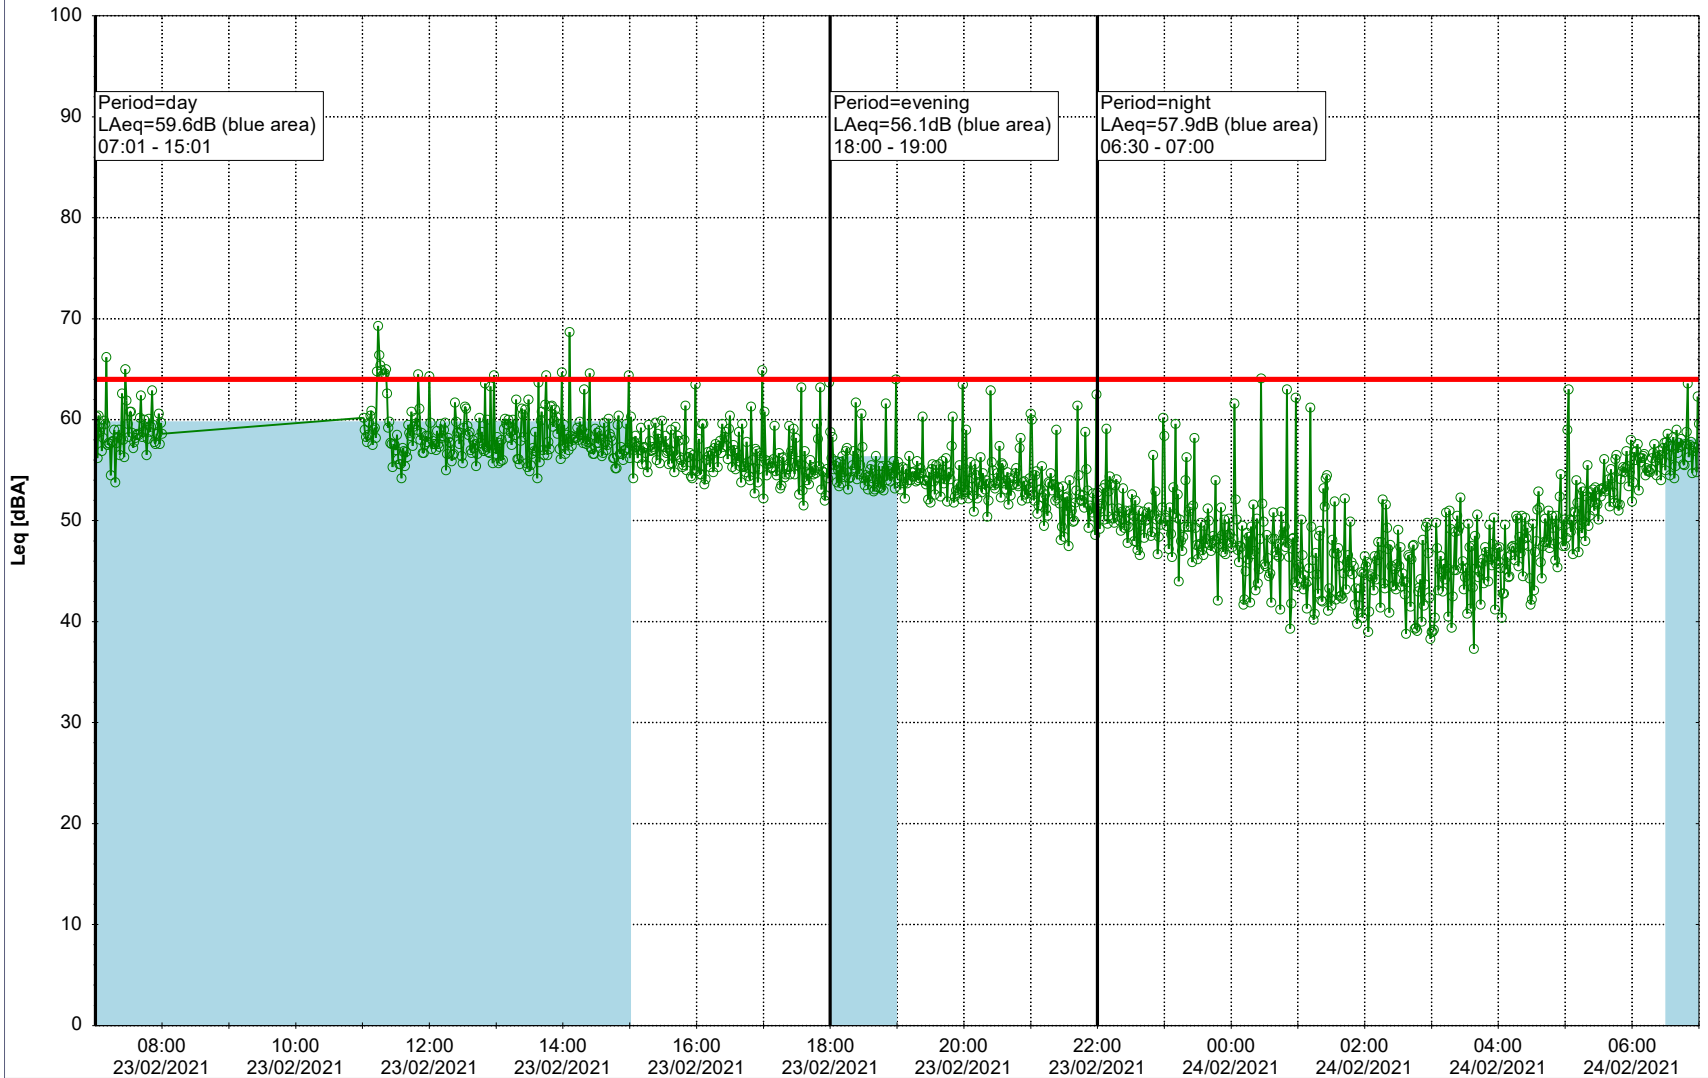

Project: Kronos Sydhavnen
Construction: Gåsebæk
Location: N-V

Remarks

...

Noise Time Related Diagram

22/02/2021
23/02/2021

○○○○ GAB_NS01

Project: Kronos Sydhavnen
Construction: Gåsebæk
Location: N-V

23/02/2021
24/02/2021

Remarks

...

Noise Time Related Diagram

○○○ GAB_NS01

Project: Kronos Sydhavnen
Construction: Gåsebæk
Location: N-V

24/02/2021
25/02/2021

Remarks

...

Noise Time Related Diagram

○○○ GAB_NS01

Project: Kronos Sydhavnen
Construction: Gåsebæk
Location: N-V

25/02/2021
26/02/2021

Remarks

...

Noise Time Related Diagram

○○○ GAB_NS01

Project: Kronos Sydhavnen
Construction: Gåsebæk
Location: N-V

26/02/2021
27/02/2021

Noise Time Related Diagram

○○○○ GAB_NS01

Remarks

...

Project: Kronos Sydhavnen
Construction: Gåsebæk
Location: N-V

27/02/2021
28/02/2021