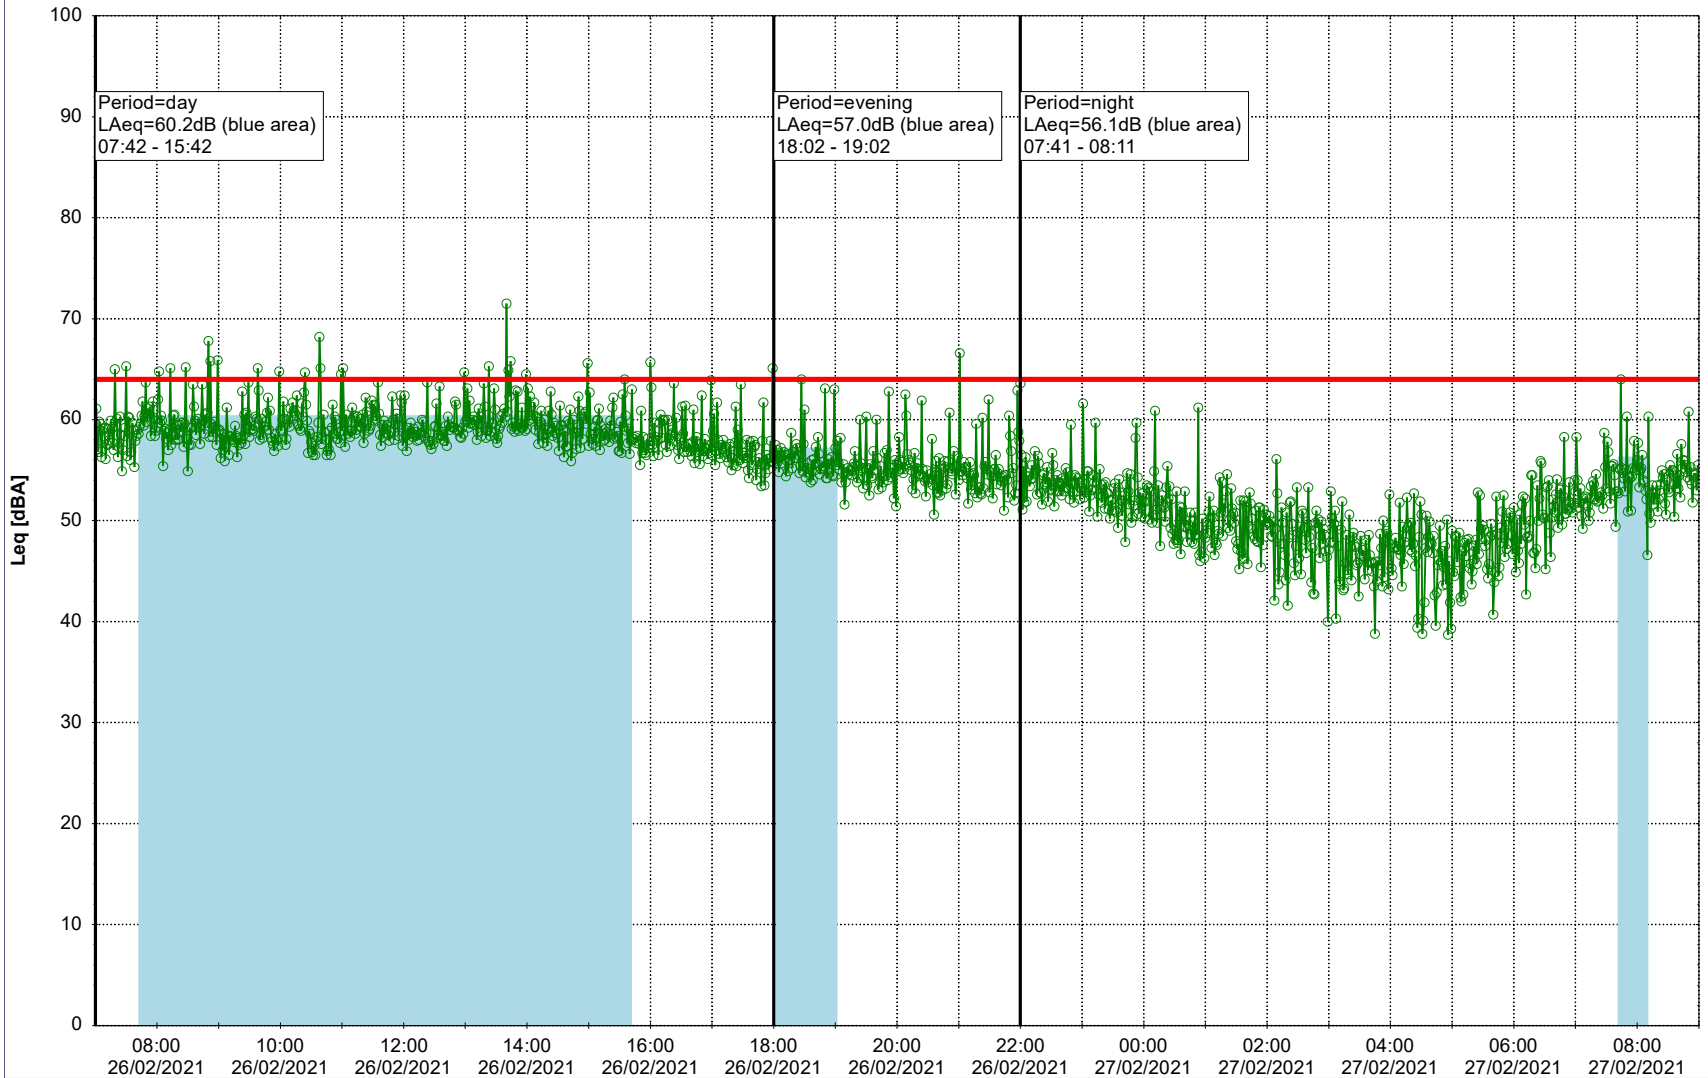

Project: Kronos Sydhavnen
Construction: Gåsebæk
Location: N-V

26/02/2021
27/02/2021

Noise Time Related Diagram

○○○○ GAB_NS01

Remarks

...

Project: Kronos Sydhavnen
Construction: Gåsebæk
Location: N-V

27/02/2021
28/02/2021

Remarks

...

Noise Time Related Diagram

○○○ GAB_NS01

Project: Kronos Sydhavnen
Construction: Gåsebæk
Location: N-V

28/02/2021
01/03/2021

Remarks

...

Noise Time Related Diagram

○○○ GAB_NS01