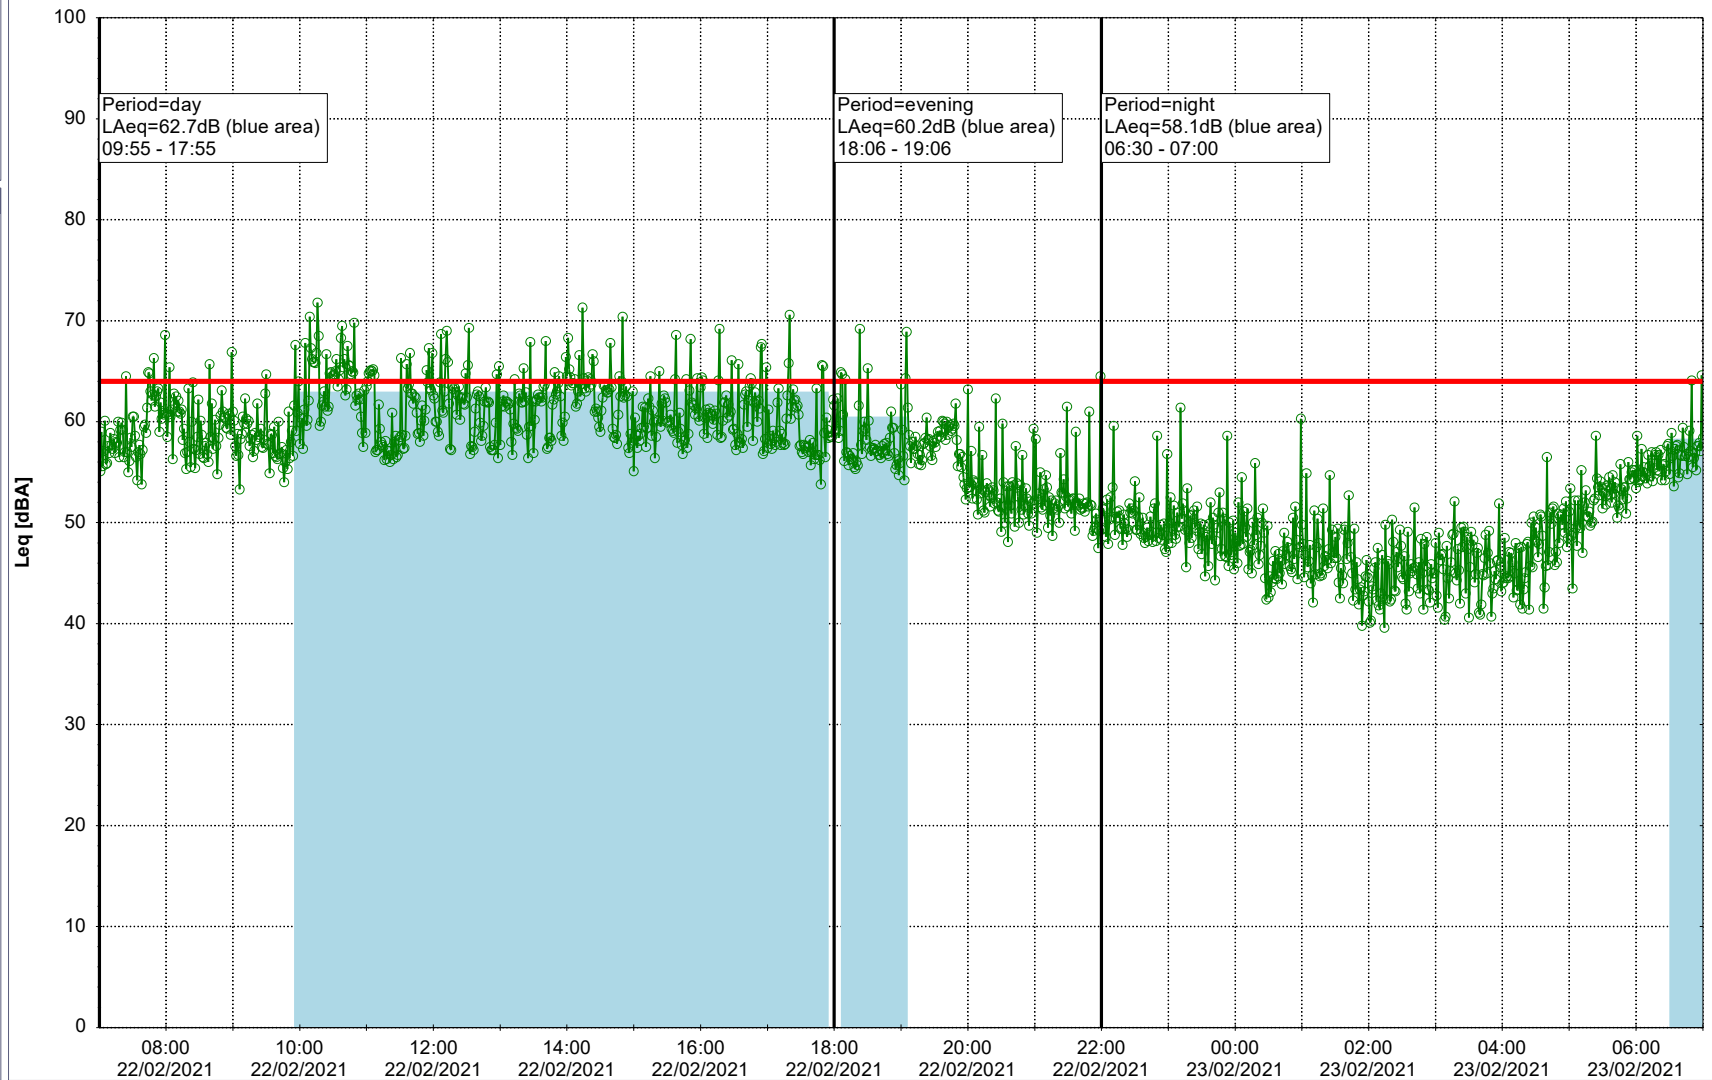

Project: Kronos Sydhavnen
Construction: Gåsebæk
Location: N-V

Remarks

...

Noise Time Related Diagram

22/02/2021
23/02/2021

○○○○ GAB_NS01

Project: Kronos Sydhavnen
Construction: Gåsebæk
Location: N-V

23/02/2021
24/02/2021

Remarks

...

Noise Time Related Diagram

○○○ GAB_NS01

Project: Kronos Sydhavnen
Construction: Gåsebæk
Location: N-V

24/02/2021
25/02/2021

Remarks

...

Noise Time Related Diagram

○○○ GAB_NS01

Project: Kronos Sydhavnen
Construction: Gåsebæk
Location: N-V

25/02/2021
26/02/2021

Remarks

...

Noise Time Related Diagram

○○○ GAB_NS01

Project: Kronos Sydhavnen
Construction: Gåsebæk
Location: N-V

26/02/2021
27/02/2021

Noise Time Related Diagram

○○○○ GAB_NS01

Remarks

...

Project: Kronos Sydhavnen
Construction: Gåsebæk
Location: N-V

27/02/2021
28/02/2021