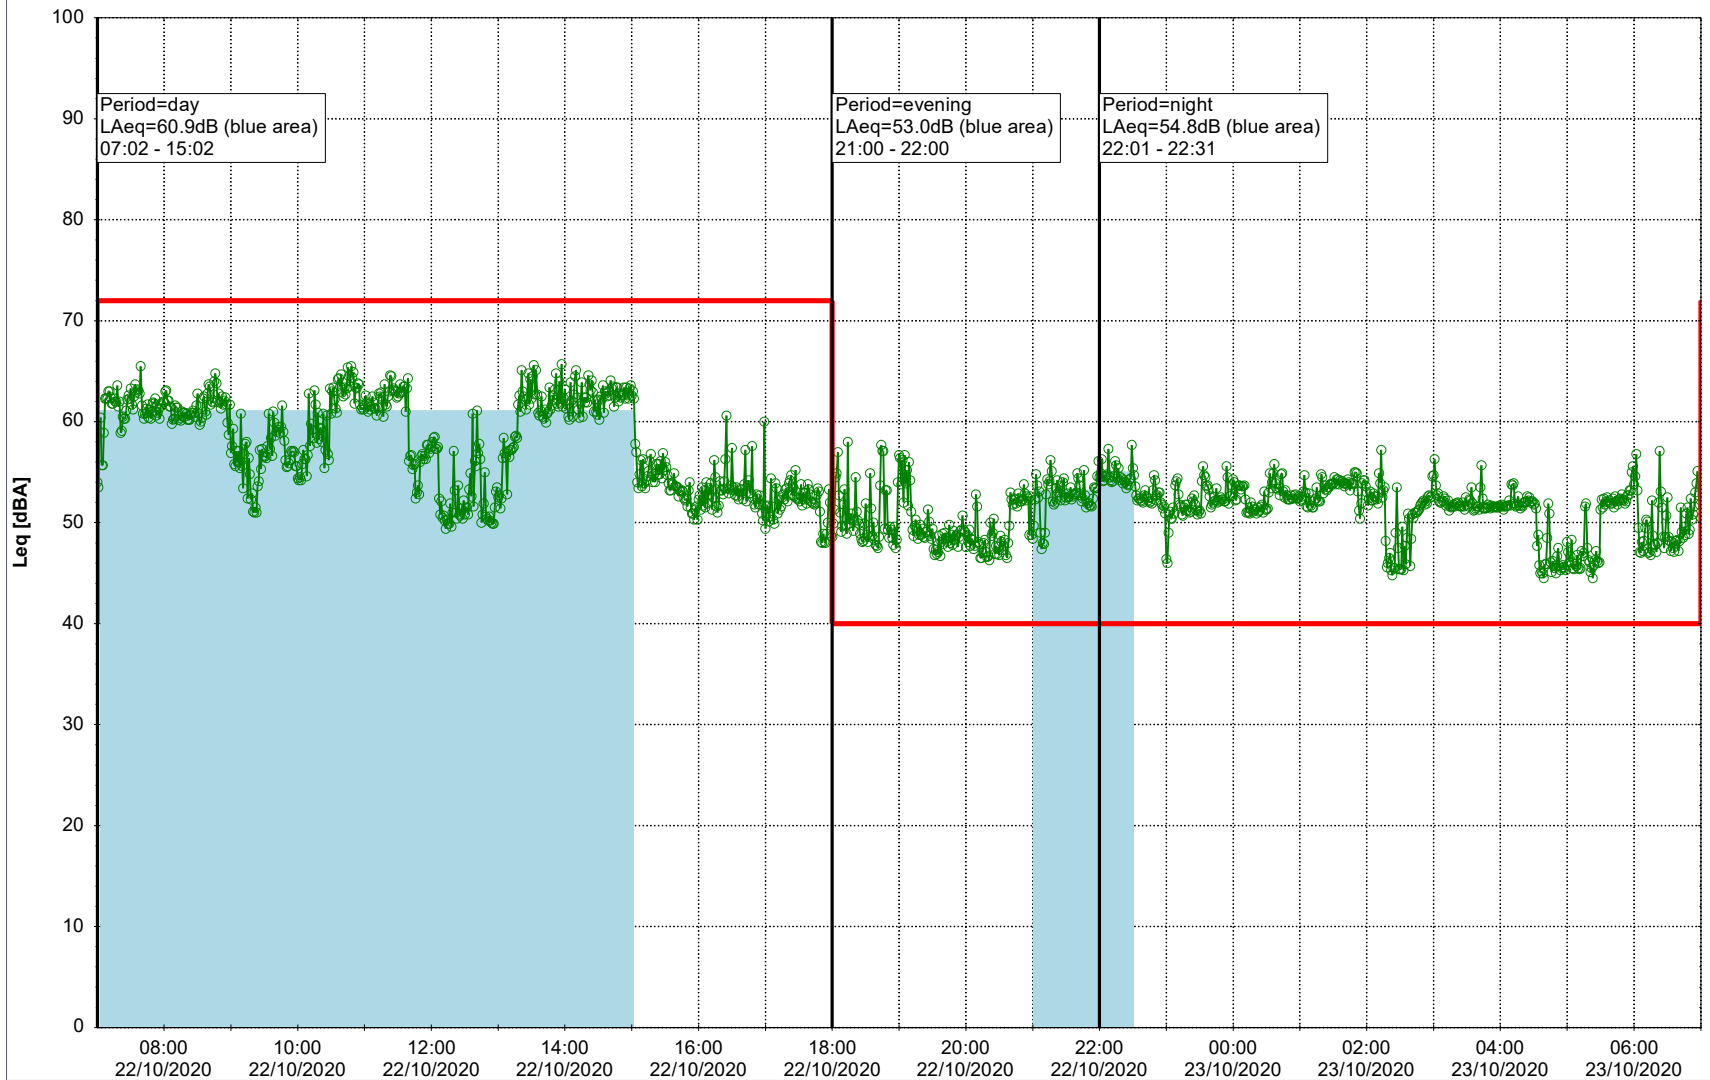

Noise Time Related Diagram

○○○○ MOP_NS01