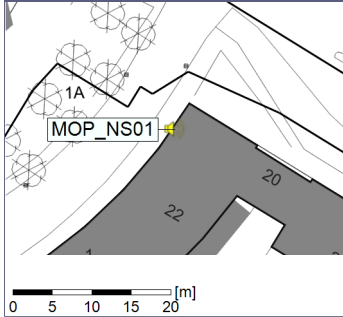

Project: Kronos Sydhavnen
Construction: Mozarts Plads
Location: N-V

19/10/2020
20/10/2020

Plan View