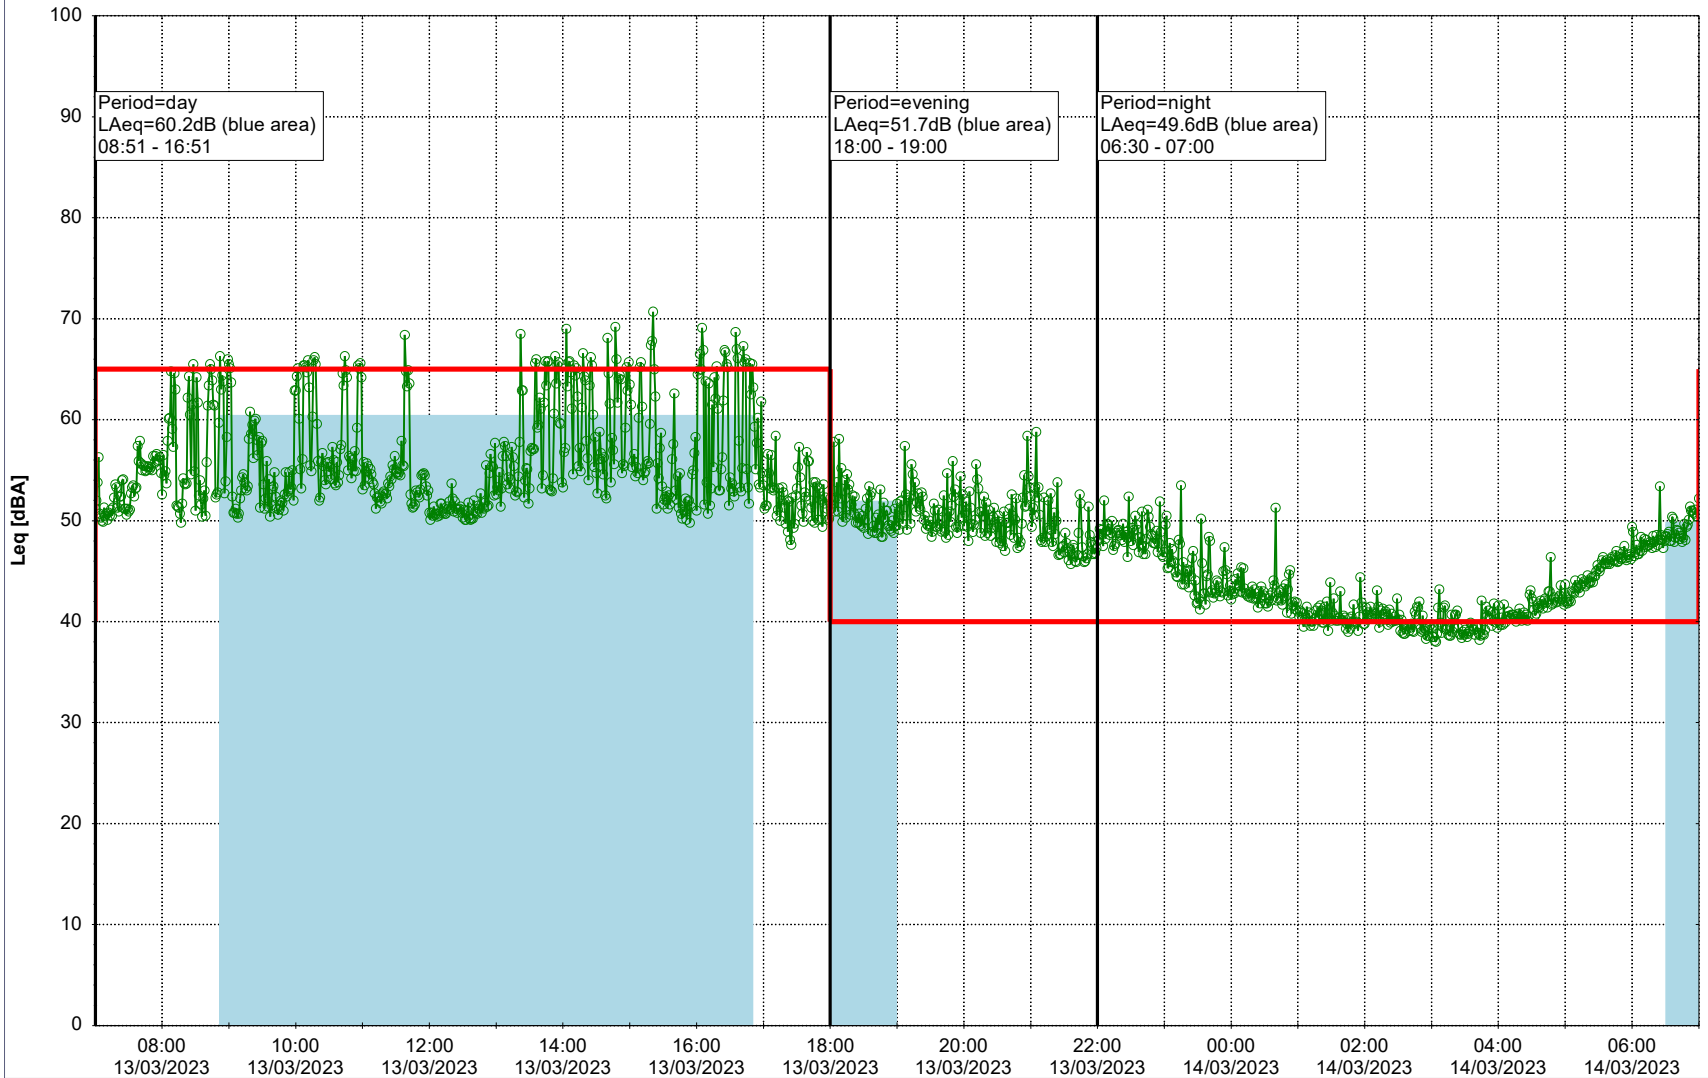

Project: Kronos Sydhavnen  
Construction: Enghave Brygge  
Location: N-V

Plan View

EBR-OVK\_NS02

Remarks

...

### Noise Time Related Diagram

13/03/2023  
14/03/2023

○○○ EBR-OVK\_NS02

**Project:** Kronos Sydhavnen  
**Construction:** Enghave Brygge  
**Location:** N-V

Plan View

EBR-OVK\_NS02

Remarks

...