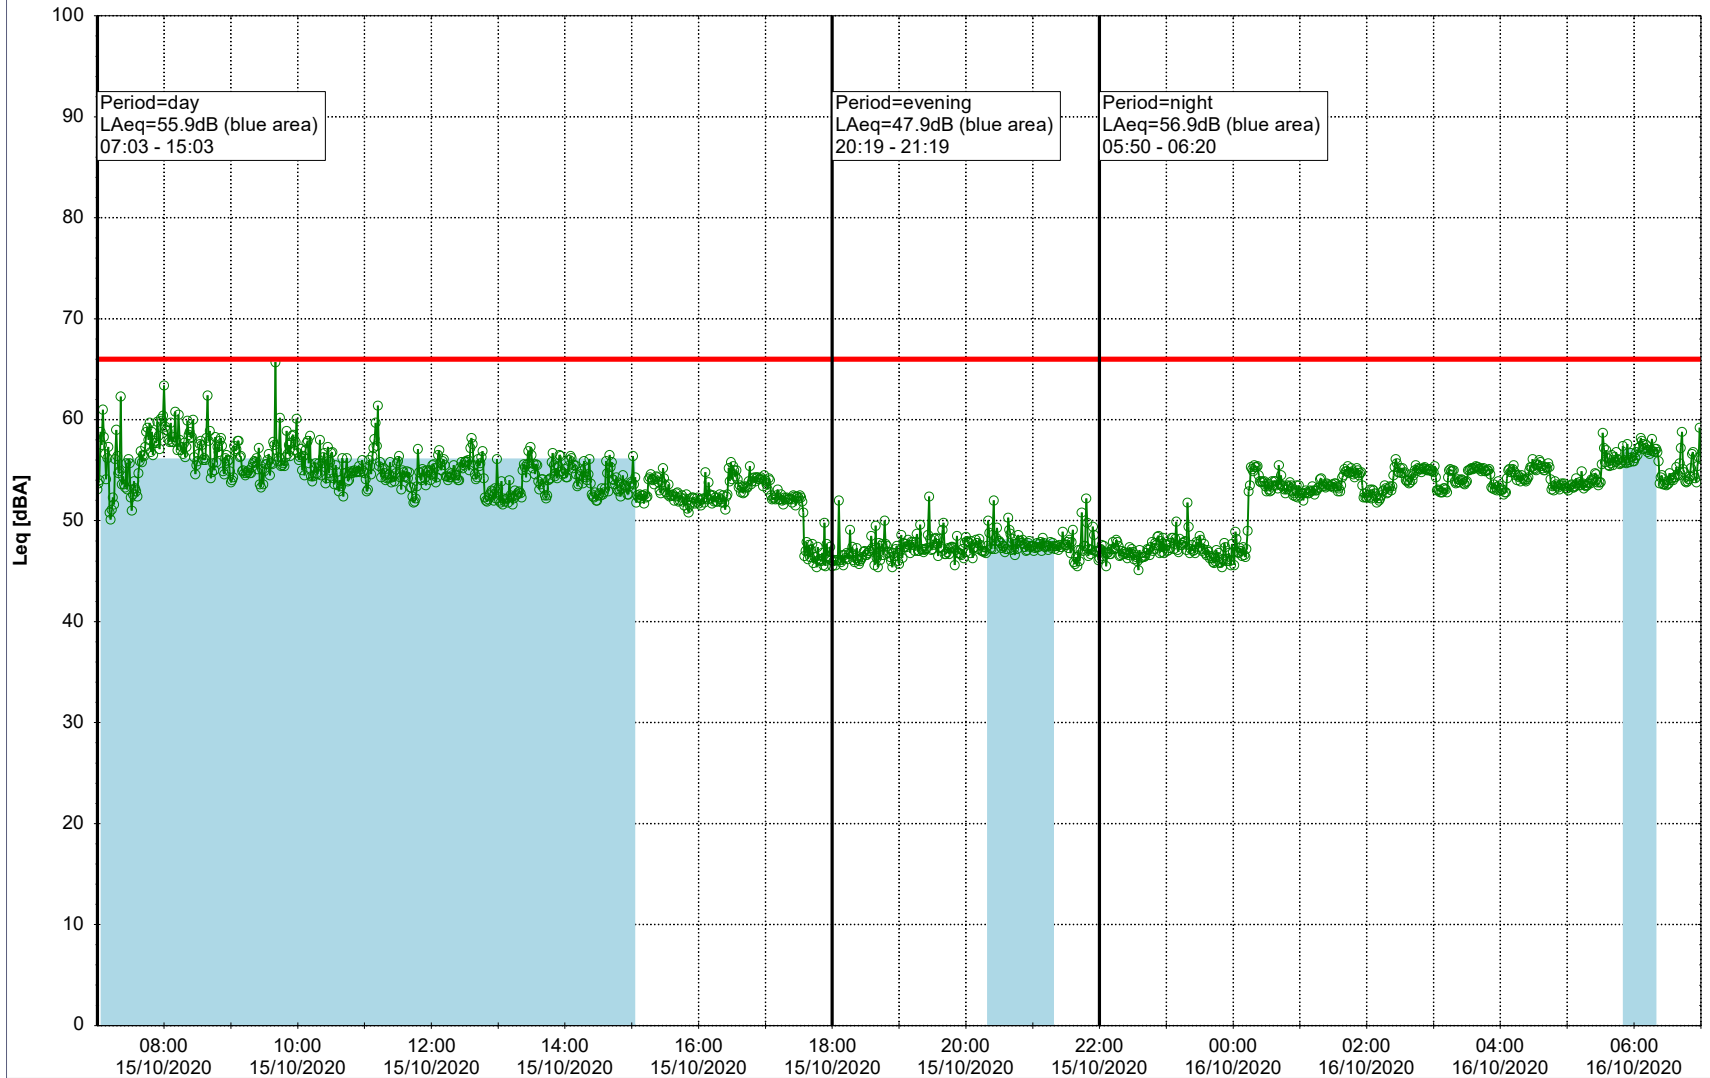

Remarks

- Ørsted Værket

Noise Time Related Diagram

14/10/2020
15/10/2020

○○○ EBR-OVK_NS02

Project: Kronos Sydhavnen
Construction: Enghave Brygge
Location: N-V

Plan View

Remarks

- Ørsted Værket

Noise Time Related Diagram

15/10/2020
16/10/2020

○○○ EBR-OVK_NS02

Project: Kronos Sydhavnen
Construction: Enghave Brygge
Location: N-V

Plan View

Remarks

- Ørsted Værket

Noise Time Related Diagram

16/10/2020
17/10/2020

○○○ EBR-OVK_NS02

Project: Kronos Sydhavnen
Construction: Enghave Brygge
Location: N-V

Plan View

Remarks

- Ørsted Værket

Noise Time Related Diagram

17/10/2020
18/10/2020

○○○ EBR-OVK_NS02

Project: Kronos Sydhavnen
Construction: Enghave Brygge
Location: N-V

Plan View

Remarks

- Ørsted Værket

Noise Time Related Diagram

18/10/2020
19/10/2020