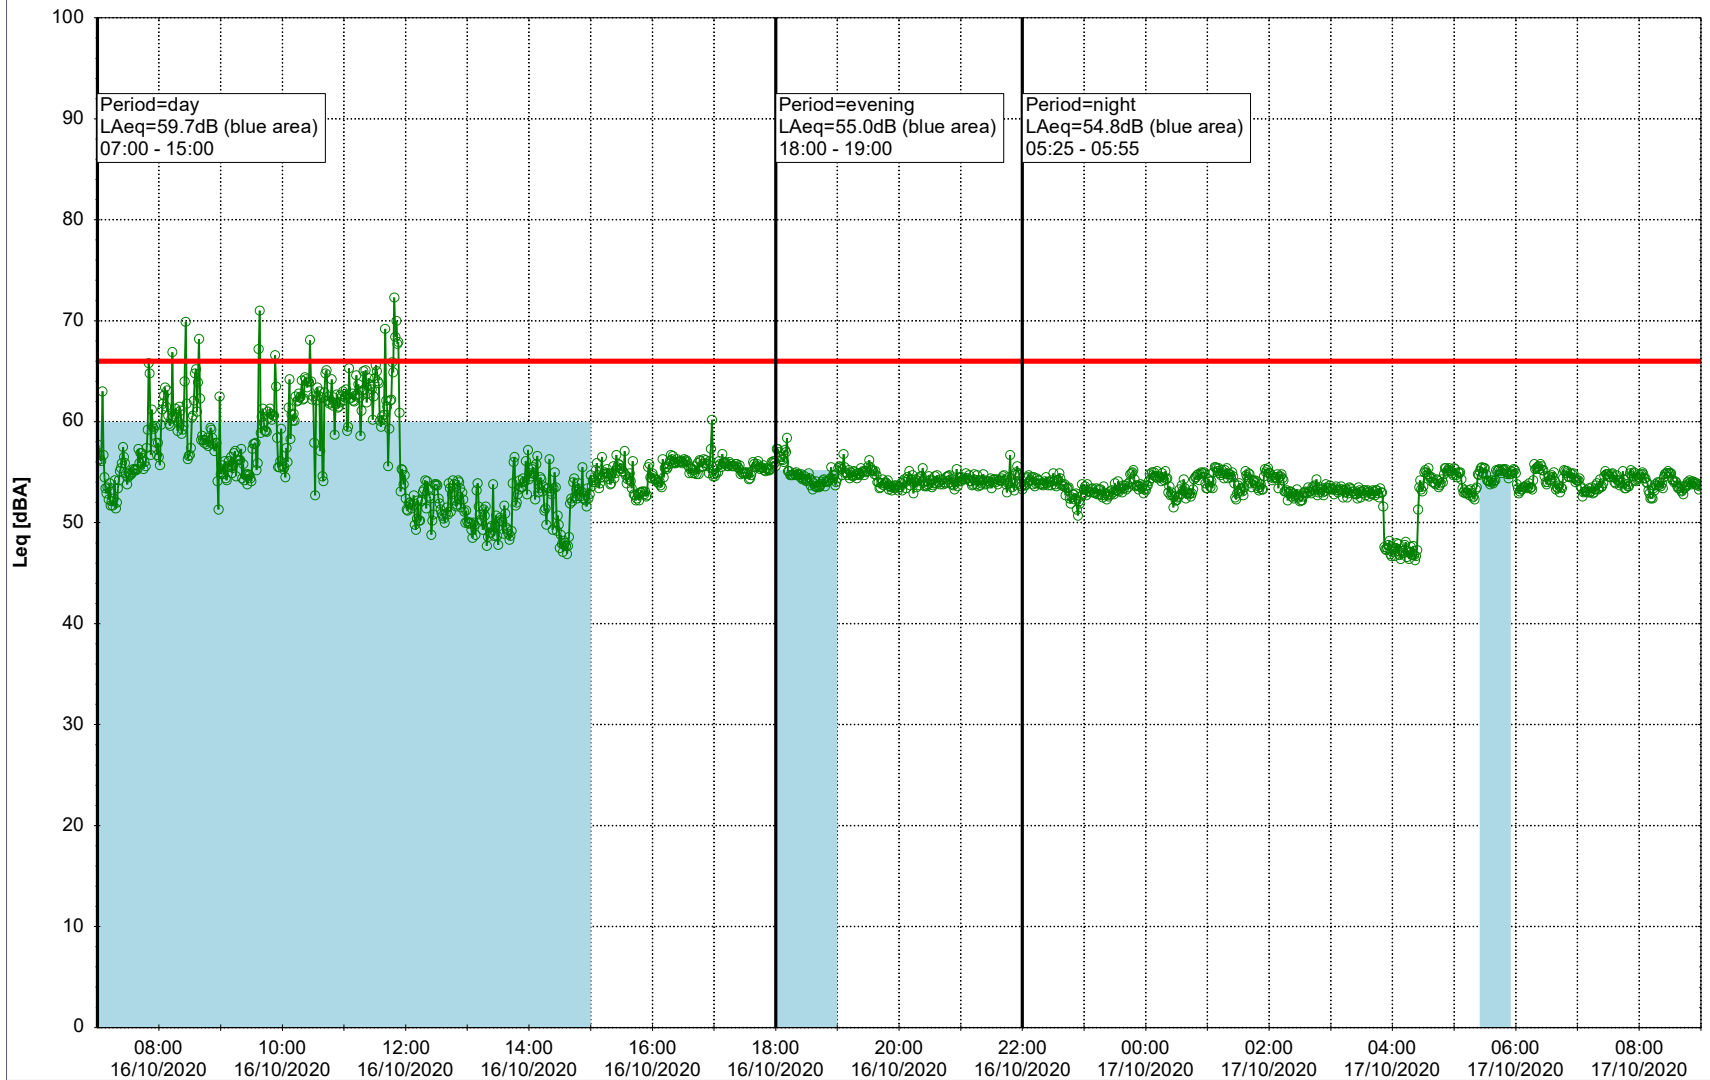

- Ørsted Værket

Noise Time Related Diagram

15/10/2020
16/10/2020

○○○ EBR-OVK_NS02

Project: Kronos Sydhavnen
Construction: Enghave Brygge
Location: N-V

Plan View

Remarks

- Ørsted Værket

Noise Time Related Diagram

16/10/2020
17/10/2020

○○○ EBR-OVK_NS02

Project: Kronos Sydhavnen
Construction: Enghave Brygge
Location: N-V

Plan View

Remarks

- Ørsted Værket

Noise Time Related Diagram

17/10/2020
18/10/2020

○○○ EBR-OVK_NS02

Project: Kronos Sydhavnen
Construction: Enghave Brygge
Location: N-V

Plan View

Remarks

- Ørsted Værket

Noise Time Related Diagram

18/10/2020
19/10/2020