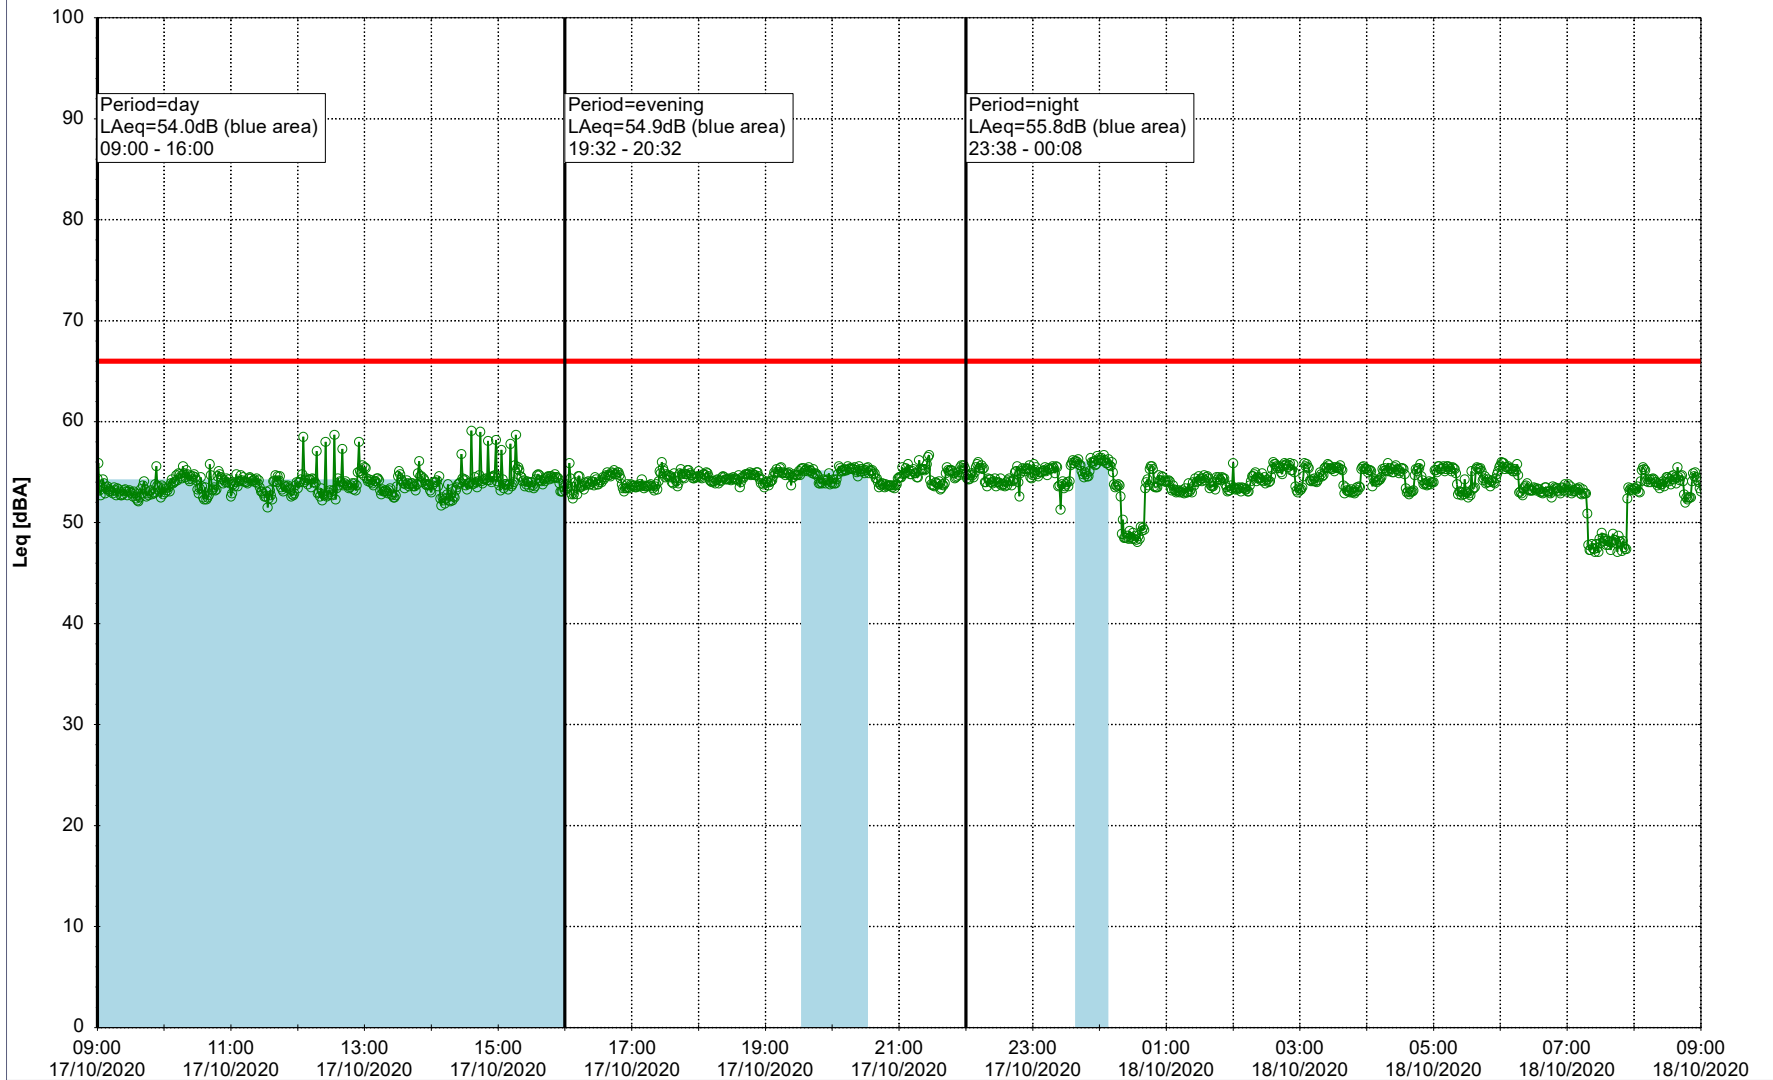

- Ørsted Værket

Noise Time Related Diagram

15/10/2020
16/10/2020

○○○ EBR-OVK_NS02

Project: Kronos Sydhavnen
Construction: Enghave Brygge
Location: N-V

Plan View

Remarks

- Ørsted Værket

Noise Time Related Diagram

16/10/2020
17/10/2020

○○○ EBR-OVK_NS02

Project: Kronos Sydhavnen
Construction: Enghave Brygge
Location: N-V

Plan View

Remarks

- Ørsted Værket

Noise Time Related Diagram

17/10/2020
18/10/2020

○○○ EBR-OVK_NS02

Project: Kronos Sydhavnen
Construction: Enghave Brygge
Location: N-V

Plan View

Remarks

- Ørsted Værket

Noise Time Related Diagram

18/10/2020
19/10/2020