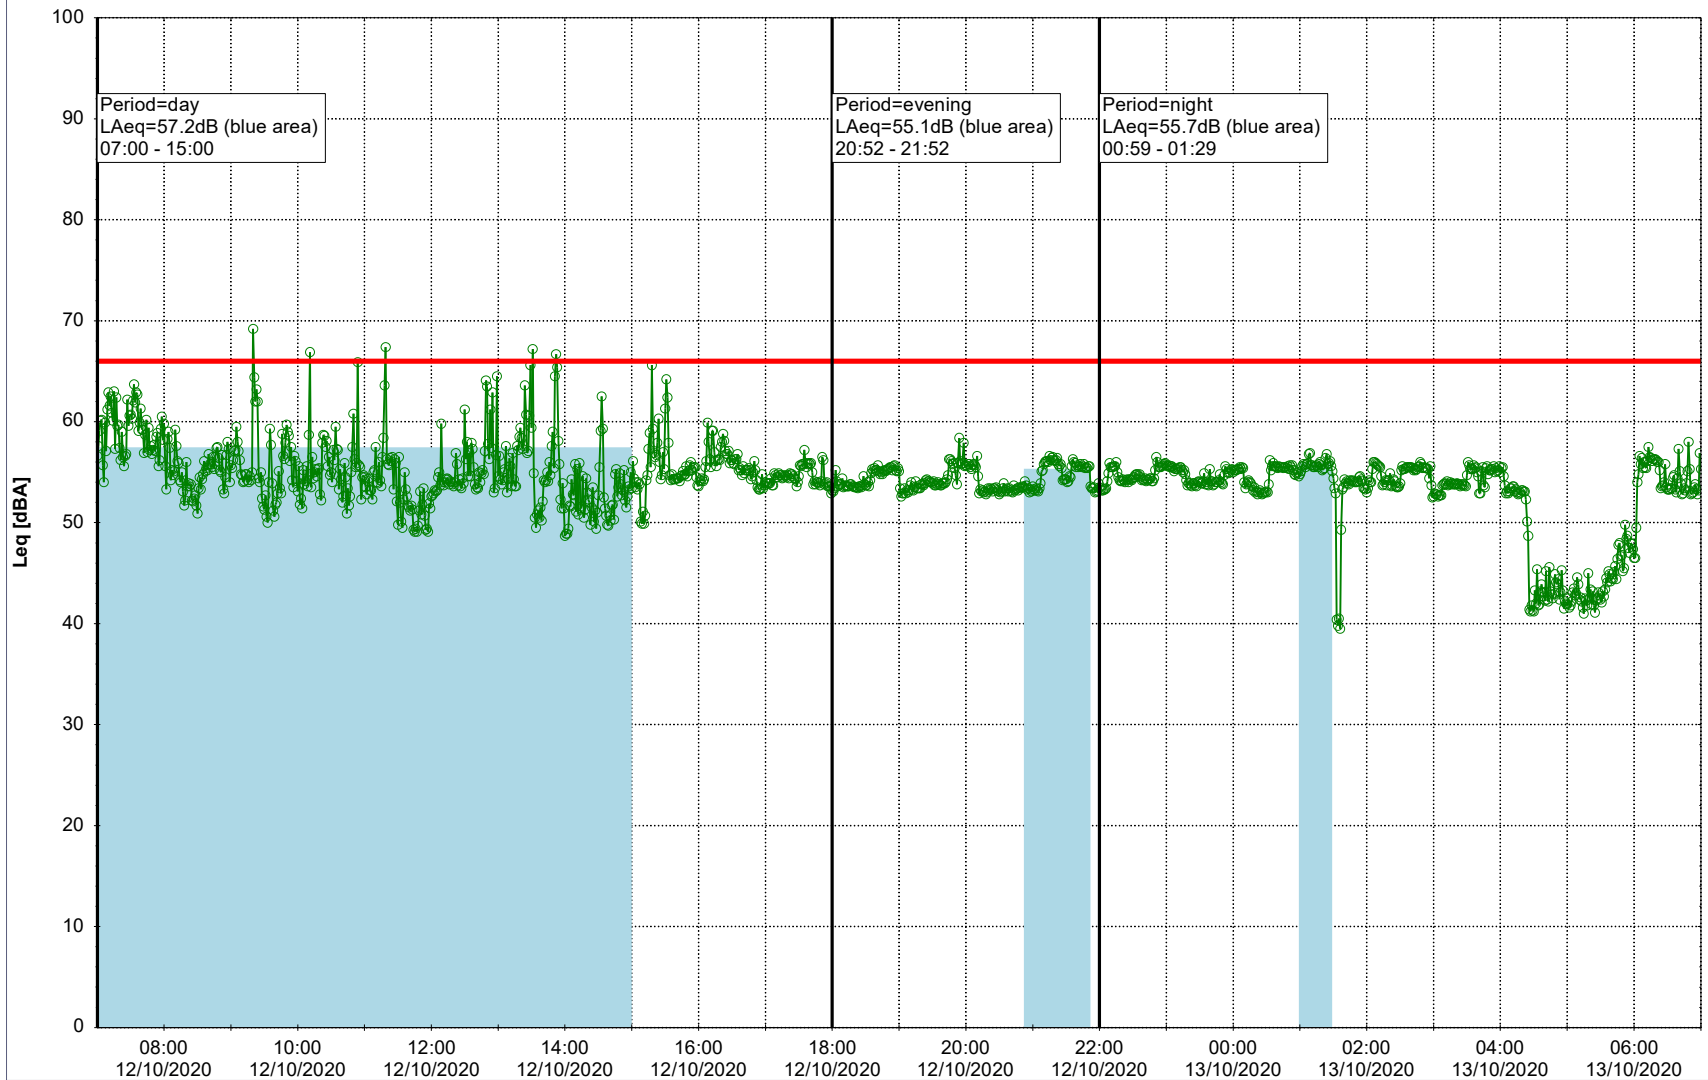

Project: Kronos Sydhavnen
Construction: Enghave Brygge
Location: N-V

Plan View

Remarks

- Ørsted Værket

Noise Time Related Diagram

12/10/2020
13/10/2020

○○○ EBR-OVK_NS02