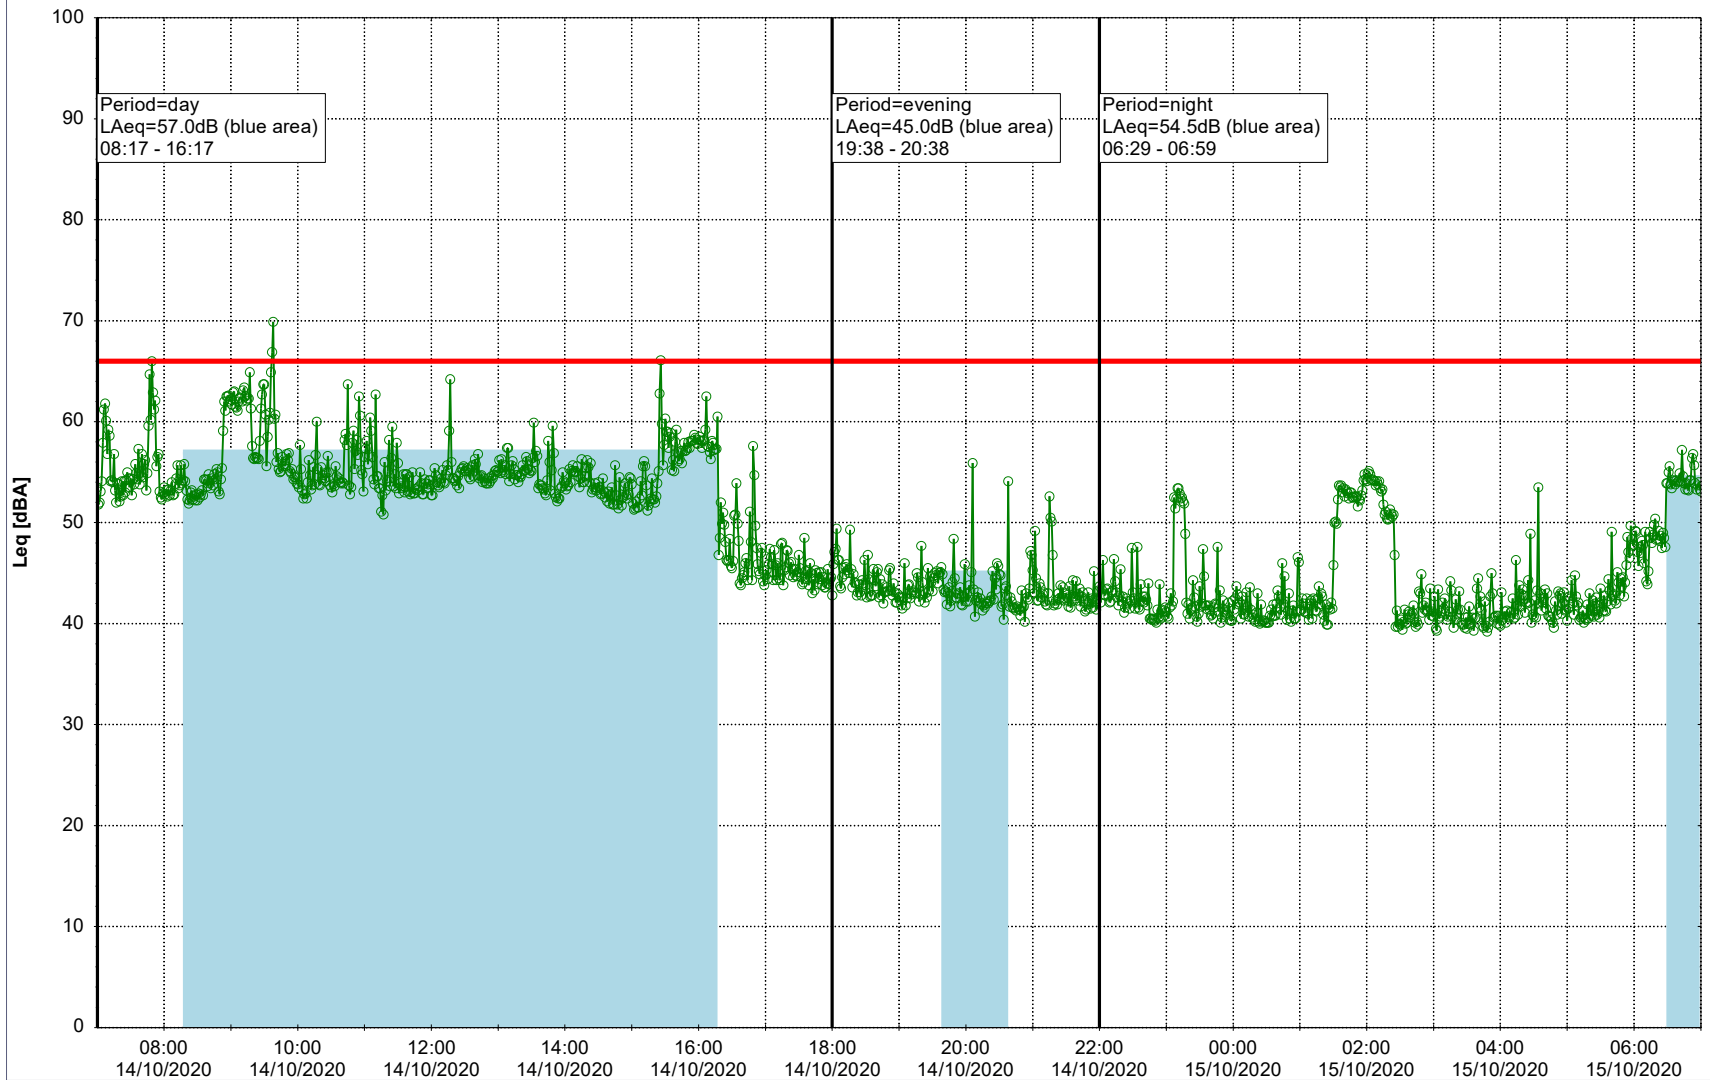

Plan View

Remarks

- Ørsted Værket

Noise Time Related Diagram

13/10/2020
14/10/2020

○○○ EBR-OVK_NS02

Project: Kronos Sydhavnen
Construction: Enghave Brygge
Location: N-V

Plan View

Remarks

- Ørsted Værket

Noise Time Related Diagram

14/10/2020
15/10/2020

○○○ EBR-OVK_NS02

Project: Kronos Sydhavnen
Construction: Enghave Brygge
Location: N-V

Plan View

Remarks

- Ørsted Værket

Noise Time Related Diagram

15/10/2020
16/10/2020

○○○ EBR-OVK_NS02

Project: Kronos Sydhavnen
Construction: Enghave Brygge
Location: N-V

Plan View

Remarks

- Ørsted Værket