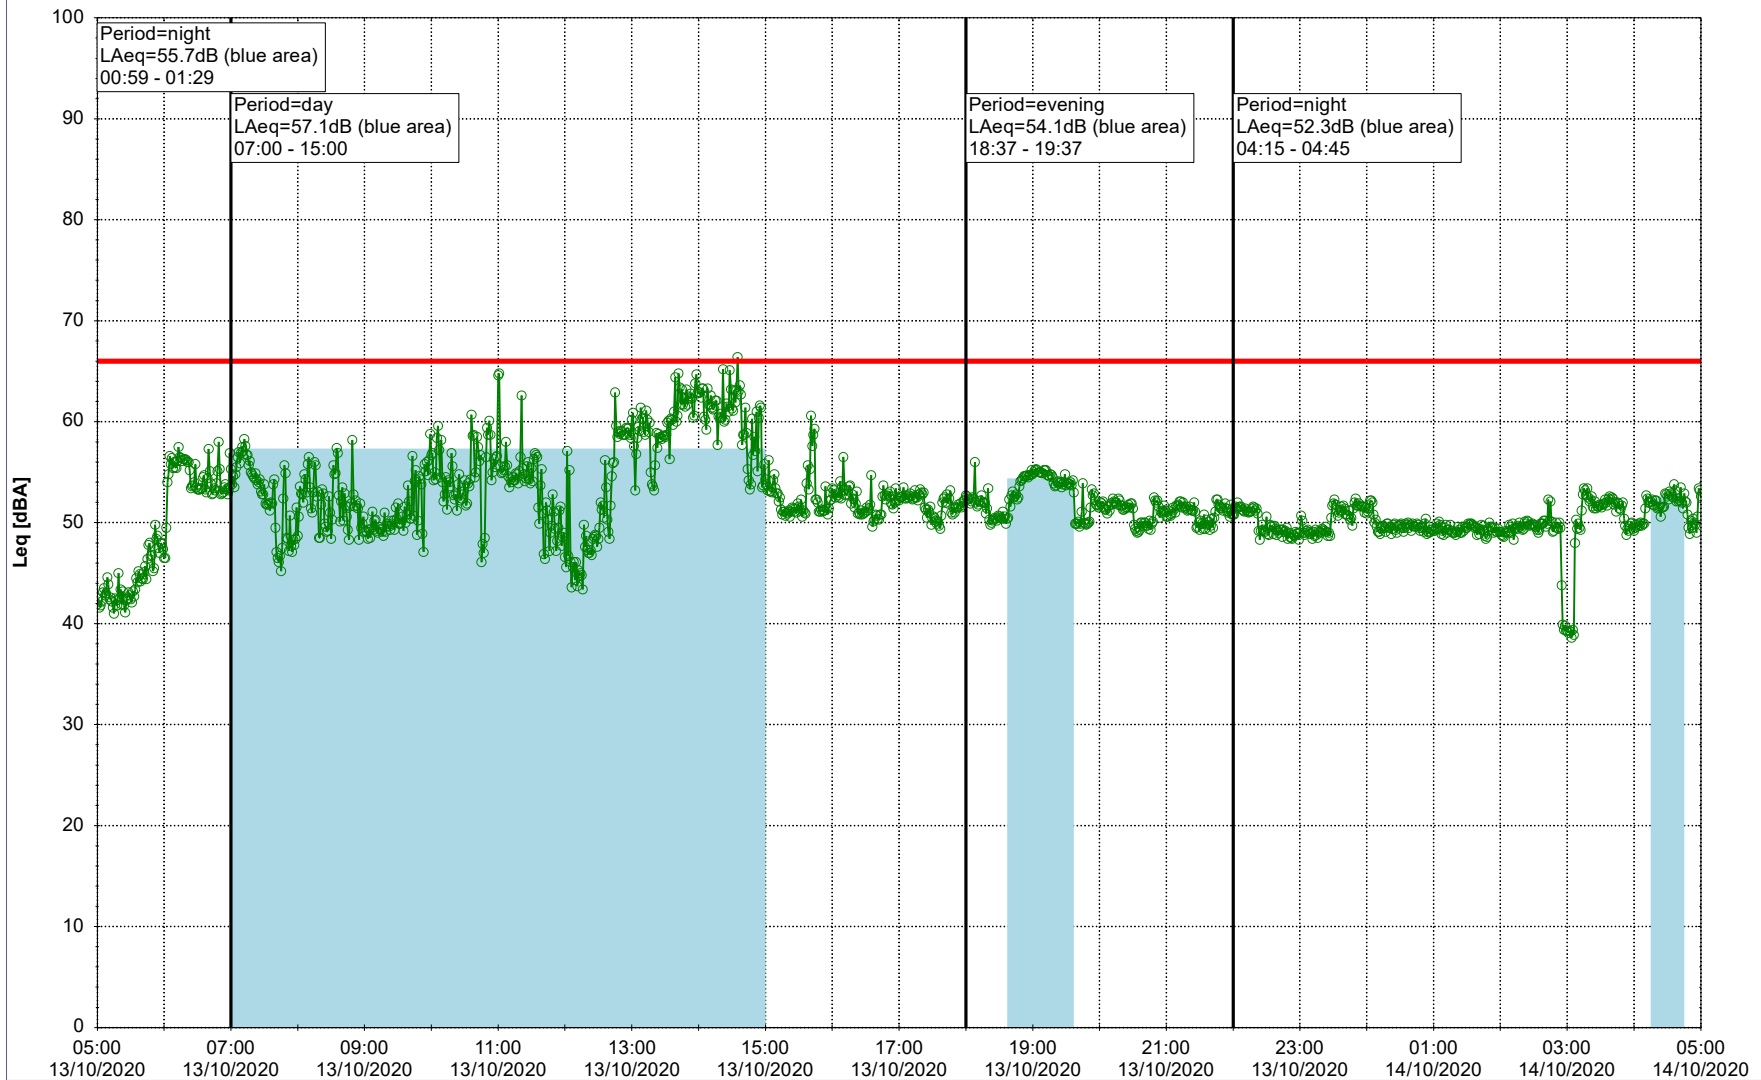

Plan View

Remarks

- Ørsted Værket

Noise Time Related Diagram

13/10/2020
14/10/2020

○○○ EBR-OVK_NS02

Project: Kronos Sydhavnen
Construction: Enghave Brygge
Location: N-V

Plan View

Remarks

- Ørsted Værket

Noise Time Related Diagram

14/10/2020
15/10/2020

○○○ EBR-OVK_NS02

Project: Kronos Sydhavnen
Construction: Enghave Brygge
Location: N-V

Plan View

Remarks

- Ørsted Værket

Noise Time Related Diagram

15/10/2020
16/10/2020

○○○ EBR-OVK_NS02

Project: Kronos Sydhavnen
Construction: Enghave Brygge
Location: N-V

Plan View

Remarks

- Ørsted Værket

17/10/2020
18/10/2020

○○○ EBR-OVK_NS02

Project: Kronos Sydhavnen
Construction: Enghave Brygge
Location: N-V

Plan View

Remarks

- Ørsted Værket

Noise Time Related Diagram

18/10/2020
19/10/2020