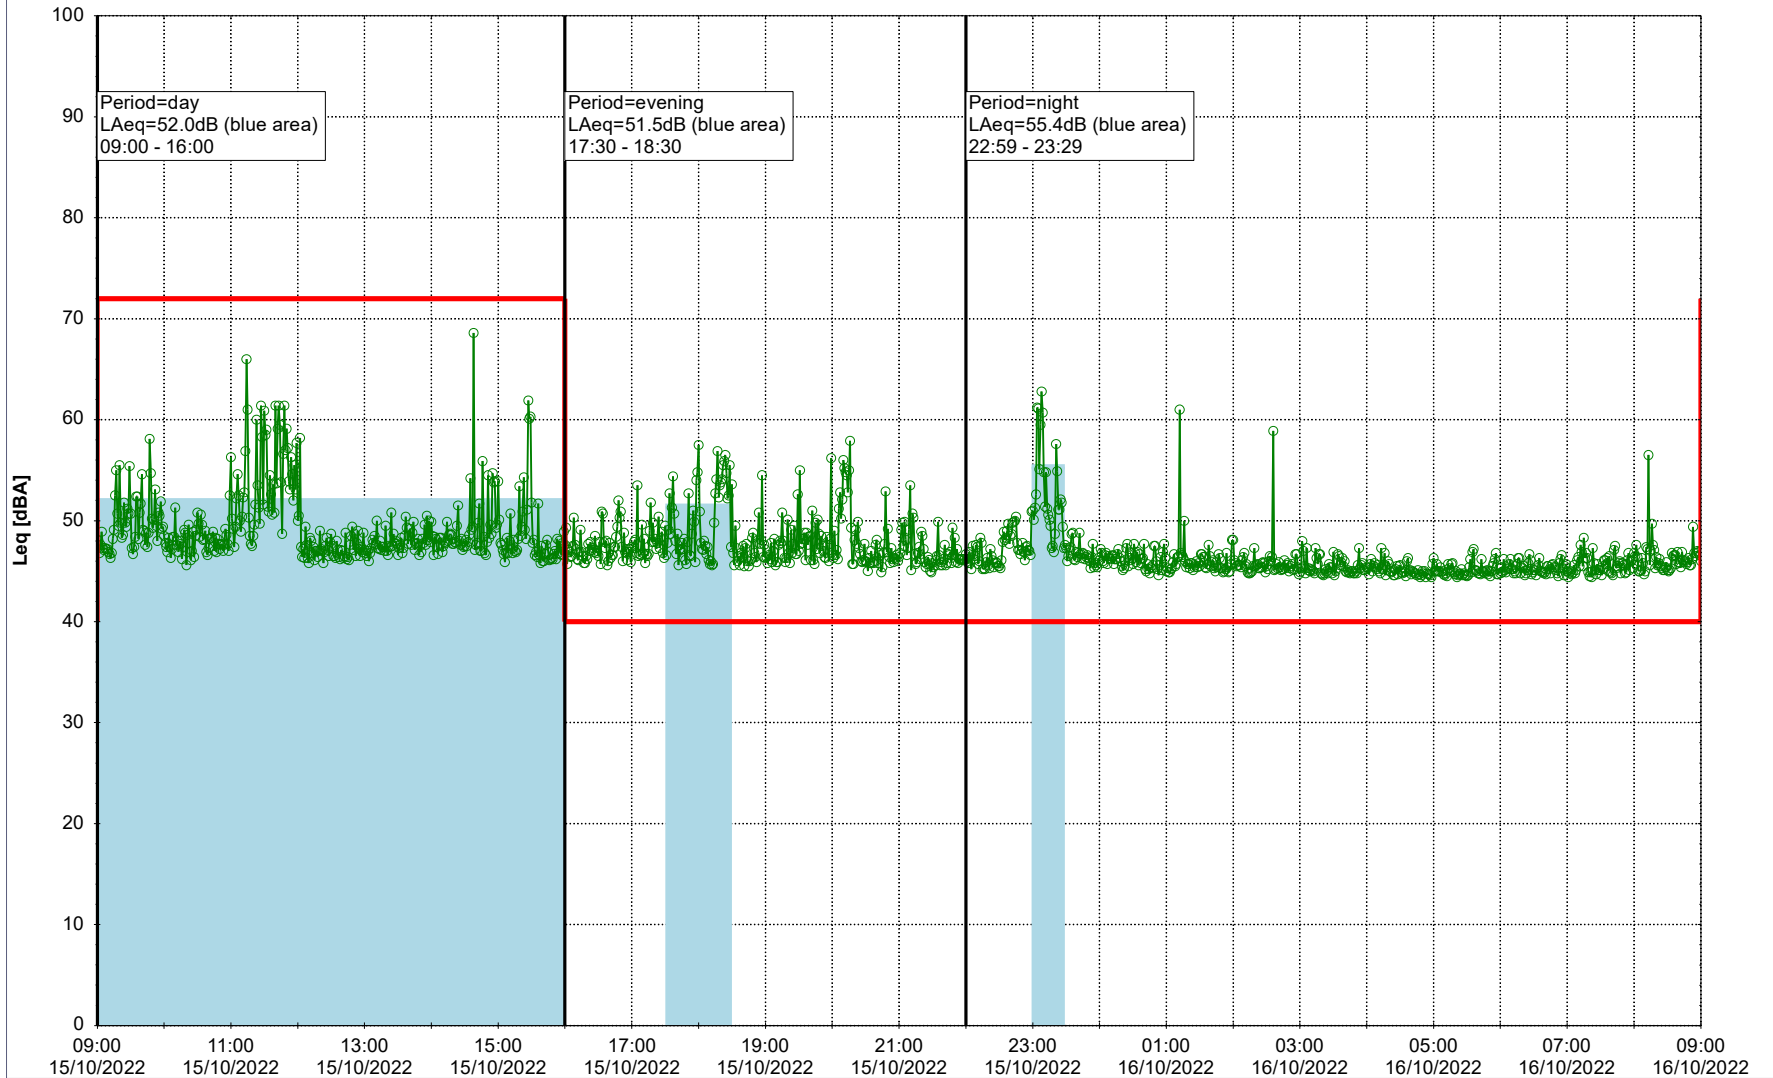

Noise Time Related Diagram

15/10/2022
16/10/2022

○○○○ MOP_NS01