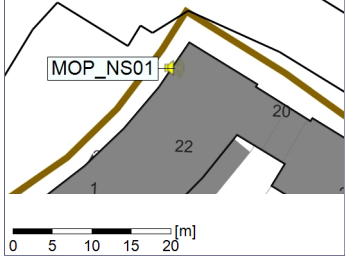

...

Noise Time Related Diagram

13/10/2022
14/10/2022

○○○○ MOP_NS01

Project: Kronos Sydhavnen
Construction: Mozarts Plads
Location: N-V

Plan View

Remarks

...