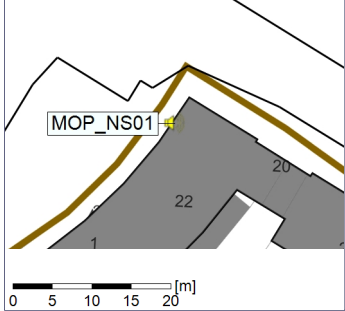

Plan View

Remarks

...

Noise Time Related Diagram

11/10/2022
12/10/2022

○○○○ MOP_NS01

Project: Kronos Sydhavnen
Construction: Mozarts Plads
Location: N-V

Plan View