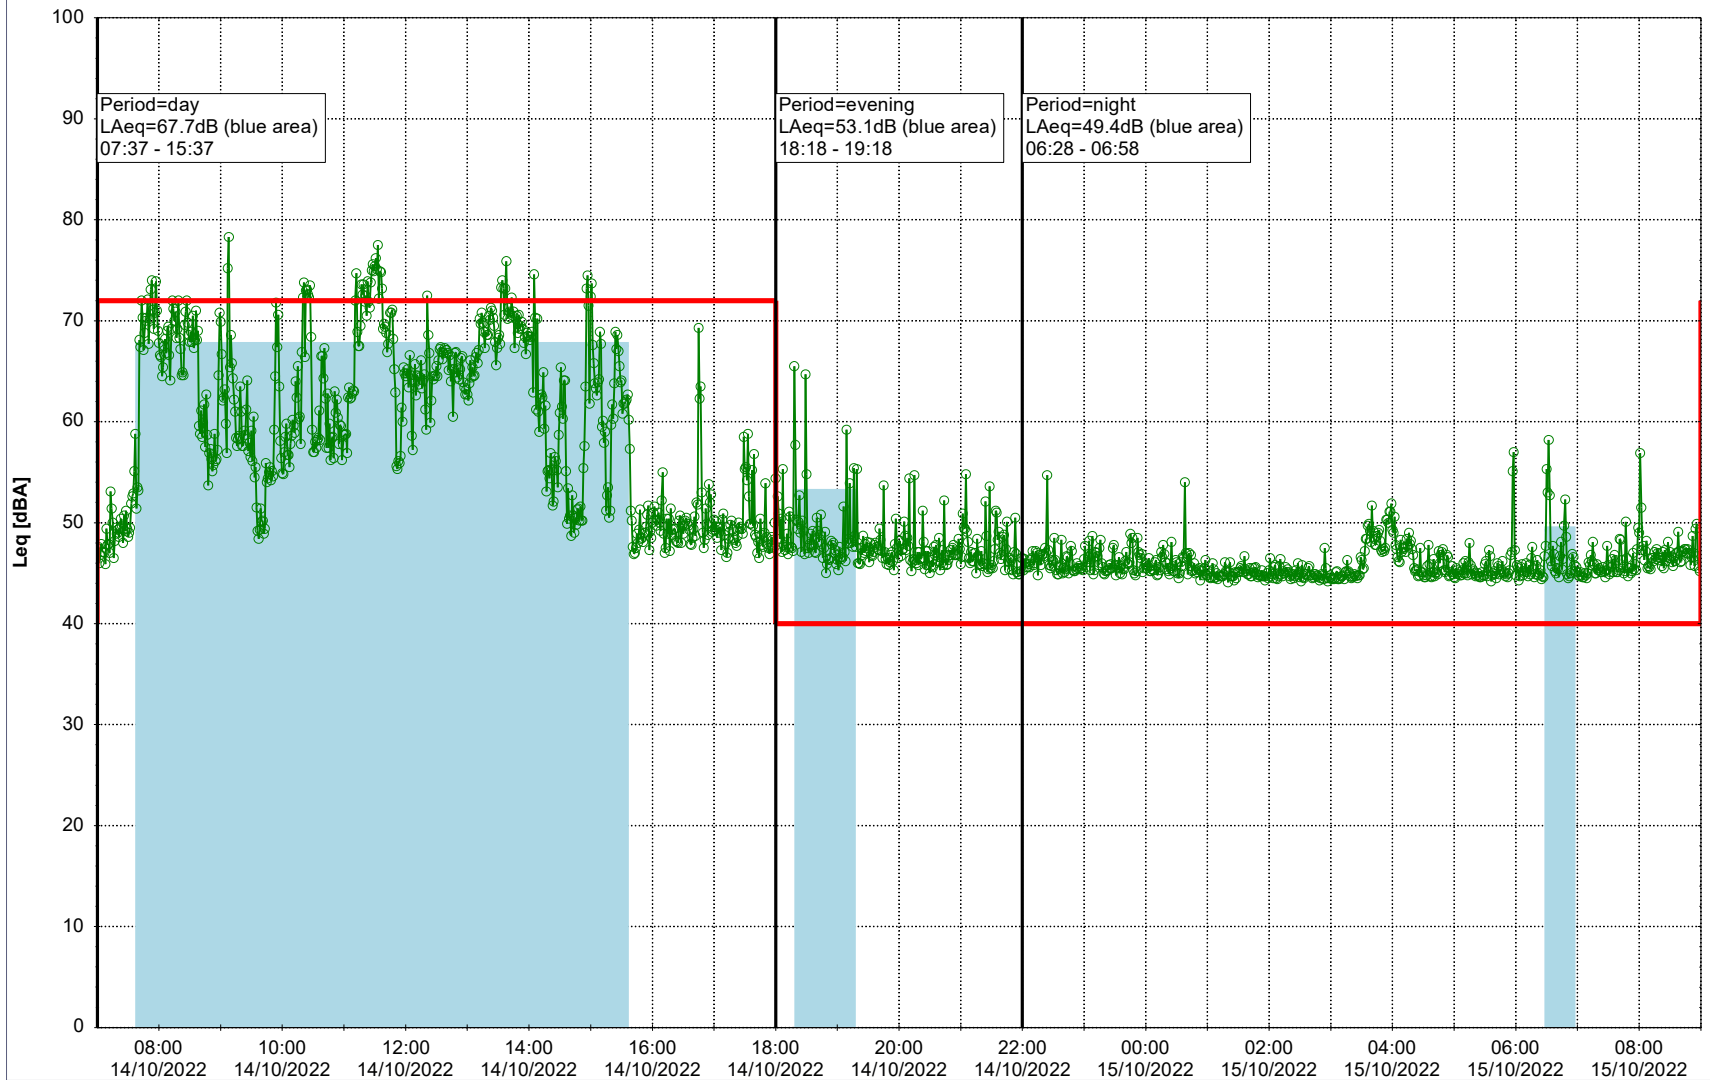

...

Noise Time Related Diagram

13/10/2022
14/10/2022

○○○○ MOP_NS01

Project: Kronos Sydhavnen
Construction: Mozarts Plads
Location: N-V

Plan View

Remarks

...

Noise Time Related Diagram

14/10/2022
15/10/2022

○○○○ MOP_NS01

Project: Kronos Sydhavnen
Construction: Mozarts Plads
Location: N-V

Plan View

Remarks

...

Noise Time Related Diagram