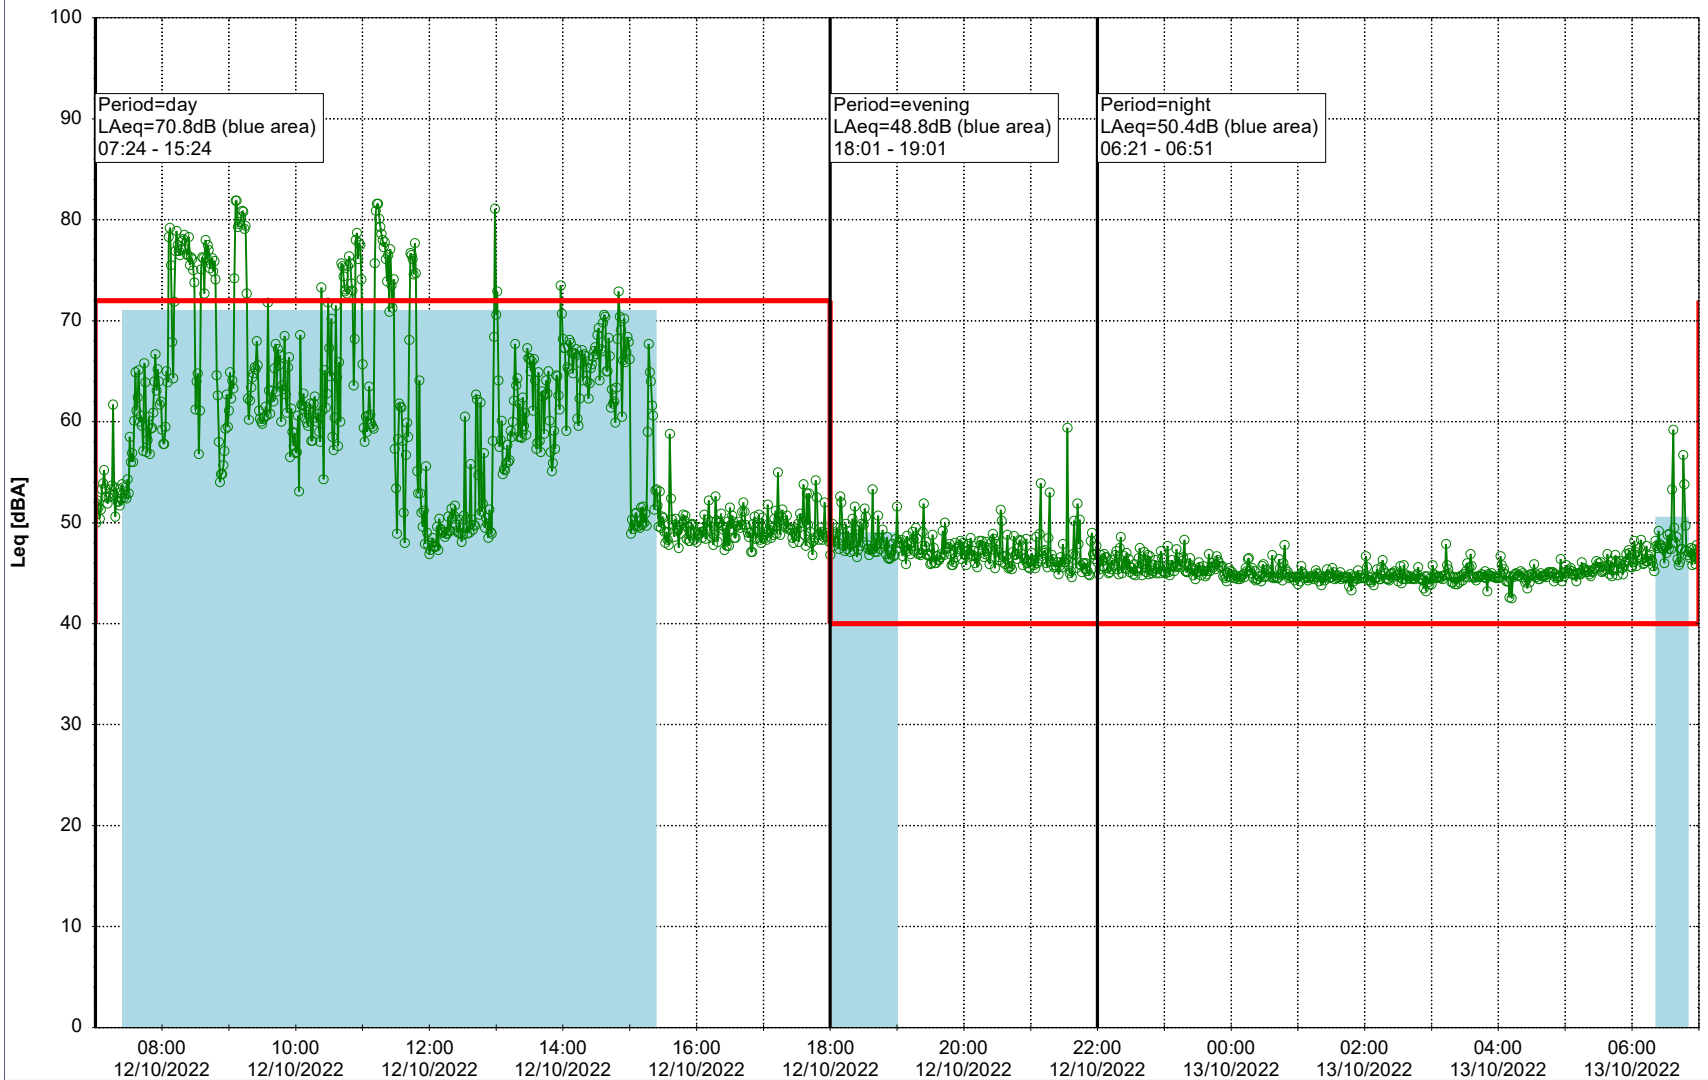

Plan View

Remarks

...

Noise Time Related Diagram

11/10/2022
12/10/2022

○○○○ MOP_NS01

Project: Kronos Sydhavnen
Construction: Mozarts Plads
Location: N-V

Plan View

Remarks

...

Noise Time Related Diagram

12/10/2022
13/10/2022

○○○○ MOP_NS01

Project: Kronos Sydhavnen
Construction: Mozarts Plads
Location: N-V

Plan View

Remarks