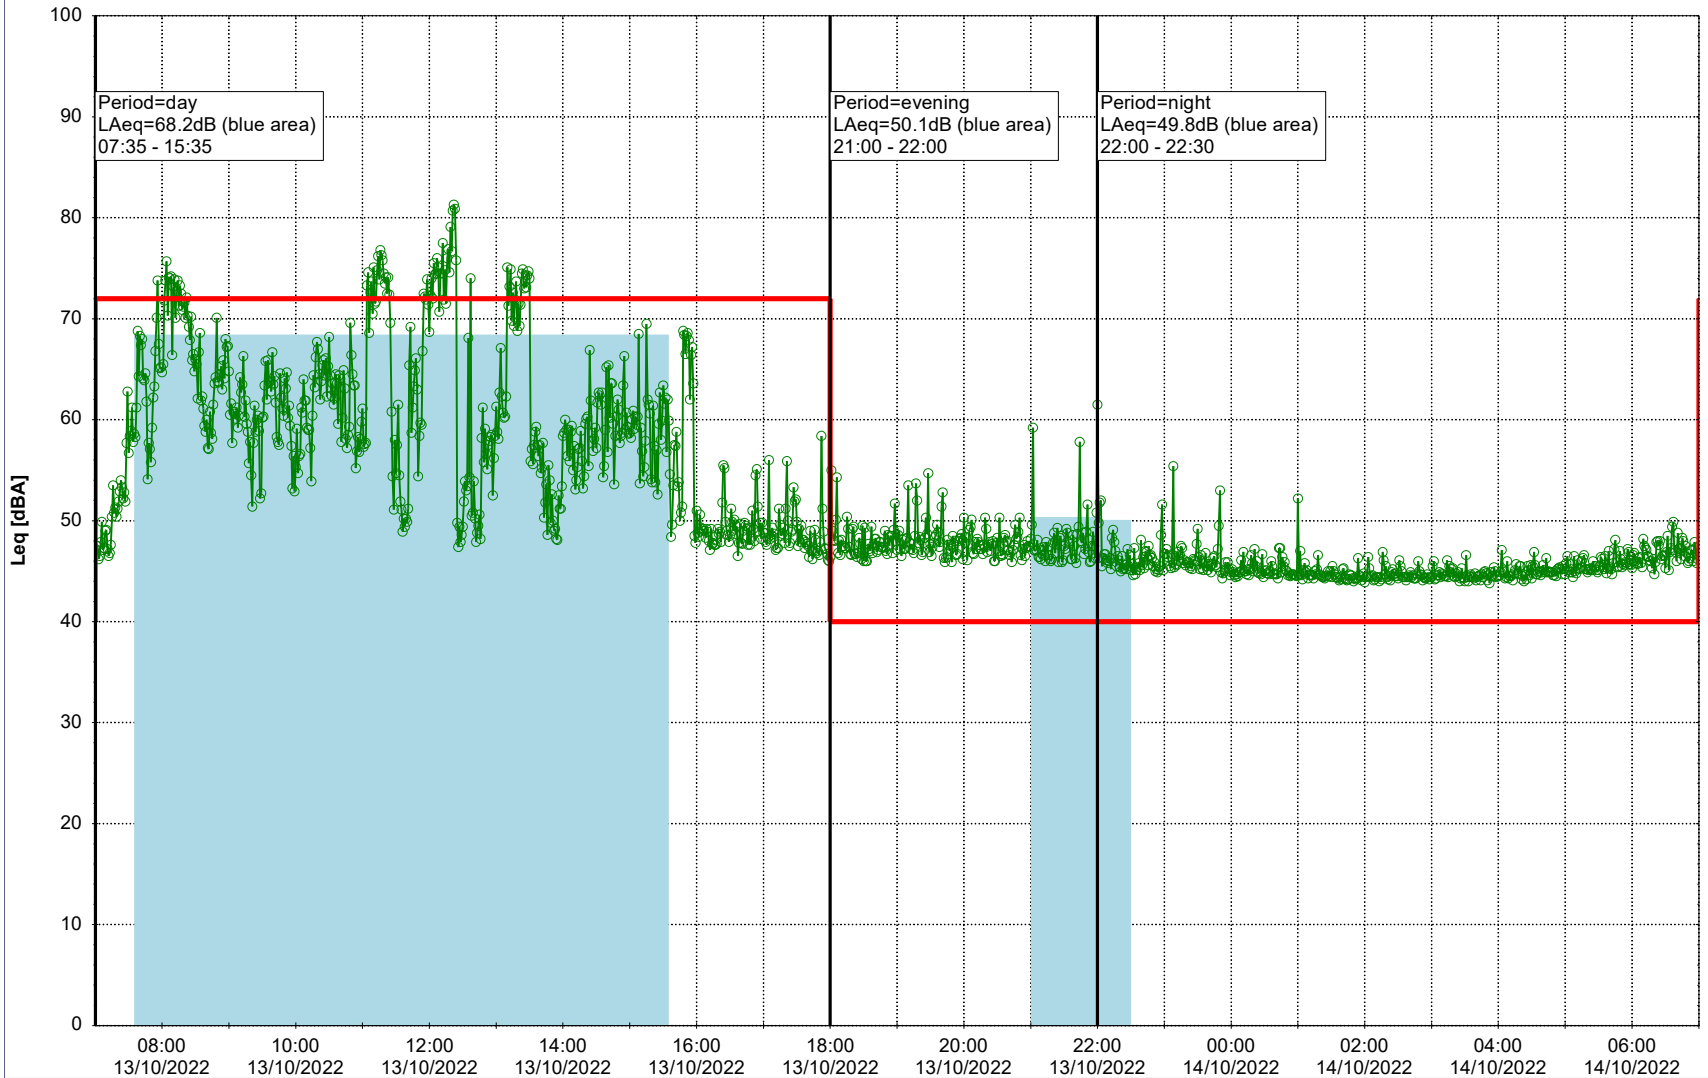

Noise Time Related Diagram

13/10/2022
14/10/2022

○○○○ MOP_NS01