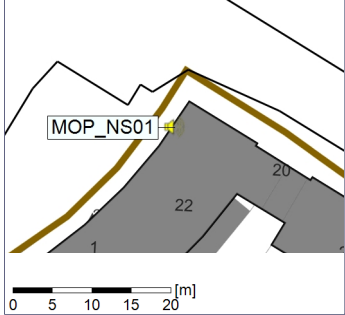

15/10/2022
16/10/2022

○○○○ MOP_NS01

Project: Kronos Sydhavnen
Construction: Mozarts Plads
Location: N-V

Plan View

Remarks

...

Noise Time Related Diagram

16/10/2022
17/10/2022