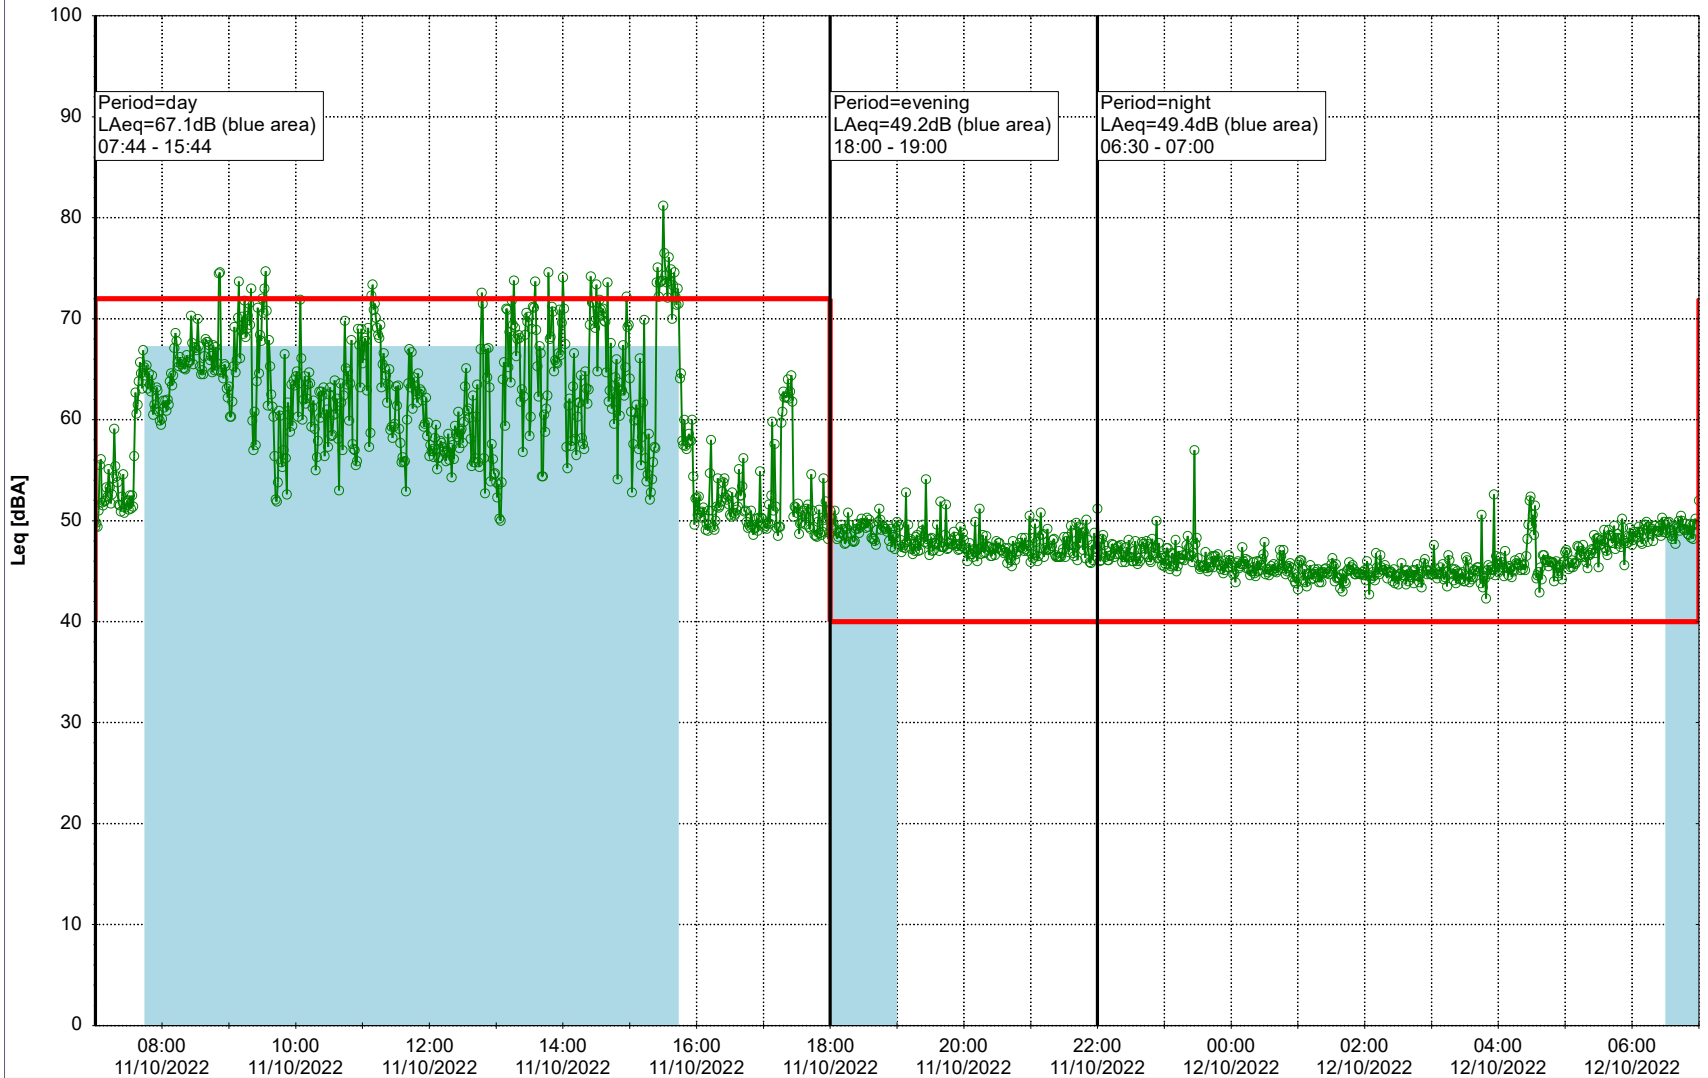

Plan View

Remarks

...

Noise Time Related Diagram

11/10/2022
12/10/2022

○○○○ MOP_NS01

Project: Kronos Sydhavnen
Construction: Mozarts Plads
Location: N-V

Plan View