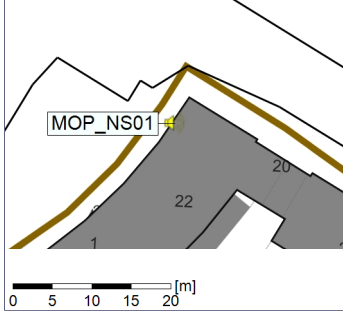

Noise Time Related Diagram

14/10/2022
15/10/2022

○○○○ MOP_NS01

Project: Kronos Sydhavnen
Construction: Mozarts Plads
Location: N-V

Plan View

Remarks

...

Noise Time Related Diagram