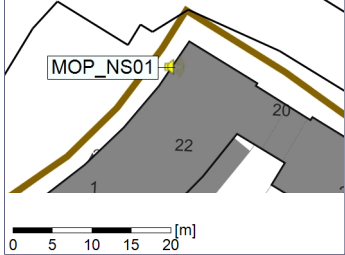

Remarks

...

Noise Time Related Diagram

12/10/2022
13/10/2022

○○○○ MOP_NS01

Project: Kronos Sydhavnen
Construction: Mozarts Plads
Location: N-V

Plan View

Remarks