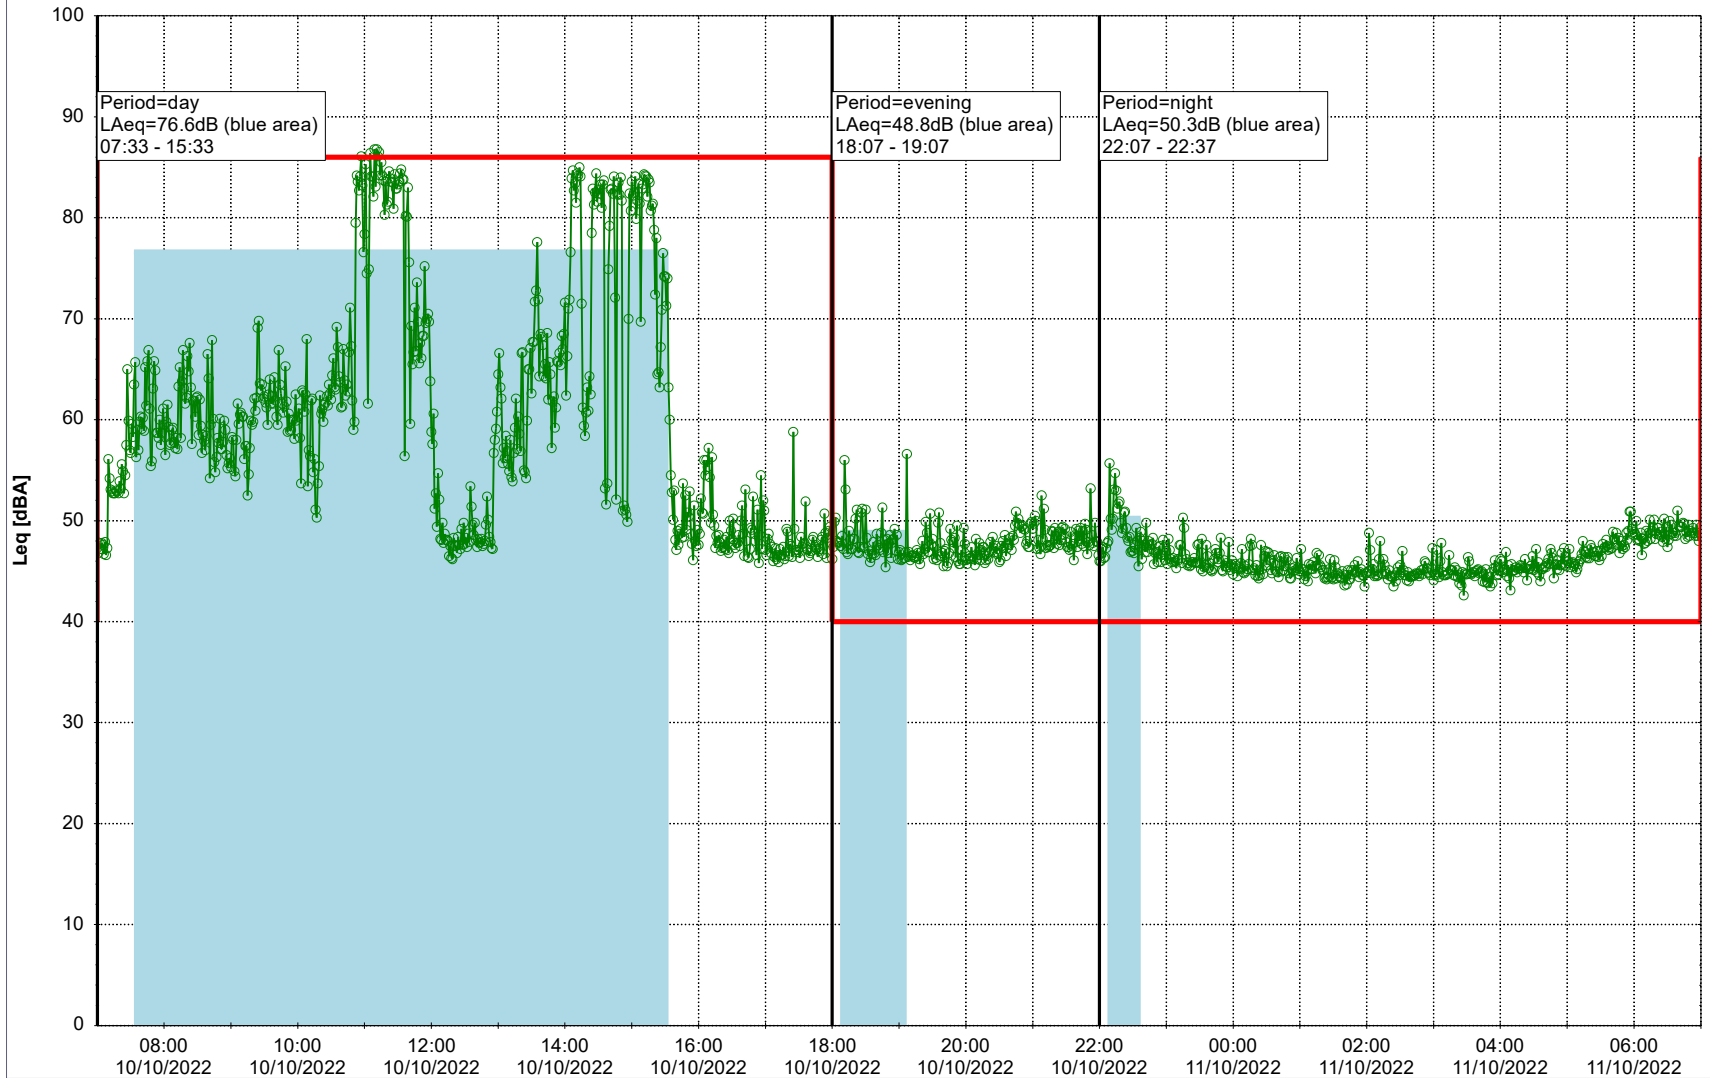

Project: Kronos Sydhavnen
Construction: Mozarts Plads
Location: N-V

Plan View

Remarks

...

Noise Time Related Diagram

10/10/2022
11/10/2022

○○○○ MOP_NS01

Project: Kronos Sydhavnen
Construction: Mozarts Plads
Location: N-V

Plan View

Remarks

...

Noise Time Related Diagram

11/10/2022
12/10/2022

○○○○ MOP_NS01

Project: Kronos Sydhavnen
Construction: Mozarts Plads
Location: N-V

Plan View

Remarks

...

Noise Time Related Diagram

12/10/2022
13/10/2022

○○○○ MOP_NS01

Project: Kronos Sydhavnen
Construction: Mozarts Plads
Location: N-V

Plan View

Remarks

Noise Time Related Diagram

14/10/2022
15/10/2022

○○○○ MOP_NS01

Project: Kronos Sydhavnen
Construction: Mozarts Plads
Location: N-V

Plan View

Remarks

...

Noise Time Related Diagram