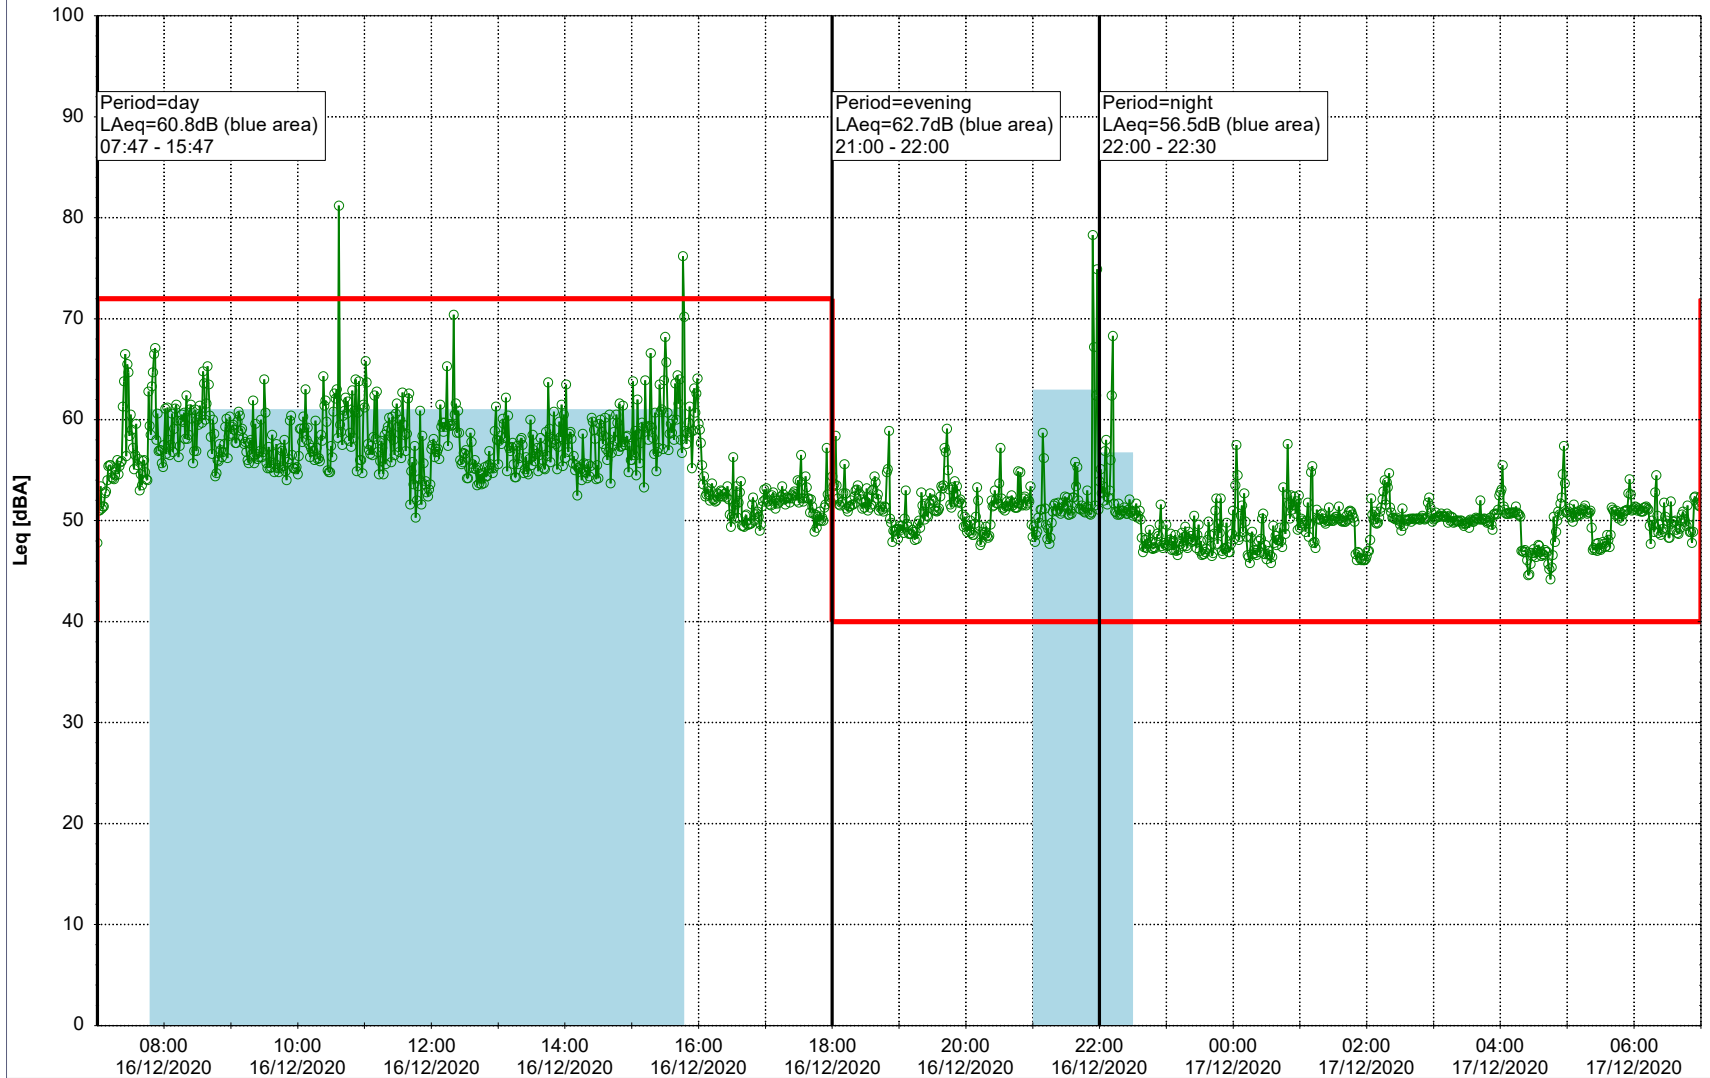

Noise Time Related Diagram

16/12/2020
17/12/2020

○○○○ MOP_NS01