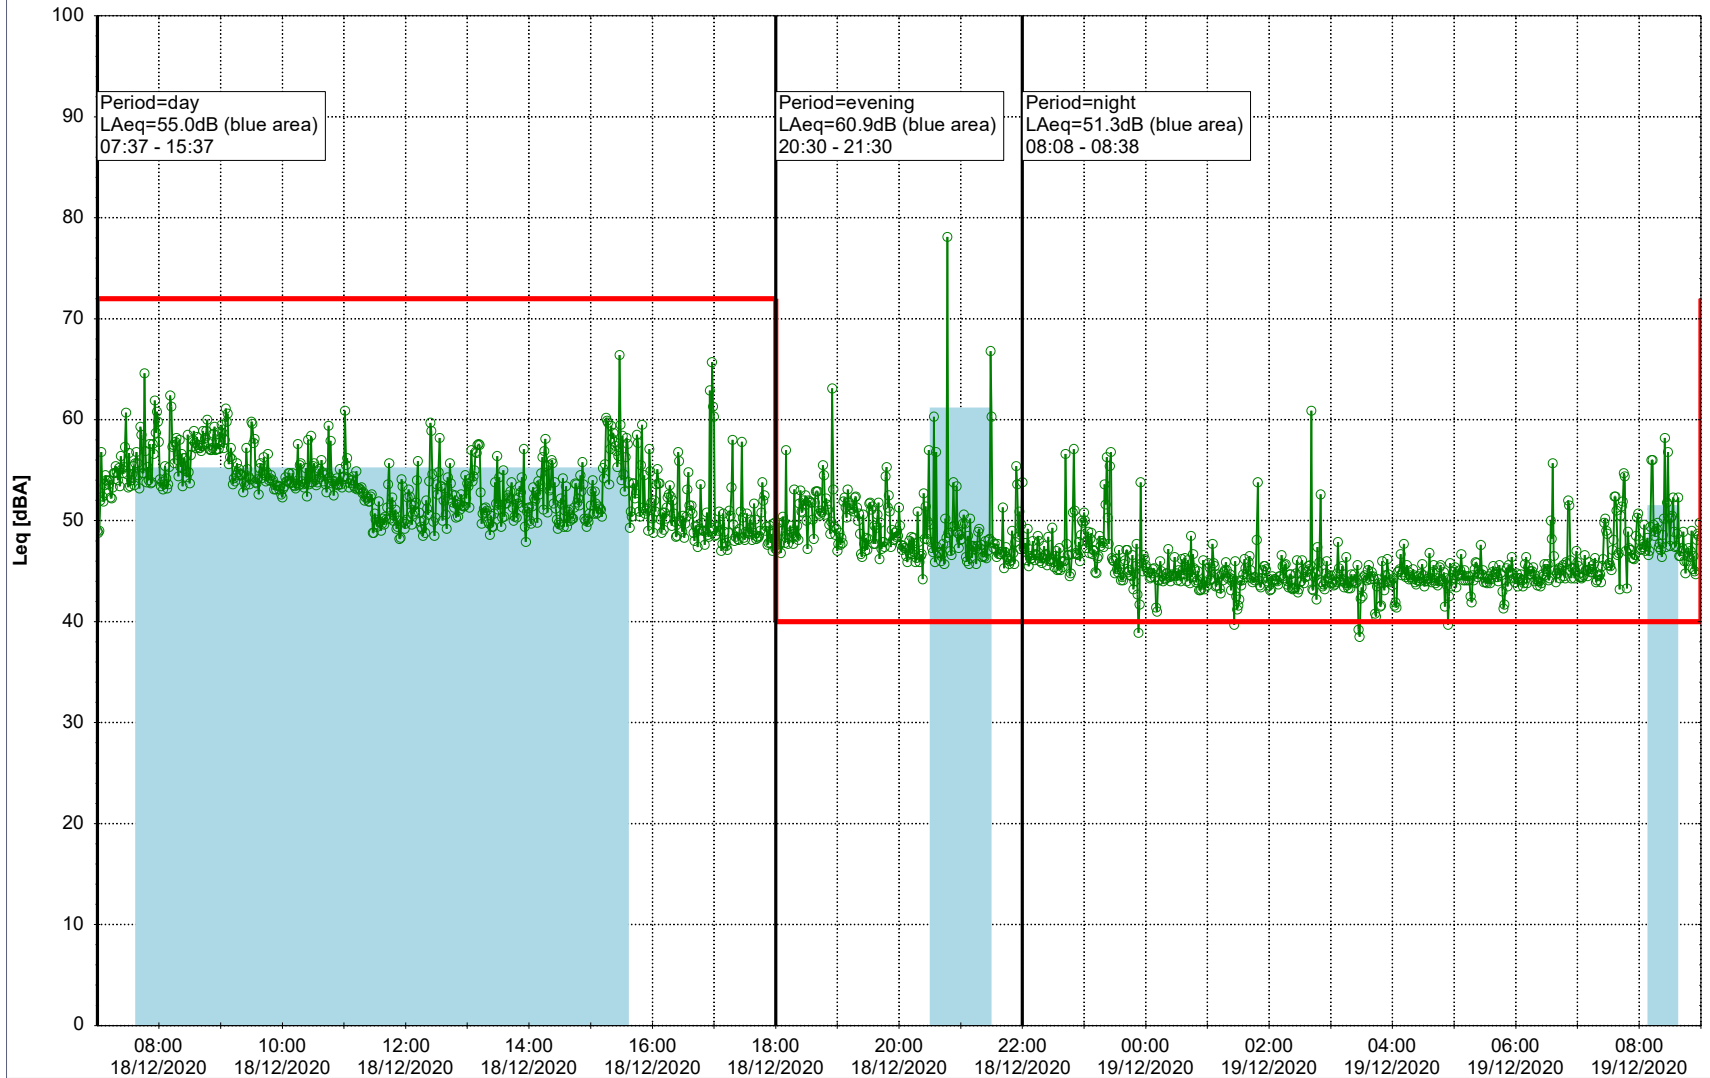

Noise Time Related Diagram

○○○○ MOP_NS01