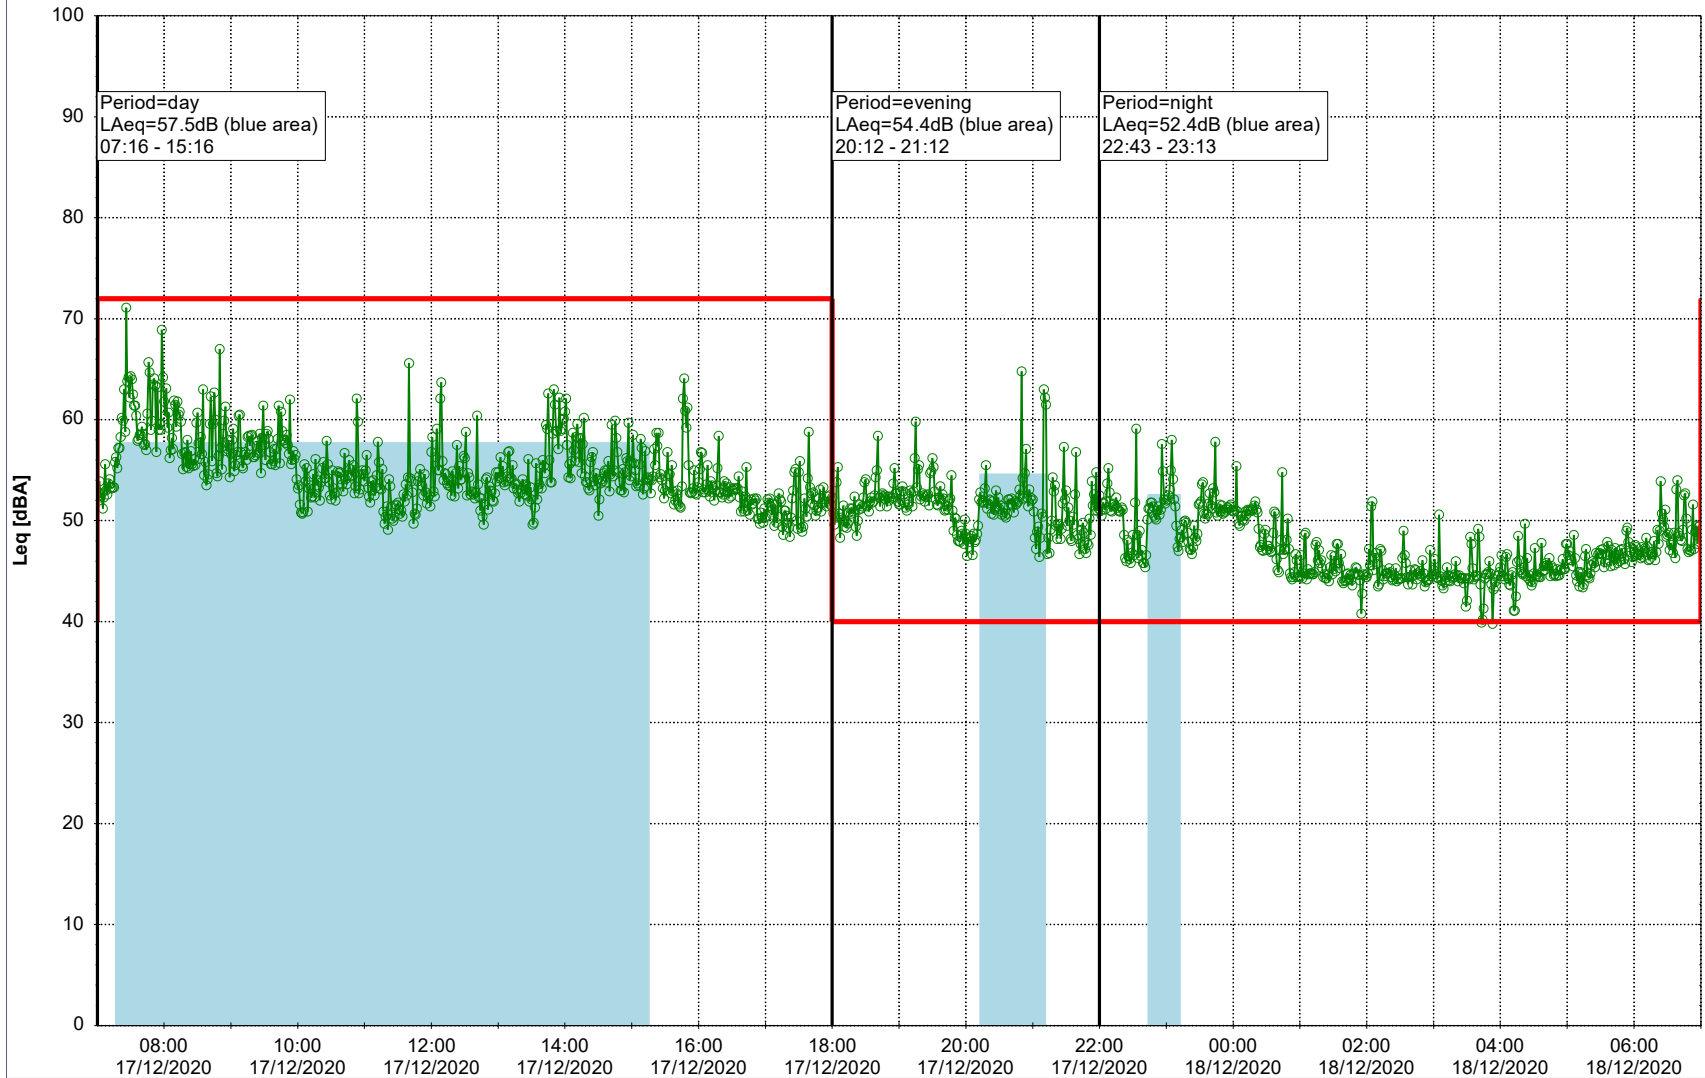

Noise Time Related Diagram

17/12/2020
18/12/2020

○○○○ MOP_NS01