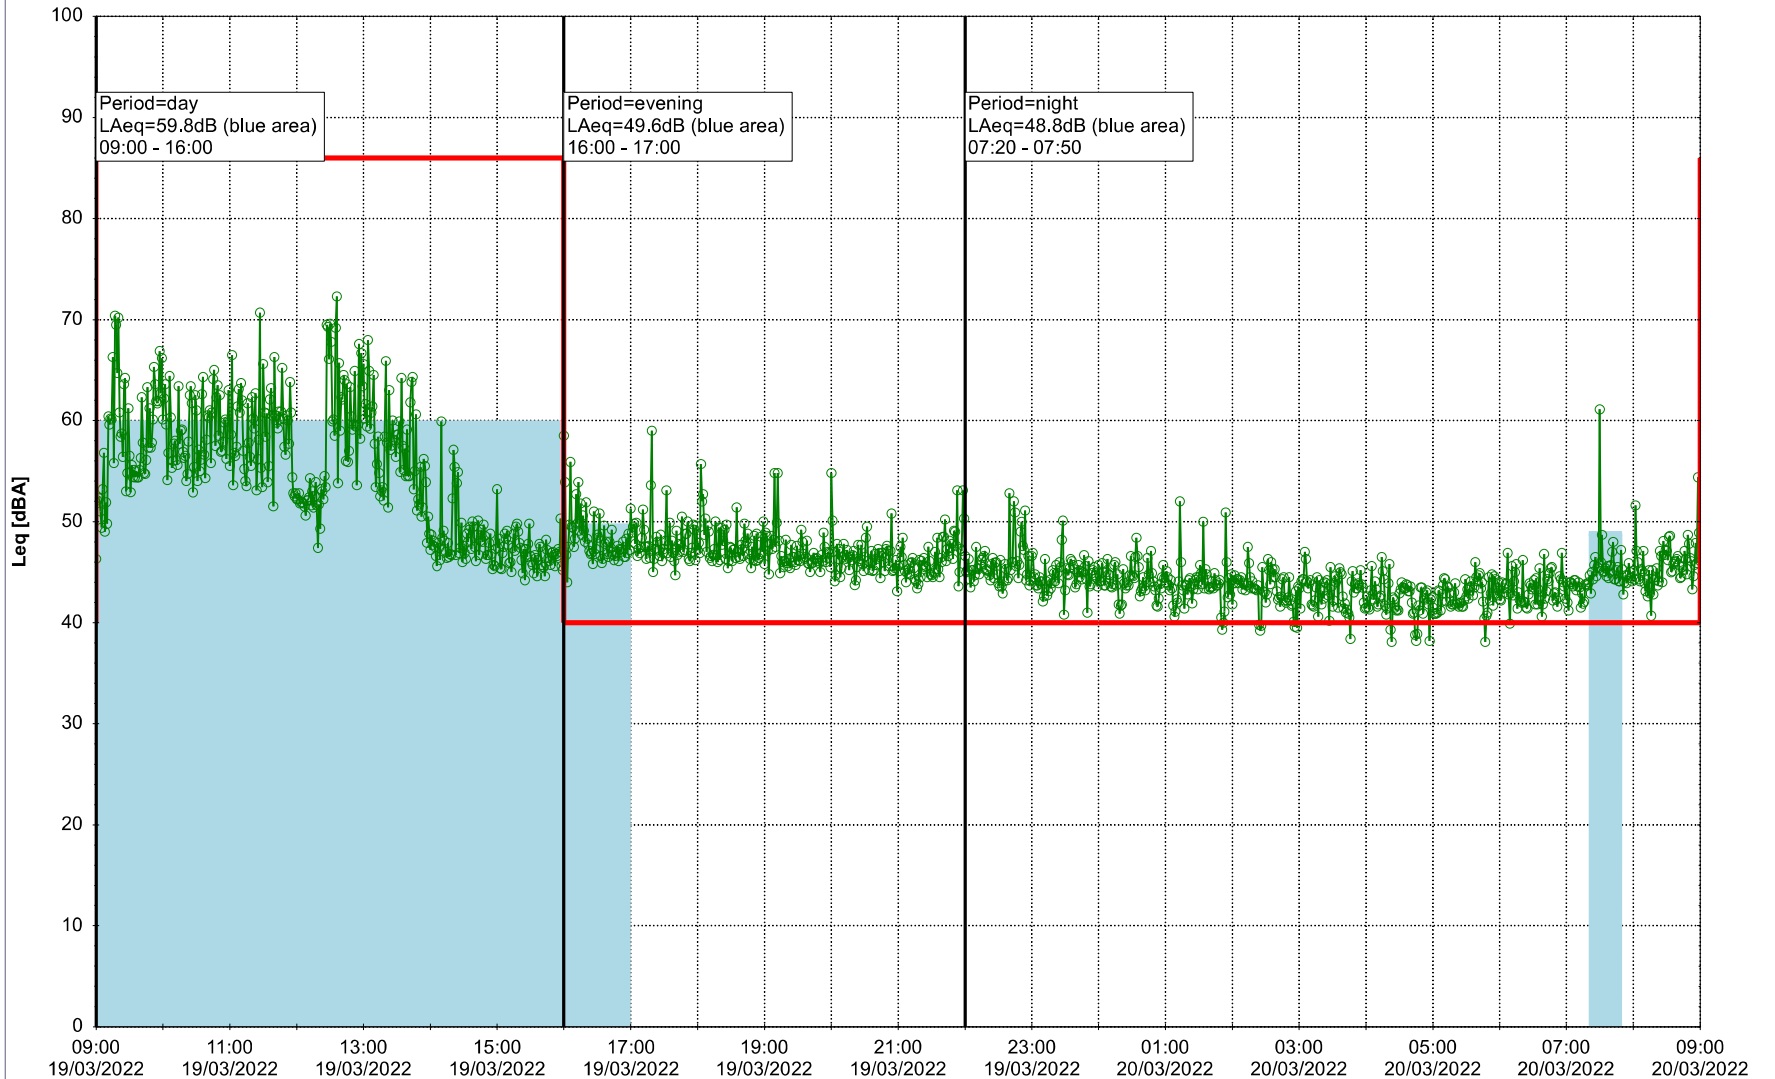

Noise Time Related Diagram

19/03/2022
20/03/2022

○○○○ MOP_NS01