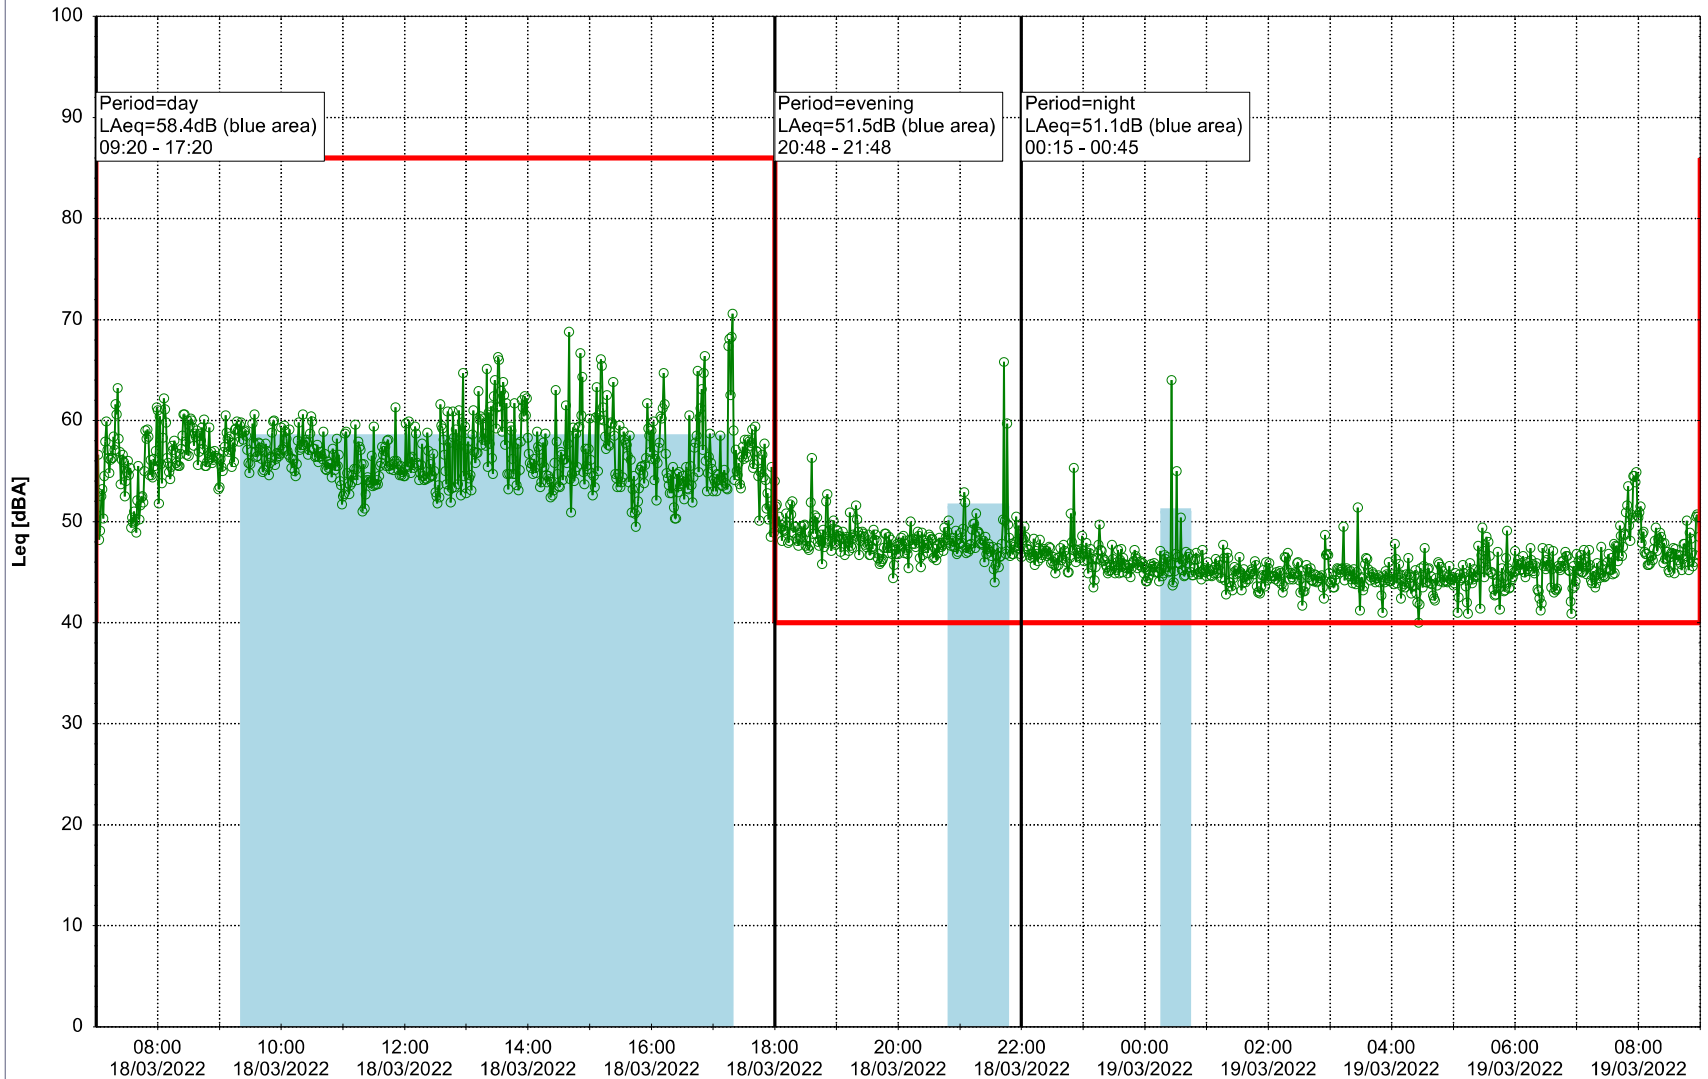

Noise Time Related Diagram

18/03/2022
19/03/2022

○○○○ MOP_NS01