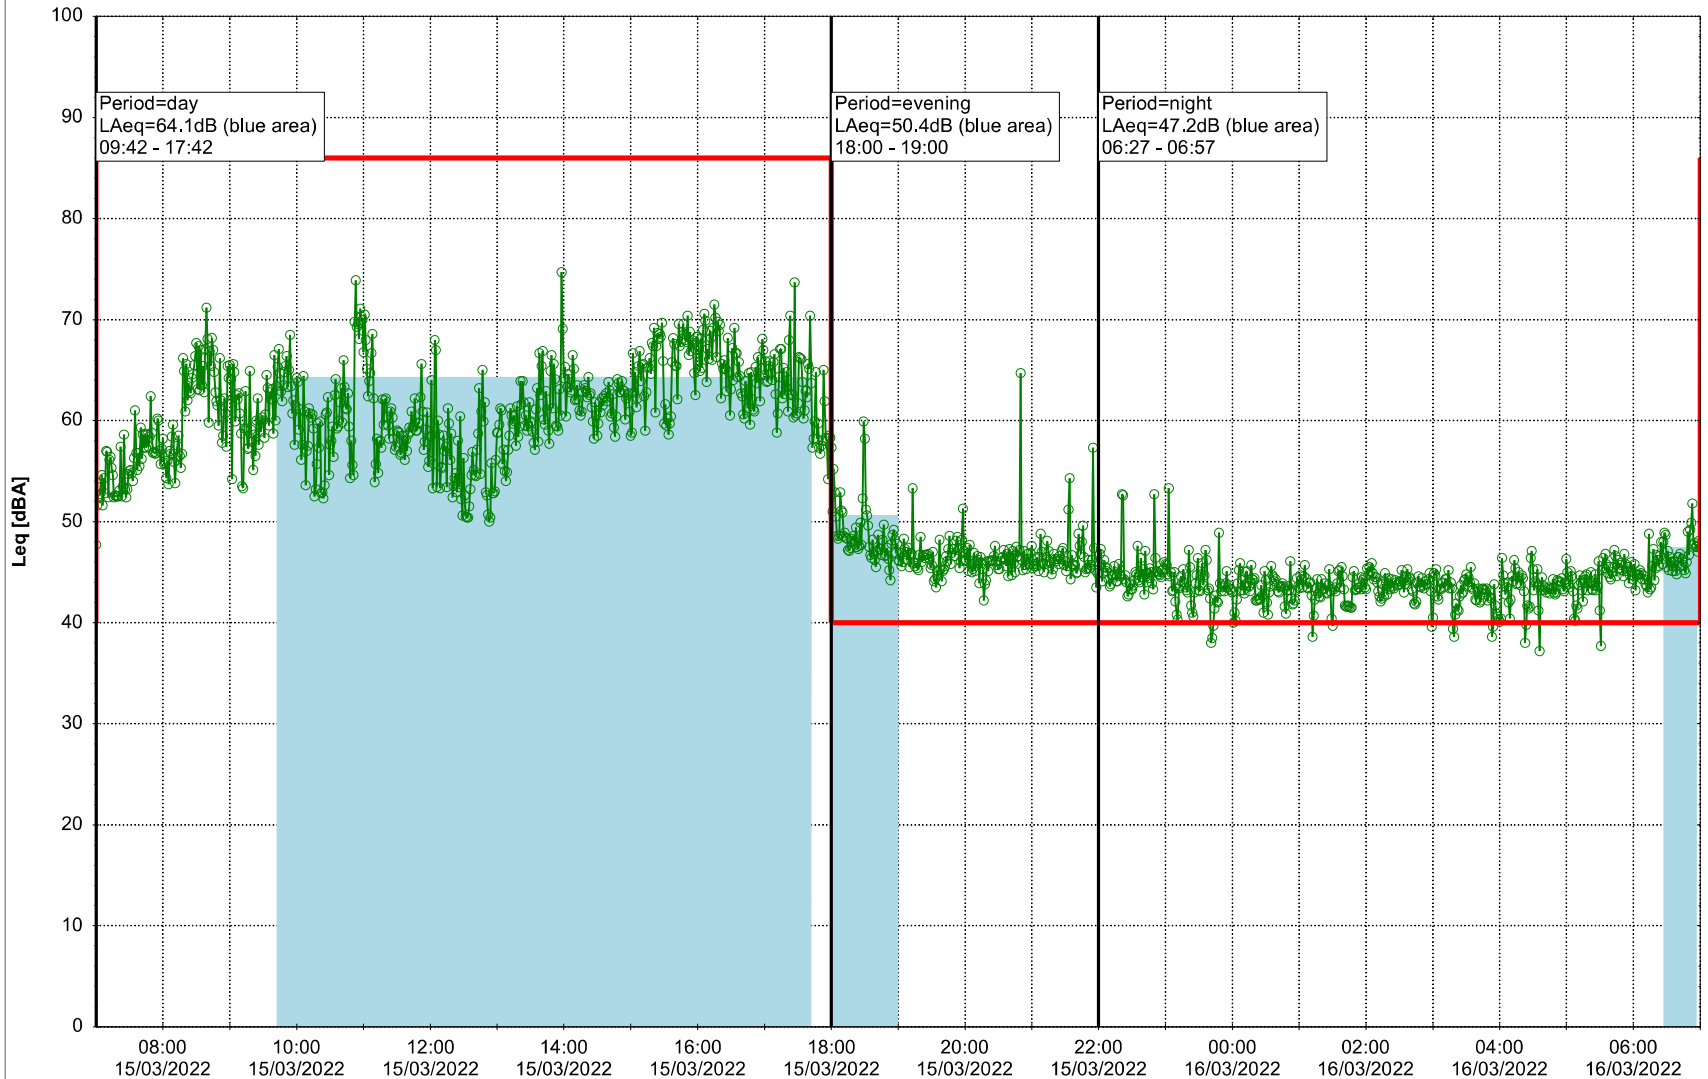

Noise Time Related Diagram

15/03/2022
16/03/2022

○○○○ MOP_NS01