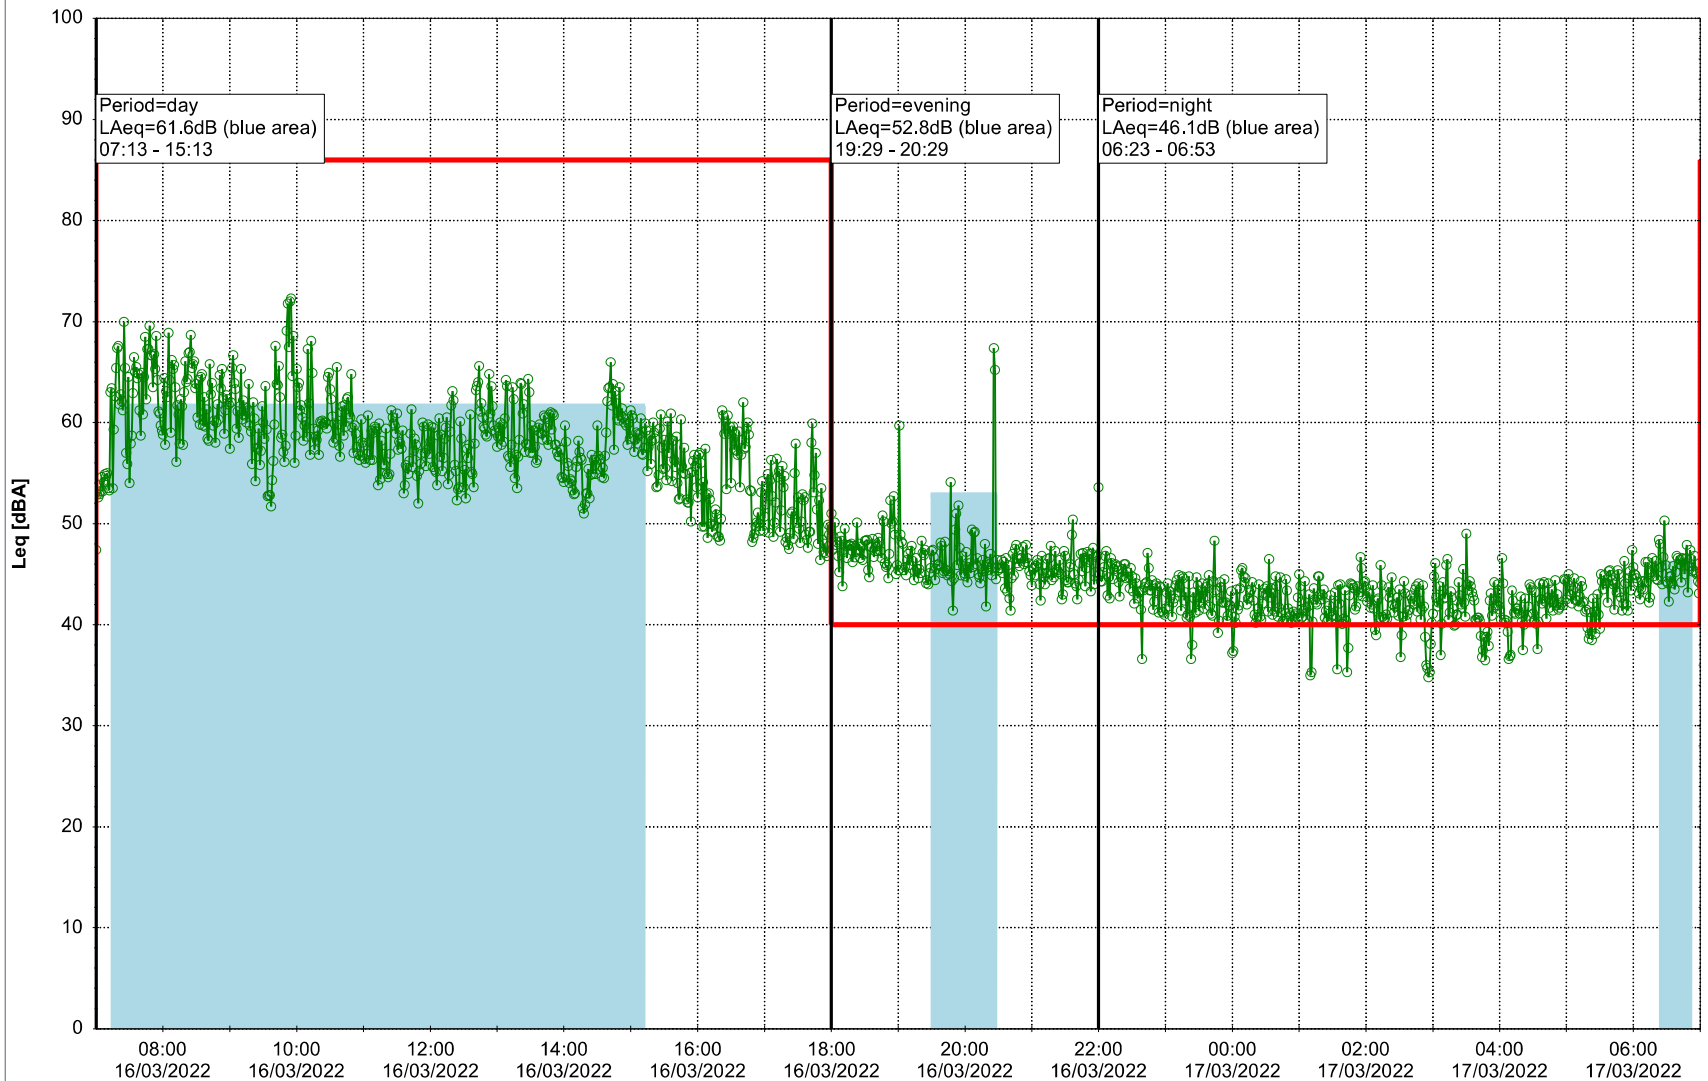

Noise Time Related Diagram

16/03/2022
17/03/2022

○○○○ MOP_NS01