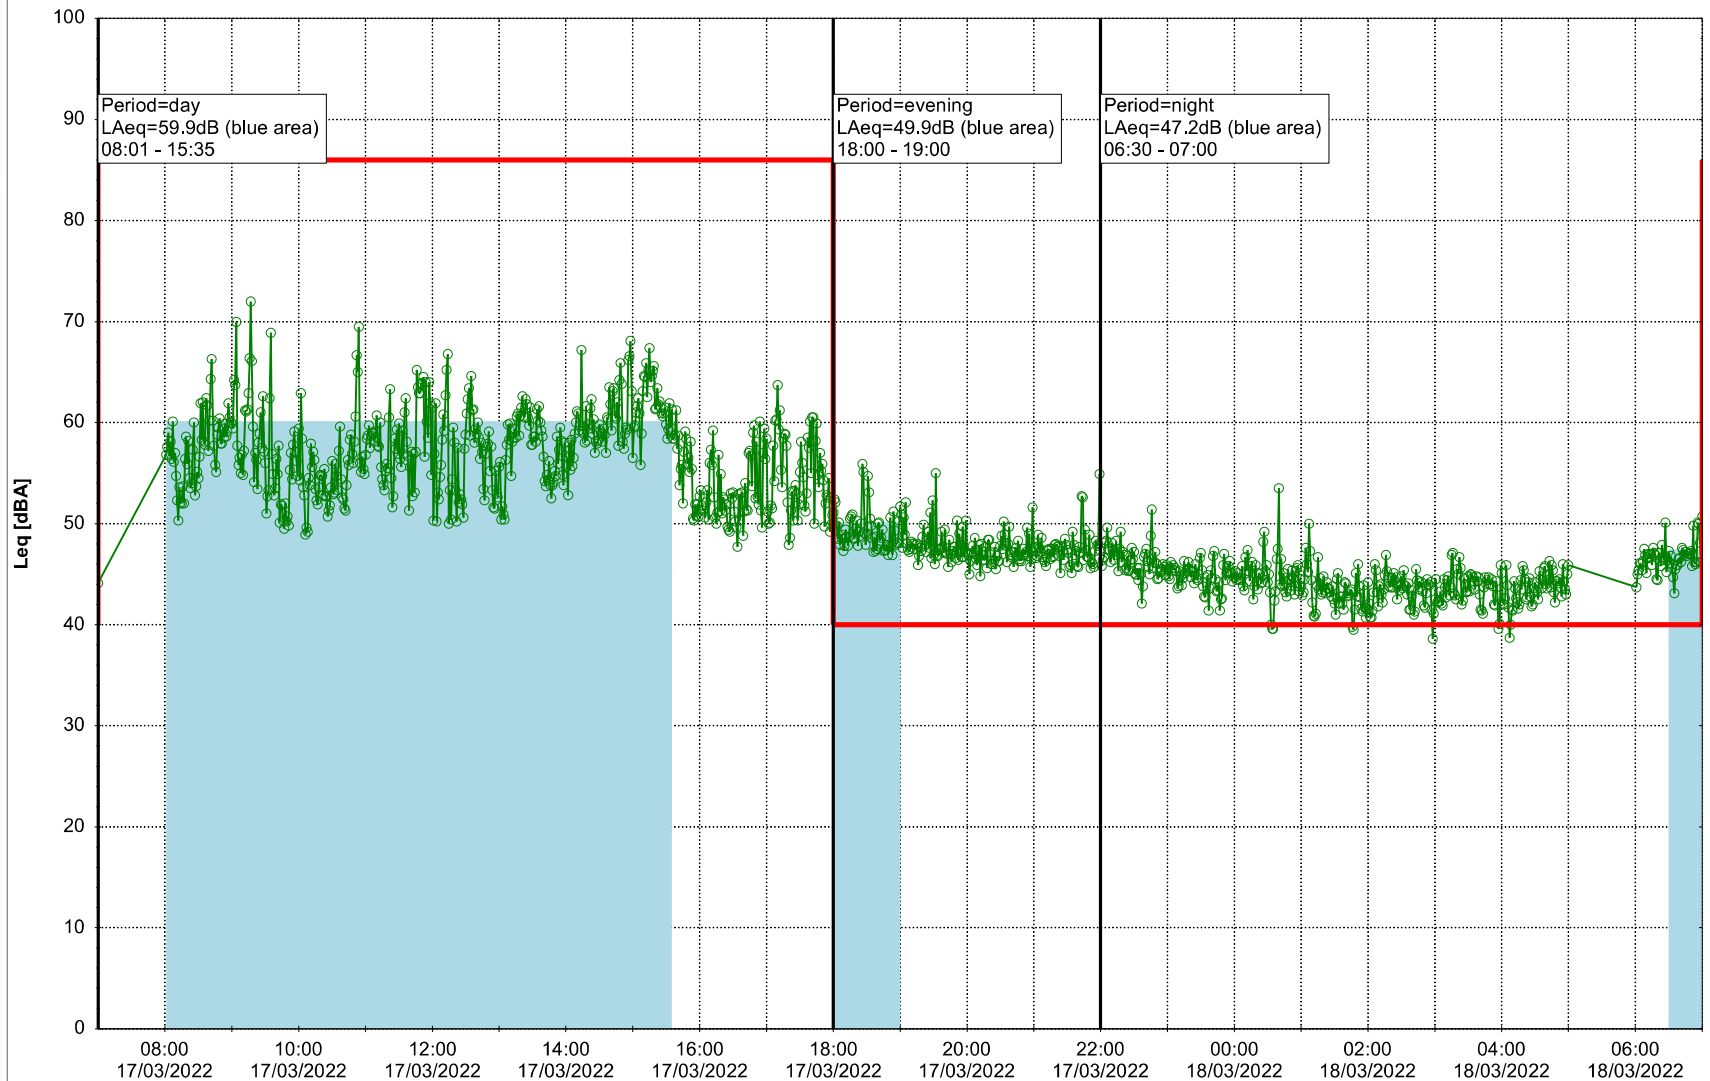

Noise Time Related Diagram

17/03/2022
18/03/2022

○○○○ MOP_NS01