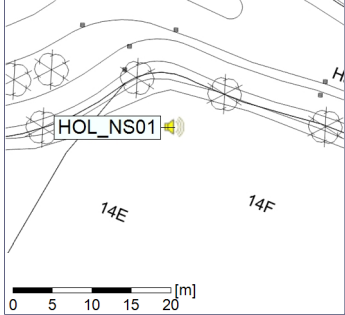

15/05/2021
16/05/2021

○ ○ ○ ○ HOL_NS01

Project: Kronos Sydhavnen
Construction: Havneholmen
Location: N-V

16/05/2021
17/05/2021

Plan View

Remarks

...

Noise Time Related Diagram