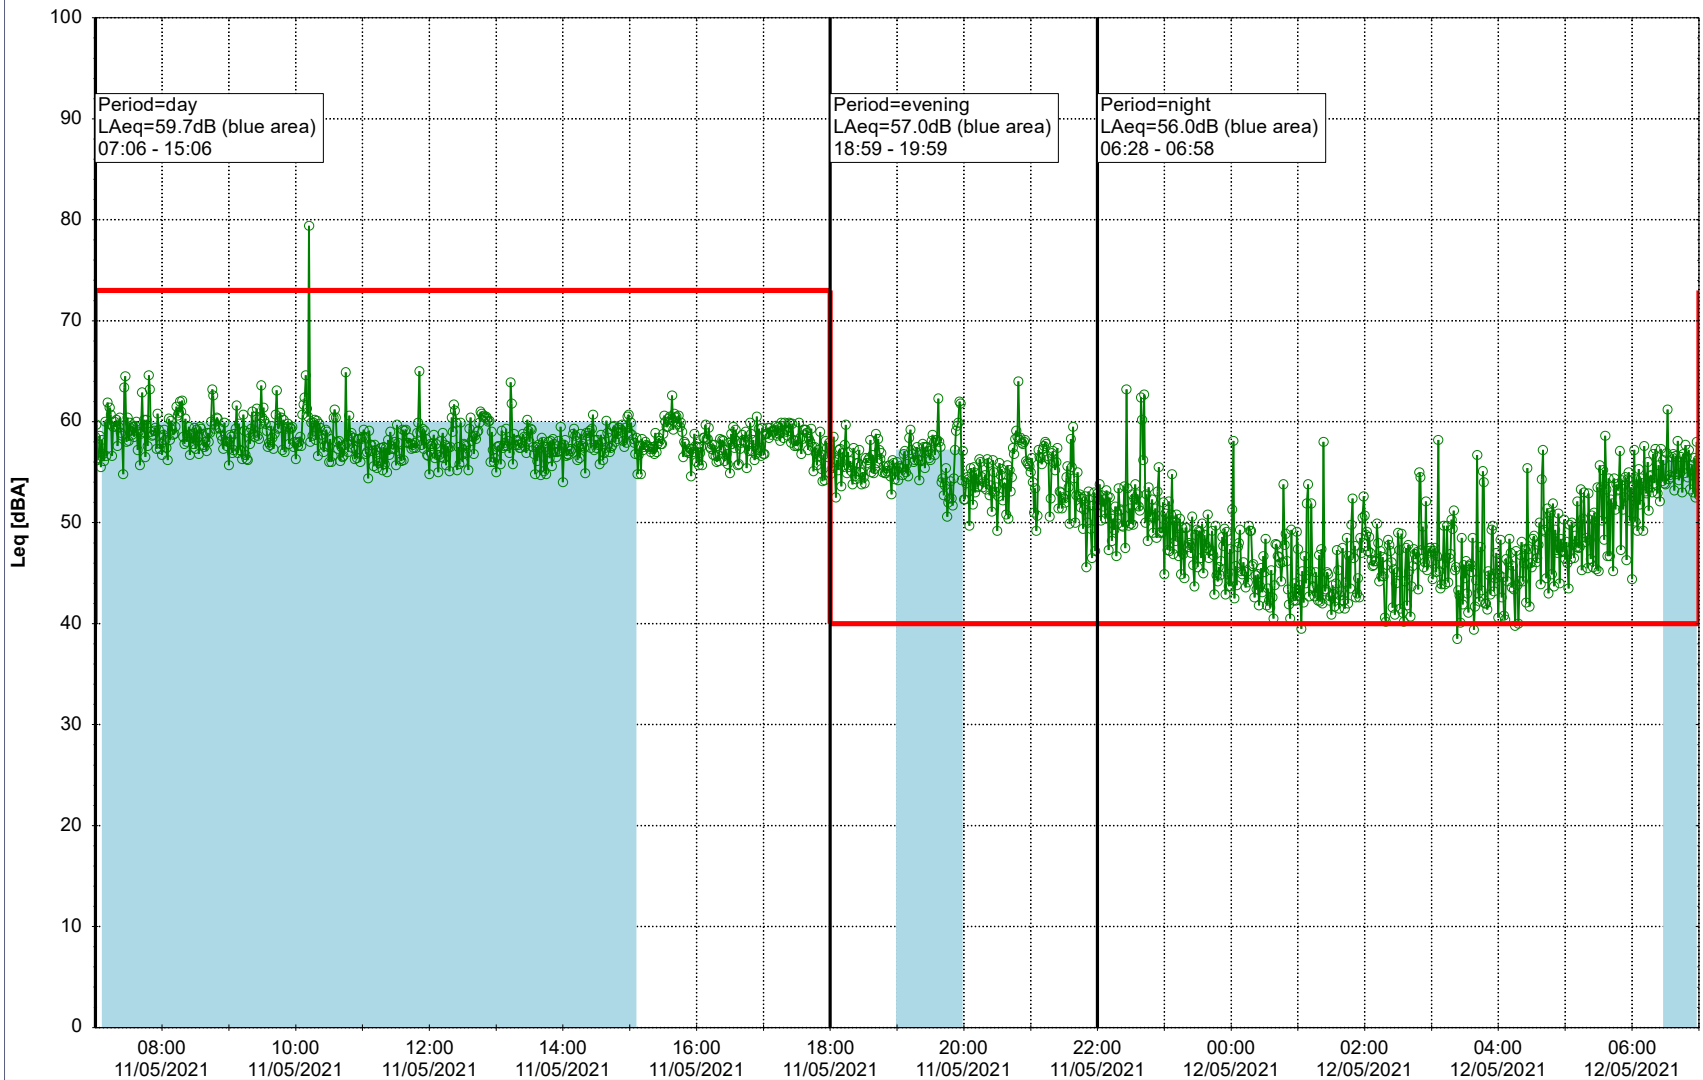

Plan View

Remarks

...

Noise Time Related Diagram

11/05/2021
12/05/2021

○ ○ ○ ○ HOL_NS01

Project: Kronos Sydhavnen
Construction: Havneholmen
Location: N-V

Plan View

Remarks

...

Noise Time Related Diagram

12/05/2021
13/05/2021

○ ○ ○ ○ HOL_NS01

Project: Kronos Sydhavnen
Construction: Havneholmen
Location: N-V

Plan View

Remarks

...

Noise Time Related Diagram

13/05/2021
14/05/2021

○ ○ ○ ○ HOL_NS01

Project: Kronos Sydhavnen
Construction: Havneholmen
Location: N-V

Plan View

Remarks

...

Noise Time Related Diagram

14/05/2021
15/05/2021

○ ○ ○ ○ HOL_NS01

Project: Kronos Sydhavnen
Construction: Havneholmen
Location: N-V

Plan View

Remarks

...

Noise Time Related Diagram