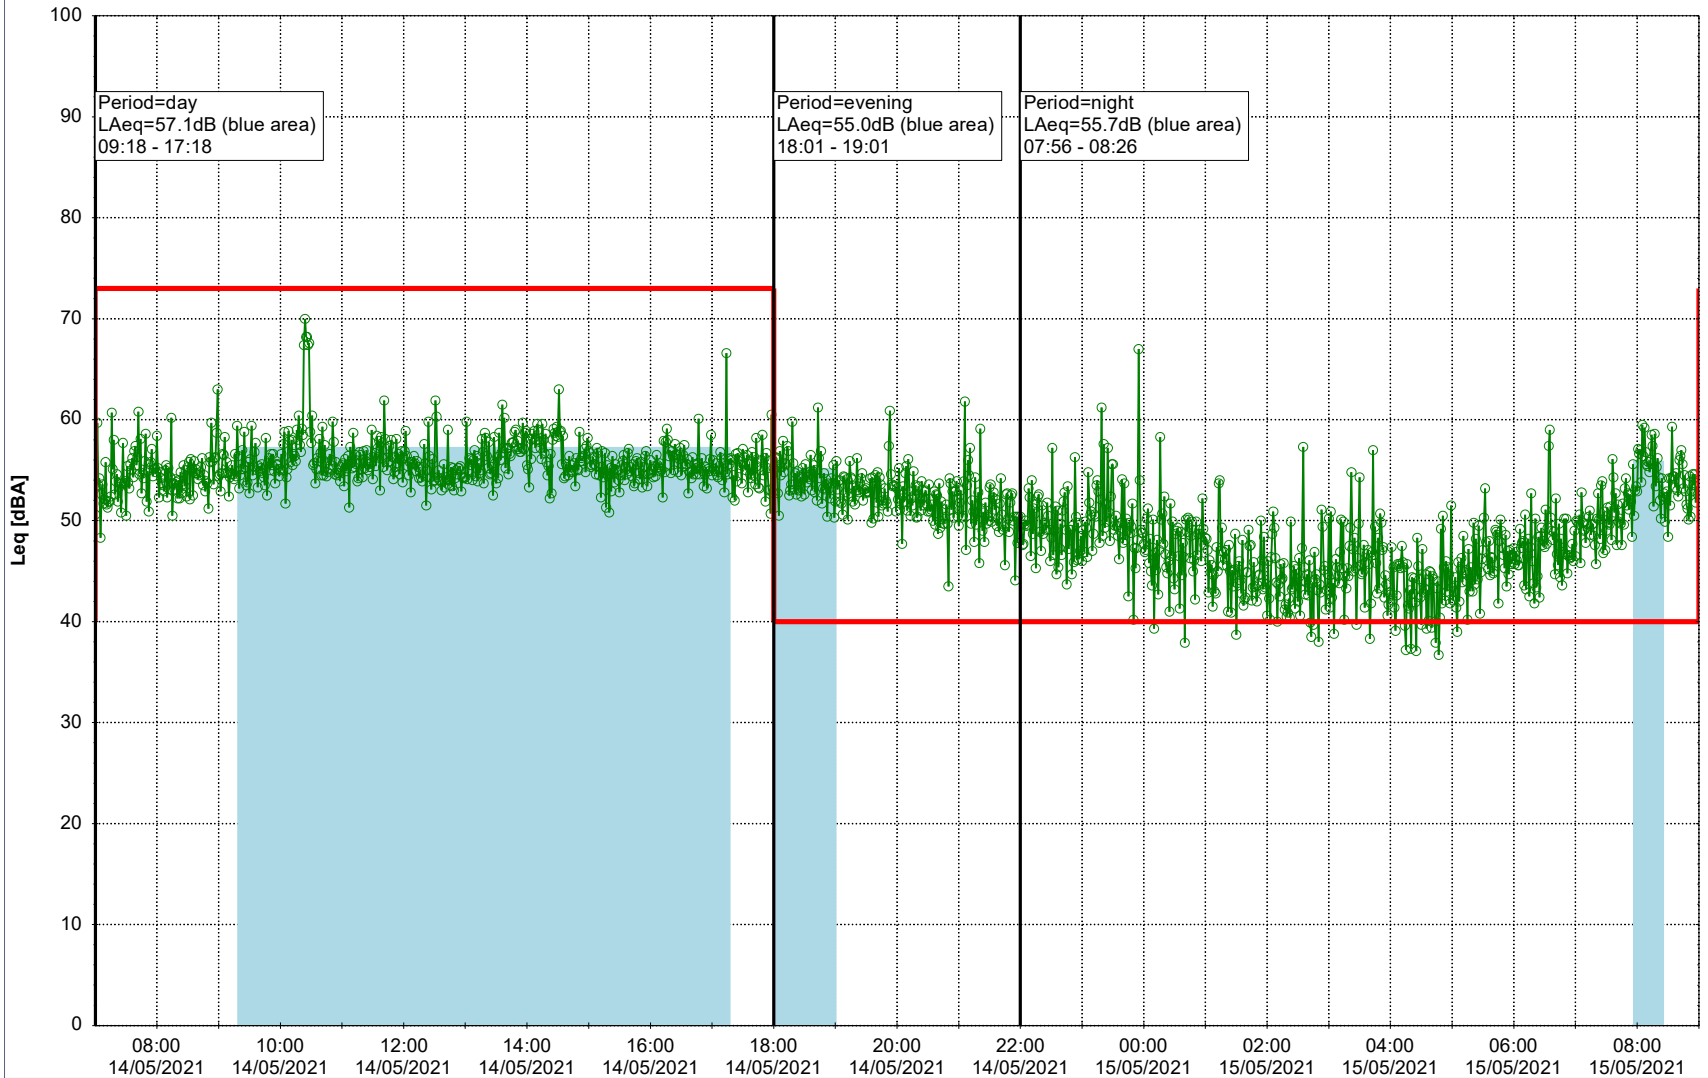

...

Noise Time Related Diagram

13/05/2021
14/05/2021

○ ○ ○ ○ HOL_NS01

Project: Kronos Sydhavnen
Construction: Havneholmen
Location: N-V

Plan View

Remarks

...

Noise Time Related Diagram

14/05/2021
15/05/2021

○ ○ ○ ○ HOL_NS01

Project: Kronos Sydhavnen
Construction: Havneholmen
Location: N-V

Plan View

Remarks

...

Noise Time Related Diagram