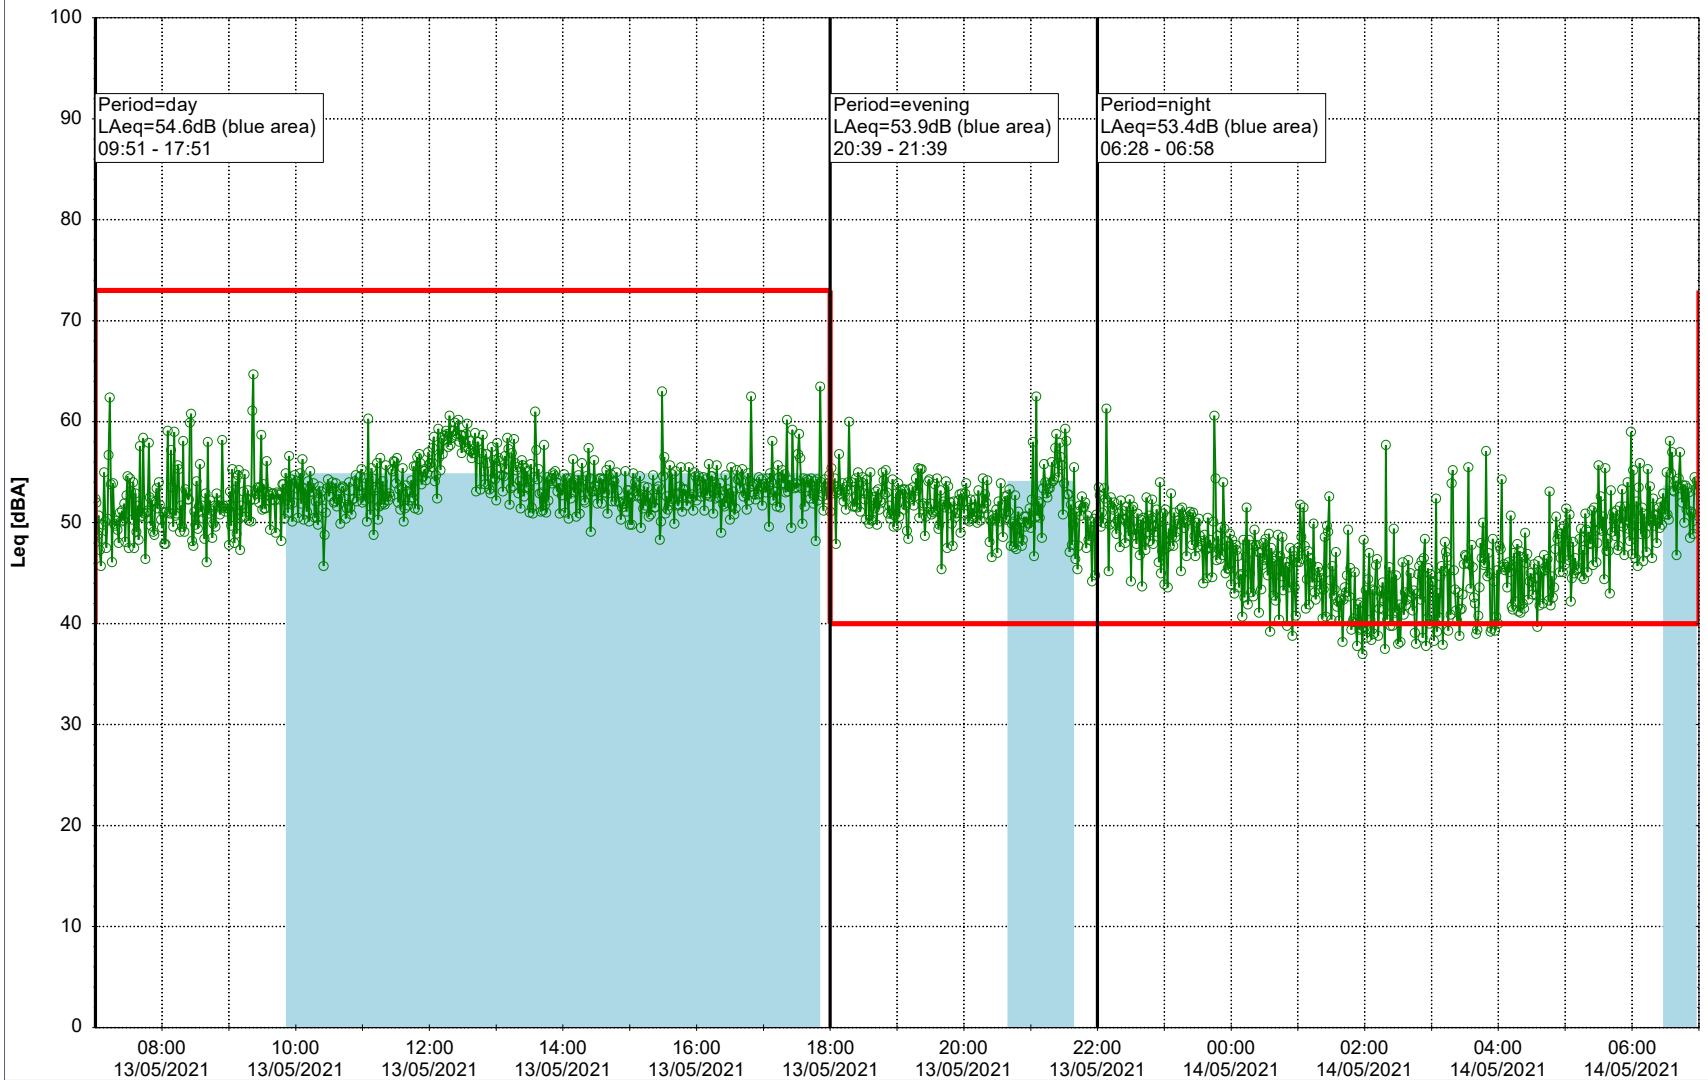

Remarks

...

Noise Time Related Diagram

12/05/2021
13/05/2021

○ ○ ○ ○ HOL_NS01

Project: Kronos Sydhavnen
Construction: Havneholmen
Location: N-V

Plan View

Remarks

...

Noise Time Related Diagram

13/05/2021
14/05/2021

○ ○ ○ ○ HOL_NS01

Project: Kronos Sydhavnen
Construction: Havneholmen
Location: N-V

Plan View

Remarks

...

Noise Time Related Diagram

14/05/2021
15/05/2021

○ ○ ○ ○ HOL_NS01

Project: Kronos Sydhavnen
Construction: Havneholmen
Location: N-V

Plan View

Remarks

...

Noise Time Related Diagram