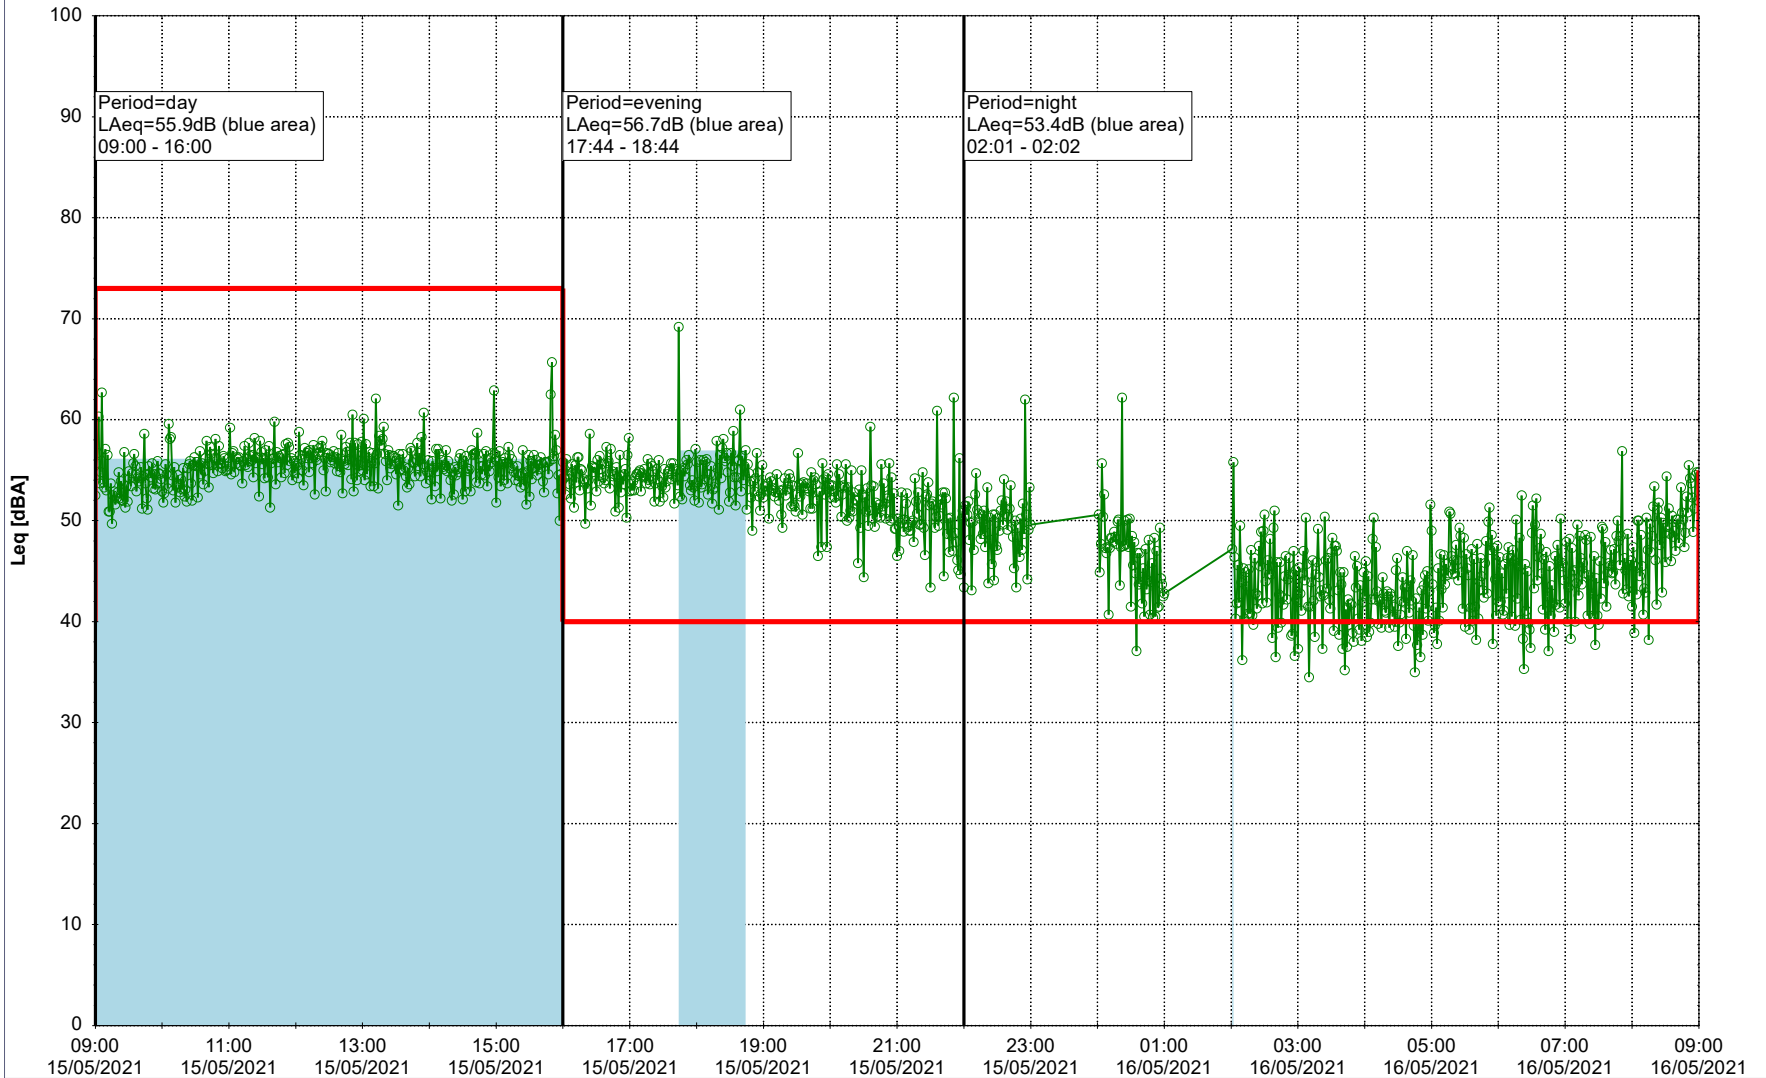

Noise Time Related Diagram

14/05/2021
15/05/2021

○ ○ ○ ○ HOL_NS01

Project: Kronos Sydhavnen
Construction: Havneholmen
Location: N-V

Plan View

Remarks

...

Noise Time Related Diagram

15/05/2021
16/05/2021

○ ○ ○ ○ HOL_NS01

Project: Kronos Sydhavnen
Construction: Havneholmen
Location: N-V

16/05/2021
17/05/2021

Plan View

Remarks

...

Noise Time Related Diagram