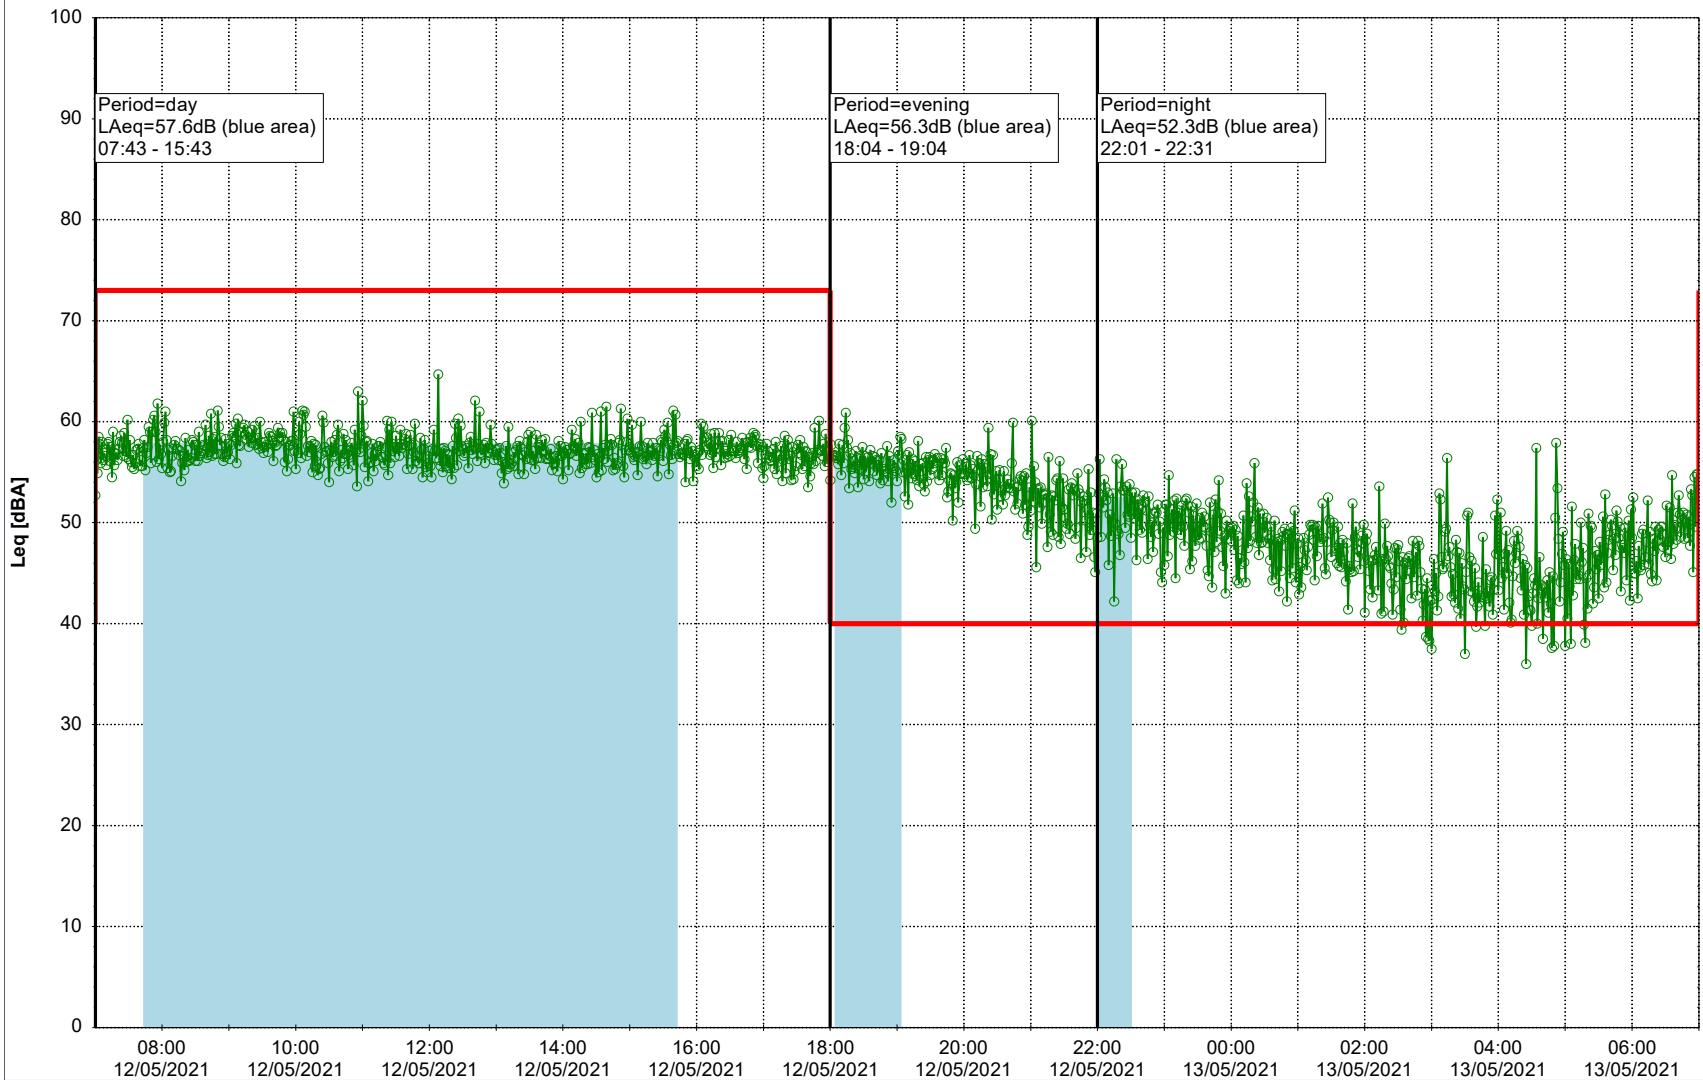

Plan View

Remarks

...

Noise Time Related Diagram

11/05/2021
12/05/2021

○ ○ ○ ○ HOL_NS01

Project: Kronos Sydhavnen
Construction: Havneholmen
Location: N-V

Plan View

Remarks

...

Noise Time Related Diagram

12/05/2021
13/05/2021

○ ○ ○ ○ HOL_NS01

Project: Kronos Sydhavnen
Construction: Havneholmen
Location: N-V

Plan View

Remarks

...

Noise Time Related Diagram

13/05/2021
14/05/2021

○ ○ ○ ○ HOL_NS01

Project: Kronos Sydhavnen
Construction: Havneholmen
Location: N-V

Plan View

Remarks

...

Noise Time Related Diagram

14/05/2021
15/05/2021

○ ○ ○ ○ HOL_NS01

Project: Kronos Sydhavnen
Construction: Havneholmen
Location: N-V

Plan View

Remarks

...

Noise Time Related Diagram