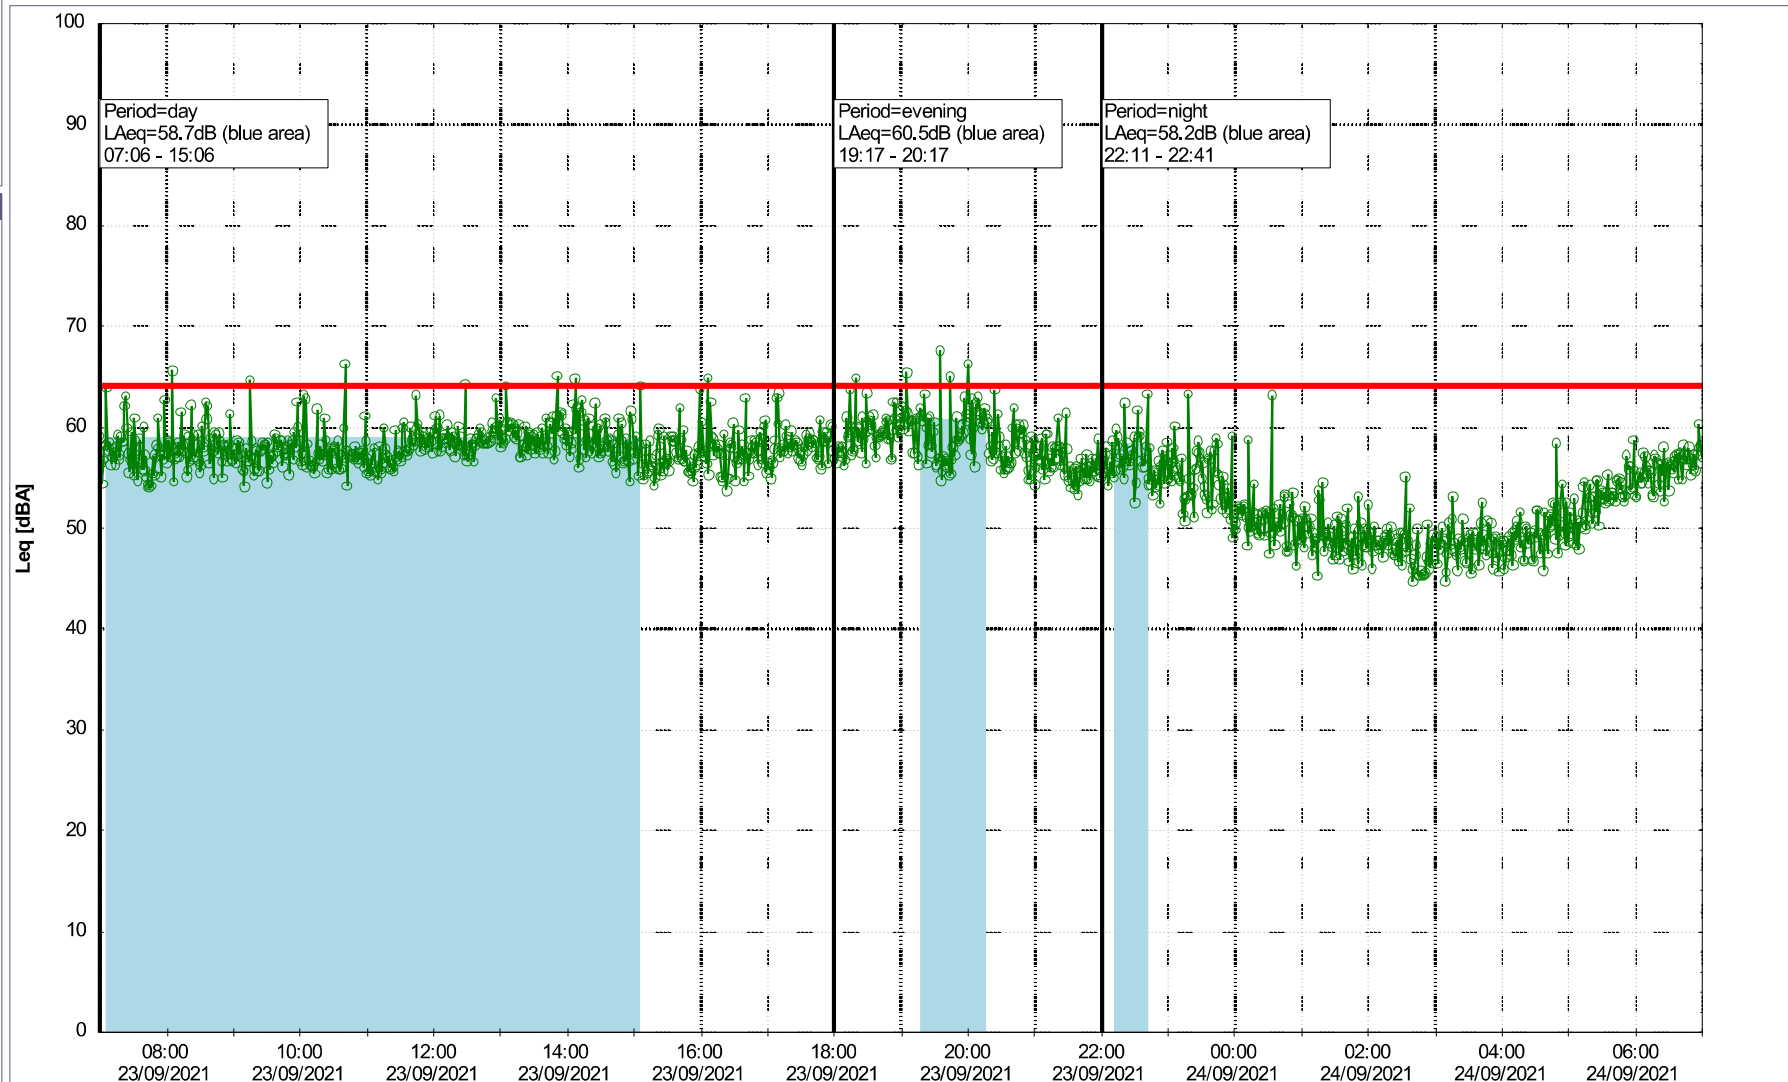

Noise Time Related Diagram

○○○○ GAB_NS01

Project: Kronos Sydhavnen
Construction: Gåsebæk
Location: N-V

23/09/2021
24/09/2021

Remarks

...

Noise Time Related Diagram

○○○○ GAB_NS01

Project: Kronos Sydhavnen
Construction: Gåsebæk
Location: N-V

Plan View

Noise Time Related Diagram

24/09/2021
25/09/2021

GAB_NS01

Project: Kronos Sydhavnen
Construction: Gåsebæk
Location: N-V

Plan View

Remarks

Noise Time Related Diagram

25/09/2021
26/09/2021

oooo GAB_NS01

Project: Kronos Sydhavnen
Construction: Gåsebæk
Location: N-V

Plan View

Noise Time Related Diagram

26/09/2021
27/09/2021

○○○○ GAB_NS01