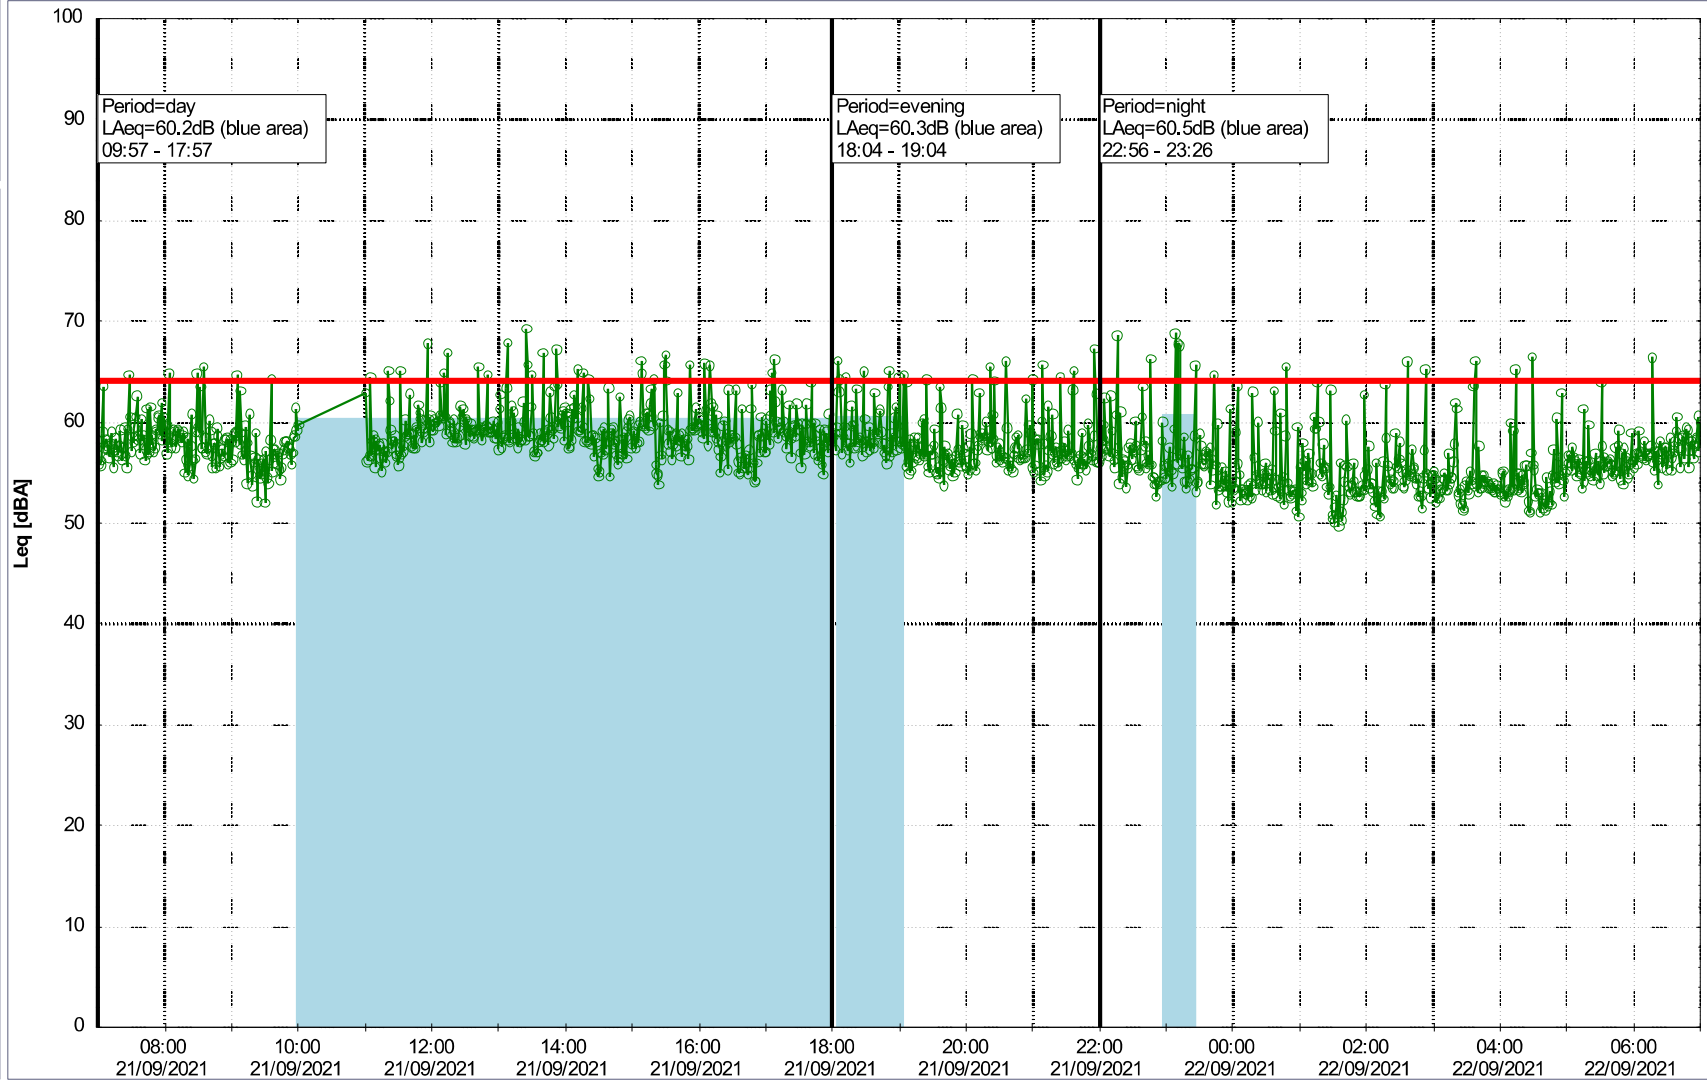

Project: Kronos Sydhavnen
Construction: Gåsebæk
Location: N-V

Plan View

○○○○ GAB_NS01

Noise Time Related Diagram

20/09/2021
21/09/2021

Project: Kronos Sydhavnen
Construction: Gåsebæk
Location: N-V

Plan View

Remarks

Noise Time Related Diagram

21/09/2021
22/09/2021

○○○○ GAB_NS01

Project: Kronos Sydhavnen
Construction: Gåsebæk
Location: N-V

22/09/2021
23/09/2021

Remarks

...

Noise Time Related Diagram

○○○○ GAB_NS01

Project: Kronos Sydhavnen
Construction: Gåsebæk
Location: N-V

23/09/2021
24/09/2021

Remarks

...

Noise Time Related Diagram

○○○○ GAB_NS01

Noise Time Related Diagram

25/09/2021
26/09/2021

oooo GAB_NS01

Project: Kronos Sydhavnen
Construction: Gåsebæk
Location: N-V

Plan View

Noise Time Related Diagram

26/09/2021
27/09/2021

○○○○ GAB_NS01