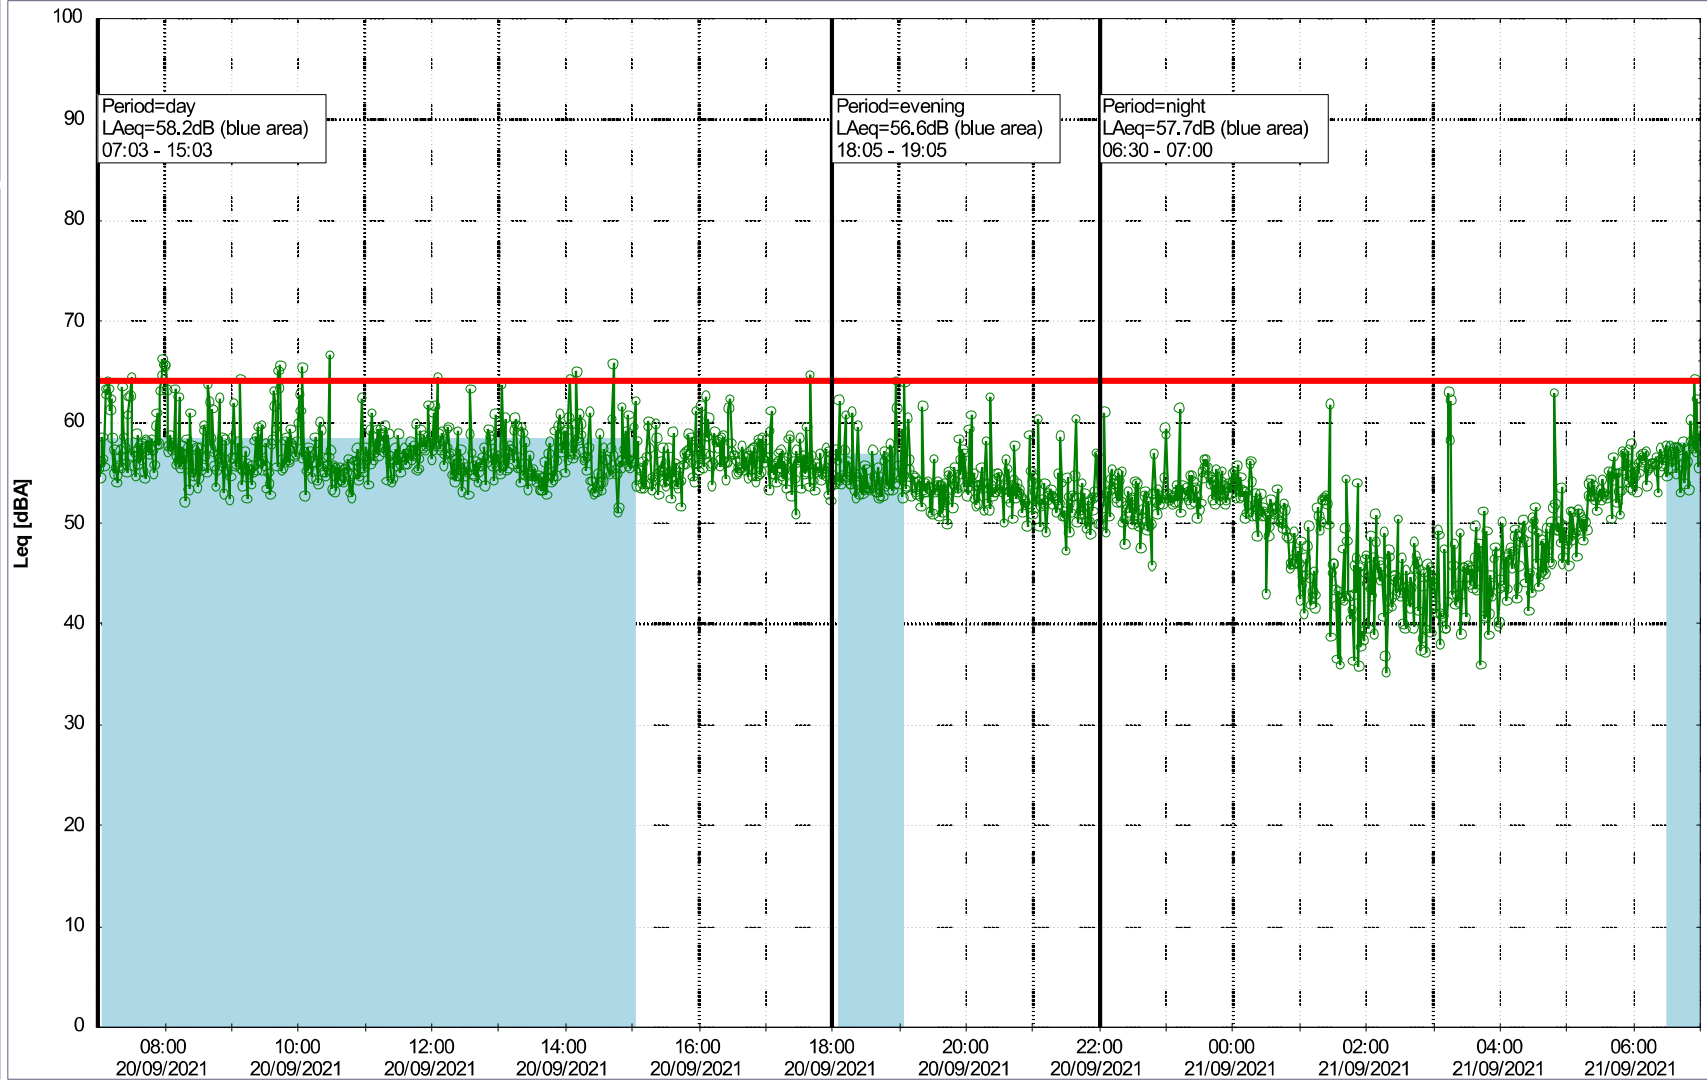

Project: Kronos Sydhavnen
Construction: Gåsebæk
Location: N-V

Plan View

○○○○ GAB_NS01

Noise Time Related Diagram

20/09/2021
21/09/2021

Project: Kronos Sydhavnen
Construction: Gåsebæk
Location: N-V

Plan View

Remarks

Noise Time Related Diagram

21/09/2021
22/09/2021

○○○○ GAB_NS01

Project: Kronos Sydhavnen
Construction: Gåsebæk
Location: N-V

22/09/2021
23/09/2021

Remarks

...

Noise Time Related Diagram

○○○○ GAB_NS01

Project: Kronos Sydhavnen
Construction: Gåsebæk
Location: N-V

23/09/2021
24/09/2021

Remarks

...

Noise Time Related Diagram

○○○○ GAB_NS01

Noise Time Related Diagram

25/09/2021
26/09/2021

oooo GAB_NS01

Project: Kronos Sydhavnen
Construction: Gåsebæk
Location: N-V

Plan View

Noise Time Related Diagram

26/09/2021
27/09/2021

○○○○ GAB_NS01