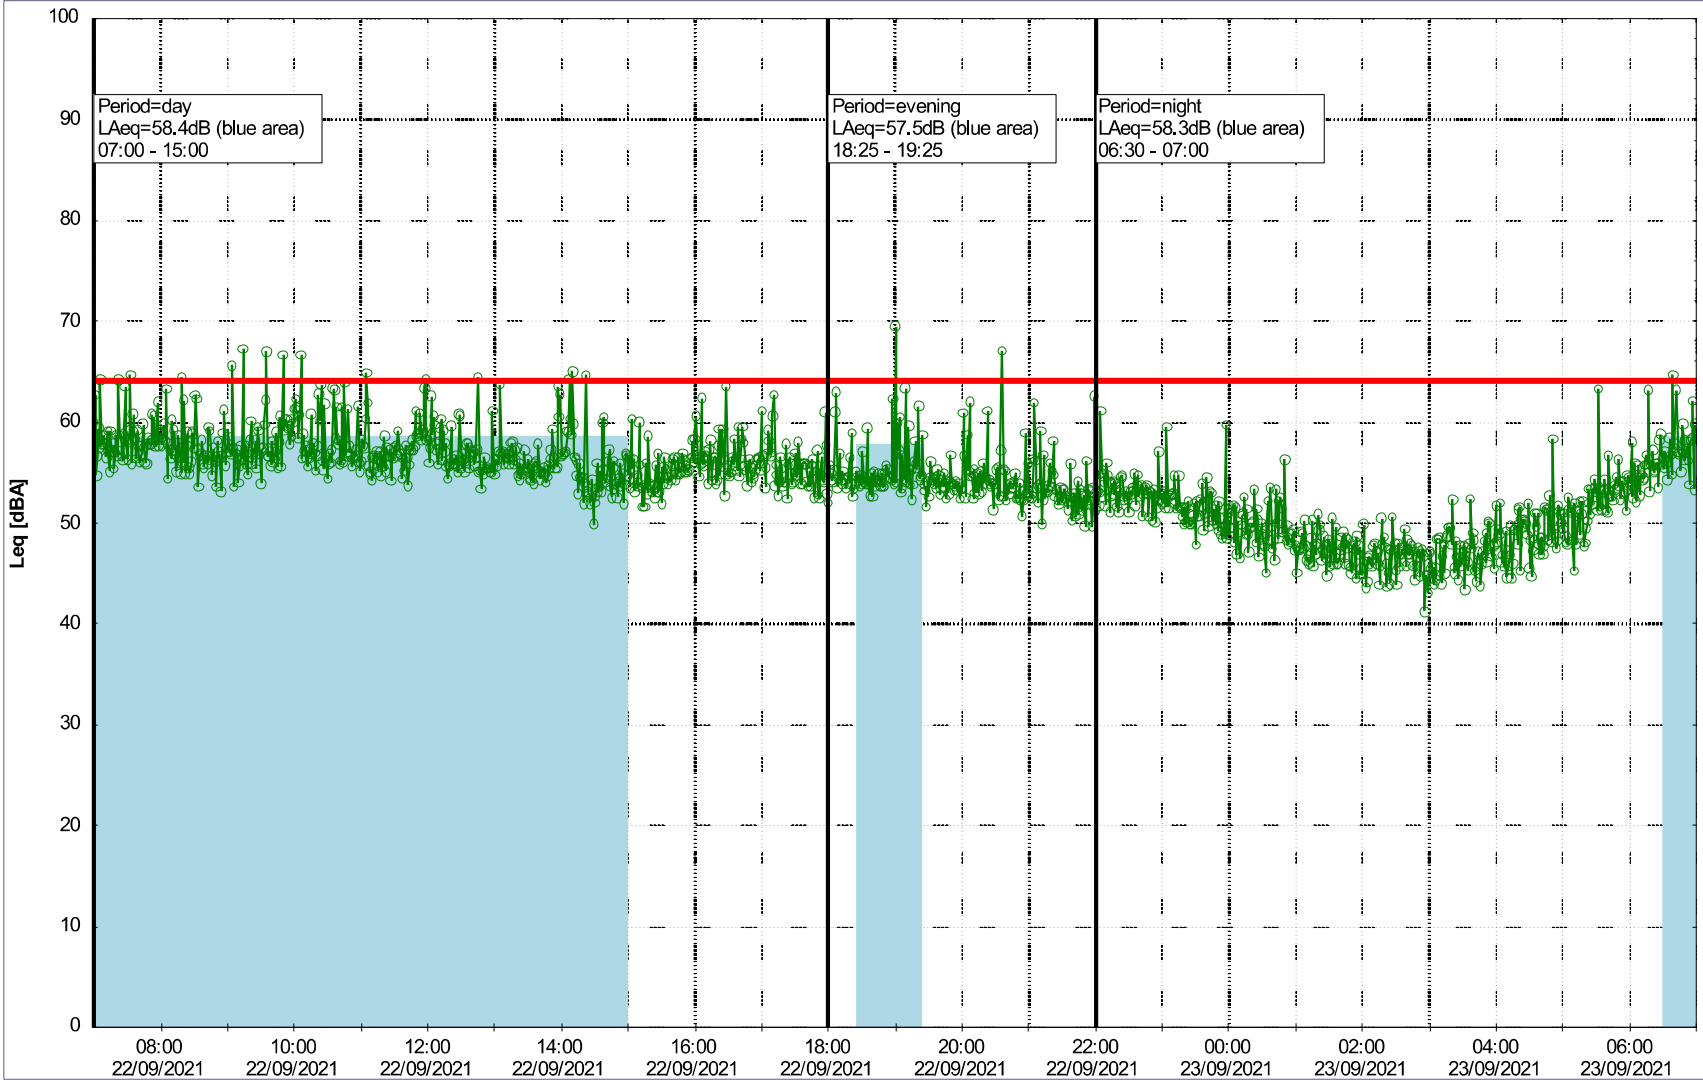

Remarks

Noise Time Related Diagram

21/09/2021
22/09/2021

○○○○ GAB_NS01

Project: Kronos Sydhavnen
Construction: Gåsebæk
Location: N-V

22/09/2021
23/09/2021

Remarks

...

Noise Time Related Diagram

○○○○ GAB_NS01

Project: Kronos Sydhavnen
Construction: Gåsebæk
Location: N-V

23/09/2021
24/09/2021

Remarks

...

Noise Time Related Diagram

○○○○ GAB_NS01

Project: Kronos Sydhavnen
Construction: Gåsebæk
Location: N-V

Plan View

Noise Time Related Diagram

24/09/2021
25/09/2021

GAB_NS01

Project: Kronos Sydhavnen
Construction: Gåsebæk
Location: N-V

Plan View

Remarks

Noise Time Related Diagram

25/09/2021
26/09/2021

oooo GAB_NS01

Project: Kronos Sydhavnen
Construction: Gåsebæk
Location: N-V

Plan View

Noise Time Related Diagram

26/09/2021
27/09/2021

○○○○ GAB_NS01