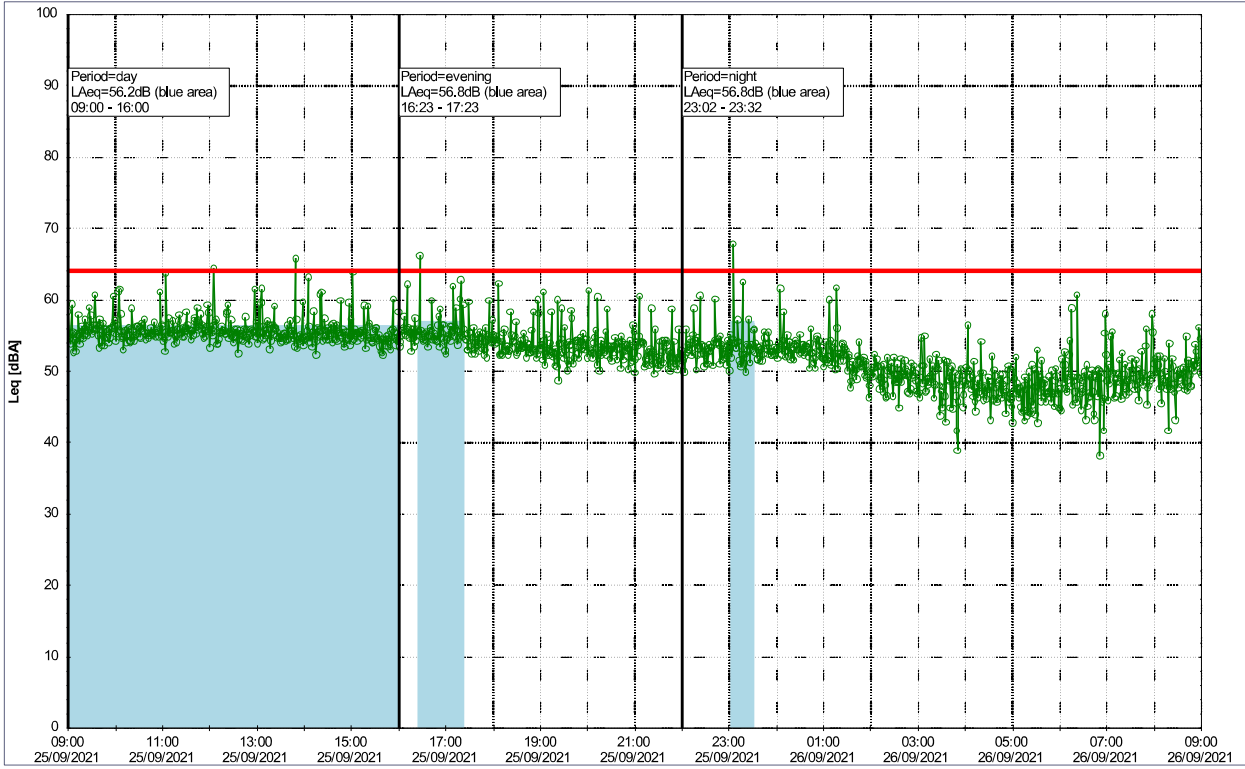

Project: Kronos Sydhavnen
Construction: Gåsebæk
Location: N-V

Plan View

Noise Time Related Diagram

24/09/2021
25/09/2021

GAB_NS01

Project: Kronos Sydhavnen
Construction: Gåsebæk
Location: N-V

Plan View

Remarks

Noise Time Related Diagram

25/09/2021
26/09/2021

oooo GAB_NS01

Project: Kronos Sydhavnen
Construction: Gåsebæk
Location: N-V

Plan View

Noise Time Related Diagram

26/09/2021
27/09/2021

○○○○ GAB_NS01