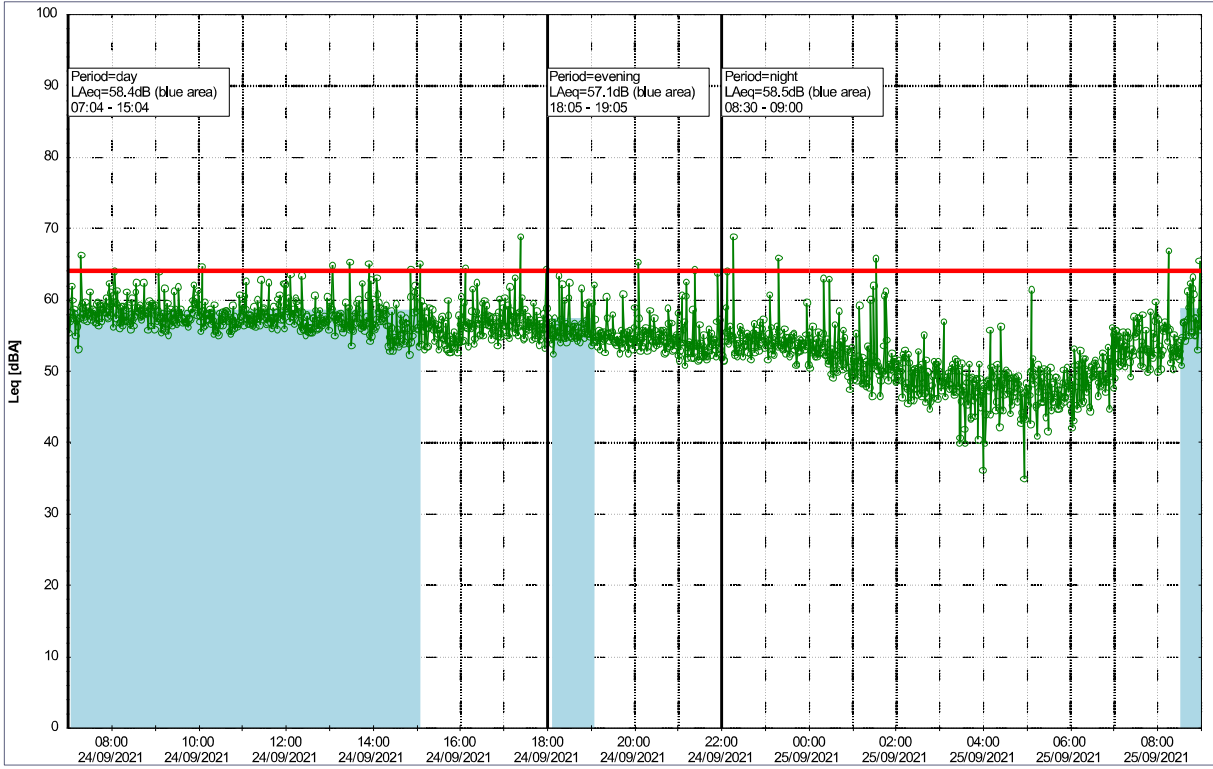

Project: Kronos Sydhavnen
Construction: Gåsebæk
Location: N-V

Plan View

Noise Time Related Diagram

24/09/2021
25/09/2021

GAB_NS01

Project: Kronos Sydhavnen
Construction: Gåsebæk
Location: N-V

Plan View

Remarks

Noise Time Related Diagram

25/09/2021
26/09/2021

oooo GAB_NS01

Project: Kronos Sydhavnen
Construction: Gåsebæk
Location: N-V

Plan View

Noise Time Related Diagram

26/09/2021
27/09/2021

○○○○ GAB_NS01