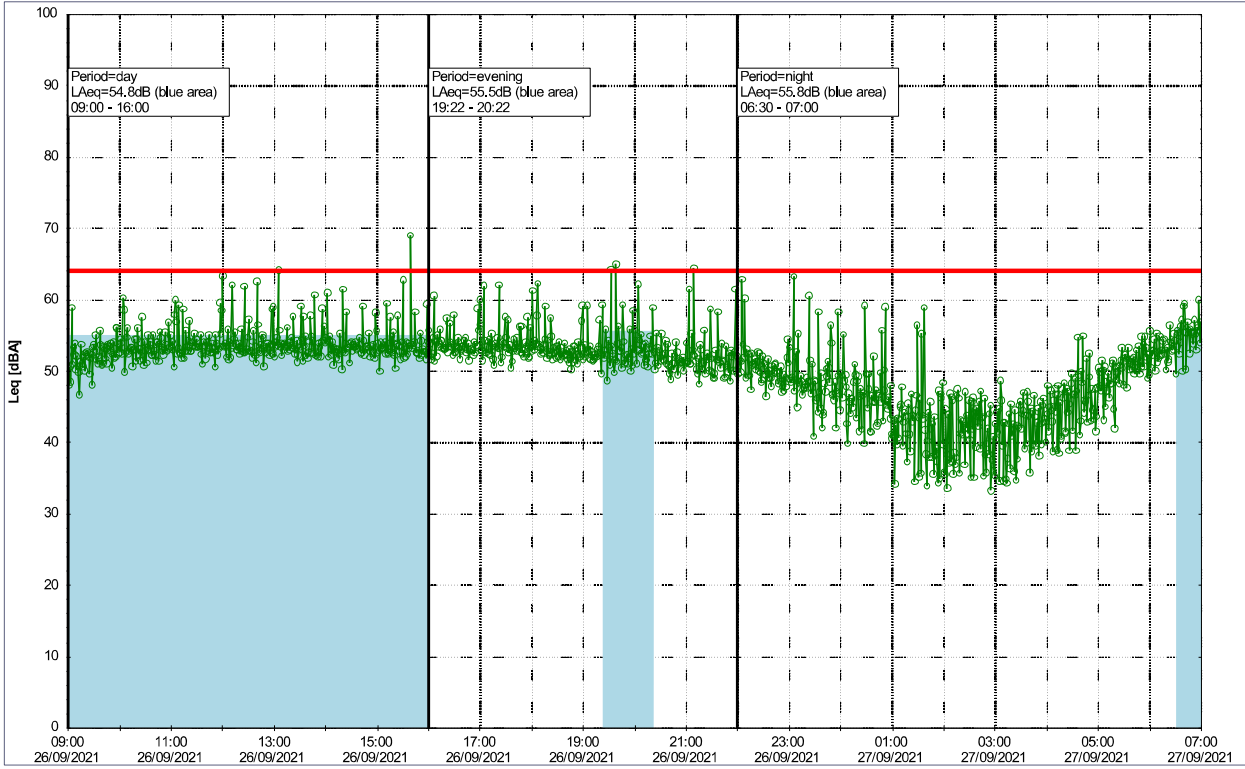

Noise Time Related Diagram

25/09/2021
26/09/2021

oooo GAB_NS01

Project: Kronos Sydhavnen
Construction: Gåsebæk
Location: N-V

Plan View

Noise Time Related Diagram

26/09/2021
27/09/2021

○○○○ GAB_NS01