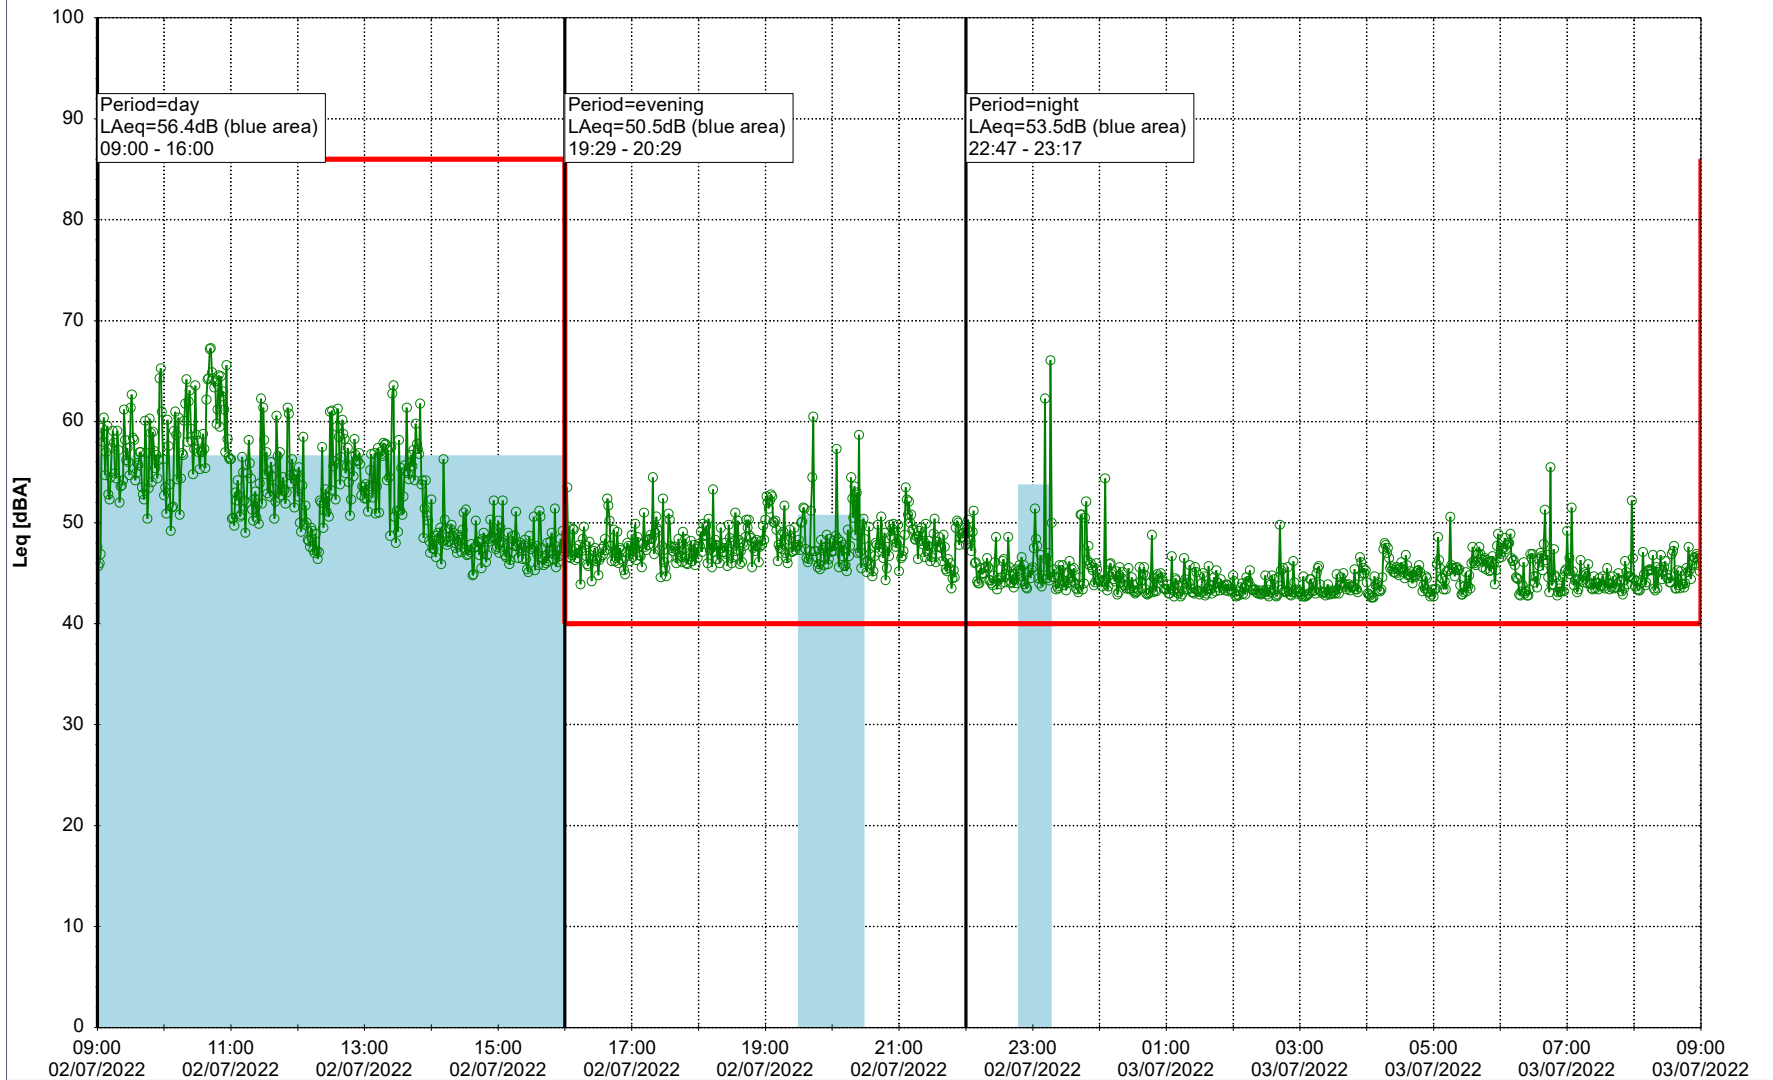

Plan View

Remarks

...

Noise Time Related Diagram

01/07/2022
02/07/2022

○○○○ MOP_NS01

Project: Kronos Sydhavnen
Construction: Mozarts Plads
Location: N-V

Plan View

Remarks

...

Noise Time Related Diagram

02/07/2022
03/07/2022

○○○○ MOP_NS01

Project: Kronos Sydhavnen
Construction: Mozarts Plads
Location: N-V

Plan View

Remarks