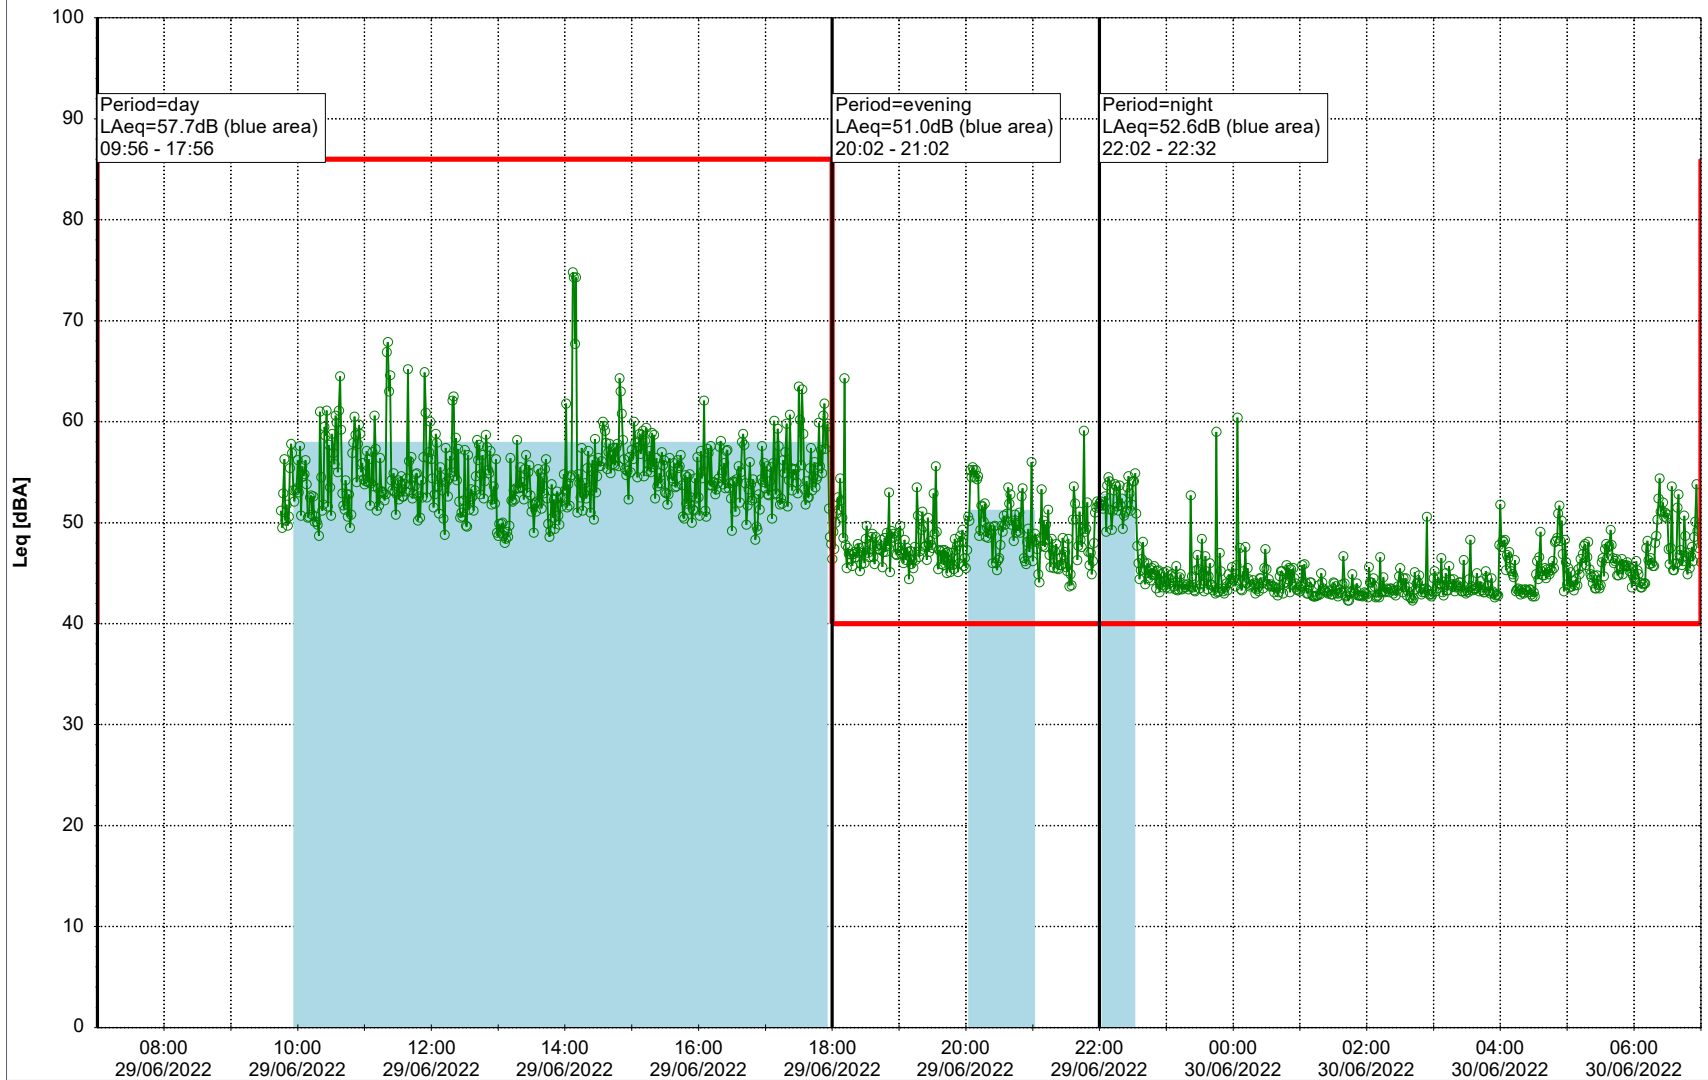

Noise Time Related Diagram

○○○○ MOP_NS01