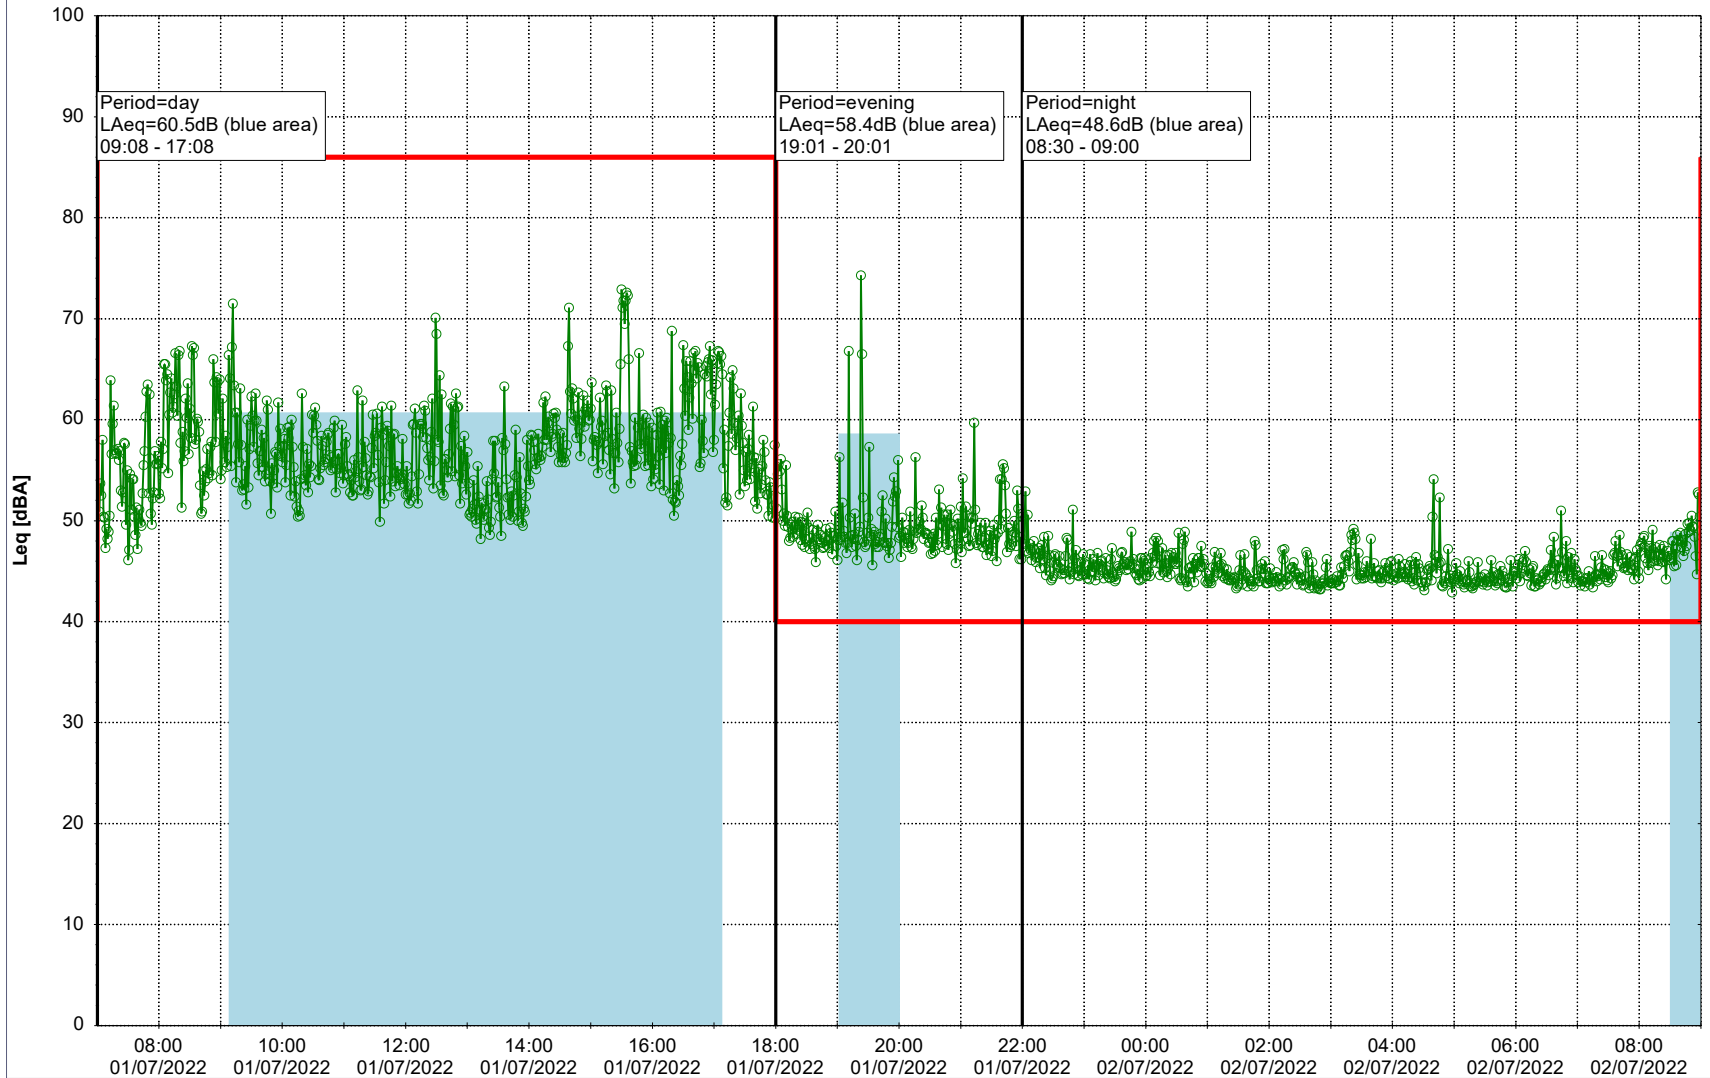

Plan View

Remarks

...

Noise Time Related Diagram

01/07/2022
02/07/2022

○○○○ MOP_NS01

Project: Kronos Sydhavnen
Construction: Mozarts Plads
Location: N-V

Plan View

Remarks

...

Noise Time Related Diagram

02/07/2022
03/07/2022

○○○○ MOP_NS01

Project: Kronos Sydhavnen
Construction: Mozarts Plads
Location: N-V

Plan View

Remarks