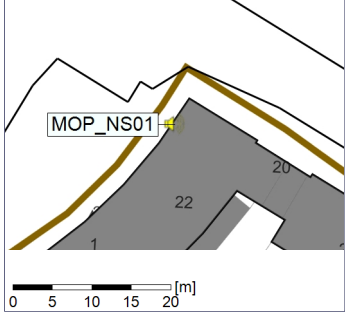

Plan View

Remarks

...

Noise Time Related Diagram

01/07/2022
02/07/2022

○○○○ MOP_NS01

Project: Kronos Sydhavnen
Construction: Mozarts Plads
Location: N-V

Plan View