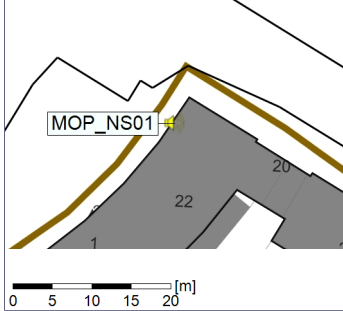

Project: Kronos Sydhavnen
Construction: Mozarts Plads
Location: N-V

Plan View