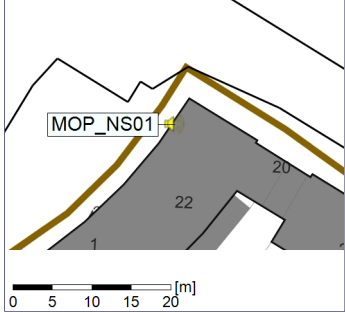

Remarks

...

Noise Time Related Diagram

02/07/2022
03/07/2022

○○○○ MOP_NS01

Project: Kronos Sydhavnen
Construction: Mozarts Plads
Location: N-V

Plan View

Remarks