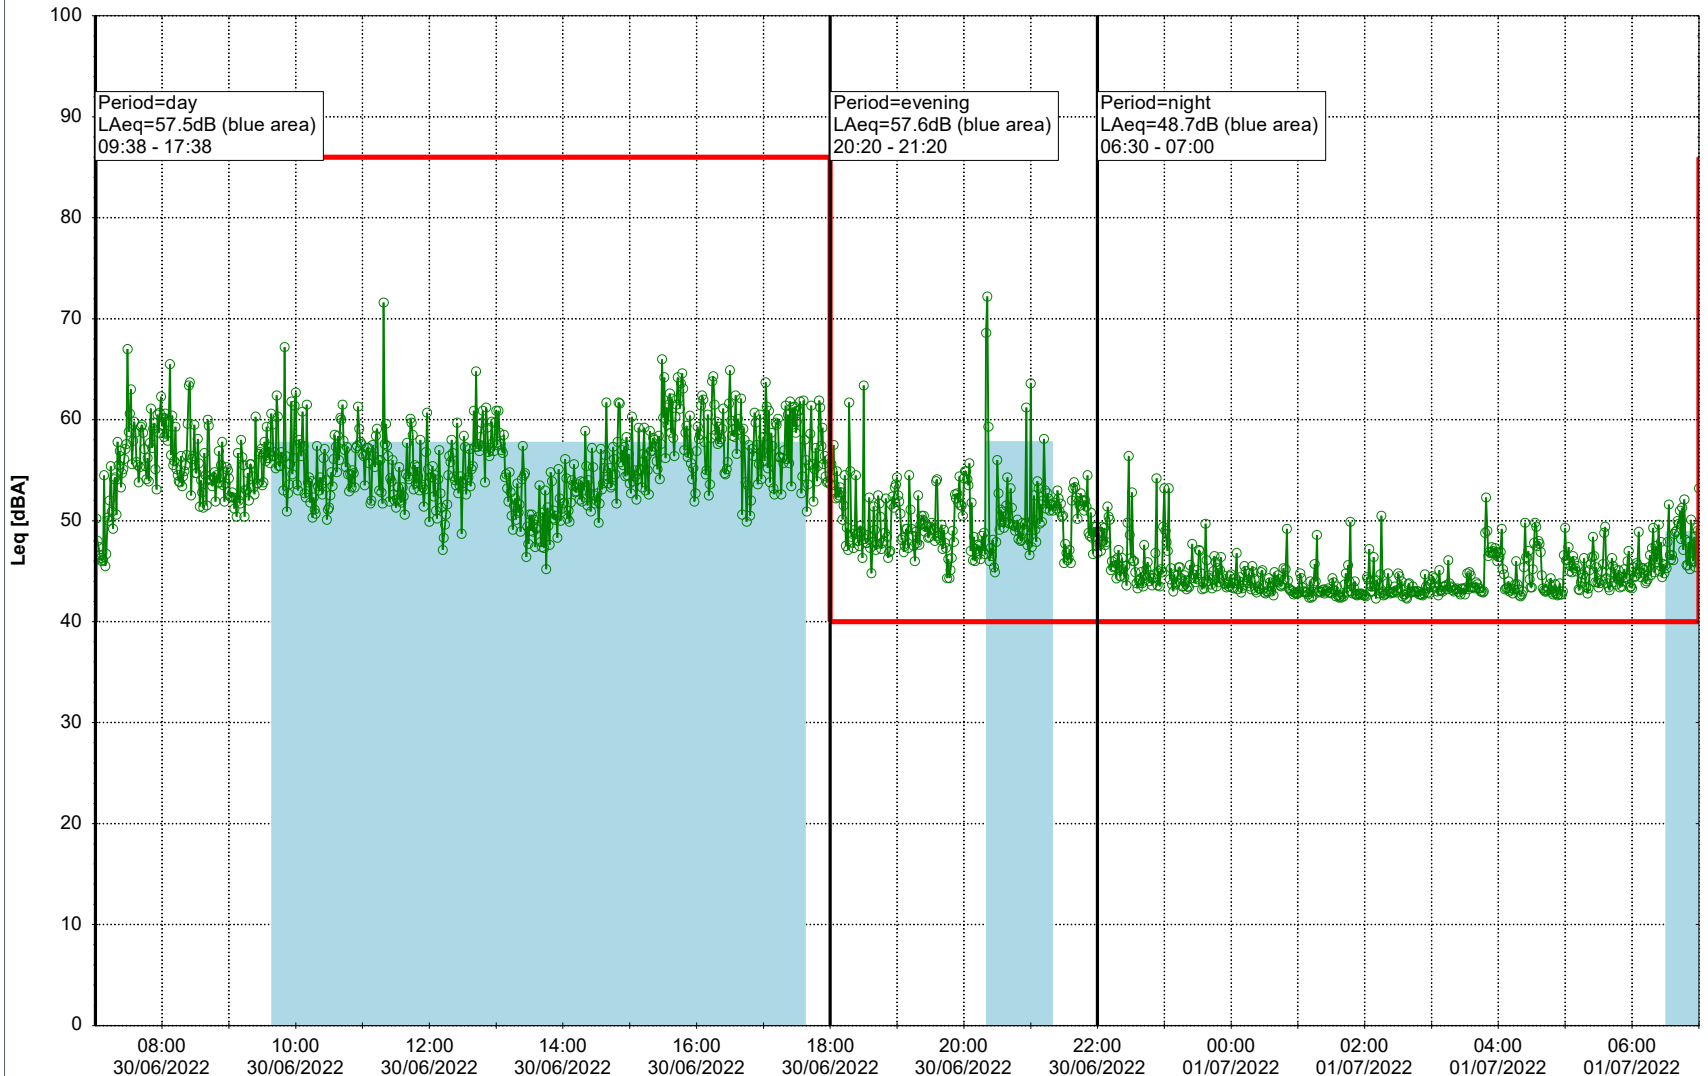

Plan View

Remarks

...

Noise Time Related Diagram

30/06/2022

01/07/2022

○○○○ MOP_NS01

Project: Kronos Sydhavnen
Construction: Mozarts Plads
Location: N-V

Plan View

Remarks

...

Noise Time Related Diagram

01/07/2022
02/07/2022

○○○○ MOP_NS01

Project: Kronos Sydhavnen
Construction: Mozarts Plads
Location: N-V

Plan View