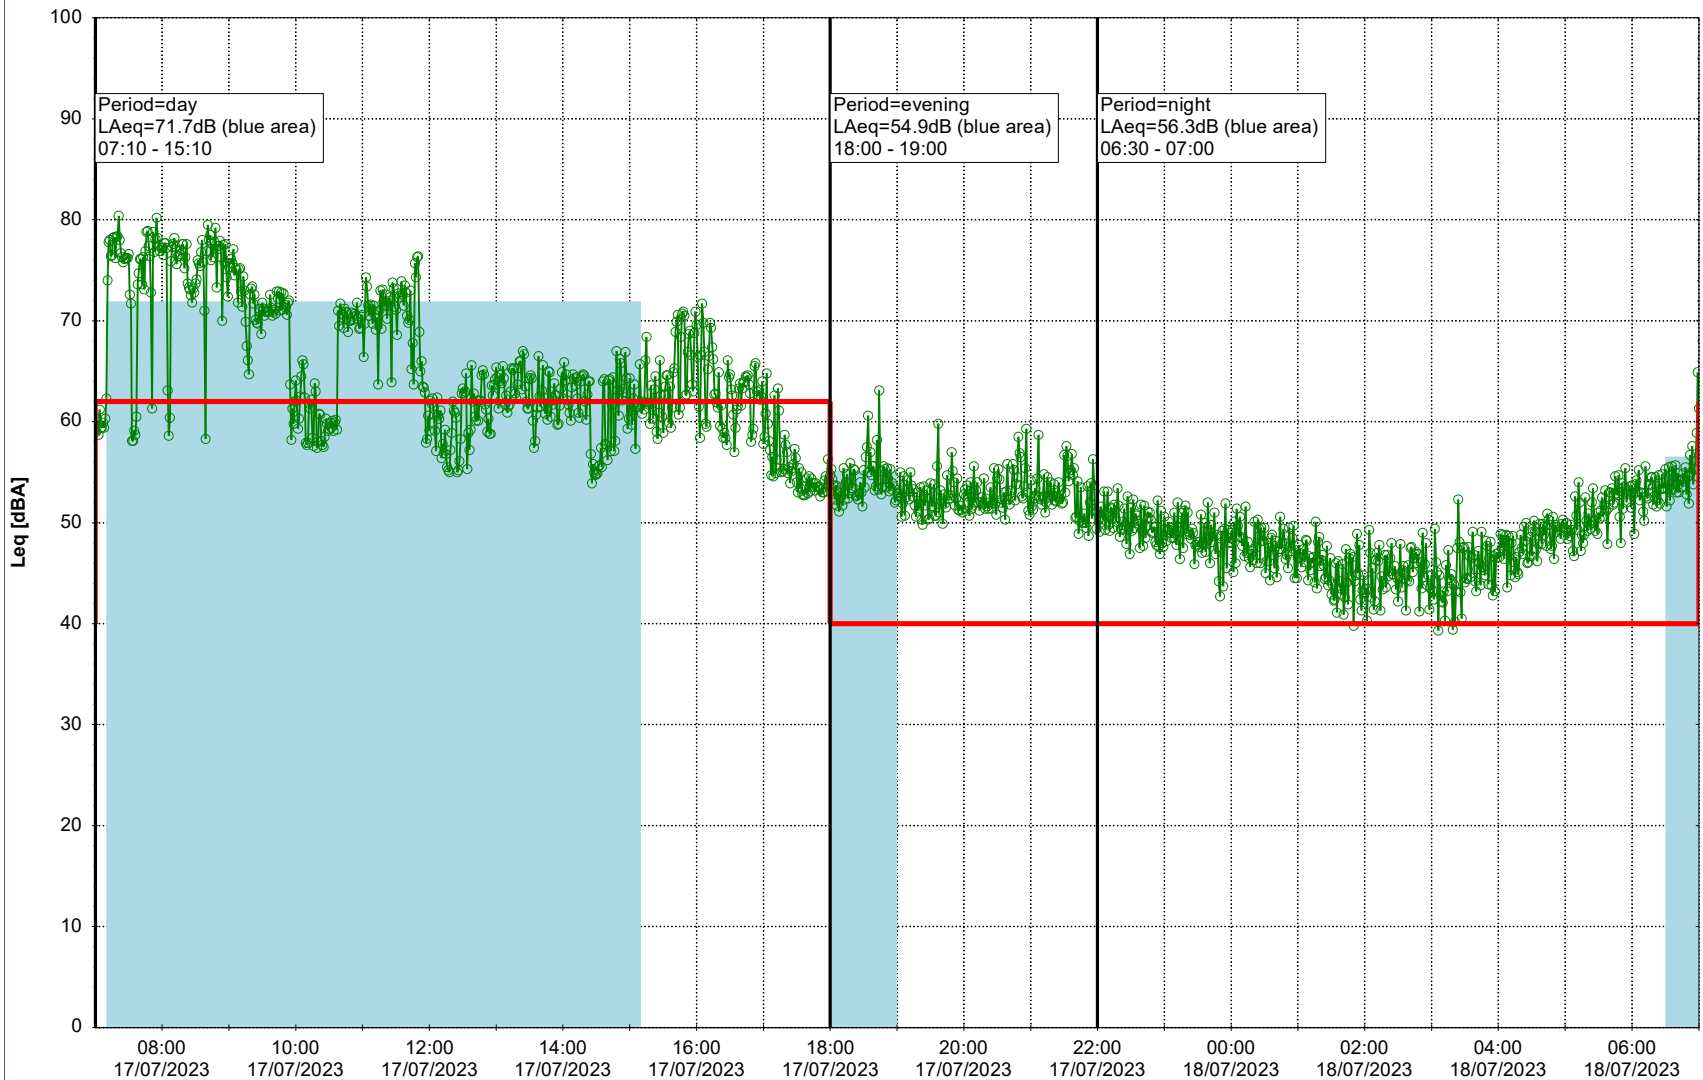

Project: Kronos Sydhavnen
Construction: Sluseholmen
Location: N-V

Plan View

0 5 10 15 20 [m]

Remarks

...

Noise Time Related Diagram

17/07/2023
18/07/2023

○○○○ SLU_NS01

Project: Kronos Sydhavnen
Construction: Sluseholmen
Location: N-V

Plan View

0 5 10 15 20 [m]

Remarks

...

Noise Time Related Diagram

18/07/2023
19/07/2023

○○○○ SLU_NS01

Project: Kronos Sydhavnen
Construction: Sluseholmen
Location: N-V

Plan View

Remarks

...

Noise Time Related Diagram

19/07/2023
20/07/2023

○○○○ SLU_NS01

Project: Kronos Sydhavnen
Construction: Sluseholmen
Location: N-V

0 5 10 15 20 [m]

Remarks

...

Noise Time Related Diagram

22/07/2023
23/07/2023

○○○○ SLU_NS01

Project: Kronos Sydhavnen
Construction: Sluseholmen
Location: N-V

Plan View