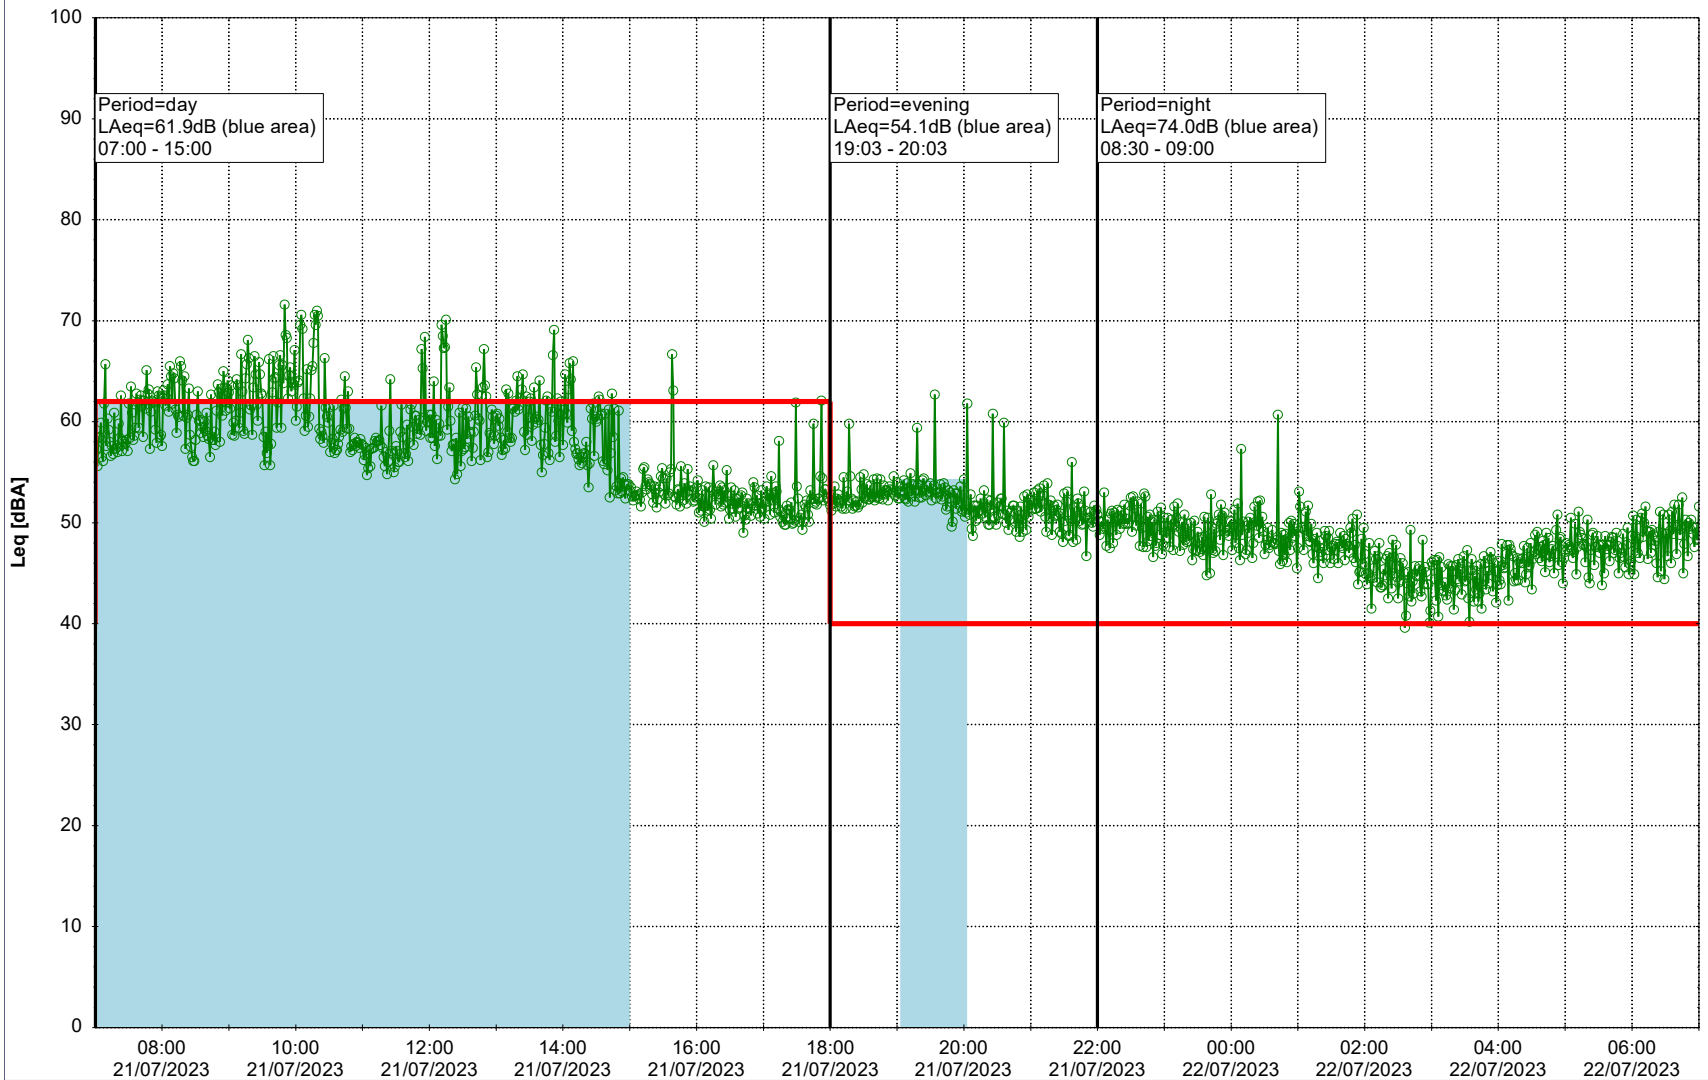

Plan View

Remarks

...

Noise Time Related Diagram

21/07/2023
22/07/2023

○○○○ SLU_NS01

Project: Kronos Sydhavnen
Construction: Sluseholmen
Location: N-V

Plan View

0 5 10 15 20 [m]

Remarks

...

Noise Time Related Diagram

22/07/2023
23/07/2023

○○○○ SLU_NS01

Project: Kronos Sydhavnen
Construction: Sluseholmen
Location: N-V

Plan View