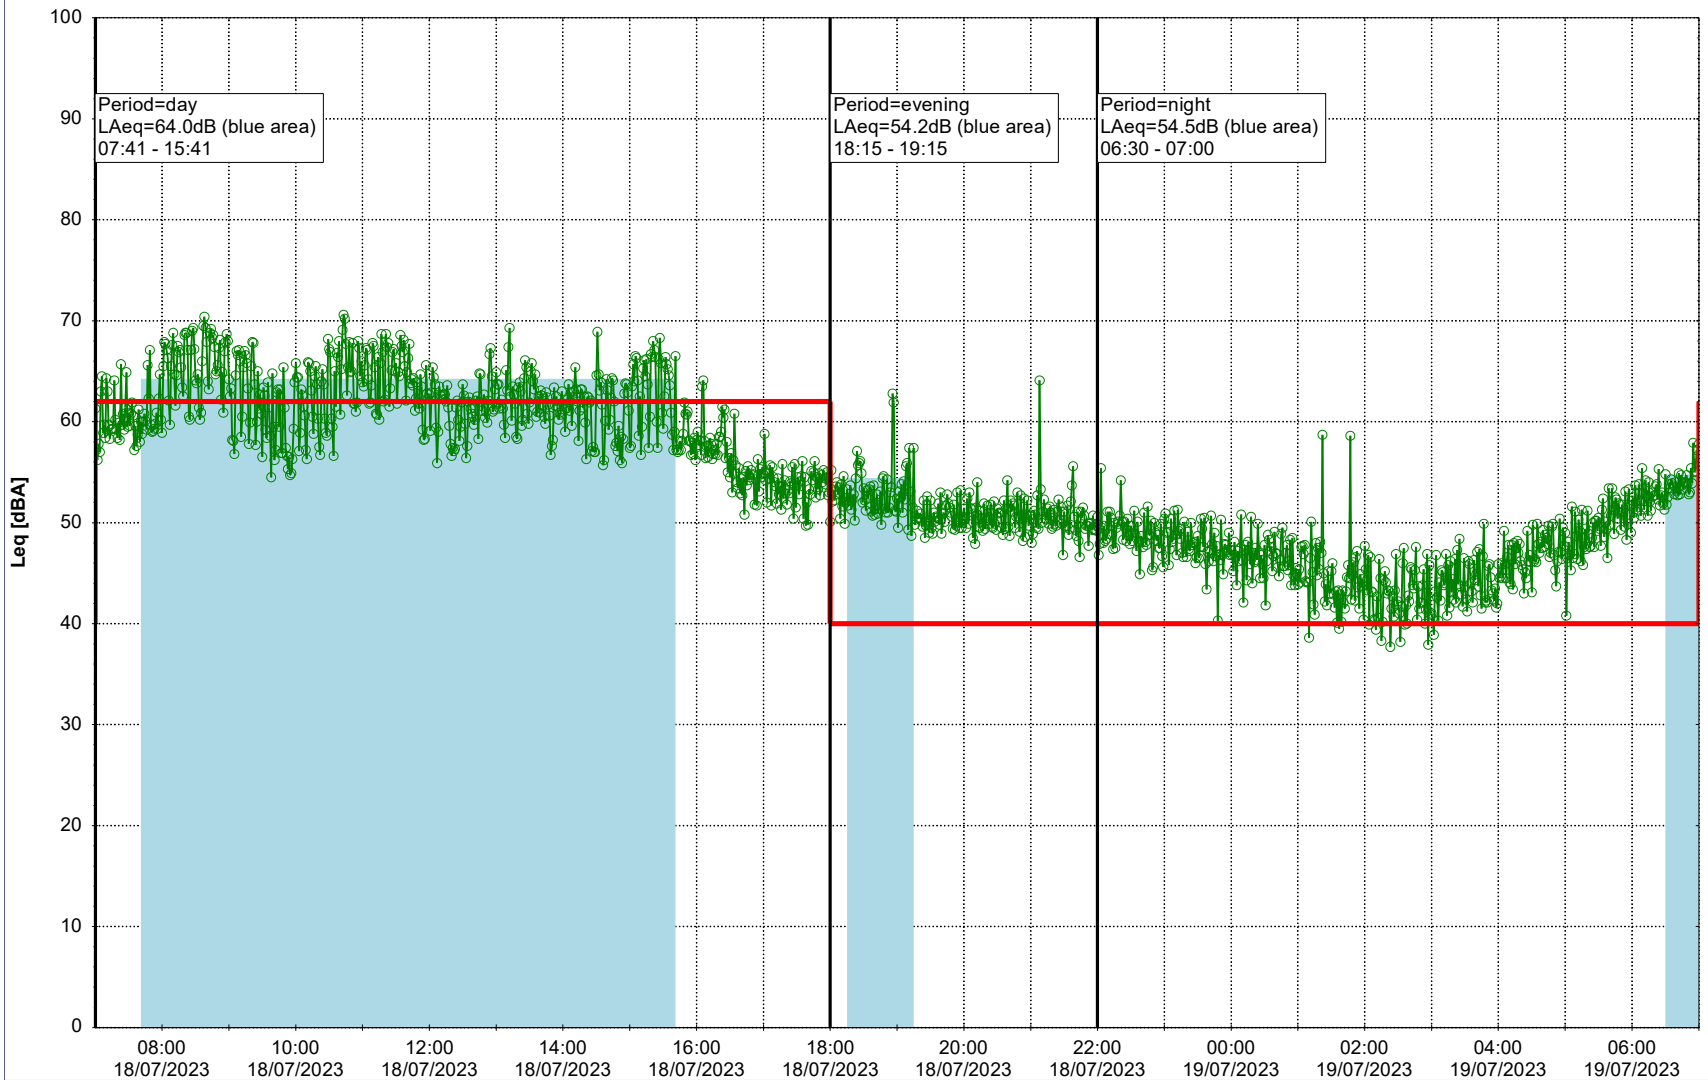

Project: Kronos Sydhavnen
Construction: Sluseholmen
Location: N-V

Plan View

0 5 10 15 20 [m]

Remarks

...

Noise Time Related Diagram

18/07/2023
19/07/2023

○○○○ SLU_NS01

Project: Kronos Sydhavnen
Construction: Sluseholmen
Location: N-V

Plan View

Remarks

...

Noise Time Related Diagram

19/07/2023
20/07/2023

○○○○ SLU_NS01

Project: Kronos Sydhavnen
Construction: Sluseholmen
Location: N-V

Plan View

0 5 10 15 20 [m]

Remarks

...

Noise Time Related Diagram

20/07/2023
21/07/2023

○○○○ SLU_NS01

Project: Kronos Sydhavnen
Construction: Sluseholmen
Location: N-V

0 5 10 15 20 [m]

Remarks

...

Noise Time Related Diagram

22/07/2023
23/07/2023

○○○○ SLU_NS01

Project: Kronos Sydhavnen
Construction: Sluseholmen
Location: N-V

Plan View