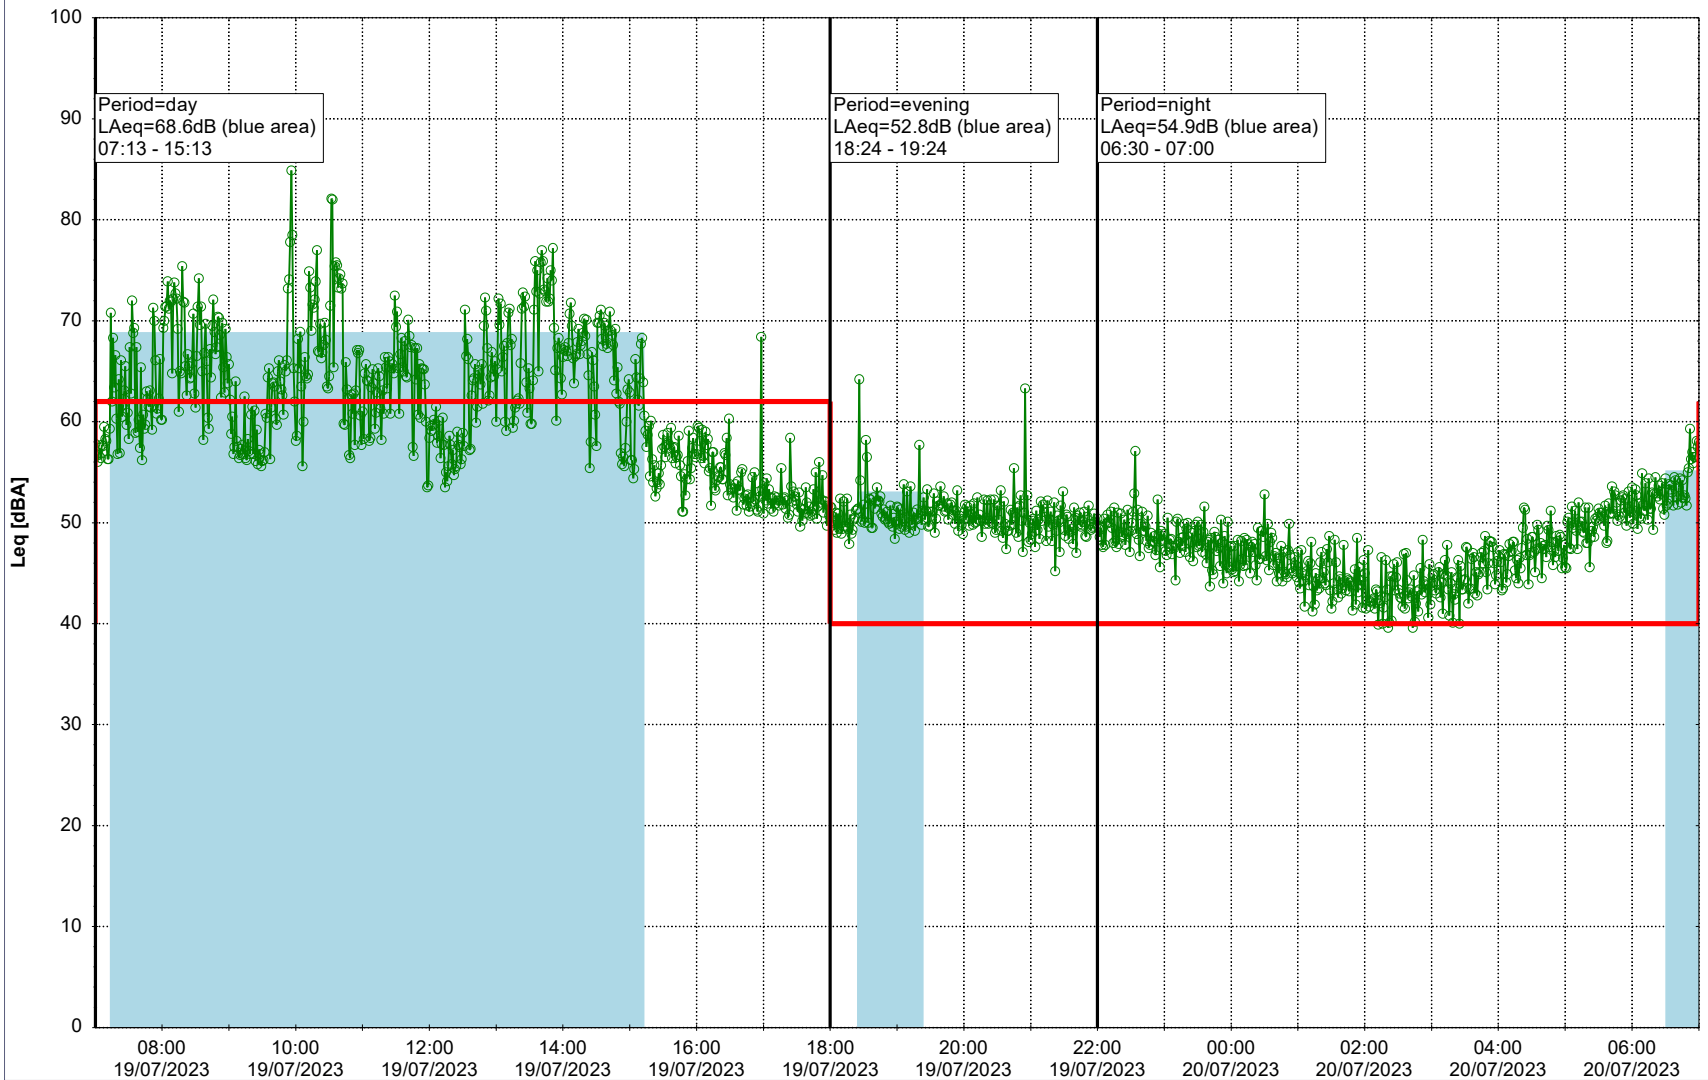

Project: Kronos Sydhavnen
Construction: Sluseholmen
Location: N-V

Plan View

Remarks

...

Noise Time Related Diagram

19/07/2023
20/07/2023

○○○○ SLU_NS01

Project: Kronos Sydhavnen
Construction: Sluseholmen
Location: N-V

Plan View

0 5 10 15 20 [m]

Remarks

...

Noise Time Related Diagram

20/07/2023
21/07/2023

○○○○ SLU_NS01

Project: Kronos Sydhavnen
Construction: Sluseholmen
Location: N-V

Plan View

Remarks

...

Noise Time Related Diagram

21/07/2023
22/07/2023

○○○○ SLU_NS01

Project: Kronos Sydhavnen
Construction: Sluseholmen
Location: N-V

Plan View

0 5 10 15 20 [m]

Remarks

...

Noise Time Related Diagram

22/07/2023
23/07/2023

○○○○ SLU_NS01

Project: Kronos Sydhavnen
Construction: Sluseholmen
Location: N-V

Plan View