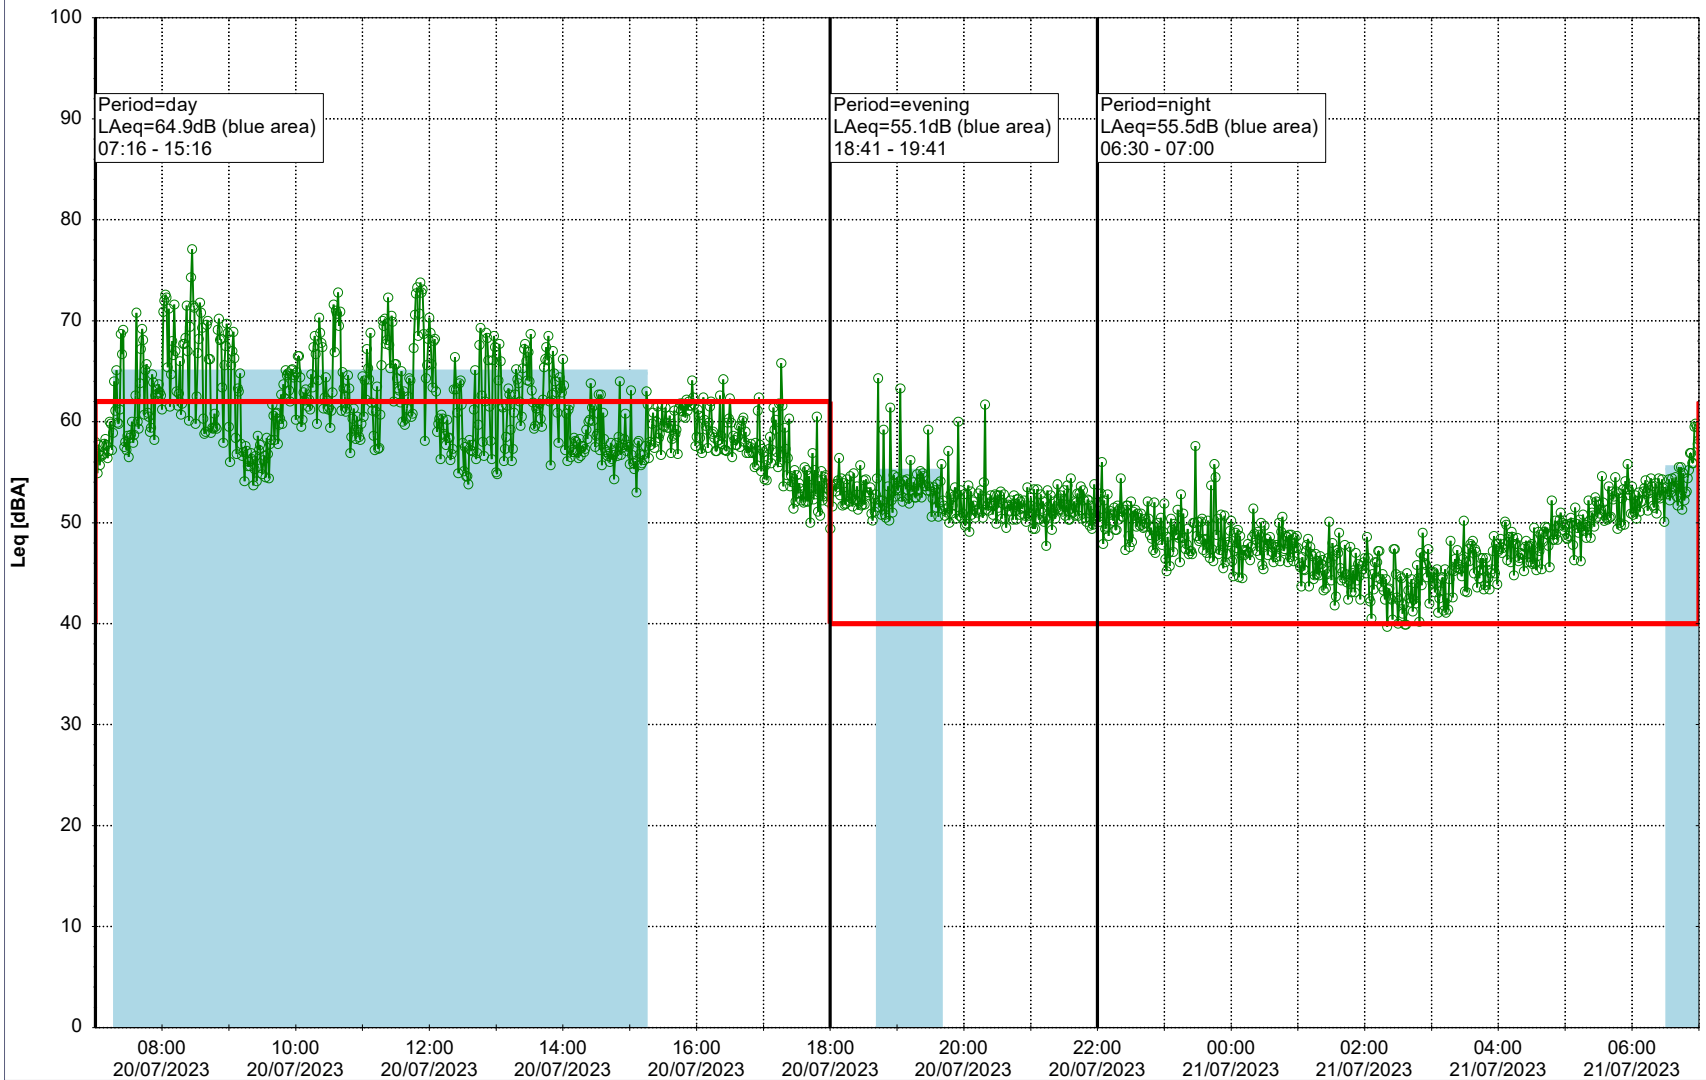

Project: Kronos Sydhavnen
Construction: Sluseholmen
Location: N-V

Plan View

Remarks

...

Noise Time Related Diagram

19/07/2023
20/07/2023

○○○○ SLU_NS01

Project: Kronos Sydhavnen
Construction: Sluseholmen
Location: N-V

Plan View

0 5 10 15 20 [m]

Remarks

...

Noise Time Related Diagram

20/07/2023
21/07/2023

○○○○ SLU_NS01

Project: Kronos Sydhavnen
Construction: Sluseholmen
Location: N-V

Plan View

Remarks

...

Noise Time Related Diagram

21/07/2023
22/07/2023

○○○○ SLU_NS01

Project: Kronos Sydhavnen
Construction: Sluseholmen
Location: N-V

Plan View

0 5 10 15 20 [m]

Remarks

...

Noise Time Related Diagram

22/07/2023
23/07/2023

○○○○ SLU_NS01

Project: Kronos Sydhavnen
Construction: Sluseholmen
Location: N-V

Plan View