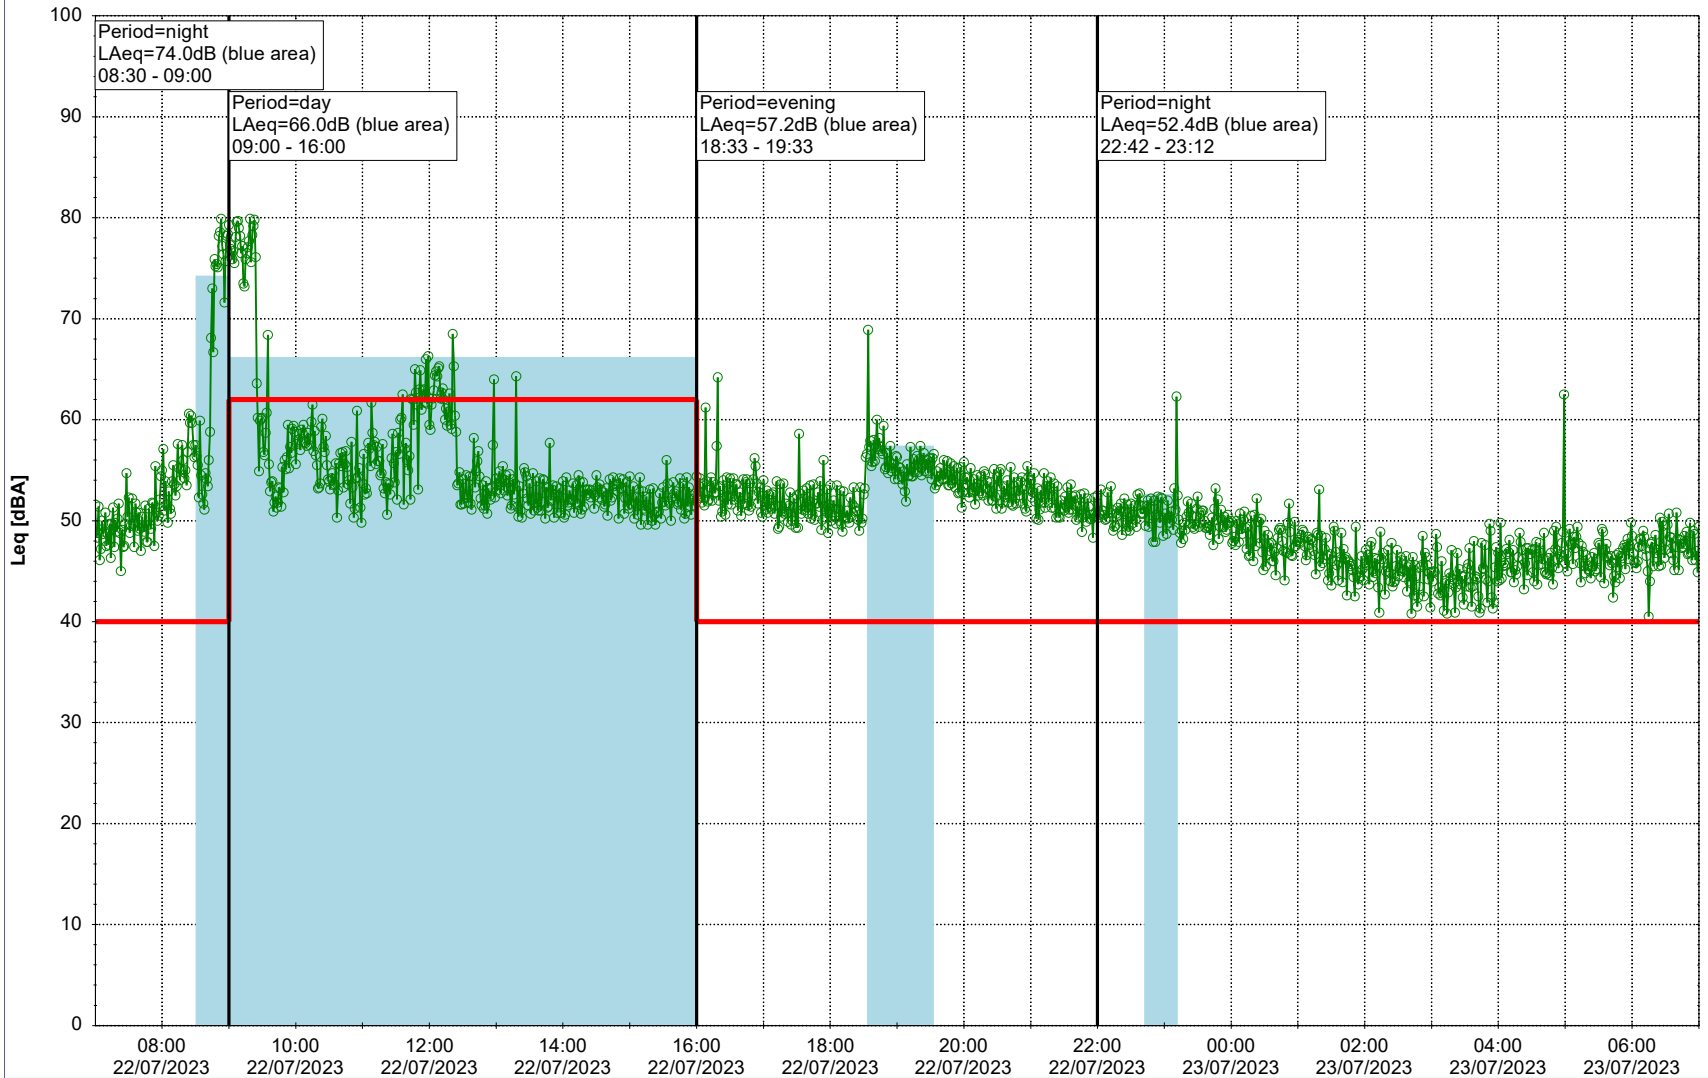

0 5 10 15 20 [m]

Remarks

...

Noise Time Related Diagram

22/07/2023
23/07/2023

○○○○ SLU_NS01

Project: Kronos Sydhavnen
Construction: Sluseholmen
Location: N-V

Plan View

Remarks

...

Noise Time Related Diagram

23/07/2023
24/07/2023

SLU_NS01