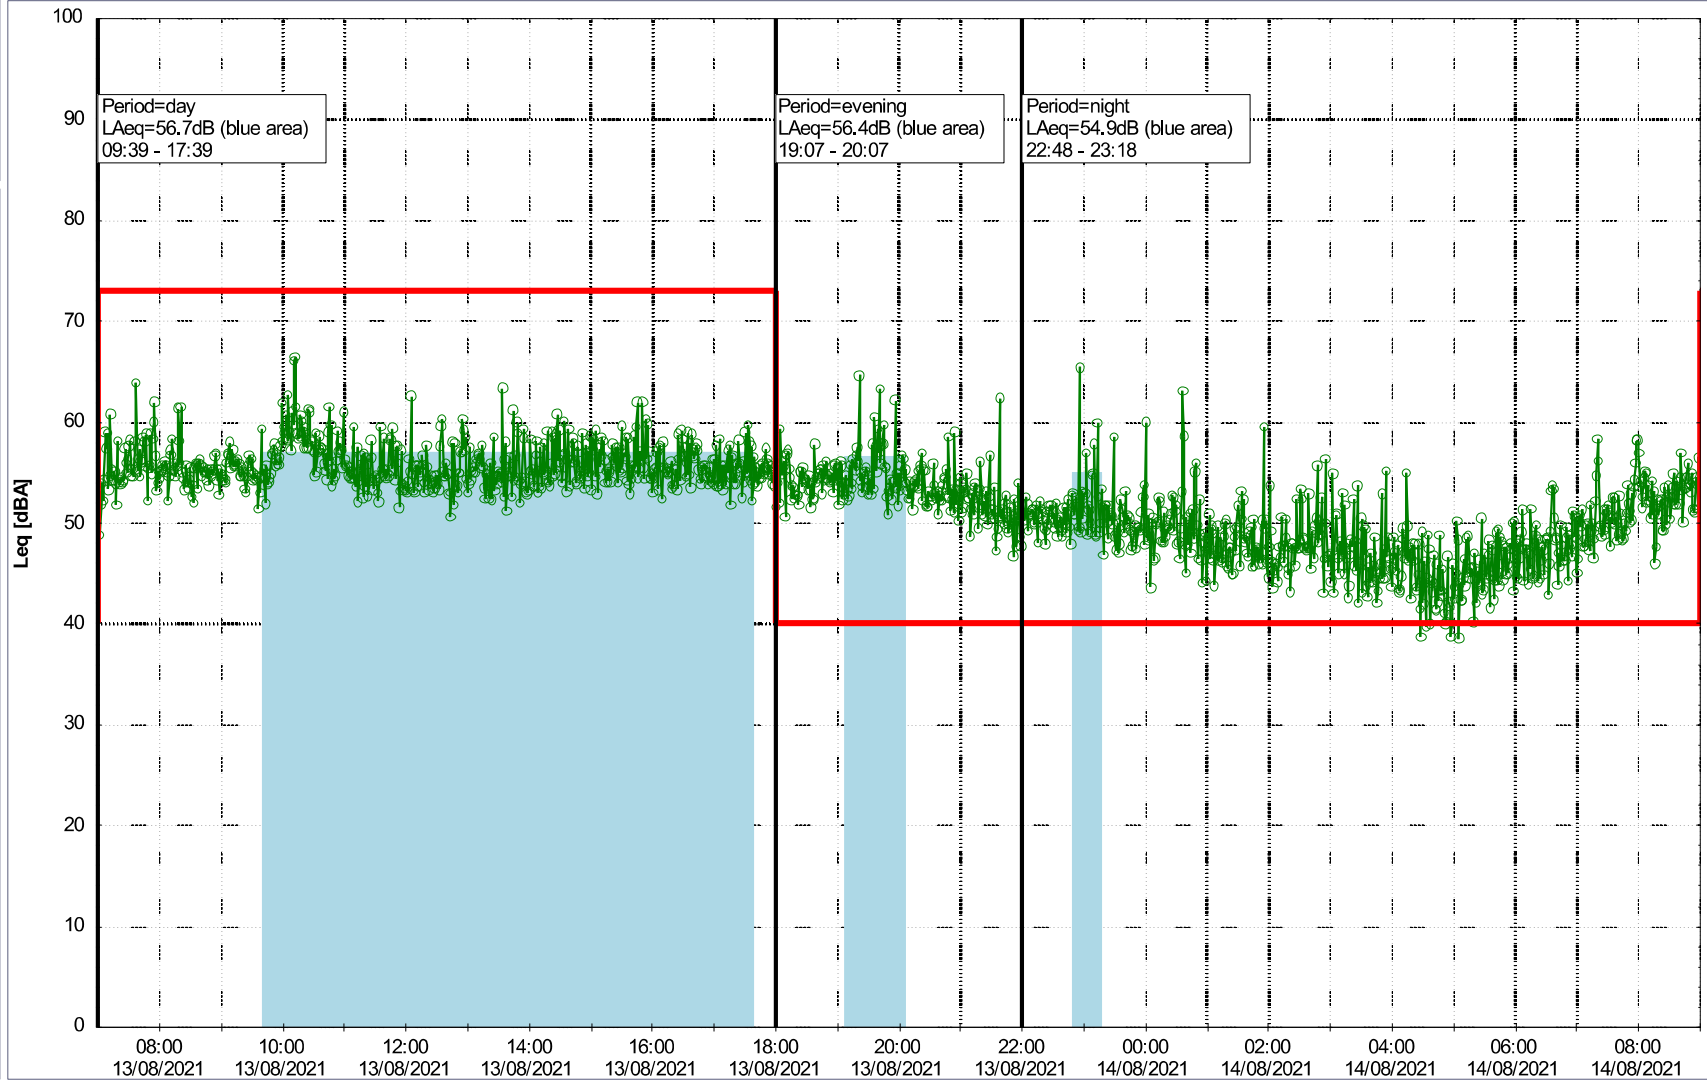

Noise Time Related Diagram

12/08/2021
13/08/2021

o o o o HOL_NS01

Project: Kronos Sydhavnen
Construction: Havneholmen
Location: N-V

Plan View

Remarks

...

Noise Time Related Diagram

13/08/2021
14/08/2021

o o o o HOL_NS01

Project: Kronos Sydhavnen
Construction: Havneholmen
Location: N-V

Plan View

Noise Time Related Diagram

14/08/2021
15/08/2021

○○○○ HOL_NS01

Remarks

...

Project: Kronos Sydhavnen
Construction: Havneholmen
Location: N-V

Plan View

Noise Time Related Diagram

15/08/2021
16/08/2021

○○○○ HOL_NS01

Remarks

...