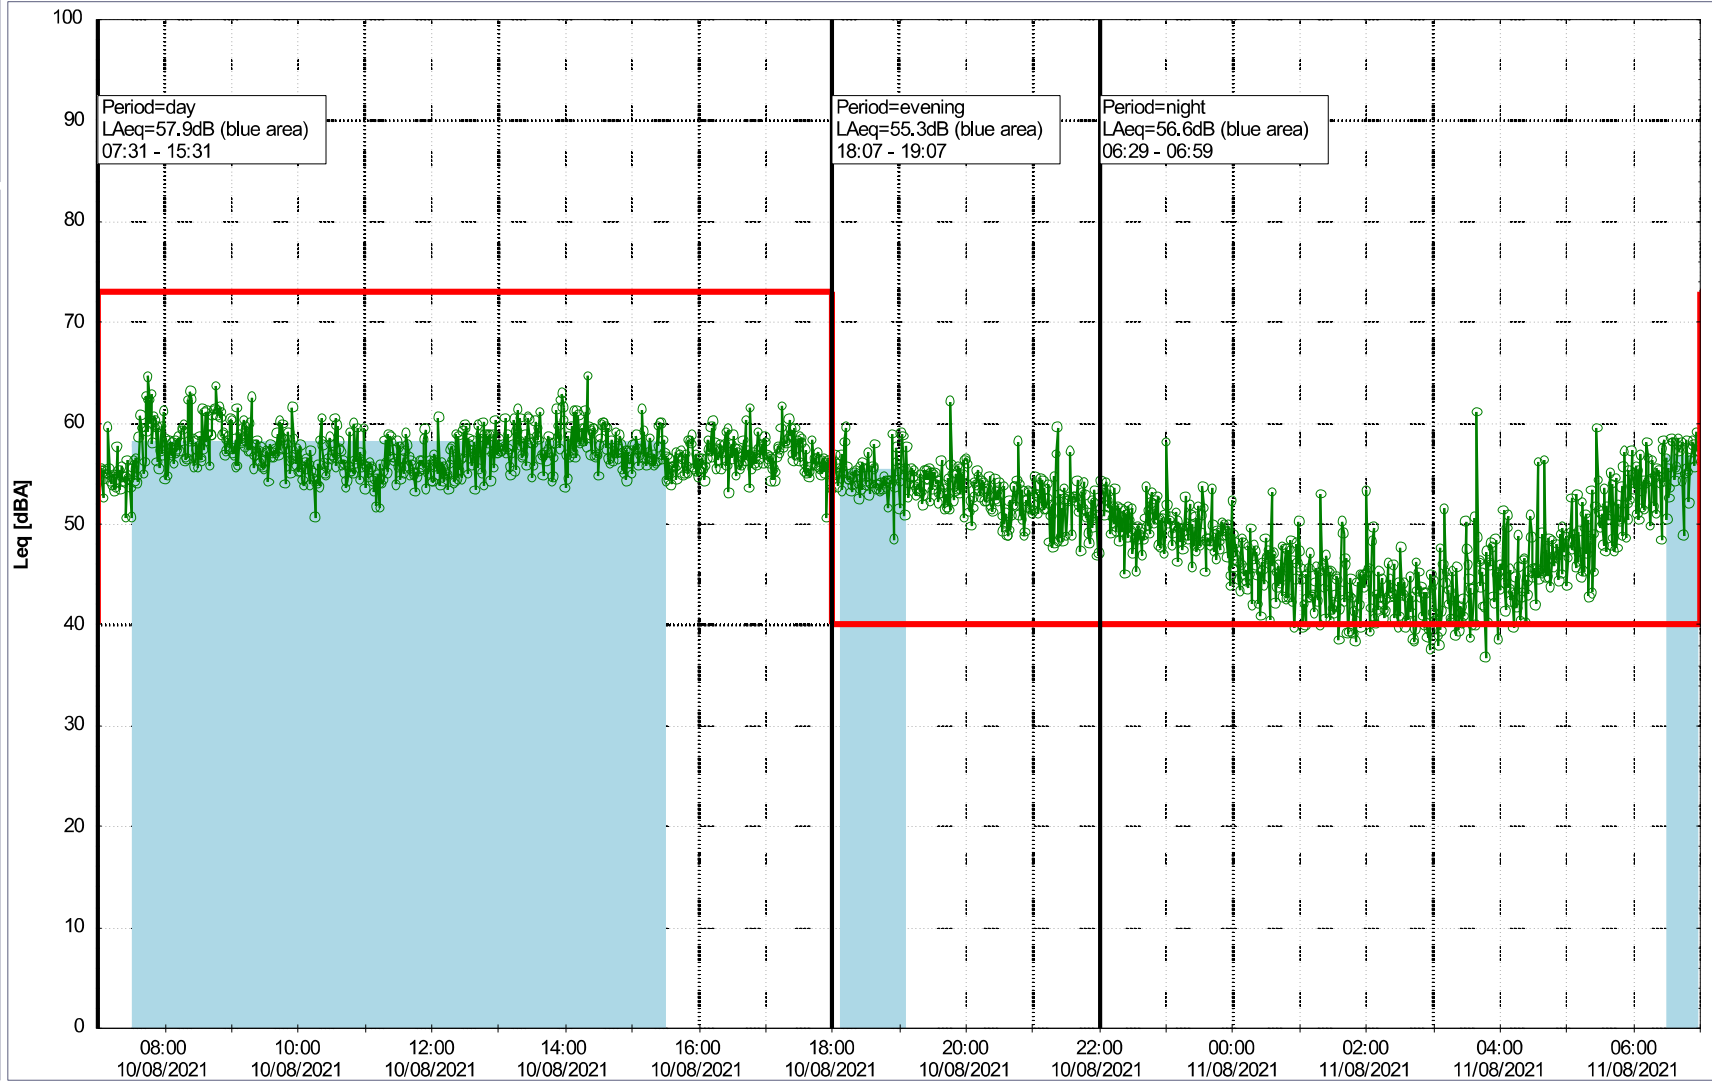

Plan View

Remarks

...

Noise Time Related Diagram

10/08/2021
11/08/2021

o o o o HOL_NS01

Project: Kronos Sydhavnen
Construction: Havneholmen
Location: N-V

Plan View

Remarks

...

Noise Time Related Diagram

11/08/2021
12/08/2021

○○○○ HOL_NS01

Project: Kronos Sydhavnen
Construction: Havneholmen
Location: N-V

Plan View

Remarks

Noise Time Related Diagram

12/08/2021
13/08/2021

o o o o HOL_NS01

Project: Kronos Sydhavnen
Construction: Havneholmen
Location: N-V

Plan View

Remarks

...

Noise Time Related Diagram

...

Project: Kronos Sydhavnen
Construction: Havneholmen
Location: N-V

Plan View

Noise Time Related Diagram

15/08/2021
16/08/2021

○○○○ HOL_NS01

Remarks

...