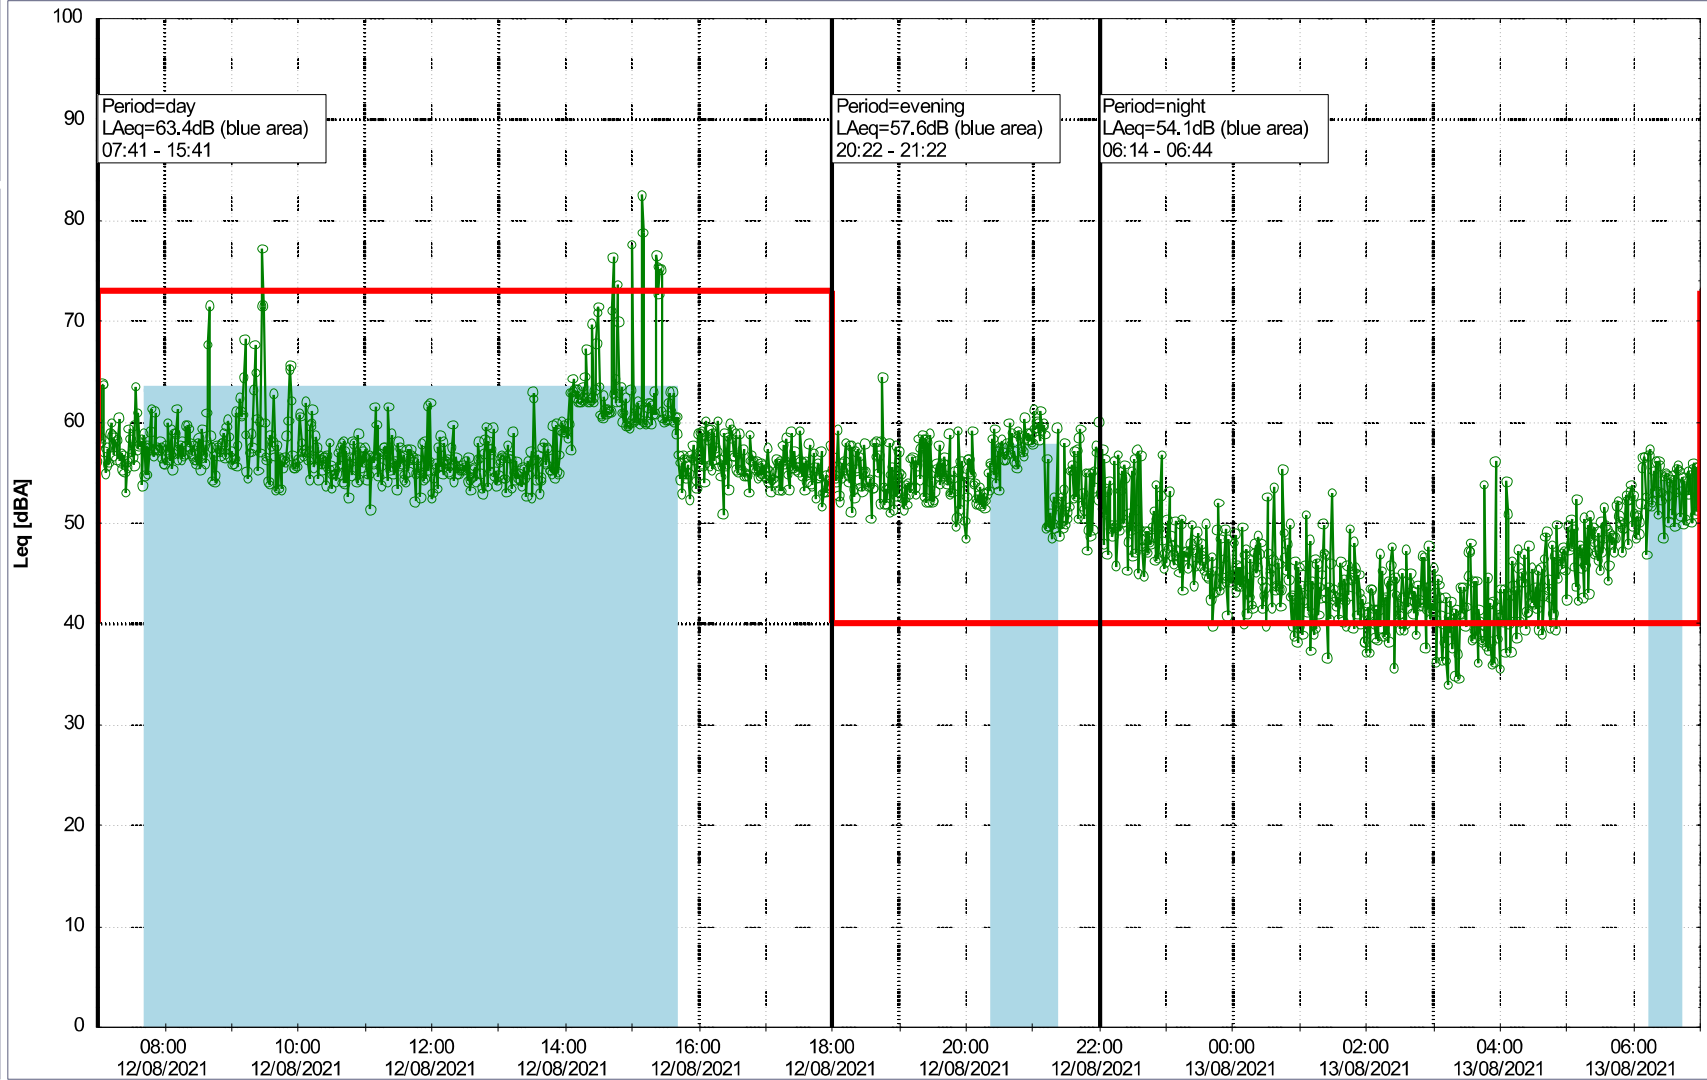

Remarks

...

Noise Time Related Diagram

11/08/2021
12/08/2021

○○○○ HOL_NS01

Project: Kronos Sydhavnen
Construction: Havneholmen
Location: N-V

Plan View

Remarks

Noise Time Related Diagram

12/08/2021
13/08/2021

o o o o HOL_NS01

Project: Kronos Sydhavnen
Construction: Havneholmen
Location: N-V

Plan View

Remarks

...

Noise Time Related Diagram

13/08/2021
14/08/2021

o o o o HOL_NS01

Project: Kronos Sydhavnen
Construction: Havneholmen
Location: N-V

Plan View

Noise Time Related Diagram

14/08/2021
15/08/2021

○○○○ HOL_NS01

Remarks

...

Project: Kronos Sydhavnen
Construction: Havneholmen
Location: N-V

Plan View

Noise Time Related Diagram

15/08/2021
16/08/2021

○○○○ HOL_NS01

Remarks

...