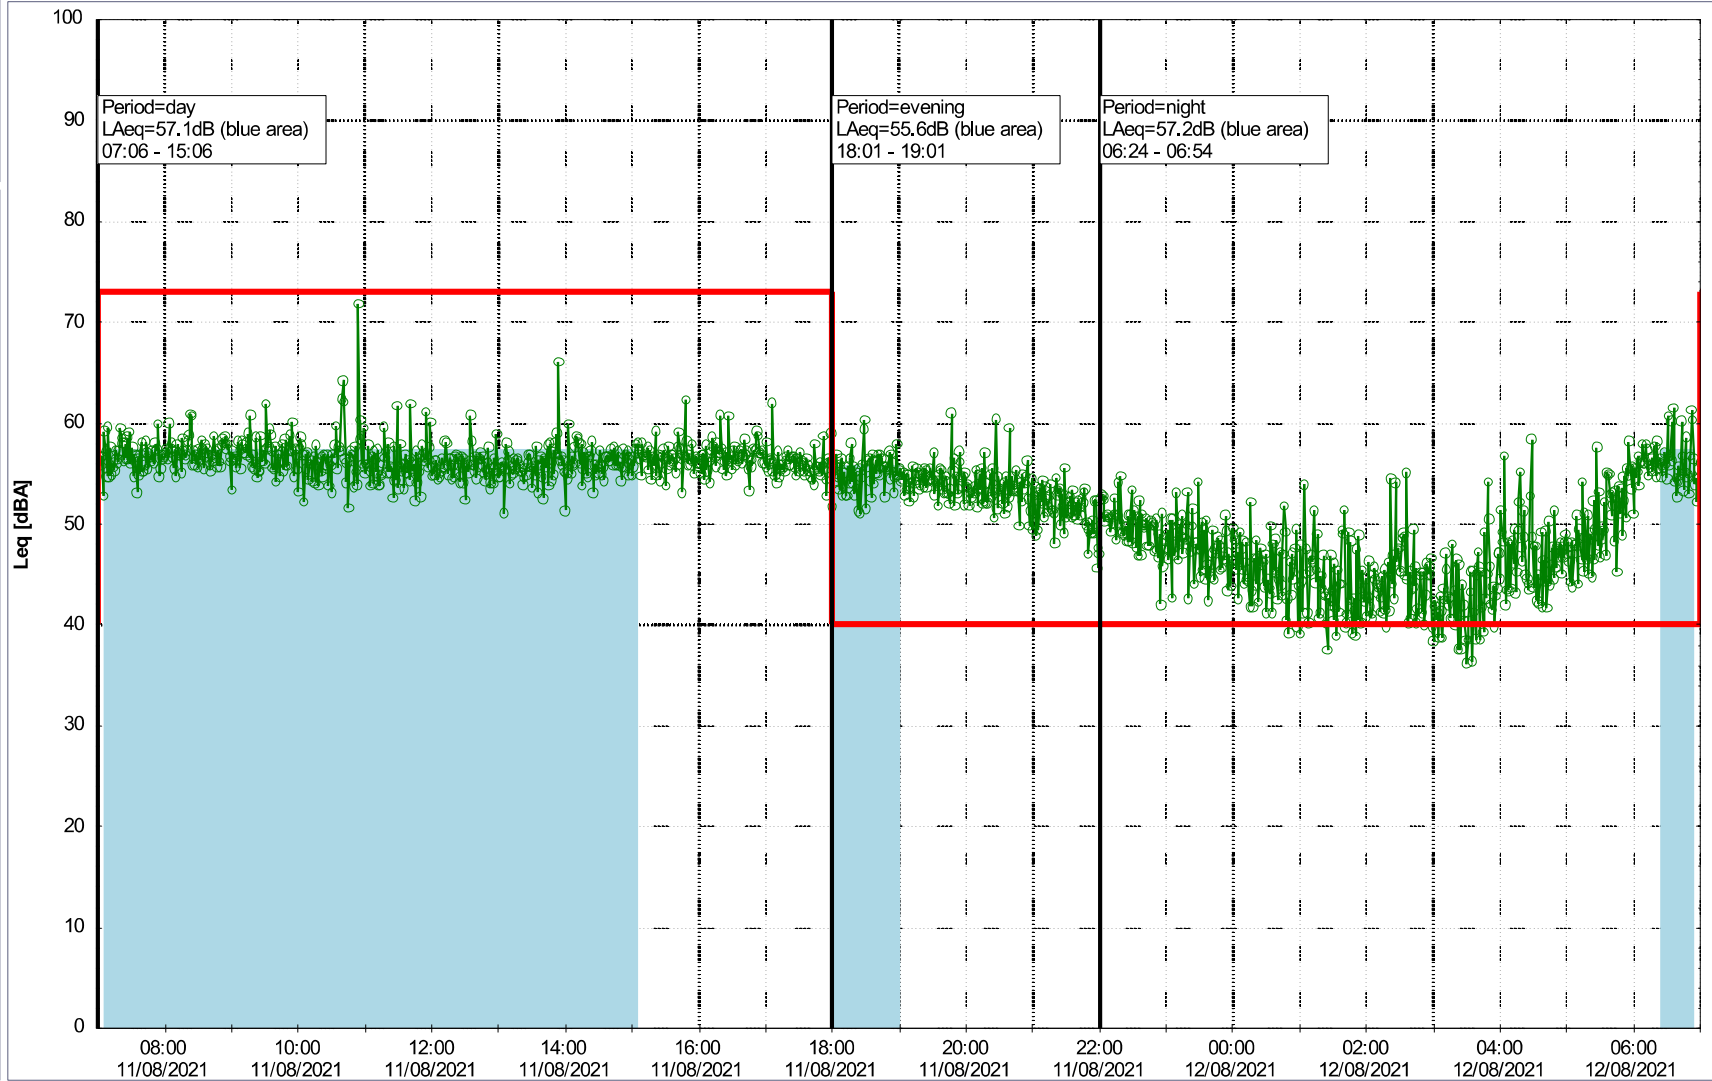

Plan View

Remarks

...

Noise Time Related Diagram

10/08/2021
11/08/2021

o o o o HOL_NS01

Project: Kronos Sydhavnen
Construction: Havneholmen
Location: N-V

Plan View

Remarks

...

Noise Time Related Diagram

11/08/2021
12/08/2021

○○○○ HOL_NS01

Project: Kronos Sydhavnen
Construction: Havneholmen
Location: N-V

Plan View

Remarks

Noise Time Related Diagram

12/08/2021
13/08/2021

o o o o HOL_NS01

Project: Kronos Sydhavnen
Construction: Havneholmen
Location: N-V

Plan View

Remarks

...

Noise Time Related Diagram

...

Project: Kronos Sydhavnen
Construction: Havneholmen
Location: N-V

Plan View

Noise Time Related Diagram

15/08/2021
16/08/2021

○○○○ HOL_NS01

Remarks

...