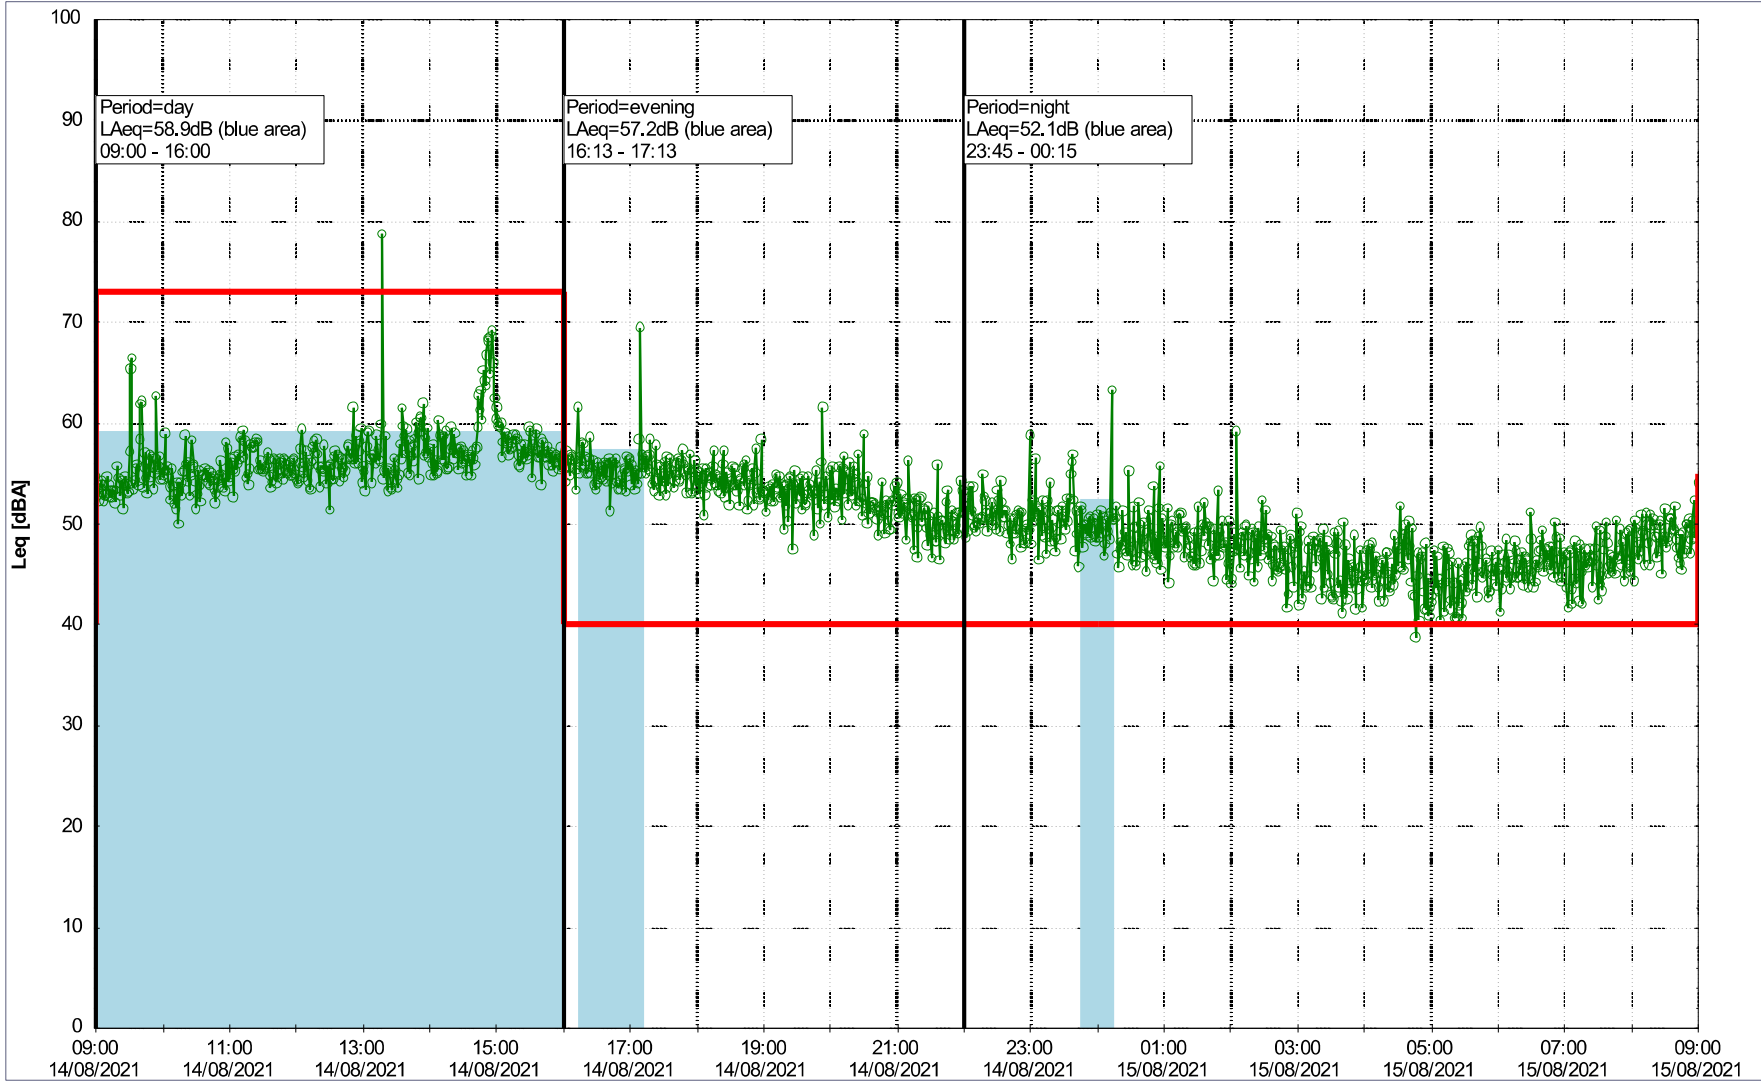

Noise Time Related Diagram

12/08/2021
13/08/2021

o o o o HOL_NS01

Project: Kronos Sydhavnen
Construction: Havneholmen
Location: N-V

Plan View

Remarks

...

Noise Time Related Diagram

13/08/2021
14/08/2021

o o o o HOL_NS01

Project: Kronos Sydhavnen
Construction: Havneholmen
Location: N-V

Plan View

Noise Time Related Diagram

14/08/2021
15/08/2021

○○○○ HOL_NS01

Remarks

...

Project: Kronos Sydhavnen
Construction: Havneholmen
Location: N-V

Plan View

Noise Time Related Diagram

15/08/2021
16/08/2021

○○○○ HOL_NS01

Remarks

...