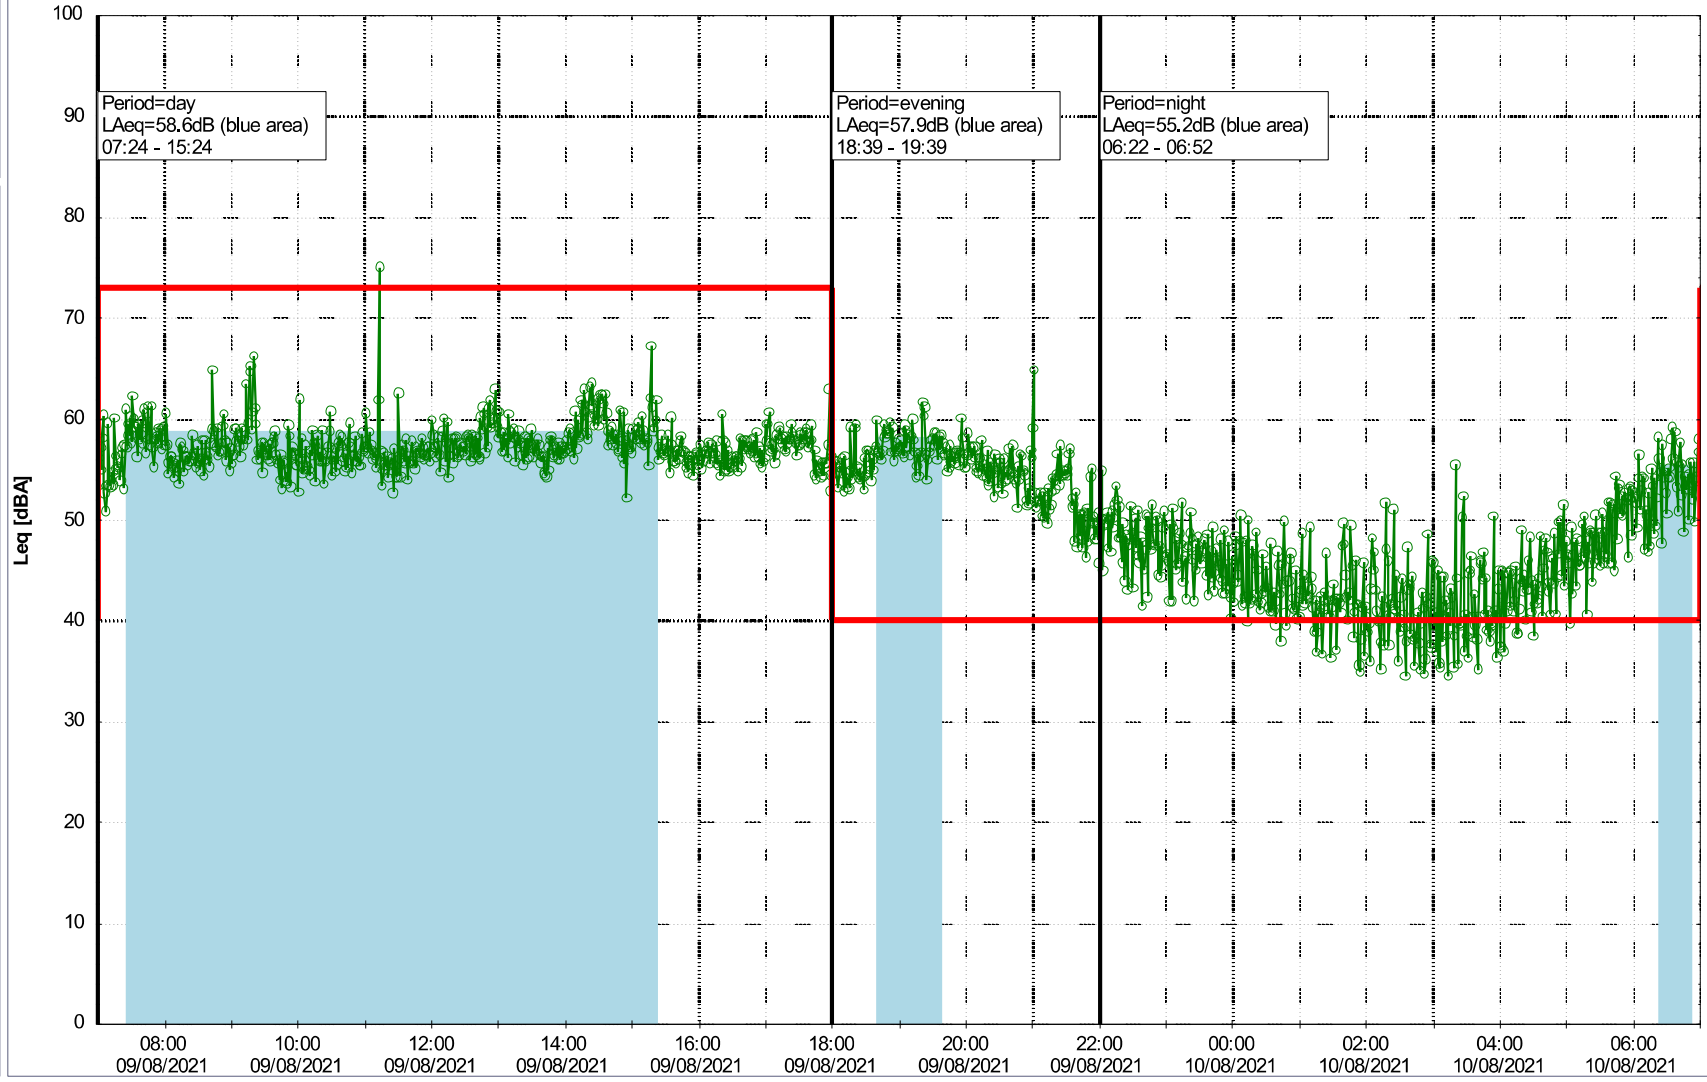

Project: Kronos Sydhavnen
Construction: Havneholmen
Location: N-V

Plan View

Noise Time Related Diagram

09/08/2021
10/08/2021

o o o o HOL_NS01

Remarks

...

Project: Kronos Sydhavnen
Construction: Havneholmen
Location: N-V

Plan View

Remarks

...

Noise Time Related Diagram

10/08/2021
11/08/2021

o o o o HOL_NS01

Project: Kronos Sydhavnen
Construction: Havneholmen
Location: N-V

Plan View

Noise Time Related Diagram

12/08/2021
13/08/2021

o o o o HOL_NS01

Project: Kronos Sydhavnen
Construction: Havneholmen
Location: N-V

Plan View

Remarks

...

Noise Time Related Diagram

...

Project: Kronos Sydhavnen
Construction: Havneholmen
Location: N-V

Plan View

Noise Time Related Diagram

15/08/2021
16/08/2021

○○○○ HOL_NS01

Remarks

...