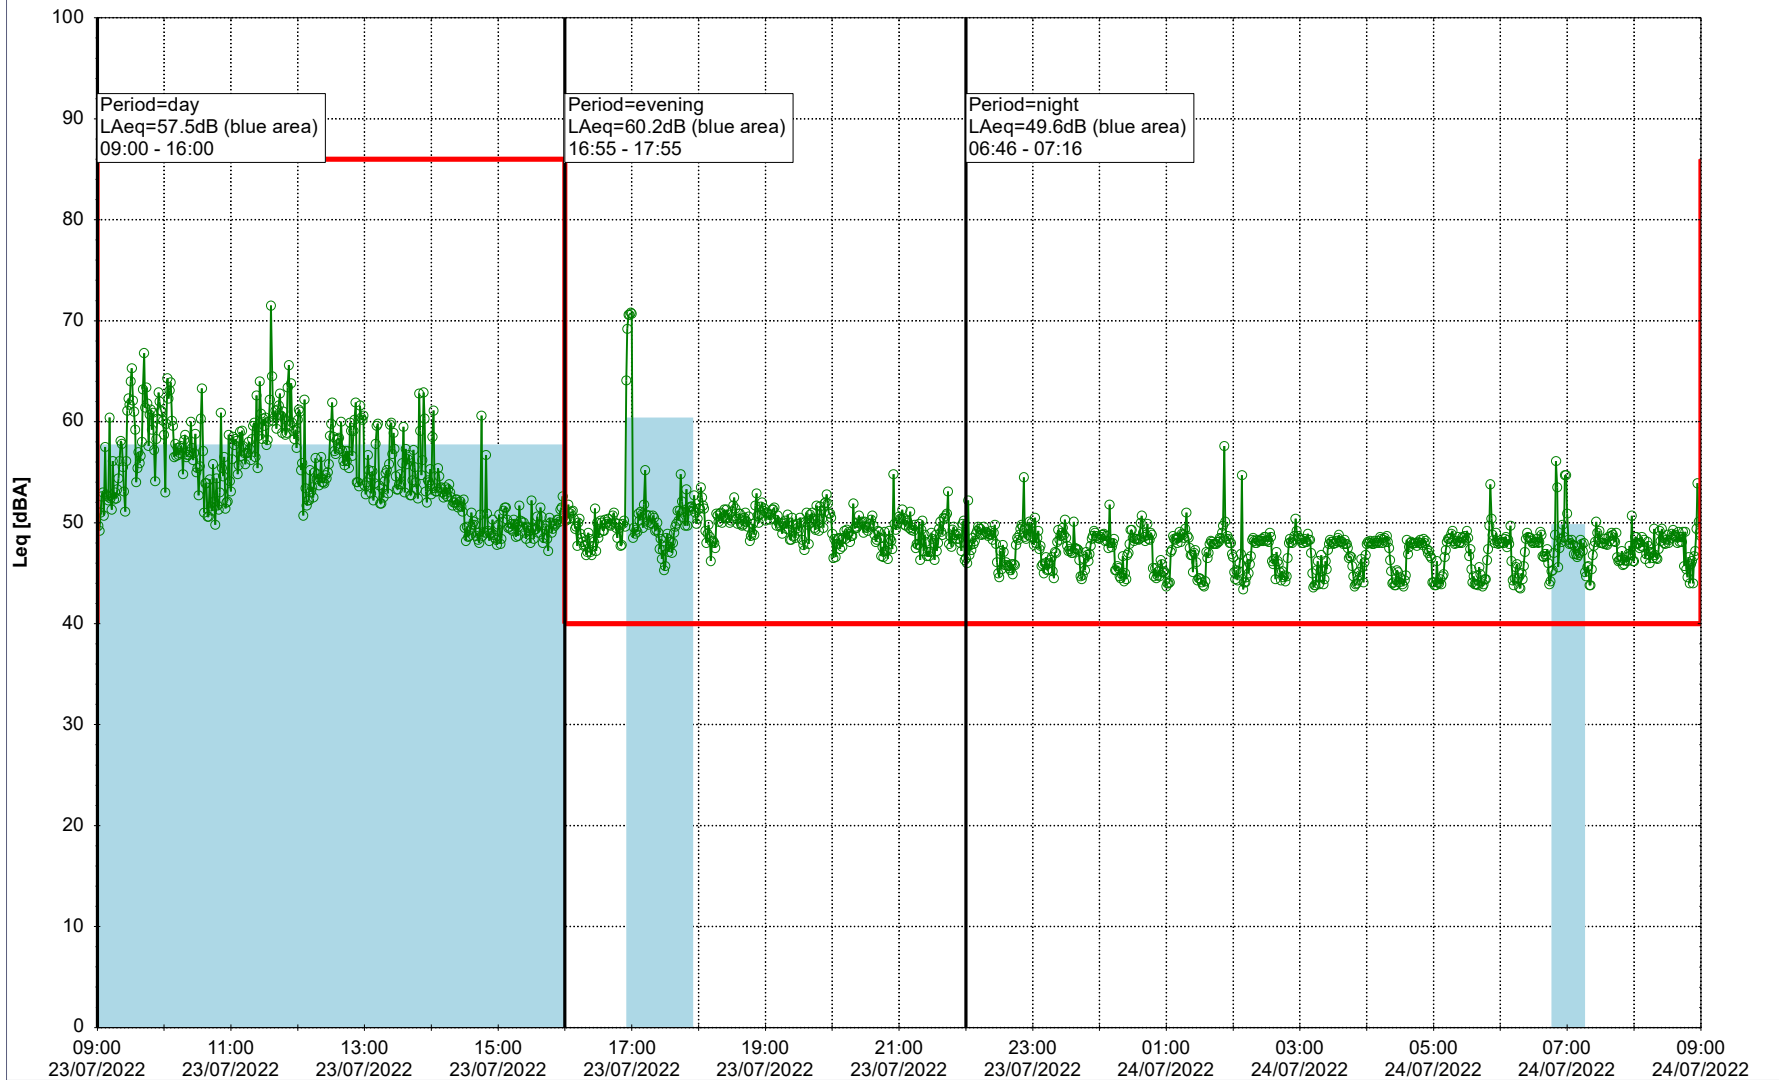

Noise Time Related Diagram

23/07/2022

24/07/2022

○○○○ MOP_NS01