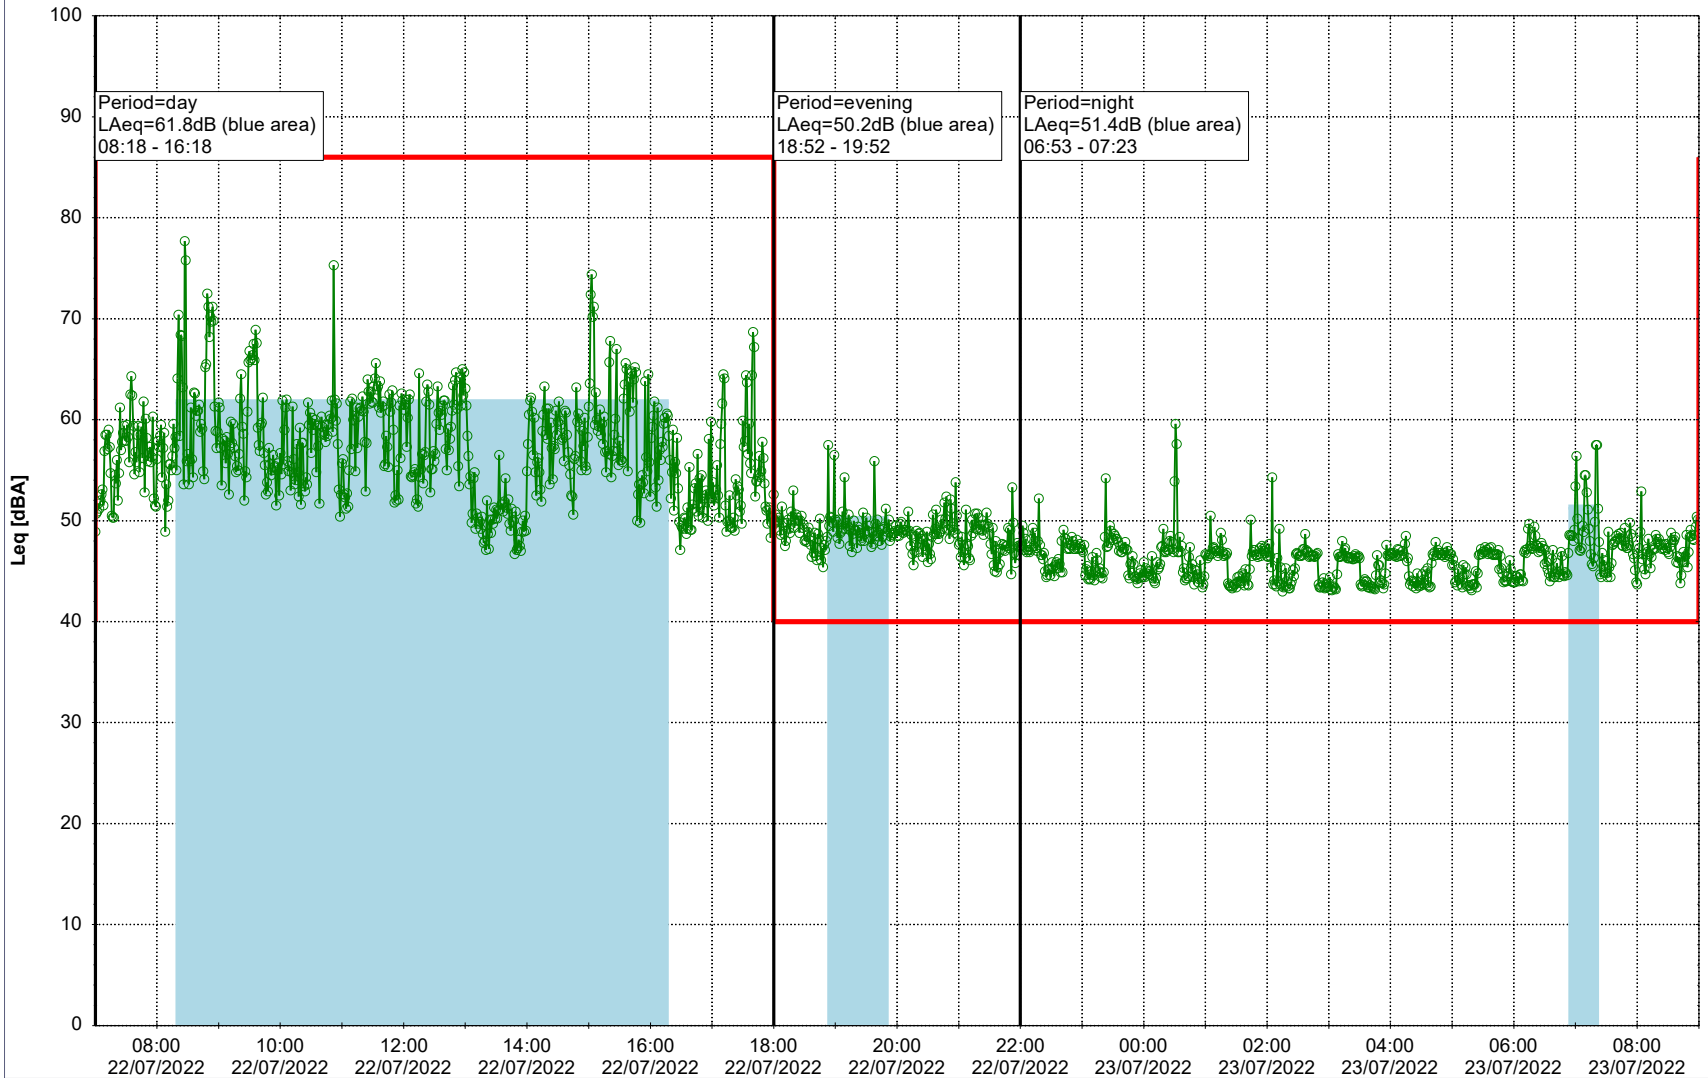

...

Noise Time Related Diagram

21/07/2022
22/07/2022

○○○○ MOP_NS01

Project: Kronos Sydhavnen
Construction: Mozarts Plads
Location: N-V

Plan View

Remarks

...

Noise Time Related Diagram

22/07/2022
23/07/2022

○○○○ MOP_NS01

Project: Kronos Sydhavnen
Construction: Mozarts Plads
Location: N-V

Plan View

Remarks

...

Noise Time Related Diagram