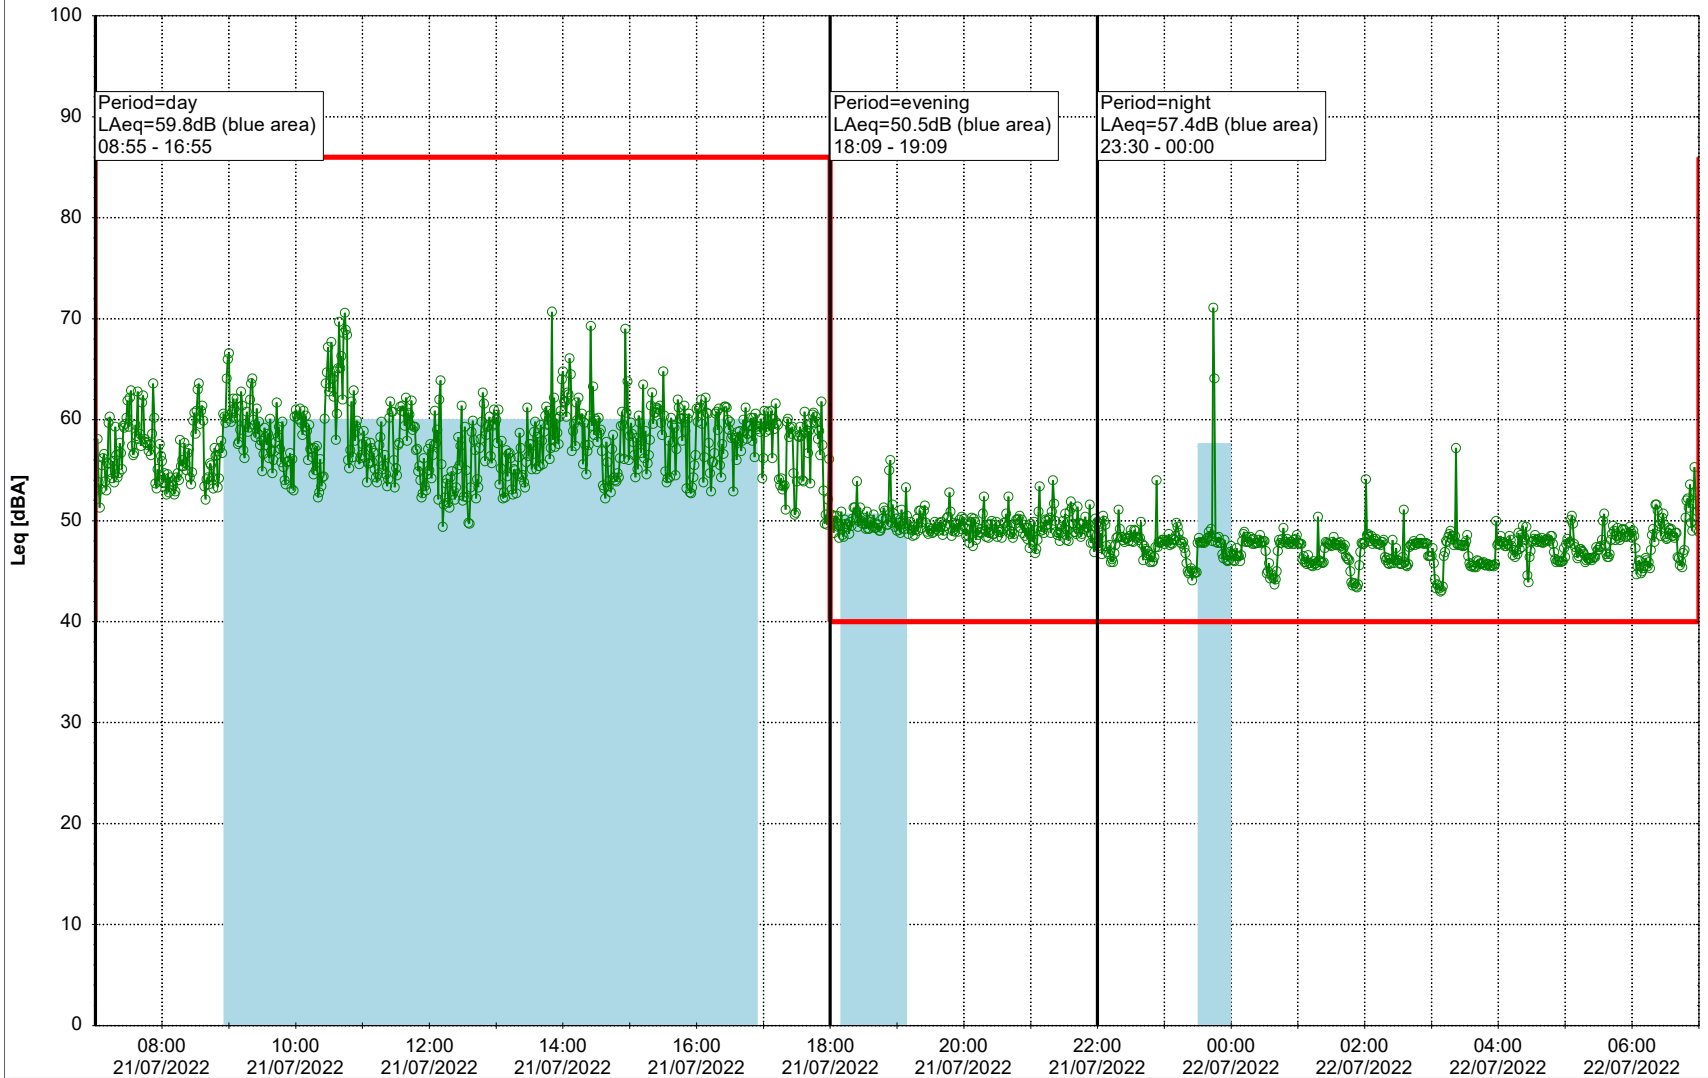

Noise Time Related Diagram

21/07/2022
22/07/2022

○○○○ MOP_NS01