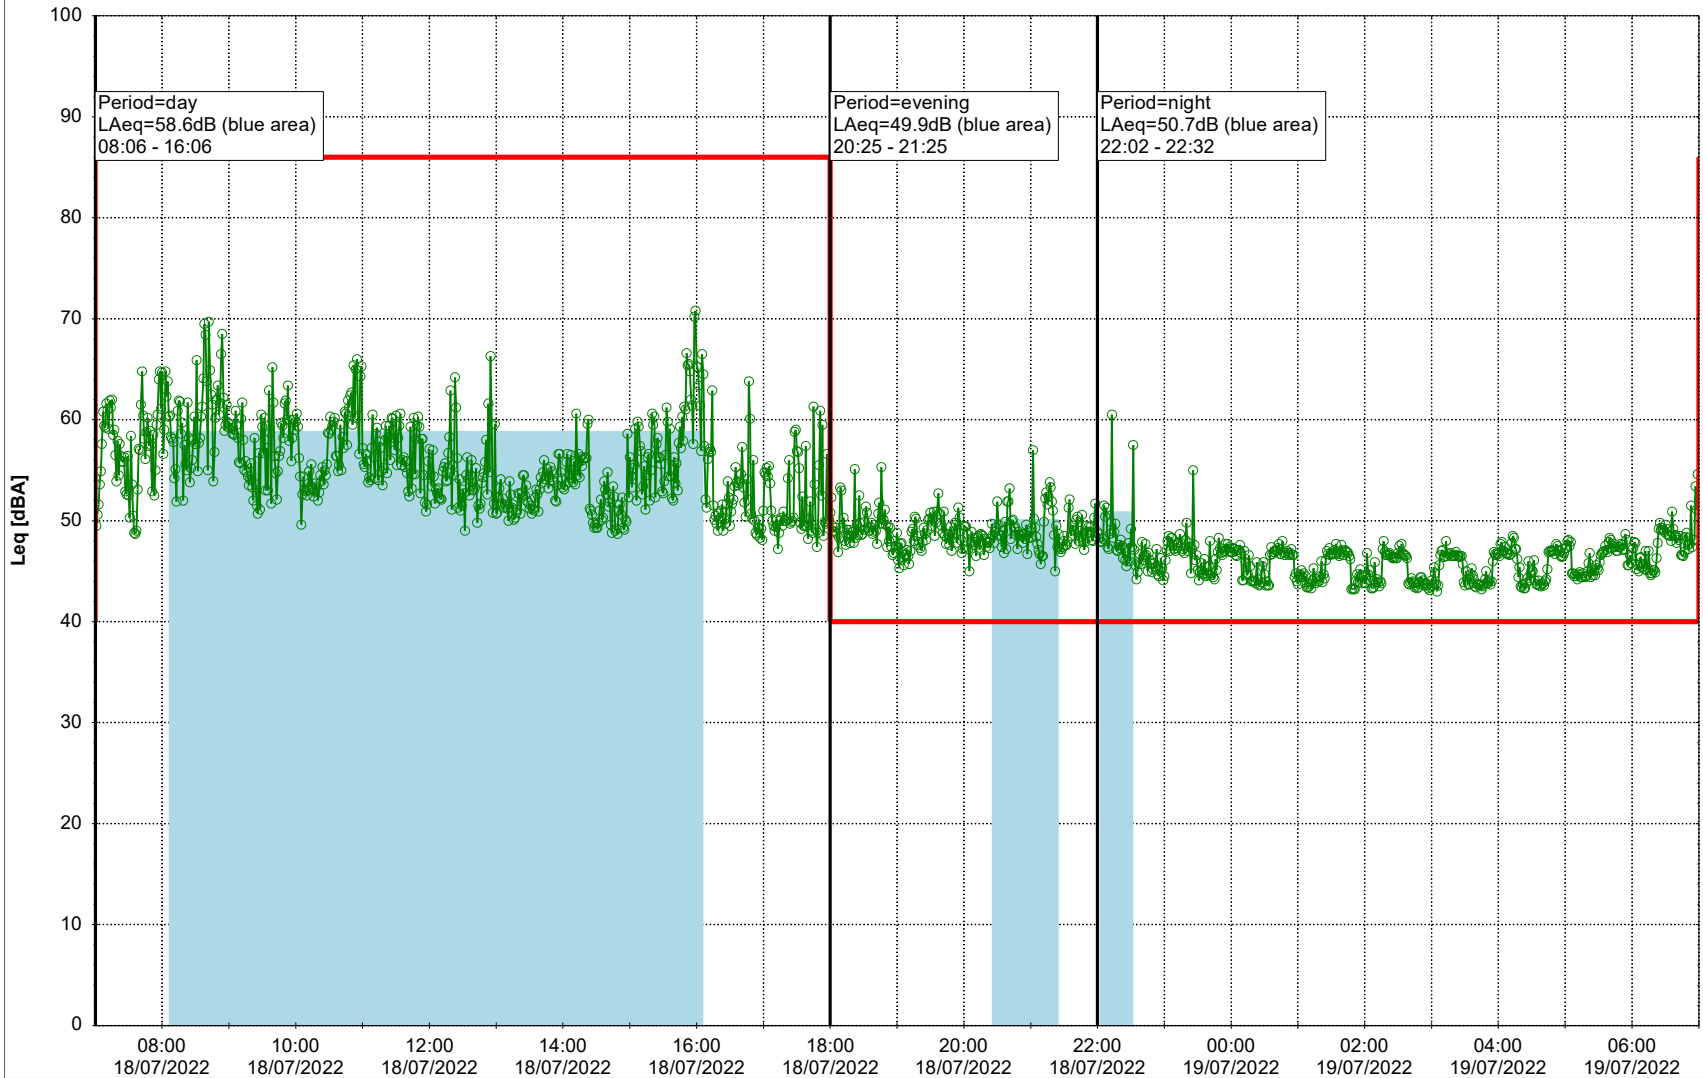

Noise Time Related Diagram

18/07/2022
19/07/2022

○○○○ MOP_NS01