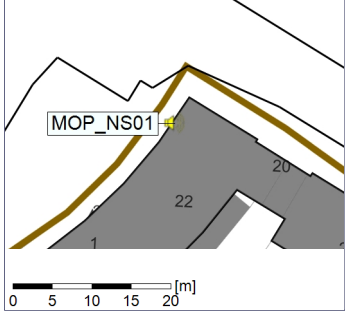

Remarks

...

Noise Time Related Diagram

20/07/2022
21/07/2022

○○○○ MOP_NS01

Project: Kronos Sydhavnen
Construction: Mozarts Plads
Location: N-V

Plan View

Remarks