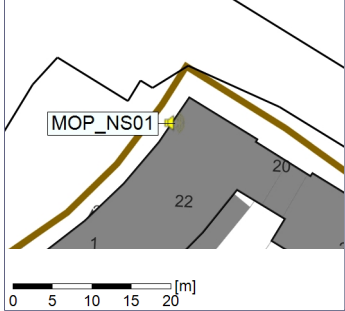

...

Noise Time Related Diagram

21/07/2022
22/07/2022

○○○○ MOP_NS01

Project: Kronos Sydhavnen
Construction: Mozarts Plads
Location: N-V

Plan View

Remarks

...