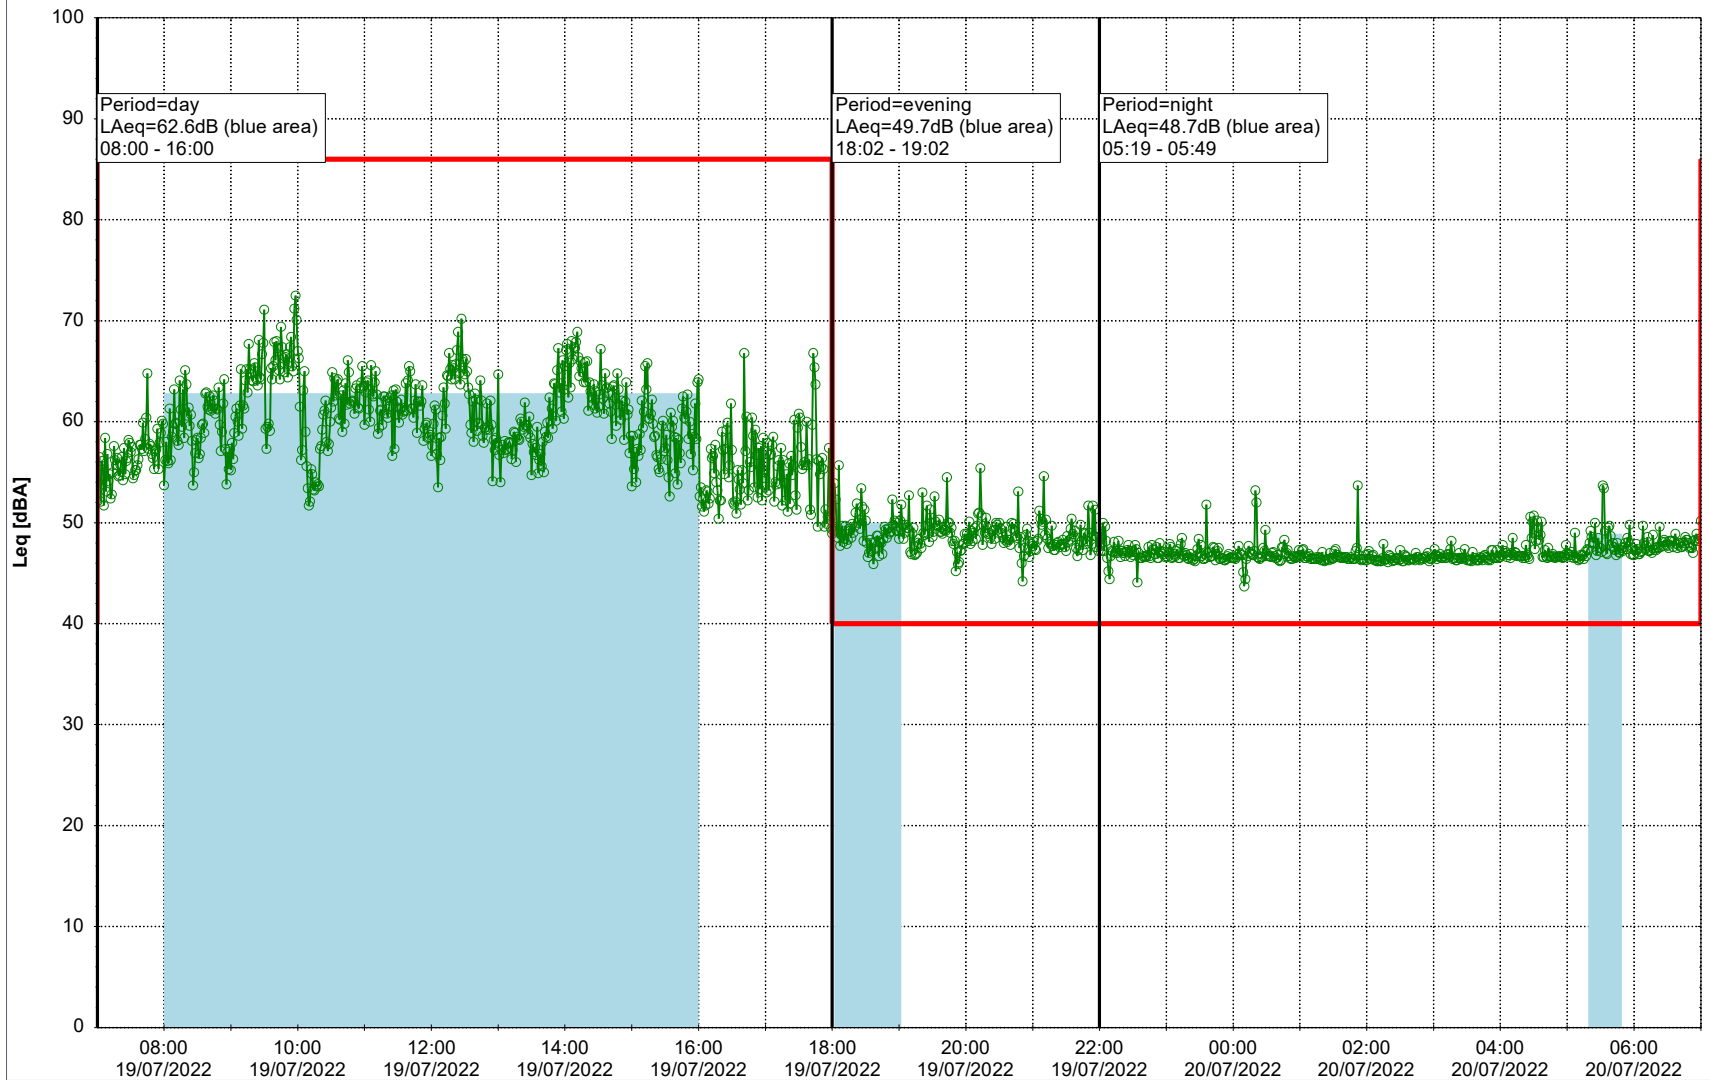

Plan View

Remarks

...

Noise Time Related Diagram

19/07/2022
20/07/2022

○○○○ MOP_NS01

Project: Kronos Sydhavnen
Construction: Mozarts Plads
Location: N-V

Plan View

Remarks

...

Noise Time Related Diagram

20/07/2022
21/07/2022

○○○○ MOP_NS01

Project: Kronos Sydhavnen
Construction: Mozarts Plads
Location: N-V

Plan View

Remarks