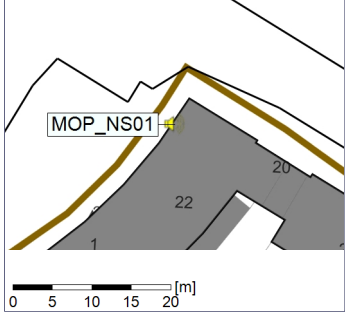

Plan View

Remarks

...

Noise Time Related Diagram

19/07/2022
20/07/2022

○○○○ MOP_NS01

Project: Kronos Sydhavnen
Construction: Mozarts Plads
Location: N-V

Plan View