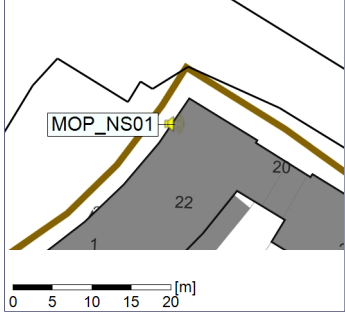

Noise Time Related Diagram

22/07/2022
23/07/2022

○○○○ MOP_NS01

Project: Kronos Sydhavnen
Construction: Mozarts Plads
Location: N-V

Plan View

Remarks

...

Noise Time Related Diagram