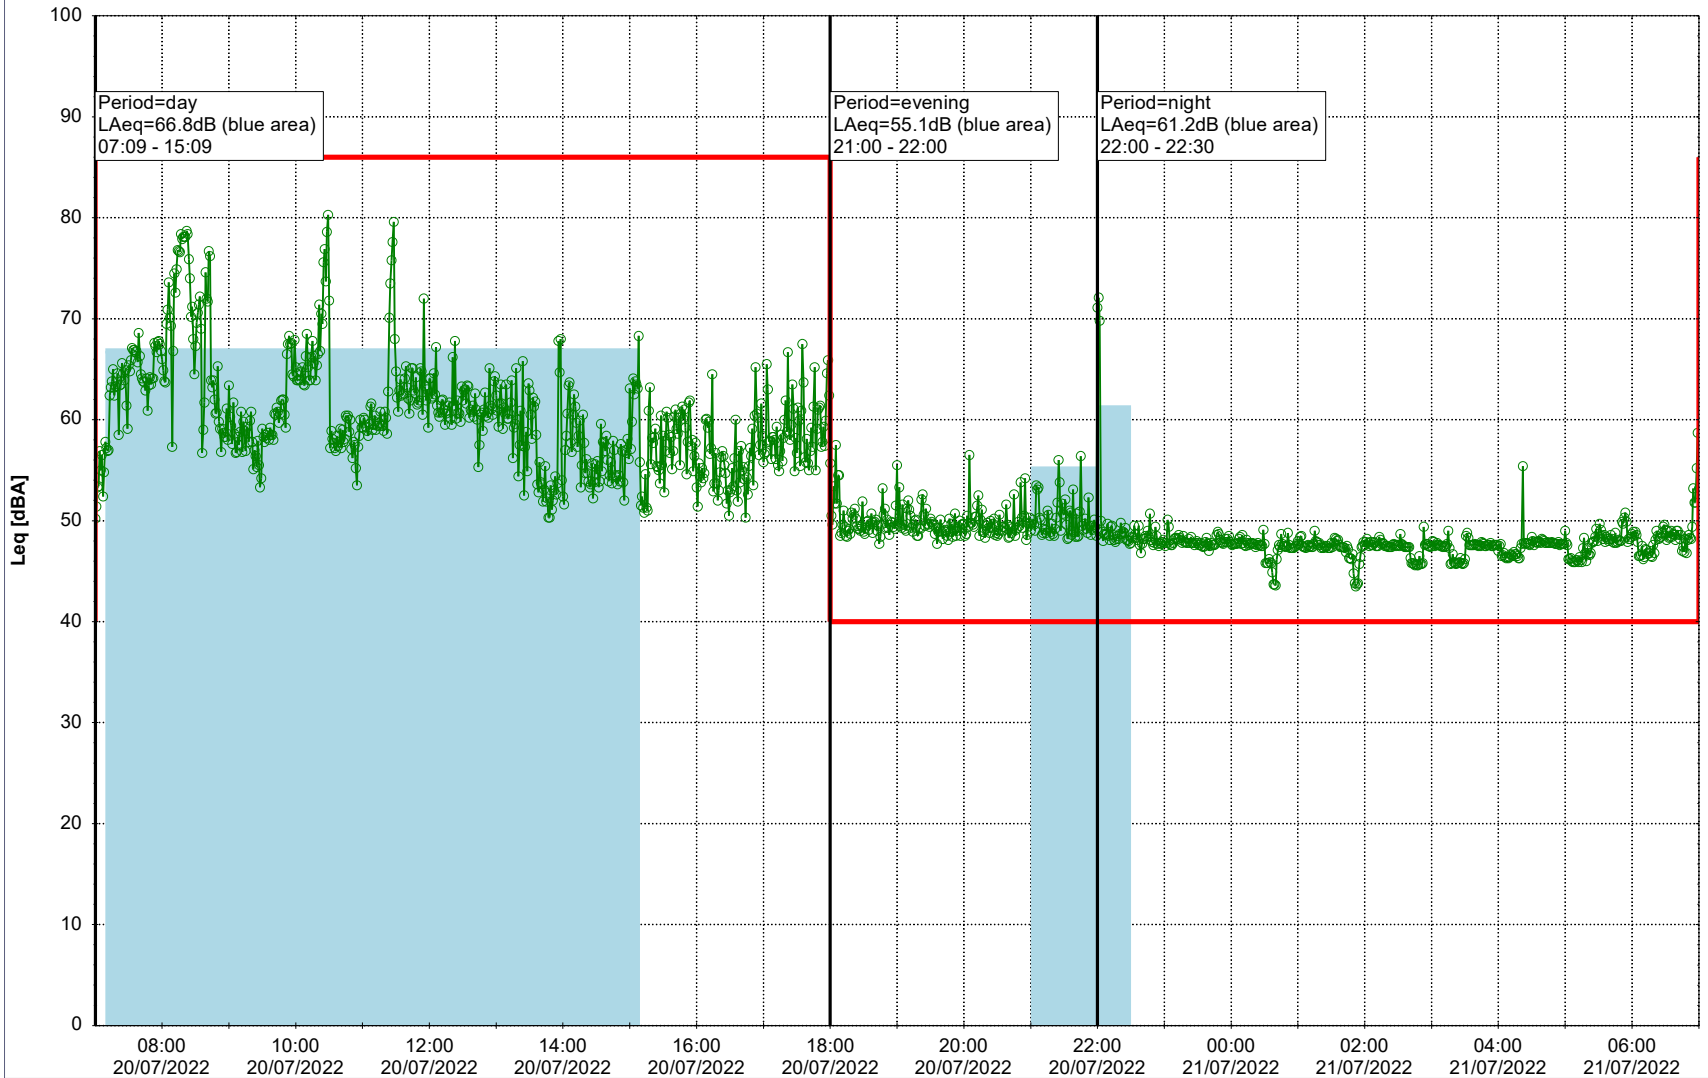

Plan View

Remarks

...

Noise Time Related Diagram

19/07/2022
20/07/2022

○○○○ MOP_NS01

Project: Kronos Sydhavnen
Construction: Mozarts Plads
Location: N-V

Plan View

Remarks

...

Noise Time Related Diagram

20/07/2022
21/07/2022

○○○○ MOP_NS01

Project: Kronos Sydhavnen
Construction: Mozarts Plads
Location: N-V

Plan View

Remarks