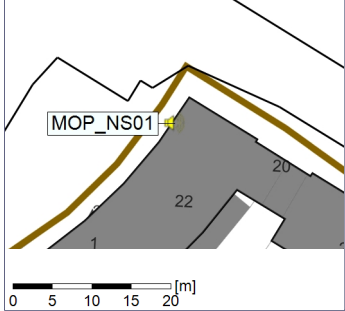

23/07/2022

24/07/2022

○○○○ MOP_NS01

Project: Kronos Sydhavnen
Construction: Mozarts Plads
Location: N-V

Plan View

Remarks

...

Noise Time Related Diagram