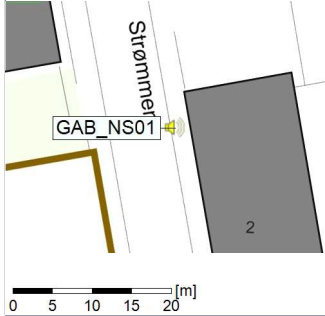

Project: Kronos Sydhavnen
Construction: Gåsebæk
Location: N-V

27/04/2022
28/04/2022

Plan View