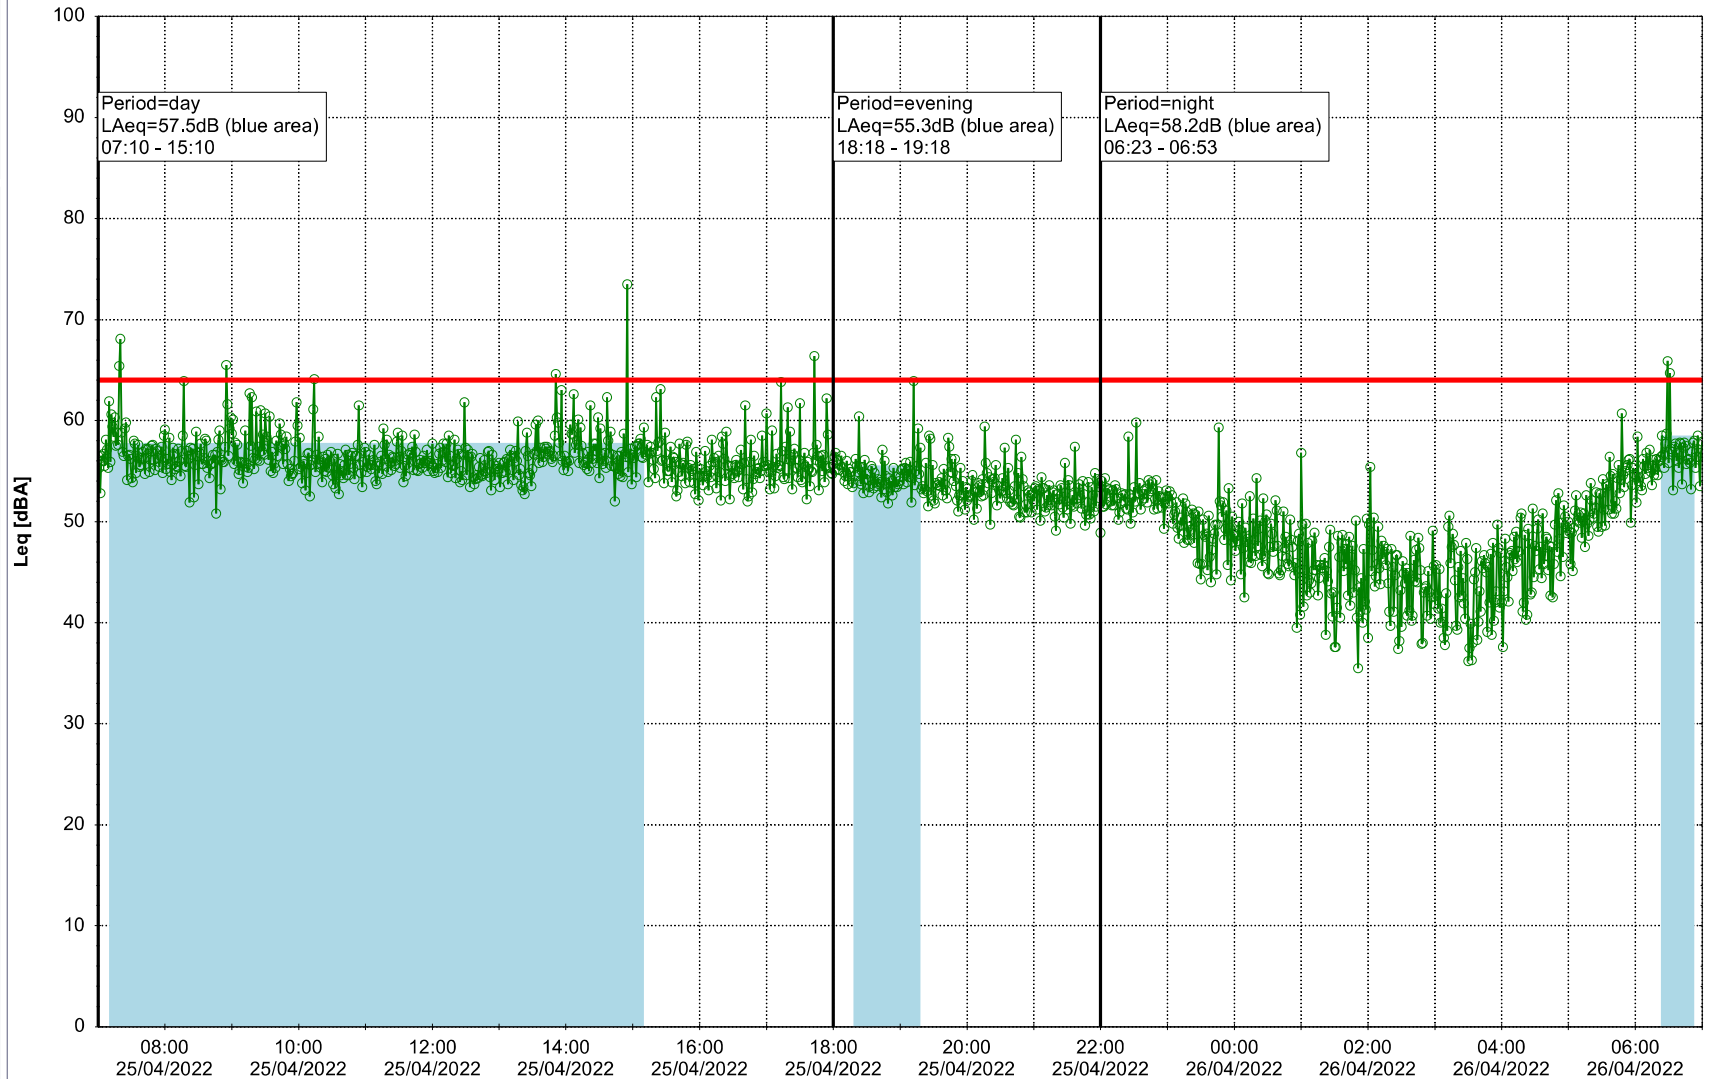

Project: Kronos Sydhavnen
Construction: Gåsebæk
Location: N-V

Plan View

Remarks

...

Noise Time Related Diagram

25/04/2022
26/04/2022

○○○ GAB_NS01

Project: Kronos Sydhavnen
Construction: Gåsebæk
Location: N-V

26/04/2022
27/04/2022

Plan View

Remarks

...

Noise Time Related Diagram

○○○ GAB_NS01

Project: Kronos Sydhavnen
Construction: Gåsebæk
Location: N-V

27/04/2022
28/04/2022

Plan View

Remarks

...

Noise Time Related Diagram

○○○ GAB_NS01

Project: Kronos Sydhavnen
Construction: Gåsebæk
Location: N-V

28/04/2022
29/04/2022

Plan View

...

Noise Time Related Diagram

○○○○ GAB_NS01

Project: Kronos Sydhavnen
Construction: Gåsebæk
Location: N-V

30/04/2022
01/05/2022

Plan View

Remarks

...