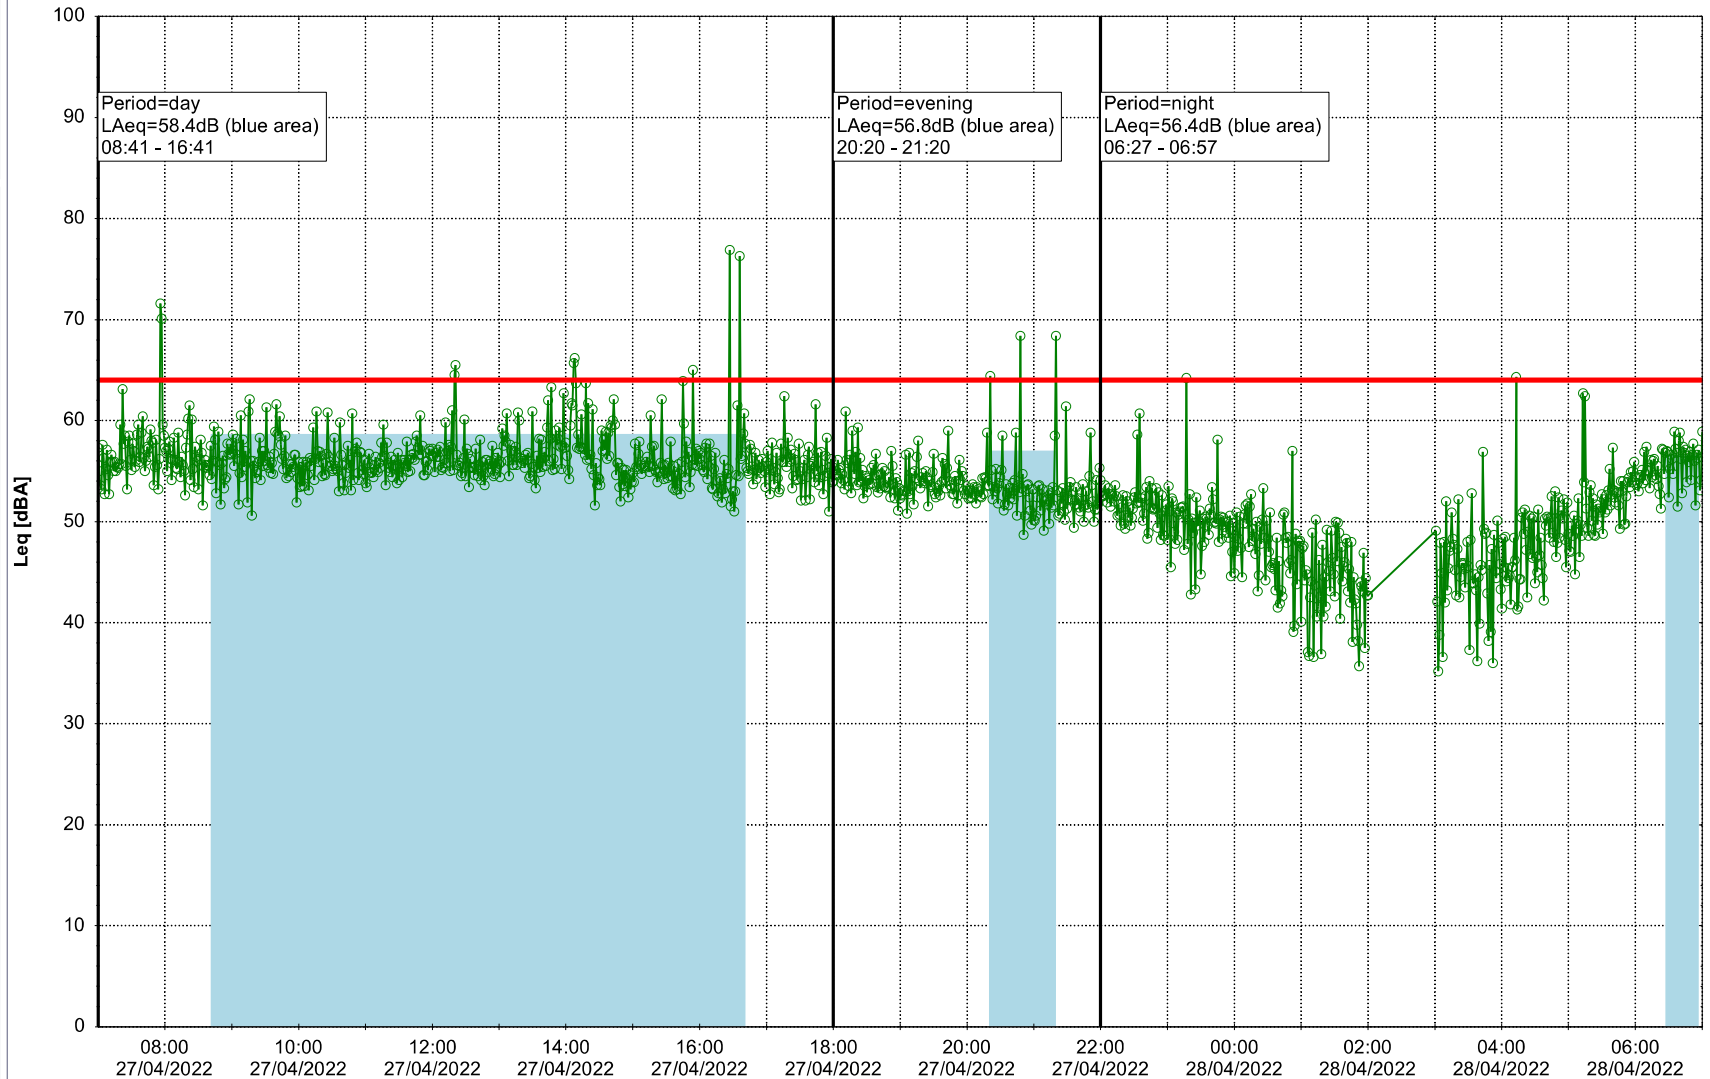

Plan View

Remarks

...

Noise Time Related Diagram

○○○ GAB_NS01

Project: Kronos Sydhavnen
Construction: Gåsebæk
Location: N-V

28/04/2022
29/04/2022

Plan View

Remarks

...

Noise Time Related Diagram

○○○ GAB_NS01

Project: Kronos Sydhavnen
Construction: Gåsebæk
Location: N-V

29/04/2022
30/04/2022

Plan View

Remarks

...

Noise Time Related Diagram

○○○○ GAB_NS01

Project: Kronos Sydhavnen
Construction: Gåsebæk
Location: N-V

30/04/2022
01/05/2022

Plan View

Remarks

...

Noise Time Related Diagram

○○○ GAB_NS01

Project: Kronos Sydhavnen
Construction: Gåsebæk
Location: N-V

01/05/2022
02/05/2022

Plan View

Remarks

...

Noise Time Related Diagram