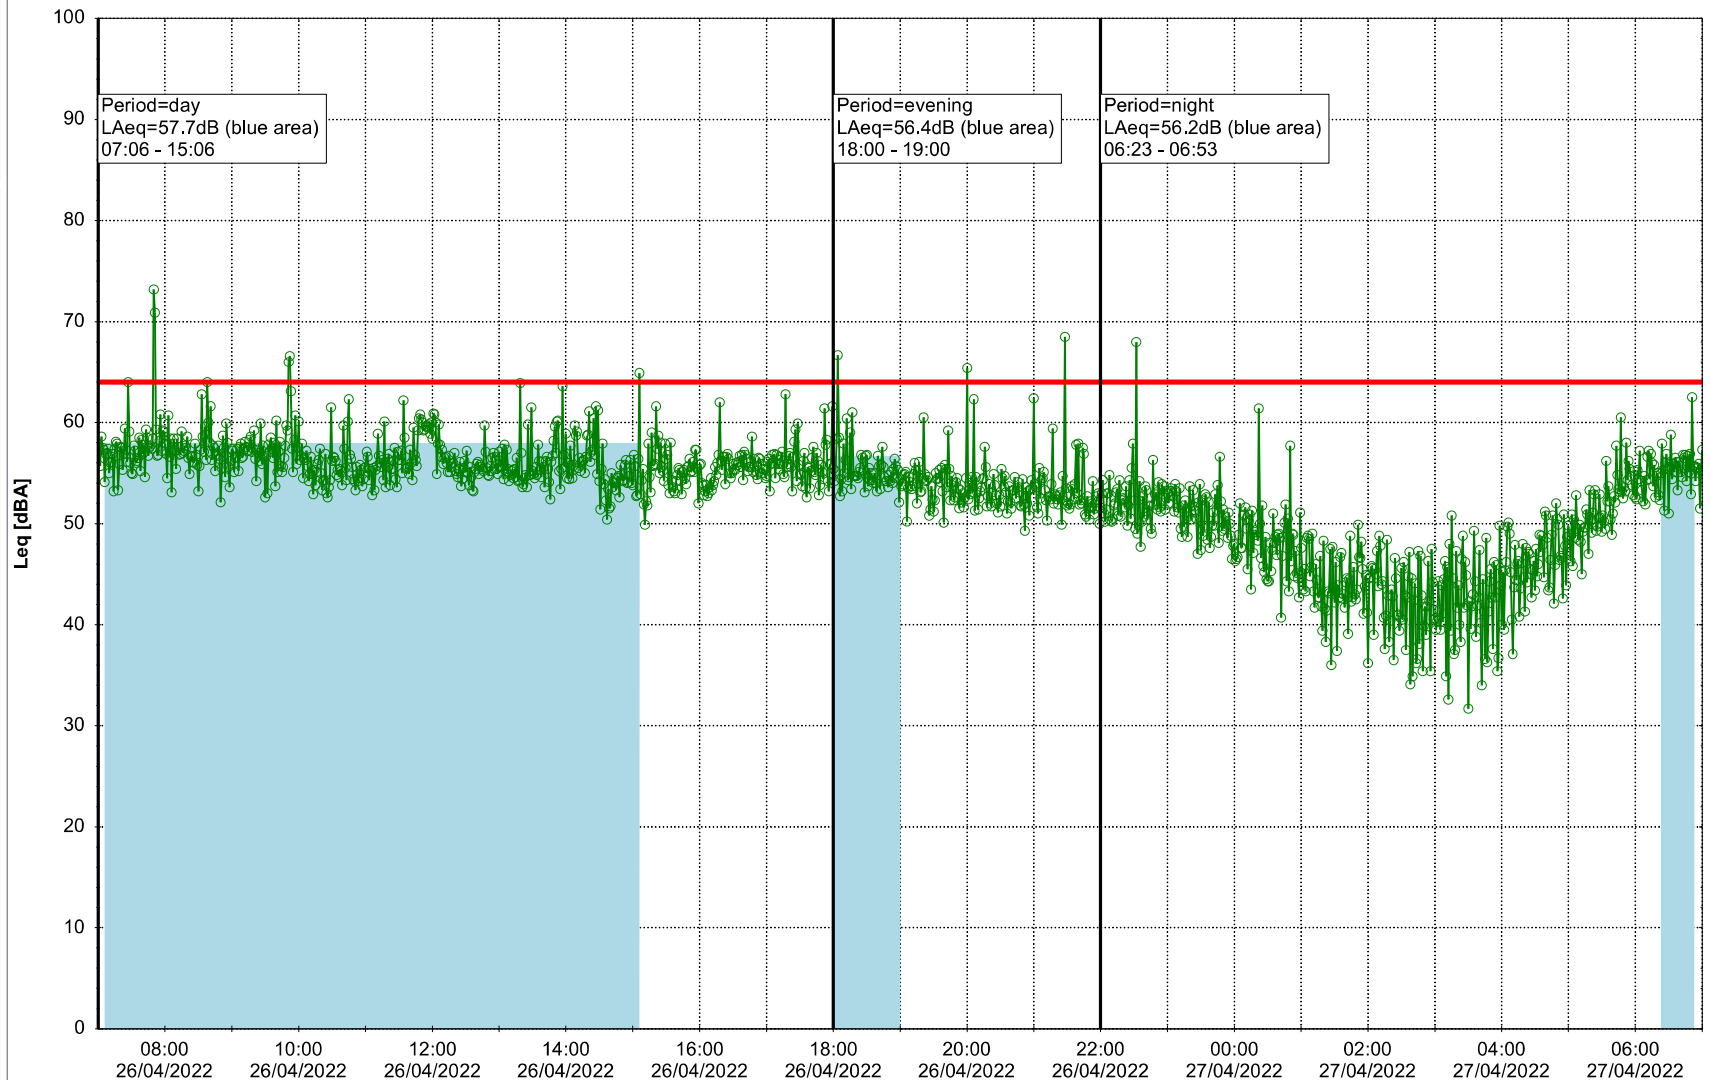

26/04/2022
27/04/2022

Plan View

Remarks

...

Noise Time Related Diagram

○○○ GAB_NS01

Project: Kronos Sydhavnen
Construction: Gåsebæk
Location: N-V

27/04/2022
28/04/2022

Plan View

Remarks

...

Noise Time Related Diagram

○○○ GAB_NS01

Project: Kronos Sydhavnen
Construction: Gåsebæk
Location: N-V

28/04/2022
29/04/2022

Plan View

Remarks

...

Noise Time Related Diagram

○○○ GAB_NS01

Project: Kronos Sydhavnen
Construction: Gåsebæk
Location: N-V

29/04/2022
30/04/2022

Plan View

Remarks

...

Noise Time Related Diagram

○○○○ GAB_NS01

Project: Kronos Sydhavnen
Construction: Gåsebæk
Location: N-V

30/04/2022
01/05/2022

Plan View

Remarks

...