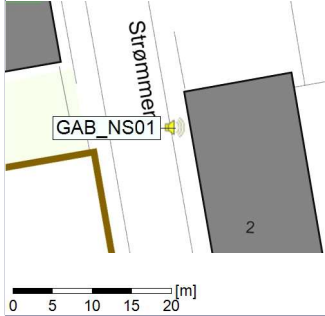

Project: Kronos Sydhavnen
Construction: Gåsebæk
Location: N-V

Plan View

Remarks

...

Noise Time Related Diagram

25/04/2022
26/04/2022

○○○ GAB_NS01

Project: Kronos Sydhavnen
Construction: Gåsebæk
Location: N-V