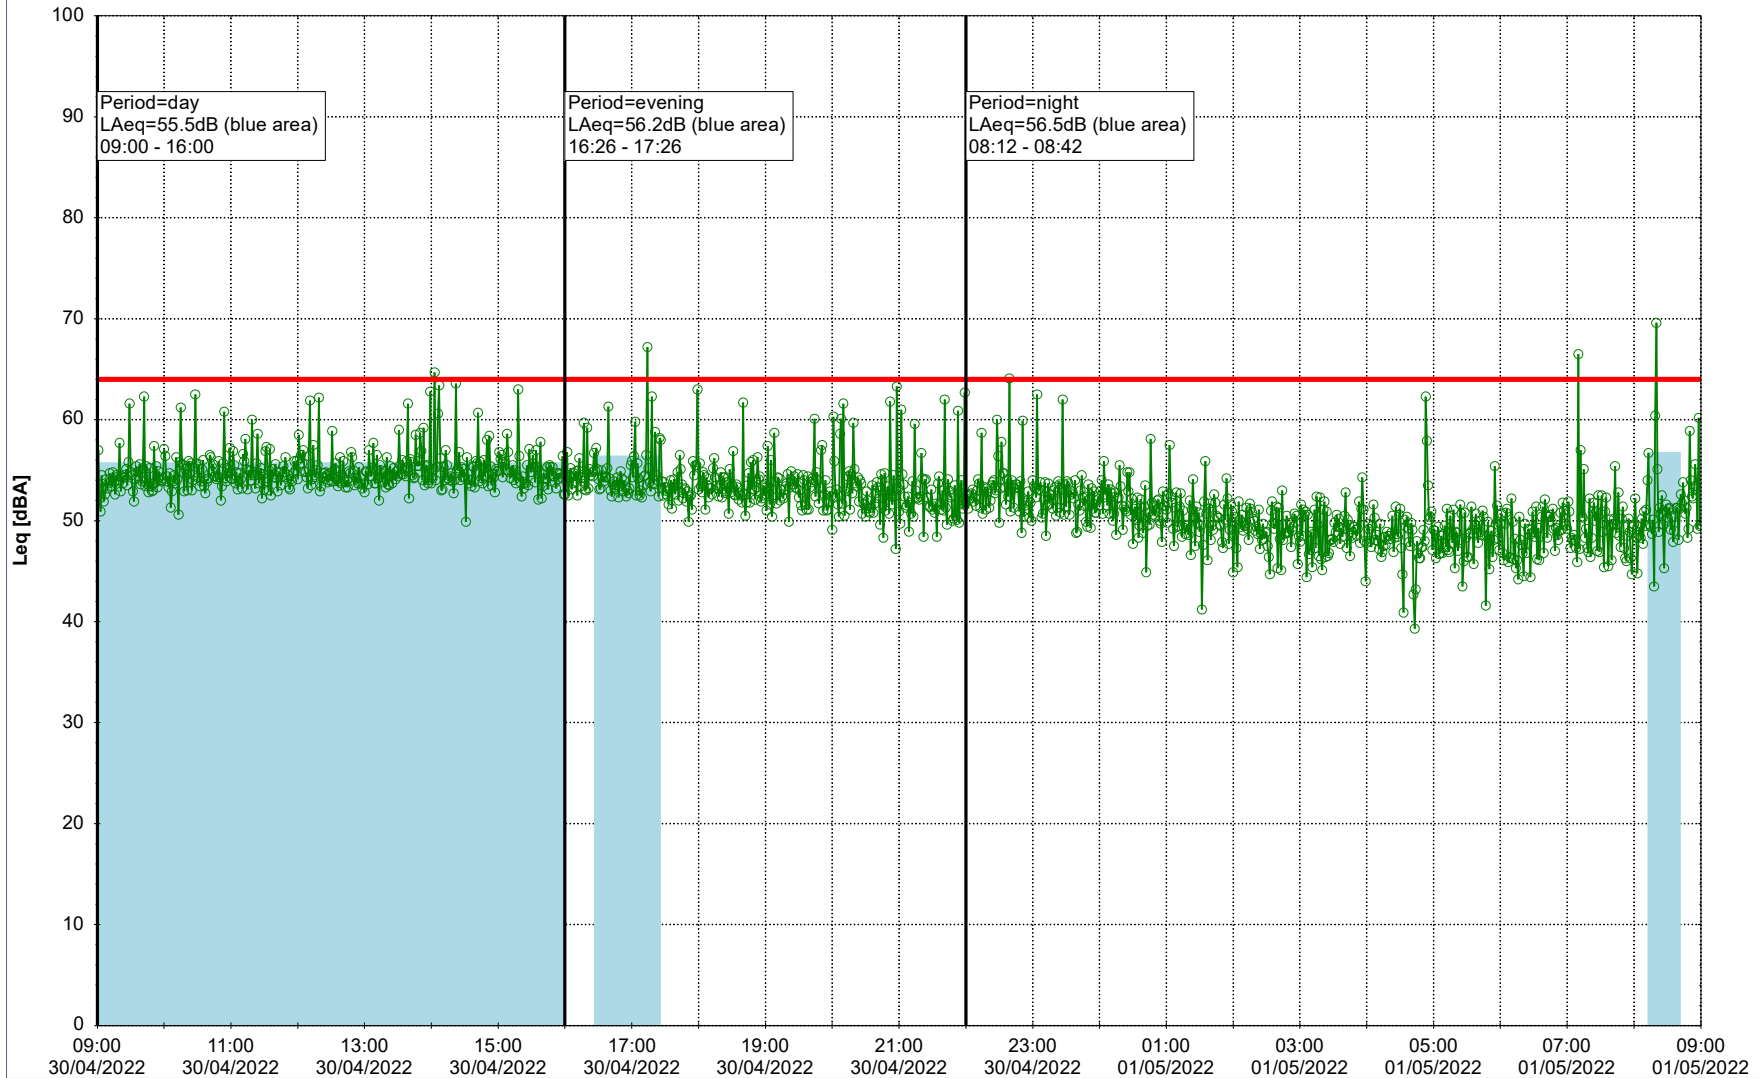

...

Noise Time Related Diagram

○○○○ GAB_NS01

Project: Kronos Sydhavnen
Construction: Gåsebæk
Location: N-V

30/04/2022
01/05/2022

Plan View

Remarks

...

Noise Time Related Diagram

○○○ GAB_NS01

Project: Kronos Sydhavnen
Construction: Gåsebæk
Location: N-V

01/05/2022
02/05/2022

Plan View

Remarks

...

Noise Time Related Diagram