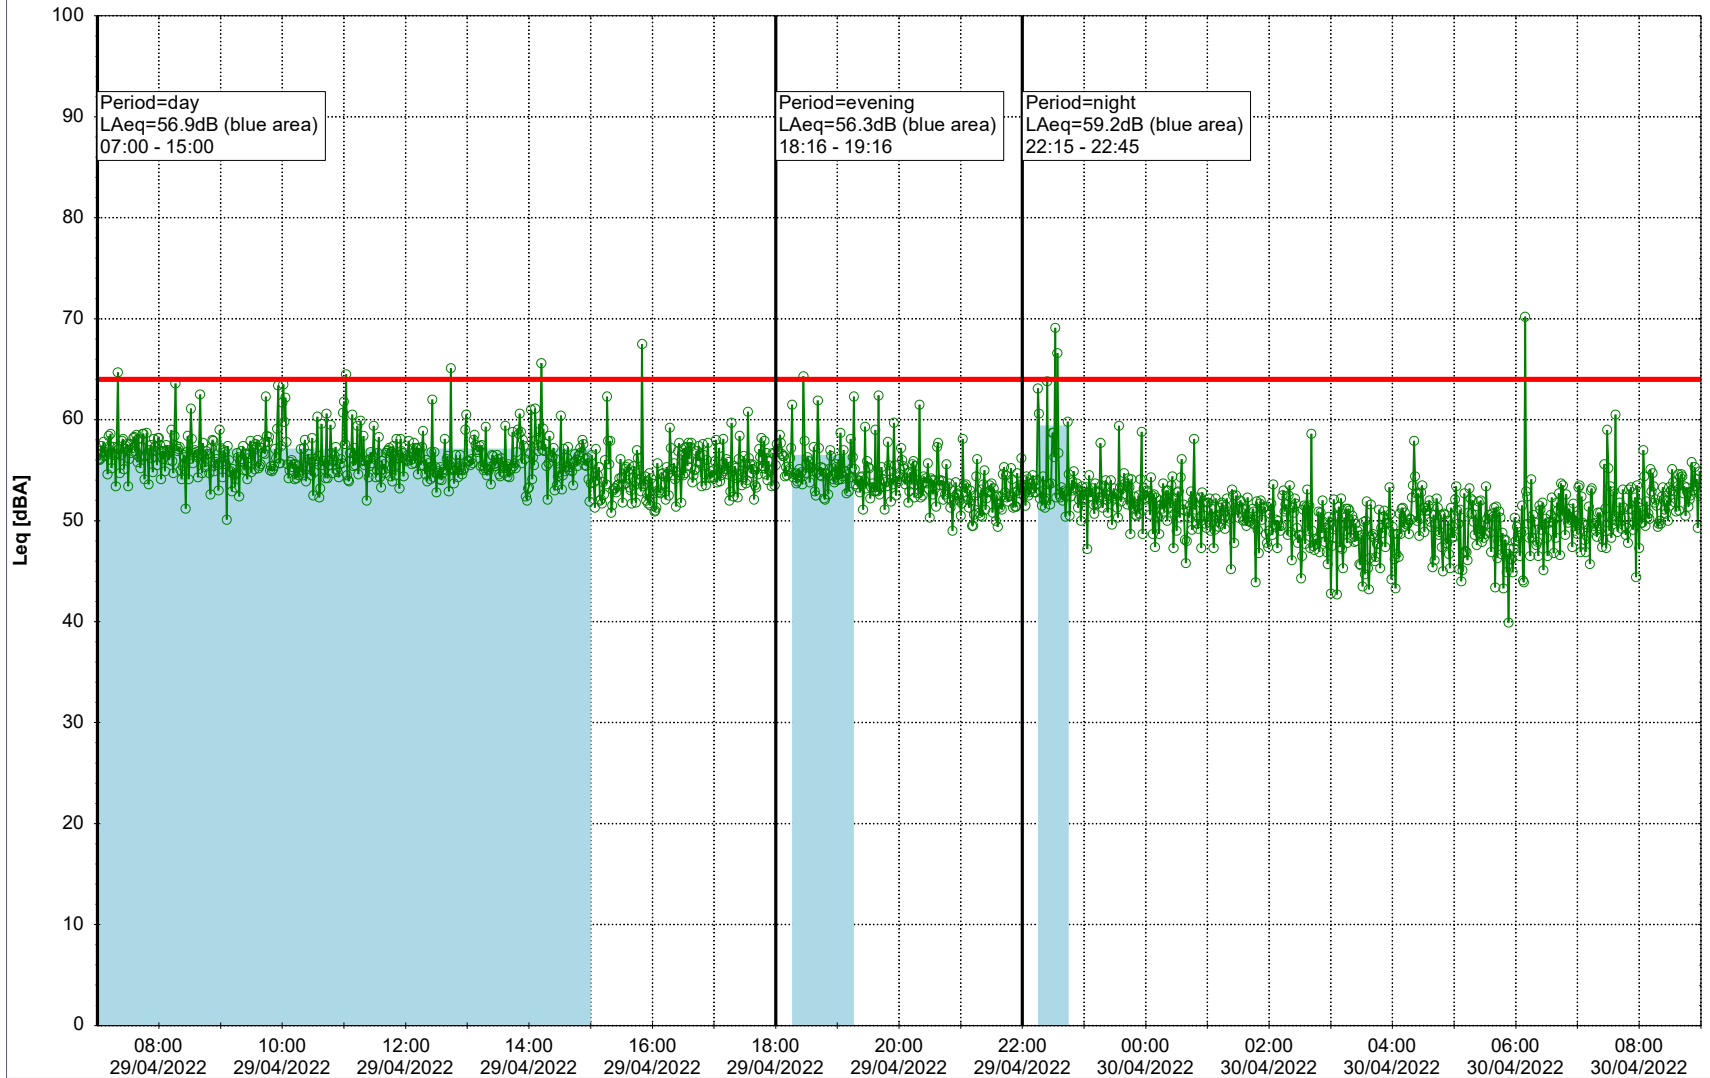

Remarks

...

Noise Time Related Diagram

○○○ GAB_NS01

Project: Kronos Sydhavnen
Construction: Gåsebæk
Location: N-V

29/04/2022
30/04/2022

Plan View

Remarks

...

Noise Time Related Diagram

○○○○ GAB_NS01

Project: Kronos Sydhavnen
Construction: Gåsebæk
Location: N-V

30/04/2022
01/05/2022

Plan View

Remarks

...

Noise Time Related Diagram

○○○ GAB_NS01

Project: Kronos Sydhavnen
Construction: Gåsebæk
Location: N-V

01/05/2022
02/05/2022

Plan View

Remarks

...

Noise Time Related Diagram