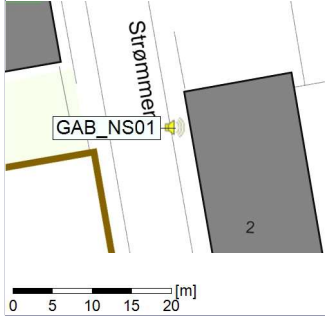

Plan View

Remarks

...

Noise Time Related Diagram

○○○ GAB_NS01

Project: Kronos Sydhavnen
Construction: Gåsebæk
Location: N-V

28/04/2022
29/04/2022

Plan View