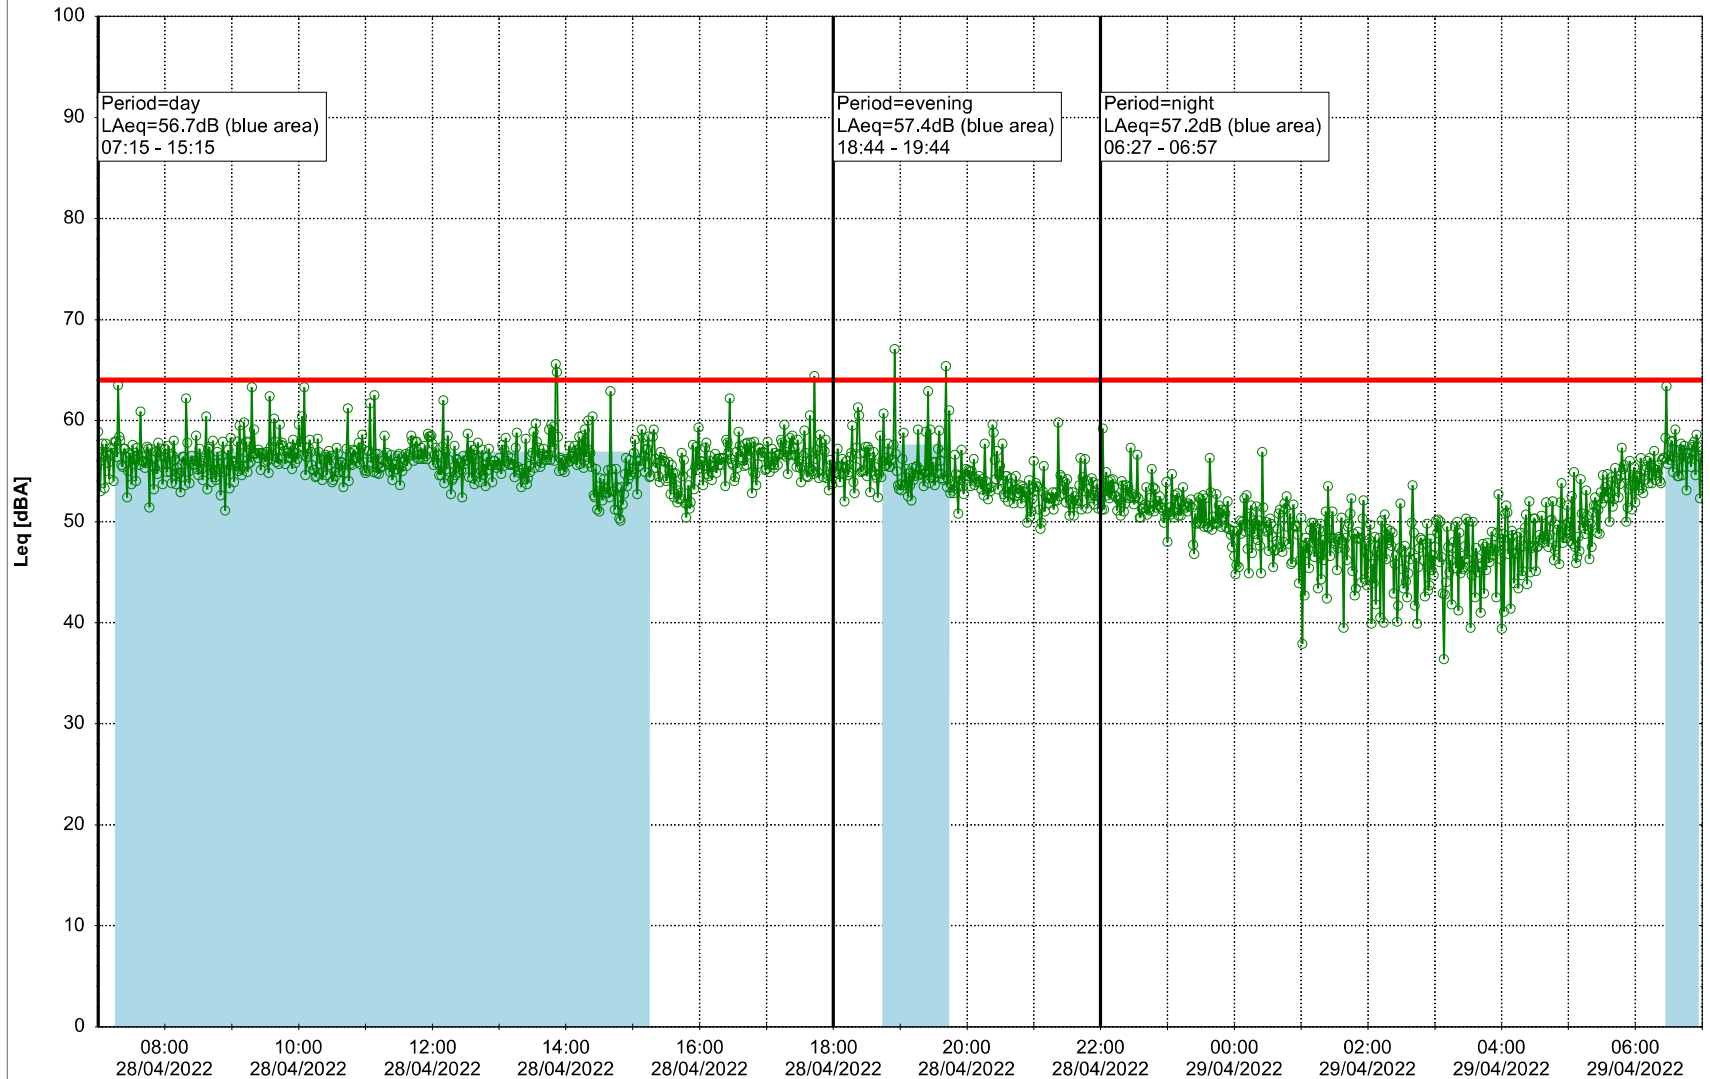

Plan View

Remarks

...

Noise Time Related Diagram

○○○ GAB_NS01

Project: Kronos Sydhavnen
Construction: Gåsebæk
Location: N-V

28/04/2022
29/04/2022

Plan View

Remarks

...

Noise Time Related Diagram

○○○ GAB_NS01

Project: Kronos Sydhavnen
Construction: Gåsebæk
Location: N-V

29/04/2022
30/04/2022

Plan View

Remarks

...

Noise Time Related Diagram

○○○○ GAB_NS01

Project: Kronos Sydhavnen
Construction: Gåsebæk
Location: N-V

30/04/2022
01/05/2022

Plan View

Remarks

...

Noise Time Related Diagram

○○○ GAB_NS01

Project: Kronos Sydhavnen
Construction: Gåsebæk
Location: N-V

01/05/2022
02/05/2022

Plan View

Remarks

...

Noise Time Related Diagram