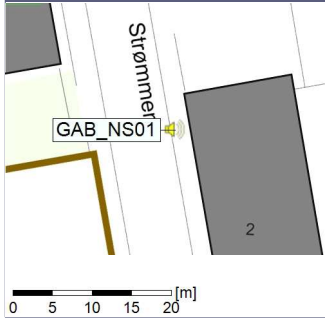

Project: Kronos Sydhavnen
Construction: Gåsebæk
Location: N-V

26/04/2022
27/04/2022

Plan View