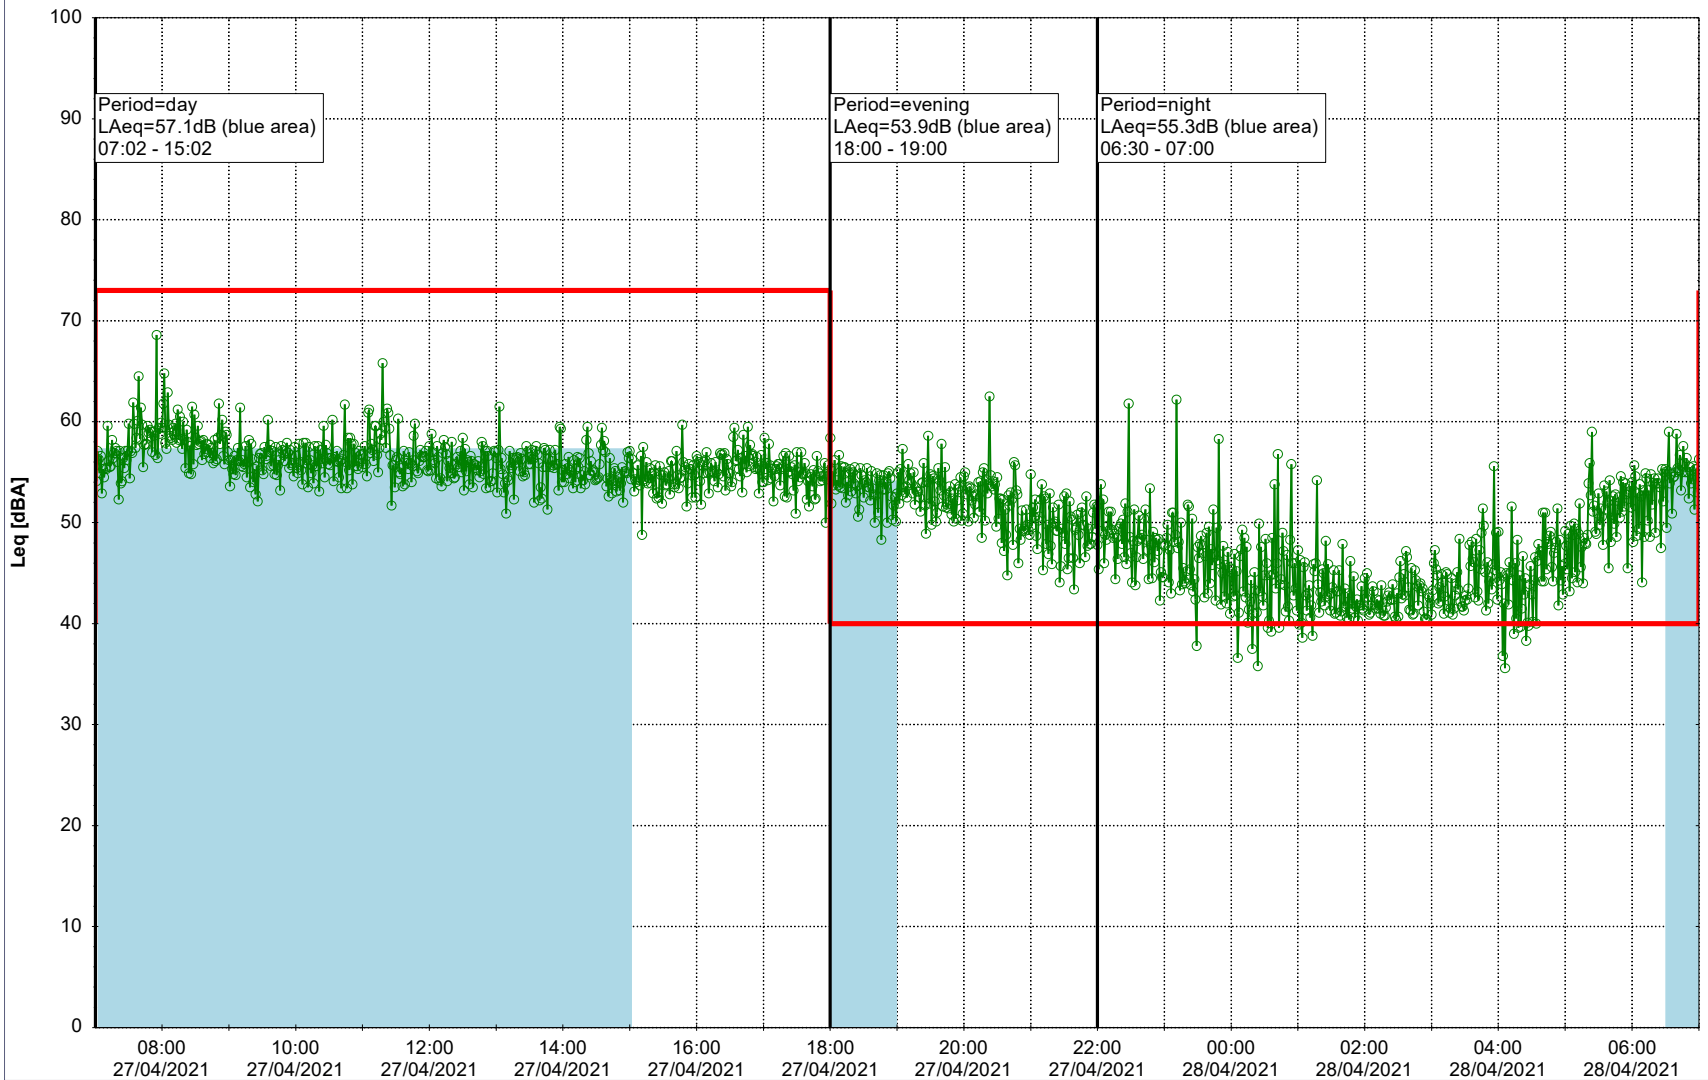

Plan View

Remarks

...

Noise Time Related Diagram

27/04/2021
28/04/2021

○ ○ ○ ○ HOL_NS01

Project: Kronos Sydhavnen
Construction: Havneholmen
Location: N-V

28/04/2021
29/04/2021

Plan View

Remarks

...

Noise Time Related Diagram

○ ○ ○ ○ HOL_NS01

Project: Kronos Sydhavnen
Construction: Havneholmen
Location: N-V

Plan View

Remarks

...

Noise Time Related Diagram

29/04/2021
30/04/2021

○ ○ ○ ○ HOL_NS01

Project: Kronos Sydhavnen
Construction: Havneholmen
Location: N-V

30/04/2021
01/05/2021

Plan View

Remarks

...

Noise Time Related Diagram

○ ○ ○ ○ HOL_NS01

Project: Kronos Sydhavnen
Construction: Havneholmen
Location: N-V

Plan View

Remarks

...

Noise Time Related Diagram