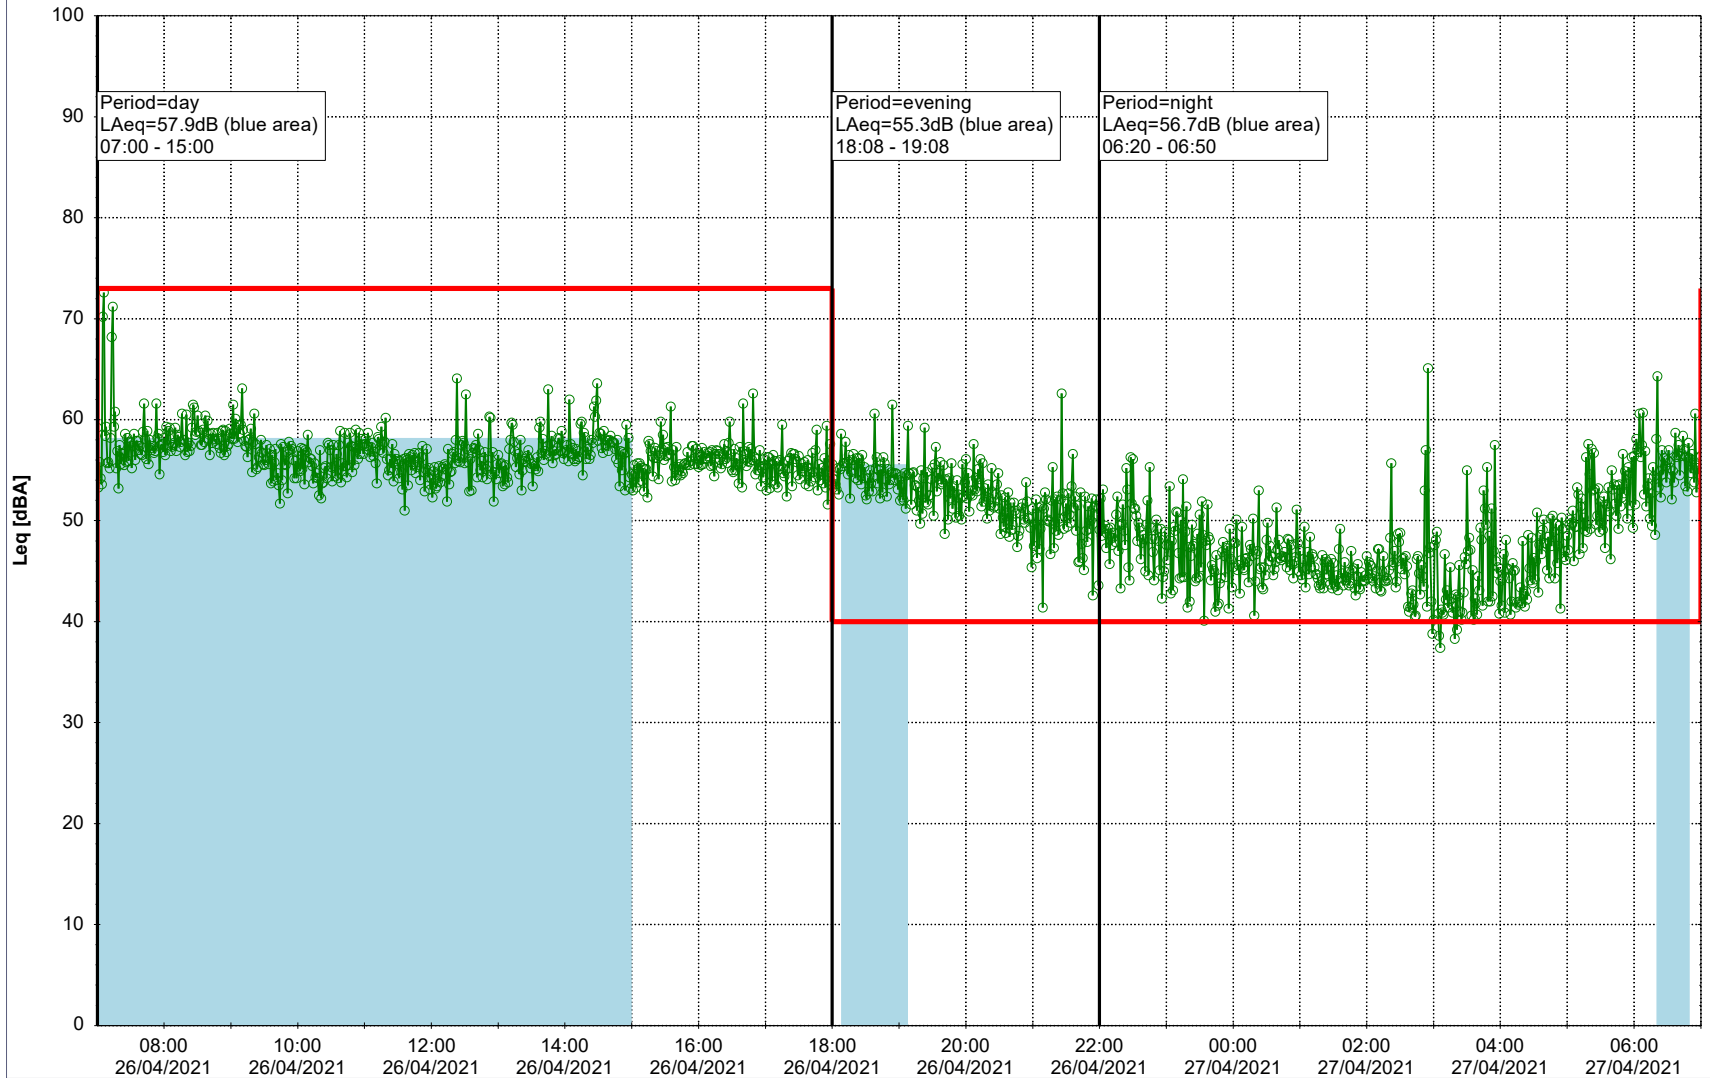

Noise Time Related Diagram

○ ○ ○ ○ HOL_NS01