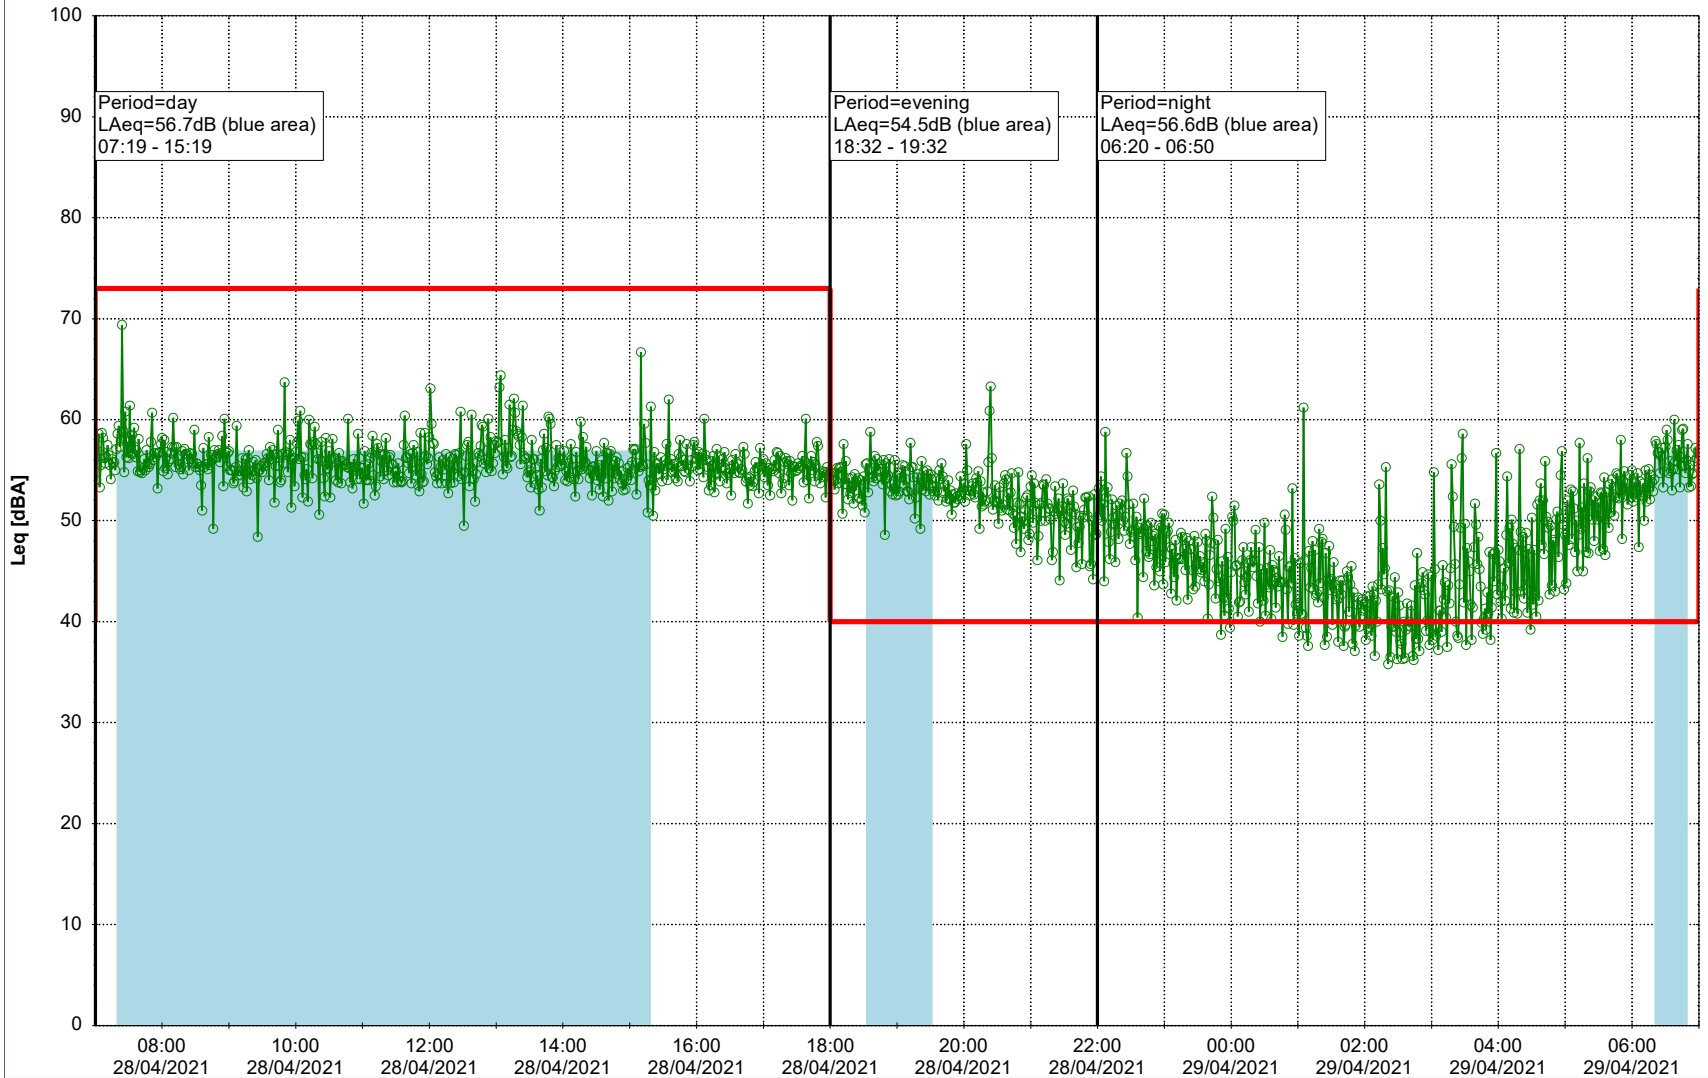

Plan View

Remarks

...

Noise Time Related Diagram

○ ○ ○ ○ HOL_NS01

Project: Kronos Sydhavnen
Construction: Havneholmen
Location: N-V

Plan View

Remarks

...

Noise Time Related Diagram

29/04/2021
30/04/2021

○ ○ ○ ○ HOL_NS01

Project: Kronos Sydhavnen
Construction: Havneholmen
Location: N-V

30/04/2021
01/05/2021

Plan View

Remarks

...

Noise Time Related Diagram

○ ○ ○ ○ HOL_NS01

Project: Kronos Sydhavnen
Construction: Havneholmen
Location: N-V

Plan View

Remarks

...

Noise Time Related Diagram