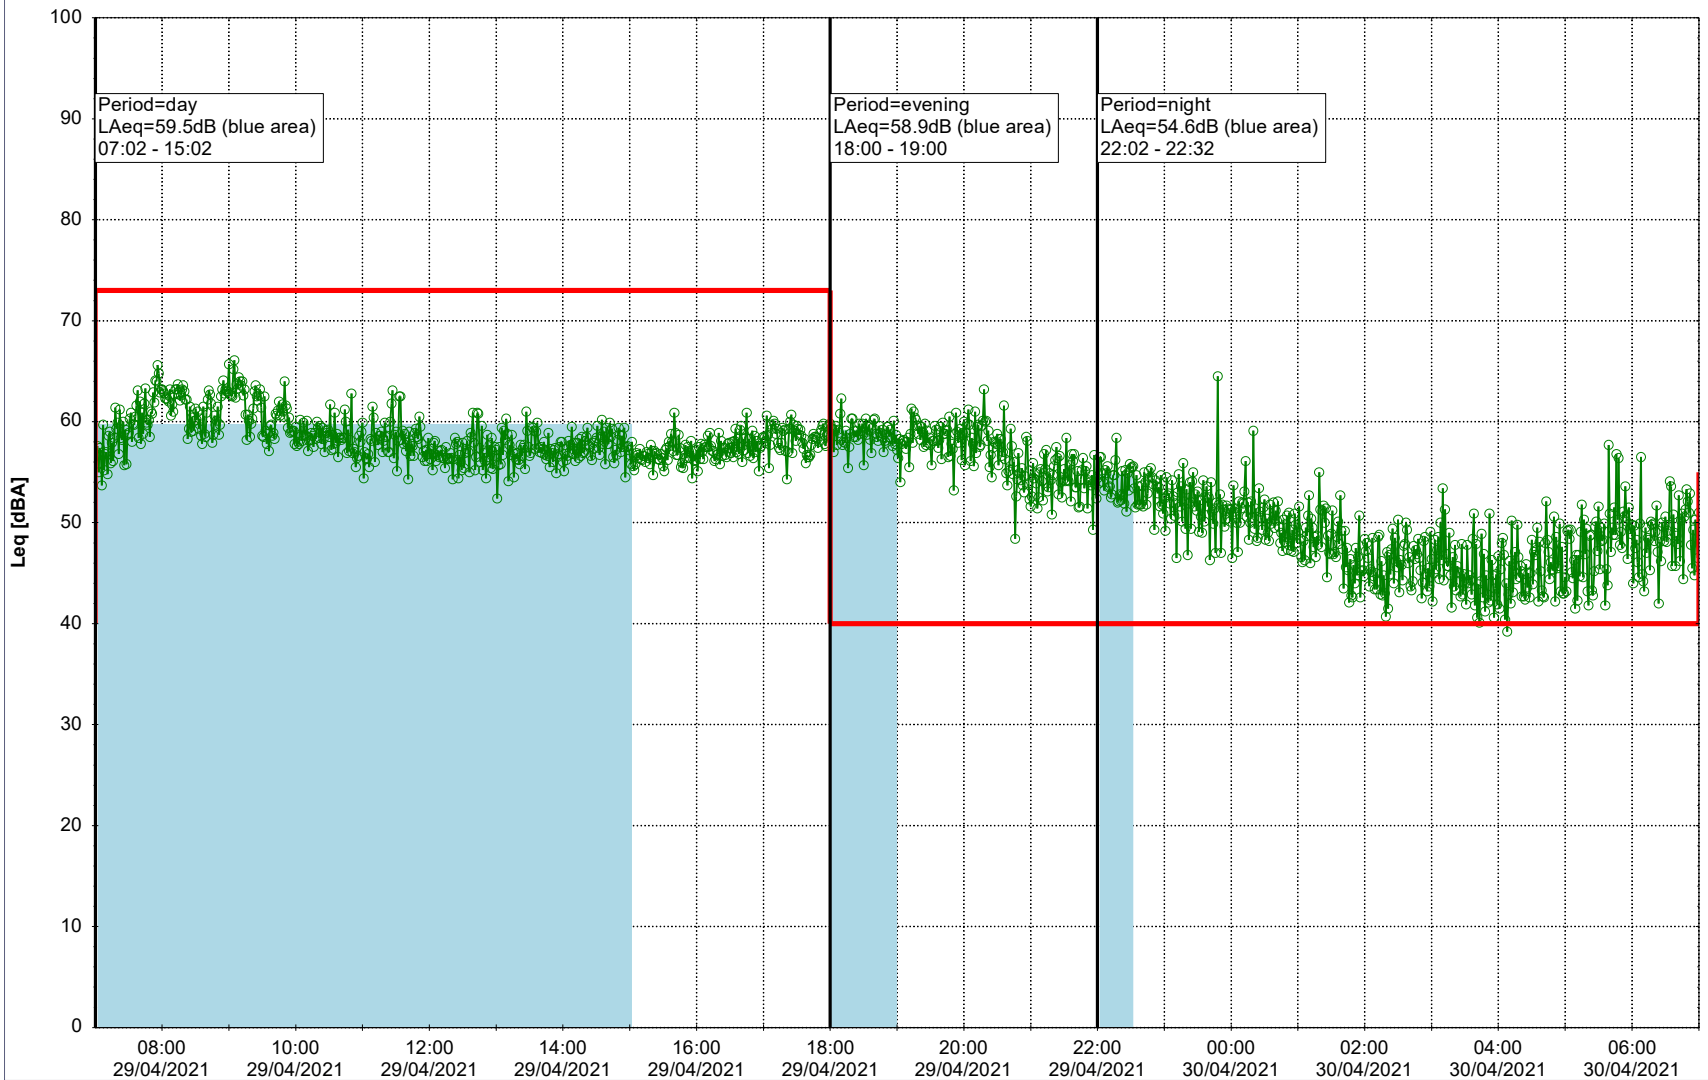

Plan View

Remarks

...

Noise Time Related Diagram

○ ○ ○ ○ HOL_NS01

Project: Kronos Sydhavnen
Construction: Havneholmen
Location: N-V

Plan View

Remarks

...

Noise Time Related Diagram

29/04/2021
30/04/2021

○ ○ ○ ○ HOL_NS01

Project: Kronos Sydhavnen
Construction: Havneholmen
Location: N-V

30/04/2021
01/05/2021

Plan View

Remarks

...

Noise Time Related Diagram

○ ○ ○ ○ HOL_NS01

Project: Kronos Sydhavnen
Construction: Havneholmen
Location: N-V

Plan View

Remarks

...

Noise Time Related Diagram