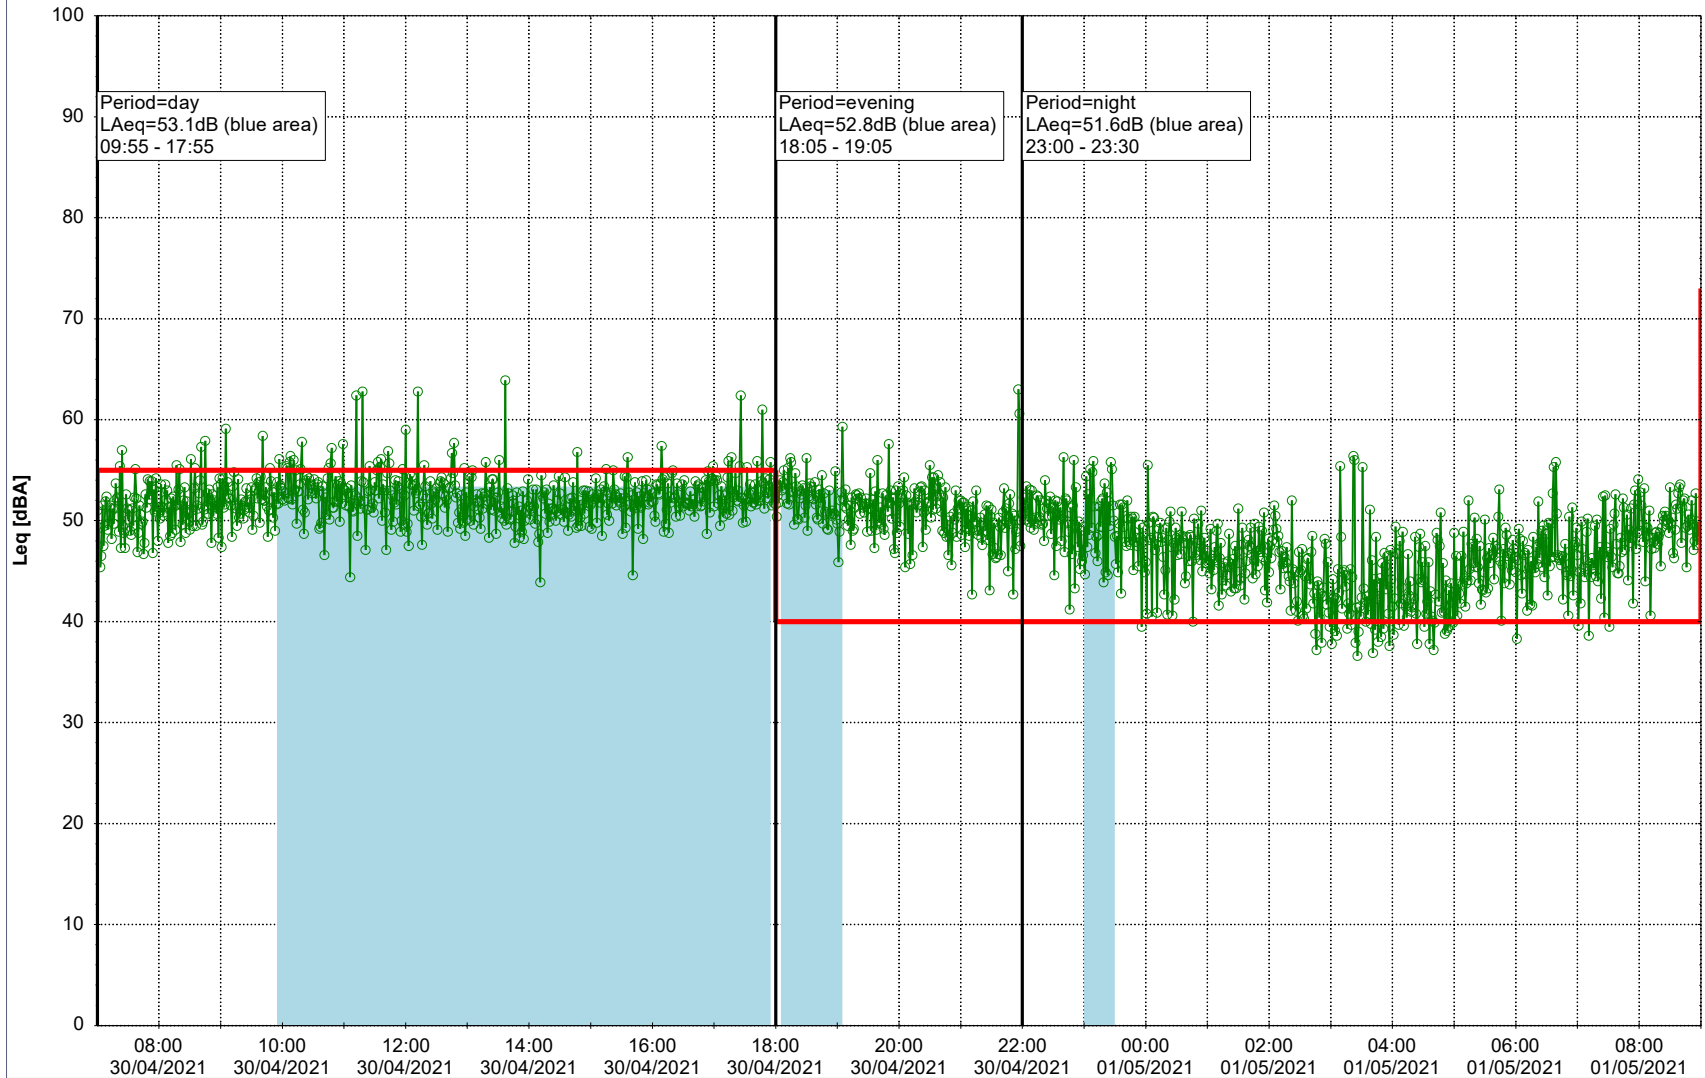

...

Noise Time Related Diagram

29/04/2021
30/04/2021

○ ○ ○ ○ HOL_NS01

Project: Kronos Sydhavnen
Construction: Havneholmen
Location: N-V

30/04/2021
01/05/2021

Plan View

Remarks

...

Noise Time Related Diagram

○ ○ ○ ○ HOL_NS01

Project: Kronos Sydhavnen
Construction: Havneholmen
Location: N-V

Plan View

Remarks

...

Noise Time Related Diagram