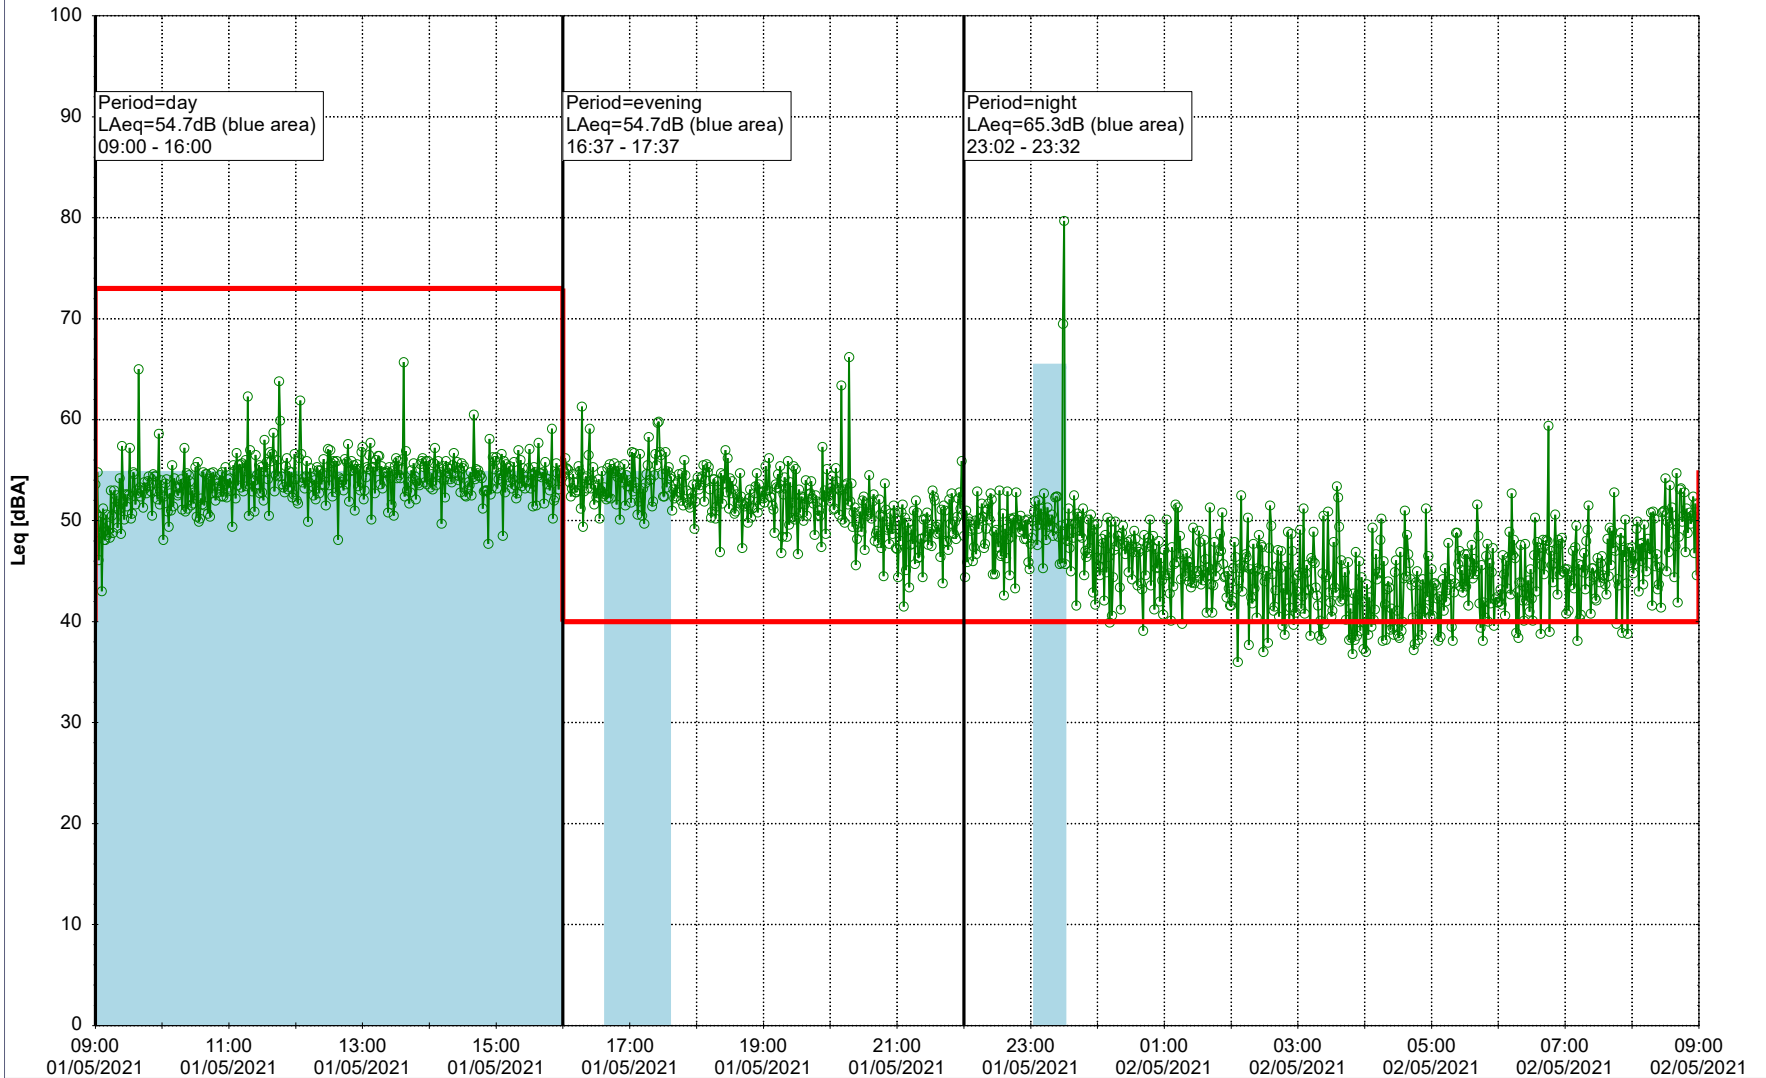

...

Noise Time Related Diagram

○ ○ ○ ○ HOL_NS01

Project: Kronos Sydhavnen
Construction: Havneholmen
Location: N-V

Plan View

Remarks

...

Noise Time Related Diagram

01/05/2021
02/05/2021

○ ○ ○ ○ HOL_NS01

Project: Kronos Sydhavnen
Construction: Havneholmen
Location: N-V

Plan View

Remarks

...

Noise Time Related Diagram

02/05/2021
03/05/2021