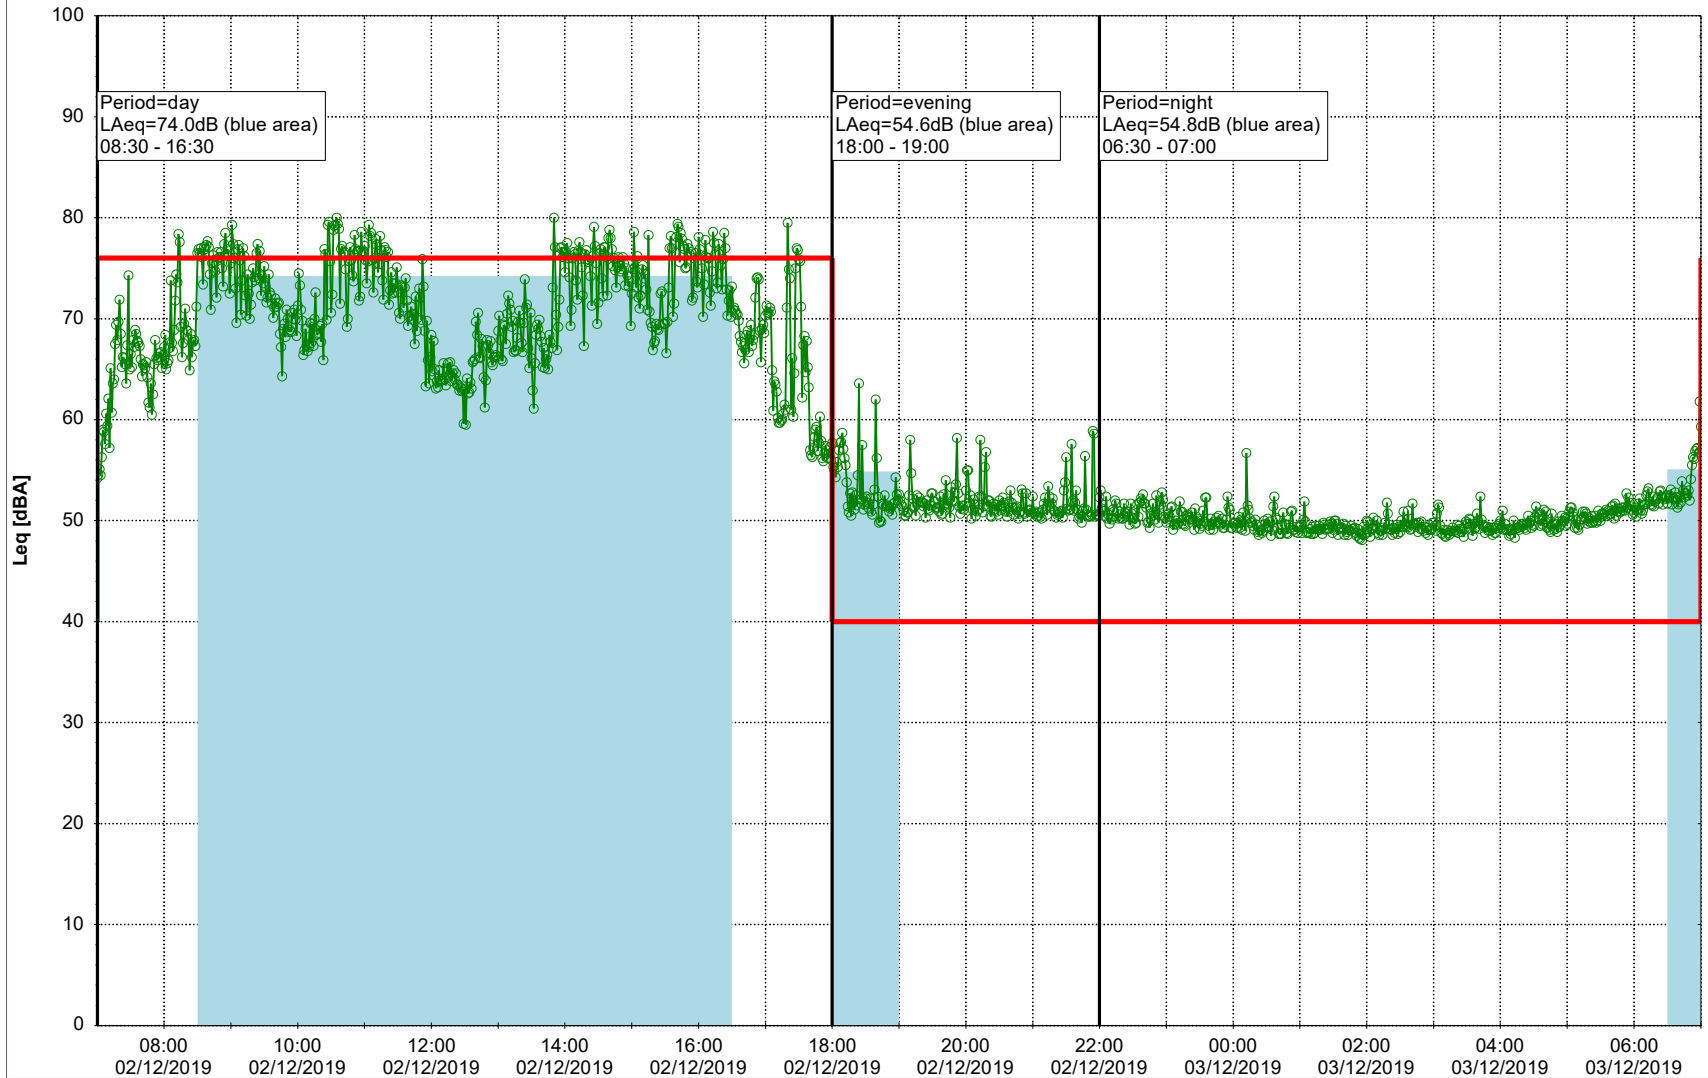

Project: Kronos Sydhavnen
Construction: Mozarts Plads
Location: N-V

02/12/2019
03/12/2019

Plan View

Remarks

...

Noise Time Related Diagram

○○○○ MOP_NS01

Project: Kronos Sydhavnen
Construction: Mozarts Plads
Location: N-V

03/12/2019
04/12/2019

Plan View

Remarks

...

Noise Time Related Diagram

○○○○ MOP_NS01

Project: Kronos Sydhavnen
Construction: Mozarts Plads
Location: N-V

Plan View

Remarks

...

Noise Time Related Diagram

○○○ MOP_NS01

Project: Kronos Sydhavnen
Construction: Mozarts Plads
Location: N-V

06/12/2019
07/12/2019

Plan View

Remarks

...

Noise Time Related Diagram

○○○○ MOP_NS01

Project: Kronos Sydhavnen
Construction: Mozarts Plads
Location: N-V

Plan View

Remarks

...

Noise Time Related Diagram