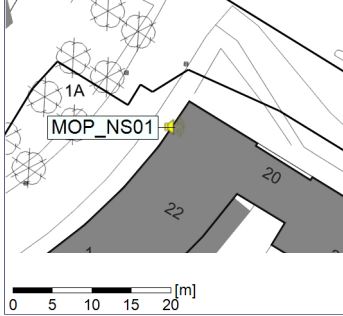

03/12/2019
04/12/2019

Plan View

Remarks

...

Noise Time Related Diagram

○○○○ MOP_NS01

Project: Kronos Sydhavnen
Construction: Mozarts Plads
Location: N-V

Plan View