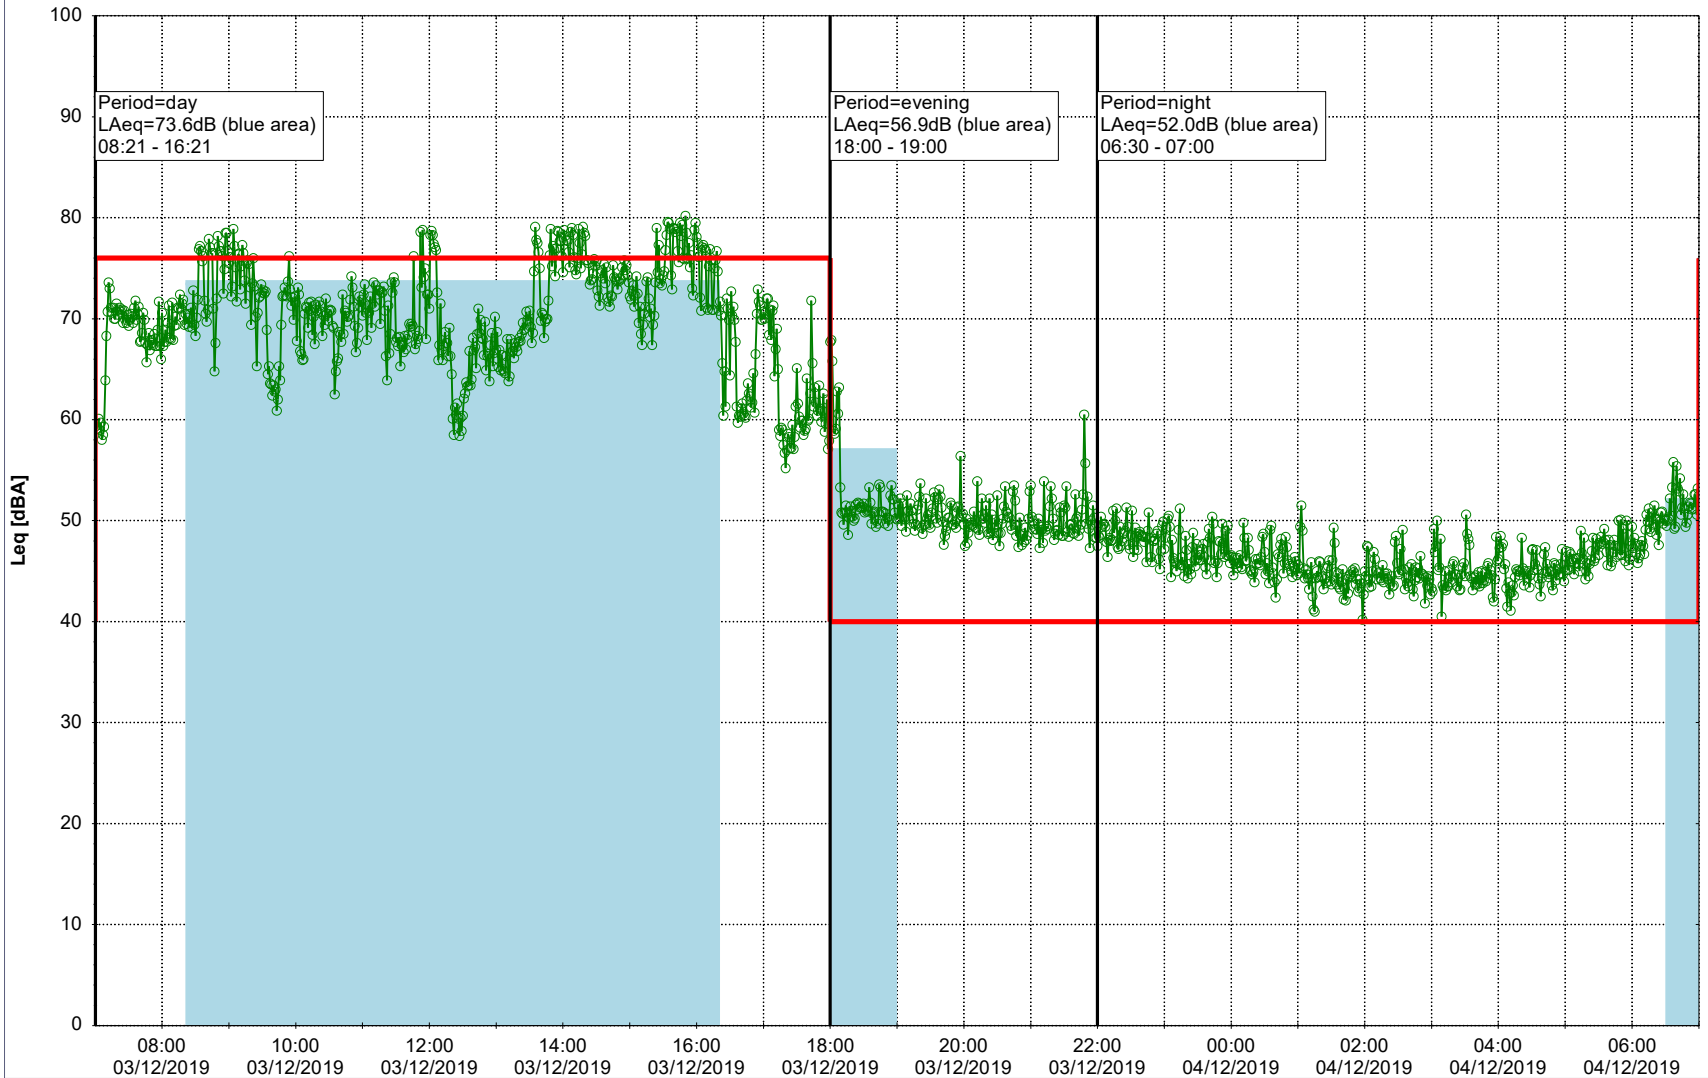

03/12/2019
04/12/2019

Plan View

Remarks

...

Noise Time Related Diagram

○○○○ MOP_NS01

Project: Kronos Sydhavnen
Construction: Mozarts Plads
Location: N-V

Plan View

Remarks

...

Noise Time Related Diagram

04/12/2019
05/12/2019

○○○ MOP_NS01

Project: Kronos Sydhavnen
Construction: Mozarts Plads
Location: N-V

05/12/2019
06/12/2019

Plan View

Remarks

...

Noise Time Related Diagram

○○○ MOP_NS01

Project: Kronos Sydhavnen
Construction: Mozarts Plads
Location: N-V

06/12/2019
07/12/2019

Plan View

Remarks

...

Noise Time Related Diagram

○○○○ MOP_NS01

Project: Kronos Sydhavnen
Construction: Mozarts Plads
Location: N-V

Plan View

Remarks

...

Noise Time Related Diagram