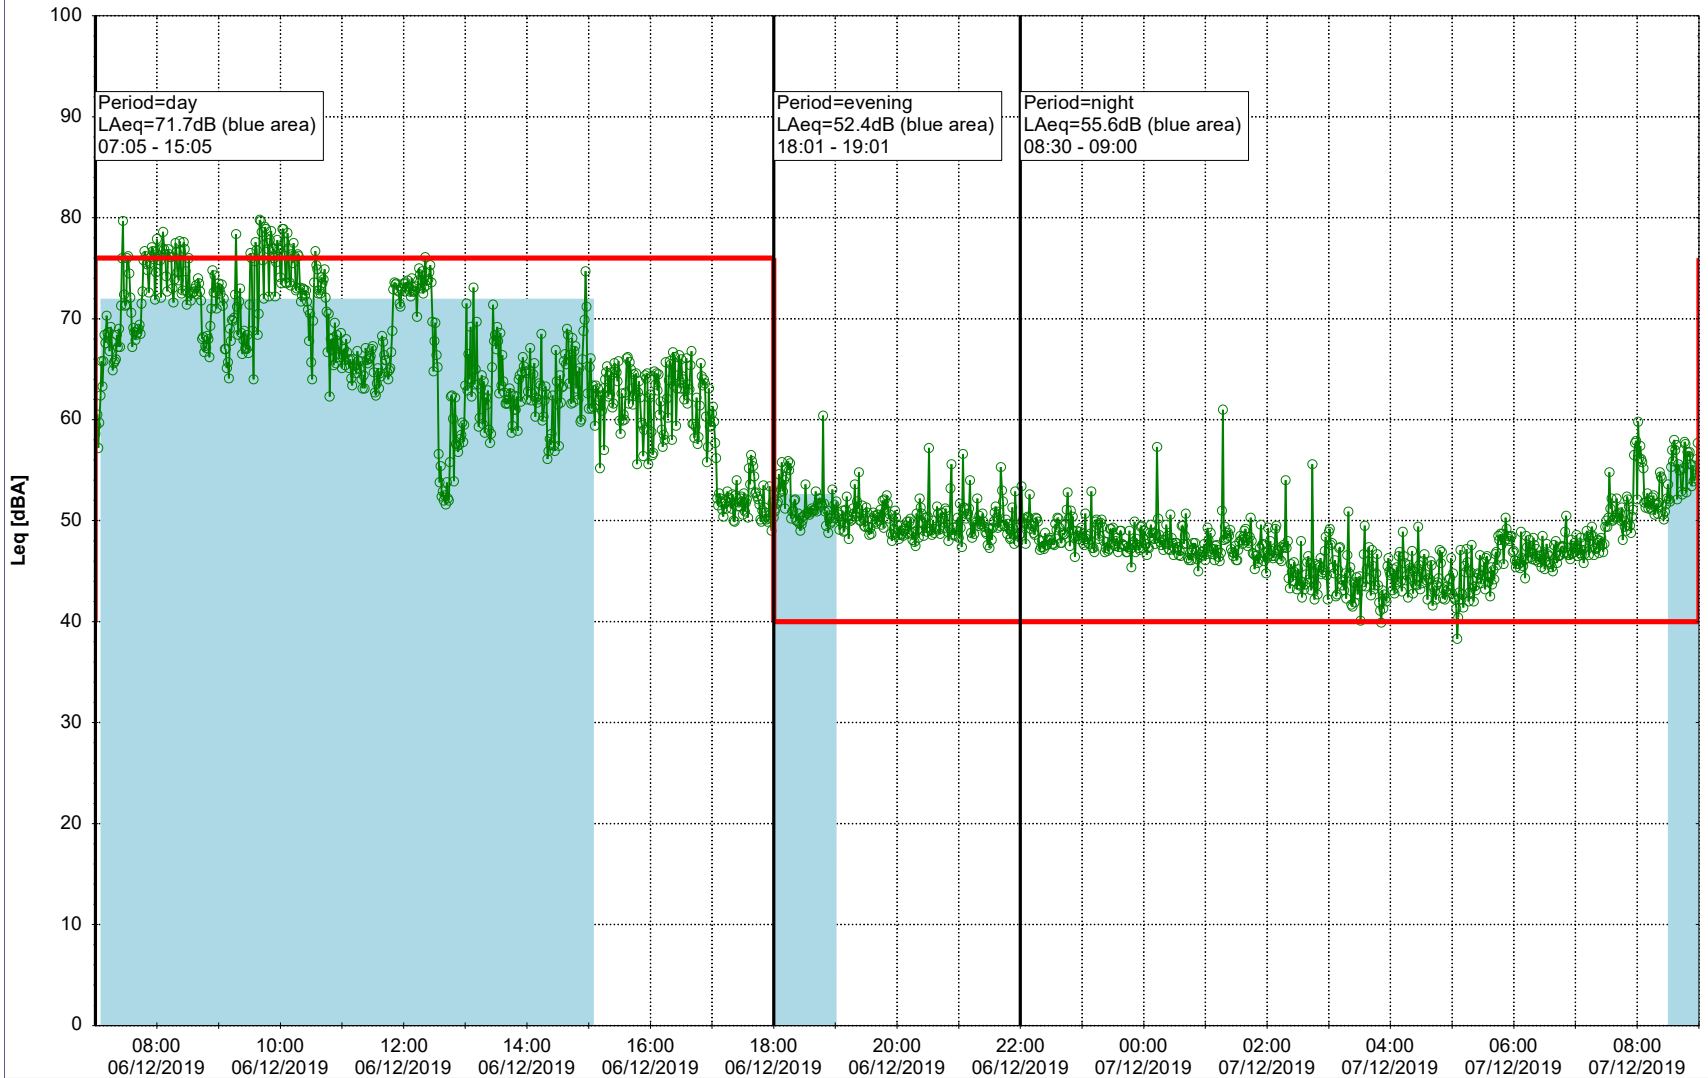

Remarks

...

Noise Time Related Diagram

○○○ MOP_NS01

Project: Kronos Sydhavnen
Construction: Mozarts Plads
Location: N-V

06/12/2019
07/12/2019

Plan View

Remarks

...

Noise Time Related Diagram

○○○○ MOP_NS01

Project: Kronos Sydhavnen
Construction: Mozarts Plads
Location: N-V

Plan View

Remarks

...

Noise Time Related Diagram

07/12/2019
08/12/2019

○○○○ MOP_NS01

Project: Kronos Sydhavnen
Construction: Mozarts Plads
Location: N-V

08/12/2019
09/12/2019

Remarks

Noise Time Related Diagram

○○○ MOP_NS01