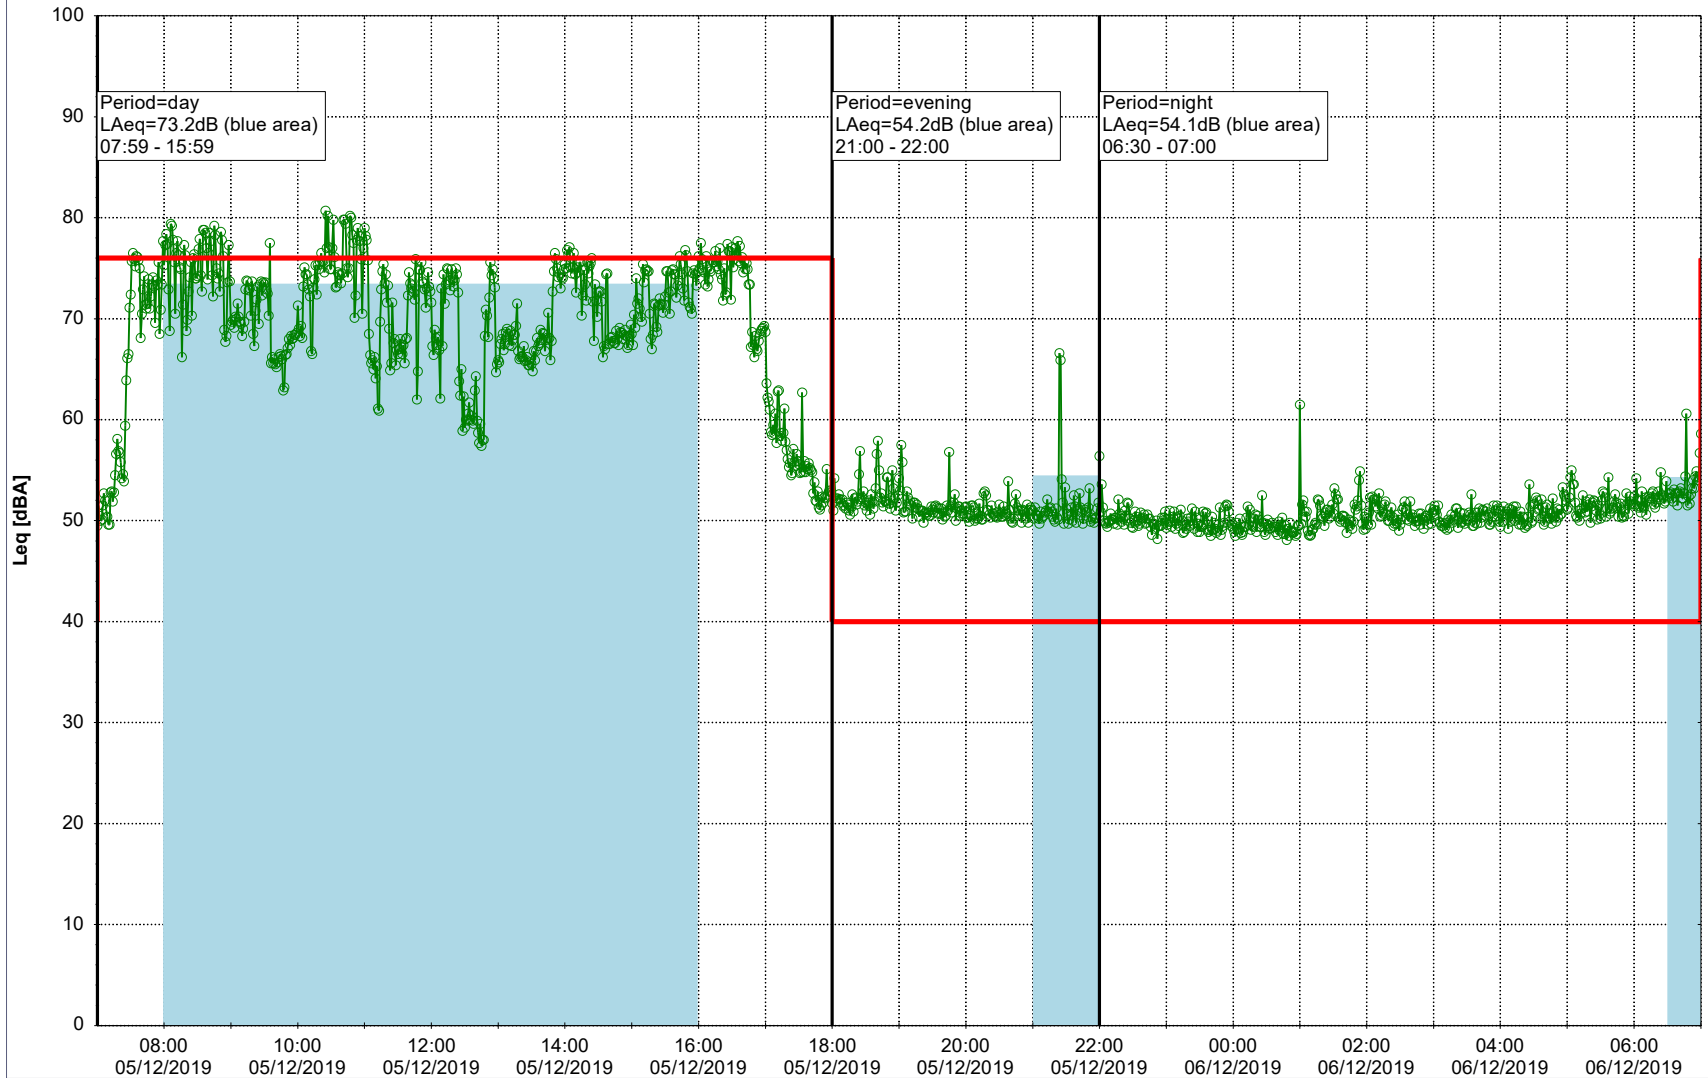

Remarks

...

Noise Time Related Diagram

04/12/2019
05/12/2019

○○○ MOP_NS01

Project: Kronos Sydhavnen
Construction: Mozarts Plads
Location: N-V

05/12/2019
06/12/2019

Plan View

Remarks

...

Noise Time Related Diagram

○○○ MOP_NS01

Project: Kronos Sydhavnen
Construction: Mozarts Plads
Location: N-V

06/12/2019
07/12/2019

Plan View

Remarks

...

Noise Time Related Diagram

○○○○ MOP_NS01

Project: Kronos Sydhavnen
Construction: Mozarts Plads
Location: N-V

Plan View

Remarks

...

Noise Time Related Diagram

07/12/2019
08/12/2019

○○○○ MOP_NS01

Project: Kronos Sydhavnen
Construction: Mozarts Plads
Location: N-V

08/12/2019
09/12/2019

Remarks

Noise Time Related Diagram

○○○ MOP_NS01