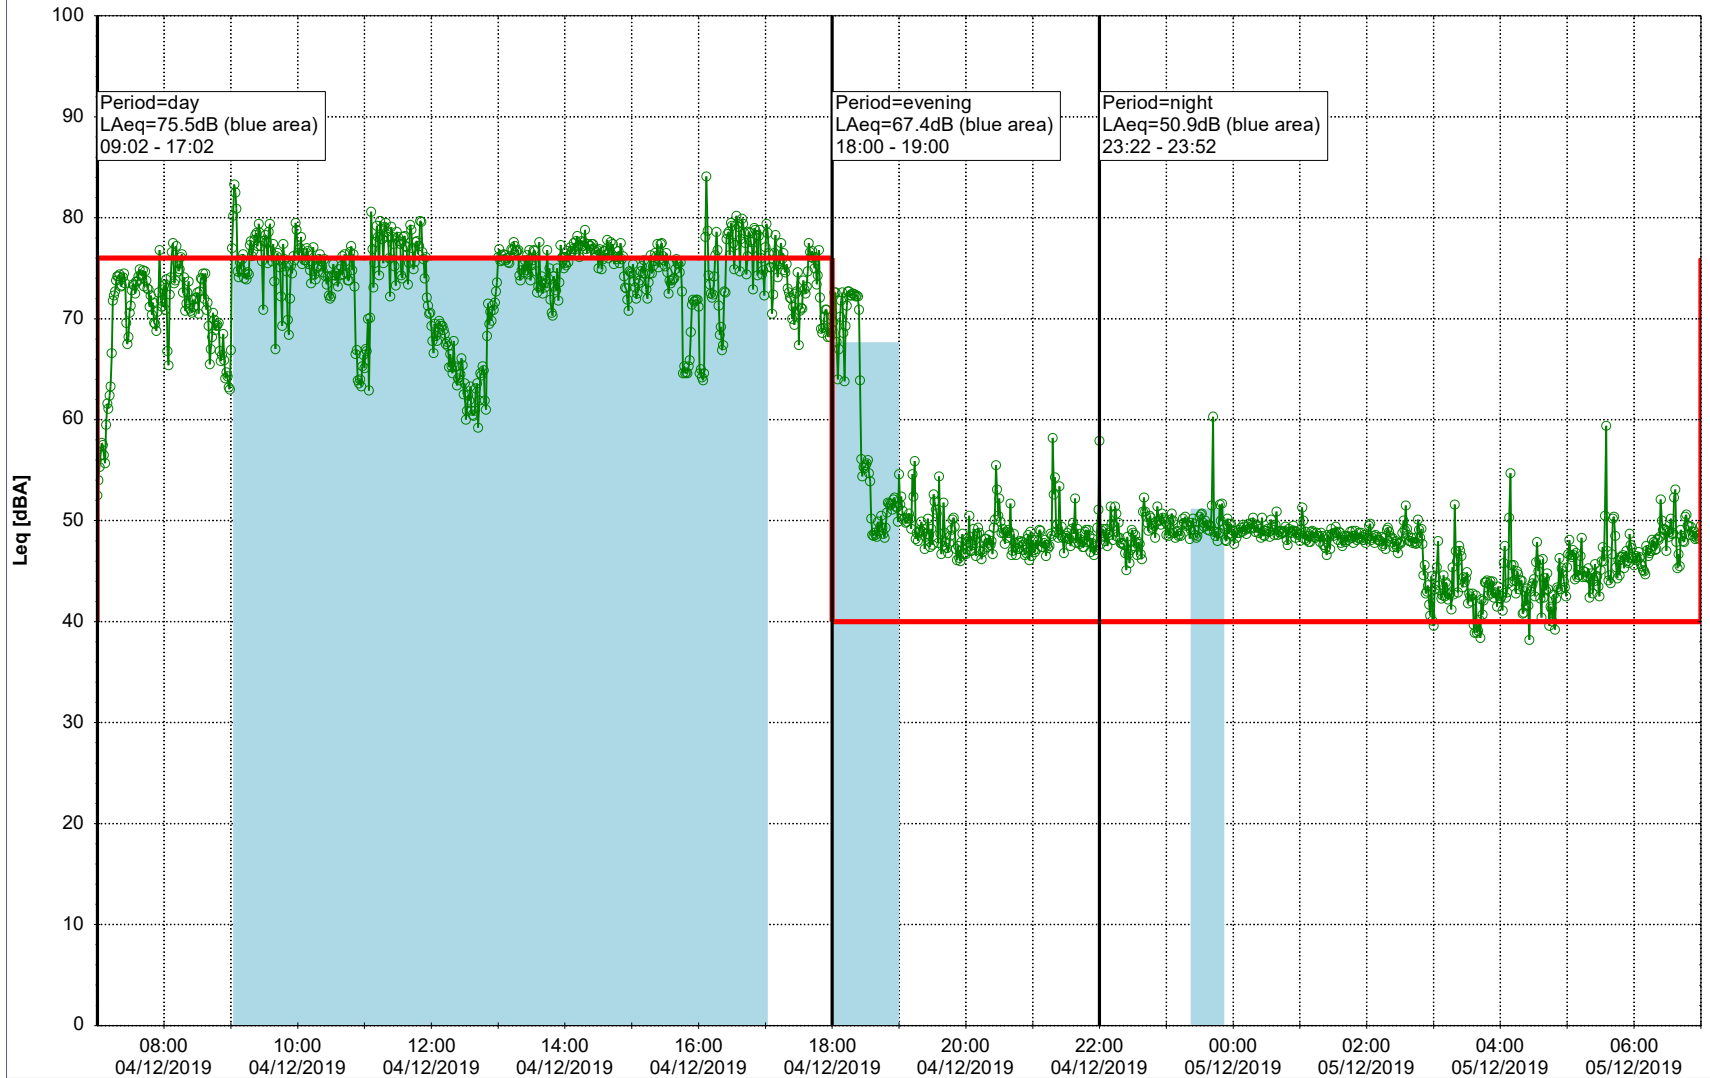

03/12/2019
04/12/2019

Plan View

Remarks

...

Noise Time Related Diagram

○○○○ MOP_NS01

Project: Kronos Sydhavnen
Construction: Mozarts Plads
Location: N-V

Plan View

Remarks

...

Noise Time Related Diagram

04/12/2019
05/12/2019

○○○ MOP_NS01

Project: Kronos Sydhavnen
Construction: Mozarts Plads
Location: N-V

05/12/2019
06/12/2019

Plan View

Remarks

...

Noise Time Related Diagram

○○○ MOP_NS01

Project: Kronos Sydhavnen
Construction: Mozarts Plads
Location: N-V

06/12/2019
07/12/2019

Plan View

Remarks

...

Noise Time Related Diagram

○○○○ MOP_NS01

Project: Kronos Sydhavnen
Construction: Mozarts Plads
Location: N-V

Plan View

Remarks

...

Noise Time Related Diagram