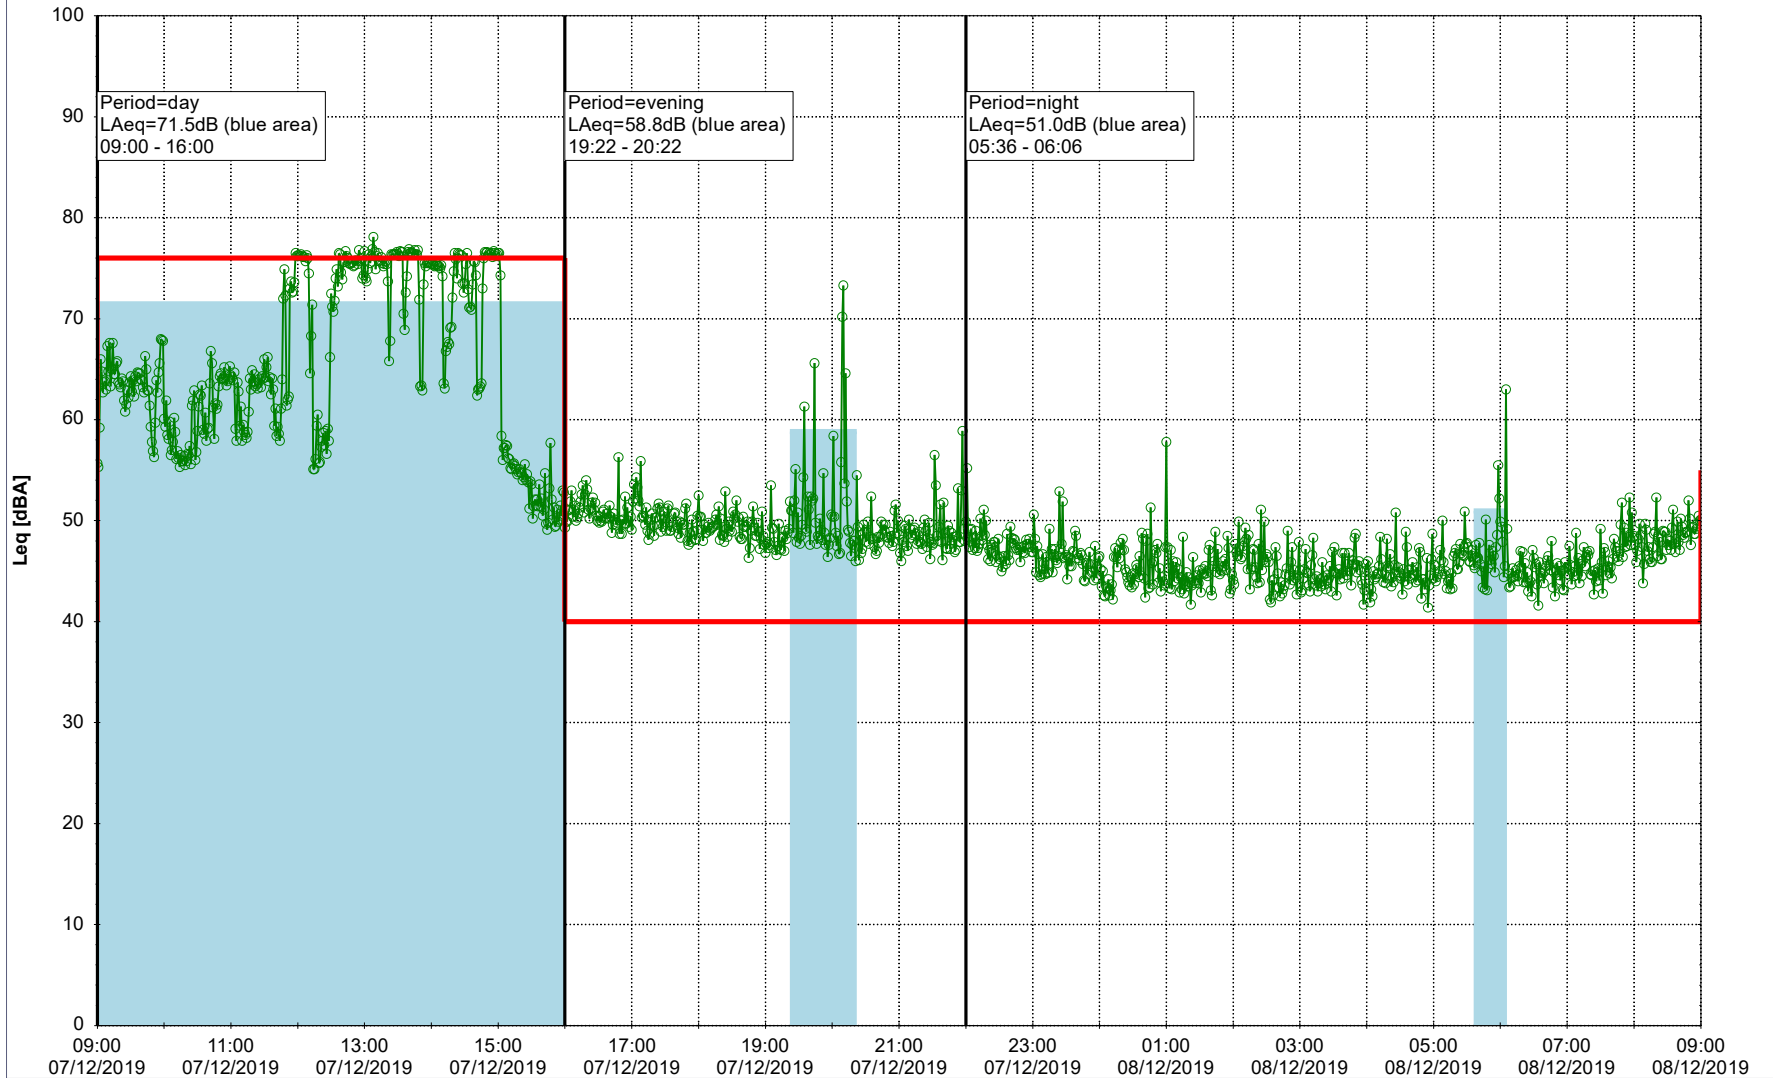

...

Noise Time Related Diagram

○○○○ MOP_NS01

Project: Kronos Sydhavnen
Construction: Mozarts Plads
Location: N-V

Plan View

Remarks

...

Noise Time Related Diagram

07/12/2019
08/12/2019

○○○○ MOP_NS01

Project: Kronos Sydhavnen
Construction: Mozarts Plads
Location: N-V

08/12/2019
09/12/2019

Remarks

Noise Time Related Diagram

○○○ MOP_NS01