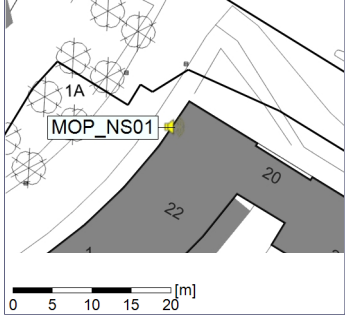

Project: Kronos Sydhavnen
Construction: Mozarts Plads
Location: N-V

03/12/2019
04/12/2019

Plan View