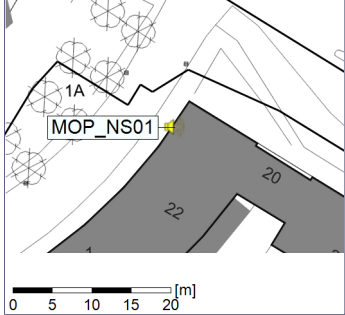

Project: Kronos Sydhavnen
Construction: Mozarts Plads
Location: N-V

06/12/2019
07/12/2019

Plan View