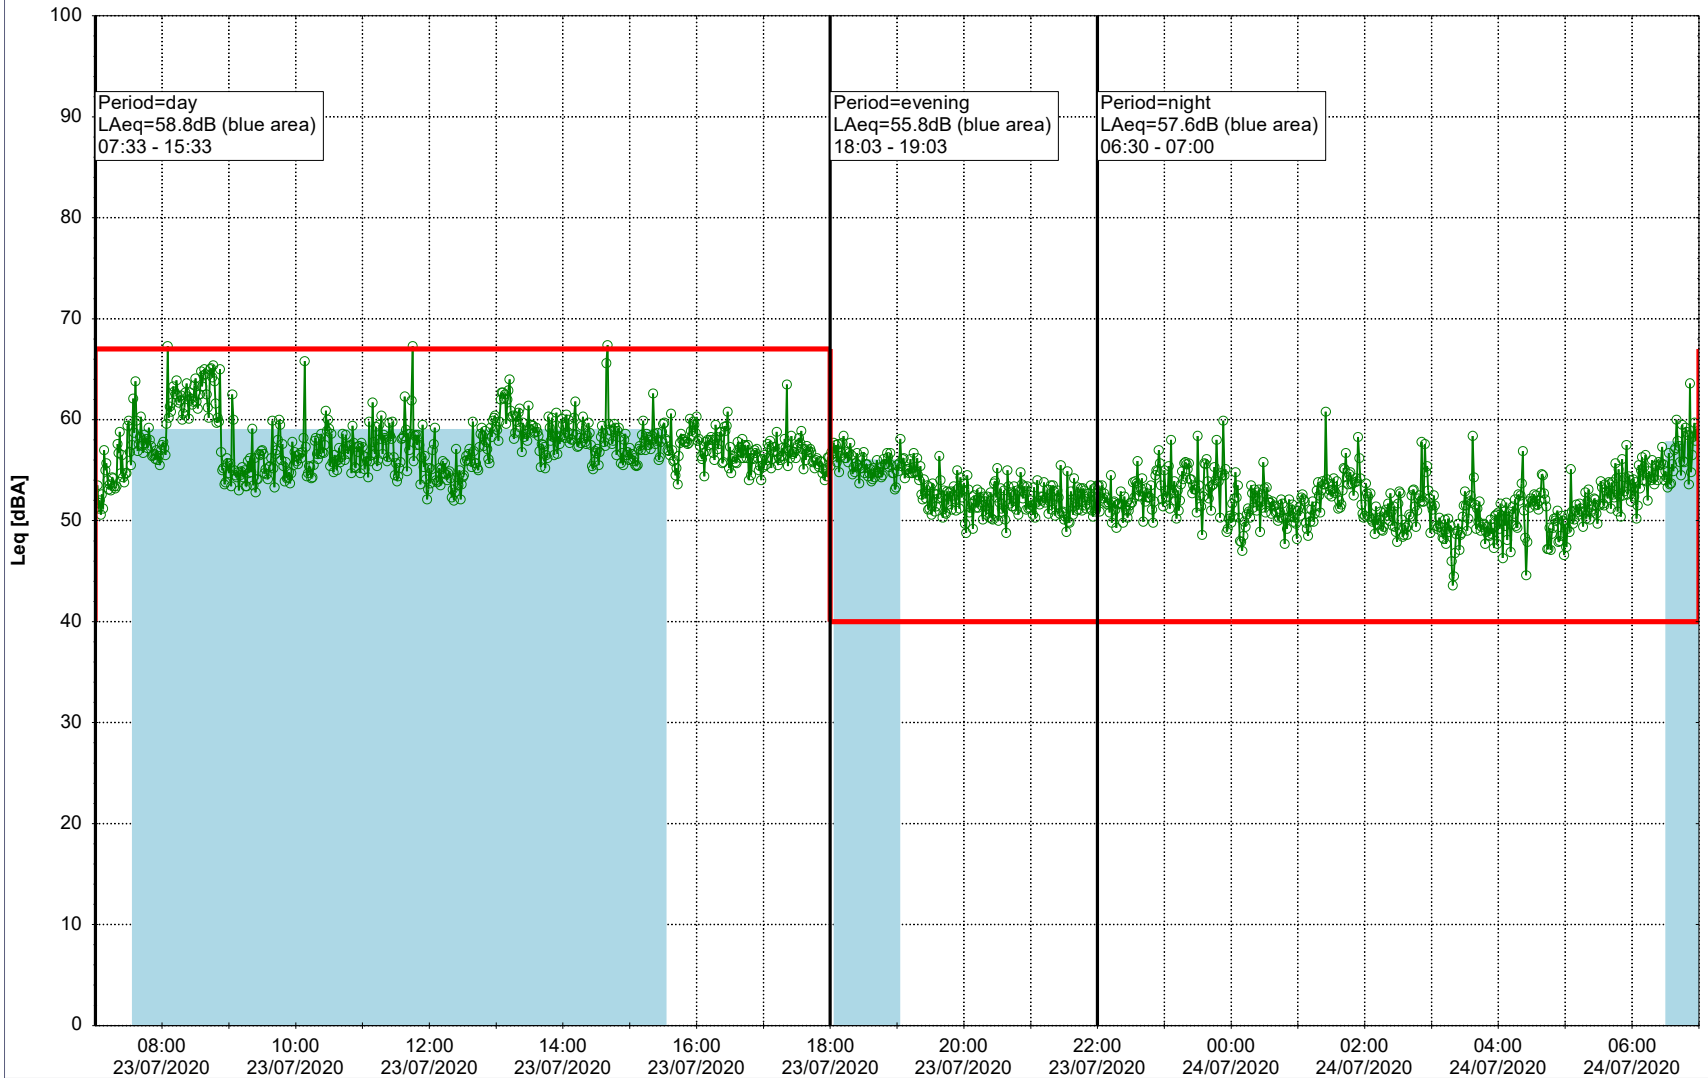

Remarks

...

Noise Time Related Diagram

22/07/2020
23/07/2020

○○○ SLU_NS01

Project: Kronos Sydhavnen
Construction: Sluseholmen
Location: N-V

Plan View

Remarks

...

Noise Time Related Diagram

23/07/2020
24/07/2020

○○○ SLU_NS01

Project: Kronos Sydhavnen
Construction: Sluseholmen
Location: N-V

Plan View

Remarks

...

Noise Time Related Diagram

24/07/2020
25/07/2020

SLU_NS01

Project: Kronos Sydhavnen
Construction: Sluseholmen
Location: N-V

Plan View

Remarks

...

Noise Time Related Diagram

25/07/2020
26/07/2020

SLU_NS01

Project: Kronos Sydhavnen
Construction: Sluseholmen
Location: N-V

Plan View

Remarks

...

Noise Time Related Diagram

26/07/2020
27/07/2020