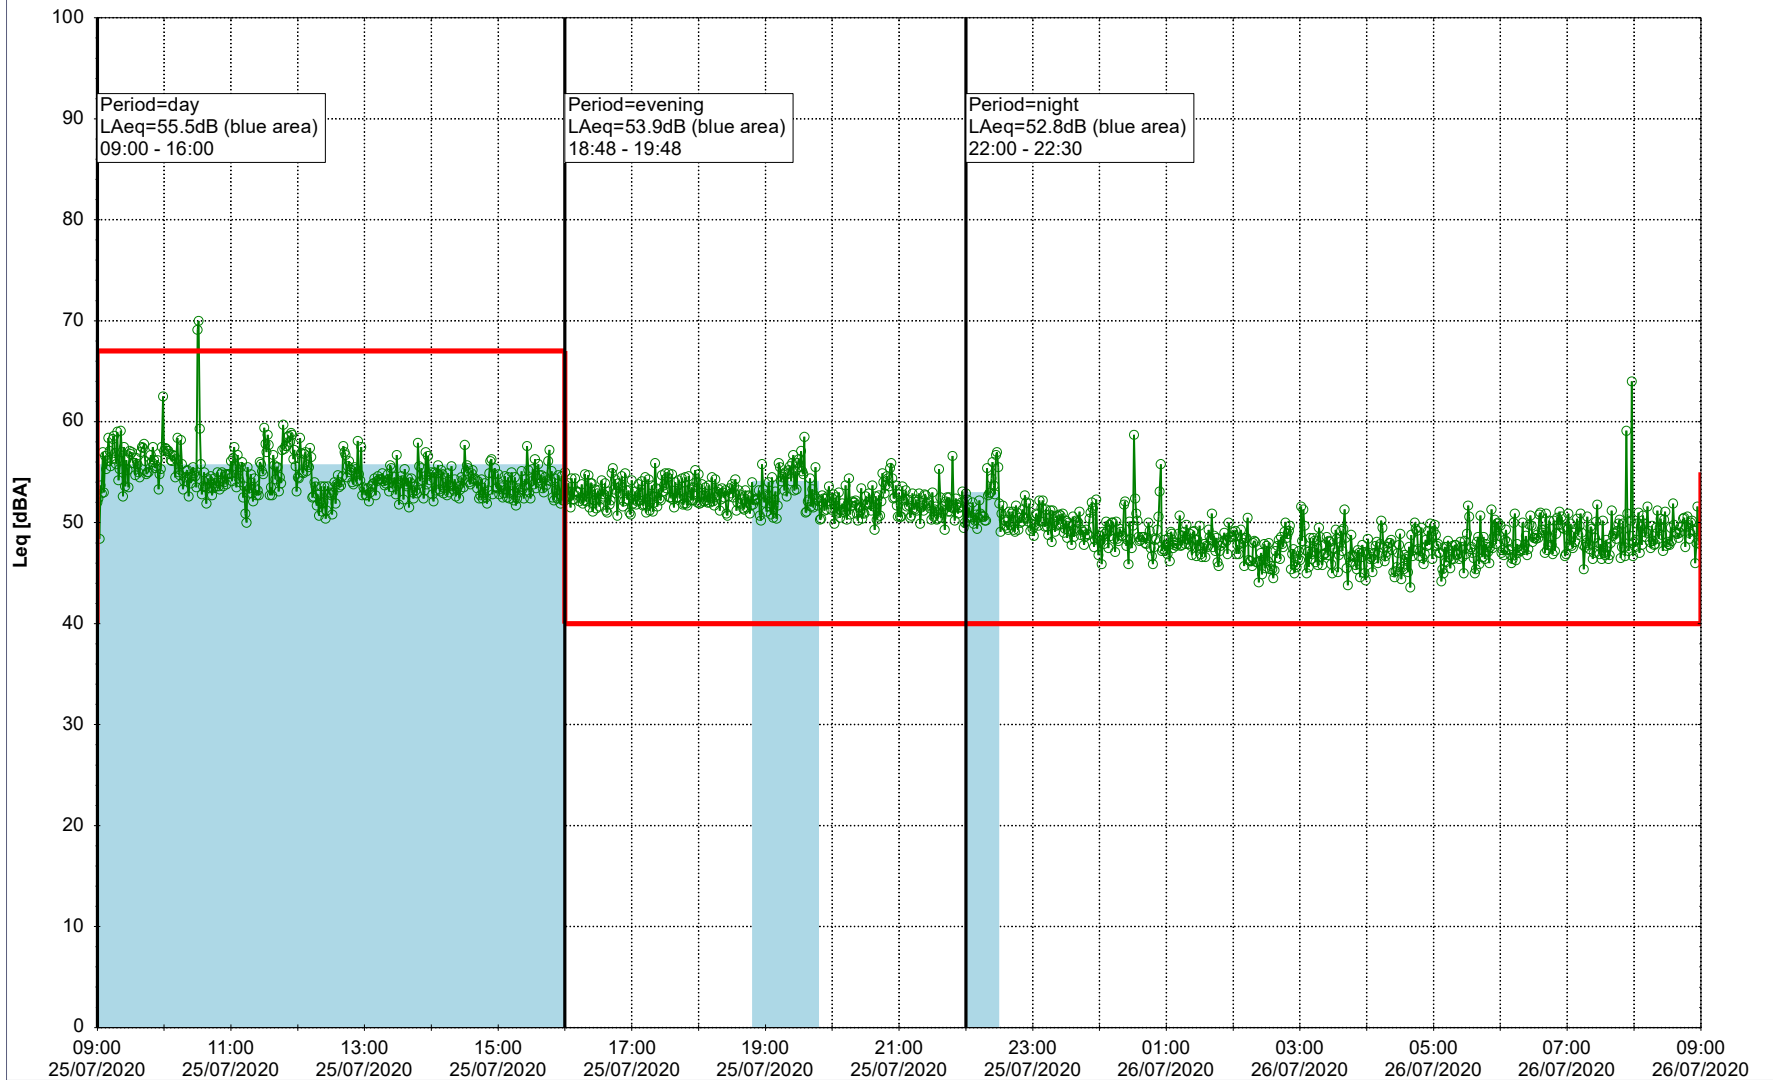

Noise Time Related Diagram

24/07/2020
25/07/2020

SLU_NS01

Project: Kronos Sydhavnen
Construction: Sluseholmen
Location: N-V

Plan View

Remarks

...

Noise Time Related Diagram

25/07/2020
26/07/2020

SLU_NS01

Project: Kronos Sydhavnen
Construction: Sluseholmen
Location: N-V

Plan View

Remarks

...

Noise Time Related Diagram

26/07/2020
27/07/2020