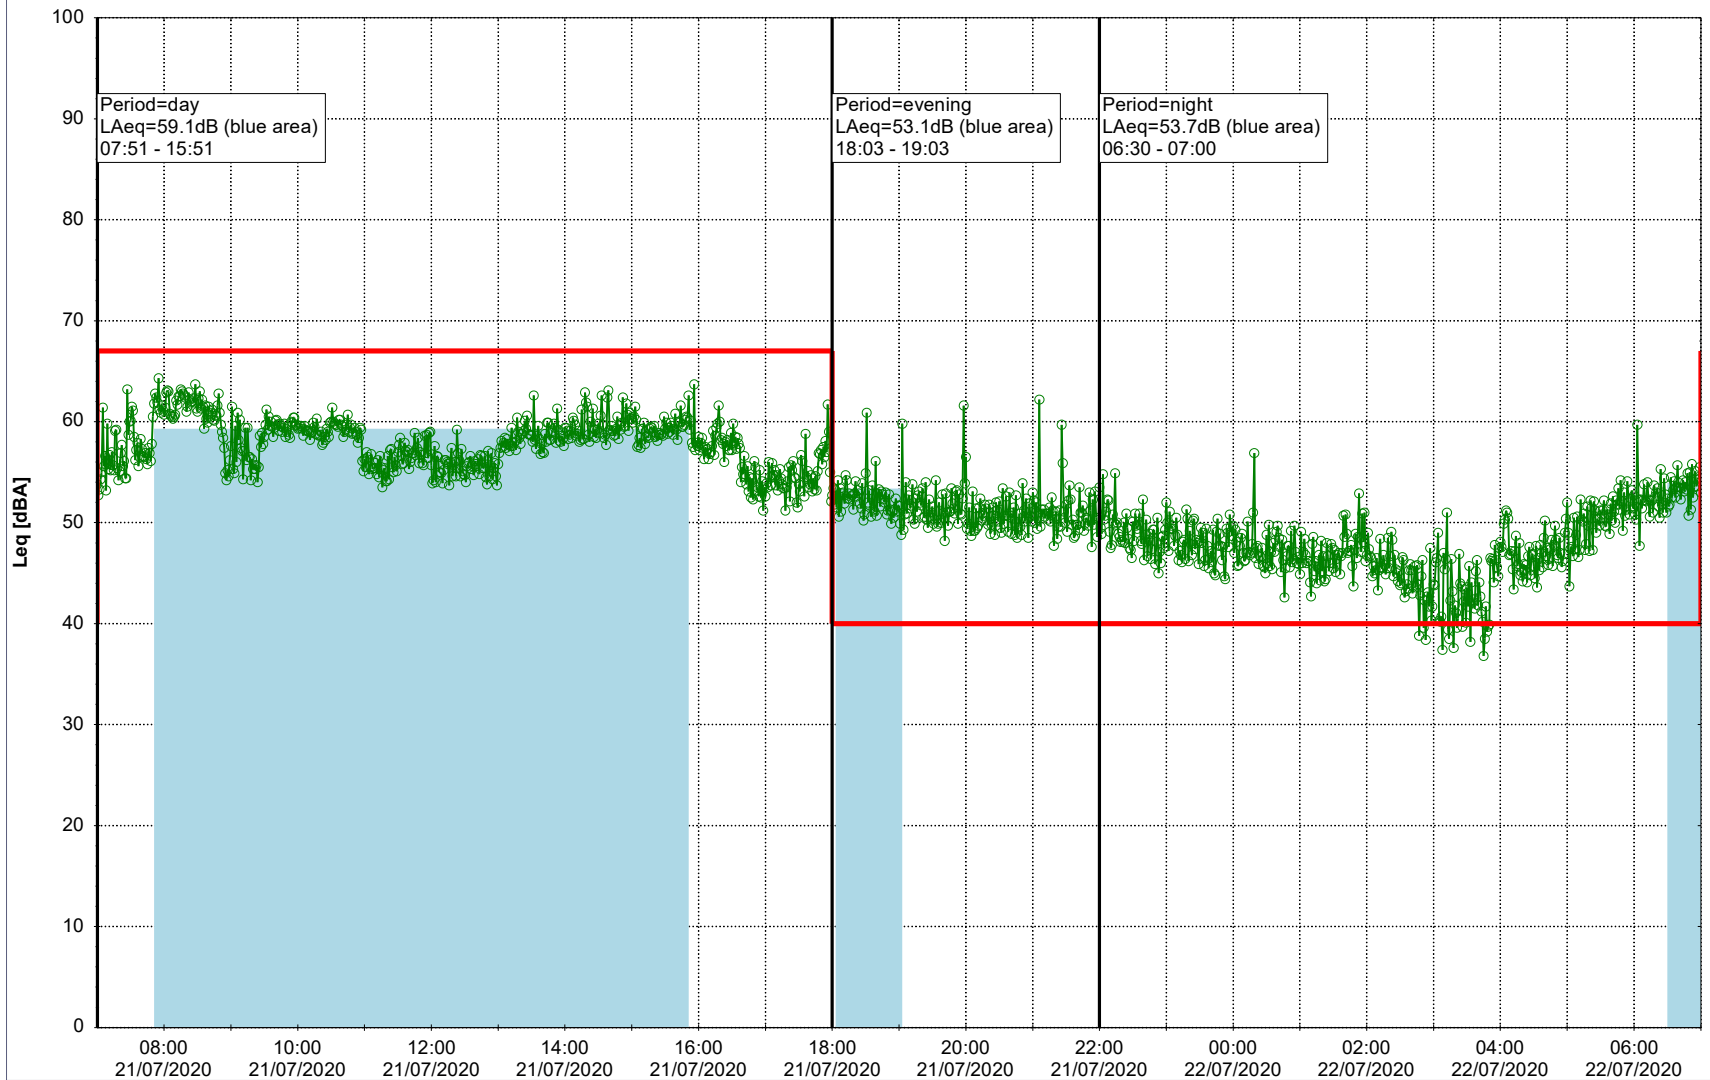

Plan View

Remarks

...

Noise Time Related Diagram

21/07/2020
22/07/2020

○○○ SLU_NS01

Project: Kronos Sydhavnen
Construction: Sluseholmen
Location: N-V

Plan View

Remarks

...

Noise Time Related Diagram

22/07/2020
23/07/2020

○○○ SLU_NS01

Project: Kronos Sydhavnen
Construction: Sluseholmen
Location: N-V

Plan View

Remarks

...

Noise Time Related Diagram

23/07/2020
24/07/2020

○○○ SLU_NS01

Project: Kronos Sydhavnen
Construction: Sluseholmen
Location: N-V

Plan View

Remarks

...

Noise Time Related Diagram

24/07/2020
25/07/2020

SLU_NS01

Project: Kronos Sydhavnen
Construction: Sluseholmen
Location: N-V

Plan View

Remarks

...

Noise Time Related Diagram