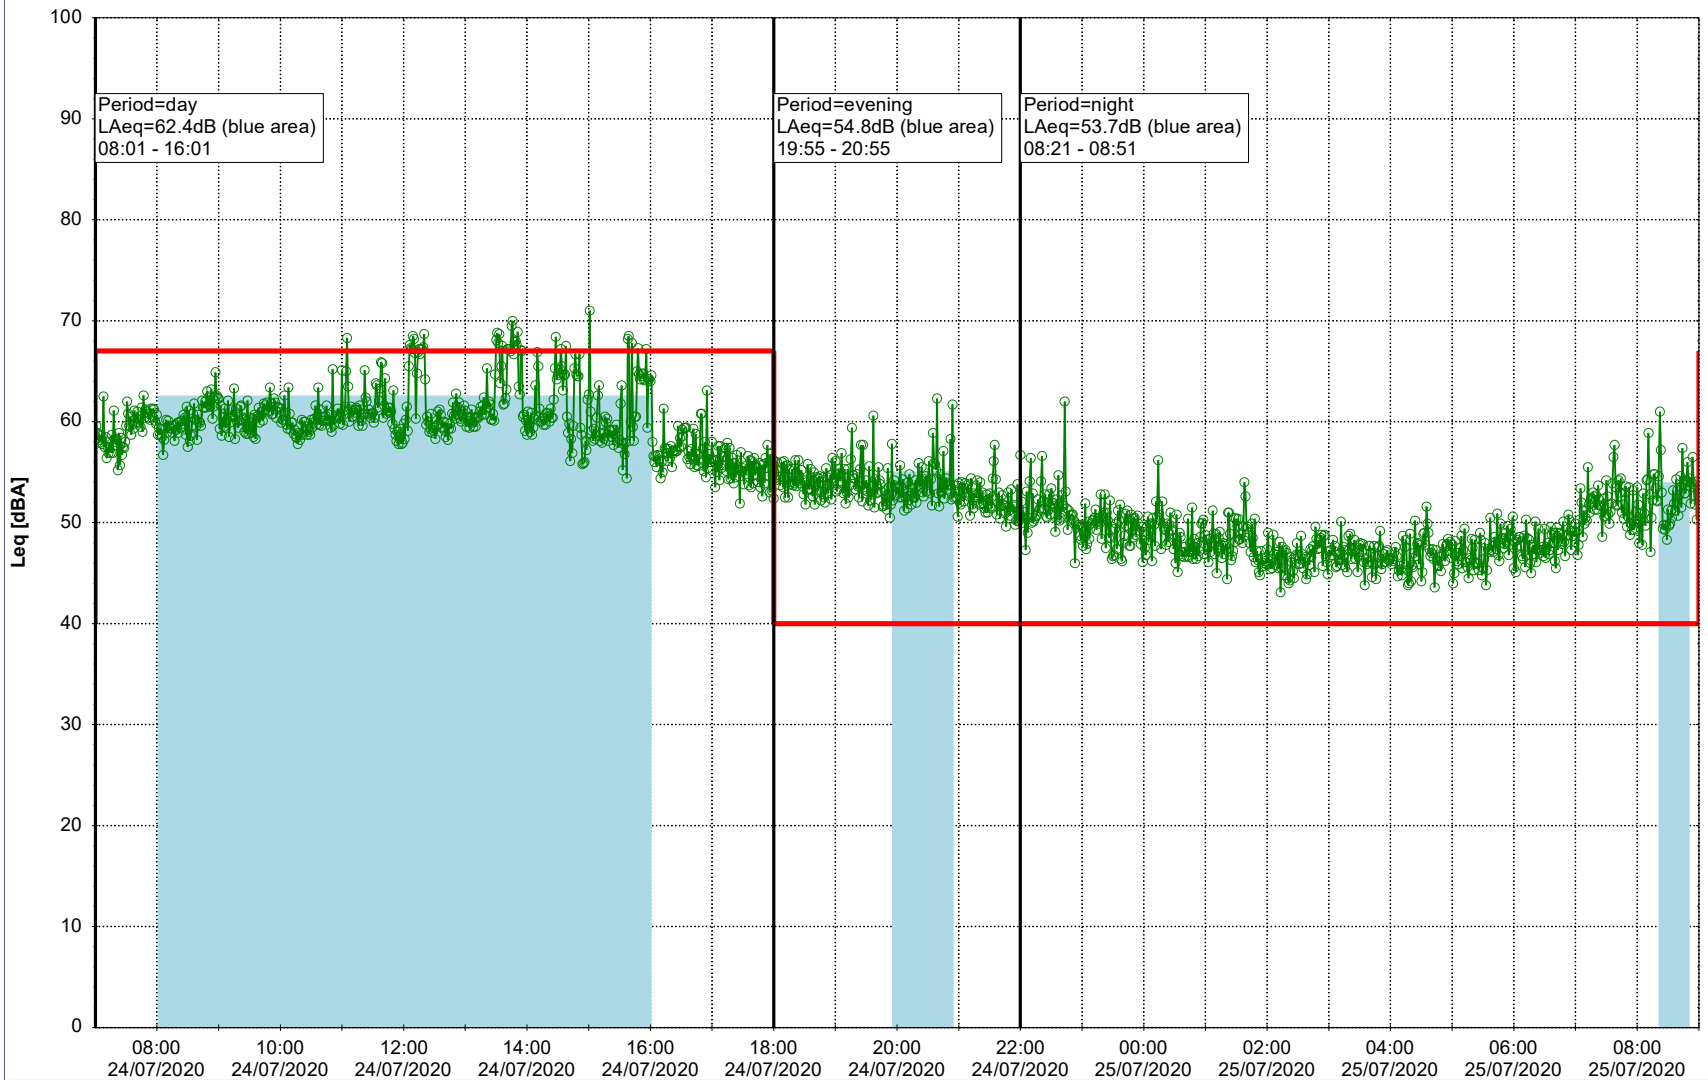

...

Noise Time Related Diagram

23/07/2020
24/07/2020

○○○ SLU_NS01

Project: Kronos Sydhavnen
Construction: Sluseholmen
Location: N-V

Plan View

Remarks

...

Noise Time Related Diagram

24/07/2020
25/07/2020

SLU_NS01

Project: Kronos Sydhavnen
Construction: Sluseholmen
Location: N-V

Plan View

Remarks

...

Noise Time Related Diagram

25/07/2020
26/07/2020

SLU_NS01

Project: Kronos Sydhavnen
Construction: Sluseholmen
Location: N-V

Plan View

Remarks

...

Noise Time Related Diagram

26/07/2020
27/07/2020