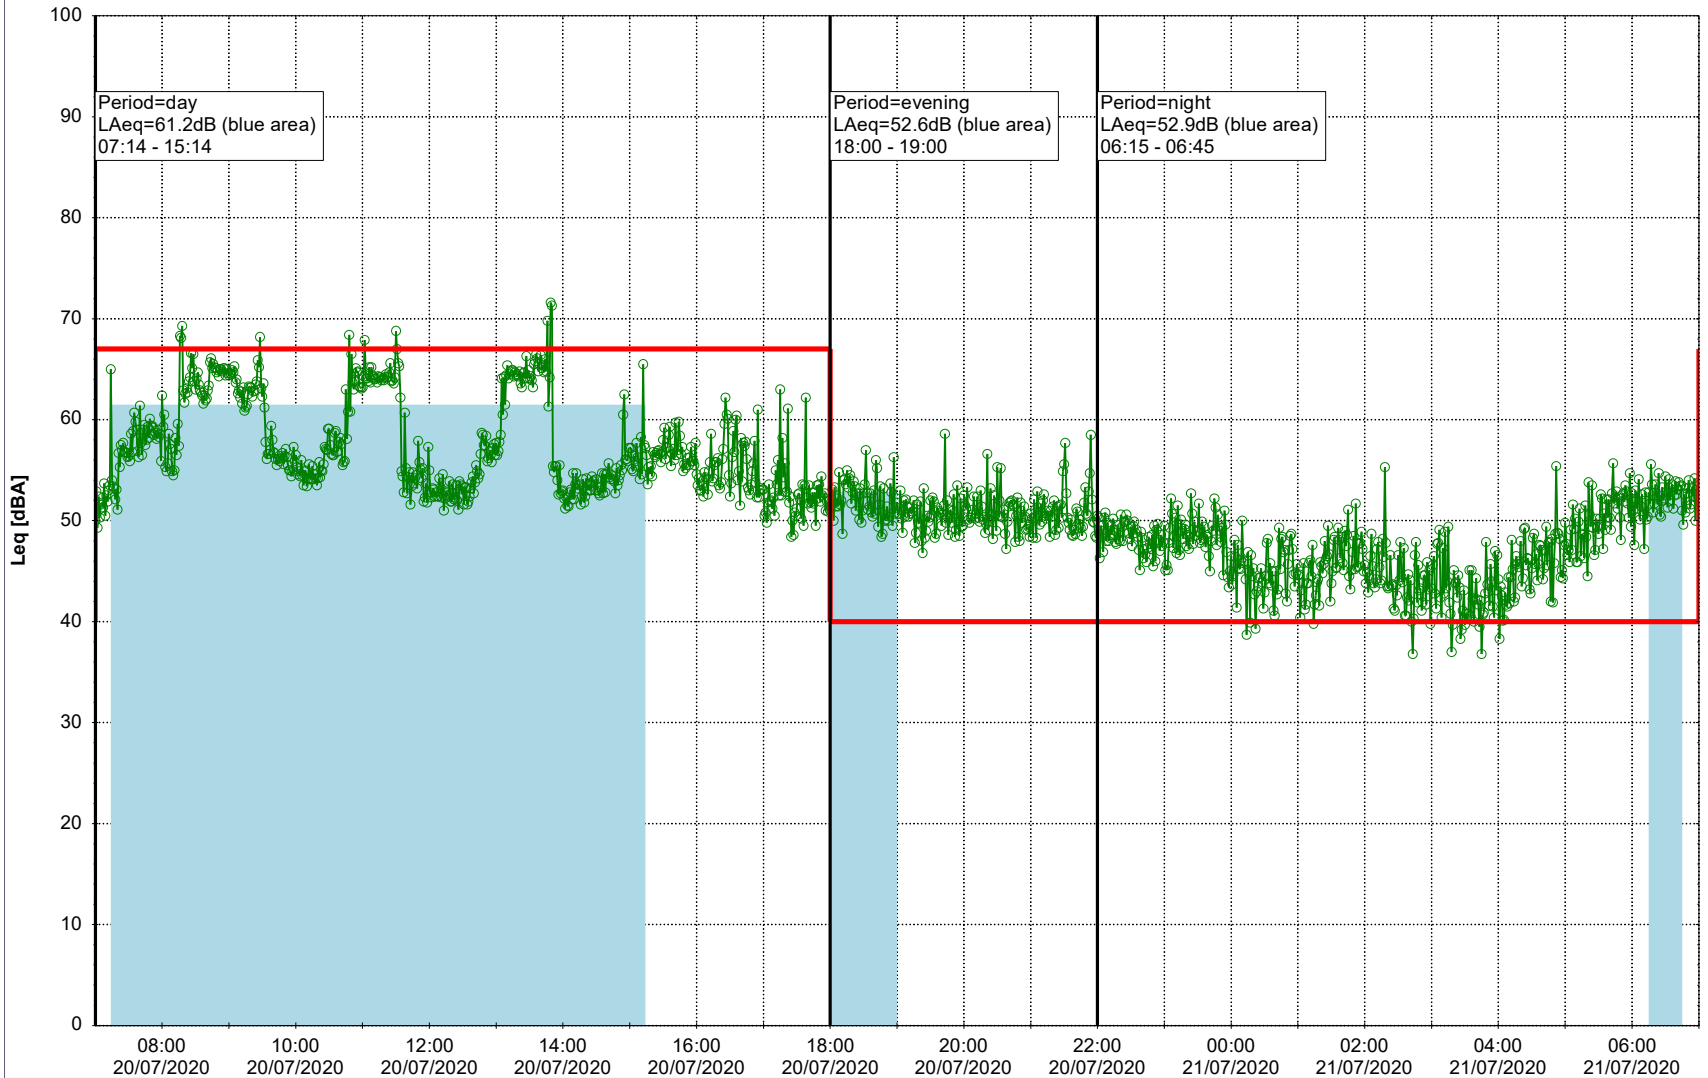

Project: Kronos Sydhavnen
Construction: Sluseholmen
Location: N-V

Plan View

Remarks

...

Noise Time Related Diagram

20/07/2020
21/07/2020

SLU_NS01

Project: Kronos Sydhavnen
Construction: Sluseholmen
Location: N-V

Plan View

Remarks

...

Noise Time Related Diagram

21/07/2020
22/07/2020

○○○ SLU_NS01

Project: Kronos Sydhavnen
Construction: Sluseholmen
Location: N-V

Plan View

...

Noise Time Related Diagram

23/07/2020
24/07/2020

○○○ SLU_NS01

Project: Kronos Sydhavnen
Construction: Sluseholmen
Location: N-V

Plan View

Remarks

...

Noise Time Related Diagram

24/07/2020
25/07/2020

SLU_NS01

Project: Kronos Sydhavnen
Construction: Sluseholmen
Location: N-V

Plan View

Remarks

...

Noise Time Related Diagram